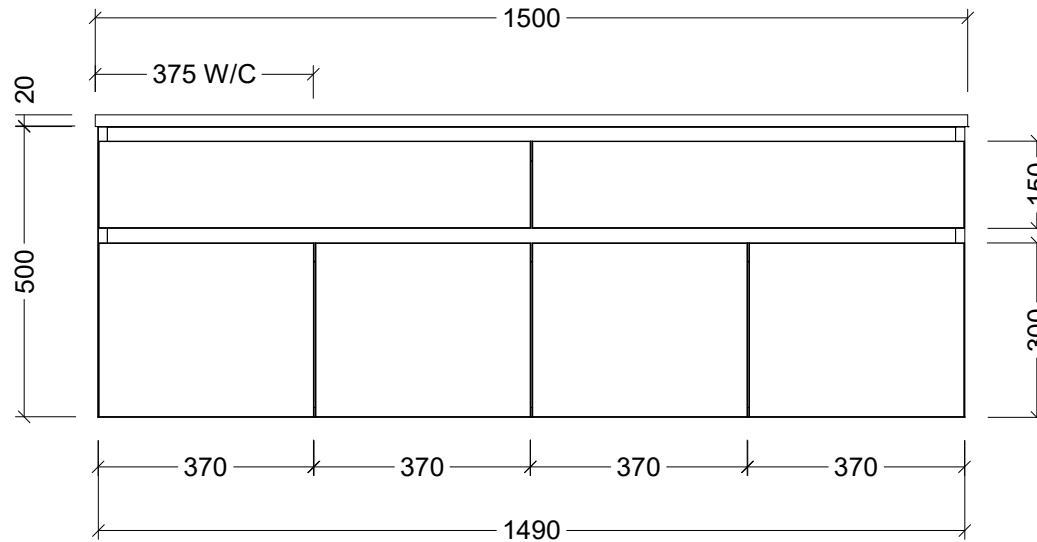

CABINET DETAILS

Range	Taylor 1500
Description	Offset Bowl Wall Hung
Cabinet SKU	TAY-VCO-1500-L-X-W
TOP DETAILS	
Available Tops:	SilkSurface
	Stone

**Timberline Bathroom Products Pty Ltd**  
 22 Myrtle Drive, Armidale NSW 2350  
 www.timberline.com.au | 02 6773 8500

PLEASE NOTE: Due to the manufacturing process of ceramic tops, size variation (+/- 3%) is to be expected. E&OE. Copyright ©

Right and Left Offset Bowl Options Available