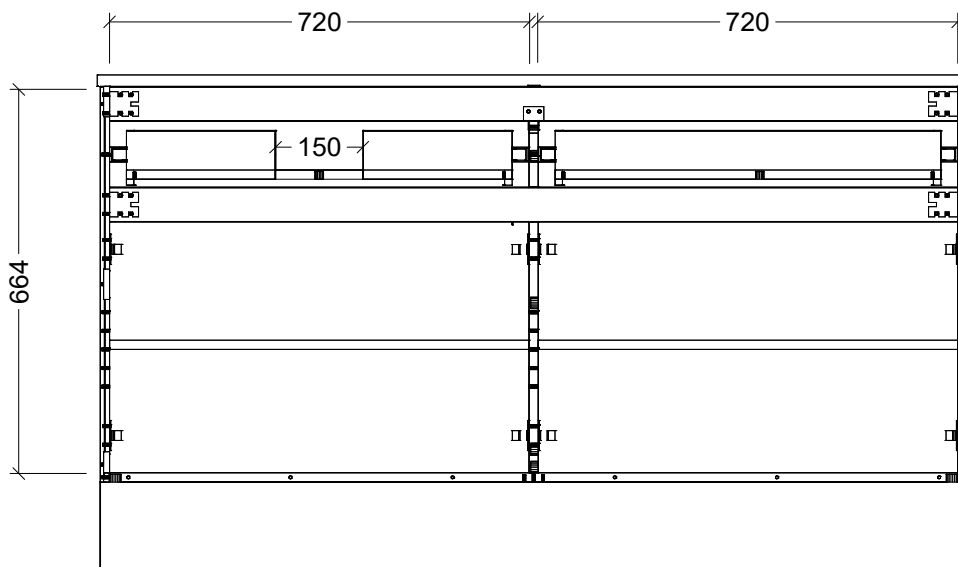

### CABINET DETAILS

Range	Taylor 1500
Description	Offset bowl Floorstanding
Cabinet SKU	TAY-VCO-1500-L-X-F
TOP DETAILS	
Available Tops:	SilkSurface
	Stone

**Timberline Bathroom Products Pty Ltd**  
 22 Myrtle Drive, Armidale NSW 2350  
[www.timberline.com.au](http://www.timberline.com.au) | 02 6773 8500

PLEASE NOTE: Due to the manufacturing process of ceramic tops, size variation (+/- 3%) is to be expected. E&OE. Copyright ©

Right and Left Offset Bowl Options Available