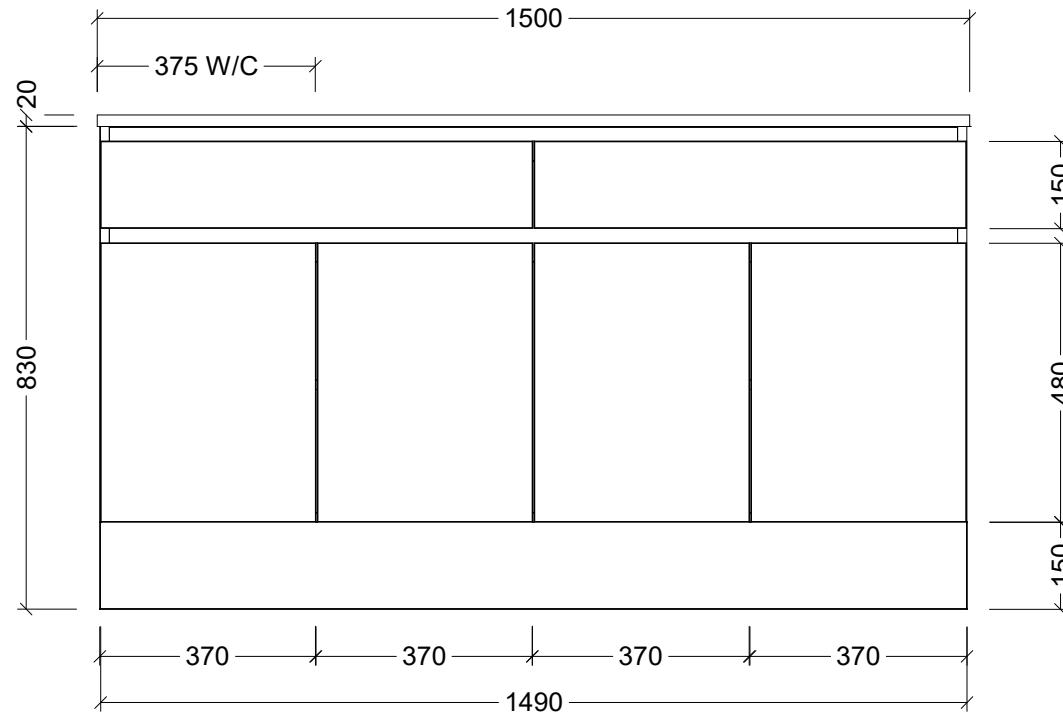

### CABINET DETAILS

Range	Taylor 1500
Description	Offset bowl Floorstanding
Cabinet SKU	TAY-VCO-1500-L-X-F
TOP DETAILS	
Available Tops:	SilkSurface
	Stone

**Timberline Bathroom Products Pty Ltd**  
 22 Myrtle Drive, Armidale NSW 2350  
[www.timberline.com.au](http://www.timberline.com.au) | 02 6773 8500

PLEASE NOTE: Due to the manufacturing process of ceramic tops, size variation (+/- 3%) is to be expected. E&OE. Copyright ©

Right and Left Offset Bowl Options Available