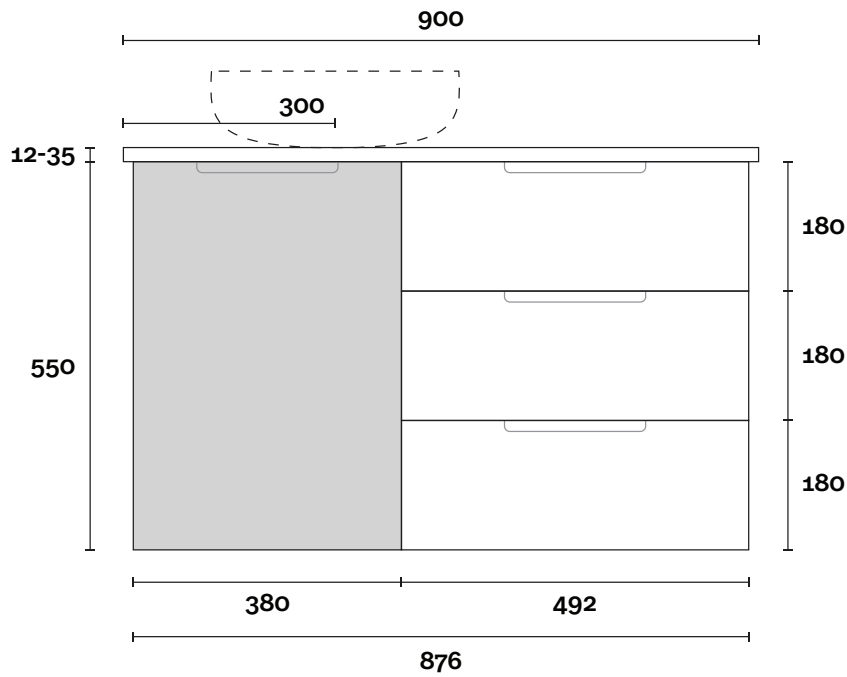

Symphony: 20mm

Timber: 30-35mm

(Above counter only)

Note:

• Stone & Timber waste centre:
300mm std (may vary depending on basin)

• Available in left or right hand drawers

Basin on opposite side to drawers

 **Plumbing allowance**

CONFIGURATION

Wallmount

PROFILE

All measurements are in 'mm' and are approximate and to be used as a guide only. Installation preparations are not recommended without product onsite.

MARQUIS

Shortland

Shortland 2 1050mm off centre basin

Note:

- Stone & Timber waste centre: 300mm std (may vary depending on basin)

- Available in left or right hand drawers

Basin on opposite side to drawers

 **Plumbing allowance**

CONFIGURATION

Wallmount

PROFILE

Top Thickness

Caesarstone: 20mm
Dekton: 12mm
Stone Ambassador: 20mm
Vasari: 12mm
Symphony: 20mm
Timber: 30-35mm
(Above counter only)

Note:

- Stone & Timber waste centre: 300mm std (may vary depending on basin)
- Available in left or right hand drawers
- Basin on opposite side to drawers