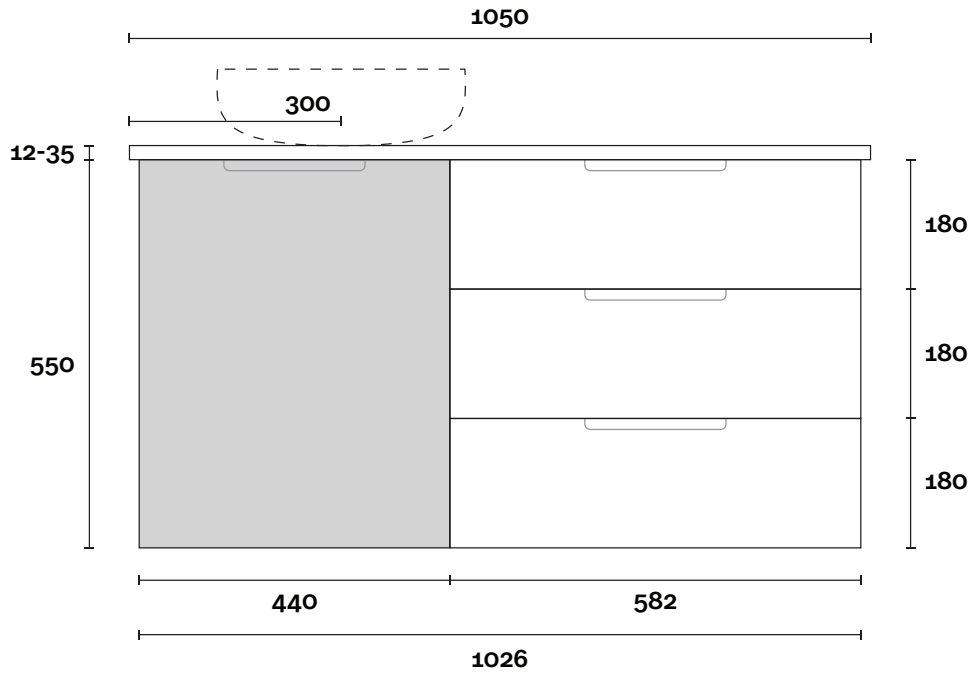

CONFIGURATION

Wallmount

PROFILE

All measurements are in 'mm' and are approximate and to be used as a guide only. Installation preparations are not recommended without product onsite.

MARQUIS

Shortland

Shortland 2 1050mm off centre basin

Note:

- Stone & Timber waste centre: 300mm std (may vary depending on basin)

- Available in left or right hand drawers

Basin on opposite side to drawers

 **Plumbing allowance**

CONFIGURATION

Wallmount

PROFILE

All measurements are in 'mm' and are approximate and to be used as a guide only. Installation preparations are not recommended without product onsite.

MARQUIS

Shortland

Shortland 3 1200mm off centre basin

Top Thickness

Caesarstone: 20mm
Dekton: 12mm
Stone Ambassador: 20mm
Vasari: 12mm
Symphony: 20mm
Timber: 30-35mm
(Above counter only)

Note:

- Stone & Timber waste centre: 300mm std (may vary depending on basin)
- Available in left or right hand drawers
- Basin on opposite side to drawers