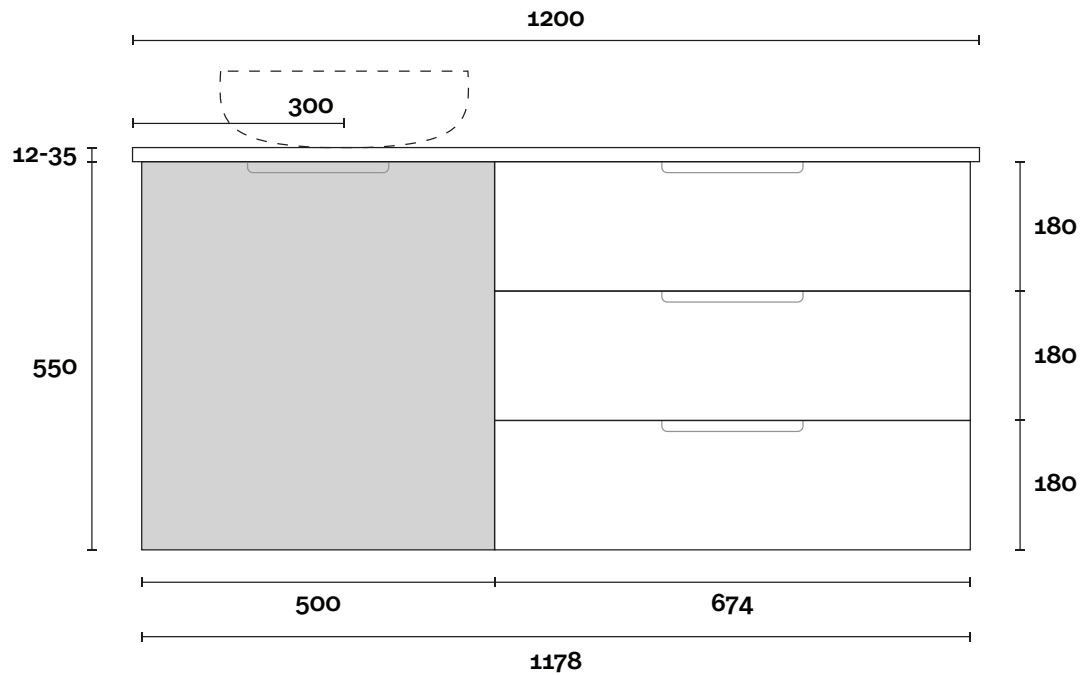

Note:

- Stone & Timber waste centre: 300mm std (may vary depending on basin)

- Available in left or right hand drawers

Basin on opposite side to drawers

 **Plumbing allowance**

CONFIGURATION

Wallmount

PROFILE

All measurements are in 'mm' and are approximate and to be used as a guide only. Installation preparations are not recommended without product onsite.

MARQUIS

Shortland

Shortland 3 1200mm off centre basin

Top Thickness

Caesarstone: 20mm
Dekton: 12mm
Stone Ambassador: 20mm
Vasari: 12mm
Symphony: 20mm
Timber: 30-35mm
(Above counter only)

Note:

- Stone & Timber waste centre: 300mm std (may vary depending on basin)
- Available in left or right hand drawers
- Basin on opposite side to drawers

 **Plumbing allowance**

CONFIGURATION

Wallmount

PROFILE

All measurements are in 'mm' and are approximate and to be used as a guide only. Installation preparations are not recommended without product onsite.