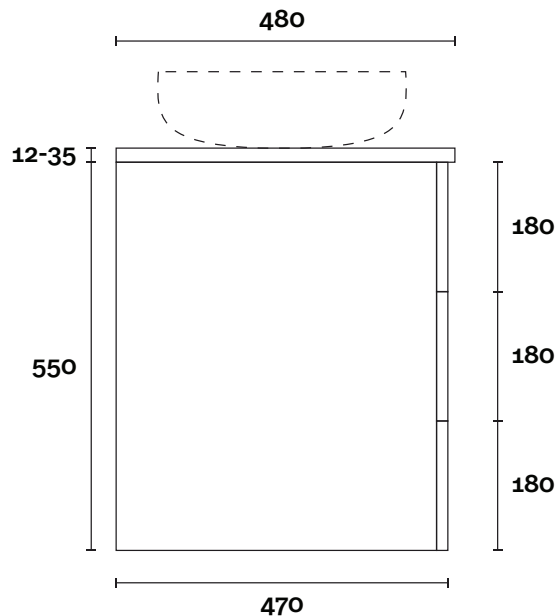

Top Thickness

Caesarstone: 20mm
Dekton: 12mm
Stone Ambassador: 20mm
Vasari: 12mm
Symphony: 20mm
Timber: 30-35mm
(Above counter only)

Note:

- Stone & Timber waste centre: 300mm std (may vary depending on basin)
- Available in left or right hand drawers
- Basin on opposite side to drawers

 **Plumbing allowance**

CONFIGURATION

Wallmount

PROFILE

All measurements are in 'mm' and are approximate and to be used as a guide only. Installation preparations are not recommended without product onsite.

Symphony: 20mm

Timber: 30-35mm

(Above counter only)

Note:

• Stone & Timber waste centre:
375mm std (may vary depending on basin)

• Available in left or right hand drawers

Basin on opposite side to drawers

 **Plumbing allowance**

CONFIGURATION

Wallmount

PROFILE

All measurements are in 'mm' and are approximate and to be used as a guide only. Installation preparations are not recommended without product onsite.