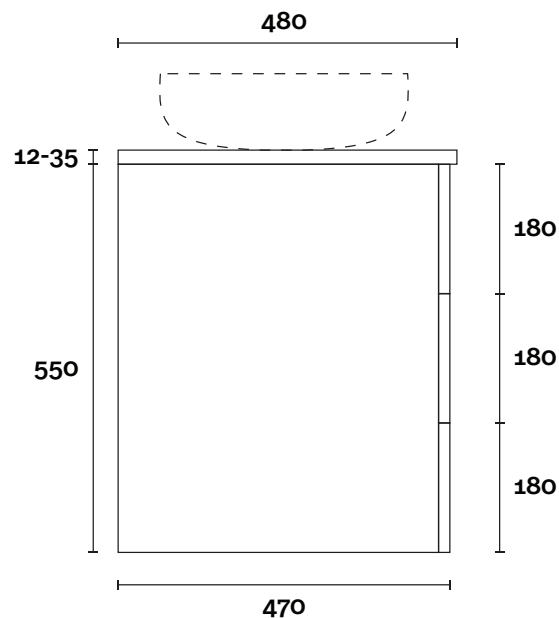

Note:

- Stone & Timber waste centre: 300mm std (may vary depending on basin)

- Available in left or right hand drawers

Basin on opposite side to drawers

 **Plumbing allowance**

CONFIGURATION

Wallmount

PROFILE

Top Thickness

Caesarstone: 20mm
Dekton: 12mm
Stone Ambassador: 20mm
Vasari: 12mm
Symphony: 20mm
Timber: 30-35mm
(Above counter only)

Note:

- Stone & Timber waste centre: 300mm std (may vary depending on basin)
- Available in left or right hand drawers
- Basin on opposite side to drawers

 **Plumbing allowance**

CONFIGURATION

Wallmount

PROFILE

All measurements are in 'mm' and are approximate and to be used as a guide only. Installation preparations are not recommended without product onsite.

Symphony: 20mm

Timber: 30-35mm

(Above counter only)

Note:

• Stone & Timber waste centre:
375mm std (may vary depending on basin)

• Available in left or right hand drawers

Basin on opposite side to drawers

 **Plumbing allowance**