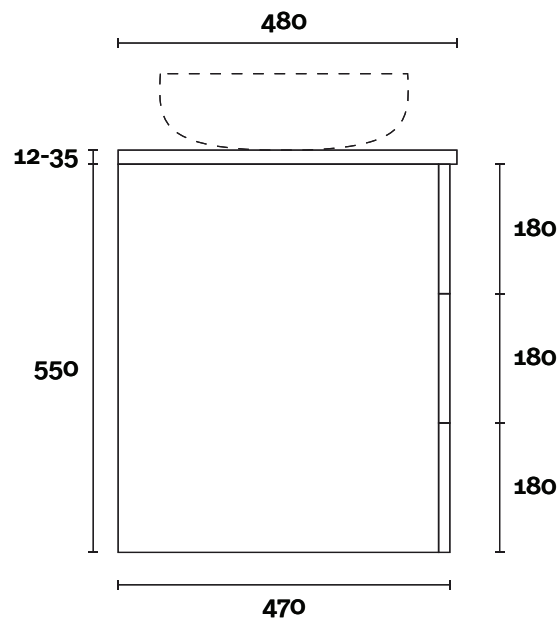

Symphony: 20mm

Timber: 30-35mm

(Above counter only)

Note:

• Stone & Timber waste centre:
300mm std (may vary depending on basin)

• Available in left or right hand drawers

Basin on opposite side to drawers

 **Plumbing allowance**

CONFIGURATION

Wallmount

PROFILE

All measurements are in 'mm' and are approximate and to be used as a guide only. Installation preparations are not recommended without product onsite.

MARQUIS

Shortland

Shortland 2 1050mm off centre basin

Note:

- Stone & Timber waste centre: 300mm std (may vary depending on basin)

- Available in left or right hand drawers

Basin on opposite side to drawers

 **Plumbing allowance**

CONFIGURATION

Wallmount

PROFILE

Top Thickness

Caesarstone: 20mm
Dekton: 12mm
Stone Ambassador: 20mm
Vasari: 12mm
Symphony: 20mm
Timber: 30-35mm
(Above counter only)

Note:

- Stone & Timber waste centre: 300mm std (may vary depending on basin)
- Available in left or right hand drawers
- Basin on opposite side to drawers