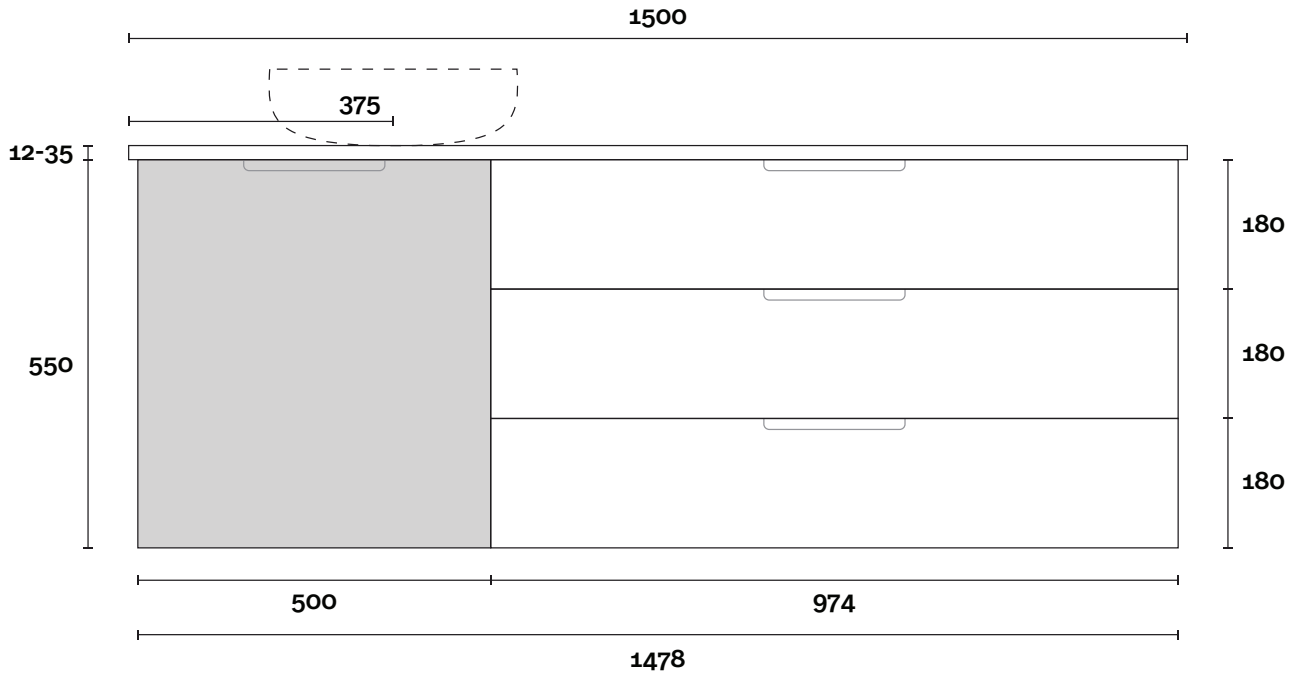

Top Thickness

Caesarstone: 20mm
Dekton: 12mm
Stone Ambassador: 20mm
Vasari: 12mm
Symphony: 20mm
Timber: 30-35mm
(Above counter only)

Note:

- Stone & Timber waste centre: 300mm std (may vary depending on basin)
- Available in left or right hand drawers
- Basin on opposite side to drawers

MARQUIS

Shortland

Shortland 4 1500mm off centre basin

Top Thickness

Caesarstone: 20mm

Dekton: 12mm

Stone Ambassador: 20mm

Vasari: 12mm

Symphony: 20mm

Timber: 30-35mm

(Above counter only)

Note:

• Stone & Timber waste centre:
375mm std (may vary depending on basin)

• Available in left or right hand drawers

Basin on opposite side to drawers

 **Plumbing allowance**

CONFIGURATION

Wallmount

PROFILE

All measurements are in 'mm' and are approximate and to be used as a guide only. Installation preparations are not recommended without product onsite.