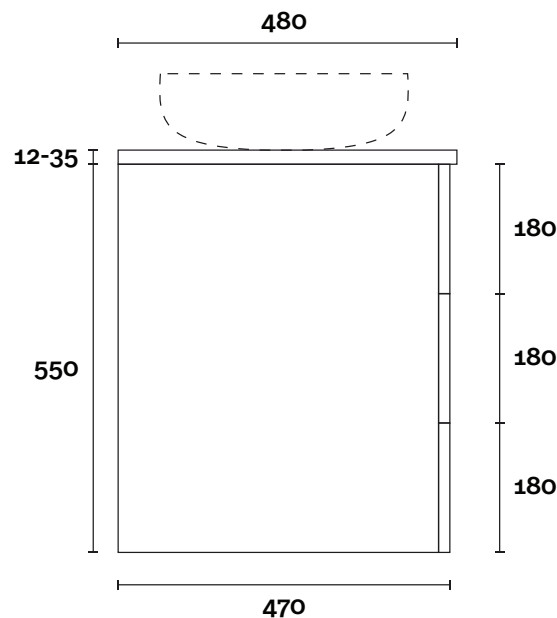

Symphony: 20mm

Timber: 30-35mm

(Above counter only)

Note:

• Stone & Timber waste centre:
300mm std (may vary depending on basin)

• Available in left or right hand drawers

Basin on opposite side to drawers

 **Plumbing allowance**

Note:

- Stone & Timber waste centre: 300mm std (may vary depending on basin)

- Available in left or right hand drawers

Basin on opposite side to drawers

 **Plumbing allowance**

CONFIGURATION

Wallmount

PROFILE

All measurements are in 'mm' and are approximate and to be used as a guide only. Installation preparations are not recommended without product onsite.

MARQUIS

Shortland

Shortland 3 1200mm off centre basin

Top Thickness

Caesarstone: 20mm
Dekton: 12mm
Stone Ambassador: 20mm
Vasari: 12mm
Symphony: 20mm
Timber: 30-35mm
(Above counter only)

Note:

- Stone & Timber waste centre: 300mm std (may vary depending on basin)
- Available in left or right hand drawers
- Basin on opposite side to drawers