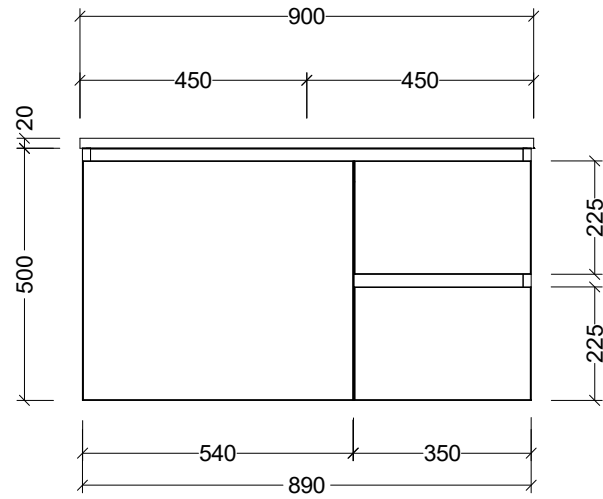

CABINET DETAILS

Range	Swift 900
Description	Centre Bowl Wall Hung
Cabinet SKU	SWI-VCO-900-C-X-W
TOP DETAILS	
Available Tops:	Alpha Ceramic

Timberline Bathroom Products Pty Ltd
 22 Myrtle Drive, Armidale NSW 2350
www.timberline.com.au | 02 6773 8500

PLEASE NOTE: Due to the manufacturing process of ceramic tops, size variation (+/- 3%) is to be expected. E&OE. Copyright ©

LH and RH Drawer Options Available