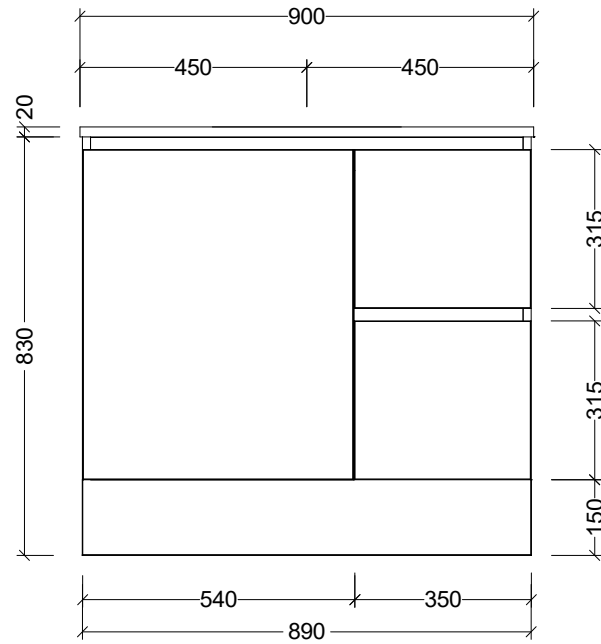

CABINET DETAILS

Range	Swift 900
Description	Centre Bowl Freestanding
Cabinet SKU	SWI-VCO-900-C-X-F

TOP DETAILS

Available Tops:	Alpha Ceramic

Timberline Bathroom Products Pty Ltd
 22 Myrtle Drive, Armidale NSW 2350
www.timberline.com.au | 02 6773 8500

PLEASE NOTE: Due to the manufacturing process of ceramic tops, size variation (+/- 3%) is to be expected. E&OE. Copyright ©

LH and RH Drawer Options Available