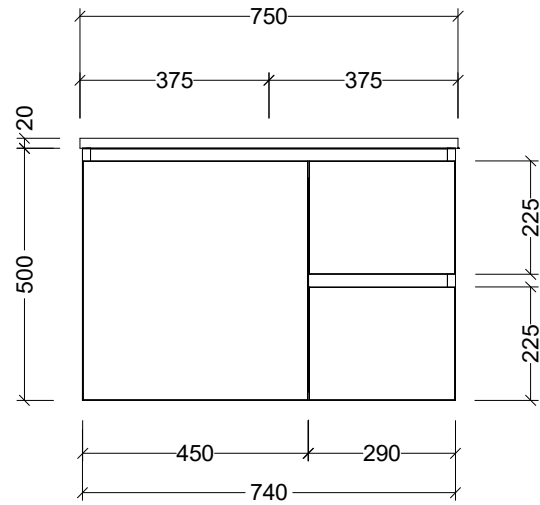

## CABINET DETAILS

Range	Swift 750
Description	Centre Bowl Wall Hung
Cabinet SKU	SWI-VCO-750-C-X-W

## TOP DETAILS

Available Tops:	Alpha Ceramic

**Timberline Bathroom Products Pty Ltd**  
 22 Myrtle Drive, Armidale NSW 2350  
[www.timberline.com.au](http://www.timberline.com.au) | 02 6773 8500

PLEASE NOTE: Due to the manufacturing process of ceramic tops, size variation (+/- 3%) is to be expected. E&OE. Copyright ©