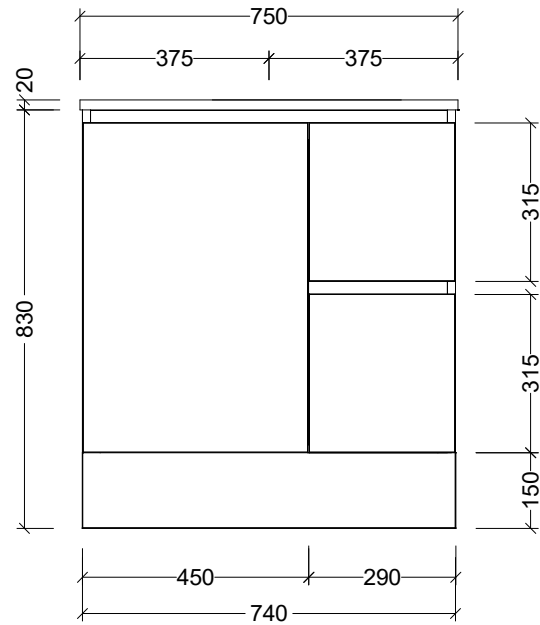

CABINET DETAILS

Range	Swift 750
Description	Centre Bowl Freestanding
Cabinet SKU	SWI-VCO-750-C-X-F

TOP DETAILS

Available Tops:	Alpha Ceramic

Timberline Bathroom Products Pty Ltd
 22 Myrtle Drive, Armidale NSW 2350
www.timberline.com.au | 02 6773 8500

PLEASE NOTE: Due to the manufacturing process of ceramic tops, size variation (+/- 3%) is to be expected. E&OE. Copyright ©

LH and RH Drawer Options Available