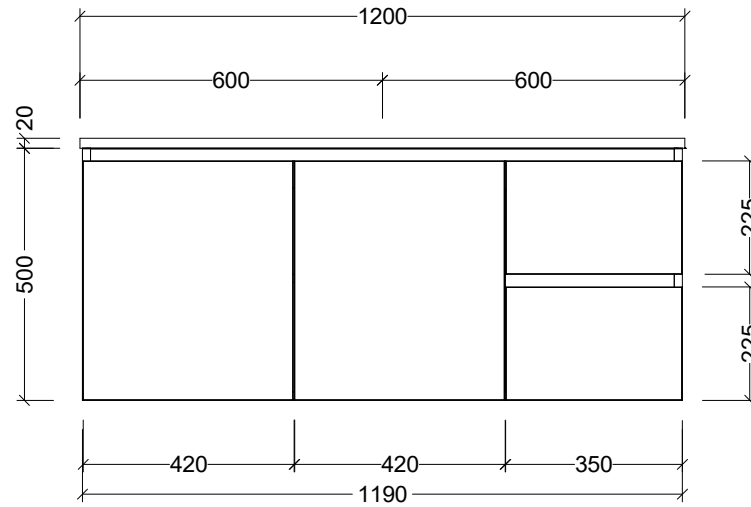

CABINET DETAILS

Range	Swift 1200
Description	Centre Bowl Wall Hung
Cabinet SKU	SWI-VCO-1200-C-X-W

TOP DETAILS

Available Tops:	Alpha Ceramic

Timberline Bathroom Products Pty Ltd
 22 Myrtle Drive, Armidale NSW 2350
www.timberline.com.au | 02 6773 8500

PLEASE NOTE: Due to the manufacturing process of ceramic tops, size variation (+/- 3%) is to be expected. E&OE. Copyright ©

LH and RH Drawer Options Available