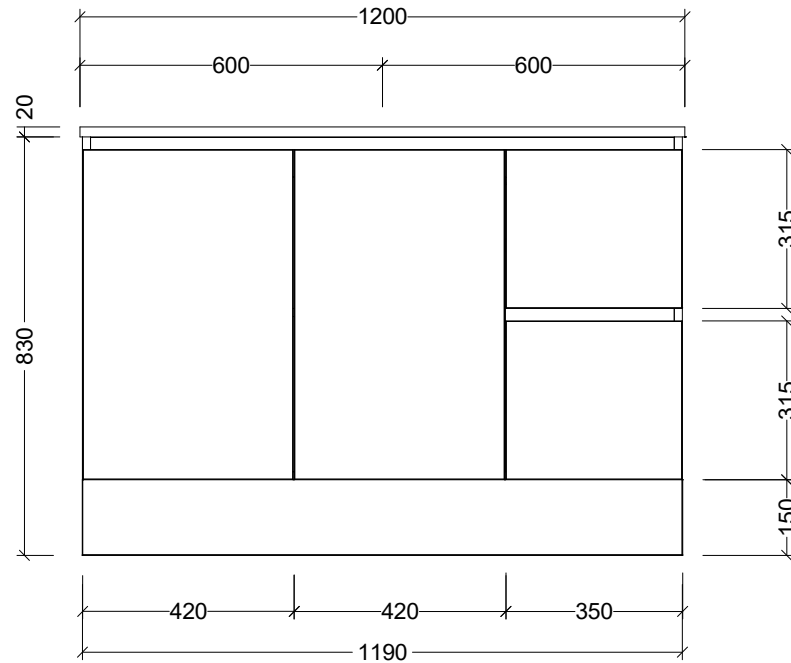

CABINET DETAILS

Range	Swift 1200
Description	Centre Bowl Freestanding
Cabinet SKU	SWI-VCO-1200-C-X-F
TOP DETAILS	
Available Tops:	Alpha Ceramic

Timberline Bathroom Products Pty Ltd
 22 Myrtle Drive, Armidale NSW 2350
www.timberline.com.au | 02 6773 8500

PLEASE NOTE: Due to the manufacturing process of ceramic tops, size variation (+/- 3%) is to be expected. E&OE. Copyright ©

LH and RH Drawer Options Available