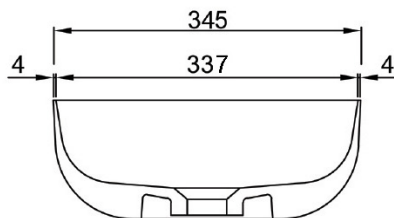

Code:SSB5035

Finishes | - Matte Finish

Notes | - Above Counter Basin  
- Without Overflow  
- Solid Surface Composition

Size:500x345x140mm

Top view

Front view

Side view

N.W.: 8.3 KG  
G.W.: 10.3 KG  
Unit: mm