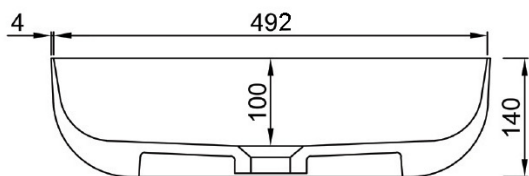

Code:SSB5035

Finishes | - Matte Finish

Notes | - Above Counter Basin  
- Without Overflow  
- Solid Surface Composition

Size:500x345x140mm

Top view

Front view

Side view

N.W.: 8.3 KG  
G.W.: 10.3 KG  
Unit: mm