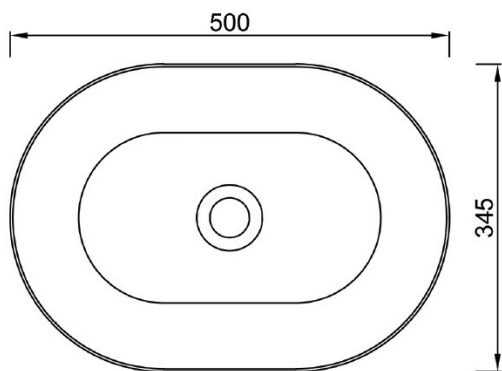

Code:SSB5035

Finishes | - Matte Finish

Notes | - Above Counter Basin  
- Without Overflow  
- Solid Surface Composition

Size:500x345x140mm

Top view

Front view

Side view

N.W.: 8.3 KG  
G.W.: 10.3 KG  
Unit: mm