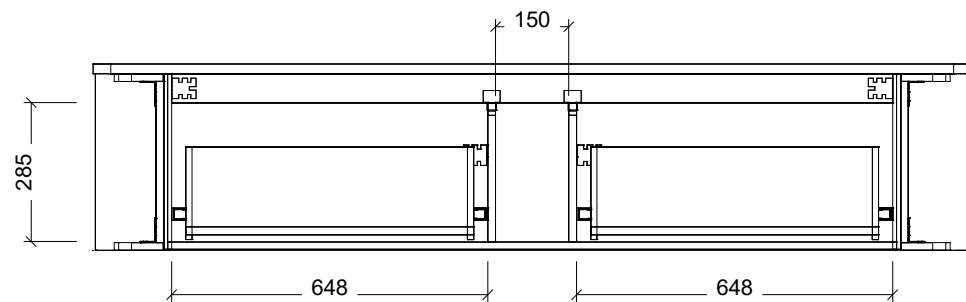

Range	Santos
Mount	Wall Hung
Size	1800 Centre Bowl
SKU	SAN-VCO-1800-C-X-W

TOP DETAILS

Available Tops	1. SilkSurface 20mm
Top Notes	125mm Radius Corners

NOTES

Revision	01
Date	31/08/23

DIMENSIONS SHOWN ARE IN MILLIMETERS, ARE NOMINAL ONLY AND SUBJECT TO CHANGE AT ANY TIME.
DO NOT SCALE DRAWINGS.
INSTALLER TO CONFIRM ALL DIMENSIONS ON-SITE PRIOR TO INSTALL.
SIZE VARIATION (+/- 3%) IS TO BE EXPECTED ON CERAMIC TOPS.
E&OE.

Copyright ©

Timberline

22 Myrtle Drive, Armidale NSW 2350
www.timberline.com.au
02 6773 8500