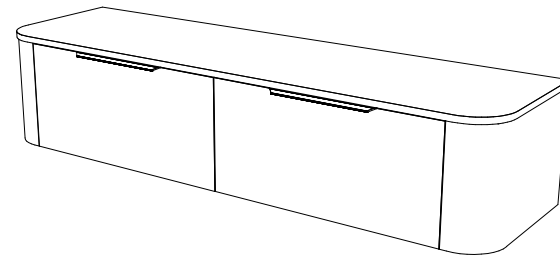

Range	Santos
Mount	Wall Hung
Size	1800 Centre Bowl
SKU	SAN-VCO-1800-C-X-W

TOP DETAILS

Available Tops	1. SilkSurface 20mm
Top Notes	125mm Radius Corners

NOTES

Revision	01
Date	31/08/23

DIMENSIONS SHOWN ARE IN MILLIMETERS, ARE NOMINAL ONLY AND SUBJECT TO CHANGE AT ANY TIME.
DO NOT SCALE DRAWINGS.
INSTALLER TO CONFIRM ALL DIMENSIONS ON-SITE PRIOR TO INSTALL.
SIZE VARIATION (+/- 3%) IS TO BE EXPECTED ON CERAMIC TOPS.
E&OE.

Copyright ©

Timberline

22 Myrtle Drive, Armidale NSW 2350
www.timberline.com.au
02 6773 8500