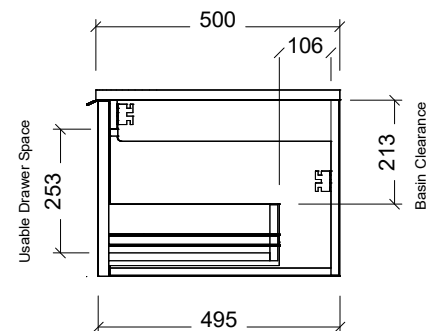

Range	Santos
Mount	Wall Hung
Size	1800 Centre Bowl
SKU	SAN-VCO-1800-C-X-W

TOP DETAILS

Available Tops	1. SilkSurface 20mm
Top Notes	125mm Radius Corners

NOTES

Revision	01
Date	31/08/23

DIMENSIONS SHOWN ARE IN MILLIMETERS, ARE NOMINAL ONLY AND SUBJECT TO CHANGE AT ANY TIME.
DO NOT SCALE DRAWINGS.
INSTALLER TO CONFIRM ALL DIMENSIONS ON-SITE PRIOR TO INSTALL.
SIZE VARIATION (+/- 3%) IS TO BE EXPECTED ON CERAMIC TOPS.
E&OE.

Copyright ©

Timberline

22 Myrtle Drive, Armidale NSW 2350
www.timberline.com.au
02 6773 8500