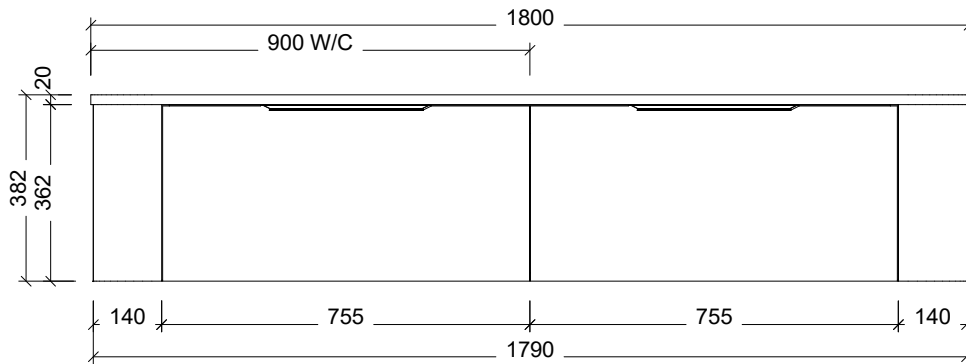

Range	Santos
Mount	Wall Hung
Size	1800 Centre Bowl
SKU	SAN-VCO-1800-C-X-W

TOP DETAILS

Available Tops	1. SilkSurface 20mm
Top Notes	125mm Radius Corners

NOTES

Revision	01
Date	31/08/23

DIMENSIONS SHOWN ARE IN MILLIMETERS, ARE NOMINAL ONLY AND SUBJECT TO CHANGE AT ANY TIME.
DO NOT SCALE DRAWINGS.
INSTALLER TO CONFIRM ALL DIMENSIONS ON-SITE PRIOR TO INSTALL.
SIZE VARIATION (+/- 3%) IS TO BE EXPECTED ON CERAMIC TOPS.
E&OE.

Copyright ©

Timberline

22 Myrtle Drive, Armidale NSW 2350
www.timberline.com.au
02 6773 8500