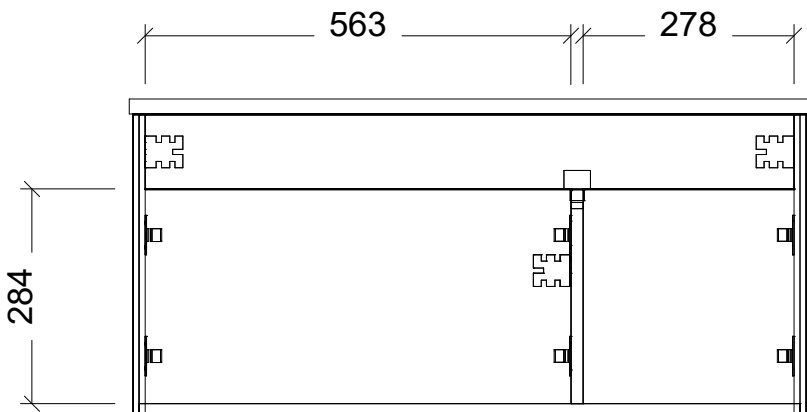

Range	Rockford
Mount	Wall Hung
Size	900 Centre
SKU	RKF-VCO-900-C-X-W

TOP DETAILS

Available Tops	1. Haven Dolomite
	2. Quest Dolomite

NOTES

Revision	01
Date	08/08/23

DIMENSIONS SHOWN ARE IN MILLIMETERS, ARE NOMINAL ONLY AND SUBJECT TO CHANGE AT ANY TIME.
DO NOT SCALE DRAWINGS.
INSTALLER TO CONFIRM ALL DIMENSIONS ON-SITE PRIOR TO INSTALL.
SIZE VARIATION (+/- 3%) IS TO BE EXPECTED ON CERAMIC TOPS.
E&OE.

Copyright ©

Timberline

22 Myrtle Drive, Armidale NSW 2350
www.timberline.com.au
02 6773 8500