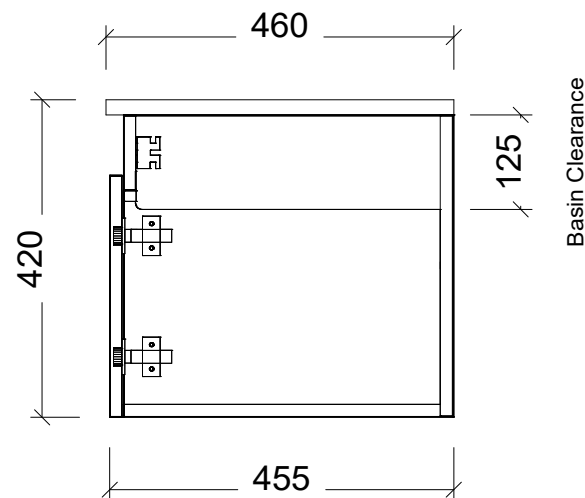

Range	Rockford
Mount	Wall Hung
Size	900 Centre
SKU	RKF-VCO-900-C-X-W

TOP DETAILS

Available Tops	1. Haven Dolomite
	2. Quest Dolomite

NOTES

Revision	01
Date	08/08/23

DIMENSIONS SHOWN ARE IN MILLIMETERS, ARE NOMINAL ONLY AND SUBJECT TO CHANGE AT ANY TIME.
DO NOT SCALE DRAWINGS.
INSTALLER TO CONFIRM ALL DIMENSIONS ON-SITE PRIOR TO INSTALL.
SIZE VARIATION (+/- 3%) IS TO BE EXPECTED ON CERAMIC TOPS.
E&OE.

Copyright ©

Timberline

22 Myrtle Drive, Armidale NSW 2350
www.timberline.com.au
02 6773 8500