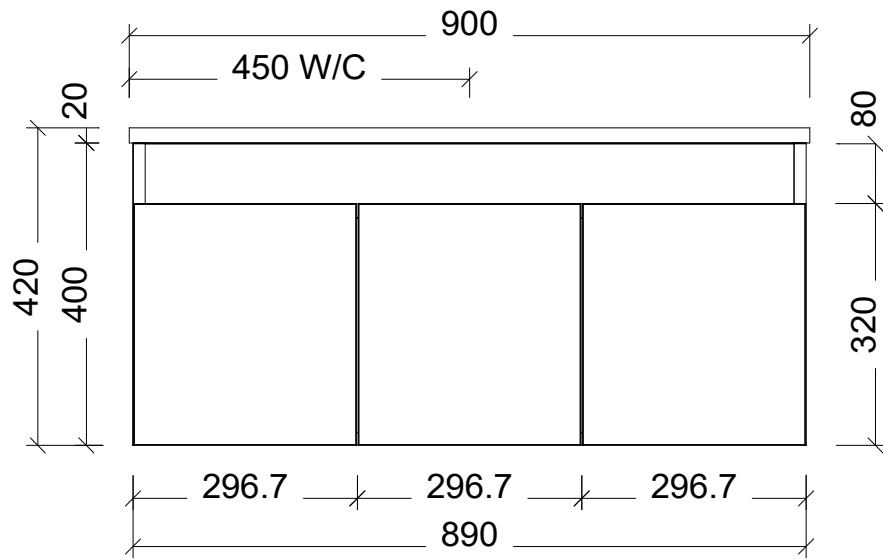

Range	Rockford
Mount	Wall Hung
Size	900 Centre
SKU	RKF-VCO-900-C-X-W

TOP DETAILS

Available Tops	1. Haven Dolomite
	2. Quest Dolomite

NOTES

Revision	01
Date	08/08/23

DIMENSIONS SHOWN ARE IN MILLIMETERS, ARE NOMINAL ONLY AND SUBJECT TO CHANGE AT ANY TIME.
DO NOT SCALE DRAWINGS.
INSTALLER TO CONFIRM ALL DIMENSIONS ON-SITE PRIOR TO INSTALL.
SIZE VARIATION (+/- 3%) IS TO BE EXPECTED ON CERAMIC TOPS.
E&OE.

Copyright ©

Timberline

22 Myrtle Drive, Armidale NSW 2350
www.timberline.com.au
02 6773 8500