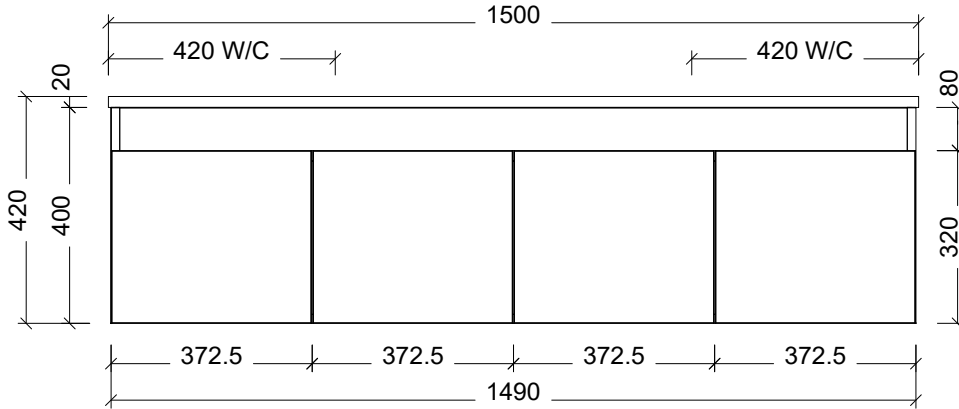

Range	Rockford
Mount	Wall Hung
Size	1500 Double
SKU	RKF-VCO-1500-D-X-W

TOP DETAILS

Available Tops	1. Haven Dolomite
	2. Quest Dolomite

NOTES

Revision	01
Date	08/08/23

DIMENSIONS SHOWN ARE IN MILLIMETERS, ARE NOMINAL ONLY AND SUBJECT TO CHANGE AT ANY TIME.
DO NOT SCALE DRAWINGS.
INSTALLER TO CONFIRM ALL DIMENSIONS ON-SITE PRIOR TO INSTALL.
SIZE VARIATION (+/- 3%) IS TO BE EXPECTED ON CERAMIC TOPS.
E&OE.

Copyright ©

Timberline

22 Myrtle Drive, Armidale NSW 2350
www.timberline.com.au
02 6773 8500