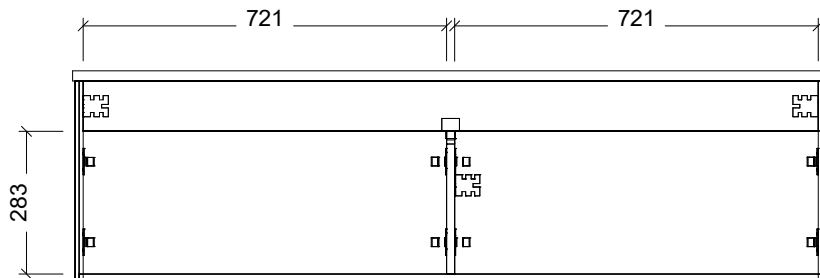

Range	Rockford
Mount	Wall Hung
Size	1500 Double
SKU	RKF-VCO-1500-D-X-W

TOP DETAILS

Available Tops	1. Haven Dolomite
	2. Quest Dolomite

NOTES

Revision	01
Date	08/08/23

DIMENSIONS SHOWN ARE IN MILLIMETERS, ARE NOMINAL ONLY AND SUBJECT TO CHANGE AT ANY TIME.
DO NOT SCALE DRAWINGS.
INSTALLER TO CONFIRM ALL DIMENSIONS ON-SITE PRIOR TO INSTALL.
SIZE VARIATION (+/- 3%) IS TO BE EXPECTED ON CERAMIC TOPS.
E&OE.

Copyright ©

Timberline

22 Myrtle Drive, Armidale NSW 2350
www.timberline.com.au
02 6773 8500