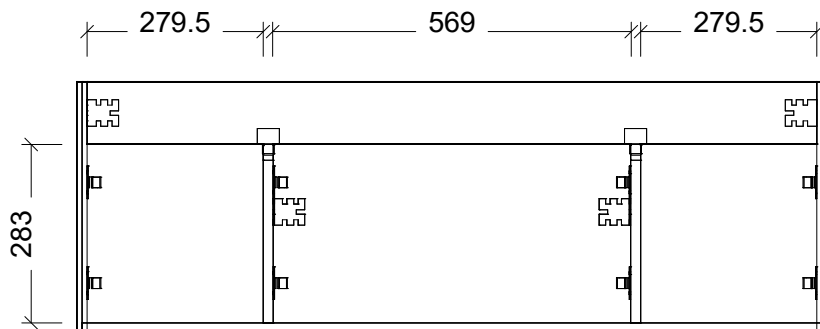

Range	Rockford
Mount	Wall Hung
Size	1200 Centre
SKU	RKF-VCO-1200-C-X-W

TOP DETAILS

Available Tops	1. Haven Dolomite
	2. Quest Dolomite

NOTES

Revision	01
Date	08/08/23

DIMENSIONS SHOWN ARE IN MILLIMETERS, ARE NOMINAL ONLY AND SUBJECT TO CHANGE AT ANY TIME.
DO NOT SCALE DRAWINGS. INSTALLER TO CONFIRM ALL DIMENSIONS ON-SITE PRIOR TO INSTALL.
SIZE VARIATION (+/- 3%) IS TO BE EXPECTED ON CERAMIC TOPS.
E&OE.

Copyright ©

Timberline

22 Myrtle Drive, Armidale NSW 2350
www.timberline.com.au
02 6773 8500