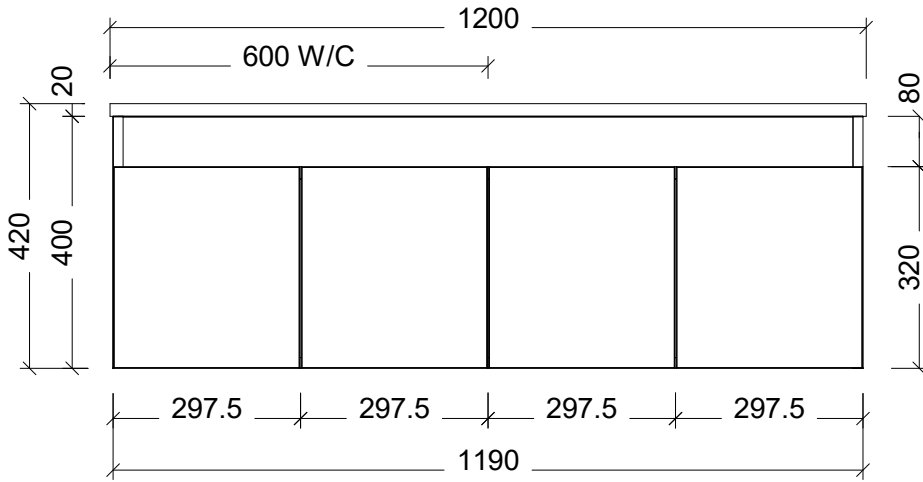

Range	Rockford
Mount	Wall Hung
Size	1200 Centre
SKU	RKF-VCO-1200-C-X-W

TOP DETAILS

Available Tops	1. Haven Dolomite
	2. Quest Dolomite

NOTES

Revision	01
Date	08/08/23

DIMENSIONS SHOWN ARE IN MILLIMETERS, ARE NOMINAL ONLY AND SUBJECT TO CHANGE AT ANY TIME.
DO NOT SCALE DRAWINGS. INSTALLER TO CONFIRM ALL DIMENSIONS ON-SITE PRIOR TO INSTALL.
SIZE VARIATION (+/- 3%) IS TO BE EXPECTED ON CERAMIC TOPS.
E&OE.

Copyright ©

Timberline

22 Myrtle Drive, Armidale NSW 2350
www.timberline.com.au
02 6773 8500