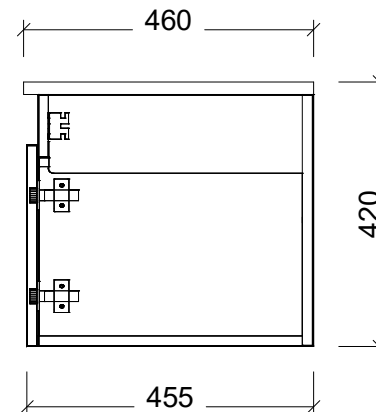

Range	Rockford
Mount	Wall Hung
Size	1200 Centre
SKU	RKF-VCO-1200-C-X-W

TOP DETAILS

Available Tops	1. Haven Dolomite
	2. Quest Dolomite

NOTES

Revision	01
Date	08/08/23

DIMENSIONS SHOWN ARE IN MILLIMETERS, ARE NOMINAL ONLY AND SUBJECT TO CHANGE AT ANY TIME.
DO NOT SCALE DRAWINGS. INSTALLER TO CONFIRM ALL DIMENSIONS ON-SITE PRIOR TO INSTALL.
SIZE VARIATION (+/- 3%) IS TO BE EXPECTED ON CERAMIC TOPS.
E&OE.

Copyright ©

Timberline

22 Myrtle Drive, Armidale NSW 2350
www.timberline.com.au
02 6773 8500