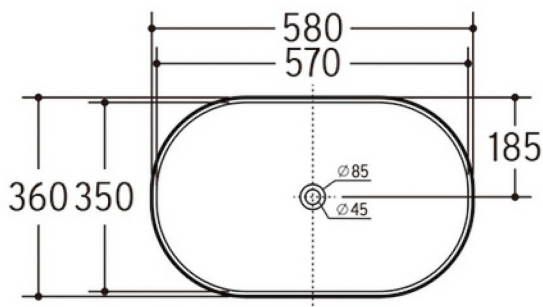

KENSINGTON CERAMIC

Matte White Carrara Fluted Basin

Above Counter Collection

Product Information

Code	OT5836MWCAR
Size	580x360x100mm
Mounting	Above Counter
Features	French Fluted Detail Design Matte White Carrara Finish Oval Shape
Gross Weight	Approximately 10.7 kg

** Waste not included **

Top View

Side View

Note: Due to the nature of the material, dimensions should be used only as a guide, each sink can vary 1-2%. It is recommended that the sink is measured on site before cabinetry is built.