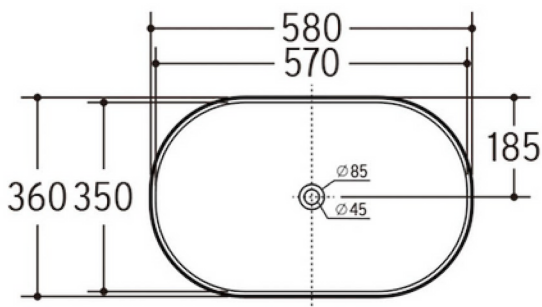

KENSINGTON CERAMIC

Matte Black & Carrara Fluted Basin

Above Counter Collection

Product Information

Code	OT5836BWCAR
Size	580x360x100mm
Mounting	Above Counter
Features	French Fluted Detail Design Matte Black & Carrara Finish Oval Shape
Gross Weight	Approximately 10.7 kg

** Waste not included **

Top View

Side View

Note: Due to the nature of the material, dimensions should be used only as a guide, each sink can vary 1-2%. It is recommended that the sink is measured on site before cabinetry is built.