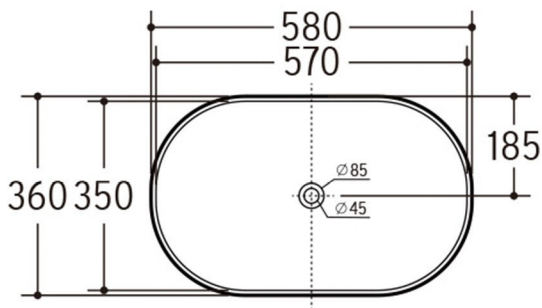

KENSINGTON CERAMIC

Gloss White Fluted Basin

Above Counter Collection

Product Information

Code	OT5836
Size	580x360x100mm
Mounting	Above Counter
Features	French Fluted Detail Design Gloss White Finish Oval Shape
Gross Weight	Approximately 10.7 kg

** Waste not included **

Top View

Side View

Note: Due to the nature of the material, dimensions should be used only as a guide, each sink can vary 1-2%. It is recommended that the sink is measured on site before cabinetry is built.