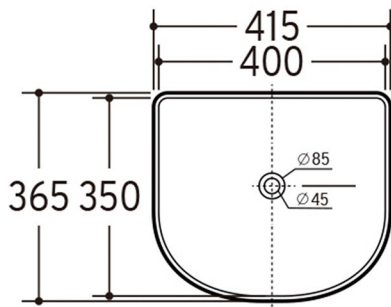

### Product Information

<b>Code</b>	OT4136CMW
<b>Size</b>	415x365x100mm
<b>Mounting</b>	Above Counter
<b>Features</b>	French Fluted Detail Design Ceramic Matte White Finish Arch Shape
<b>Gross Weight</b>	Approximately 9.0 kg

\*\* Waste not included \*\*

Top View

Side View

Note: Due to the nature of the material, dimensions should be used only as a guide, each sink can vary 1-2%. It is recommended that the sink is measured on site before cabinetry is built.