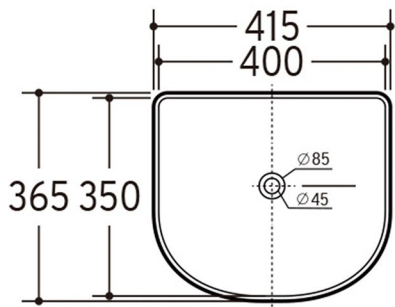

ARCHIE CERAMIC

Matte Black Fluted Basin

Above Counter Collection

Product Information

Code	OT4136CMB
Size	415x365x100mm
Mounting	Above Counter
Features	French Fluted Detail Design Matte Black Finish Arch Shape
Gross Weight	Approximately 9.0 kg

** Waste not included **

Top View

Side View

Note: Due to the nature of the material, dimensions should be used only as a guide, each sink can vary 1-2%. It is recommended that the sink is measured on site before cabinetry is built.