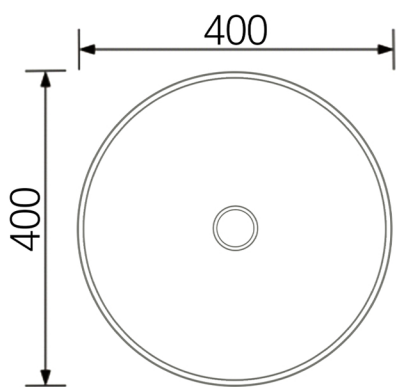

### 400mm Round

Above Counter Collection

#### Product Information

<b>Code</b>	OT4000CONW
<b>Dimensions</b>	Height: 120mm Diameter: 400mm
<b>Mounting</b>	Above Counter
<b>Features</b>	Concrete White Finishing Requires 32mm Waste
<b>Gross Weight</b>	Approximately 10.3kg

\*\* Waste not included \*\*

Top View

Side View

Note: Due to the nature of the material, dimensions should be used only as a guide, each sink can vary 1-2%. It is recommended that the sink is measured on site before cabinetry is built.