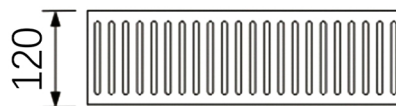

Side View

Note: Due to the nature of the material, dimensions should be used only as a guide, each sink can vary 1-2%. It is recommended that the sink is measured on site before cabinetry is built.