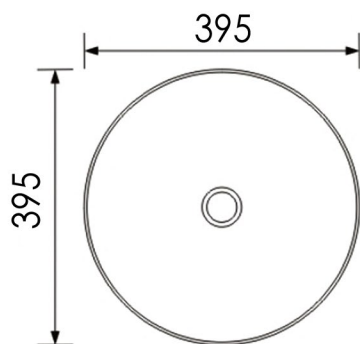

OXFORD

Round Matte Black Fluted Basin

Above Counter Collection

Product Information

Code	OT3950MB
Size	395x395x125mm
Mounting	Above Counter
Features	French Fluted Detail Design Matte Black Finish Round
Gross Weight	Approximately 9.0 kg

** Waste not included **

Top View

Side View

Note: Due to the nature of the material, dimensions should be used only as a guide, each sink can vary 1-2%. It is recommended that the sink is measured on site before cabinetry is built.