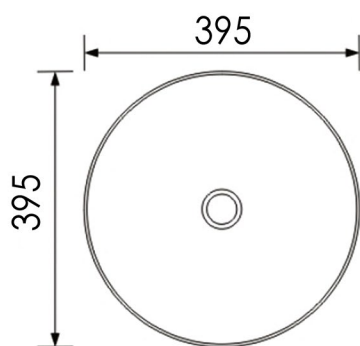

### Product Information

<b>Code</b>	OT3950
<b>Size</b>	395x395x125mm
<b>Mounting</b>	Above Counter
<b>Features</b>	French Fluted Detail Design Gloss White Finish Round
<b>Gross Weight</b>	Approximately 9.0 kg

\*\* Waste not included \*\*

Top View

Side View

Note: Due to the nature of the material, dimensions should be used only as a guide, each sink can vary 1-2%. It is recommended that the sink is measured on site before cabinetry is built.