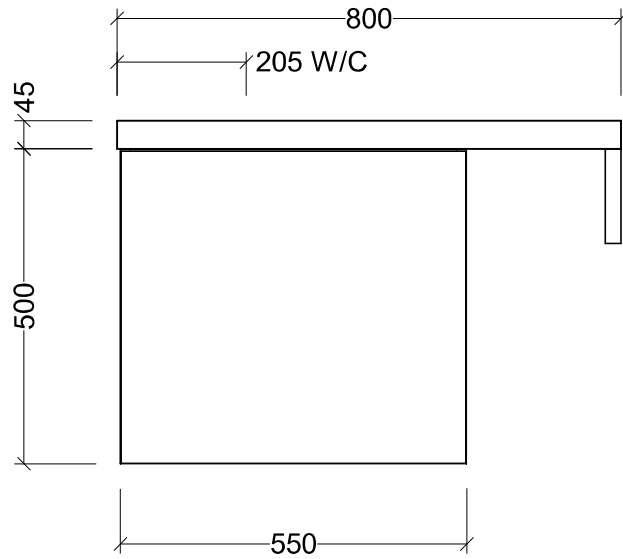

CABINET DETAILS

Range	Oscar 800mm
Description	Wall Hung Offset Top
Cabinet SKU	OSC-VCO-550-L-X-W

TOP DETAILS

Available Tops:	Nano 800
-----------------	----------

Timberline Bathroom Products Pty Ltd
 22 Myrtle Drive, Armidale NSW 2350
www.timberline.com.au | 02 6773 8500

PLEASE NOTE: Due to the manufacturing process of ceramic tops, size variation (+/- 3%) is to be expected. E&OE. Copyright ©

LH and RH Offset Options Available