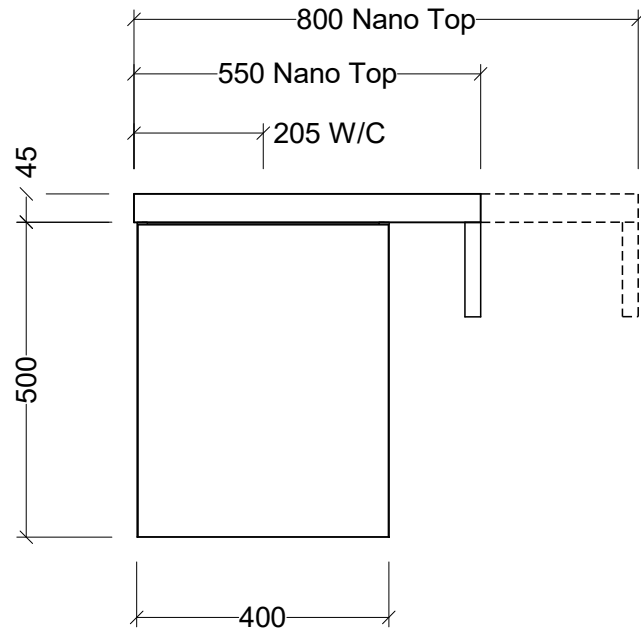

CABINET DETAILS

Range	Oscar 400mm
Description	Wall Hung Offset Top
Cabinet SKU	OSC-VCO-400-L-X-W

TOP DETAILS

Available Tops:	Nano 550 or 800
-----------------	-----------------

Timberline Bathroom Products Pty Ltd
 22 Myrtle Drive, Armidale NSW 2350
www.timberline.com.au | 02 6773 8500

PLEASE NOTE: Due to the manufacturing process of ceramic tops, size variation (+/- 3%) is to be expected. E&OE. Copyright ©

LH and RH Offset Options Available