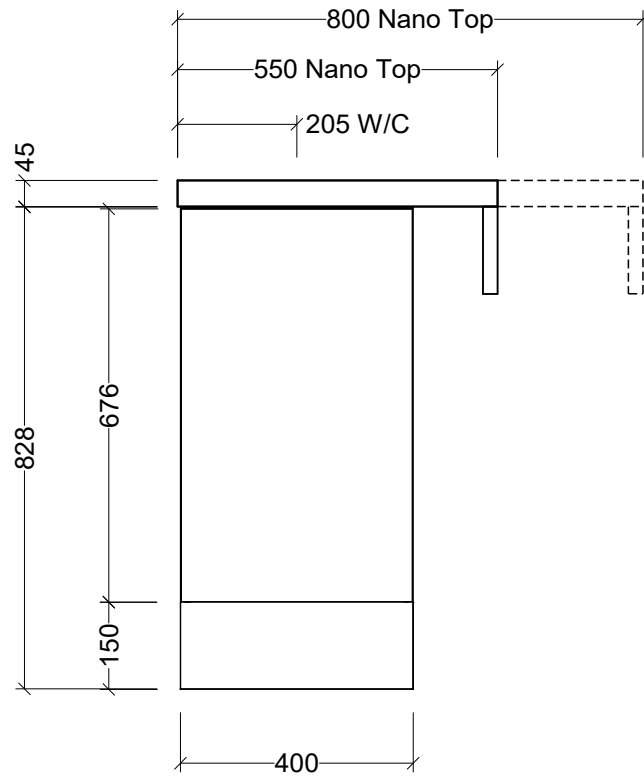

CABINET DETAILS

Range	Oscar 400mm
Description	Floorstanding Offset Top
Cabinet SKU	OSC-VCO-400-L-X-F

TOP DETAILS

Available Tops:	Nano 550 or 800
-----------------	-----------------

**Timberline Bathroom Products Pty Ltd**  
 22 Myrtle Drive, Armidale NSW 2350  
[www.timberline.com.au](http://www.timberline.com.au) | 02 6773 8500

PLEASE NOTE: Due to the manufacturing process of ceramic tops, size variation (+/- 3%) is to be expected. E&OE. Copyright ©

LH and RH Offset Options Available