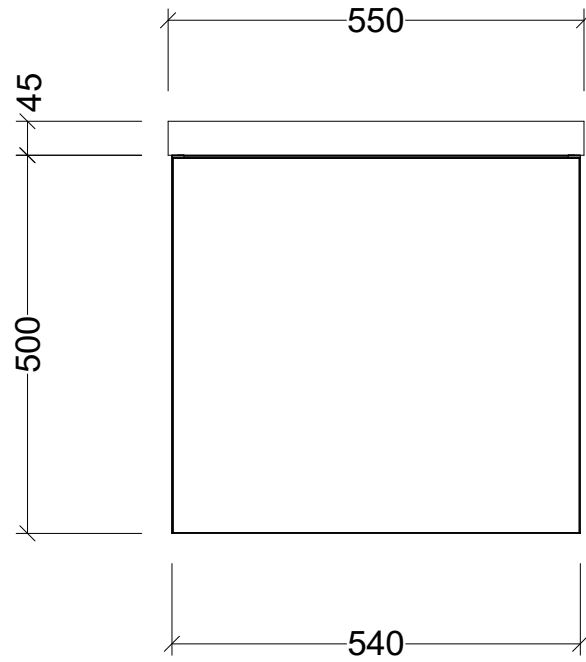

CABINET DETAILS

Range	Ollie 550
Description	Wall Hung Fingerpull
Cabinet SKU	OLL-V-550-L-NAN-W
TOP DETAILS	
Available Tops:	Nano 550mm

Timberline Bathroom Products Pty Ltd
 22 Myrtle Drive, Armidale NSW 2350
www.timberline.com.au | 02 6773 8500

PLEASE NOTE: Due to the manufacturing process of ceramic tops, size variation (+/- 3%) is to be expected. E&OE. Copyright ©

LH and RH Hinge/TapHole Options Available