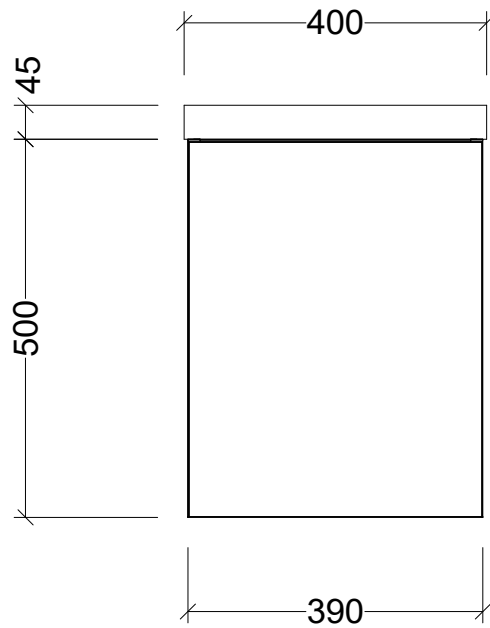

CABINET DETAILS

Range	Ollie 400
Description	Wall Hung Fingerpull
Cabinet SKU	OLL-V-400-L-NAN-W

TOP DETAILS

Available Tops:	Nano 400mm
-----------------	------------

Timberline Bathroom Products Pty Ltd
 22 Myrtle Drive, Armidale NSW 2350
www.timberline.com.au | 02 6773 8500

PLEASE NOTE: Due to the manufacturing process of ceramic tops, size variation (+/- 3%) is to be expected. E&OE. Copyright ©

LH and RH Hinge/TapHole Options Available