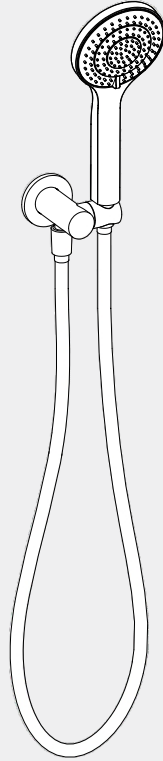

Mecca Shower On Bracket With Air Shower

Nero

Versions:202401

Drawing

Specifications

Watermark License

WM-060093

Temperature Rating

Min 1°C - Max 75°C

Pressure Rating

Min 150kpa - Max 500kpa

Packaging Includes

1x Hand Shower (Built-In Check Valve)
1x Shower Bracket
1x 1.5m PVC Hose

Finish & SKU

Chrome
NR221905CH

Matte White
NR221905MW

Brushed Nickel
NR221905BN

Matte Black
NR221905MB

Brushed Gold
NR221905BG

*Dimensions are nominal measurements only.

Important

All products must be installed by licensed plumbers.

All pipework must be thoroughly flushed prior to installation, as foreign materials may block the flow regulating device and reduce the flow of water.

1. Apply thread sealant or teflon tape on outlet thread.

2. Pull back plate on together with bracket body.

3. Screw shower bracket body on to outlet. **DO NOT OVERTIGHTEN.** Slide the back plate against the wall/tile face properly.