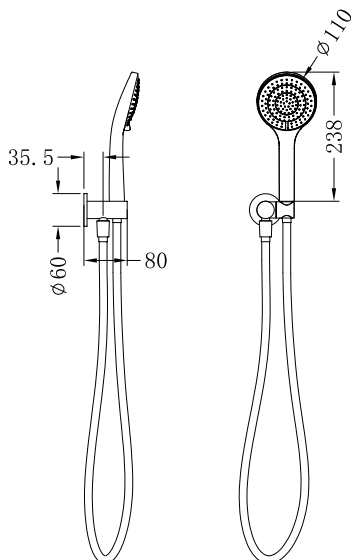

Mecca Shower On Bracket With Air Shower

Nero

Versions:202401

Drawing

Specifications

Watermark License

WM-060093

Temperature Rating

Min 1°C - Max 75°C

Pressure Rating

Min 150kpa - Max 500kpa

Packaging Includes

1x Hand Shower (Built-In Check Valve)
1x Shower Bracket
1x 1.5m PVC Hose

Finish & SKU

Chrome
NR221905CH

Matte White
NR221905MW

Brushed Nickel
NR221905BN

Matte Black
NR221905MB

Brushed Gold
NR221905BG

*Dimensions are nominal measurements only.

Important

All products must be installed by licensed plumbers.

All pipework must be thoroughly flushed prior to installation, as foreign materials may block the flow regulating device and reduce the flow of water.

1. Apply thread sealant or teflon tape on outlet thread.

2. Pull back plate on together with bracket body.

3. Screw shower bracket body on to outlet. **DO NOT OVERTIGHTEN.** Slide the back plate against the wall/tile face properly.