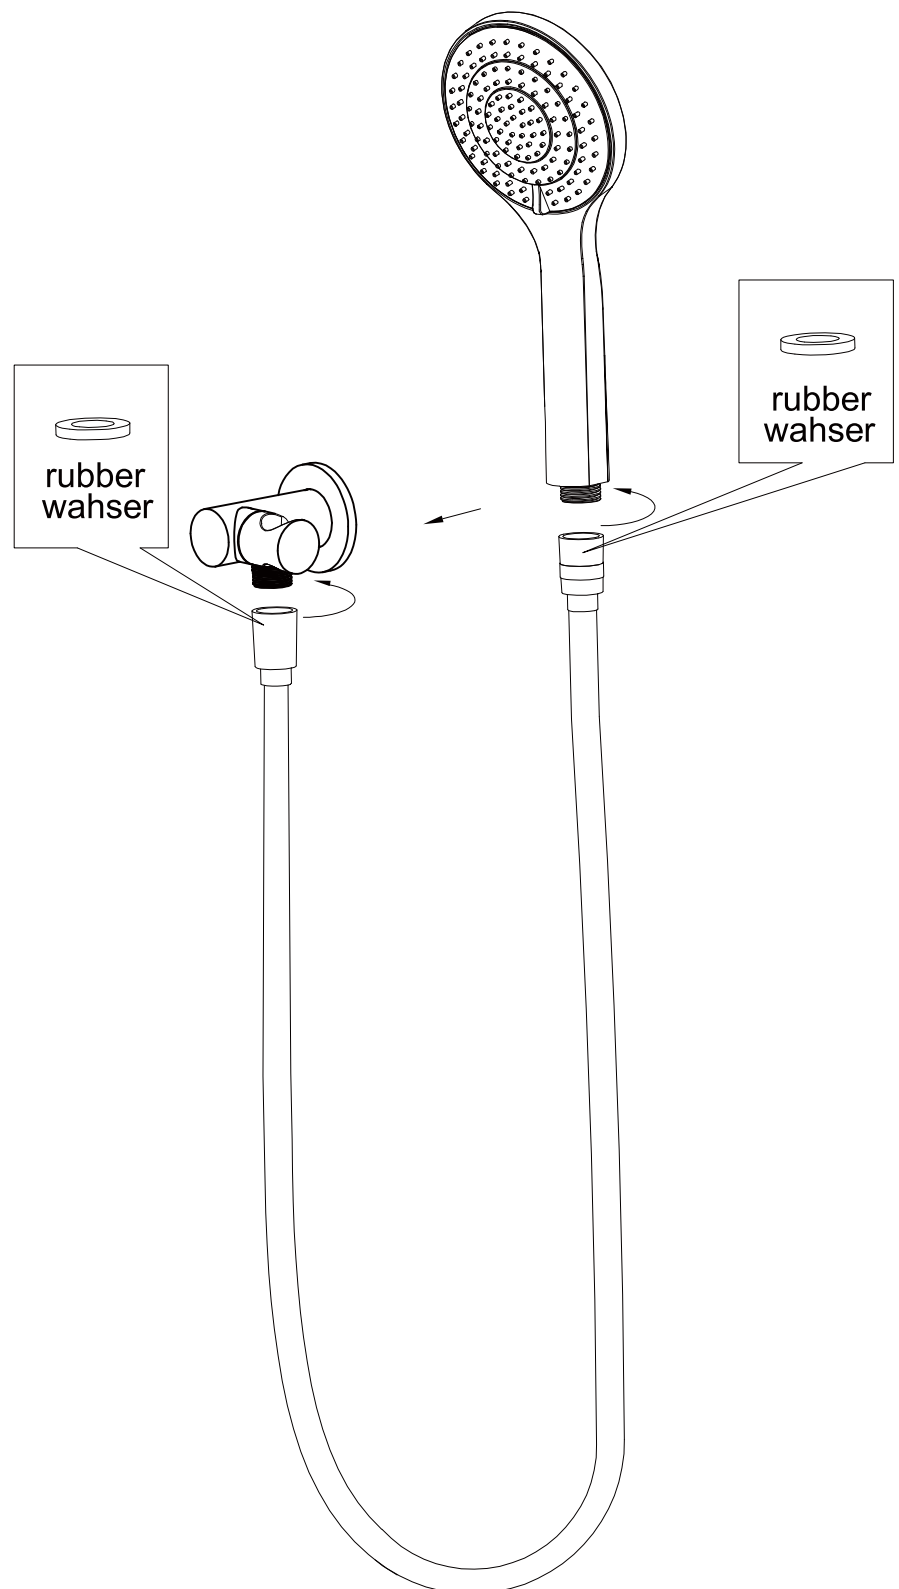

Min 1°C - Max 75°C

Pressure Rating

Min 150kpa - Max 500kpa

Packaging Includes

1x Hand Shower (Built-In Check Valve)
1x Shower Bracket
1x 1.5m PVC Hose

Finish & SKU

Chrome
NR221905CH

Matte White
NR221905MW

Brushed Nickel
NR221905BN

Matte Black
NR221905MB

Brushed Gold
NR221905BG

*Dimensions are nominal measurements only.

Important

All products must be installed by licensed plumbers.

All pipework must be thoroughly flushed prior to installation, as foreign materials may block the flow regulating device and reduce the flow of water.

1. Apply thread sealant or teflon tape on outlet thread.

2. Pull back plate on together with bracket body.

3. Screw shower bracket body on to outlet. **DO NOT OVERTIGHTEN.** Slide the back plate against the wall/tile face properly.

4. Connect bracket and hand shower with hose. **TEST & CHECK FOR LEAKS.**

Nero

info@nerotapware.com.au
nerotapware.com.au

11-13 Buontempo Road
Carrum Downs Vic 3201