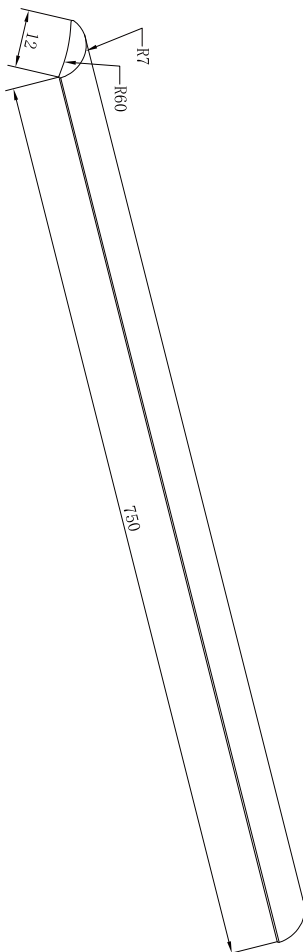

MAINTENANCE AND CARE

All surfaces should be cleaned with mild liquid detergent or soap and water.

Do not use cream cleaners or citrus based cleaning products, as they are abrasive.

Use of unsuitable cleaning agents may damage the surface. Any damage caused in this way will not be covered by warranty