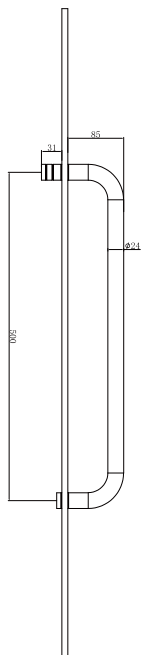

Towel Bar 500mm

FEATURES

- Towel rail & knob set
- D shape
- Suitable for 10mm glass
- Round 25mm diameter bar
- Manufactured from high quality brass

AVAILABLE FINISH

GUN METAL
NRSH303GM

BRUSHED GOLD
NRSH303BG

Use of unsuitable cleaning agents may damage the surface. Any damage caused in this way will not be covered by warranty

Application

Glass Cutout

Dimension