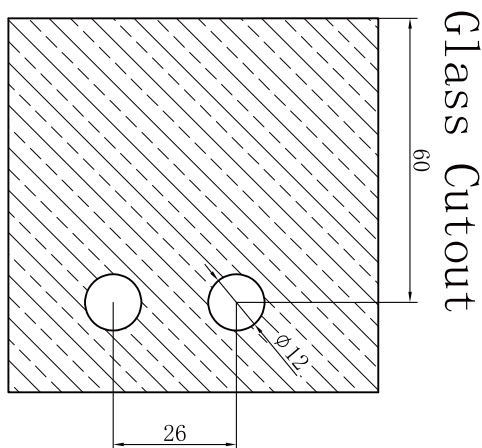

## Square Shower Knob Handle

### FEATURES

- Pull knob handle set
- 70mm x 50mm Oblong square profile
- 24mm length each side
- Suitable for 6mm, 8mm, 10mm and 12mm+ glass
- Double 12mm holes on glass
- Manufactured from high quality brass

### Dimension