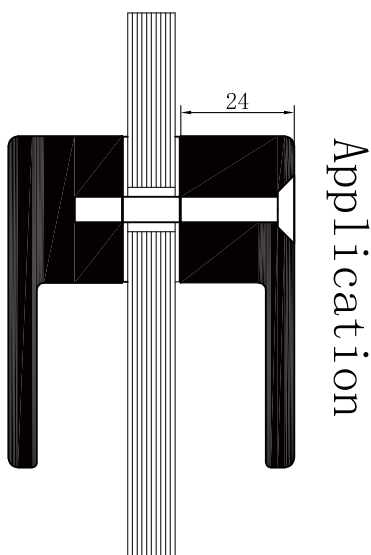

## Square Shower Knob Handle

### FEATURES

- Pull knob handle set
- 70mm x 50mm Oblong square profile
- 24mm length each side
- Suitable for 6mm, 8mm, 10mm and 12mm+ glass
- Double 12mm holes on glass
- Manufactured from high quality brass

### Dimension