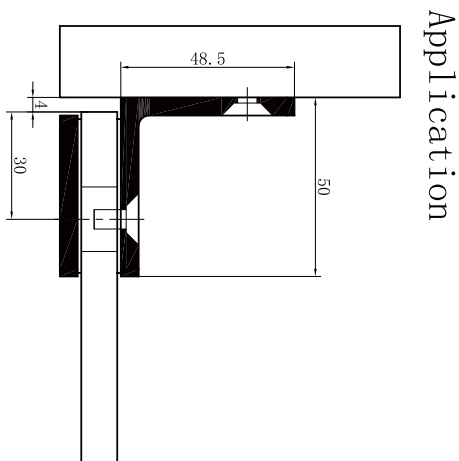

MAINTENANCE AND CARE

All surfaces should be cleaned with mild liquid detergent or soap and water.

Do not use cream cleaners or citrus based cleaning products, as they are abrasive.

Use of unsuitable cleaning agents may damage the surface. Any damage caused in this way will not be covered by warranty