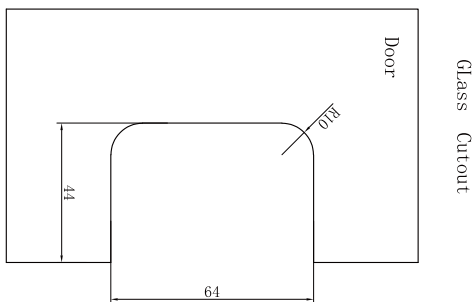

AVAILABLE FINISH

	GUN METAL NRSH101GM		BRUSHED GOLD NRSH101BG
	BRUSHED BRONZE NRSH101BZ		

MAINTENANCE AND CARE

- All surfaces should be cleaned with mild liquid detergent or soap and water.
- Do not use cream cleaners or citrus based cleaning products, as they are abrasive.
- Use of unsuitable cleaning agents may damage the surface. Any damage caused in this way will not be covered by warranty