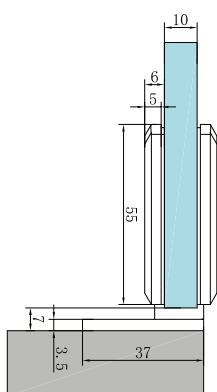

90 Degree Glass To Wall Shower Hinge 10mm Glass

FEATURES

- Glass to wall hinge
- 90 degree glass to wall connection
- Single side mount plate with 3 wall fixing holes
- Suitable for 10mm glass
- 35kg max door weight per two hinges
- 52.5kg max door weight per three hinges
- 800mm maximum door width
- Hex head machine screws
- Supplied with 50mm wall fix screws
- Hinges open in & out
- Self closing from approximately 30 degree
- Manufactured from high quality brass

Dimension