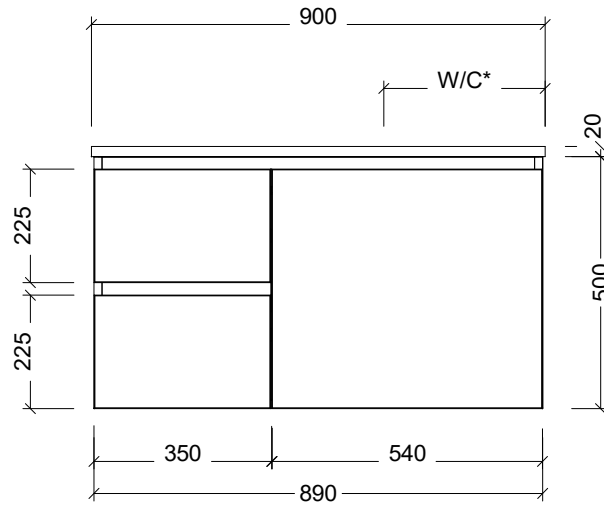

## CABINET DETAILS

Range	Nevada 900
Description	Right Bowl Wall Hung
Cabinet SKU	NEV-VCO-900-R-X-W

## TOP DETAILS

Available Tops:	Waste Centres (mm):
Regal Acrylic	310
SilkSurface	320
Stone	320

**Timberline Bathroom Products Pty Ltd**  
 22 Myrtle Drive, Armidale NSW 2350  
 www.timberline.com.au | 02 6773 8500

PLEASE NOTE: Due to the manufacturing process of ceramic tops, size variation (+/- 3%) is to be expected. E&OE. Copyright ©

\*Refer to table for waste centre details