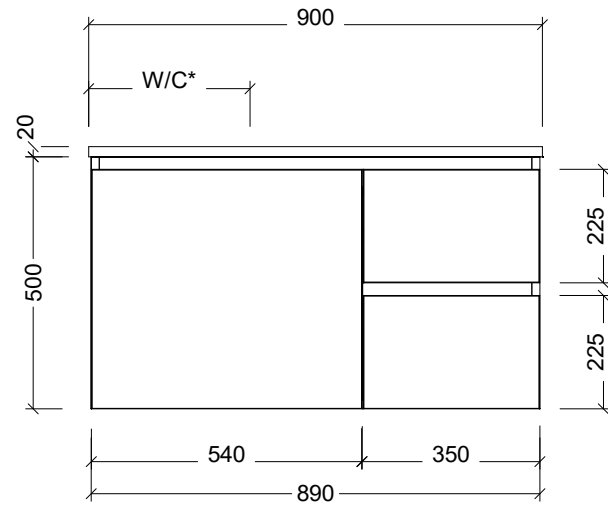

CABINET DETAILS

Range	Nevada 900
Description	Left Bowl Wall Hung
Cabinet SKU	NEV-VCO-900-L-X-W

TOP DETAILS

Available Tops:	Waste Centres (mm):
Regal Acrylic	310
SilkSurface	320
Stone	320

Timberline Bathroom Products Pty Ltd
 22 Myrtle Drive, Armidale NSW 2350
 www.timberline.com.au | 02 6773 8500

PLEASE NOTE: Due to the manufacturing process of ceramic tops, size variation (+/- 3%) is to be expected. E&OE. Copyright ©

*Refer to table for waste centre details