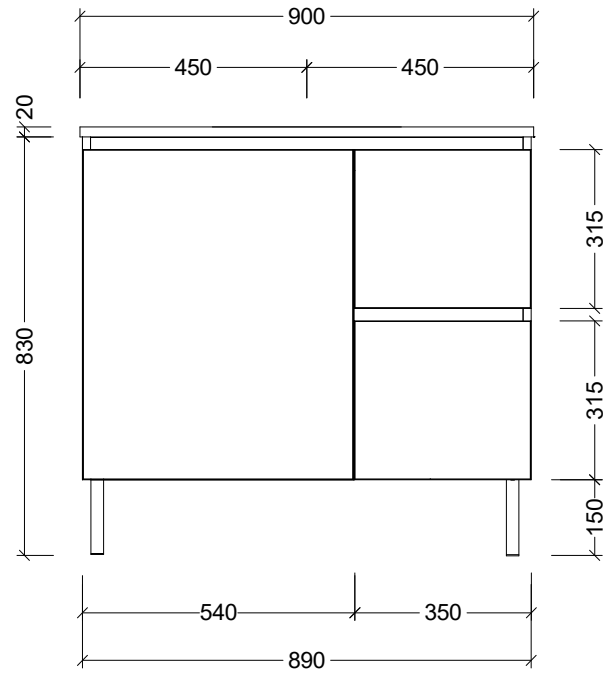

## CABINET DETAILS

Range	Nevada 900
Description	Centre Bowl on Legs
Cabinet SKU	NEV-VCO-900-C-X-L
TOP DETAILS	
Available Tops:	Alpha Ceramic
	Regal Mineral
	Stadium Mineral
	SilkSurface
	Stone

**Timberline Bathroom Products Pty Ltd**  
 22 Myrtle Drive, Armidale NSW 2350  
[www.timberline.com.au](http://www.timberline.com.au) | 02 6773 8500

PLEASE NOTE: Due to the manufacturing process of ceramic tops, size variation (+/- 3%) is to be expected. E&OE. Copyright ©

LH and RH Drawer Options Available