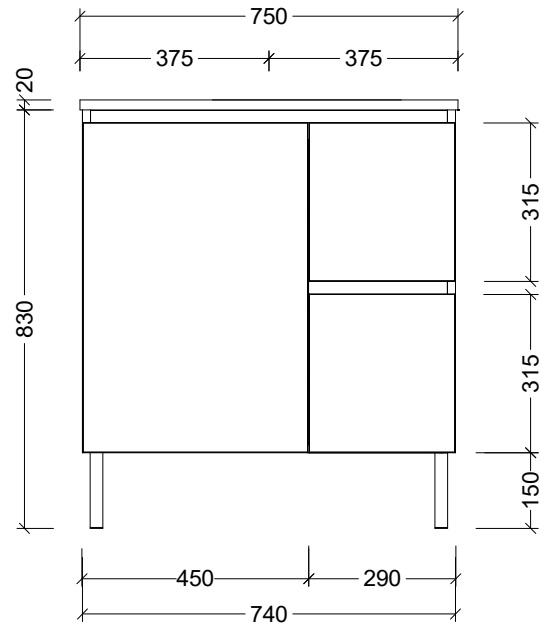

## CABINET DETAILS

Range	Nevada 750
Description	Centre Bowl on Legs
Cabinet SKU	NEV-VCO-750-C-X-L
TOP DETAILS	
Available Tops:	Alpha Ceramic
	Regal Mineral
	Stadium Mineral
	SilkSurface
	Stone

**Timberline Bathroom Products Pty Ltd**  
 22 Myrtle Drive, Armidale NSW 2350  
[www.timberline.com.au](http://www.timberline.com.au) | 02 6773 8500

PLEASE NOTE: Due to the manufacturing process of ceramic tops, size variation (+/- 3%) is to be expected. E&OE. Copyright ©

LH and RH Drawer Options Available