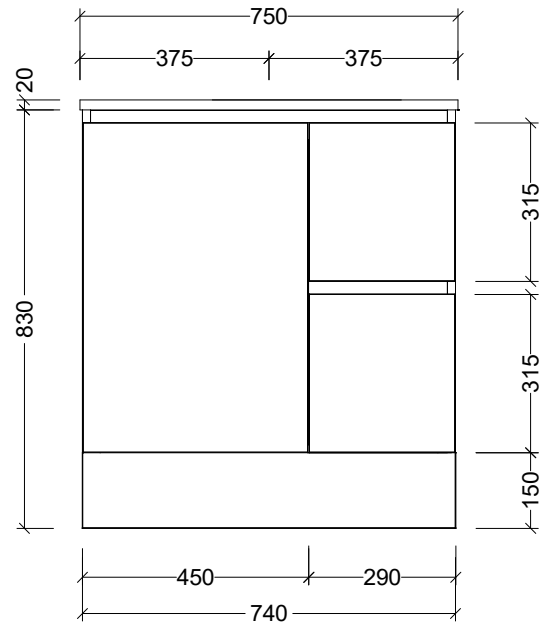

## CABINET DETAILS

Range	Nevada 750
Description	Centre Bowl Freestanding
Cabinet SKU	NEV-VCO-750-C-X-F
TOP DETAILS	
Available Tops:	Alpha Ceramic
	Regal Mineral
	Stadium Mineral
	SilkSurface
	Stone

**Timberline Bathroom Products Pty Ltd**  
 22 Myrtle Drive, Armidale NSW 2350  
[www.timberline.com.au](http://www.timberline.com.au) | 02 6773 8500

PLEASE NOTE: Due to the manufacturing process of ceramic tops, size variation (+/- 3%) is to be expected. E&OE. Copyright ©

LH and RH Drawer Options Available