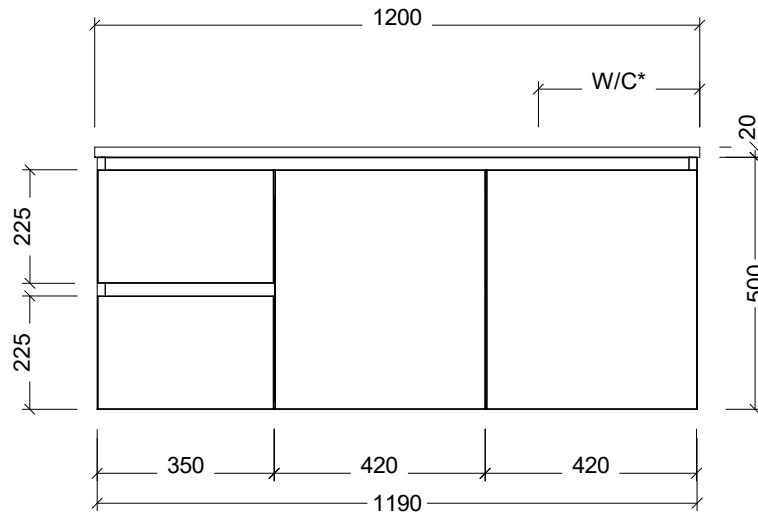

CABINET DETAILS

Range	Nevada 1200
Description	Right Bowl Wall Hung
Cabinet SKU	NEV-VCO-1200-R-X-W

TOP DETAILS

Available Tops:	Waste Centres (mm):
Regal Acrylic	310
SilkSurface	320
Stone	320

Timberline Bathroom Products Pty Ltd
 22 Myrtle Drive, Armidale NSW 2350
 www.timberline.com.au | 02 6773 8500

PLEASE NOTE: Due to the manufacturing process of ceramic tops, size variation (+/- 3%) is to be expected. E&OE. Copyright ©

*Refer to table for waste centre details