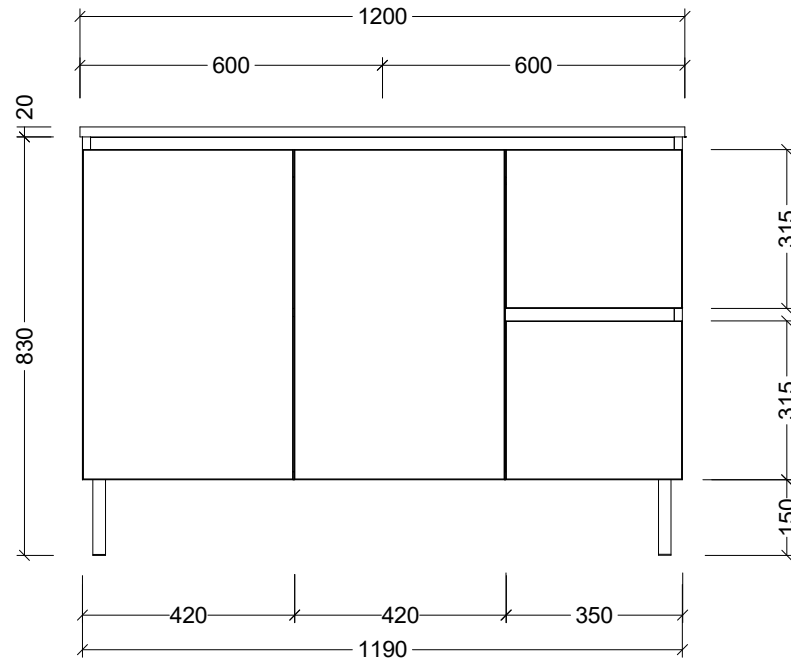

CABINET DETAILS

Range	Nevada 1200
Description	Centre Bowl on Legs
Cabinet SKU	NEV-VCO-1200-C-X-L
TOP DETAILS	
Available Tops:	Alpha Ceramic
	Regal Mineral
	Stadium Mineral
	SilkSurface
	Stone

Timberline Bathroom Products Pty Ltd
 22 Myrtle Drive, Armidale NSW 2350
www.timberline.com.au | 02 6773 8500

PLEASE NOTE: Due to the manufacturing process of ceramic tops, size variation (+/- 3%) is to be expected. E&OE. Copyright ©

LH and RH Drawer Options Available