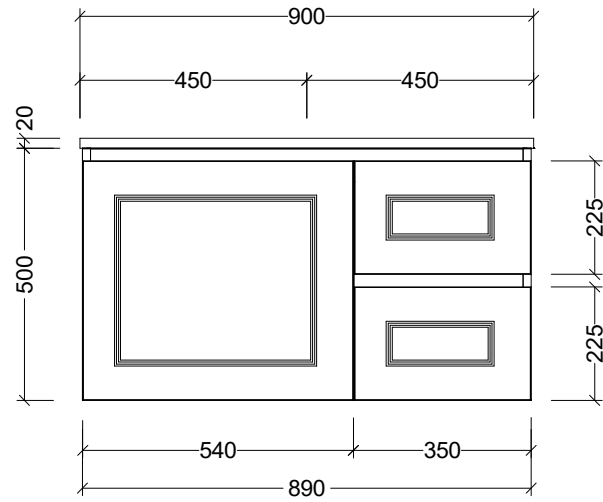

CABINET DETAILS

Range	Nevada Classic 900
Description	Centre Bowl Wall Hung
Cabinet SKU	NCV-VCO-900-C-X-W
TOP DETAILS	
Available Tops:	Alpha Ceramic
	Regal Mineral
	Stadium Mineral
	SilkSurface
	Stone

Timberline Bathroom Products Pty Ltd
 22 Myrtle Drive, Armidale NSW 2350
www.timberline.com.au | 02 6773 8500

PLEASE NOTE: Due to the manufacturing process of ceramic tops, size variation (+/- 3%) is to be expected. E&OE. Copyright ©

LH and RH Drawer Options Available