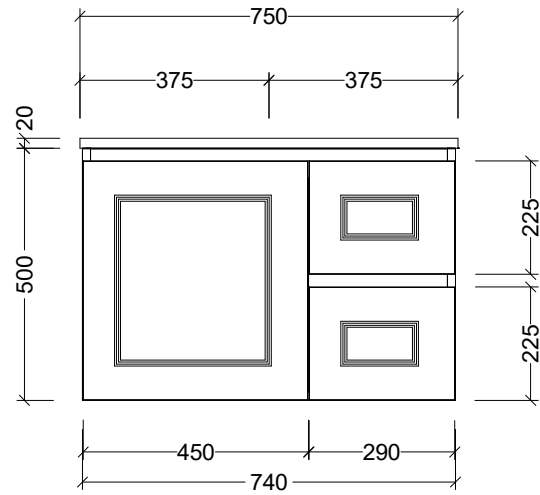

CABINET DETAILS

Range	Nevada Classic 750
Description	Centre Bowl Wall Hung
Cabinet SKU	NCV-VCO-750-C-X-W
TOP DETAILS	
Available Tops:	Alpha Ceramic
	Regal Mineral
	Stadium Mineral
	SilkSurface
	Stone

Timberline Bathroom Products Pty Ltd
 22 Myrtle Drive, Armidale NSW 2350
www.timberline.com.au | 02 6773 8500

PLEASE NOTE: Due to the manufacturing process of ceramic tops, size variation (+/- 3%) is to be expected. E&OE. Copyright ©

LH and RH Drawer Options Available