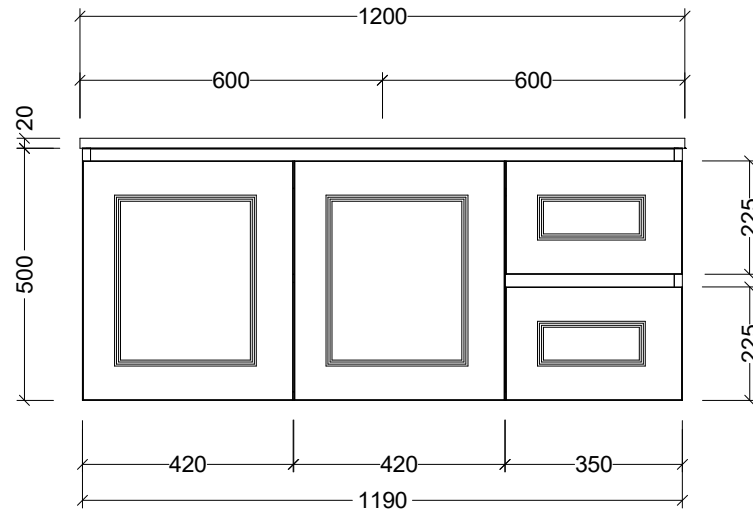

CABINET DETAILS

Range	Nevada Classic 1200
Description	Centre Bowl Wall Hung
Cabinet SKU	NCV-VCO-1200-C-X-W
TOP DETAILS	
Available Tops:	Alpha Ceramic
	Regal Mineral
	Stadium Mineral
	SilkSurface
	Stone

Timberline Bathroom Products Pty Ltd
22 Myrtle Drive, Armidale NSW 2350
www.timberline.com.au | 02 6773 8500

PLEASE NOTE: Due to the manufacturing process of ceramic tops, size variation (+/- 3%) is to be expected. E&OE. Copyright ©

LH and RH Drawer Options Available