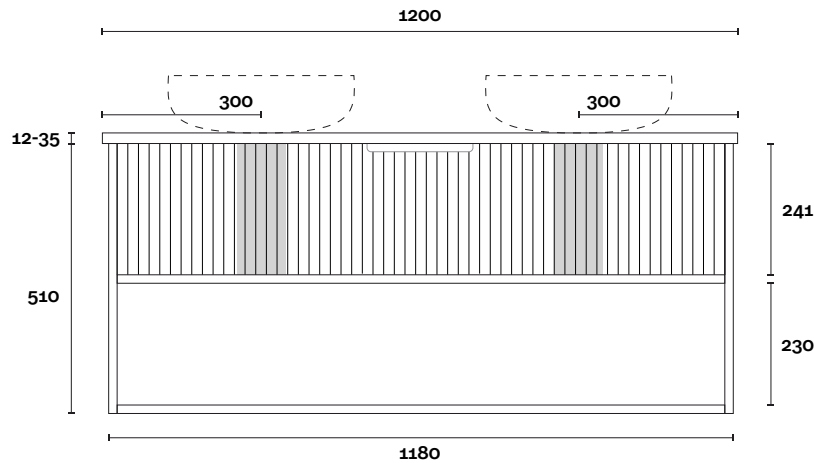

Merewether

Merewether 7 1200mm double basin

Top Thickness

Caesarstone: 20mm

Dekton: 12mm

Stone Ambassador: 20mm

Vasari: 12mm

Symphony: 20mm

Timber: 30-35mm

(Above counter only)

Note:

- Stone & Timber waste centre: 600mm std (may vary depending on basin)

Plumbing allowance

PROFILE

CONFIGURATION

Wallmount