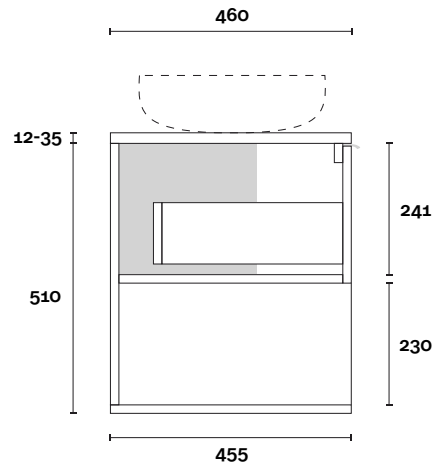

Vasari: 12mm

Symphony: 20mm

Timber: 30-35mm

(Above counter only)

Note:

- Stone & Timber waste centre: 750mm std (may vary depending on basin)

Plumbing allowance

PROFILE

CONFIGURATION

Wallmount

TOP DRAWER BOX

MARQUIS

Merewether

Merewether 12 1800mm off centre basin

Top Thickness

Caesarstone: 20mm

Dekton: 12mm

Stone Ambassador: 20mm

Vasari: 12mm

Symphony: 20mm

Timber: 30-35mm

(Above counter only)

Note:

- Stone & Timber waste centre: 450mm std (may vary depending on basin)

 Plumbing allowance

PROFILE

CONFIGURATION

Wallmount

TOP DRAWER BOX

MARQUIS

Merewether

Merewether 13 1800mm double basin