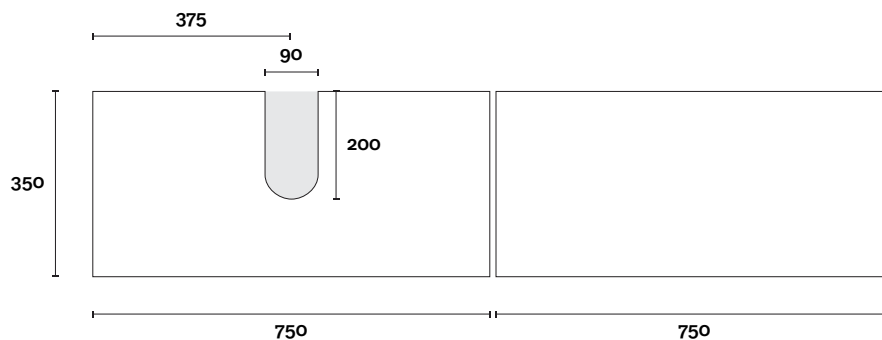

TOP DRAWER BOX