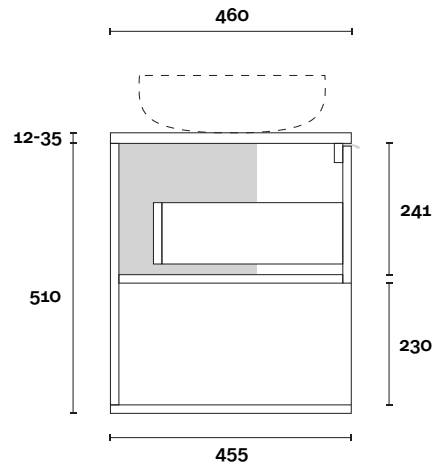

Vasari: 12mm

Symphony: 20mm

Timber: 30-35mm

(Above counter only)

Note:

- Stone & Timber waste centre: 300mm std (may vary depending on basin)
- Available with left or right hand basin

 **Plumbing allowance**

PROFILE

CONFIGURATION

Wallmount

TOP DRAWER BOX

MARQUIS

Merewether

Merewether 6 1200mm off centre basin

Top Thickness

Caesarstone: 20mm

Dekton: 12mm

Stone Ambassador: 20mm

Vasari: 12mm

Symphony: 20mm

Timber: 30-35mm

(Above counter only)

Note:

• Stone & Timber waste centre:
300mm std (may vary depending on basin)

• Available with left or right hand basin

 Plumbing allowance

PROFILE

CONFIGURATION

Wallmount

TOP DRAWER BOX

MARQUIS