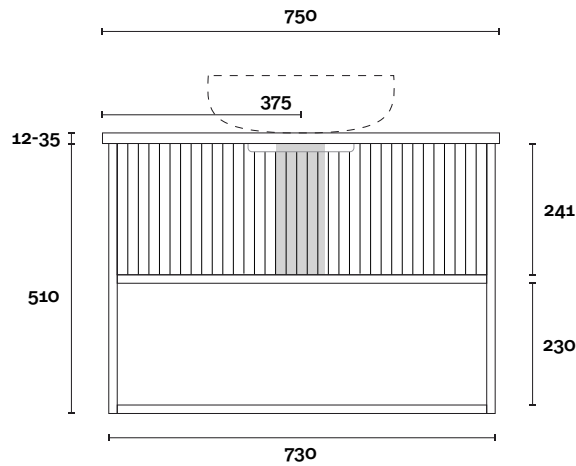

Symphony: 20mm

Timber: 30-35mm
(Above counter only)

Note:

- Stone & Timber waste centre:
300mm std (may vary depending on basin)

Plumbing allowance

PROFILE

CONFIGURATION

Wallmount

TOP DRAWER BOX

MARQUIS

Merewether

Merewether 2 750mm centre basin

Top Thickness

Caesarstone: 20mm

Dekton: 12mm

Stone Ambassador: 20mm

Vasari: 12mm

Symphony: 20mm

Timber: 30-35mm

(Above counter only)

Note:

- Stone & Timber waste centre: 375mm std (may vary depending on basin)

Plumbing allowance

PROFILE

CONFIGURATION

Wallmount

TOP DRAWER BOX

MARQUIS

Merewether

Merewether 3 900mm centre basin

Top Thickness

Caesarstone: 20mm
Dekton: 12mm
Stone Ambassador: 20mm
Vasari: 12mm
Symphony: 20mm
Timber: 30-35mm
(Above counter only)