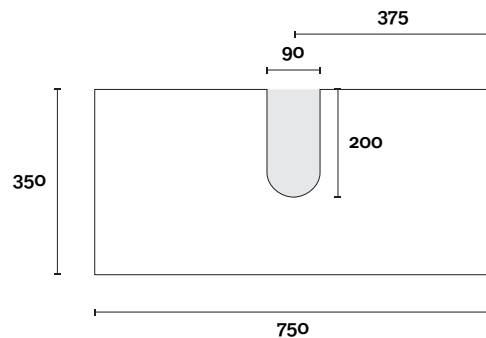

Symphony: 20mm

Timber: 30-35mm
(Above counter only)

Note:

- Stone & Timber waste centre:
300mm std (may vary depending on basin)

Plumbing allowance

PROFILE

CONFIGURATION

Wallmount

TOP DRAWER BOX

MARQUIS

Merewether

Merewether 2 750mm centre basin

Top Thickness

Caesarstone: 20mm

Dekton: 12mm

Stone Ambassador: 20mm

Vasari: 12mm

Symphony: 20mm

Timber: 30-35mm

(Above counter only)

Note:

- Stone & Timber waste centre: 375mm std (may vary depending on basin)

Plumbing allowance

PROFILE

CONFIGURATION

Wallmount

TOP DRAWER BOX

MARQUIS

Merewether

Merewether 3 900mm centre basin

Top Thickness

Caesarstone: 20mm
Dekton: 12mm
Stone Ambassador: 20mm
Vasari: 12mm
Symphony: 20mm
Timber: 30-35mm
(Above counter only)