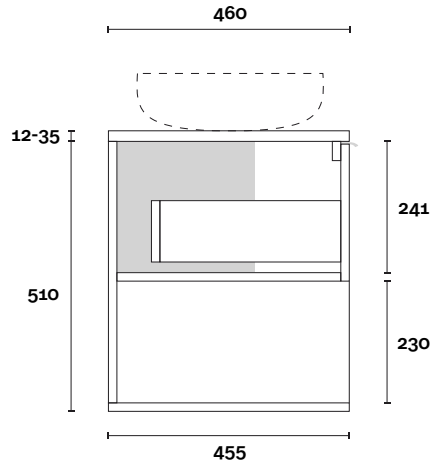

Timber: 30-35mm

(Above counter only)

Note:

- Stone & Timber waste centre: 600mm std (may vary depending on basin)

Plumbing allowance

PROFILE

CONFIGURATION

Wallmount

Vasari: 12mm

Symphony: 20mm

Timber: 30-35mm

(Above counter only)

Note:

- Stone & Timber waste centre: 300mm std (may vary depending on basin)

 Plumbing allowance

PROFILE

CONFIGURATION

Wallmount

TOP DRAWER BOX

MARQUIS

Merewether

Merewether 9 1500mm off centre basin

Top Thickness

Caesarstone: 20mm
Dekton: 12mm
Stone Ambassador: 20mm
Vasari: 12mm
Symphony: 20mm
Timber: 30-35mm
(Above counter only)

Note:

- Stone & Timber waste centre: 375mm std (may vary depending on basin)
- Available with left or right hand basin

 Plumbing allowance

PROFILE

CONFIGURATION

Wallmount

TOP DRAWER BOX

MARQUIS