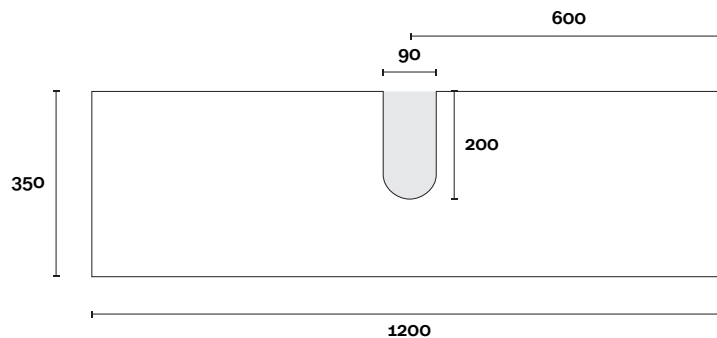

Vasari: 12mm

Symphony: 20mm

Timber: 30-35mm

(Above counter only)

Note:

- Stone & Timber waste centre: 300mm std (may vary depending on basin)
- Available with left or right hand basin

 **Plumbing allowance**

PROFILE

CONFIGURATION

Wallmount

TOP DRAWER BOX

MARQUIS

Merewether

Merewether 6 1200mm off centre basin

Top Thickness

Caesarstone: 20mm

Dekton: 12mm

Stone Ambassador: 20mm

Vasari: 12mm

Symphony: 20mm

Timber: 30-35mm

(Above counter only)

Note: