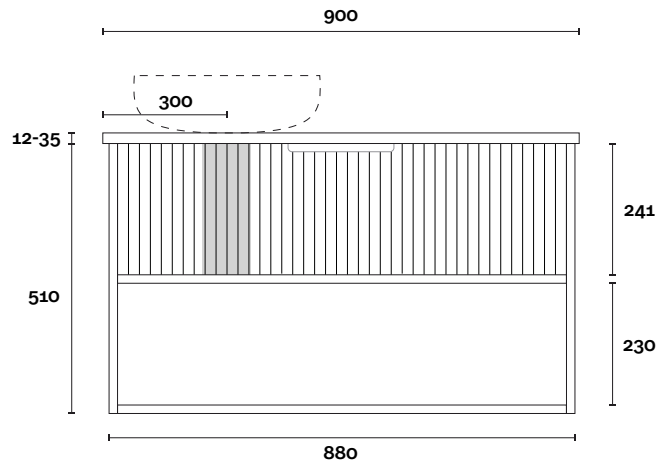

Merewether

Merewether 4 900mm off centre basin

Top Thickness

Caesarstone: 20mm

Dekton: 12mm

Stone Ambassador: 20mm

Vasari: 12mm

Symphony: 20mm

Timber: 30-35mm

(Above counter only)

Note:

- Stone & Timber waste centre: 300mm std (may vary depending on basin)
- Available with left or right hand basin

 Plumbing allowance

PROFILE

CONFIGURATION

Wallmount

TOP DRAWER BOX

MARQUIS

Merewether

Merewether 5 1200mm centre basin

Top Thickness

Caesarstone: 20mm

Dekton: 12mm

Stone Ambassador: 20mm

Vasari: 12mm

Symphony: 20mm

Timber: 30-35mm

(Above counter only)

Note:

- Stone & Timber waste centre: 300mm std (may vary depending on basin)
- Available with left or right hand basin

 **Plumbing allowance**