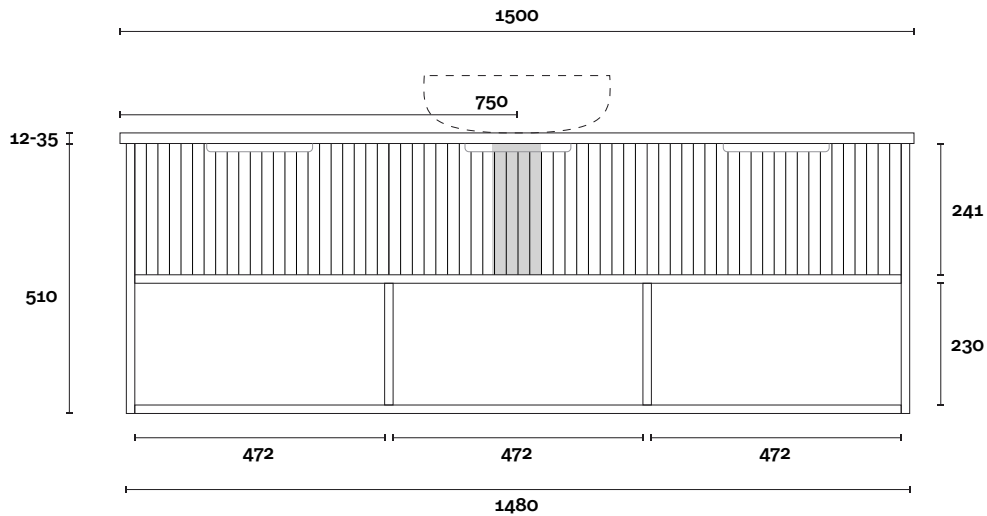

Vasari: 12mm

Symphony: 20mm

Timber: 30-35mm

(Above counter only)

Note:

- Stone & Timber waste centre: 300mm std (may vary depending on basin)

 Plumbing allowance

PROFILE

CONFIGURATION

Wallmount

TOP DRAWER BOX

MARQUIS

Merewether

Merewether 9 1500mm off centre basin

Top Thickness

Caesarstone: 20mm
Dekton: 12mm
Stone Ambassador: 20mm
Vasari: 12mm
Symphony: 20mm
Timber: 30-35mm
(Above counter only)