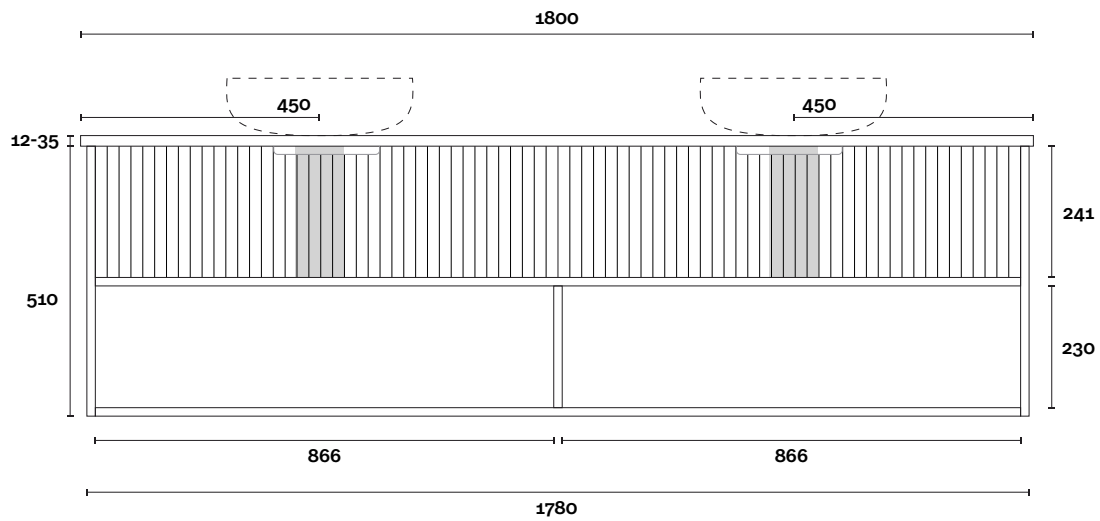

CONFIGURATION

Wallmount