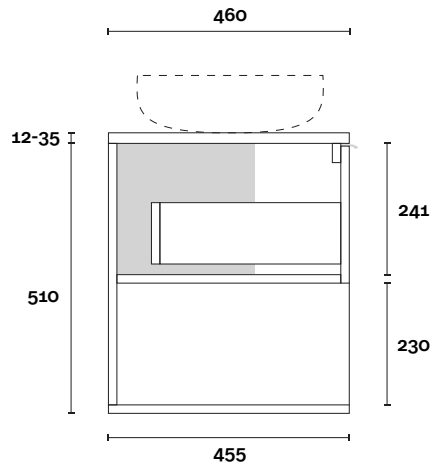

Vasari: 12mm

Symphony: 20mm

Timber: 30-35mm

(Above counter only)

Note:

- Stone & Timber waste centre: 750mm std (may vary depending on basin)

Plumbing allowance

PROFILE

CONFIGURATION

Wallmount

TOP DRAWER BOX

MARQUIS

Merewether

Merewether 12 1800mm off centre basin

Top Thickness

Caesarstone: 20mm

Top Thickness

Caesarstone: 20mm
Dekton: 12mm
Stone Ambassador: 20mm
Vasari: 12mm
Symphony: 20mm
Timber: 30-35mm
(Above counter only)

Note:

• Stone & Timber waste centre:
450mm std (may vary depending on basin)

 Plumbing allowance

PROFILE

CONFIGURATION

Wallmount

TOP DRAWER BOX