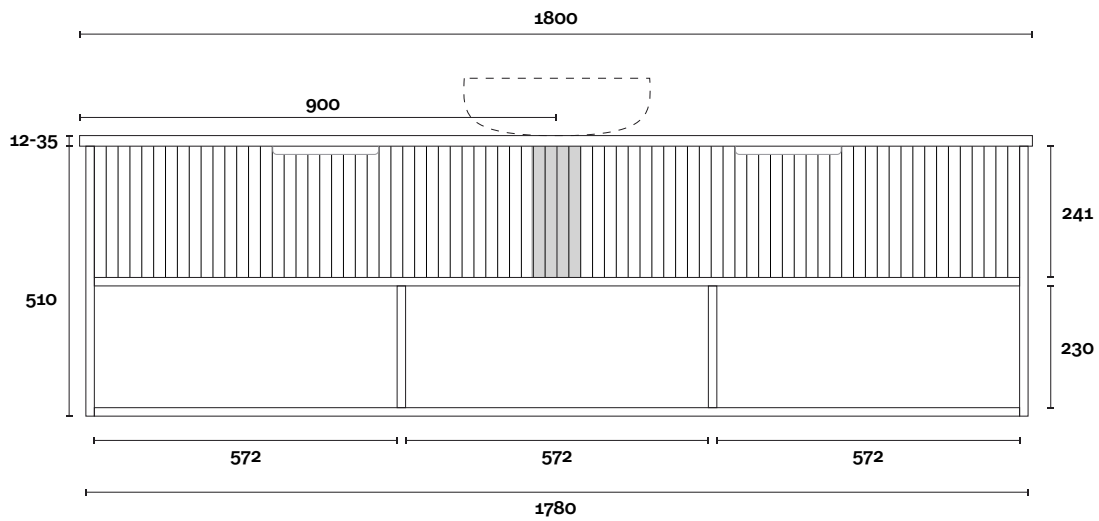

Vasari: 12mm

Symphony: 20mm

Timber: 30-35mm

(Above counter only)

Note:

- Stone & Timber waste centre: 750mm std (may vary depending on basin)

Plumbing allowance

PROFILE

CONFIGURATION

Wallmount

TOP DRAWER BOX

MARQUIS

Merewether

Merewether 12 1800mm off centre basin

Top Thickness

Caesarstone: 20mm