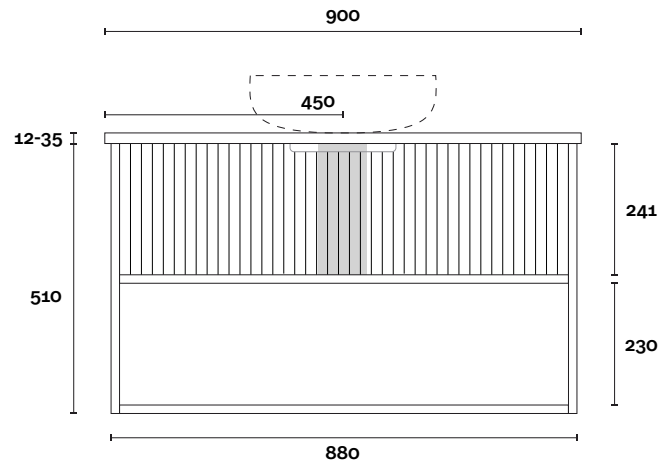

Vasari: 12mm

Symphony: 20mm

Timber: 30-35mm

(Above counter only)

Note:

- Stone & Timber waste centre: 375mm std (may vary depending on basin)

Plumbing allowance

PROFILE

CONFIGURATION

Wallmount

TOP DRAWER BOX

MARQUIS

Merewether

Merewether 3 900mm centre basin

Top Thickness

Caesarstone: 20mm
Dekton: 12mm
Stone Ambassador: 20mm
Vasari: 12mm
Symphony: 20mm
Timber: 30-35mm
(Above counter only)

Note:

• Stone & Timber waste centre:
450mm std (may vary depending on basin)

 Plumbing allowance

PROFILE

CONFIGURATION

Wallmount

TOP DRAWER BOX

MARQUIS

Merewether

Merewether 4 900mm off centre basin

Top Thickness

Caesarstone: 20mm

Dekton: 12mm

Stone Ambassador: 20mm

Vasari: 12mm

Symphony: 20mm