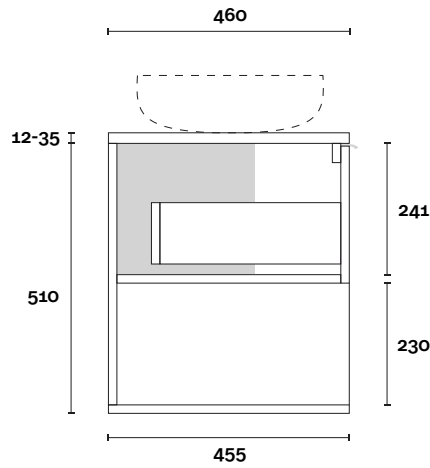

Timber: 30-35mm

(Above counter only)

Note:

- Stone & Timber waste centre: 375mm std (may vary depending on basin)

 Plumbing allowance

PROFILE

CONFIGURATION

Wallmount

TOP DRAWER BOX

MARQUIS

Merewether

Merewether 11 1800mm centre basin

Top Thickness

Caesarstone: 20mm

Dekton: 12mm

Stone Ambassador: 20mm

Vasari: 12mm

Symphony: 20mm

Timber: 30-35mm

(Above counter only)

Note:

- Stone & Timber waste centre: 750mm std (may vary depending on basin)

Plumbing allowance

PROFILE

CONFIGURATION

Wallmount

TOP DRAWER BOX

MARQUIS

Merewether

Merewether 12 1800mm off centre basin

Top Thickness

Caesarstone: 20mm