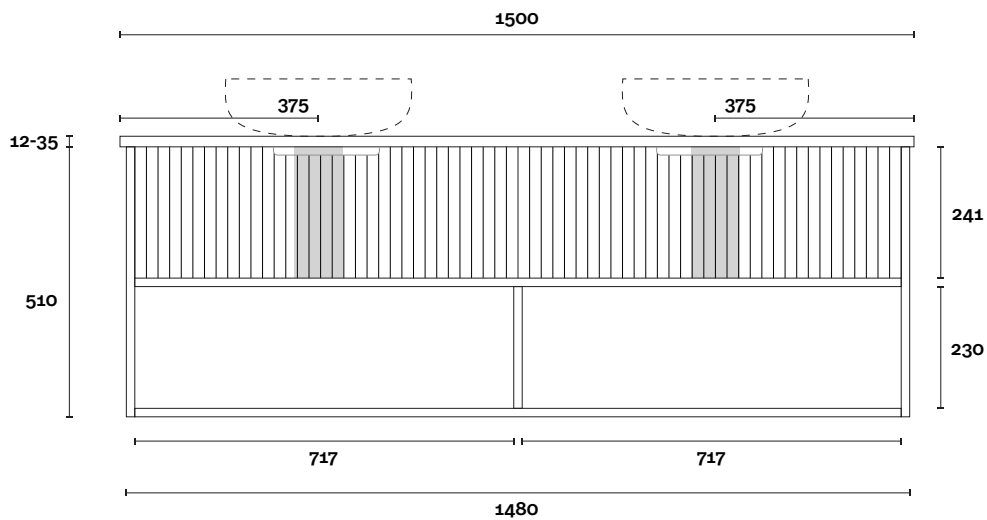

Merewether

Merewether 10 1500mm double basin

Top Thickness

Caesarstone: 20mm

Dekton: 12mm

Stone Ambassador: 20mm

Vasari: 12mm

Symphony: 20mm

Timber: 30-35mm

(Above counter only)

Note:

- Stone & Timber waste centre: 375mm std (may vary depending on basin)

 Plumbing allowance

PROFILE

CONFIGURATION

Wallmount

TOP DRAWER BOX

MARQUIS

Merewether

Merewether 11 1800mm centre basin

Top Thickness

Caesarstone: 20mm

Dekton: 12mm

Stone Ambassador: 20mm