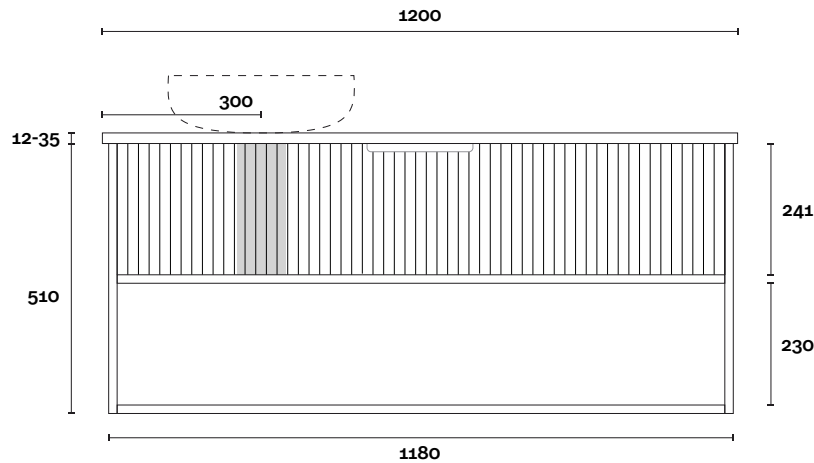

CONFIGURATION

Wallmount