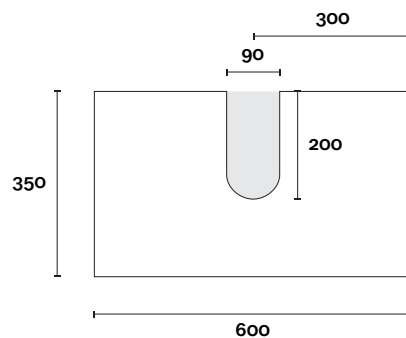

MARQUIS

Merewether

Merewether 1 600mm centre basin

Top Thickness

Caesarstone: 20mm

Dekton: 12mm

Stone Ambassador: 20mm

Vasari: 12mm

Symphony: 20mm

Timber: 30-35mm
(Above counter only)

Note:

- Stone & Timber waste centre:
300mm std (may vary depending on basin)

Plumbing allowance

PROFILE

CONFIGURATION

Wallmount

TOP DRAWER BOX

MARQUIS

Merewether

Merewether 2 750mm centre basin

Top Thickness

Caesarstone: 20mm

Dekton: 12mm

Stone Ambassador: 20mm

Vasari: 12mm

Symphony: 20mm

Timber: 30-35mm

(Above counter only)

Note:

- Stone & Timber waste centre: 375mm std (may vary depending on basin)

Plumbing allowance

PROFILE