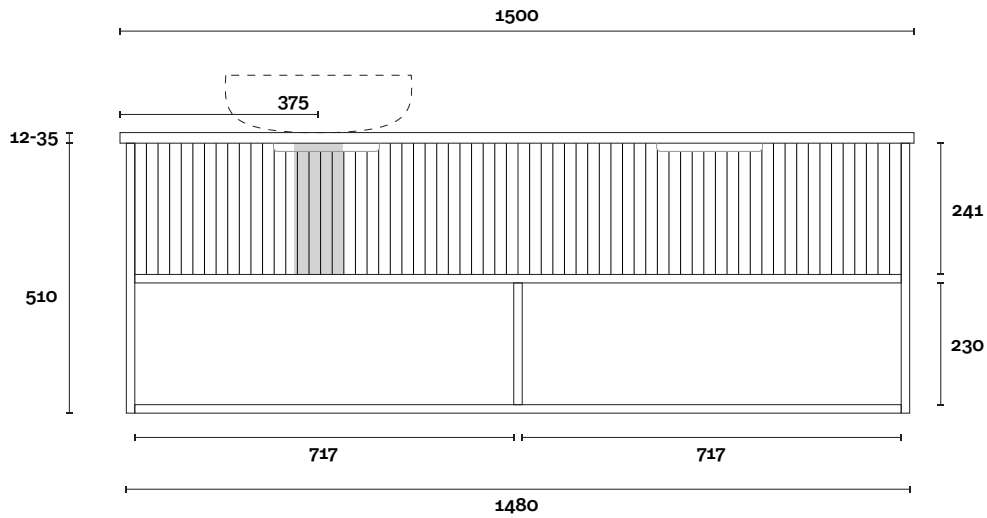

Note:

- Stone & Timber waste centre: 375mm std (may vary depending on basin)
- Available with left or right hand basin

 Plumbing allowance

PROFILE

CONFIGURATION

Wallmount

TOP DRAWER BOX

MARQUIS

Merewether

Merewether 10 1500mm double basin

Top Thickness

Caesarstone: 20mm

Dekton: 12mm

Stone Ambassador: 20mm

Vasari: 12mm

Symphony: 20mm