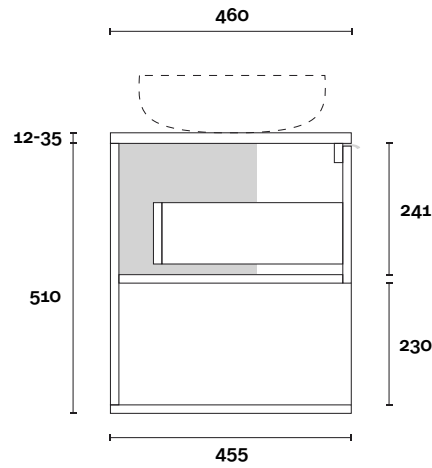

Symphony: 20mm

Timber: 30-35mm
(Above counter only)

Note:

- Stone & Timber waste centre:
300mm std (may vary depending on basin)

Plumbing allowance

PROFILE

CONFIGURATION

Wallmount

Vasari: 12mm

Symphony: 20mm

Timber: 30-35mm

(Above counter only)

Note:

- Stone & Timber waste centre: 375mm std (may vary depending on basin)

Plumbing allowance

PROFILE

CONFIGURATION

Wallmount

TOP DRAWER BOX

MARQUIS

Merewether

Merewether 3 900mm centre basin

Top Thickness

Caesarstone: 20mm
Dekton: 12mm
Stone Ambassador: 20mm
Vasari: 12mm
Symphony: 20mm
Timber: 30-35mm
(Above counter only)

Note:

• Stone & Timber waste centre:
450mm std (may vary depending on basin)

 Plumbing allowance

PROFILE

CONFIGURATION

Wallmount

TOP DRAWER BOX

MARQUIS