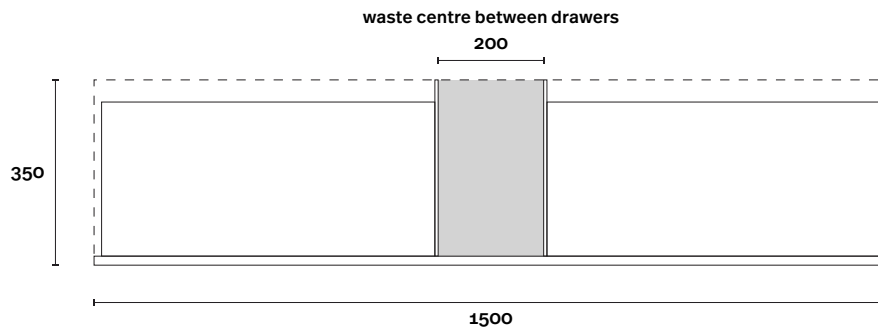

TOP DRAWER BOX