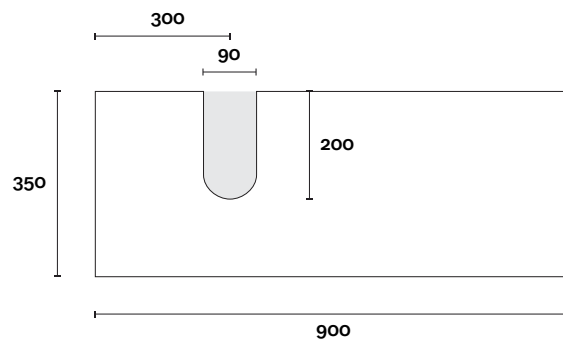

Merewether

Merewether 4 900mm off centre basin

Top Thickness

Caesarstone: 20mm

Dekton: 12mm

Stone Ambassador: 20mm

Vasari: 12mm

Symphony: 20mm

Timber: 30-35mm

(Above counter only)

Note:

- Stone & Timber waste centre: 300mm std (may vary depending on basin)
- Available with left or right hand basin

 Plumbing allowance

PROFILE

CONFIGURATION

Wallmount

TOP DRAWER BOX

MARQUIS

Merewether

Merewether 5 1200mm centre basin

Top Thickness

Caesarstone: 20mm

Dekton: 12mm

Stone Ambassador: 20mm