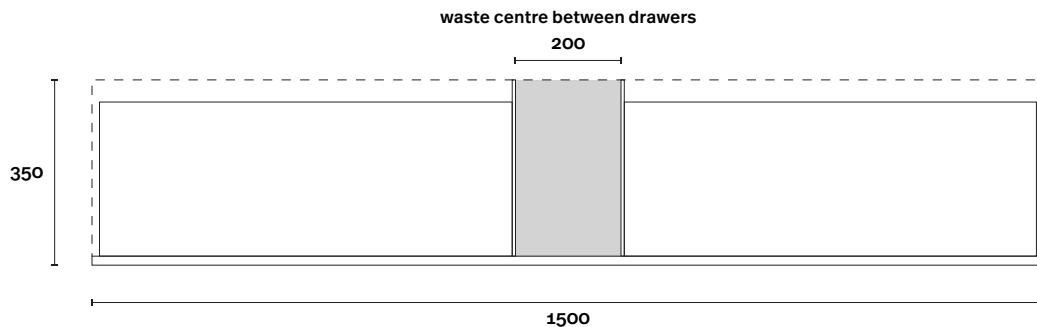

TOP DRAWER BOX