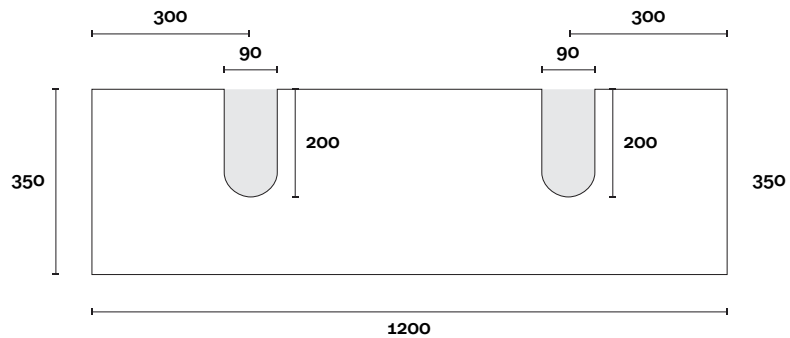

Merewether

Merewether 7 1200mm double basin

Top Thickness

Caesarstone: 20mm

Dekton: 12mm

Stone Ambassador: 20mm

Vasari: 12mm

Symphony: 20mm

Timber: 30-35mm

(Above counter only)

Note:

- Stone & Timber waste centre: 600mm std (may vary depending on basin)

Plumbing allowance

PROFILE

CONFIGURATION

Wallmount

TOP DRAWER BOX

MARQUIS

Merewether

Merewether 8 1500mm centre basin

Top Thickness

Caesarstone: 20mm

Dekton: 12mm

Stone Ambassador: 20mm

Vasari: 12mm

Symphony: 20mm

Timber: 30-35mm

(Above counter only)

Note:

- Stone & Timber waste centre: 300mm std (may vary depending on basin)

 Plumbing allowance

PROFILE