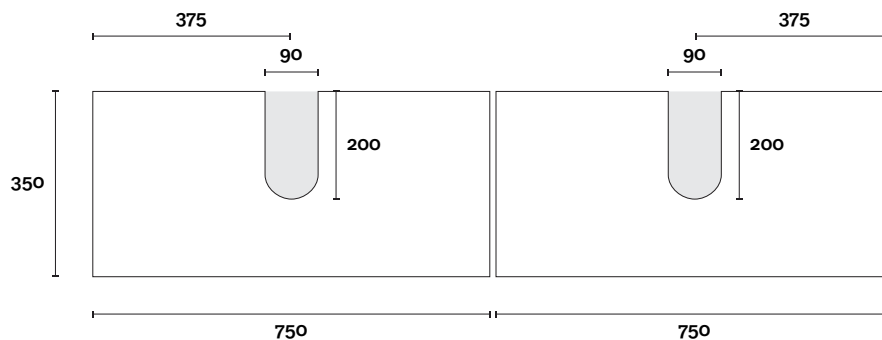

Merewether

Merewether 10 1500mm double basin

Top Thickness

Caesarstone: 20mm

Dekton: 12mm

Stone Ambassador: 20mm

Vasari: 12mm

Symphony: 20mm

Timber: 30-35mm

(Above counter only)

Note:

- Stone & Timber waste centre: 375mm std (may vary depending on basin)

 Plumbing allowance

PROFILE

CONFIGURATION

Wallmount

TOP DRAWER BOX

MARQUIS

Merewether

Merewether 11 1800mm centre basin

Top Thickness

Caesarstone: 20mm

Dekton: 12mm

Stone Ambassador: 20mm

Vasari: 12mm

Symphony: 20mm

Timber: 30-35mm

(Above counter only)

Note:

- Stone & Timber waste centre: 750mm std (may vary depending on basin)

Plumbing allowance

PROFILE