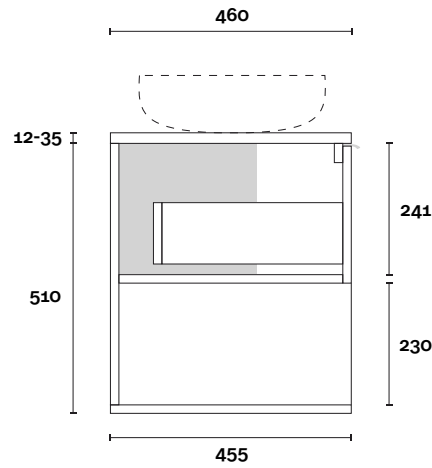

Timber: 30-35mm

(Above counter only)

Note:

- Stone & Timber waste centre: 300mm std (may vary depending on basin)
- Available with left or right hand basin

 Plumbing allowance

PROFILE

CONFIGURATION

Wallmount

Vasari: 12mm

Symphony: 20mm

Timber: 30-35mm

(Above counter only)

Note:

- Stone & Timber waste centre: 300mm std (may vary depending on basin)
- Available with left or right hand basin

 **Plumbing allowance**

PROFILE

CONFIGURATION

Wallmount

TOP DRAWER BOX

MARQUIS

Merewether

Merewether 6 1200mm off centre basin

Top Thickness