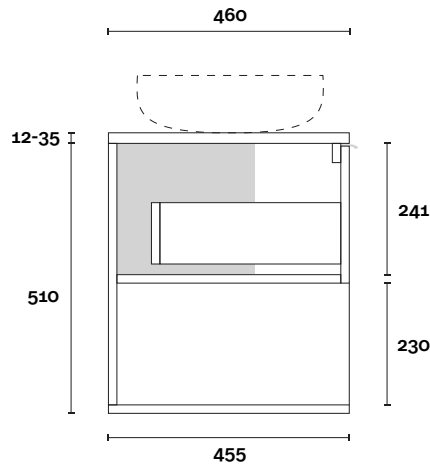

Merewether

Merewether 4 900mm off centre basin

Top Thickness

Caesarstone: 20mm

Dekton: 12mm

Stone Ambassador: 20mm

Vasari: 12mm

Symphony: 20mm

Timber: 30-35mm

(Above counter only)

Note:

- Stone & Timber waste centre: 300mm std (may vary depending on basin)
- Available with left or right hand basin

 Plumbing allowance

PROFILE

CONFIGURATION

Wallmount

TOP DRAWER BOX

MARQUIS

Merewether

Merewether 5 1200mm centre basin

Top Thickness

Caesarstone: 20mm

Dekton: 12mm

Stone Ambassador: 20mm

Vasari: 12mm

Symphony: 20mm

Timber: 30-35mm

(Above counter only)

Note:

- Stone & Timber waste centre: 300mm std (may vary depending on basin)
- Available with left or right hand basin

 **Plumbing allowance**