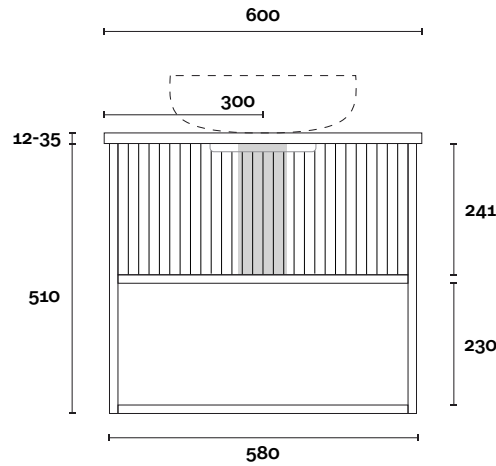

MARQUIS

Merewether

Merewether 1 600mm centre basin

Top Thickness

Caesarstone: 20mm

Dekton: 12mm

Stone Ambassador: 20mm

Vasari: 12mm

Symphony: 20mm

Timber: 30-35mm
(Above counter only)

Note:

- Stone & Timber waste centre:
300mm std (may vary depending on basin)

Plumbing allowance

PROFILE

CONFIGURATION

Wallmount

TOP DRAWER BOX

MARQUIS

Merewether

Merewether 2 750mm centre basin

Top Thickness

Caesarstone: 20mm

Dekton: 12mm

Stone Ambassador: 20mm

CONFIGURATION

Wallmount

TOP DRAWER BOX

MARQUIS

Merewether

Merewether 3 900mm centre basin

Top Thickness

Caesarstone: 20mm
Dekton: 12mm
Stone Ambassador: 20mm
Vasari: 12mm
Symphony: 20mm
Timber: 30-35mm
(Above counter only)