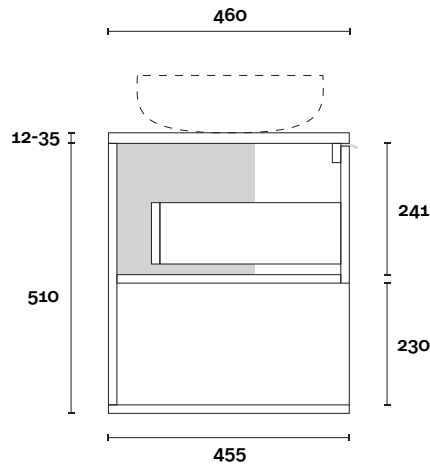

Vasari: 12mm

Symphony: 20mm

Timber: 30-35mm

(Above counter only)

Note:

- Stone & Timber waste centre: 300mm std (may vary depending on basin)
- Available with left or right hand basin

 **Plumbing allowance**

Timber: 30-35mm

(Above counter only)

Note:

- Stone & Timber waste centre: 600mm std (may vary depending on basin)

Plumbing allowance

PROFILE

CONFIGURATION

Wallmount

TOP DRAWER BOX

MARQUIS

Merewether

Merewether 8 1500mm centre basin

Top Thickness

Caesarstone: 20mm

Dekton: 12mm

Stone Ambassador: 20mm

Vasari: 12mm

Symphony: 20mm

Timber: 30-35mm

(Above counter only)

Note:

- Stone & Timber waste centre: 300mm std (may vary depending on basin)

 Plumbing allowance

PROFILE