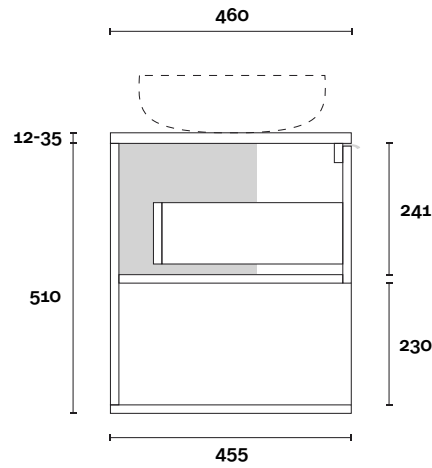

Note:

- Stone & Timber waste centre: 375mm std (may vary depending on basin)
- Available with left or right hand basin

 Plumbing allowance

PROFILE

CONFIGURATION

Wallmount

TOP DRAWER BOX

MARQUIS

Timber: 30-35mm

(Above counter only)

Note:

- Stone & Timber waste centre: 375mm std (may vary depending on basin)

 Plumbing allowance

PROFILE

CONFIGURATION

Wallmount

TOP DRAWER BOX

MARQUIS

Merewether

Merewether 11 1800mm centre basin

Top Thickness

Caesarstone: 20mm

Dekton: 12mm

Stone Ambassador: 20mm

Vasari: 12mm

Symphony: 20mm

Timber: 30-35mm

(Above counter only)

Note:

- Stone & Timber waste centre: 750mm std (may vary depending on basin)

Plumbing allowance

PROFILE