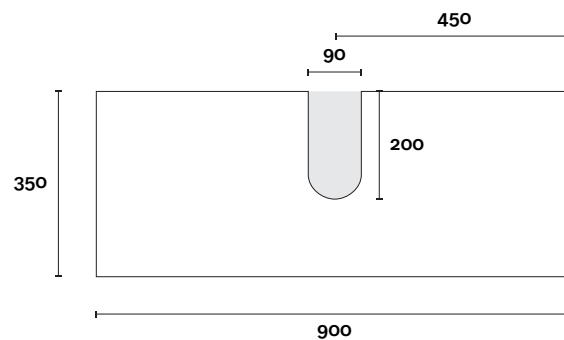

Vasari: 12mm

Symphony: 20mm

Timber: 30-35mm

(Above counter only)

Note:

- Stone & Timber waste centre: 375mm std (may vary depending on basin)

Plumbing allowance

PROFILE

CONFIGURATION

Wallmount

TOP DRAWER BOX

MARQUIS

Merewether

Merewether 3 900mm centre basin

Top Thickness

Caesarstone: 20mm
Dekton: 12mm
Stone Ambassador: 20mm
Vasari: 12mm
Symphony: 20mm
Timber: 30-35mm
(Above counter only)

Note:

• Stone & Timber waste centre:
450mm std (may vary depending on basin)

 Plumbing allowance

PROFILE

CONFIGURATION

Wallmount

TOP DRAWER BOX

MARQUIS

Merewether

Merewether 4 900mm off centre basin

Top Thickness

Caesarstone: 20mm

Dekton: 12mm

Stone Ambassador: 20mm

Vasari: 12mm

Symphony: 20mm