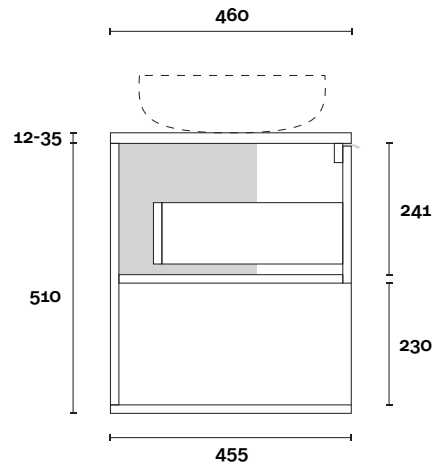

Symphony: 20mm

Timber: 30-35mm
(Above counter only)

Note:

- Stone & Timber waste centre:
300mm std (may vary depending on basin)

Plumbing allowance

PROFILE

CONFIGURATION

Wallmount

TOP DRAWER BOX

MARQUIS

Merewether

Merewether 2 750mm centre basin

Top Thickness

Caesarstone: 20mm

Dekton: 12mm

Stone Ambassador: 20mm

Vasari: 12mm

Symphony: 20mm

Timber: 30-35mm

(Above counter only)

Note:

- Stone & Timber waste centre: 375mm std (may vary depending on basin)

Plumbing allowance

PROFILE

CONFIGURATION

Wallmount

TOP DRAWER BOX

MARQUIS

Merewether

Merewether 3 900mm centre basin

Top Thickness

Caesarstone: 20mm
Dekton: 12mm
Stone Ambassador: 20mm
Vasari: 12mm
Symphony: 20mm
Timber: 30-35mm
(Above counter only)