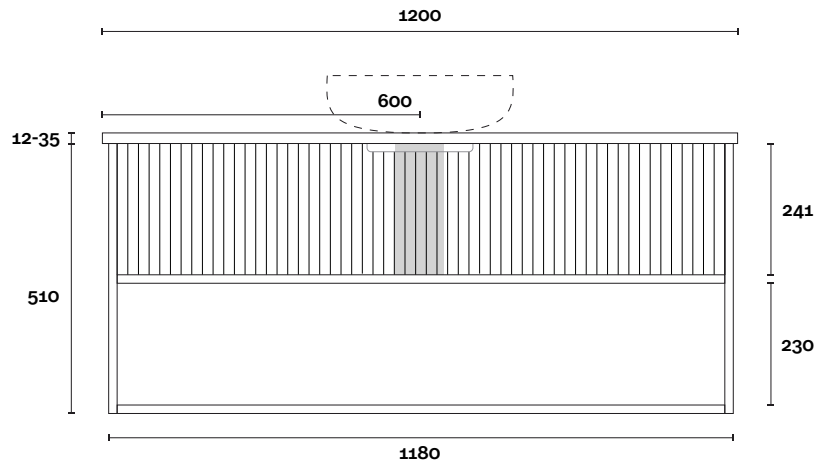

TOP DRAWER BOX

MARQUIS

Merewether

Merewether 5 1200mm centre basin

Top Thickness

Caesarstone: 20mm

Dekton: 12mm

Stone Ambassador: 20mm

Vasari: 12mm

Symphony: 20mm

Timber: 30-35mm

(Above counter only)

Note:

- Stone & Timber waste centre: 300mm std (may vary depending on basin)
- Available with left or right hand basin

 **Plumbing allowance**

PROFILE

CONFIGURATION

Wallmount

TOP DRAWER BOX

MARQUIS

Merewether

Merewether 6 1200mm off centre basin

Top Thickness