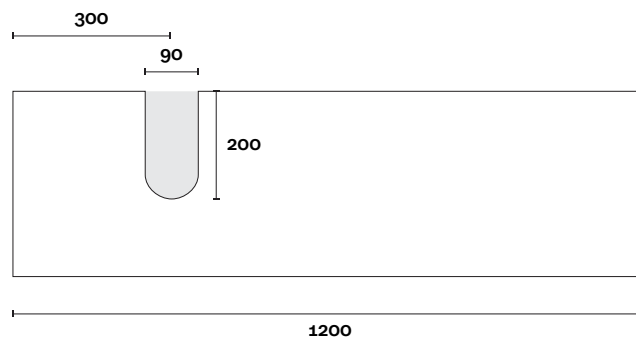

TOP DRAWER BOX