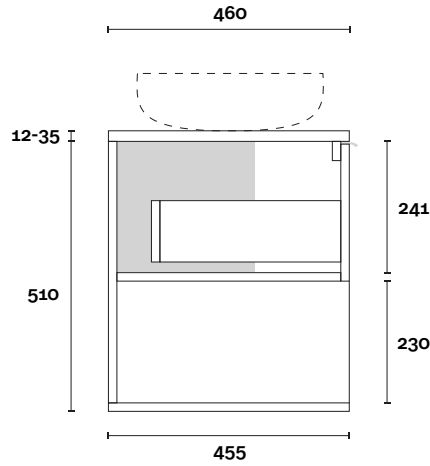

Symphony: 20mm

Timber: 30-35mm
(Above counter only)

Note:

- Stone & Timber waste centre:
300mm std (may vary depending on basin)

Plumbing allowance

PROFILE

CONFIGURATION

Wallmount

TOP DRAWER BOX

MARQUIS

Merewether

Merewether 2 750mm centre basin

Top Thickness

Caesarstone: 20mm

Dekton: 12mm

Stone Ambassador: 20mm

Vasari: 12mm

Symphony: 20mm

Timber: 30-35mm

(Above counter only)

Note:

- Stone & Timber waste centre: 375mm std (may vary depending on basin)

Plumbing allowance

PROFILE

CONFIGURATION

Wallmount

TOP DRAWER BOX

MARQUIS

Merewether

Merewether 3 900mm centre basin

Top Thickness

Caesarstone: 20mm
Dekton: 12mm
Stone Ambassador: 20mm
Vasari: 12mm
Symphony: 20mm
Timber: 30-35mm
(Above counter only)