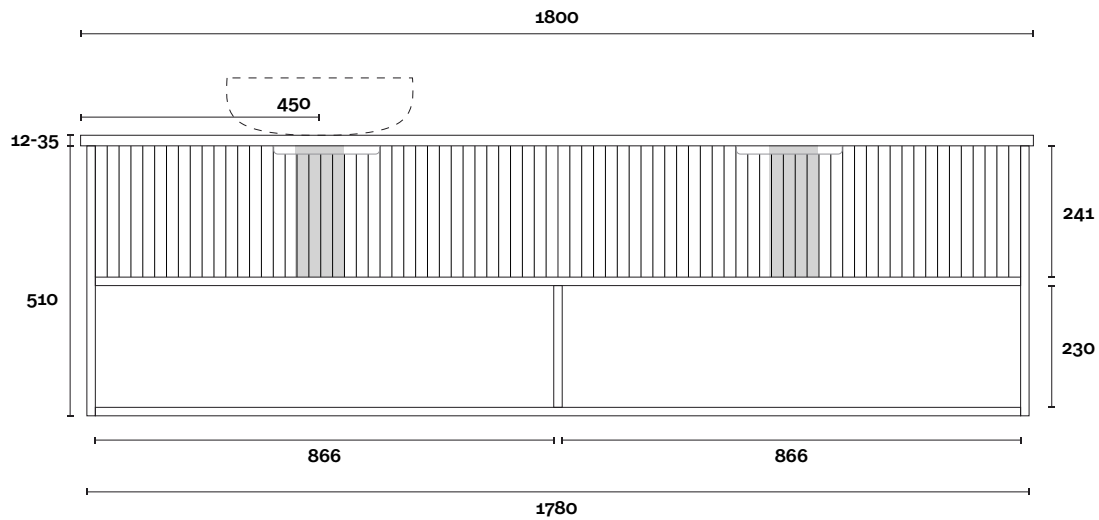

CONFIGURATION

Wallmount