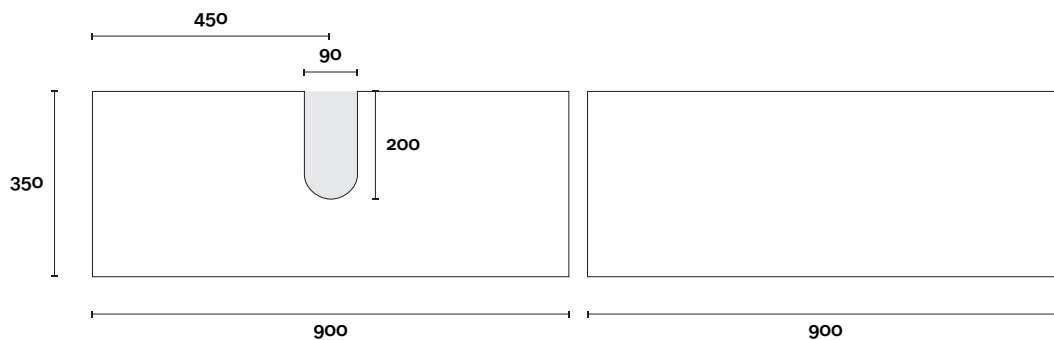

TOP DRAWER BOX