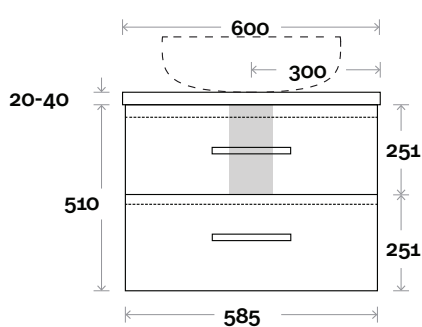

MARQUIS

Marq

Marq 9 600mm all drawer centre basin

Top Thickness

Caesarstone: 20mm
Casa Ceramic top: 20mm
Davos: 40mm
Symphony: 20mm
Nova: 25mm

Note:

- Casa/Davos waste centre: 300mm
- Nova waste centre: 300mm
- Symphony waste centre: 300mm std (may vary depending on basin)

Plumbing allowance

Profile

Configuration

Kick

Legs

Wallmount

Top Drawer Box