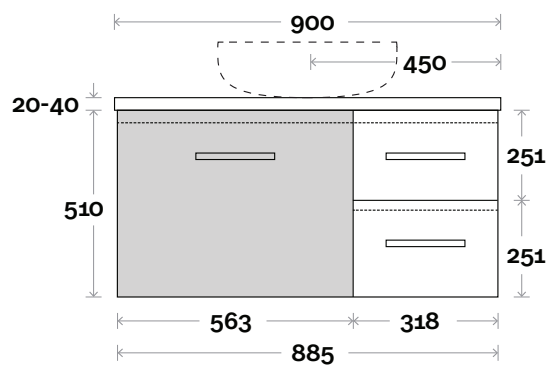

MARQUIS

Marq

Marq 2 750mm centre basin

Top Thickness

Casa Ceramic top: 20mm
 Caesarstone: 20mm
 Davos: 40mm
 Symphony: 20mm
 Nova: 25mm

Note:

- Casa/Davos waste centre: 375mm
- Nova waste centre: 375mm
- Symphony waste centre: 375mm std (may vary depending on basin)
- Available in Left or Right hand drawers

MARQUIS

Marq

Marq 3 900mm centre basin

Top Thickness

Casa Ceramic top: 20mm
 Caesarstone: 20mm
 Davos: 40mm
 Symphony: 20mm
 Nova: 25mm

Note:

- Casa/Davos waste centre: 450mm
- Nova waste centre: 450mm
- Symphony waste centre: 450mm std (may vary depending on basin)
- Available in Left or Right hand drawers

Profile

Configuration

Kick

Legs

Wallmount

All measurements are in 'mm' and are approximate and to be used as a guide only. Installation preparations are not recommended without product onsite.

MARQUIS

Marq

Marq 4 1200mm centre basin

Top Thickness

Casa Ceramic top: 20mm
 Caesarstone: 20mm
 Davos: 40mm
 Symphony: 20mm
 Nova: 25mm

Note:

- Casa/Davos waste centre: 600mm
- Nova waste centre: 600mm
- Symphony waste centre: 600mm std (may vary depending on basin)
- Available in Left or Right hand drawers