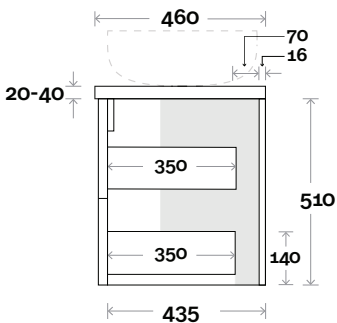

Marq

Marq 10 750mm all drawer centre basin

Top Thickness

Caesarstone: 20mm
 Casa Ceramic top: 20mm
 Davos: 40mm
 Symphony: 20mm
 Nova: 25mm

Note:

- Casa/Davos waste centre: 375mm
- Nova waste centre: 375mm
- Symphony waste centre: 375mm std (may vary depending on basin)

Plumbing allowance

Profile

Configuration

Kick

Legs

Wallmount

Top Drawer Box

MARQUIS

Marq

Marq 11 900mm all drawer centre basin

Top Thickness

Caesarstone: 20mm
 Casa Ceramic top: 20mm
 Davos: 40mm
 Symphony: 20mm
 Nova: 25mm

Note:

- Casa/Davos waste centre: 450mm
- Nova waste centre: 450mm
- Symphony waste centre: 450mm std (may vary depending on basin)