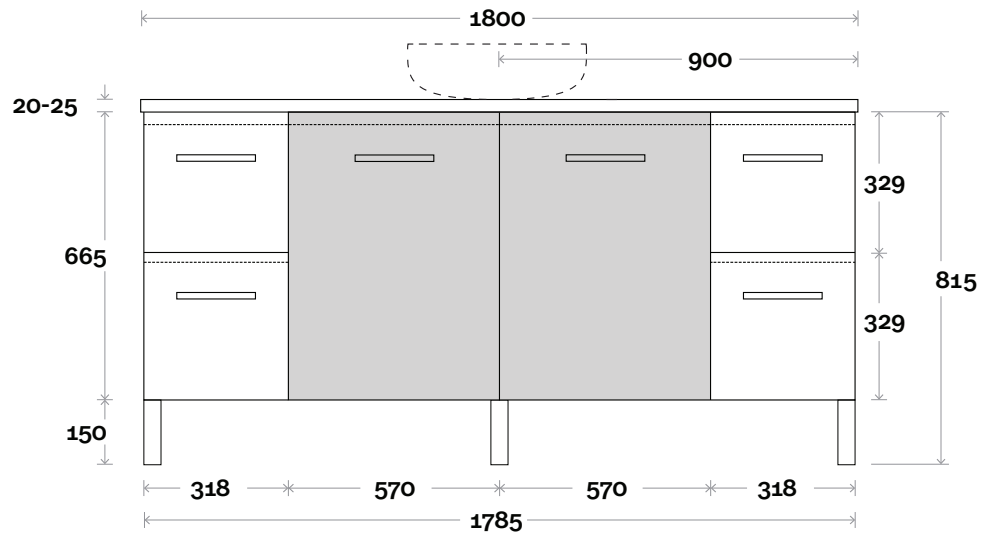

- Nova waste centre: 900mm

- Symphony waste centre: 900mm std (may vary depending on basin)

Profile

Configuration

Kick

Legs

Wallmount

All measurements are in 'mm' and are approximate and to be used as a guide only. Installation preparations are not recommended without product onsite.

MARQUIS

Marq

Marq 8 1800mm double basin

Top Thickness

Caesarstone: 20mm
Symphony: 20mm
Nova: 25mm

Note:

- Nova waste centre: 550mm
- Symphony waste centre: 550mm std (may vary depending on basin)

Profile