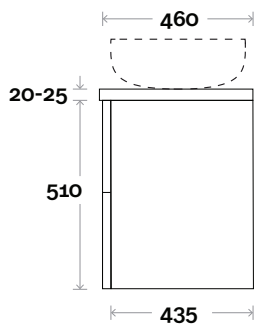

- Nova waste centre: 400mm
- Symphony waste centre: 400mm std (may vary depending on basin)

Profile

Configuration

Kick

Legs

Wallmount

Top Drawer Box

All measurements are in 'mm' and are approximate and to be used as a guide only. Installation preparations are not recommended without product onsite.

MARQUIS

Marq

Top Thickness

Caesarstone: 20mm

Symphony: 20mm

Nova: 25mm

Note:

- Nova waste centre: 900mm
- Symphony waste centre: 900mm std (may vary depending on basin)

Plumbing allowance

Marq 15 1800mm all drawer centre basin

Profile

Configuration

Kick

Legs

Wallmount

Top Drawer Box

MARQUIS

Marq

Marq 16 1800mm all drawer double basin

Top Thickness

Caesarstone: 20mm

Symphony: 20mm

Nova: 25mm

Note: