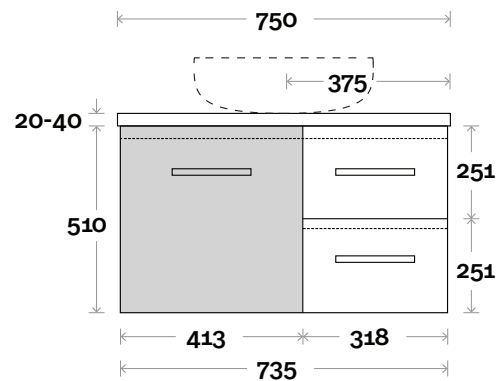

MARQUIS

Marq

Marq 2 750mm centre basin

Top Thickness

Casa Ceramic top: 20mm
 Caesarstone: 20mm
 Davos: 40mm
 Symphony: 20mm
 Nova: 25mm

Note:

- Casa/Davos waste centre: 375mm
- Nova waste centre: 375mm
- Symphony waste centre: 375mm std (may vary depending on basin)
- Available in Left or Right hand drawers

Plumbing allowance

Profile

Configuration

Kick

Legs

Wallmount

All measurements are in 'mm' and are approximate and to be used as a guide only. Installation preparations are not recommended without product onsite.

MARQUIS

Marq

Marq 3 900mm centre basin

Top Thickness

Casa Ceramic top: 20mm
 Caesarstone: 20mm
 Davos: 40mm
 Symphony: 20mm
 Nova: 25mm

Note:

- Casa/Davos waste centre: 450mm
- Nova waste centre: 450mm
- Symphony waste centre: 450mm std (may vary depending on basin)
- Available in Left or Right hand drawers

Marq 4 1200mm centre basin

Top Thickness

Casa Ceramic top: 20mm
 Caesarstone: 20mm
 Davos: 40mm
 Symphony: 20mm
 Nova: 25mm

Note:

- Casa/Davos waste centre: 600mm
- Nova waste centre: 600mm
- Symphony waste centre: 600mm std (may vary depending on basin)
- Available in Left or Right hand drawers