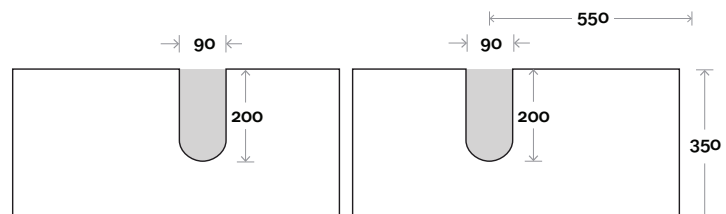

- Nova waste centre: 550mm
- Symphony waste centre: 550mm std (may vary depending on basin)

Profile

Configuration

Kick

Legs

Wallmount

Top Drawer Box

All measurements are in 'mm' and are approximate and to be used as a guide only. Installation preparations are not recommended without product onsite.