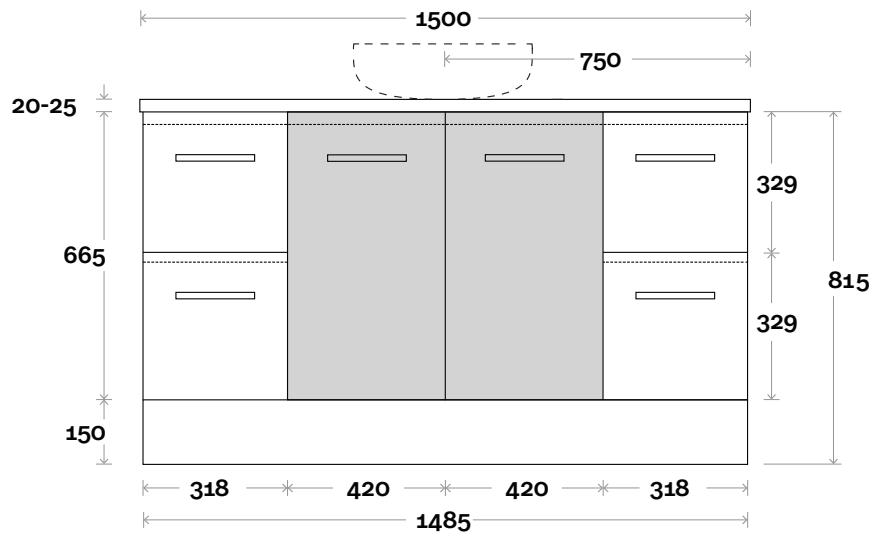

Marq 4 1200mm centre basin

Top Thickness

Casa Ceramic top: 20mm
 Caesarstone: 20mm
 Davos: 40mm
 Symphony: 20mm
 Nova: 25mm

Note:

- Casa/Davos waste centre: 600mm
- Nova waste centre: 600mm
- Symphony waste centre: 600mm std (may vary depending on basin)
- Available in Left or Right hand drawers

Profile

Configuration

Kick

Legs

Wallmount

All measurements are in 'mm' and are approximate and to be used as a guide only. Installation preparations are not recommended without product onsite.

MARQUIS

Marq

Marq 5 1500mm centre basin

Top Thickness

Caesarstone: 20mm

Symphony: 20mm

Nova: 25mm

Note:

- Nova waste centre: 750mm

- Symphony waste centre: 750mm std (may vary depending on basin)