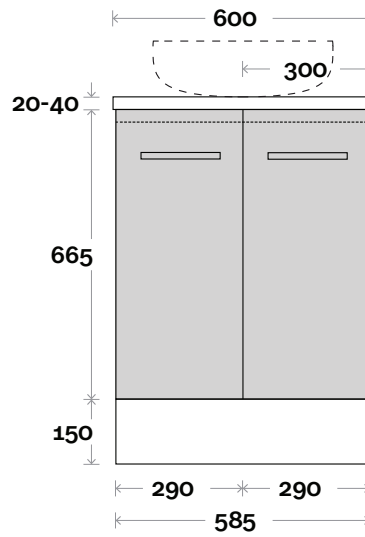

MARQUIS

Marq

Marq 1 600mm centre basin

Top Thickness

Casa Ceramic top: 20mm
 Caesarstone: 20mm
 Davos: 40mm
 Symphony: 20mm
 Nova: 25mm

Note:

- Casa/Davos waste centre: 300mm
- Nova waste centre: 300mm
- Symphony waste centre: 300mm std (may vary depending on basin)

 Plumbing allowance

Profile

Configuration

Kick

Legs

Wallmount

All measurements are in 'mm' and are approximate and to be used as a guide only. Installation preparations are not recommended without product onsite.

MARQUIS

Marq

Marq 2 750mm centre basin

Top Thickness

Casa Ceramic top: 20mm
 Caesarstone: 20mm
 Davos: 40mm
 Symphony: 20mm
 Nova: 25mm

Note:

- Casa/Davos waste centre: 375mm
- Nova waste centre: 375mm
- Symphony waste centre: 375mm std (may vary depending on basin)
- Available in Left or Right hand drawers

MARQUIS

Marq

Marq 3 900mm centre basin

Top Thickness

Casa Ceramic top: 20mm
 Caesarstone: 20mm
 Davos: 40mm
 Symphony: 20mm
 Nova: 25mm

Note:

- Casa/Davos waste centre: 450mm
- Nova waste centre: 450mm
- Symphony waste centre: 450mm std (may vary depending on basin)
- Available in Left or Right hand drawers