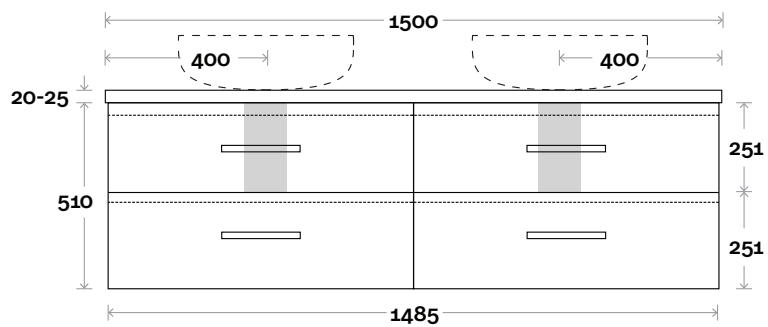

Profile

Configuration

Kick

Legs

Wallmount

Top Drawer Box

All measurements are in 'mm' and are approximate and to be used as a guide only. Installation preparations are not recommended without product onsite.

MARQUIS

Marq

Marq 14 1500mm all drawer double basin

Top Thickness

Caesarstone: 20mm

Symphony: 20mm

Nova: 25mm

Note:

- Nova waste centre: 400mm
- Symphony waste centre: 400mm std (may vary depending on basin)

Profile

Configuration

Kick

Legs

Wallmount

Top Drawer Box

All measurements are in 'mm' and are approximate and to be used as a guide only. Installation preparations are not recommended without product onsite.

MARQUIS

Marq

Top Thickness

Caesarstone: 20mm

Symphony: 20mm

Nova: 25mm

Note:

- Nova waste centre: 900mm
- Symphony waste centre: 900mm std (may vary depending on basin)