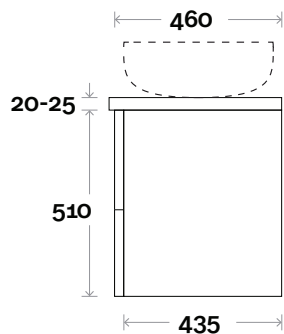

Profile

Configuration

Kick

Legs

Wallmount

All measurements are in 'mm' and are approximate and to be used as a guide only. Installation preparations are not recommended without product onsite.

MARQUIS

Marq

Marq 5 1500mm centre basin

Top Thickness

Caesarstone: 20mm

Symphony: 20mm

Nova: 25mm

Note:

- Nova waste centre: 750mm

- Symphony waste centre: 750mm std (may vary depending on basin)

Marq 6 1500mm double basin

Top Thickness

Caesarstone: 20mm

Symphony: 20mm

Nova: 25mm

Note:

• Nova waste centre: 400mm

• Symphony waste centre: 400mm std (may vary depending on basin)