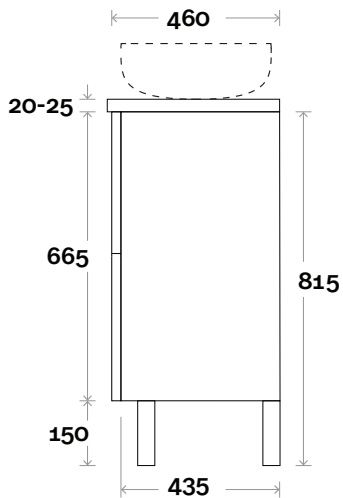

Marq 4 1200mm centre basin

Top Thickness

Casa Ceramic top: 20mm
 Caesarstone: 20mm
 Davos: 40mm
 Symphony: 20mm
 Nova: 25mm

Note:

- Casa/Davos waste centre: 600mm
- Nova waste centre: 600mm
- Symphony waste centre: 600mm std (may vary depending on basin)
- Available in Left or Right hand drawers

Profile

Configuration

Kick

Legs

Wallmount

All measurements are in 'mm' and are approximate and to be used as a guide only. Installation preparations are not recommended without product onsite.

MARQUIS

Marq

Marq 5 1500mm centre basin

Top Thickness

Caesarstone: 20mm

Symphony: 20mm

Nova: 25mm

Note:

- Nova waste centre: 750mm

- Symphony waste centre: 750mm std (may vary depending on basin)