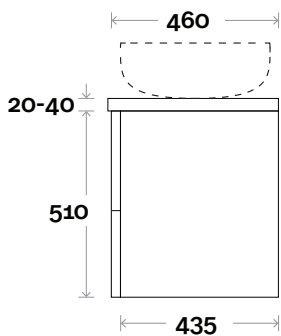

MARQUIS

Marq

Marq 2 750mm centre basin

Top Thickness

Casa Ceramic top: 20mm
 Caesarstone: 20mm
 Davos: 40mm
 Symphony: 20mm
 Nova: 25mm

Note:

- Casa/Davos waste centre: 375mm
- Nova waste centre: 375mm
- Symphony waste centre: 375mm std (may vary depending on basin)
- Available in Left or Right hand drawers

Plumbing allowance

Profile

Configuration

Kick

Legs

Wallmount

All measurements are in 'mm' and are approximate and to be used as a guide only. Installation preparations are not recommended without product onsite.

MARQUIS

Marq

Marq 3 900mm centre basin

Top Thickness

Casa Ceramic top: 20mm
 Caesarstone: 20mm
 Davos: 40mm
 Symphony: 20mm
 Nova: 25mm

Note:

- Casa/Davos waste centre: 450mm
- Nova waste centre: 450mm
- Symphony waste centre: 450mm std (may vary depending on basin)
- Available in Left or Right hand drawers

Marq 4 1200mm centre basin

Top Thickness

Casa Ceramic top: 20mm
 Caesarstone: 20mm
 Davos: 40mm
 Symphony: 20mm
 Nova: 25mm

Note:

- Casa/Davos waste centre: 600mm
- Nova waste centre: 600mm
- Symphony waste centre: 600mm std (may vary depending on basin)
- Available in Left or Right hand drawers