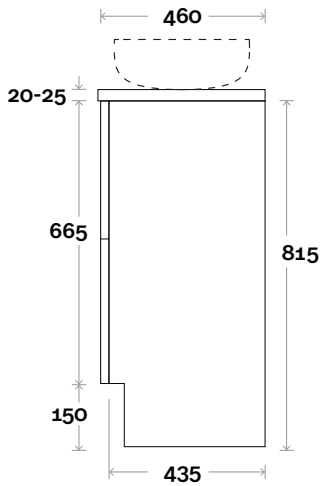

Marq 12 1200mm all drawer centre basin

Top Thickness

Caesarstone: 20mm
 Casa Ceramic top: 20mm
 Davos: 40mm
 Symphony: 20mm
 Nova: 25mm

Note:

- Casa/Davos waste centre: 600mm
- Nova waste centre: 600mm
- Symphony waste centre: 600mm std (may vary depending on basin)

Top Thickness

Caesarstone: 20mm

Symphony: 20mm

Nova: 25mm

Note:

- Nova waste centre: 750mm
- Symphony waste centre: 750mm std (may vary depending on basin)

Plumbing allowance

Marq 13 1500mm all drawer centre basin

Profile

Configuration

Kick

Legs

Wallmount

Top Drawer Box

All measurements are in 'mm' and are approximate and to be used as a guide only. Installation preparations are not recommended without product onsite.

MARQUIS

Marq

Marq 14 1500mm all drawer double basin

Top Thickness

Caesarstone: 20mm

Symphony: 20mm

Nova: 25mm

Note: