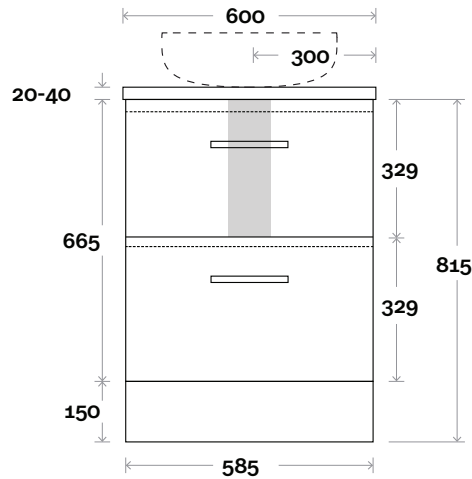

MARQUIS

Marq

Marq 9 600mm all drawer centre basin

Top Thickness

Caesarstone: 20mm
Casa Ceramic top: 20mm
Davos: 40mm
Symphony: 20mm
Nova: 25mm

Note:

- Casa/Davos waste centre: 300mm
- Nova waste centre: 300mm
- Symphony waste centre: 300mm std (may vary depending on basin)

Plumbing allowance

Profile

Configuration

Kick