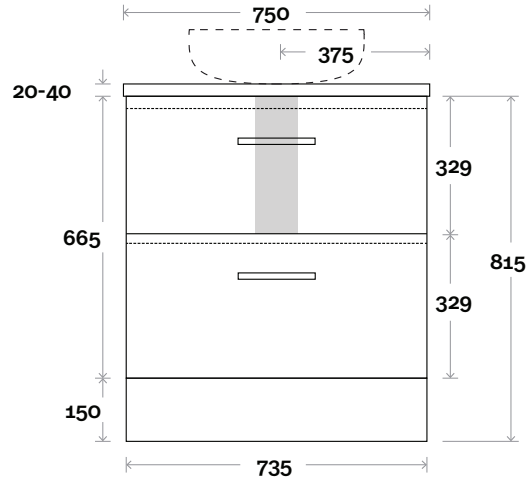

MARQUIS

Marq

Marq 10 750mm all drawer centre basin

Top Thickness

Caesarstone: 20mm
Casa Ceramic top: 20mm
Davos: 40mm
Symphony: 20mm
Nova: 25mm

Note:

- Casa/Davos waste centre: 375mm
- Nova waste centre: 375mm
- Symphony waste centre: 375mm std (may vary depending on basin)

Plumbing allowance

Profile

Configuration

Kick