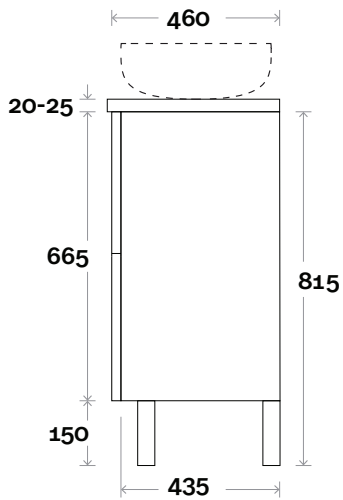

Marq 6 1500mm double basin

Top Thickness

Caesarstone: 20mm

Symphony: 20mm

Nova: 25mm

Note:

• Nova waste centre: 400mm

• Symphony waste centre: 400mm std (may vary depending on basin)

Plumbing allowance

Profile

Configuration

Kick

Legs

Wallmount

All measurements are in 'mm' and are approximate and to be used as a guide only. Installation preparations are not recommended without product onsite.

MARQUIS

Marq

Marq 7 1800mm centre basin

Top Thickness

Caesarstone: 20mm

Symphony: 20mm

Nova: 25mm

Note:

- Nova waste centre: 900mm

- Symphony waste centre: 900mm std (may vary depending on basin)

Profile

Configuration

Kick

Legs

Wallmount

All measurements are in 'mm' and are approximate and to be used as a guide only. Installation preparations are not recommended without product onsite.