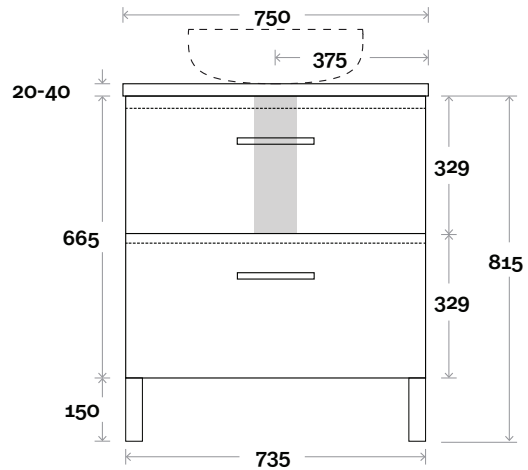

Marq

Marq 10 750mm all drawer centre basin

Top Thickness

Caesarstone: 20mm
 Casa Ceramic top: 20mm
 Davos: 40mm
 Symphony: 20mm
 Nova: 25mm

Note:

- Casa/Davos waste centre: 375mm
- Nova waste centre: 375mm
- Symphony waste centre: 375mm std (may vary depending on basin)

Plumbing allowance

Profile

Configuration

Kick

Legs

Wallmount

Top Drawer Box

MARQUIS

Marq

Marq 11 900mm all drawer centre basin

Top Thickness

Caesarstone: 20mm
 Casa Ceramic top: 20mm
 Davos: 40mm
 Symphony: 20mm
 Nova: 25mm

Note:

- Casa/Davos waste centre: 450mm
- Nova waste centre: 450mm
- Symphony waste centre: 450mm std (may vary depending on basin)