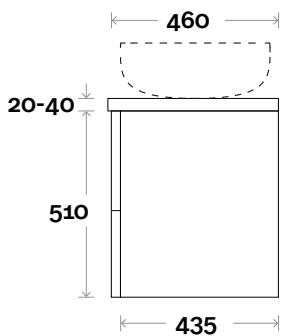

MARQUIS

Marq

Marq 2 750mm centre basin

Top Thickness

Casa Ceramic top: 20mm
 Caesarstone: 20mm
 Davos: 40mm
 Symphony: 20mm
 Nova: 25mm

Note:

- Casa/Davos waste centre: 375mm
- Nova waste centre: 375mm
- Symphony waste centre: 375mm std (may vary depending on basin)
- Available in Left or Right hand drawers

MARQUIS

Marq

Marq 3 900mm centre basin

Top Thickness

Casa Ceramic top: 20mm
 Caesarstone: 20mm
 Davos: 40mm
 Symphony: 20mm
 Nova: 25mm

Note:

- Casa/Davos waste centre: 450mm
- Nova waste centre: 450mm
- Symphony waste centre: 450mm std (may vary depending on basin)
- Available in Left or Right hand drawers

Profile

Configuration

Kick

Legs

Wallmount

All measurements are in 'mm' and are approximate and to be used as a guide only. Installation preparations are not recommended without product onsite.

MARQUIS

Marq

Marq 4 1200mm centre basin

Top Thickness

Casa Ceramic top: 20mm
 Caesarstone: 20mm
 Davos: 40mm
 Symphony: 20mm
 Nova: 25mm

Note:

- Casa/Davos waste centre: 600mm
- Nova waste centre: 600mm
- Symphony waste centre: 600mm std (may vary depending on basin)
- Available in Left or Right hand drawers