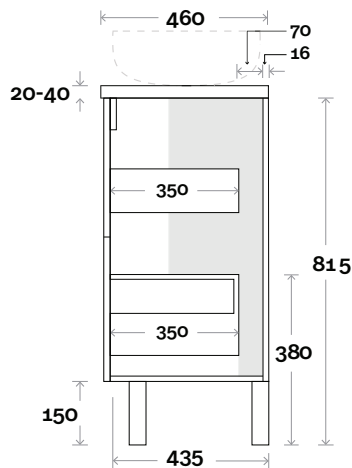

Marq

Marq 11 900mm all drawer centre basin

Top Thickness

Caesarstone: 20mm
 Casa Ceramic top: 20mm
 Davos: 40mm
 Symphony: 20mm
 Nova: 25mm

Note:

- Casa/Davos waste centre: 450mm
- Nova waste centre: 450mm
- Symphony waste centre: 450mm std (may vary depending on basin)

Marq 12 1200mm all drawer centre basin

Top Thickness

Caesarstone: 20mm
 Casa Ceramic top: 20mm
 Davos: 40mm
 Symphony: 20mm
 Nova: 25mm

Note:

- Casa/Davos waste centre: 600mm
- Nova waste centre: 600mm
- Symphony waste centre: 600mm std (may vary depending on basin)

Profile

Configuration

Kick

Legs

Wallmount

Top Drawer Box

MARQUIS

Marq

Top Thickness

Caesarstone: 20mm

Symphony: 20mm

Nova: 25mm

Note:

- Nova waste centre: 750mm
- Symphony waste centre: 750mm std (may vary depending on basin)

Plumbing allowance

Marq 13 1500mm all drawer centre basin