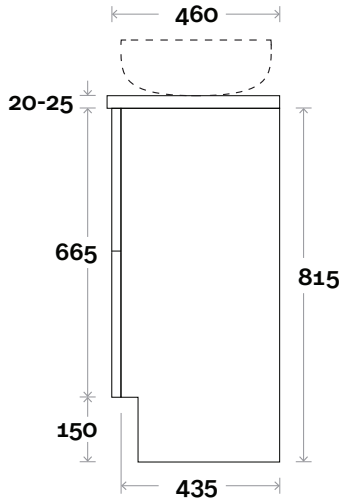

Marq 4 1200mm centre basin

Top Thickness

Casa Ceramic top: 20mm
 Caesarstone: 20mm
 Davos: 40mm
 Symphony: 20mm
 Nova: 25mm

Note:

- Casa/Davos waste centre: 600mm
- Nova waste centre: 600mm
- Symphony waste centre: 600mm std (may vary depending on basin)
- Available in Left or Right hand drawers

Profile

Configuration

Kick

Legs

Wallmount

All measurements are in 'mm' and are approximate and to be used as a guide only. Installation preparations are not recommended without product onsite.

MARQUIS

Marq

Marq 6 1500mm double basin

Top Thickness

Caesarstone: 20mm

Symphony: 20mm

Nova: 25mm

Note:

• Nova waste centre: 400mm

• Symphony waste centre: 400mm std (may vary depending on basin)

Plumbing allowance

Profile

Configuration

Kick

Legs

Wallmount

All measurements are in 'mm' and are approximate and to be used as a guide only. Installation preparations are not recommended without product onsite.