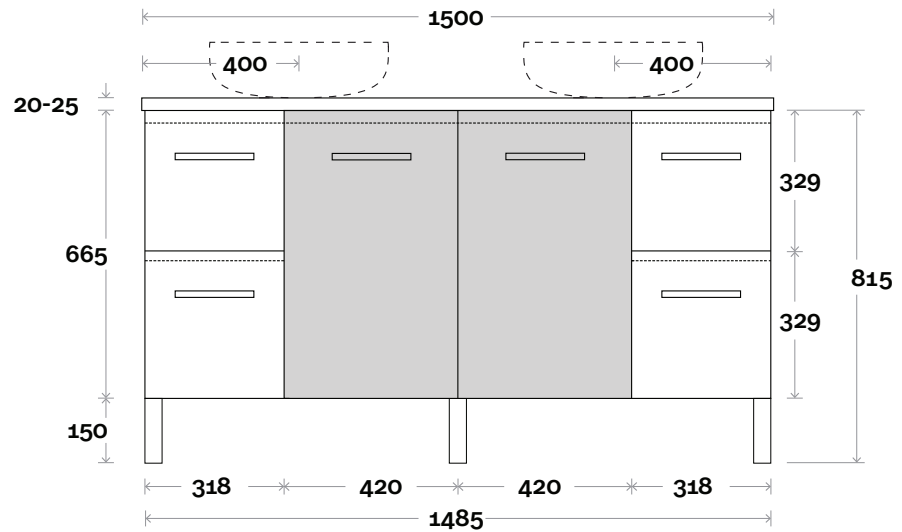

Profile

Configuration

Kick

Legs

Wallmount

All measurements are in 'mm' and are approximate and to be used as a guide only. Installation preparations are not recommended without product onsite.

MARQUIS

Marq

Plumbing allowance

Profile

Configuration

Kick

Legs

Wallmount

All measurements are in 'mm' and are approximate and to be used as a guide only. Installation preparations are not recommended without product onsite.