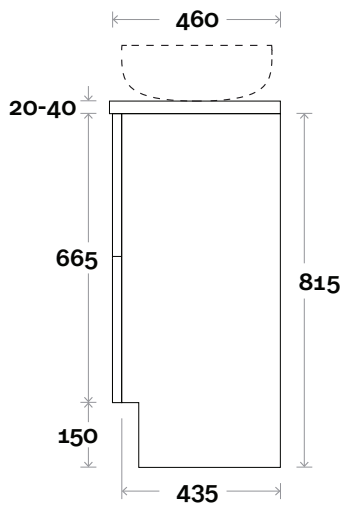

MARQUIS

Marq

Marq 2 750mm centre basin

Top Thickness

Casa Ceramic top: 20mm
Caesarstone: 20mm
Davos: 40mm
Symphony: 20mm
Nova: 25mm

Note:

- Casa/Davos waste centre: 375mm
- Nova waste centre: 375mm
- Symphony waste centre: 375mm std (may vary depending on basin)
- Available in Left or Right hand drawers

Plumbing allowance

Profile

Configuration

Kick