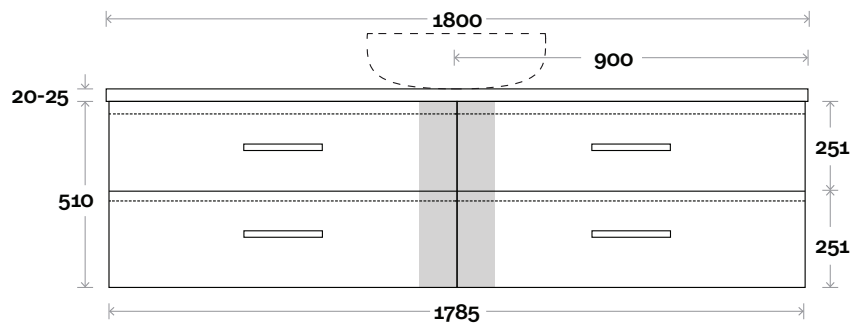

- Nova waste centre: 400mm
- Symphony waste centre: 400mm std (may vary depending on basin)

Profile

Configuration

Kick

Legs

Wallmount

Top Drawer Box

All measurements are in 'mm' and are approximate and to be used as a guide only. Installation preparations are not recommended without product onsite.

Plumbing allowance

Marq 15 1800mm all drawer centre basin

Profile

Configuration

Kick

Legs

Wallmount

Top Drawer Box

MARQUIS

Marq

Marq 16 1800mm all drawer double basin

Top Thickness

Caesarstone: 20mm

Symphony: 20mm

Nova: 25mm

Note:

- Nova waste centre: 550mm
- Symphony waste centre: 550mm std (may vary depending on basin)

Profile

Configuration

Kick

Legs

Wallmount

Top Drawer Box

All measurements are in 'mm' and are approximate and to be used as a guide only. Installation preparations are not recommended without product onsite.