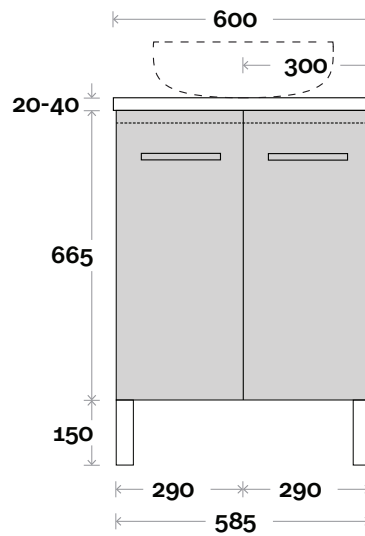

MARQUIS

Marq

Marq 1 600mm centre basin

Top Thickness

Casa Ceramic top: 20mm
 Caesarstone: 20mm
 Davos: 40mm
 Symphony: 20mm
 Nova: 25mm

Note:

- Casa/Davos waste centre: 300mm
- Nova waste centre: 300mm
- Symphony waste centre: 300mm std (may vary depending on basin)

 Plumbing allowance

Profile

Configuration

Kick

Legs

Wallmount

All measurements are in 'mm' and are approximate and to be used as a guide only. Installation preparations are not recommended without product onsite.

MARQUIS

Marq

Marq 2 750mm centre basin

Top Thickness

Casa Ceramic top: 20mm
 Caesarstone: 20mm
 Davos: 40mm
 Symphony: 20mm
 Nova: 25mm

Note:

- Casa/Davos waste centre: 375mm
- Nova waste centre: 375mm
- Symphony waste centre: 375mm std (may vary depending on basin)
- Available in Left or Right hand drawers

MARQUIS

Marq

Marq 3 900mm centre basin

Top Thickness

Casa Ceramic top: 20mm
 Caesarstone: 20mm
 Davos: 40mm
 Symphony: 20mm
 Nova: 25mm

Note:

- Casa/Davos waste centre: 450mm
- Nova waste centre: 450mm
- Symphony waste centre: 450mm std (may vary depending on basin)
- Available in Left or Right hand drawers