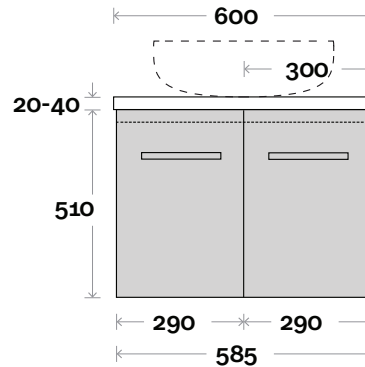

MARQUIS

Marq

Marq 1 600mm centre basin

Top Thickness

Casa Ceramic top: 20mm
 Caesarstone: 20mm
 Davos: 40mm
 Symphony: 20mm
 Nova: 25mm

Note:

- Casa/Davos waste centre: 300mm
- Nova waste centre: 300mm
- Symphony waste centre: 300mm std (may vary depending on basin)

 Plumbing allowance

Profile

Configuration

Kick

Legs

Wallmount

All measurements are in 'mm' and are approximate and to be used as a guide only. Installation preparations are not recommended without product onsite.

MARQUIS

Marq

Marq 2 750mm centre basin

Top Thickness

Casa Ceramic top: 20mm
 Caesarstone: 20mm
 Davos: 40mm
 Symphony: 20mm
 Nova: 25mm

Note:

- Casa/Davos waste centre: 375mm
- Nova waste centre: 375mm
- Symphony waste centre: 375mm std (may vary depending on basin)
- Available in Left or Right hand drawers