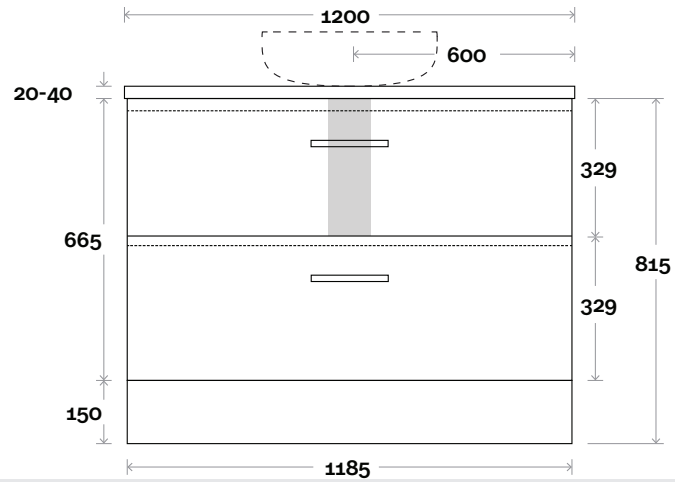

MARQUIS

Marq

Marq 12 1200mm all drawer centre basin

Top Thickness

Caesarstone: 20mm
Casa Ceramic top: 20mm
Davos: 40mm
Symphony: 20mm
Nova: 25mm

Note:

- Casa/Davos waste centre: 600mm
- Nova waste centre: 600mm
- Symphony waste centre: 600mm std (may vary depending on basin)

Profile

Configuration

Kick