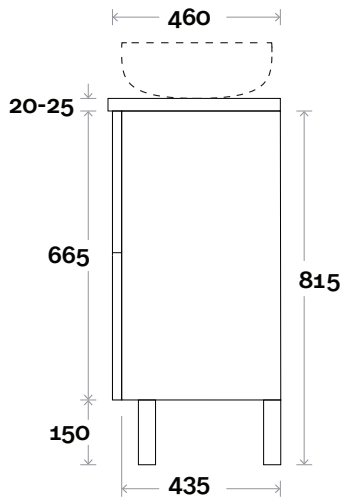

- Nova waste centre: 900mm

- Symphony waste centre: 900mm std (may vary depending on basin)

Profile

Configuration

Kick

Legs

Wallmount

All measurements are in 'mm' and are approximate and to be used as a guide only. Installation preparations are not recommended without product onsite.

MARQUIS

Marq

Marq 8 1800mm double basin

Top Thickness

Caesarstone: 20mm
Symphony: 20mm
Nova: 25mm

Note:

- Nova waste centre: 550mm
- Symphony waste centre: 550mm std (may vary depending on basin)

Profile

Configuration

Kick

Legs

Wallmount

All measurements are in 'mm' and are approximate and to be used as a guide only. Installation preparations are not recommended without product onsite.

MARQUIS

Marq

Marq 9 600mm all drawer centre basin

Top Thickness

Caesarstone: 20mm
 Casa Ceramic top: 20mm
 Davos: 40mm
 Symphony: 20mm
 Nova: 25mm

Note:

- Casa/Davos waste centre: 300mm
- Nova waste centre: 300mm
- Symphony waste centre: 300mm std (may vary depending on basin)