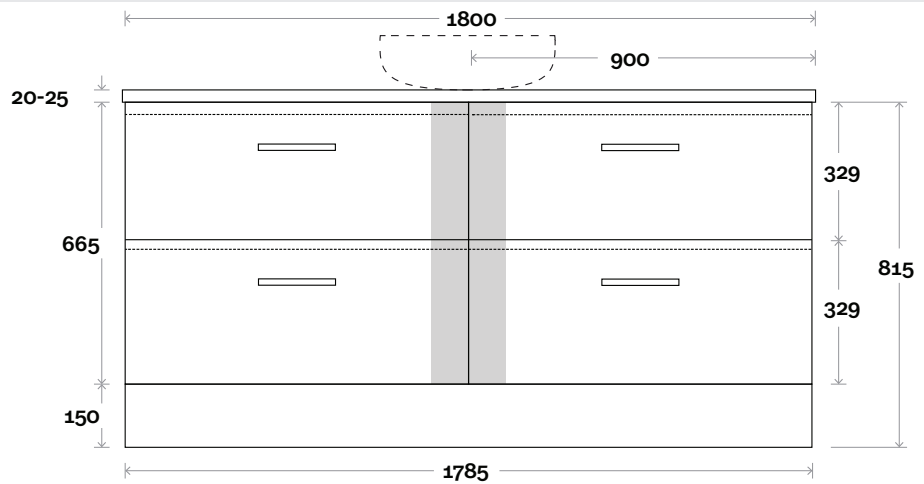

MARQUIS

Marq

Top Thickness

Caesarstone: 20mm

Symphony: 20mm

Nova: 25mm

Note:

- Nova waste centre: 900mm
- Symphony waste centre: 900mm std (may vary depending on basin)

Plumbing allowance

Marq 15 1800mm all drawer centre basin

Profile

Configuration

Kick