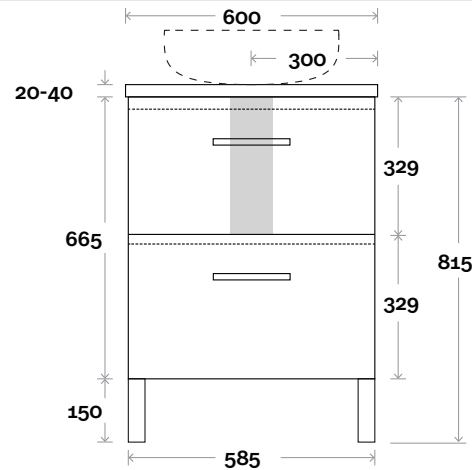

- Nova waste centre: 900mm

- Symphony waste centre: 900mm std (may vary depending on basin)

Profile

Configuration

Kick

Legs

Wallmount

All measurements are in 'mm' and are approximate and to be used as a guide only. Installation preparations are not recommended without product onsite.

Top Thickness

Caesarstone: 20mm
 Casa Ceramic top: 20mm
 Davos: 40mm
 Symphony: 20mm
 Nova: 25mm

Note:

- Casa/Davos waste centre: 300mm
- Nova waste centre: 300mm
- Symphony waste centre: 300mm std (may vary depending on basin)

Plumbing allowance

Profile

Configuration

Kick

Legs

Wallmount

Top Drawer Box

MARQUIS

Marq

Marq 10 750mm all drawer centre basin

Top Thickness

Caesarstone: 20mm
 Casa Ceramic top: 20mm
 Davos: 40mm
 Symphony: 20mm
 Nova: 25mm

Note:

- Casa/Davos waste centre: 375mm
- Nova waste centre: 375mm
- Symphony waste centre: 375mm std (may vary depending on basin)