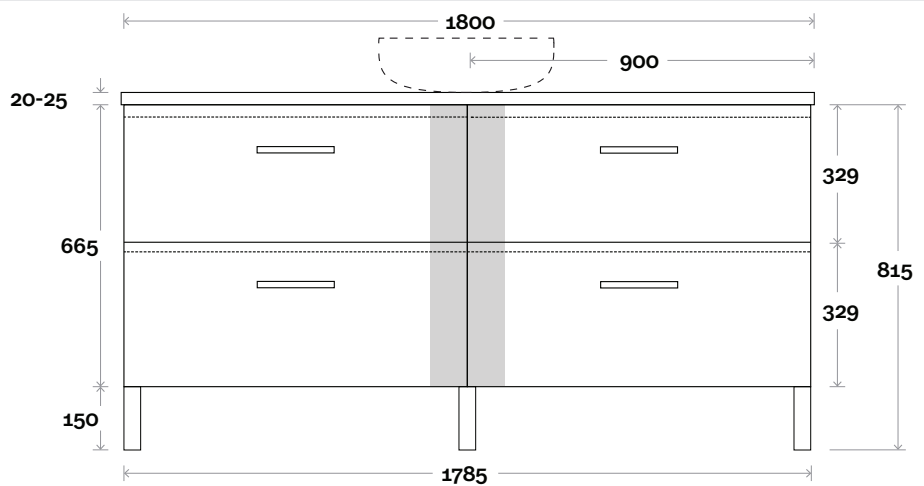

- Nova waste centre: 400mm
- Symphony waste centre: 400mm std (may vary depending on basin)

Profile

Configuration

Kick

Legs

Wallmount

Top Drawer Box

All measurements are in 'mm' and are approximate and to be used as a guide only. Installation preparations are not recommended without product onsite.

Plumbing allowance

Marq 15 1800mm all drawer centre basin

Profile

Configuration

Kick

Legs

Wallmount

Top Drawer Box

MARQUIS

Marq

Marq 16 1800mm all drawer double basin

Top Thickness

Caesarstone: 20mm

Symphony: 20mm

Nova: 25mm

Note:

- Nova waste centre: 550mm
- Symphony waste centre: 550mm std (may vary depending on basin)

Profile

Configuration

Kick

Legs

Wallmount

Top Drawer Box

All measurements are in 'mm' and are approximate and to be used as a guide only. Installation preparations are not recommended without product onsite.