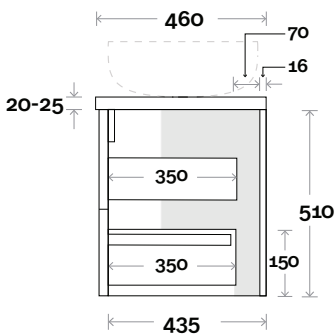

Profile

Configuration

Kick

Legs

Wallmount

Top Drawer Box

All measurements are in 'mm' and are approximate and to be used as a guide only. Installation preparations are not recommended without product onsite.

- Nova waste centre: 400mm
- Symphony waste centre: 400mm std (may vary depending on basin)

Profile

Configuration

Kick

Legs

Wallmount

Top Drawer Box

All measurements are in 'mm' and are approximate and to be used as a guide only. Installation preparations are not recommended without product onsite.

MARQUIS

Marq

Marq 16 1800mm all drawer double basin

Top Thickness

Caesarstone: 20mm

Symphony: 20mm

Nova: 25mm

Note:

- Nova waste centre: 550mm
- Symphony waste centre: 550mm std (may vary depending on basin)

Profile

Configuration

Kick

Legs

Wallmount

Top Drawer Box

All measurements are in 'mm' and are approximate and to be used as a guide only. Installation preparations are not recommended without product onsite.