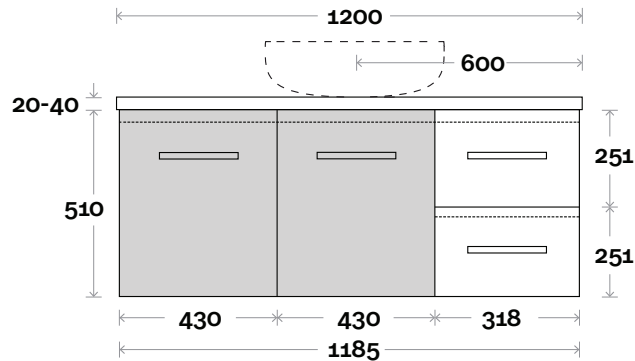

Profile

Configuration

Kick

Legs

Wallmount

All measurements are in 'mm' and are approximate and to be used as a guide only. Installation preparations are not recommended without product onsite.

MARQUIS

Marq

Marq 4 1200mm centre basin

Top Thickness

Casa Ceramic top: 20mm
 Caesarstone: 20mm
 Davos: 40mm
 Symphony: 20mm
 Nova: 25mm

Note:

- Casa/Davos waste centre: 600mm
- Nova waste centre: 600mm
- Symphony waste centre: 600mm std (may vary depending on basin)
- Available in Left or Right hand drawers

Marq 5 1500mm centre basin

Top Thickness

Caesarstone: 20mm

Symphony: 20mm

Nova: 25mm

Note:

- Nova waste centre: 750mm

- Symphony waste centre: 750mm std (may vary depending on basin)