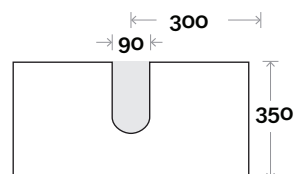

Top Drawer Box