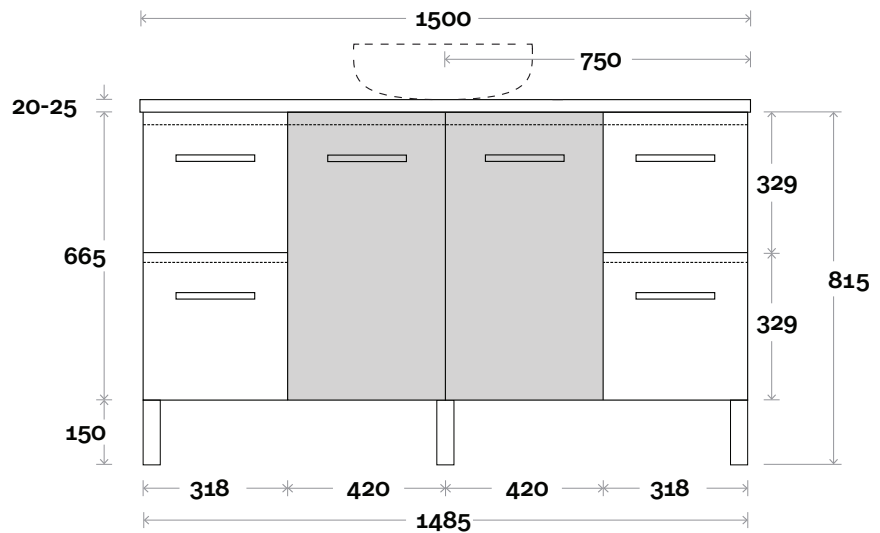

Marq 4 1200mm centre basin

Top Thickness

Casa Ceramic top: 20mm
 Caesarstone: 20mm
 Davos: 40mm
 Symphony: 20mm
 Nova: 25mm

Note:

- Casa/Davos waste centre: 600mm
- Nova waste centre: 600mm
- Symphony waste centre: 600mm std (may vary depending on basin)
- Available in Left or Right hand drawers

Profile

Configuration

Kick

Legs

Wallmount

All measurements are in 'mm' and are approximate and to be used as a guide only. Installation preparations are not recommended without product onsite.

MARQUIS

Marq

Marq 5 1500mm centre basin

Top Thickness

Caesarstone: 20mm

Symphony: 20mm

Nova: 25mm

Note:

- Nova waste centre: 750mm

- Symphony waste centre: 750mm std (may vary depending on basin)