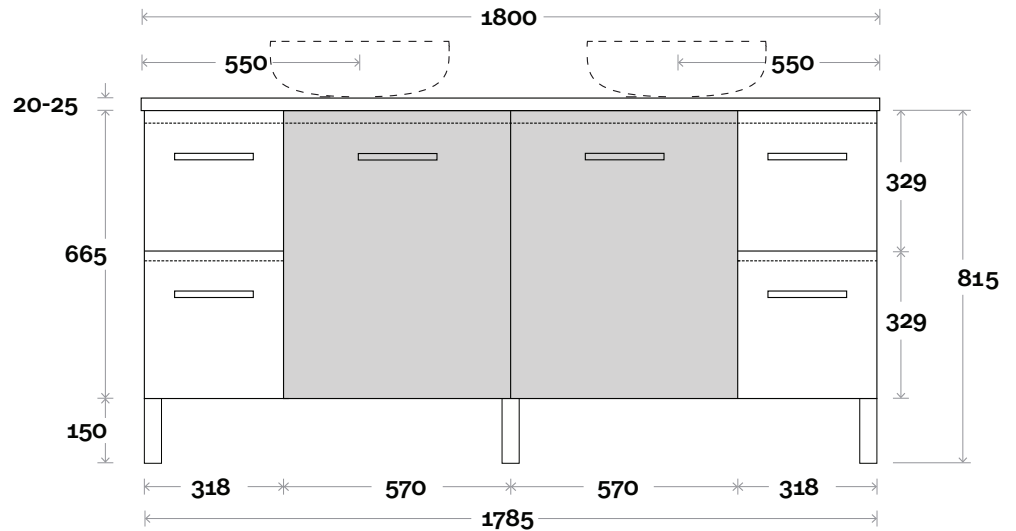

- Nova waste centre: 900mm

- Symphony waste centre: 900mm std (may vary depending on basin)

Profile

Configuration

Kick

Legs

Wallmount

All measurements are in 'mm' and are approximate and to be used as a guide only. Installation preparations are not recommended without product onsite.

MARQUIS

Marq

Marq 8 1800mm double basin

Top Thickness

Caesarstone: 20mm
Symphony: 20mm
Nova: 25mm

Note:

- Nova waste centre: 550mm
- Symphony waste centre: 550mm std (may vary depending on basin)

Profile

Configuration

Kick

Legs

Wallmount

All measurements are in 'mm' and are approximate and to be used as a guide only. Installation preparations are not recommended without product onsite.

MARQUIS

Marq

Marq 9 600mm all drawer centre basin