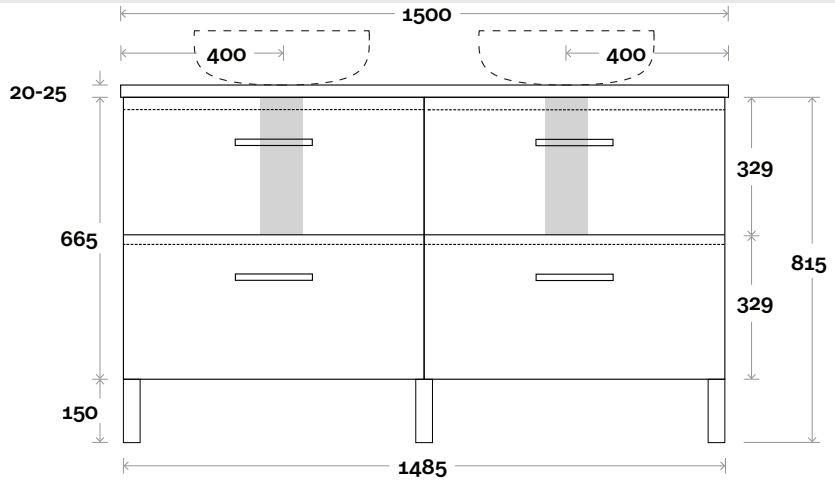

Profile

Configuration

Kick

Legs

Wallmount

Top Drawer Box

All measurements are in 'mm' and are approximate and to be used as a guide only. Installation preparations are not recommended without product onsite.

MARQUIS

Marq

Marq 14 1500mm all drawer double basin

Top Thickness

Caesarstone: 20mm

Symphony: 20mm

Nova: 25mm

Note:

- Nova waste centre: 400mm
- Symphony waste centre: 400mm std (may vary depending on basin)

Profile

Configuration

Kick

Legs

Wallmount

Top Drawer Box

All measurements are in 'mm' and are approximate and to be used as a guide only. Installation preparations are not recommended without product onsite.

MARQUIS

Marq

Top Thickness

Caesarstone: 20mm

Symphony: 20mm

Nova: 25mm

Note:

- Nova waste centre: 900mm
- Symphony waste centre: 900mm std (may vary depending on basin)