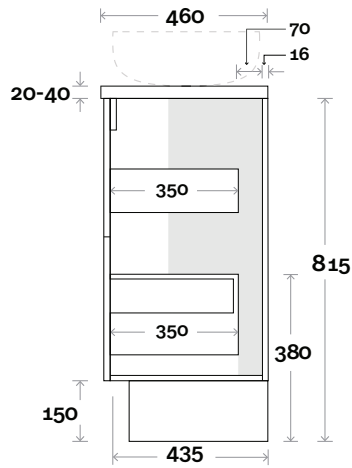

MARQUIS

Marq

Marq 12 1200mm all drawer centre basin

Top Thickness

Caesarstone: 20mm
Casa Ceramic top: 20mm
Davos: 40mm
Symphony: 20mm
Nova: 25mm

Note:

- Casa/Davos waste centre: 600mm
- Nova waste centre: 600mm
- Symphony waste centre: 600mm std (may vary depending on basin)

Profile

Configuration

Kick