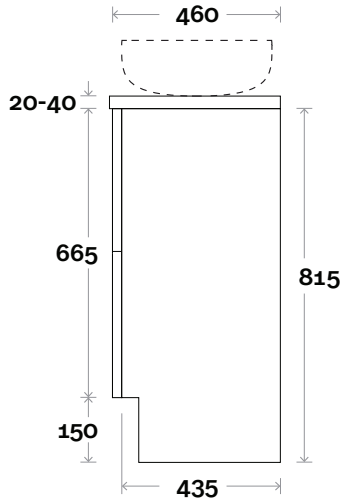

MARQUIS

Marq

Marq 2 750mm centre basin

Top Thickness

Casa Ceramic top: 20mm
 Caesarstone: 20mm
 Davos: 40mm
 Symphony: 20mm
 Nova: 25mm

Note:

- Casa/Davos waste centre: 375mm
- Nova waste centre: 375mm
- Symphony waste centre: 375mm std (may vary depending on basin)
- Available in Left or Right hand drawers

MARQUIS

Marq

Marq 3 900mm centre basin

Top Thickness

Casa Ceramic top: 20mm
 Caesarstone: 20mm
 Davos: 40mm
 Symphony: 20mm
 Nova: 25mm

Note:

- Casa/Davos waste centre: 450mm
- Nova waste centre: 450mm
- Symphony waste centre: 450mm std (may vary depending on basin)
- Available in Left or Right hand drawers

Profile

Configuration

Kick

Legs

Wallmount

All measurements are in 'mm' and are approximate and to be used as a guide only. Installation preparations are not recommended without product onsite.

MARQUIS

Marq

Marq 4 1200mm centre basin

Top Thickness

Casa Ceramic top: 20mm
 Caesarstone: 20mm
 Davos: 40mm
 Symphony: 20mm
 Nova: 25mm

Note:

- Casa/Davos waste centre: 600mm
- Nova waste centre: 600mm
- Symphony waste centre: 600mm std (may vary depending on basin)
- Available in Left or Right hand drawers