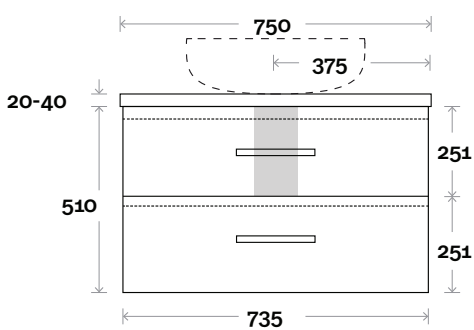

Marq

Marq 10 750mm all drawer centre basin

Top Thickness

Caesarstone: 20mm
 Casa Ceramic top: 20mm
 Davos: 40mm
 Symphony: 20mm
 Nova: 25mm

Note:

- Casa/Davos waste centre: 375mm
- Nova waste centre: 375mm
- Symphony waste centre: 375mm std (may vary depending on basin)

Plumbing allowance

Profile

Configuration

Kick

Legs

Wallmount

Top Drawer Box

MARQUIS

Marq

Marq 11 900mm all drawer centre basin

Top Thickness

Caesarstone: 20mm
 Casa Ceramic top: 20mm
 Davos: 40mm
 Symphony: 20mm
 Nova: 25mm

Note:

- Casa/Davos waste centre: 450mm
- Nova waste centre: 450mm
- Symphony waste centre: 450mm std (may vary depending on basin)