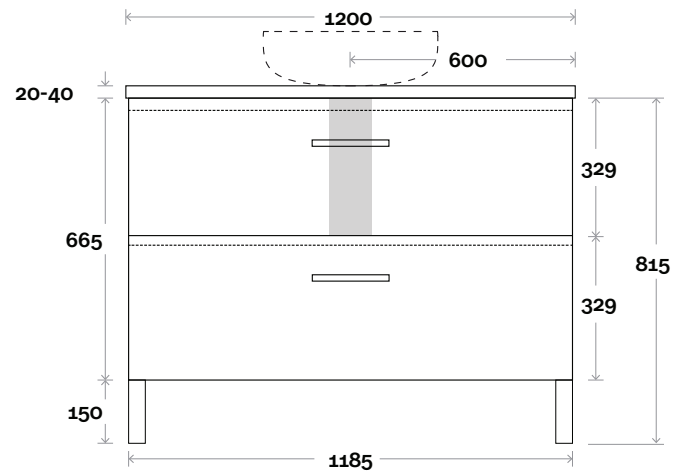

MARQUIS

Marq

Marq 12 1200mm all drawer centre basin

Top Thickness

Caesarstone: 20mm
Casa Ceramic top: 20mm
Davos: 40mm
Symphony: 20mm
Nova: 25mm

Note:

- Casa/Davos waste centre: 600mm
- Nova waste centre: 600mm
- Symphony waste centre: 600mm std (may vary depending on basin)

Profile

Configuration

Kick

Legs

Wallmount

Top Drawer Box