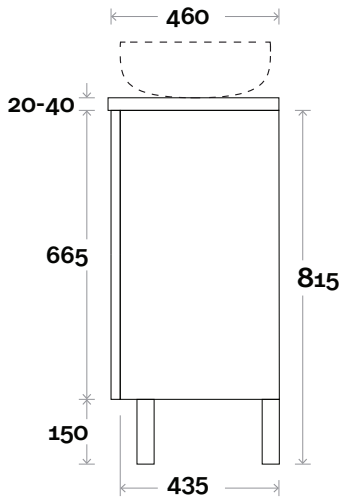

MARQUIS

Marq

Marq 1 600mm centre basin

Top Thickness

Casa Ceramic top: 20mm
 Caesarstone: 20mm
 Davos: 40mm
 Symphony: 20mm
 Nova: 25mm

Note:

- Casa/Davos waste centre: 300mm
- Nova waste centre: 300mm
- Symphony waste centre: 300mm std (may vary depending on basin)

 Plumbing allowance

Profile

Configuration

Kick

Legs

Wallmount

All measurements are in 'mm' and are approximate and to be used as a guide only. Installation preparations are not recommended without product onsite.

MARQUIS

Marq

Marq 2 750mm centre basin

Top Thickness

Casa Ceramic top: 20mm
 Caesarstone: 20mm
 Davos: 40mm
 Symphony: 20mm
 Nova: 25mm

Note:

- Casa/Davos waste centre: 375mm
- Nova waste centre: 375mm
- Symphony waste centre: 375mm std (may vary depending on basin)
- Available in Left or Right hand drawers

MARQUIS

Marq

Marq 3 900mm centre basin

Top Thickness

Casa Ceramic top: 20mm
 Caesarstone: 20mm
 Davos: 40mm
 Symphony: 20mm
 Nova: 25mm

Note:

- Casa/Davos waste centre: 450mm
- Nova waste centre: 450mm
- Symphony waste centre: 450mm std (may vary depending on basin)
- Available in Left or Right hand drawers