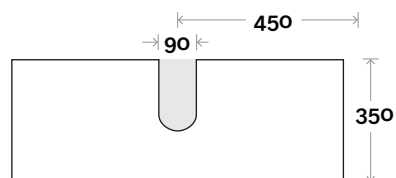

Marq

Marq 11 900mm all drawer centre basin

Top Thickness

Caesarstone: 20mm
 Casa Ceramic top: 20mm
 Davos: 40mm
 Symphony: 20mm
 Nova: 25mm

Note:

- Casa/Davos waste centre: 450mm
- Nova waste centre: 450mm
- Symphony waste centre: 450mm std (may vary depending on basin)

Profile

Configuration

Kick

Legs

Wallmount

Top Drawer Box

MARQUIS

Marq

Marq 12 1200mm all drawer centre basin

Top Thickness

Caesarstone: 20mm
 Casa Ceramic top: 20mm
 Davos: 40mm
 Symphony: 20mm
 Nova: 25mm

Note:

- Casa/Davos waste centre: 600mm
- Nova waste centre: 600mm
- Symphony waste centre: 600mm std (may vary depending on basin)