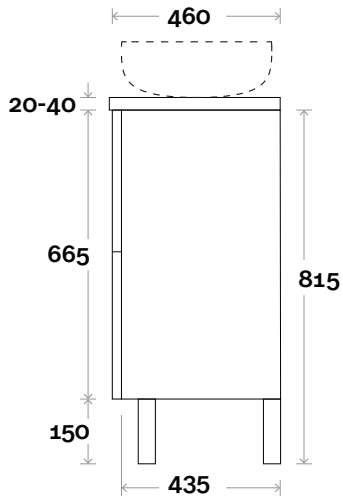

MARQUIS

Marq

Marq 3 900mm centre basin

Top Thickness

Casa Ceramic top: 20mm
 Caesarstone: 20mm
 Davos: 40mm
 Symphony: 20mm
 Nova: 25mm

Note:

- Casa/Davos waste centre: 450mm
- Nova waste centre: 450mm
- Symphony waste centre: 450mm std (may vary depending on basin)
- Available in Left or Right hand drawers

Profile

Configuration

Kick

Legs

Wallmount

All measurements are in 'mm' and are approximate and to be used as a guide only. Installation preparations are not recommended without product onsite.

MARQUIS

Marq

Marq 4 1200mm centre basin

Top Thickness

Casa Ceramic top: 20mm
 Caesarstone: 20mm
 Davos: 40mm
 Symphony: 20mm
 Nova: 25mm

Note:

- Casa/Davos waste centre: 600mm
- Nova waste centre: 600mm
- Symphony waste centre: 600mm std (may vary depending on basin)
- Available in Left or Right hand drawers