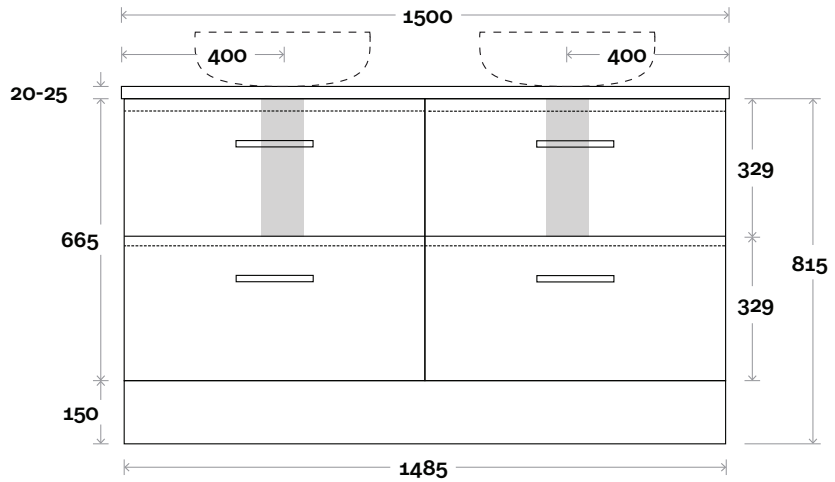

Profile

Configuration

Kick

Legs

Wallmount

All measurements are in 'mm' and are approximate and to be used as a guide only. Installation preparations are not recommended without product onsite.

MARQUIS

Marq

Profile

Configuration

Kick

Legs

Wallmount

Top Drawer Box

All measurements are in 'mm' and are approximate and to be used as a guide only. Installation preparations are not recommended without product onsite.

MARQUIS

Marq

Marq 14 1500mm all drawer double basin

Top Thickness

Caesarstone: 20mm

Symphony: 20mm

Nova: 25mm

Note:

- Nova waste centre: 400mm
- Symphony waste centre: 400mm std (may vary depending on basin)

Profile

Configuration

Kick

Legs

Wallmount

Top Drawer Box

All measurements are in 'mm' and are approximate and to be used as a guide only. Installation preparations are not recommended without product onsite.