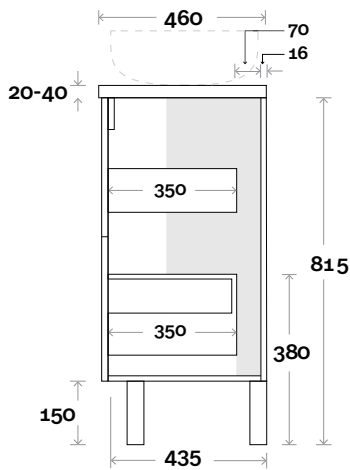

Marq

Marq 10 750mm all drawer centre basin

Top Thickness

Caesarstone: 20mm
 Casa Ceramic top: 20mm
 Davos: 40mm
 Symphony: 20mm
 Nova: 25mm

Note:

- Casa/Davos waste centre: 375mm
- Nova waste centre: 375mm
- Symphony waste centre: 375mm std (may vary depending on basin)

Plumbing allowance

Profile

Configuration

Kick

Legs

Wallmount

Top Drawer Box

MARQUIS

Marq

Marq 11 900mm all drawer centre basin

Top Thickness

Caesarstone: 20mm
 Casa Ceramic top: 20mm
 Davos: 40mm
 Symphony: 20mm
 Nova: 25mm

Note:

- Casa/Davos waste centre: 450mm
- Nova waste centre: 450mm
- Symphony waste centre: 450mm std (may vary depending on basin)

Marq 12 1200mm all drawer centre basin

Top Thickness

Caesarstone: 20mm
 Casa Ceramic top: 20mm
 Davos: 40mm
 Symphony: 20mm
 Nova: 25mm

Note:

- Casa/Davos waste centre: 600mm
- Nova waste centre: 600mm
- Symphony waste centre: 600mm std (may vary depending on basin)