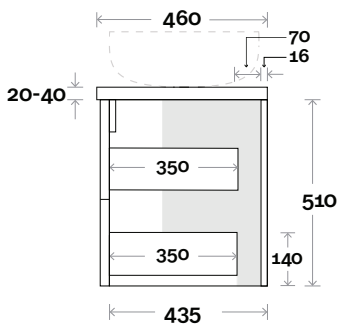

Configuration

Kick

Legs

Wallmount

All measurements are in 'mm' and are approximate and to be used as a guide only. Installation preparations are not recommended without product onsite.

MARQUIS

Marq

Marq 9 600mm all drawer centre basin

Top Thickness

Caesarstone: 20mm
 Casa Ceramic top: 20mm
 Davos: 40mm
 Symphony: 20mm
 Nova: 25mm

Note:

- Casa/Davos waste centre: 300mm
- Nova waste centre: 300mm
- Symphony waste centre: 300mm std (may vary depending on basin)

Plumbing allowance

Profile

Configuration

Kick

Legs

Wallmount

Top Drawer Box

MARQUIS

Marq

Marq 10 750mm all drawer centre basin

Top Thickness

Caesarstone: 20mm
 Casa Ceramic top: 20mm
 Davos: 40mm
 Symphony: 20mm
 Nova: 25mm

Note:

- Casa/Davos waste centre: 375mm
- Nova waste centre: 375mm
- Symphony waste centre: 375mm std (may vary depending on basin)