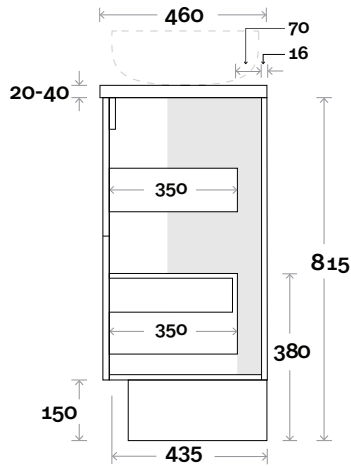

Marq

Marq 10 750mm all drawer centre basin

Top Thickness

Caesarstone: 20mm
 Casa Ceramic top: 20mm
 Davos: 40mm
 Symphony: 20mm
 Nova: 25mm

Note:

- Casa/Davos waste centre: 375mm
- Nova waste centre: 375mm
- Symphony waste centre: 375mm std (may vary depending on basin)

Marq

Marq 11 900mm all drawer centre basin

Top Thickness

Caesarstone: 20mm
 Casa Ceramic top: 20mm
 Davos: 40mm
 Symphony: 20mm
 Nova: 25mm

Note:

- Casa/Davos waste centre: 450mm
- Nova waste centre: 450mm
- Symphony waste centre: 450mm std (may vary depending on basin)

Profile

Configuration

Kick

Legs

Wallmount

Top Drawer Box

MARQUIS

Marq

Marq 12 1200mm all drawer centre basin

Top Thickness

Caesarstone: 20mm
 Casa Ceramic top: 20mm
 Davos: 40mm
 Symphony: 20mm
 Nova: 25mm

Note:

- Casa/Davos waste centre: 600mm
- Nova waste centre: 600mm
- Symphony waste centre: 600mm std (may vary depending on basin)