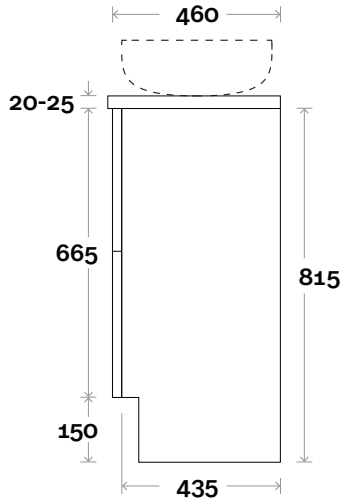

- Nova waste centre: 900mm

- Symphony waste centre: 900mm std (may vary depending on basin)

Profile

Configuration

Kick

Legs

Wallmount

All measurements are in 'mm' and are approximate and to be used as a guide only. Installation preparations are not recommended without product onsite.

MARQUIS

Marq

Marq 8 1800mm double basin

Top Thickness

Caesarstone: 20mm
Symphony: 20mm
Nova: 25mm

Note:

- Nova waste centre: 550mm
- Symphony waste centre: 550mm std (may vary depending on basin)

Profile

Configuration

Kick

Legs

Wallmount

All measurements are in 'mm' and are approximate and to be used as a guide only. Installation preparations are not recommended without product onsite.

MARQUIS

Marq

Marq 9 600mm all drawer centre basin

Top Thickness

Caesarstone: 20mm
 Casa Ceramic top: 20mm
 Davos: 40mm
 Symphony: 20mm
 Nova: 25mm

Note:

- Casa/Davos waste centre: 300mm
- Nova waste centre: 300mm
- Symphony waste centre: 300mm std (may vary depending on basin)