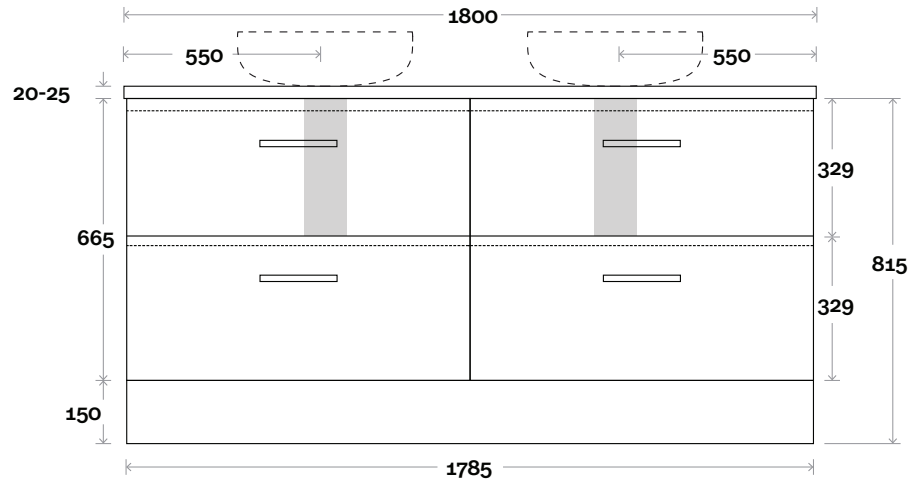

Profile

Configuration

Kick

Legs

Wallmount

All measurements are in 'mm' and are approximate and to be used as a guide only. Installation preparations are not recommended without product onsite.

MARQUIS

Marq

MARQUIS

Marq

Marq 16 1800mm all drawer double basin

Top Thickness

Caesarstone: 20mm

Symphony: 20mm

Nova: 25mm

Note:

- Nova waste centre: 550mm
- Symphony waste centre: 550mm std (may vary depending on basin)

Profile

Configuration

Kick

Legs

Wallmount

Top Drawer Box

All measurements are in 'mm' and are approximate and to be used as a guide only. Installation preparations are not recommended without product onsite.