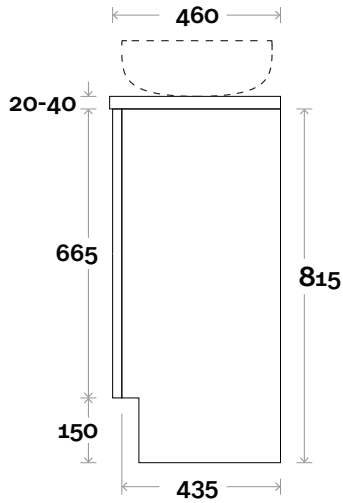

MARQUIS

Marq

Marq 1 600mm centre basin

Top Thickness

Casa Ceramic top: 20mm
 Caesarstone: 20mm
 Davos: 40mm
 Symphony: 20mm
 Nova: 25mm

Note:

- Casa/Davos waste centre: 300mm
- Nova waste centre: 300mm
- Symphony waste centre: 300mm std (may vary depending on basin)

 Plumbing allowance

Profile

Configuration

Kick

Legs

Wallmount

All measurements are in 'mm' and are approximate and to be used as a guide only. Installation preparations are not recommended without product onsite.

MARQUIS

Marq

Marq 2 750mm centre basin

Top Thickness

Casa Ceramic top: 20mm
 Caesarstone: 20mm
 Davos: 40mm
 Symphony: 20mm
 Nova: 25mm

Note:

- Casa/Davos waste centre: 375mm
- Nova waste centre: 375mm
- Symphony waste centre: 375mm std (may vary depending on basin)
- Available in Left or Right hand drawers

MARQUIS

Marq

Marq 3 900mm centre basin

Top Thickness

Casa Ceramic top: 20mm
 Caesarstone: 20mm
 Davos: 40mm
 Symphony: 20mm
 Nova: 25mm

Note:

- Casa/Davos waste centre: 450mm
- Nova waste centre: 450mm
- Symphony waste centre: 450mm std (may vary depending on basin)
- Available in Left or Right hand drawers