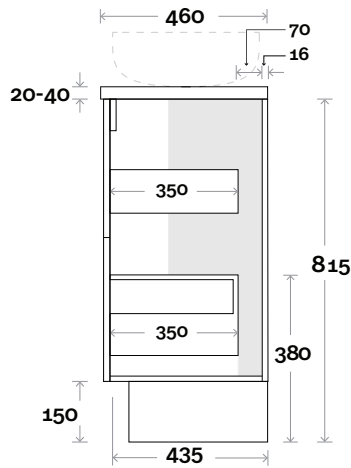

MARQUIS

Marq

Marq 9 600mm all drawer centre basin

Top Thickness

Caesarstone: 20mm
Casa Ceramic top: 20mm
Davos: 40mm
Symphony: 20mm
Nova: 25mm

Note:

- Casa/Davos waste centre: 300mm
- Nova waste centre: 300mm
- Symphony waste centre: 300mm std (may vary depending on basin)

Plumbing allowance

Profile

Configuration

Kick