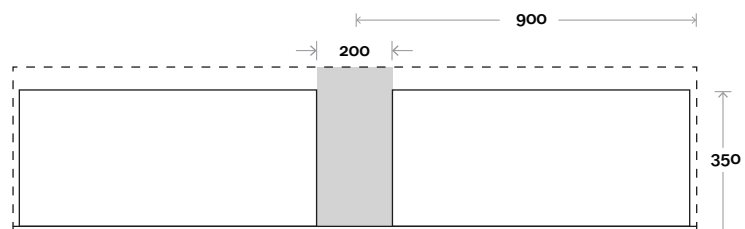

Plumbing allowance

Marq 15 1800mm all drawer centre basin

Profile

Configuration

Kick

Legs

Wallmount

Top Drawer Box

MARQUIS

Marq

Marq 16 1800mm all drawer double basin

Top Thickness

Caesarstone: 20mm

Symphony: 20mm

Nova: 25mm

Note: