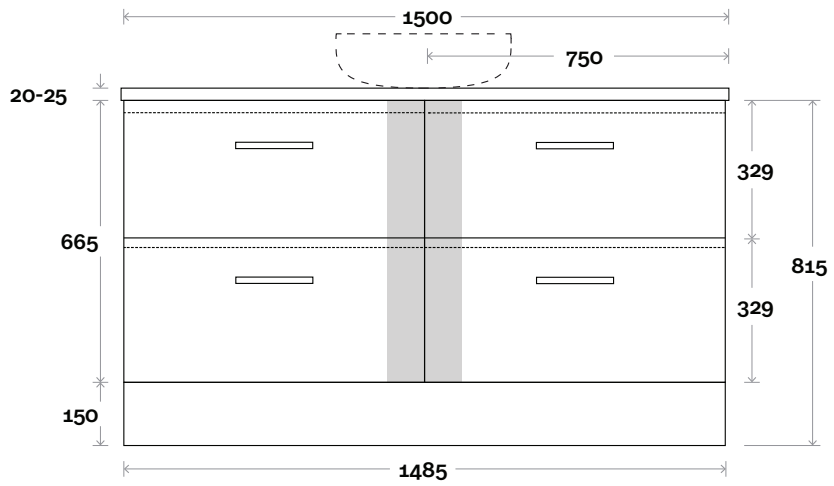

Marq 12 1200mm all drawer centre basin

Top Thickness

Caesarstone: 20mm
 Casa Ceramic top: 20mm
 Davos: 40mm
 Symphony: 20mm
 Nova: 25mm

Note:

- Casa/Davos waste centre: 600mm
- Nova waste centre: 600mm
- Symphony waste centre: 600mm std (may vary depending on basin)

Profile

Configuration

Kick

Legs

Wallmount

Top Drawer Box

MARQUIS

Marq

Top Thickness

Caesarstone: 20mm

Symphony: 20mm

Nova: 25mm

Note:

- Nova waste centre: 750mm
- Symphony waste centre: 750mm std (may vary depending on basin)

Plumbing allowance

Marq 13 1500mm all drawer centre basin

Profile

Configuration

Kick

Legs

Wallmount

Top Drawer Box

All measurements are in 'mm' and are approximate and to be used as a guide only. Installation preparations are not recommended without product onsite.