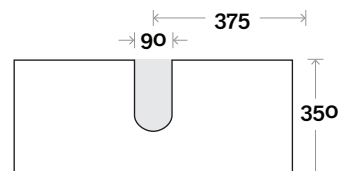

Top Drawer Box