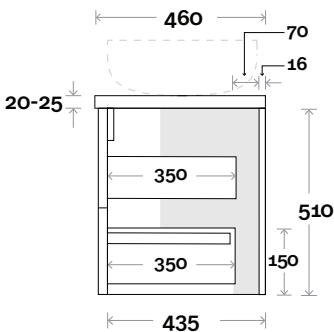

Profile

Configuration

Kick

Legs

Wallmount

Top Drawer Box

All measurements are in 'mm' and are approximate and to be used as a guide only. Installation preparations are not recommended without product onsite.

MARQUIS

Marq

Marq 14 1500mm all drawer double basin

Top Thickness

Caesarstone: 20mm

Symphony: 20mm

Nova: 25mm

Note:

- Nova waste centre: 400mm
- Symphony waste centre: 400mm std (may vary depending on basin)

Profile

Configuration

Kick

Legs

Wallmount

Top Drawer Box

All measurements are in 'mm' and are approximate and to be used as a guide only. Installation preparations are not recommended without product onsite.

MARQUIS

Marq

Top Thickness

Caesarstone: 20mm

Symphony: 20mm

Nova: 25mm

Note:

- Nova waste centre: 900mm
- Symphony waste centre: 900mm std (may vary depending on basin)