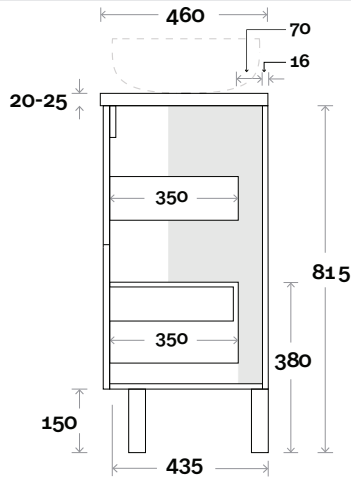

Profile

Configuration

Kick

Legs

Wallmount

Top Drawer Box

All measurements are in 'mm' and are approximate and to be used as a guide only. Installation preparations are not recommended without product onsite.

- Nova waste centre: 400mm
- Symphony waste centre: 400mm std (may vary depending on basin)

Profile

Configuration

Kick

Legs

Wallmount

Top Drawer Box

All measurements are in 'mm' and are approximate and to be used as a guide only. Installation preparations are not recommended without product onsite.

MARQUIS

Marq

Marq 16 1800mm all drawer double basin

Top Thickness

Caesarstone: 20mm

Symphony: 20mm

Nova: 25mm

Note:

- Nova waste centre: 550mm
- Symphony waste centre: 550mm std (may vary depending on basin)

Profile

Configuration

Kick

Legs

Wallmount

Top Drawer Box

All measurements are in 'mm' and are approximate and to be used as a guide only. Installation preparations are not recommended without product onsite.