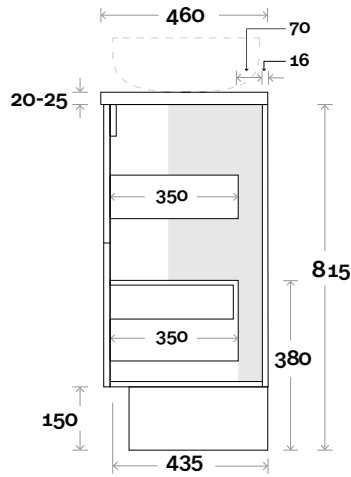

- Nova waste centre: 400mm
- Symphony waste centre: 400mm std (may vary depending on basin)

Profile

Configuration

Kick

Legs

Wallmount

Top Drawer Box

All measurements are in 'mm' and are approximate and to be used as a guide only. Installation preparations are not recommended without product onsite.

MARQUIS

Marq

Top Thickness

Caesarstone: 20mm

Symphony: 20mm

Nova: 25mm

Note:

- Nova waste centre: 900mm
- Symphony waste centre: 900mm std (may vary depending on basin)

MARQUIS

Marq

Marq 16 1800mm all drawer double basin

Top Thickness

Caesarstone: 20mm

Symphony: 20mm

Nova: 25mm

Note:

- Nova waste centre: 550mm
- Symphony waste centre: 550mm std (may vary depending on basin)

Profile

Configuration

Kick

Legs

Wallmount

Top Drawer Box

All measurements are in 'mm' and are approximate and to be used as a guide only. Installation preparations are not recommended without product onsite.