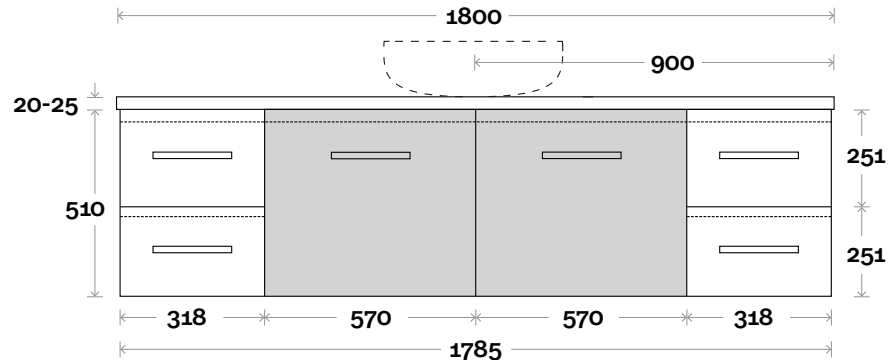

- Nova waste centre: 900mm

- Symphony waste centre: 900mm std (may vary depending on basin)

Profile

Configuration

Kick

Legs

Wallmount

All measurements are in 'mm' and are approximate and to be used as a guide only. Installation preparations are not recommended without product onsite.