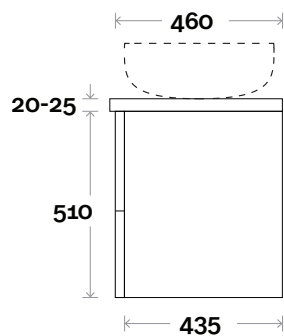

- Nova waste centre: 900mm

- Symphony waste centre: 900mm std (may vary depending on basin)

Profile

Configuration

Kick

Legs

Wallmount

All measurements are in 'mm' and are approximate and to be used as a guide only. Installation preparations are not recommended without product onsite.

MARQUIS

Marq

Marq 8 1800mm double basin

Top Thickness

Caesarstone: 20mm
Symphony: 20mm
Nova: 25mm

Note:

- Nova waste centre: 550mm
- Symphony waste centre: 550mm std (may vary depending on basin)

Profile

Configuration

Kick

Legs

Wallmount

All measurements are in 'mm' and are approximate and to be used as a guide only. Installation preparations are not recommended without product onsite.

MARQUIS

Marq

Marq 9 600mm all drawer centre basin

Top Thickness

Caesarstone: 20mm
 Casa Ceramic top: 20mm
 Davos: 40mm
 Symphony: 20mm
 Nova: 25mm

Note:

- Casa/Davos waste centre: 300mm
- Nova waste centre: 300mm
- Symphony waste centre: 300mm std (may vary depending on basin)