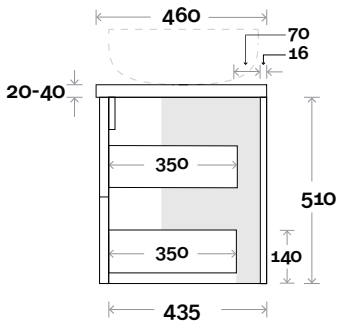

Marq

Marq 10 750mm all drawer centre basin

Top Thickness

Caesarstone: 20mm
 Casa Ceramic top: 20mm
 Davos: 40mm
 Symphony: 20mm
 Nova: 25mm

Note:

- Casa/Davos waste centre: 375mm
- Nova waste centre: 375mm
- Symphony waste centre: 375mm std (may vary depending on basin)

Marq

Marq 11 900mm all drawer centre basin

Top Thickness

Caesarstone: 20mm
 Casa Ceramic top: 20mm
 Davos: 40mm
 Symphony: 20mm
 Nova: 25mm

Note:

- Casa/Davos waste centre: 450mm
- Nova waste centre: 450mm
- Symphony waste centre: 450mm std (may vary depending on basin)

Profile

Configuration

Kick

Legs

Wallmount

Top Drawer Box

MARQUIS

Marq

Marq 12 1200mm all drawer centre basin

Top Thickness

Caesarstone: 20mm
 Casa Ceramic top: 20mm
 Davos: 40mm
 Symphony: 20mm
 Nova: 25mm

Note:

- Casa/Davos waste centre: 600mm
- Nova waste centre: 600mm
- Symphony waste centre: 600mm std (may vary depending on basin)