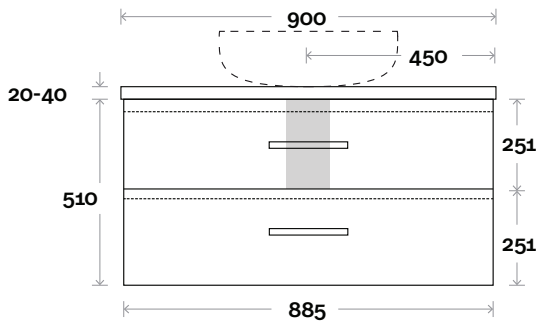

Marq

Marq 10 750mm all drawer centre basin

Top Thickness

Caesarstone: 20mm
 Casa Ceramic top: 20mm
 Davos: 40mm
 Symphony: 20mm
 Nova: 25mm

Note:

- Casa/Davos waste centre: 375mm
- Nova waste centre: 375mm
- Symphony waste centre: 375mm std (may vary depending on basin)

Marq

Marq 11 900mm all drawer centre basin

Top Thickness

Caesarstone: 20mm
 Casa Ceramic top: 20mm
 Davos: 40mm
 Symphony: 20mm
 Nova: 25mm

Note:

- Casa/Davos waste centre: 450mm
- Nova waste centre: 450mm
- Symphony waste centre: 450mm std (may vary depending on basin)

Profile

Configuration

Kick

Legs

Wallmount

Top Drawer Box

MARQUIS

Marq

Marq 12 1200mm all drawer centre basin

Top Thickness

Caesarstone: 20mm
 Casa Ceramic top: 20mm
 Davos: 40mm
 Symphony: 20mm
 Nova: 25mm

Note:

- Casa/Davos waste centre: 600mm
- Nova waste centre: 600mm
- Symphony waste centre: 600mm std (may vary depending on basin)