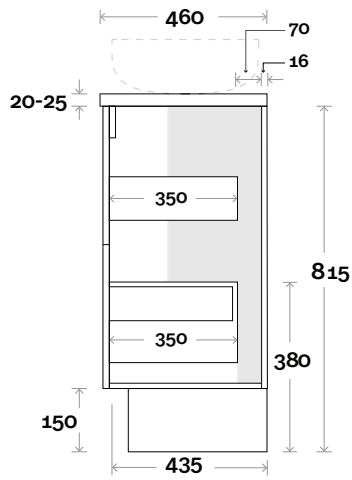

Top Thickness

Caesarstone: 20mm

Symphony: 20mm

Nova: 25mm

Note:

- Nova waste centre: 750mm
- Symphony waste centre: 750mm std (may vary depending on basin)

Plumbing allowance

Marq 13 1500mm all drawer centre basin

Profile

Configuration

Kick

Legs

Wallmount

Top Drawer Box

All measurements are in 'mm' and are approximate and to be used as a guide only. Installation preparations are not recommended without product onsite.

MARQUIS

Marq

Marq 14 1500mm all drawer double basin

Top Thickness

Caesarstone: 20mm

Symphony: 20mm

Nova: 25mm

Note:

- Nova waste centre: 400mm
- Symphony waste centre: 400mm std (may vary depending on basin)

Profile

Configuration

Kick

Legs

Wallmount

Top Drawer Box

All measurements are in 'mm' and are approximate and to be used as a guide only. Installation preparations are not recommended without product onsite.