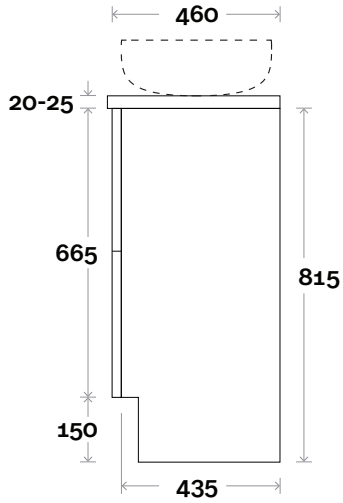

Marq 6 1500mm double basin

Top Thickness

Caesarstone: 20mm

Symphony: 20mm

Nova: 25mm

Note:

• Nova waste centre: 400mm

• Symphony waste centre: 400mm std (may vary depending on basin)

MARQUIS

Marq

Marq 7 1800mm centre basin

Top Thickness

Caesarstone: 20mm

Symphony: 20mm

Nova: 25mm

Note:

- Nova waste centre: 900mm

- Symphony waste centre: 900mm std (may vary depending on basin)

Profile

Configuration

Kick

Legs

Wallmount

All measurements are in 'mm' and are approximate and to be used as a guide only. Installation preparations are not recommended without product onsite.

MARQUIS

Marq

Marq 8 1800mm double basin

Top Thickness

Caesarstone: 20mm
Symphony: 20mm
Nova: 25mm

Note:

- Nova waste centre: 550mm
- Symphony waste centre: 550mm std (may vary depending on basin)

Profile