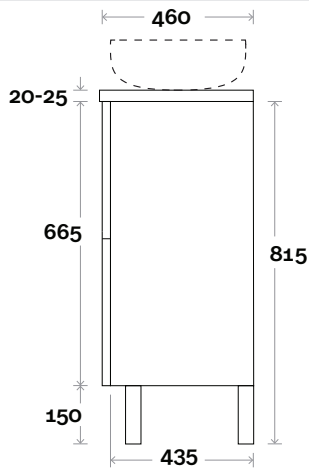

MARQUIS

Marq

Top Thickness

Caesarstone: 20mm

Symphony: 20mm

Nova: 25mm

Note:

- Nova waste centre: 900mm
- Symphony waste centre: 900mm std (may vary depending on basin)

Plumbing allowance

Marq 15 1800mm all drawer centre basin

Profile

Configuration

Kick

Legs

Wallmount

Top Drawer Box