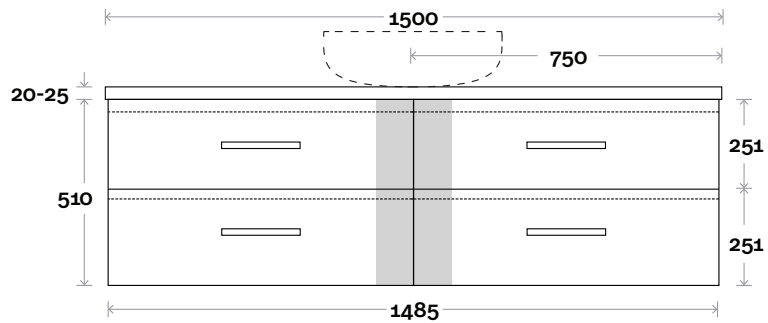

Top Thickness

Caesarstone: 20mm

Symphony: 20mm

Nova: 25mm

Note:

- Nova waste centre: 750mm
- Symphony waste centre: 750mm std (may vary depending on basin)

Plumbing allowance

Marq 13 1500mm all drawer centre basin

Profile

Configuration

Kick

Legs

Wallmount

Top Drawer Box

All measurements are in 'mm' and are approximate and to be used as a guide only. Installation preparations are not recommended without product onsite.

MARQUIS

Marq

Marq 14 1500mm all drawer double basin

Top Thickness

Caesarstone: 20mm

Symphony: 20mm

Nova: 25mm

Note:

- Nova waste centre: 400mm
- Symphony waste centre: 400mm std (may vary depending on basin)

Profile

Configuration

Kick

Legs

Wallmount

Top Drawer Box

All measurements are in 'mm' and are approximate and to be used as a guide only. Installation preparations are not recommended without product onsite.