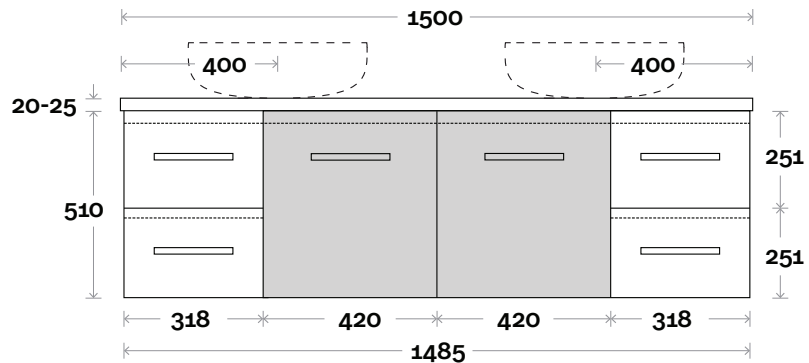

Profile

Configuration

Kick

Legs

Wallmount

All measurements are in 'mm' and are approximate and to be used as a guide only. Installation preparations are not recommended without product onsite.

MARQUIS

Marq

Marq 6 1500mm double basin

Top Thickness

Caesarstone: 20mm

Symphony: 20mm

Nova: 25mm

Note:

• Nova waste centre: 400mm

• Symphony waste centre: 400mm std (may vary depending on basin)

Plumbing allowance

Profile

Configuration

Kick

Legs

Wallmount

All measurements are in 'mm' and are approximate and to be used as a guide only. Installation preparations are not recommended without product onsite.