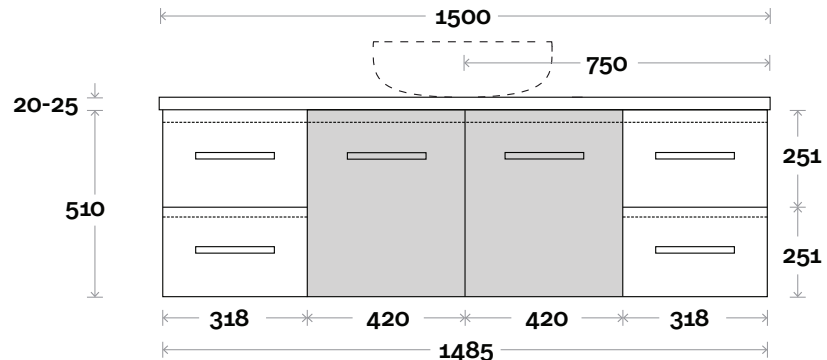

Profile

Configuration

Kick

Legs

Wallmount

All measurements are in 'mm' and are approximate and to be used as a guide only. Installation preparations are not recommended without product onsite.

MARQUIS

Marq

Marq 6 1500mm double basin

Top Thickness

Caesarstone: 20mm

Symphony: 20mm

Nova: 25mm

Note:

• Nova waste centre: 400mm

• Symphony waste centre: 400mm std (may vary depending on basin)