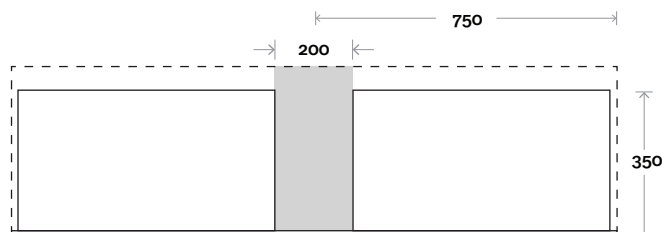

Profile

Configuration

Kick

Legs

Wallmount

Top Drawer Box

All measurements are in 'mm' and are approximate and to be used as a guide only. Installation preparations are not recommended without product onsite.

MARQUIS

Marq

Marq 14 1500mm all drawer double basin

Top Thickness

Caesarstone: 20mm

Symphony: 20mm

Nova: 25mm

Note: