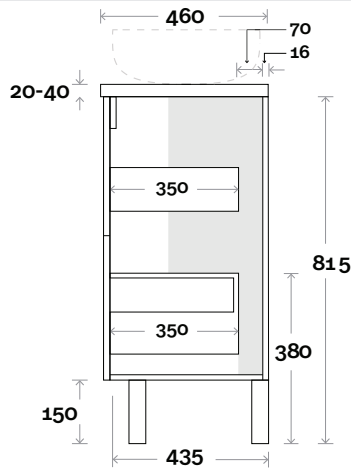

Configuration

Kick

Legs

Wallmount

All measurements are in 'mm' and are approximate and to be used as a guide only. Installation preparations are not recommended without product onsite.

MARQUIS

Marq

Marq 9 600mm all drawer centre basin

Top Thickness

Caesarstone: 20mm
 Casa Ceramic top: 20mm
 Davos: 40mm
 Symphony: 20mm
 Nova: 25mm

Note:

- Casa/Davos waste centre: 300mm
- Nova waste centre: 300mm
- Symphony waste centre: 300mm std (may vary depending on basin)

Plumbing allowance

Profile

Configuration

Kick

Legs

Wallmount

Top Drawer Box

MARQUIS

Marq

Marq 10 750mm all drawer centre basin

Top Thickness

Caesarstone: 20mm
 Casa Ceramic top: 20mm
 Davos: 40mm
 Symphony: 20mm
 Nova: 25mm

Note:

- Casa/Davos waste centre: 375mm
- Nova waste centre: 375mm
- Symphony waste centre: 375mm std (may vary depending on basin)