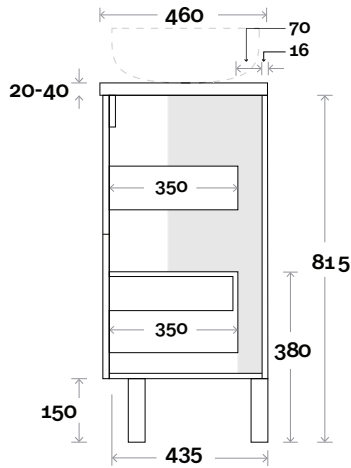

Marq

Marq 10 750mm all drawer centre basin

Top Thickness

Caesarstone: 20mm
 Casa Ceramic top: 20mm
 Davos: 40mm
 Symphony: 20mm
 Nova: 25mm

Note:

- Casa/Davos waste centre: 375mm
- Nova waste centre: 375mm
- Symphony waste centre: 375mm std (may vary depending on basin)

Marq

Marq 11 900mm all drawer centre basin

Top Thickness

Caesarstone: 20mm
 Casa Ceramic top: 20mm
 Davos: 40mm
 Symphony: 20mm
 Nova: 25mm

Note:

- Casa/Davos waste centre: 450mm
- Nova waste centre: 450mm
- Symphony waste centre: 450mm std (may vary depending on basin)

Profile

Configuration

Kick

Legs

Wallmount

Top Drawer Box

MARQUIS

Marq

Marq 12 1200mm all drawer centre basin

Top Thickness

Caesarstone: 20mm
 Casa Ceramic top: 20mm
 Davos: 40mm
 Symphony: 20mm
 Nova: 25mm

Note:

- Casa/Davos waste centre: 600mm
- Nova waste centre: 600mm
- Symphony waste centre: 600mm std (may vary depending on basin)