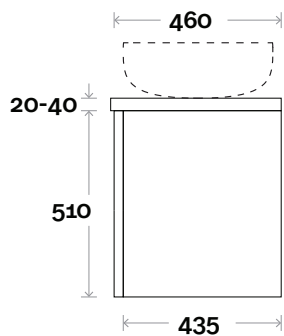

MARQUIS

Marq

Marq 1 600mm centre basin

Top Thickness

Casa Ceramic top: 20mm
 Caesarstone: 20mm
 Davos: 40mm
 Symphony: 20mm
 Nova: 25mm

Note:

- Casa/Davos waste centre: 300mm
- Nova waste centre: 300mm
- Symphony waste centre: 300mm std (may vary depending on basin)

 Plumbing allowance

Profile

Configuration

Kick

Legs

Wallmount

All measurements are in 'mm' and are approximate and to be used as a guide only. Installation preparations are not recommended without product onsite.

MARQUIS

Marq

Marq 2 750mm centre basin

Top Thickness

Casa Ceramic top: 20mm
 Caesarstone: 20mm
 Davos: 40mm
 Symphony: 20mm
 Nova: 25mm

Note:

- Casa/Davos waste centre: 375mm
- Nova waste centre: 375mm
- Symphony waste centre: 375mm std (may vary depending on basin)
- Available in Left or Right hand drawers

MARQUIS

Marq

Marq 3 900mm centre basin

Top Thickness

Casa Ceramic top: 20mm
 Caesarstone: 20mm
 Davos: 40mm
 Symphony: 20mm
 Nova: 25mm

Note:

- Casa/Davos waste centre: 450mm
- Nova waste centre: 450mm
- Symphony waste centre: 450mm std (may vary depending on basin)
- Available in Left or Right hand drawers