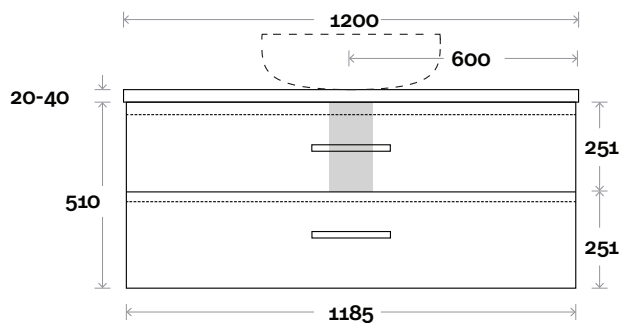

Marq 12 1200mm all drawer centre basin

Top Thickness

Caesarstone: 20mm
 Casa Ceramic top: 20mm
 Davos: 40mm
 Symphony: 20mm
 Nova: 25mm

Note:

- Casa/Davos waste centre: 600mm
- Nova waste centre: 600mm
- Symphony waste centre: 600mm std (may vary depending on basin)

Profile

Configuration

Kick

Legs

Wallmount

Top Drawer Box

MARQUIS

Marq

Top Thickness

Caesarstone: 20mm

Symphony: 20mm

Nova: 25mm

Note:

- Nova waste centre: 750mm
- Symphony waste centre: 750mm std (may vary depending on basin)

Plumbing allowance

Marq 13 1500mm all drawer centre basin

Profile

Configuration

Kick

Legs

Wallmount

Top Drawer Box

All measurements are in 'mm' and are approximate and to be used as a guide only. Installation preparations are not recommended without product onsite.