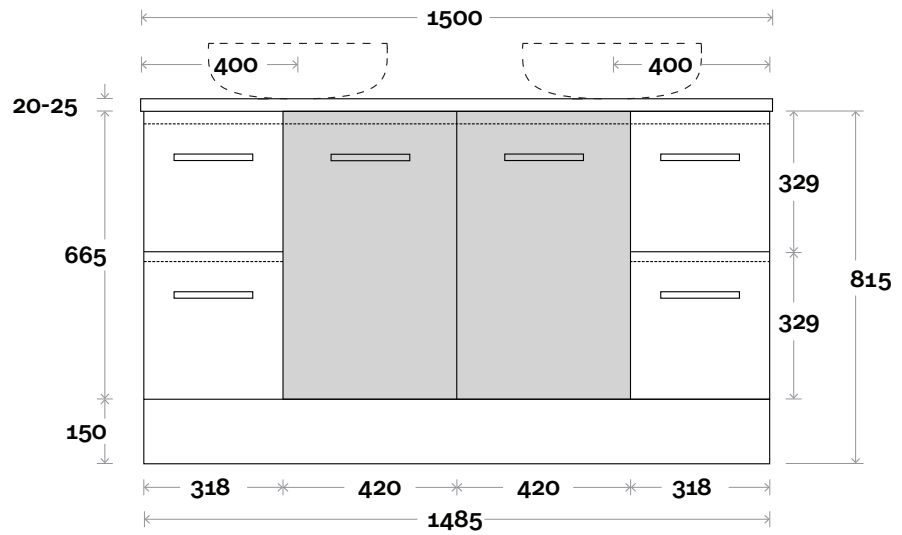

Profile

Configuration

Kick

Legs

Wallmount

All measurements are in 'mm' and are approximate and to be used as a guide only. Installation preparations are not recommended without product onsite.

MARQUIS

Marq

Marq 6 1500mm double basin

Top Thickness

Caesarstone: 20mm

Symphony: 20mm

Nova: 25mm

Note:

• Nova waste centre: 400mm

• Symphony waste centre: 400mm std (may vary depending on basin)

Plumbing allowance

Profile

Configuration

Kick

Legs

Wallmount

All measurements are in 'mm' and are approximate and to be used as a guide only. Installation preparations are not recommended without product onsite.