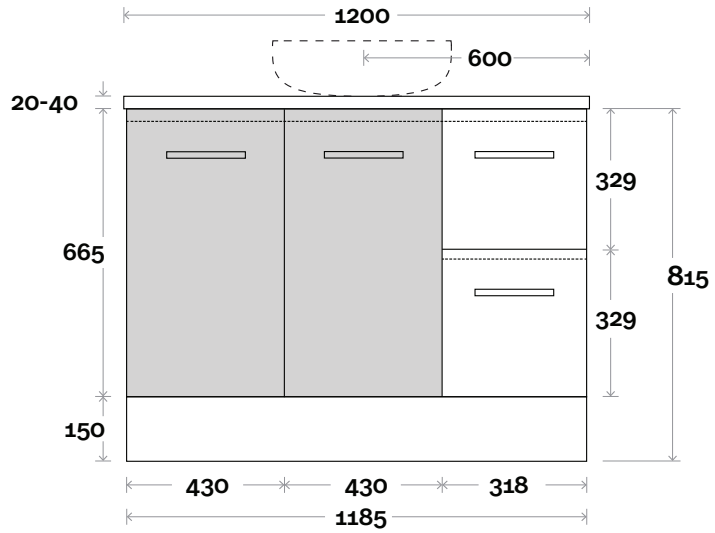

MARQUIS

Marq

Marq 3 900mm centre basin

Top Thickness

Casa Ceramic top: 20mm
 Caesarstone: 20mm
 Davos: 40mm
 Symphony: 20mm
 Nova: 25mm

Note:

- Casa/Davos waste centre: 450mm
- Nova waste centre: 450mm
- Symphony waste centre: 450mm std (may vary depending on basin)
- Available in Left or Right hand drawers

Profile

Configuration

Kick

Legs

Wallmount

All measurements are in 'mm' and are approximate and to be used as a guide only. Installation preparations are not recommended without product onsite.

MARQUIS

Marq

Marq 4 1200mm centre basin

Top Thickness

Casa Ceramic top: 20mm
 Caesarstone: 20mm
 Davos: 40mm
 Symphony: 20mm
 Nova: 25mm

Note:

- Casa/Davos waste centre: 600mm
- Nova waste centre: 600mm
- Symphony waste centre: 600mm std (may vary depending on basin)
- Available in Left or Right hand drawers