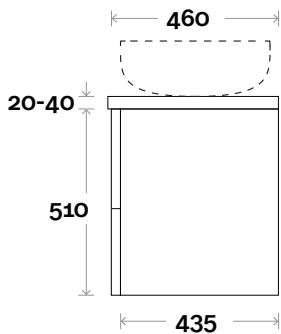

Profile

Configuration

Kick

Legs

Wallmount

All measurements are in 'mm' and are approximate and to be used as a guide only. Installation preparations are not recommended without product onsite.

MARQUIS

Marq

Marq 4 1200mm centre basin

Top Thickness

Casa Ceramic top: 20mm
 Caesarstone: 20mm
 Davos: 40mm
 Symphony: 20mm
 Nova: 25mm

Note:

- Casa/Davos waste centre: 600mm
- Nova waste centre: 600mm
- Symphony waste centre: 600mm std (may vary depending on basin)
- Available in Left or Right hand drawers

Marq 5 1500mm centre basin

Top Thickness

Caesarstone: 20mm

Symphony: 20mm

Nova: 25mm

Note:

- Nova waste centre: 750mm

- Symphony waste centre: 750mm std (may vary depending on basin)