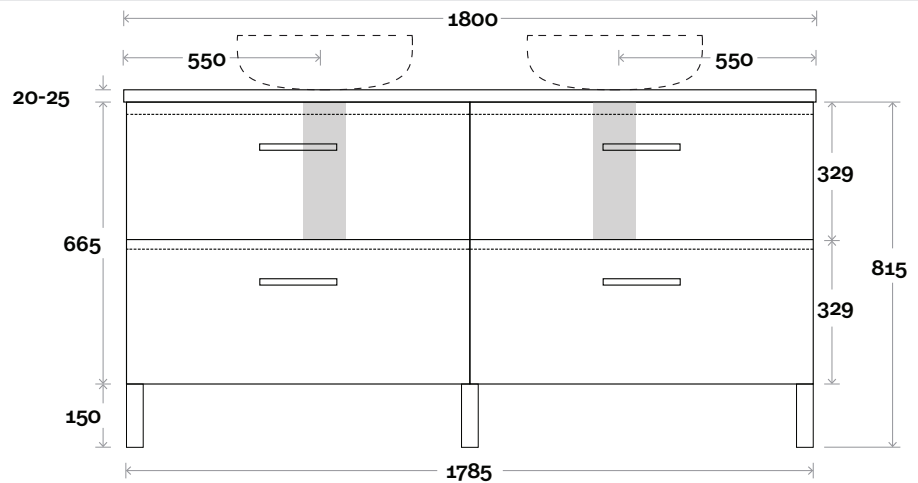

Profile

Configuration

Kick

Legs

Wallmount

All measurements are in 'mm' and are approximate and to be used as a guide only. Installation preparations are not recommended without product onsite.

MARQUIS

Marq

- Nova waste centre: 400mm
- Symphony waste centre: 400mm std (may vary depending on basin)

Profile

Configuration

Kick

Legs

Wallmount

Top Drawer Box

All measurements are in 'mm' and are approximate and to be used as a guide only. Installation preparations are not recommended without product onsite.

- Nova waste centre: 550mm
- Symphony waste centre: 550mm std (may vary depending on basin)

Profile

Configuration

Kick

Legs

Wallmount

Top Drawer Box

All measurements are in 'mm' and are approximate and to be used as a guide only. Installation preparations are not recommended without product onsite.