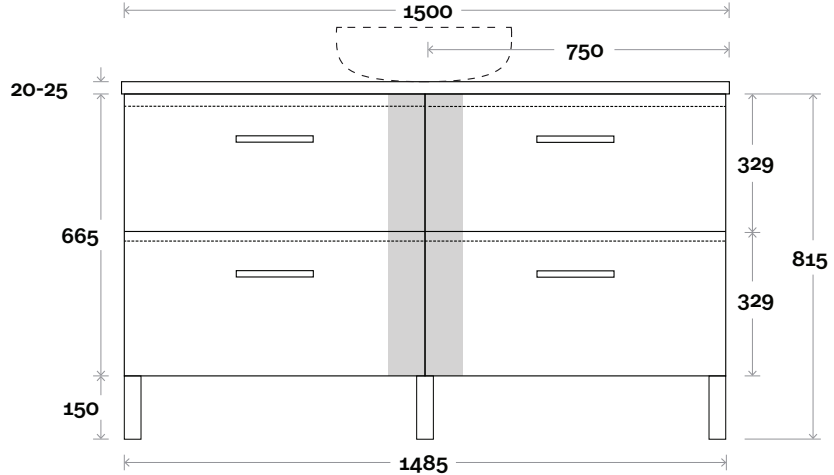

Profile

Configuration

Kick

Legs

Wallmount

Top Drawer Box

MARQUIS

Marq

Top Thickness

Caesarstone: 20mm

Symphony: 20mm

Nova: 25mm

Note:

- Nova waste centre: 750mm
- Symphony waste centre: 750mm std (may vary depending on basin)

Plumbing allowance

Marq 13 1500mm all drawer centre basin

Profile

Configuration

Kick

Legs

Wallmount

Top Drawer Box

All measurements are in 'mm' and are approximate and to be used as a guide only. Installation preparations are not recommended without product onsite.