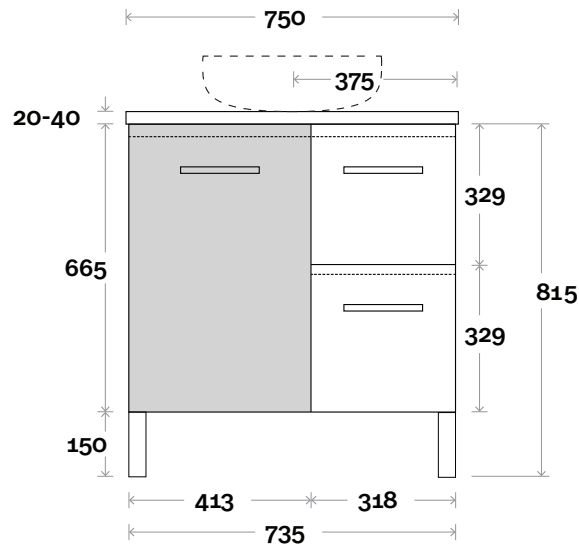

MARQUIS

Marq

Marq 2 750mm centre basin

Top Thickness

Casa Ceramic top: 20mm
 Caesarstone: 20mm
 Davos: 40mm
 Symphony: 20mm
 Nova: 25mm

Note:

- Casa/Davos waste centre: 375mm
- Nova waste centre: 375mm
- Symphony waste centre: 375mm std (may vary depending on basin)
- Available in Left or Right hand drawers

Plumbing allowance

Profile

Configuration

Kick

Legs

Wallmount

All measurements are in 'mm' and are approximate and to be used as a guide only. Installation preparations are not recommended without product onsite.

MARQUIS

Marq

Marq 3 900mm centre basin

Top Thickness

Casa Ceramic top: 20mm
 Caesarstone: 20mm
 Davos: 40mm
 Symphony: 20mm
 Nova: 25mm

Note:

- Casa/Davos waste centre: 450mm
- Nova waste centre: 450mm
- Symphony waste centre: 450mm std (may vary depending on basin)
- Available in Left or Right hand drawers

Profile

Configuration

Kick

Legs

Wallmount

All measurements are in 'mm' and are approximate and to be used as a guide only. Installation preparations are not recommended without product onsite.

MARQUIS

Marq