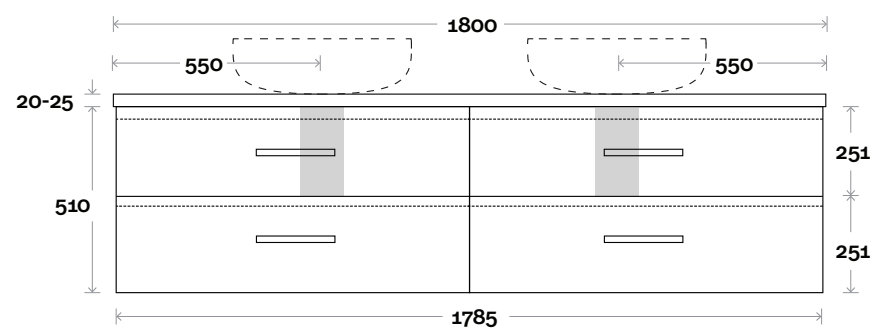

Profile

Configuration

Kick

Legs

Wallmount

All measurements are in 'mm' and are approximate and to be used as a guide only. Installation preparations are not recommended without product onsite.

MARQUIS

Marq

MARQUIS

Marq

Marq 16 1800mm all drawer double basin

Top Thickness

Caesarstone: 20mm

Symphony: 20mm

Nova: 25mm

Note:

- Nova waste centre: 550mm
- Symphony waste centre: 550mm std (may vary depending on basin)

Profile

Configuration

Kick

Legs

Wallmount

Top Drawer Box

All measurements are in 'mm' and are approximate and to be used as a guide only. Installation preparations are not recommended without product onsite.