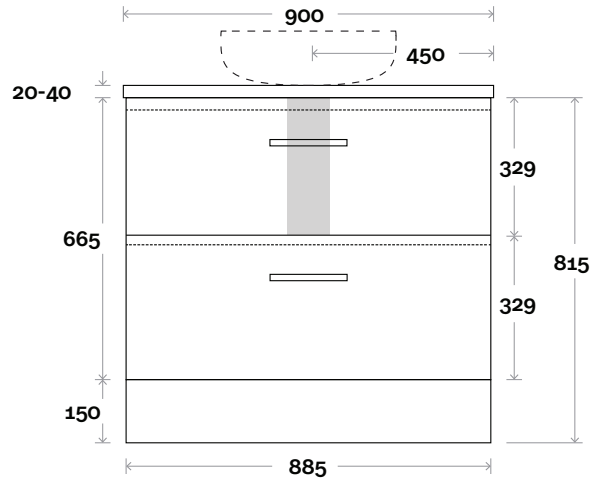

MARQUIS

Marq

Marq 11 900mm all drawer centre basin

Top Thickness

Caesarstone: 20mm
Casa Ceramic top: 20mm
Davos: 40mm
Symphony: 20mm
Nova: 25mm

Note:

- Casa/Davos waste centre: 450mm
- Nova waste centre: 450mm
- Symphony waste centre: 450mm std (may vary depending on basin)

Profile

Configuration

Kick