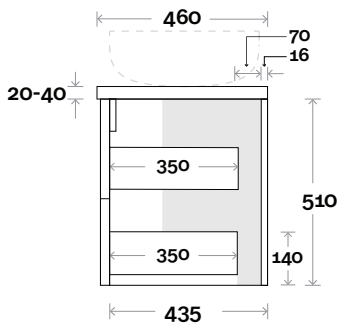

Marq 12 1200mm all drawer centre basin

Top Thickness

Caesarstone: 20mm
 Casa Ceramic top: 20mm
 Davos: 40mm
 Symphony: 20mm
 Nova: 25mm

Note:

- Casa/Davos waste centre: 600mm
- Nova waste centre: 600mm
- Symphony waste centre: 600mm std (may vary depending on basin)

Profile

Configuration

Kick

Legs

Wallmount

Top Drawer Box

MARQUIS

Marq

Top Thickness

Caesarstone: 20mm

Symphony: 20mm

Nova: 25mm

Note:

- Nova waste centre: 750mm
- Symphony waste centre: 750mm std (may vary depending on basin)

Plumbing allowance

Marq 13 1500mm all drawer centre basin

Profile

Configuration

Kick

Legs

Wallmount

Top Drawer Box

All measurements are in 'mm' and are approximate and to be used as a guide only. Installation preparations are not recommended without product onsite.