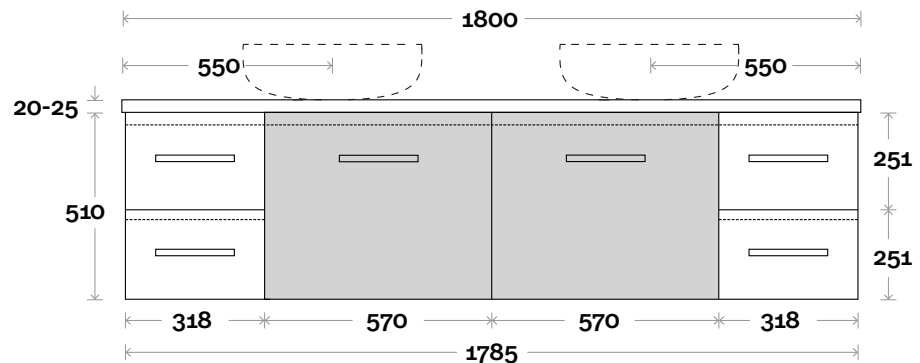

Configuration

Kick

Legs

Wallmount

All measurements are in 'mm' and are approximate and to be used as a guide only. Installation preparations are not recommended without product onsite.

MARQUIS

Marq

Marq 9 600mm all drawer centre basin