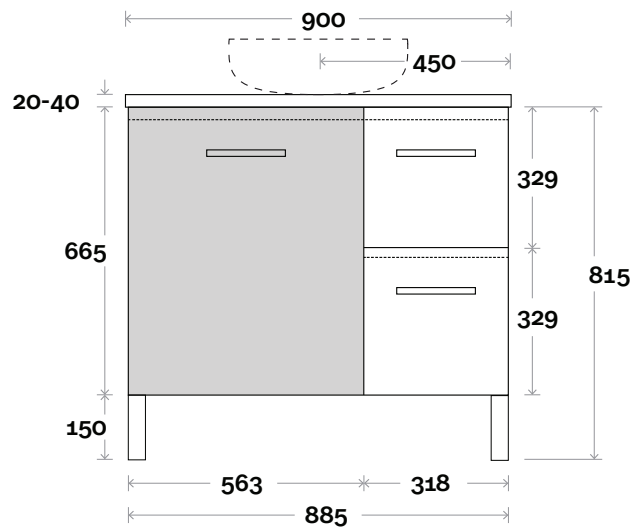

Plumbing allowance

Profile

Configuration

Kick

Legs

Wallmount

All measurements are in 'mm' and are approximate and to be used as a guide only. Installation preparations are not recommended without product onsite.

MARQUIS

Marq

Marq 3 900mm centre basin

Top Thickness

Casa Ceramic top: 20mm
 Caesarstone: 20mm
 Davos: 40mm
 Symphony: 20mm
 Nova: 25mm

Note:

- Casa/Davos waste centre: 450mm
- Nova waste centre: 450mm
- Symphony waste centre: 450mm std (may vary depending on basin)
- Available in Left or Right hand drawers

Profile

Configuration

Kick

Legs

Wallmount

All measurements are in 'mm' and are approximate and to be used as a guide only. Installation preparations are not recommended without product onsite.

MARQUIS

Marq

Marq 4 1200mm centre basin

Top Thickness

Casa Ceramic top: 20mm
 Caesarstone: 20mm
 Davos: 40mm
 Symphony: 20mm
 Nova: 25mm

Note:

- Casa/Davos waste centre: 600mm
- Nova waste centre: 600mm
- Symphony waste centre: 600mm std (may vary depending on basin)
- Available in Left or Right hand drawers