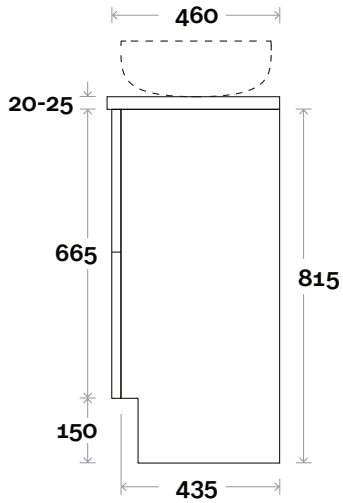

Marq 4 1200mm centre basin

Top Thickness

Casa Ceramic top: 20mm
 Caesarstone: 20mm
 Davos: 40mm
 Symphony: 20mm
 Nova: 25mm

Note:

- Casa/Davos waste centre: 600mm
- Nova waste centre: 600mm
- Symphony waste centre: 600mm std (may vary depending on basin)
- Available in Left or Right hand drawers

Profile

Configuration

Kick

Legs

Wallmount

All measurements are in 'mm' and are approximate and to be used as a guide only. Installation preparations are not recommended without product onsite.

MARQUIS

Marq

Marq 5 1500mm centre basin

Top Thickness

Caesarstone: 20mm

Symphony: 20mm

Nova: 25mm

Note:

- Nova waste centre: 750mm

- Symphony waste centre: 750mm std (may vary depending on basin)