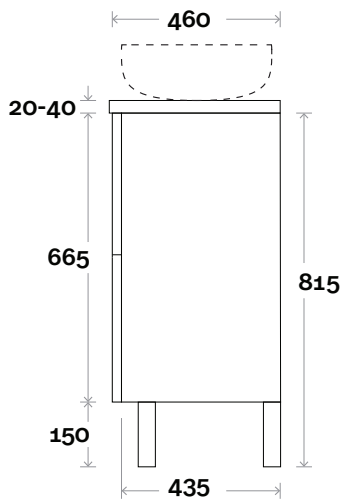

MARQUIS

Marq

Marq 2 750mm centre basin

Top Thickness

Casa Ceramic top: 20mm
 Caesarstone: 20mm
 Davos: 40mm
 Symphony: 20mm
 Nova: 25mm

Note:

- Casa/Davos waste centre: 375mm
- Nova waste centre: 375mm
- Symphony waste centre: 375mm std (may vary depending on basin)
- Available in Left or Right hand drawers

Plumbing allowance

Profile

Configuration

Kick

Legs

Wallmount

All measurements are in 'mm' and are approximate and to be used as a guide only. Installation preparations are not recommended without product onsite.

MARQUIS

Marq

Marq 3 900mm centre basin

Top Thickness

Casa Ceramic top: 20mm
 Caesarstone: 20mm
 Davos: 40mm
 Symphony: 20mm
 Nova: 25mm

Note:

- Casa/Davos waste centre: 450mm
- Nova waste centre: 450mm
- Symphony waste centre: 450mm std (may vary depending on basin)
- Available in Left or Right hand drawers

Marq 4 1200mm centre basin

Top Thickness

Casa Ceramic top: 20mm
 Caesarstone: 20mm
 Davos: 40mm
 Symphony: 20mm
 Nova: 25mm

Note:

- Casa/Davos waste centre: 600mm
- Nova waste centre: 600mm
- Symphony waste centre: 600mm std (may vary depending on basin)
- Available in Left or Right hand drawers