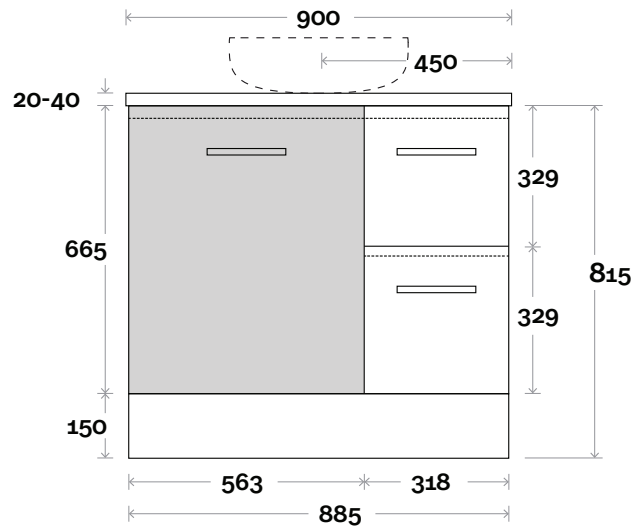

Plumbing allowance

Profile

Configuration

Kick

Legs

Wallmount

All measurements are in 'mm' and are approximate and to be used as a guide only. Installation preparations are not recommended without product onsite.

MARQUIS

Marq

Marq 3 900mm centre basin

Top Thickness

Casa Ceramic top: 20mm
 Caesarstone: 20mm
 Davos: 40mm
 Symphony: 20mm
 Nova: 25mm

Note:

- Casa/Davos waste centre: 450mm
- Nova waste centre: 450mm
- Symphony waste centre: 450mm std (may vary depending on basin)
- Available in Left or Right hand drawers

Profile

Configuration

Kick

Legs

Wallmount

All measurements are in 'mm' and are approximate and to be used as a guide only. Installation preparations are not recommended without product onsite.

MARQUIS

Marq

Marq 4 1200mm centre basin

Top Thickness

Casa Ceramic top: 20mm
 Caesarstone: 20mm
 Davos: 40mm
 Symphony: 20mm
 Nova: 25mm

Note:

- Casa/Davos waste centre: 600mm
- Nova waste centre: 600mm
- Symphony waste centre: 600mm std (may vary depending on basin)
- Available in Left or Right hand drawers