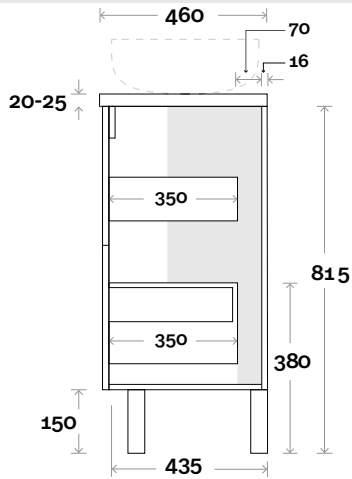

Profile

Configuration

Kick

Legs

Wallmount

Top Drawer Box

All measurements are in 'mm' and are approximate and to be used as a guide only. Installation preparations are not recommended without product onsite.

MARQUIS

Marq

Marq 14 1500mm all drawer double basin

Top Thickness

Caesarstone: 20mm

Symphony: 20mm

Nova: 25mm

Note:

- Nova waste centre: 400mm
- Symphony waste centre: 400mm std (may vary depending on basin)

Profile

Configuration

Kick

Legs

Wallmount

Top Drawer Box

All measurements are in 'mm' and are approximate and to be used as a guide only. Installation preparations are not recommended without product onsite.

MARQUIS

Marq

Top Thickness

Caesarstone: 20mm

Symphony: 20mm

Nova: 25mm

Note:

- Nova waste centre: 900mm
- Symphony waste centre: 900mm std (may vary depending on basin)