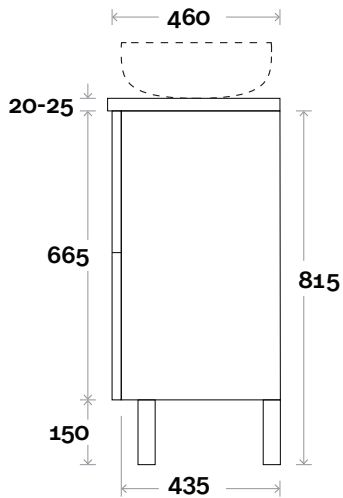

Marq 6 1500mm double basin

Top Thickness

Caesarstone: 20mm

Symphony: 20mm

Nova: 25mm

Note:

• Nova waste centre: 400mm

• Symphony waste centre: 400mm std (may vary depending on basin)

MARQUIS

Marq

Marq 7 1800mm centre basin

Top Thickness

Caesarstone: 20mm

Symphony: 20mm

Nova: 25mm

Note:

- Nova waste centre: 900mm

- Symphony waste centre: 900mm std (may vary depending on basin)

Profile

Configuration

Kick

Legs

Wallmount

All measurements are in 'mm' and are approximate and to be used as a guide only. Installation preparations are not recommended without product onsite.

MARQUIS

Marq

Marq 8 1800mm double basin

Top Thickness

Caesarstone: 20mm
Symphony: 20mm
Nova: 25mm

Note:

- Nova waste centre: 550mm
- Symphony waste centre: 550mm std (may vary depending on basin)

Profile