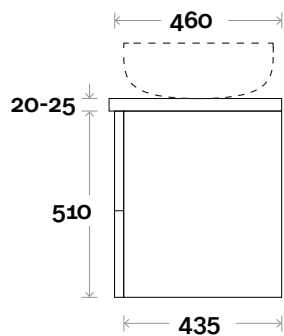

Profile

Configuration

Kick

Legs

Wallmount

All measurements are in 'mm' and are approximate and to be used as a guide only. Installation preparations are not recommended without product onsite.

MARQUIS

Marq

Marq 6 1500mm double basin

Top Thickness

Caesarstone: 20mm

Symphony: 20mm

Nova: 25mm

Note:

• Nova waste centre: 400mm

• Symphony waste centre: 400mm std (may vary depending on basin)

Plumbing allowance

Profile

Configuration

Kick

Legs

Wallmount

All measurements are in 'mm' and are approximate and to be used as a guide only. Installation preparations are not recommended without product onsite.

- Nova waste centre: 900mm

- Symphony waste centre: 900mm std (may vary depending on basin)

Profile

Configuration

Kick

Legs

Wallmount

All measurements are in 'mm' and are approximate and to be used as a guide only. Installation preparations are not recommended without product onsite.