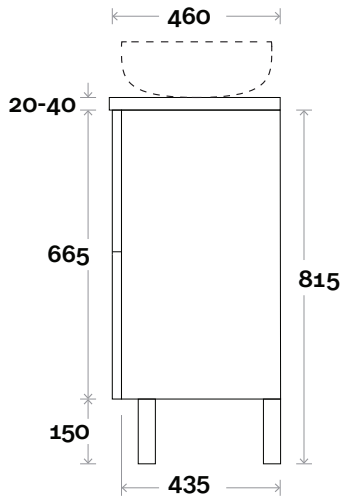

MARQUIS

Marq

Marq 2 750mm centre basin

Top Thickness

Casa Ceramic top: 20mm
 Caesarstone: 20mm
 Davos: 40mm
 Symphony: 20mm
 Nova: 25mm

Note:

- Casa/Davos waste centre: 375mm
- Nova waste centre: 375mm
- Symphony waste centre: 375mm std (may vary depending on basin)
- Available in Left or Right hand drawers

MARQUIS

Marq

Marq 3 900mm centre basin

Top Thickness

Casa Ceramic top: 20mm
 Caesarstone: 20mm
 Davos: 40mm
 Symphony: 20mm
 Nova: 25mm

Note:

- Casa/Davos waste centre: 450mm
- Nova waste centre: 450mm
- Symphony waste centre: 450mm std (may vary depending on basin)
- Available in Left or Right hand drawers

Profile

Configuration

Kick

Legs

Wallmount

All measurements are in 'mm' and are approximate and to be used as a guide only. Installation preparations are not recommended without product onsite.

MARQUIS

Marq

Marq 4 1200mm centre basin

Top Thickness

Casa Ceramic top: 20mm
 Caesarstone: 20mm
 Davos: 40mm
 Symphony: 20mm
 Nova: 25mm

Note:

- Casa/Davos waste centre: 600mm
- Nova waste centre: 600mm
- Symphony waste centre: 600mm std (may vary depending on basin)
- Available in Left or Right hand drawers