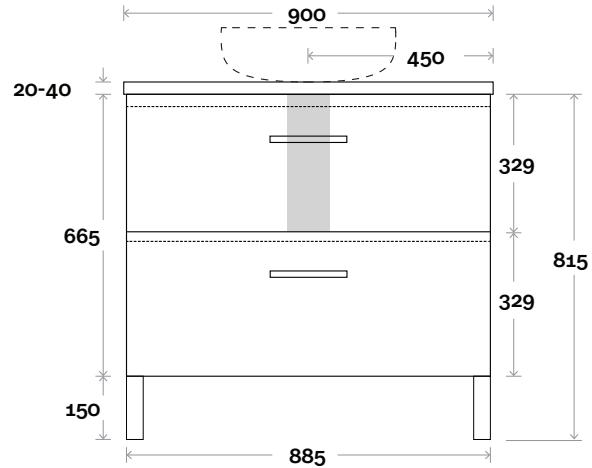

Marq

Marq 10 750mm all drawer centre basin

Top Thickness

Caesarstone: 20mm
 Casa Ceramic top: 20mm
 Davos: 40mm
 Symphony: 20mm
 Nova: 25mm

Note:

- Casa/Davos waste centre: 375mm
- Nova waste centre: 375mm
- Symphony waste centre: 375mm std (may vary depending on basin)

Marq

Marq 11 900mm all drawer centre basin

Top Thickness

Caesarstone: 20mm
 Casa Ceramic top: 20mm
 Davos: 40mm
 Symphony: 20mm
 Nova: 25mm

Note:

- Casa/Davos waste centre: 450mm
- Nova waste centre: 450mm
- Symphony waste centre: 450mm std (may vary depending on basin)

Profile

Configuration

Kick

Legs

Wallmount

Top Drawer Box

MARQUIS

Marq

Marq 12 1200mm all drawer centre basin

Top Thickness

Caesarstone: 20mm
 Casa Ceramic top: 20mm
 Davos: 40mm
 Symphony: 20mm
 Nova: 25mm

Note:

- Casa/Davos waste centre: 600mm
- Nova waste centre: 600mm
- Symphony waste centre: 600mm std (may vary depending on basin)