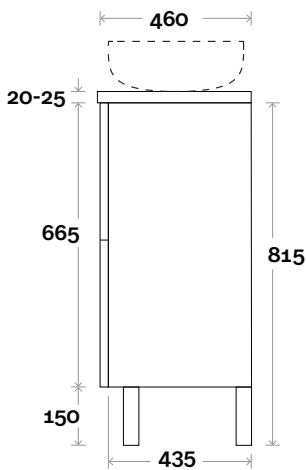

Marq 12 1200mm all drawer centre basin

Top Thickness

Caesarstone: 20mm
 Casa Ceramic top: 20mm
 Davos: 40mm
 Symphony: 20mm
 Nova: 25mm

Note:

- Casa/Davos waste centre: 600mm
- Nova waste centre: 600mm
- Symphony waste centre: 600mm std (may vary depending on basin)

Top Thickness

Caesarstone: 20mm

Symphony: 20mm

Nova: 25mm

Note:

- Nova waste centre: 750mm
- Symphony waste centre: 750mm std (may vary depending on basin)

Plumbing allowance

Marq 13 1500mm all drawer centre basin

Profile

Configuration

Kick

Legs

Wallmount

Top Drawer Box

All measurements are in 'mm' and are approximate and to be used as a guide only. Installation preparations are not recommended without product onsite.

MARQUIS

Marq

Marq 14 1500mm all drawer double basin

Top Thickness

Caesarstone: 20mm

Symphony: 20mm

Nova: 25mm

Note: