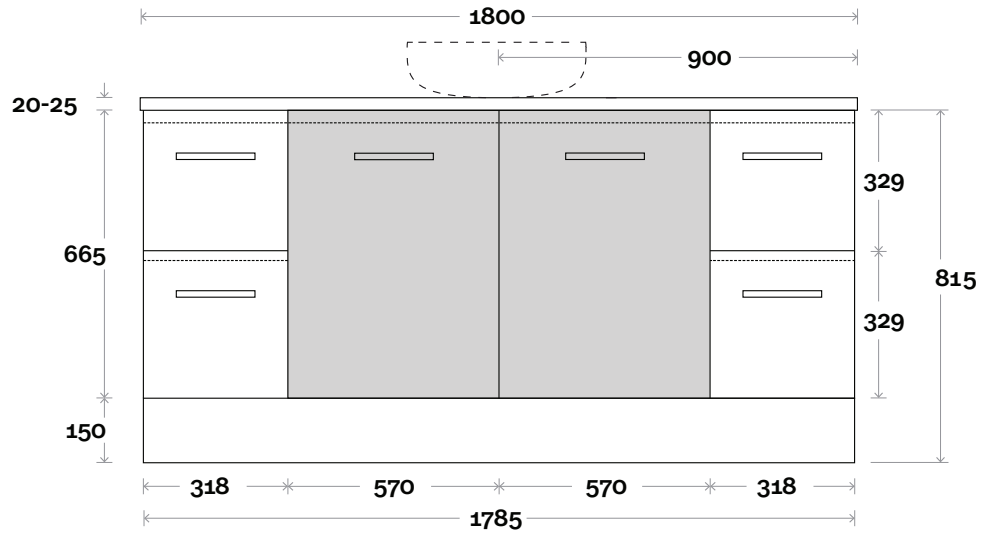

MARQUIS

Marq

Marq 7 1800mm centre basin

Top Thickness

Caesarstone: 20mm

Symphony: 20mm

Nova: 25mm

Note:

- Nova waste centre: 900mm

- Symphony waste centre: 900mm std (may vary depending on basin)

Profile

Configuration

Kick

Legs

Wallmount

All measurements are in 'mm' and are approximate and to be used as a guide only. Installation preparations are not recommended without product onsite.

MARQUIS

Marq

Marq 8 1800mm double basin

Top Thickness

Caesarstone: 20mm
Symphony: 20mm
Nova: 25mm

Note:

- Nova waste centre: 550mm
- Symphony waste centre: 550mm std (may vary depending on basin)

Profile