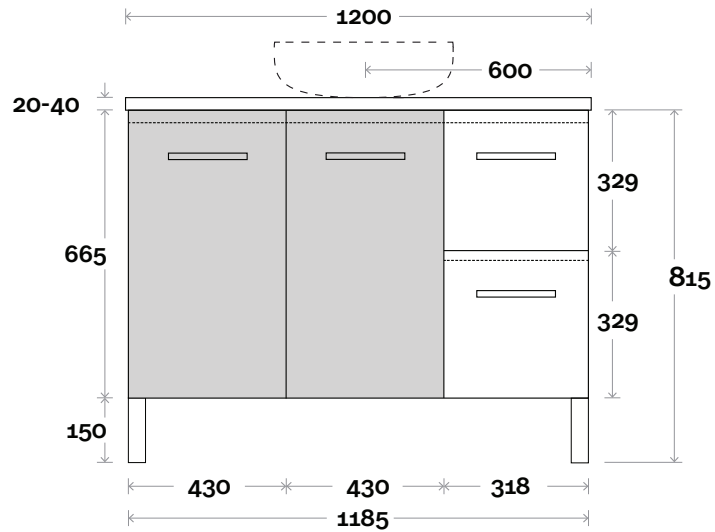

MARQUIS

Marq

Marq 3 900mm centre basin

Top Thickness

Casa Ceramic top: 20mm
 Caesarstone: 20mm
 Davos: 40mm
 Symphony: 20mm
 Nova: 25mm

Note:

- Casa/Davos waste centre: 450mm
- Nova waste centre: 450mm
- Symphony waste centre: 450mm std (may vary depending on basin)
- Available in Left or Right hand drawers

Profile

Configuration

Kick

Legs

Wallmount

All measurements are in 'mm' and are approximate and to be used as a guide only. Installation preparations are not recommended without product onsite.

MARQUIS

Marq

Marq 4 1200mm centre basin

Top Thickness

Casa Ceramic top: 20mm
 Caesarstone: 20mm
 Davos: 40mm
 Symphony: 20mm
 Nova: 25mm

Note:

- Casa/Davos waste centre: 600mm
- Nova waste centre: 600mm
- Symphony waste centre: 600mm std (may vary depending on basin)
- Available in Left or Right hand drawers