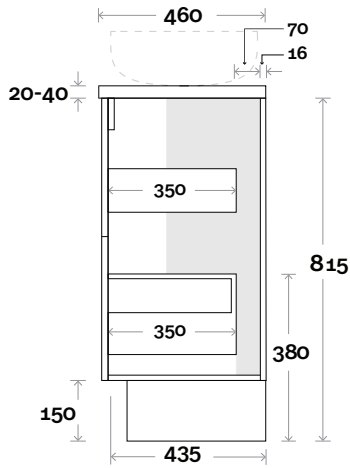

MARQUIS

Marq

Marq 10 750mm all drawer centre basin

Top Thickness

Caesarstone: 20mm
Casa Ceramic top: 20mm
Davos: 40mm
Symphony: 20mm
Nova: 25mm

Note:

- Casa/Davos waste centre: 375mm
- Nova waste centre: 375mm
- Symphony waste centre: 375mm std (may vary depending on basin)

Plumbing allowance

Profile

Configuration

Kick