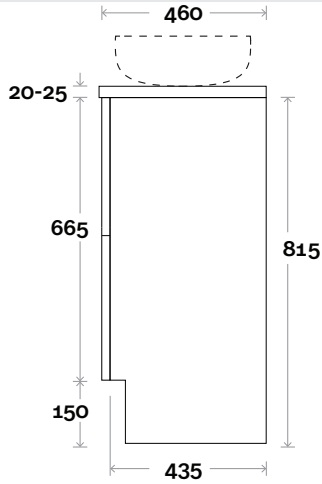

MARQUIS

Marq

Top Thickness

Caesarstone: 20mm

Symphony: 20mm

Nova: 25mm

Note:

- Nova waste centre: 900mm
- Symphony waste centre: 900mm std (may vary depending on basin)

Plumbing allowance

Marq 15 1800mm all drawer centre basin

Profile

Configuration

Kick