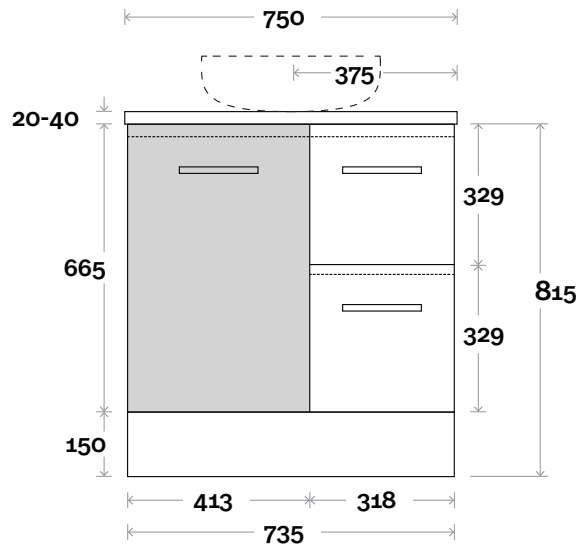

 Plumbing allowance

Profile

Configuration

Kick

Legs

Wallmount

All measurements are in 'mm' and are approximate and to be used as a guide only. Installation preparations are not recommended without product onsite.

MARQUIS

Marq

Marq 2 750mm centre basin

Top Thickness

Casa Ceramic top: 20mm
 Caesarstone: 20mm
 Davos: 40mm
 Symphony: 20mm
 Nova: 25mm

Note:

- Casa/Davos waste centre: 375mm
- Nova waste centre: 375mm
- Symphony waste centre: 375mm std (may vary depending on basin)
- Available in Left or Right hand drawers

MARQUIS

Marq

Marq 3 900mm centre basin

Top Thickness

Casa Ceramic top: 20mm
 Caesarstone: 20mm
 Davos: 40mm
 Symphony: 20mm
 Nova: 25mm

Note:

- Casa/Davos waste centre: 450mm
- Nova waste centre: 450mm
- Symphony waste centre: 450mm std (may vary depending on basin)
- Available in Left or Right hand drawers