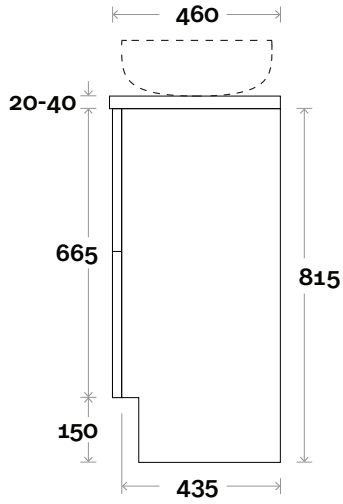

MARQUIS

Marq

Marq 3 900mm centre basin

Top Thickness

Casa Ceramic top: 20mm
 Caesarstone: 20mm
 Davos: 40mm
 Symphony: 20mm
 Nova: 25mm

Note:

- Casa/Davos waste centre: 450mm
- Nova waste centre: 450mm
- Symphony waste centre: 450mm std (may vary depending on basin)
- Available in Left or Right hand drawers

Profile

Configuration

Kick

Legs

Wallmount

All measurements are in 'mm' and are approximate and to be used as a guide only. Installation preparations are not recommended without product onsite.

MARQUIS

Marq

Marq 4 1200mm centre basin

Top Thickness

Casa Ceramic top: 20mm
 Caesarstone: 20mm
 Davos: 40mm
 Symphony: 20mm
 Nova: 25mm

Note:

- Casa/Davos waste centre: 600mm
- Nova waste centre: 600mm
- Symphony waste centre: 600mm std (may vary depending on basin)
- Available in Left or Right hand drawers