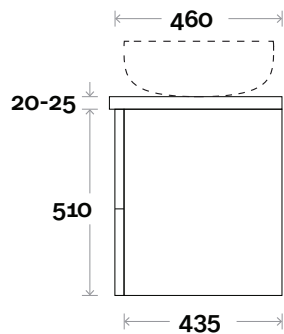

Plumbing allowance

Profile

Configuration

Kick

Legs

Wallmount

All measurements are in 'mm' and are approximate and to be used as a guide only. Installation preparations are not recommended without product onsite.

MARQUIS

Marq

Marq 7 1800mm centre basin

Top Thickness

Caesarstone: 20mm

Symphony: 20mm

Nova: 25mm

Note:

- Nova waste centre: 900mm

- Symphony waste centre: 900mm std (may vary depending on basin)

Profile

Configuration

Kick

Legs

Wallmount

All measurements are in 'mm' and are approximate and to be used as a guide only. Installation preparations are not recommended without product onsite.

MARQUIS

Marq

Marq 8 1800mm double basin

Top Thickness

Caesarstone: 20mm
Symphony: 20mm
Nova: 25mm

Note:

- Nova waste centre: 550mm
- Symphony waste centre: 550mm std (may vary depending on basin)

Profile