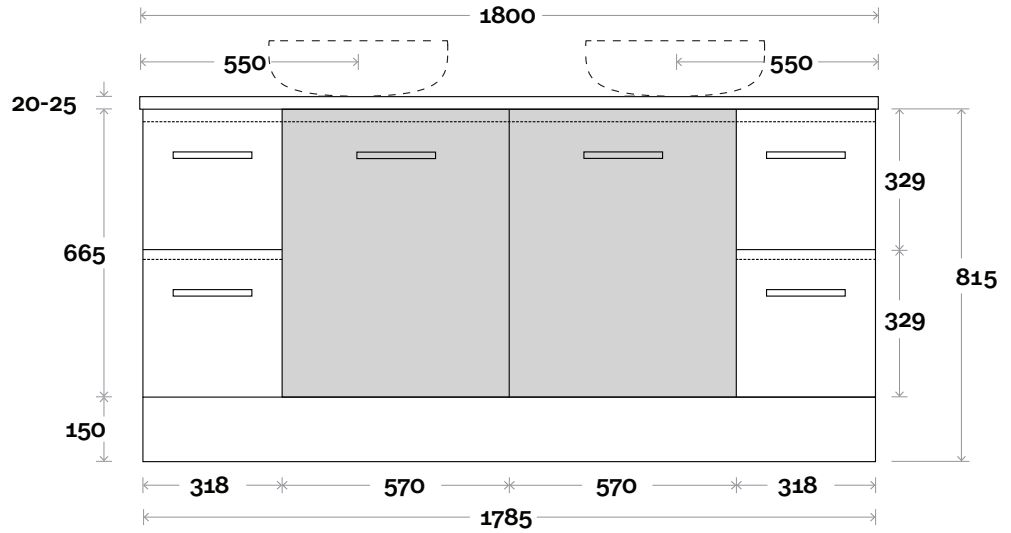

- Nova waste centre: 900mm

- Symphony waste centre: 900mm std (may vary depending on basin)

Profile

Configuration

Kick

Legs

Wallmount

All measurements are in 'mm' and are approximate and to be used as a guide only. Installation preparations are not recommended without product onsite.

MARQUIS

Marq

Marq 8 1800mm double basin

Top Thickness

Caesarstone: 20mm
Symphony: 20mm
Nova: 25mm

Note:

- Nova waste centre: 550mm
- Symphony waste centre: 550mm std (may vary depending on basin)

Profile

Configuration

Kick

Legs

Wallmount

All measurements are in 'mm' and are approximate and to be used as a guide only. Installation preparations are not recommended without product onsite.

MARQUIS

Marq

Marq 9 600mm all drawer centre basin