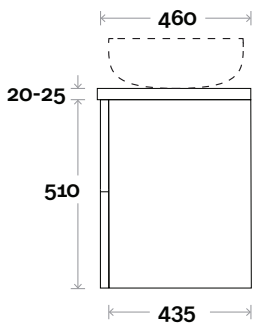

Top Thickness

Caesarstone: 20mm

Symphony: 20mm

Nova: 25mm

Note:

- Nova waste centre: 750mm
- Symphony waste centre: 750mm std (may vary depending on basin)

Plumbing allowance

Marq 13 1500mm all drawer centre basin

Profile

Configuration

Kick

Legs

Wallmount

Top Drawer Box

All measurements are in 'mm' and are approximate and to be used as a guide only. Installation preparations are not recommended without product onsite.

MARQUIS

Marq

Marq 14 1500mm all drawer double basin

Top Thickness

Caesarstone: 20mm

Symphony: 20mm

Nova: 25mm

Note:

- Nova waste centre: 400mm
- Symphony waste centre: 400mm std (may vary depending on basin)

Profile

Configuration

Kick

Legs

Wallmount

Top Drawer Box

All measurements are in 'mm' and are approximate and to be used as a guide only. Installation preparations are not recommended without product onsite.