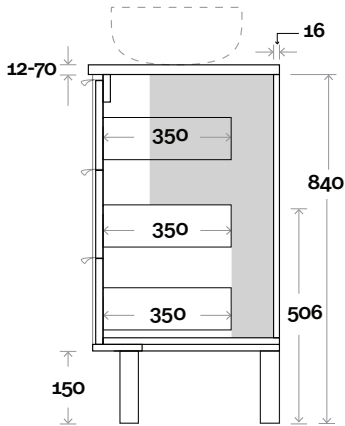

Top Drawer Box

All measurements are in 'mm' and are approximate and to be used as a guide only. Installation preparations are not recommended without product onsite.

MARQUIS Lake

Lake 5 1200mm off centre basin

(Above counter only)

Note:

- Stone & Timber waste centre:
450mm std (may vary depending on basin)

 Plumbing allowance

Plumbing

Configuration

Kick

Legs

Wallmount

All measurements are in 'mm' and are approximate and to be used as a guide only. Installation preparations are not recommended without product onsite.

MARQUIS Lake

Lake 12 1800mm double basin

Top Thickness
 Caesarstone: 20mm
 Dekton: 12mm
 Symphony: 20mm
 Timber: 30-35mm
 (Above counter only)