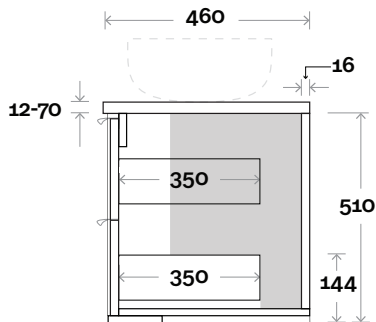

Top Drawer Box

All measurements are in 'mm' and are approximate and to be used as a guide only. Installation preparations are not recommended without product onsite.

MARQUIS Lake

Lake 5 1200mm off centre basin

Wallmount

Top Drawer Box

All measurements are in 'mm' and are approximate and to be used as a guide only. Installation preparations are not recommended without product onsite.

MARQUIS Lake

Lake 8 1500mm off centre basin

Configuration

Kick

Legs

Wallmount

All measurements are in 'mm' and are approximate and to be used as a guide only. Installation preparations are not recommended without product onsite.

MARQUIS

Lake

Lake 9 1500mm double basin

Top Thickness
 Caesarstone: 20mm
 Dekton: 12mm
 Symphony: 20mm
 Timber: 30-35mm
 (Above counter only)

Note:
 • Stone & Timber waste centre:
 375mm Std (may vary depending on basin)

 **Plumbing allowance**