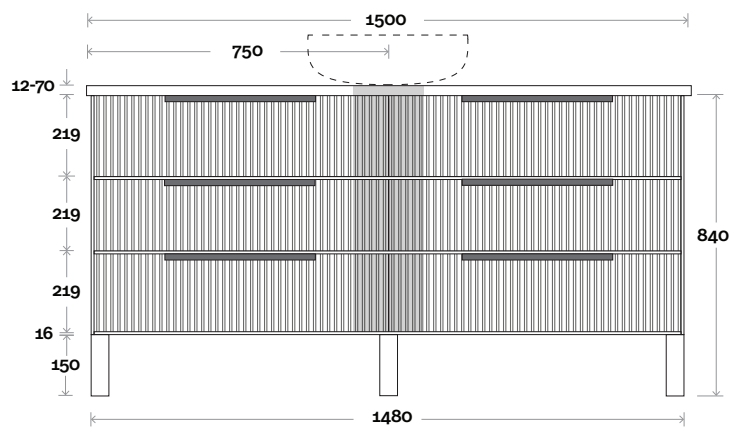

MARQUIS

Lake

Lake 7 1500mm centre basin

Top Thickness

Caesarstone: 20mm

Dekton: 12mm

Symphony: 20mm

Timber: 30-35mm

(Above counter only)

Note:

- Stone & Timber waste centre: 750mm std (may vary depending on basin)

 Plumbing allowance

Plumbing

Configuration

Kick

Legs

Wallmount

Top Drawer Box

All measurements are in 'mm' and are approximate and to be used as a guide only. Installation preparations are not recommended without product onsite.

MARQUIS Lake

Lake 8 1500mm off centre basin