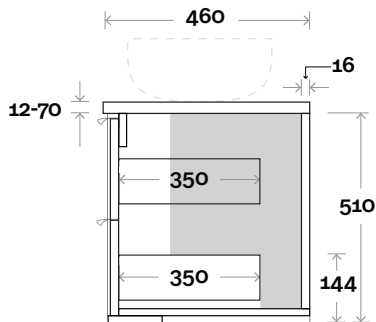

Configuration

Kick

Legs

Wallmount

All measurements are in 'mm' and are approximate and to be used as a guide only. Installation preparations are not recommended without product onsite.

MARQUIS

Lake

Lake 9 1500mm double basin

Top Thickness
 Caesarstone: 20mm
 Dekton: 12mm
 Symphony: 20mm
 Timber: 30-35mm
 (Above counter only)

Note:
 • Stone & Timber waste centre:
 375mm Std (may vary depending on basin)

 **Plumbing allowance**

Plumbing

Configuration

Kick

Legs

Wallmount

All measurements are in 'mm' and are approximate and to be used as a guide only. Installation preparations are not recommended without product onsite.

MARQUIS Lake

Lake 10 1800mm centre basin

Top Thickness
 Caesarstone: 20mm
 Dekton: 12mm
 Symphony: 20mm
 Timber: 30-35mm
 (Above counter only)

Note:
 • Stone & Timber waste centre:
 900mm std (may vary depending on basin)