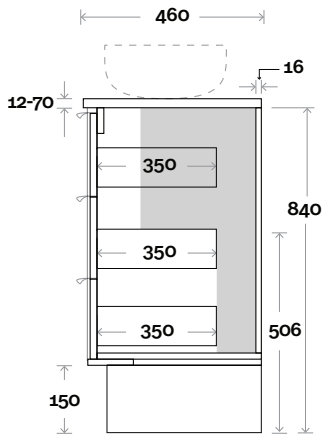

(Above counter only)

Note:

- Stone & Timber waste centre: 750mm std (may vary depending on basin)

 Plumbing allowance

Plumbing

Configuration

Kick

Legs

Wallmount

Top Drawer Box

All measurements are in 'mm' and are approximate and to be used as a guide only. Installation preparations are not recommended without product onsite.

MARQUIS Lake

Lake 8 1500mm off centre basin