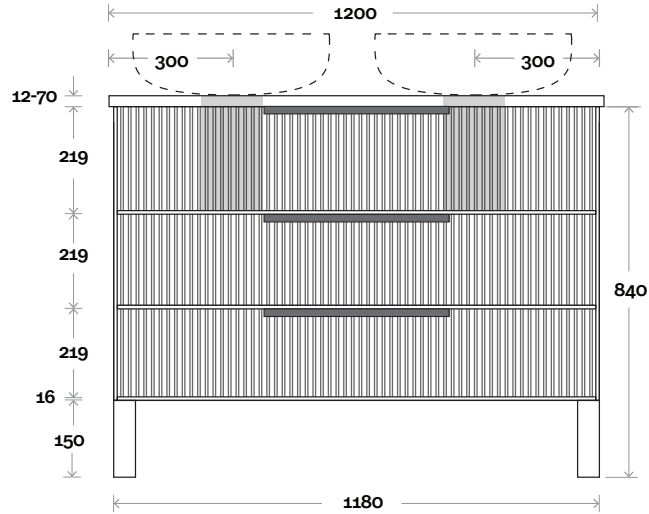

Top Thickness
 Caesarstone: 20mm
 Dekton: 12mm
 Symphony: 20mm
 Timber: 30-35mm
 (Above counter only)

Note:
 • Stone & Timber waste centre:
 300mm std (may vary depending on basin)

 **Plumbing allowance**

Lake 6 1200mm double basin

Top Thickness
 Caesarstone: 20mm
 Dekton: 12mm
 Symphony: 20mm
 Timber: 30-35mm
 (Above counter only)

Note:
 • Stone & Timber waste centre:
 300mm std (may vary depending on basin)

 **Plumbing allowance**

Plumbing

Configuration

Kick

Legs

Wallmount

All measurements are in 'mm' and are approximate and to be used as a guide only. Installation preparations are not recommended without product onsite.

MARQUIS

Lake

Lake 7 1500mm centre basin

Top Thickness

Caesarstone: 20mm

Dekton: 12mm

Symphony: 20mm

Timber: 30-35mm