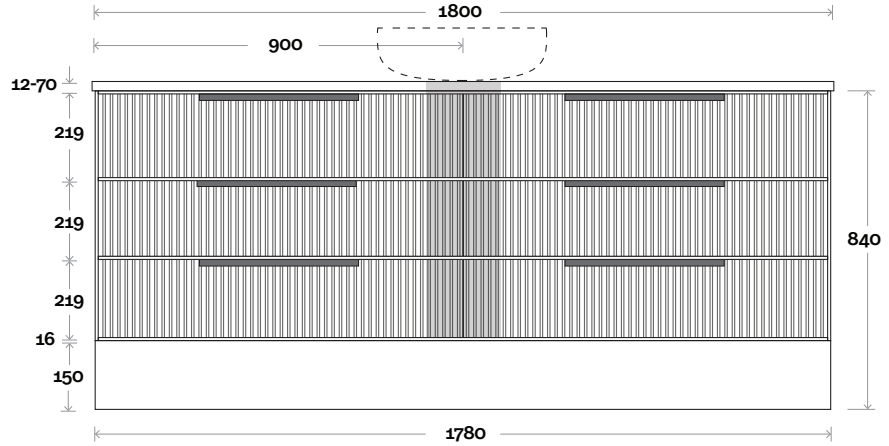

MARQUIS Lake

Lake 10 1800mm centre basin

Top Thickness
Caesarstone: 20mm
Dekton: 12mm
Symphony: 20mm
Timber: 30-35mm
(Above counter only)

Note:
• Stone & Timber waste centre:
900mm std (may vary depending on basin)

Plumbing allowance

Plumbing

Configuration

Kick