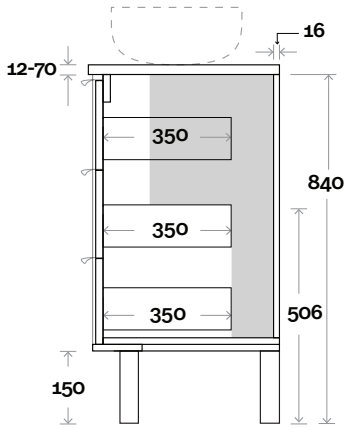

MARQUIS

Lake

Lake 2 750mm all drawer centre basin

Top Thickness
 Caesarstone: 20mm
 Dekton: 12mm
 Symphony: 20mm
 Timber: 30-35mm
 (Above counter only)

Note:
 • Stone & Timber waste centre:
 375mm Std (may vary depending on basin)

 **Plumbing allowance**

Plumbing

Configuration

Kick

Legs

Wallmount

All measurements are in 'mm' and are approximate and to be used as a guide only. Installation preparations are not recommended without product onsite.

MARQUIS Lake

Lake 3 900mm all drawer centre basin

Top Thickness
 Caesarstone: 20mm
 Dekton: 12mm
 Symphony: 20mm
 Timber: 30-35mm
 (Above counter only)

Note:
 • Stone & Timber waste centre:
 450mm std (may vary depending on basin)