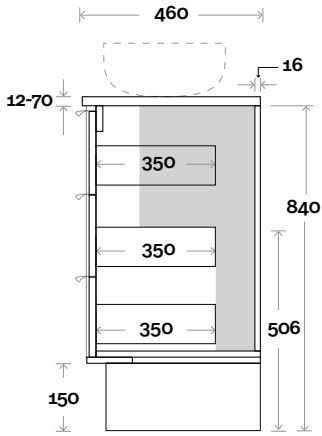

MARQUIS Lake

Lake 1 600mm all drawer centre basin

Top Thickness
 Caesarstone: 20mm
 Dekton: 12mm
 Symphony: 20mm
 Timber: 30-35mm
 (Above counter only)

Note:
 • Stone & Timber waste centre:
 300mm std (may vary depending on basin)

 **Plumbing allowance**

Plumbing

Configuration

Kick

Legs

Wallmount

Top Drawer Box

All measurements are in 'mm' and are approximate and to be used as a guide only. Installation preparations are not recommended without product onsite.

MARQUIS

Lake

Lake 2 750mm all drawer centre basin

Top Thickness
 Caesarstone: 20mm
 Dekton: 12mm
 Symphony: 20mm
 Timber: 30-35mm
 (Above counter only)

Note:
 • Stone & Timber waste centre:
 375mm Std (may vary depending on basin)

Top Drawer Box

All measurements are in 'mm' and are approximate and to be used as a guide only. Installation preparations are not recommended without product onsite.

MARQUIS Lake

Lake 5 1200mm off centre basin