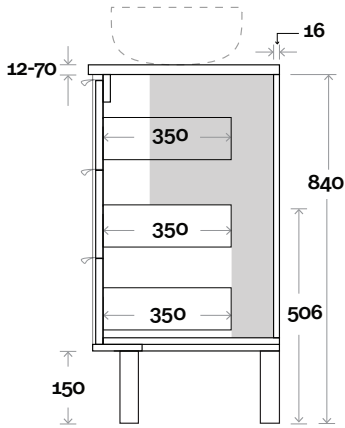

Wallmount

Top Drawer Box

All measurements are in 'mm' and are approximate and to be used as a guide only. Installation preparations are not recommended without product onsite.

MARQUIS Lake

Lake 8 1500mm off centre basin

Top Thickness
 Caesarstone: 20mm
 Dekton: 12mm
 Symphony: 20mm
 Timber: 30-35mm
 (Above counter only)

Note:
 • Stone & Timber waste centre:
 375mm Std (may vary depending on basin)

 Plumbing allowance

Plumbing

Configuration

Kick

Legs

Wallmount

All measurements are in 'mm' and are approximate and to be used as a guide only. Installation preparations are not recommended without product onsite.

MARQUIS

Lake

Lake 9 1500mm double basin