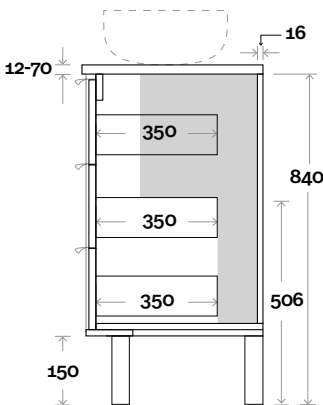

(Above counter only)

Note:

- Stone & Timber waste centre: 750mm std (may vary depending on basin)

 Plumbing allowance

Plumbing

Configuration

Kick

Legs

Wallmount

Top Drawer Box

All measurements are in 'mm' and are approximate and to be used as a guide only. Installation preparations are not recommended without product onsite.

MARQUIS Lake

Lake 8 1500mm off centre basin