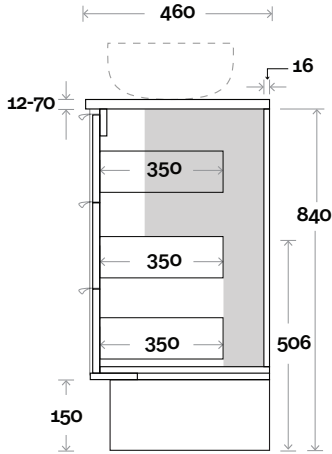

Top Drawer Box

All measurements are in 'mm' and are approximate and to be used as a guide only. Installation preparations are not recommended without product onsite.

MARQUIS Lake

Lake 5 1200mm off centre basin

Plumbing

Configuration

Kick

Legs

Wallmount

All measurements are in 'mm' and are approximate and to be used as a guide only. Installation preparations are not recommended without product onsite.

MARQUIS Lake

Lake 6 1200mm double basin

Top Thickness
 Caesarstone: 20mm
 Dekton: 12mm
 Symphony: 20mm
 Timber: 30-35mm
 (Above counter only)

Note:
 • Stone & Timber waste centre:
 300mm std (may vary depending on basin)

 **Plumbing allowance**

Plumbing

Configuration

Kick

Legs

Wallmount

All measurements are in 'mm' and are approximate and to be used as a guide only. Installation preparations are not recommended without product onsite.