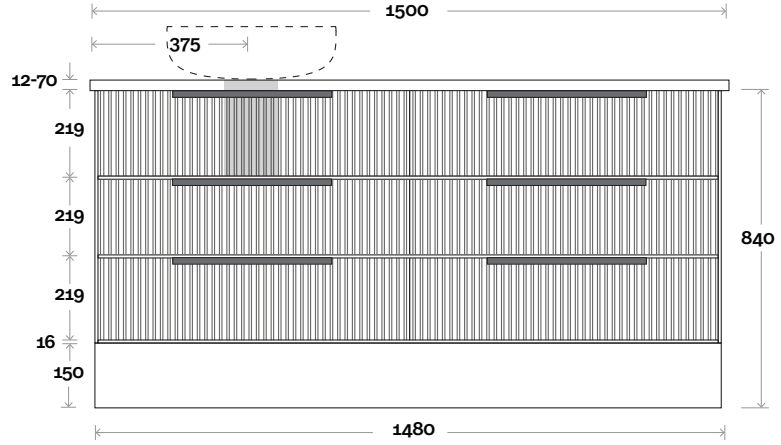

MARQUIS Lake

Lake 8 1500mm off centre basin

Top Thickness
Caesarstone: 20mm
Dekton: 12mm
Symphony: 20mm
Timber: 30-35mm
(Above counter only)

Note:
• Stone & Timber waste centre:
375mm Std (may vary depending on basin)

Plumbing allowance

Plumbing

Configuration

Kick