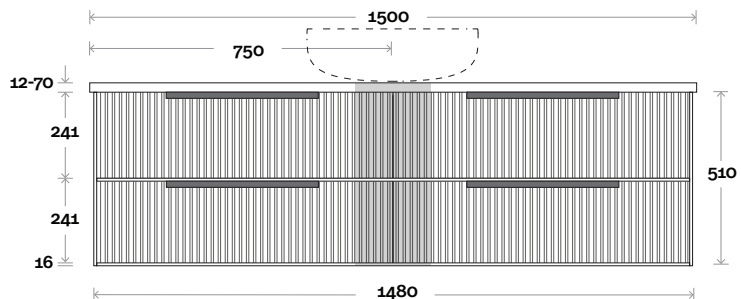

MARQUIS

Lake

Lake 7 1500mm centre basin

Top Thickness

Caesarstone: 20mm

Dekton: 12mm

Symphony: 20mm

Timber: 30-35mm

(Above counter only)

Note:

- Stone & Timber waste centre: 750mm std (may vary depending on basin)

 Plumbing allowance

Plumbing

Configuration

Kick

Legs

Wallmount

Top Drawer Box

All measurements are in 'mm' and are approximate and to be used as a guide only. Installation preparations are not recommended without product onsite.

MARQUIS Lake

Lake 8 1500mm off centre basin