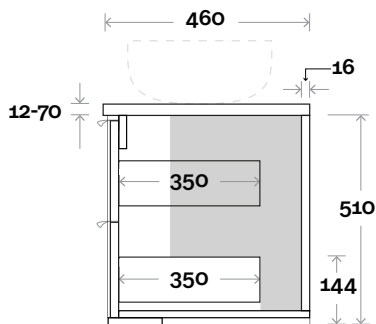

Top Drawer Box

All measurements are in 'mm' and are approximate and to be used as a guide only. Installation preparations are not recommended without product onsite.

MARQUIS Lake

Lake 5 1200mm off centre basin

Lake 6 1200mm double basin

Top Thickness
 Caesarstone: 20mm
 Dekton: 12mm
 Symphony: 20mm
 Timber: 30-35mm
 (Above counter only)

Note:
 • Stone & Timber waste centre:
 300mm std (may vary depending on basin)

 **Plumbing allowance**

Plumbing

Configuration

Kick

Legs

Wallmount

All measurements are in 'mm' and are approximate and to be used as a guide only. Installation preparations are not recommended without product onsite.

Wallmount

Top Drawer Box

All measurements are in 'mm' and are approximate and to be used as a guide only. Installation preparations are not recommended without product onsite.

MARQUIS Lake

Lake 8 1500mm off centre basin