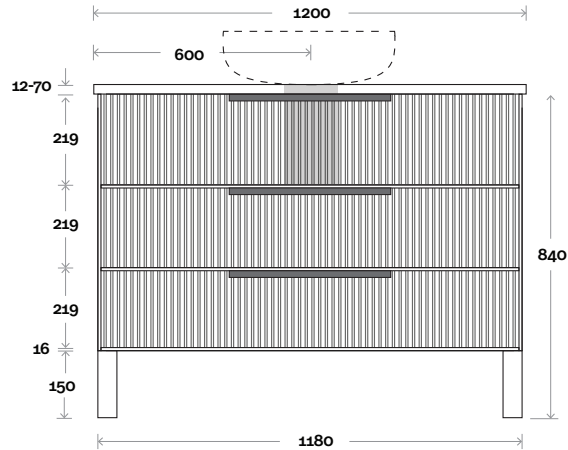

MARQUIS

Lake

Lake 4 1200mm centre basin

Top Thickness

Caesarstone: 20mm

Dekton: 12mm

Symphony: 20mm

Timber: 30-35mm
(Above counter only)

Note:

- Stone & Timber waste centre:
  600mm std (may vary depending on basin)

Plumbing allowance

Plumbing

Configuration

Kick

Legs

Wallmount

Top Drawer Box

All measurements are in 'mm' and are approximate and to be used as a guide only. Installation preparations are not recommended without product onsite.