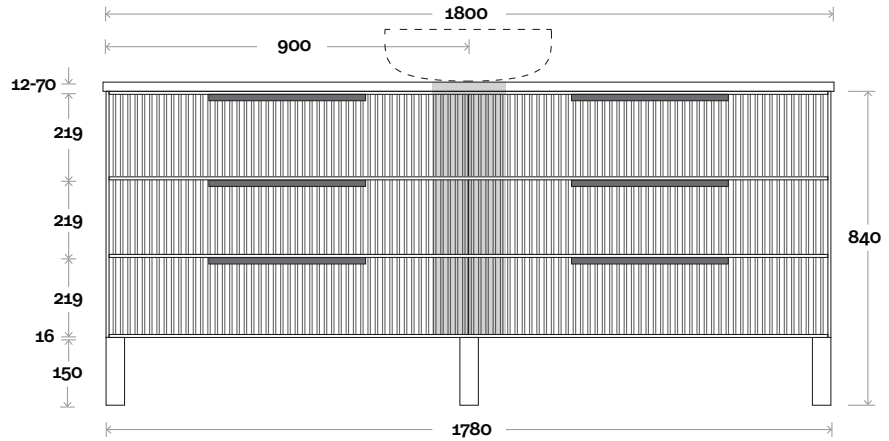

Lake 10 1800mm centre basin

Top Thickness
 Caesarstone: 20mm
 Dekton: 12mm
 Symphony: 20mm
 Timber: 30-35mm
 (Above counter only)

Note:
 • Stone & Timber waste centre:
 900mm std (may vary depending on basin)

 **Plumbing allowance**

Plumbing

Configuration

Kick

Legs

Wallmount

Top Drawer Box

All measurements are in 'mm' and are approximate and to be used as a guide only. Installation preparations are not recommended without product onsite.

MARQUIS

Lake

Lake 11 1800mm off centre basin

Top Thickness

Caesarstone: 20mm

Dekton: 12mm

Symphony: 20mm

Timber: 30-35mm