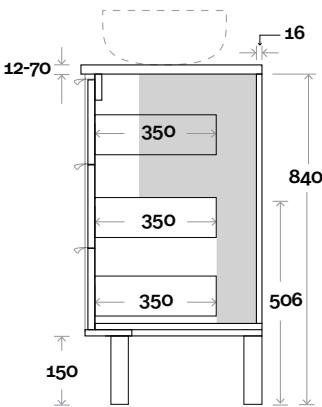

MARQUIS Lake

Lake 1 600mm all drawer centre basin

Top Thickness
 Caesarstone: 20mm
 Dekton: 12mm
 Symphony: 20mm
 Timber: 30-35mm
 (Above counter only)

Note:
 • Stone & Timber waste centre:
 300mm std (may vary depending on basin)

 **Plumbing allowance**

Plumbing

Configuration

Kick

Legs

Wallmount

Top Drawer Box

All measurements are in 'mm' and are approximate and to be used as a guide only. Installation preparations are not recommended without product onsite.

MARQUIS

Lake

Lake 2 750mm all drawer centre basin

Top Thickness
 Caesarstone: 20mm
 Dekton: 12mm
 Symphony: 20mm
 Timber: 30-35mm
 (Above counter only)

Note:
 • Stone & Timber waste centre:
 375mm Std (may vary depending on basin)