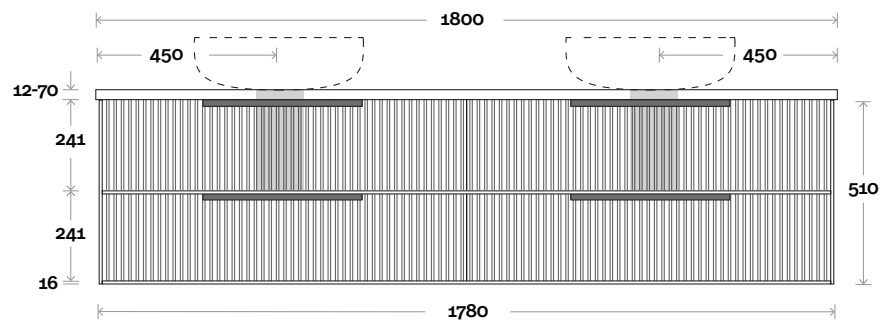

Wallmount

All measurements are in 'mm' and are approximate and to be used as a guide only. Installation preparations are not recommended without product onsite.

MARQUIS Lake

Lake 12 1800mm double basin

Top Thickness
 Caesarstone: 20mm
 Dekton: 12mm
 Symphony: 20mm
 Timber: 30-35mm
 (Above counter only)

Note:
 • Stone & Timber waste centre:
 450mm std (may vary depending on basin)

 **Plumbing allowance**

Plumbing

Configuration

Kick

Legs

Wallmount

All measurements are in 'mm' and are approximate and to be used as a guide only. Installation preparations are not recommended without product onsite.