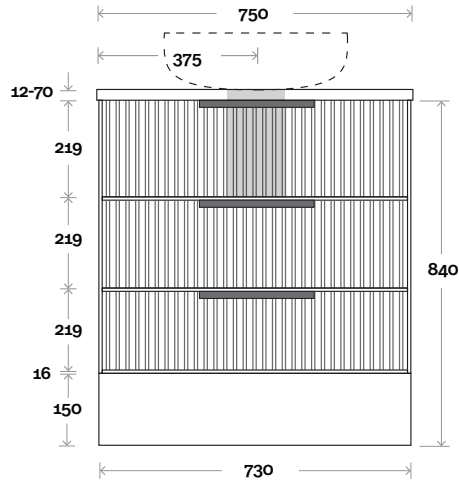

MARQUIS

Lake

Lake 2 750mm all drawer centre basin

Top Thickness
Caesarstone: 20mm
Dekton: 12mm
Symphony: 20mm
Timber: 30-35mm
(Above counter only)

Note:
• Stone & Timber waste centre:
375mm Std (may vary depending on basin)

Plumbing allowance

Plumbing

Configuration

Kick