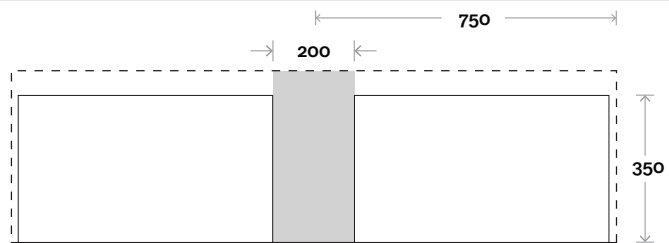

Wallmount

Top Drawer Box

All measurements are in 'mm' and are approximate and to be used as a guide only. Installation preparations are not recommended without product onsite.

MARQUIS Lake

Lake 8 1500mm off centre basin