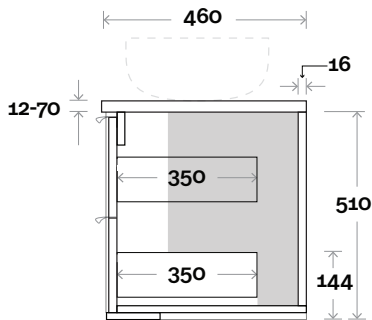

MARQUIS Lake

Lake 3 900mm all drawer centre basin

Top Thickness
 Caesarstone: 20mm
 Dekton: 12mm
 Symphony: 20mm
 Timber: 30-35mm
 (Above counter only)

Note:
 • Stone & Timber waste centre:
 450mm std (may vary depending on basin)

 **Plumbing allowance**

Plumbing

Configuration

Kick

Legs

Wallmount

Top Drawer Box

All measurements are in 'mm' and are approximate and to be used as a guide only. Installation preparations are not recommended without product onsite.

MARQUIS

Lake

Lake 4 1200mm centre basin

Top Thickness

Caesarstone: 20mm

Dekton: 12mm

Symphony: 20mm

Timber: 30-35mm
(Above counter only)

Top Drawer Box

All measurements are in 'mm' and are approximate and to be used as a guide only. Installation preparations are not recommended without product onsite.

MARQUIS Lake

Lake 5 1200mm off centre basin