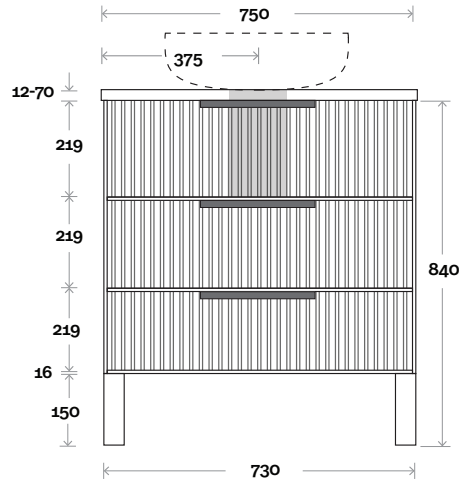

MARQUIS Lake

Lake 1 600mm all drawer centre basin

Top Thickness
 Caesarstone: 20mm
 Dekton: 12mm
 Symphony: 20mm
 Timber: 30-35mm
 (Above counter only)

Note:
 • Stone & Timber waste centre:
 300mm std (may vary depending on basin)

MARQUIS

Lake

Lake 2 750mm all drawer centre basin

Top Thickness
 Caesarstone: 20mm
 Dekton: 12mm
 Symphony: 20mm
 Timber: 30-35mm
 (Above counter only)

Note:
 • Stone & Timber waste centre:
 375mm Std (may vary depending on basin)

 **Plumbing allowance**

Plumbing

Configuration

Kick

Legs

Wallmount

All measurements are in 'mm' and are approximate and to be used as a guide only. Installation preparations are not recommended without product onsite.

MARQUIS Lake

Lake 3 900mm all drawer centre basin

Top Thickness
 Caesarstone: 20mm
 Dekton: 12mm
 Symphony: 20mm
 Timber: 30-35mm
 (Above counter only)

Note:
 • Stone & Timber waste centre:
 450mm std (may vary depending on basin)