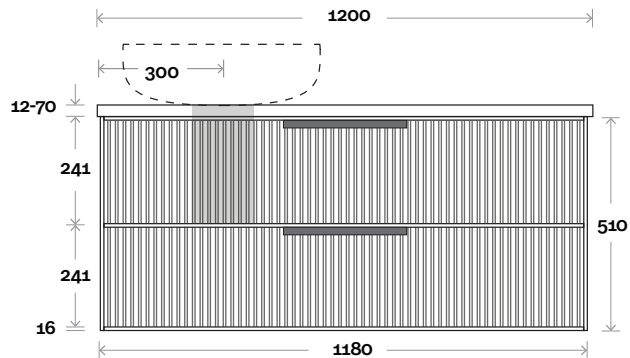

Top Thickness
 Caesarstone: 20mm
 Dekton: 12mm
 Symphony: 20mm
 Timber: 30-35mm
 (Above counter only)

Note:
 • Stone & Timber waste centre:
 300mm std (may vary depending on basin)

 **Plumbing allowance**

Plumbing

Configuration

Kick

Legs

Wallmount

All measurements are in 'mm' and are approximate and to be used as a guide only. Installation preparations are not recommended without product onsite.

MARQUIS Lake

Lake 6 1200mm double basin

Top Thickness
 Caesarstone: 20mm
 Dekton: 12mm
 Symphony: 20mm
 Timber: 30-35mm
 (Above counter only)

Note:
 • Stone & Timber waste centre:
 300mm std (may vary depending on basin)