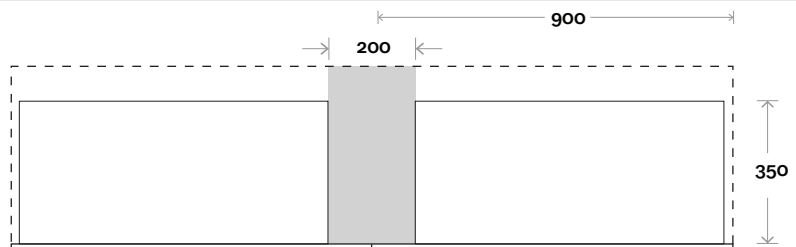

Lake 10 1800mm centre basin

Top Thickness
 Caesarstone: 20mm
 Dekton: 12mm
 Symphony: 20mm
 Timber: 30-35mm
 (Above counter only)

Note:
 • Stone & Timber waste centre:
 900mm std (may vary depending on basin)

 **Plumbing allowance**

Plumbing

Configuration

Kick

Legs

Wallmount

Top Drawer Box

All measurements are in 'mm' and are approximate and to be used as a guide only. Installation preparations are not recommended without product onsite.