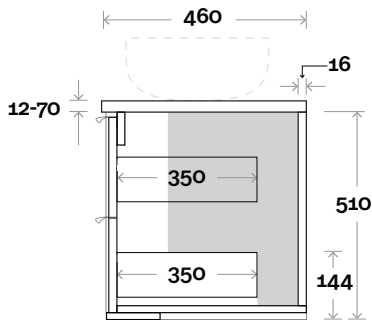

MARQUIS

Lake

Lake 4 1200mm centre basin

Top Thickness

Caesarstone: 20mm

Dekton: 12mm

Symphony: 20mm

Timber: 30-35mm
(Above counter only)

Note:

- Stone & Timber waste centre:
600mm std (may vary depending on basin)

 Plumbing allowance

Plumbing

Configuration

Kick

Legs

Wallmount

Top Drawer Box

All measurements are in 'mm' and are approximate and to be used as a guide only. Installation preparations are not recommended without product onsite.

MARQUIS Lake

Lake 5 1200mm off centre basin