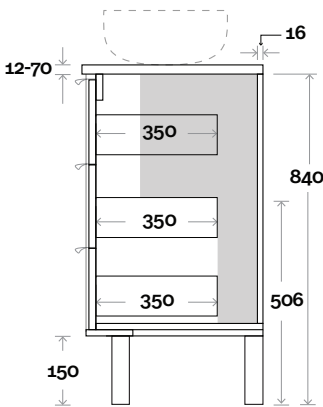

Top Drawer Box

All measurements are in 'mm' and are approximate and to be used as a guide only. Installation preparations are not recommended without product onsite.

MARQUIS Lake

Lake 5 1200mm off centre basin

Configuration

Kick

Legs

Wallmount

All measurements are in 'mm' and are approximate and to be used as a guide only. Installation preparations are not recommended without product onsite.

MARQUIS

Lake

Lake 9 1500mm double basin

Lake 10 1800mm centre basin

Top Thickness
 Caesarstone: 20mm
 Dekton: 12mm
 Symphony: 20mm
 Timber: 30-35mm
 (Above counter only)

Note:
 • Stone & Timber waste centre:
 900mm std (may vary depending on basin)

 **Plumbing allowance**

Plumbing

Configuration

Kick

Legs

Wallmount

Top Drawer Box

All measurements are in 'mm' and are approximate and to be used as a guide only. Installation preparations are not recommended without product onsite.