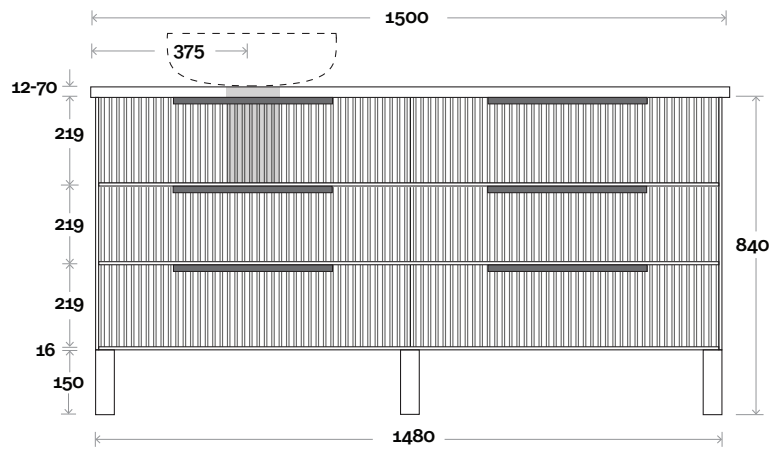

Wallmount

Top Drawer Box

All measurements are in 'mm' and are approximate and to be used as a guide only. Installation preparations are not recommended without product onsite.

MARQUIS Lake

Lake 8 1500mm off centre basin

Top Thickness
 Caesarstone: 20mm
 Dekton: 12mm
 Symphony: 20mm
 Timber: 30-35mm
 (Above counter only)

Note:
 • Stone & Timber waste centre:
 375mm Std (may vary depending on basin)

 Plumbing allowance

Plumbing

Configuration

Kick

Legs

Wallmount

All measurements are in 'mm' and are approximate and to be used as a guide only. Installation preparations are not recommended without product onsite.

MARQUIS

Lake

Lake 9 1500mm double basin