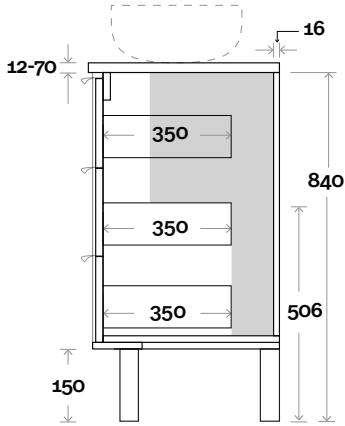

Wallmount

Top Drawer Box

All measurements are in 'mm' and are approximate and to be used as a guide only. Installation preparations are not recommended without product onsite.

MARQUIS Lake

Lake 8 1500mm off centre basin

Configuration

Kick

Legs

Wallmount

All measurements are in 'mm' and are approximate and to be used as a guide only. Installation preparations are not recommended without product onsite.

MARQUIS

Lake

Lake 9 1500mm double basin

Top Thickness
 Caesarstone: 20mm
 Dekton: 12mm
 Symphony: 20mm
 Timber: 30-35mm
 (Above counter only)

Note:
 • Stone & Timber waste centre:
 375mm Std (may vary depending on basin)

 **Plumbing allowance**

Plumbing

Configuration

Kick

Legs

Wallmount

All measurements are in 'mm' and are approximate and to be used as a guide only. Installation preparations are not recommended without product onsite.

MARQUIS Lake