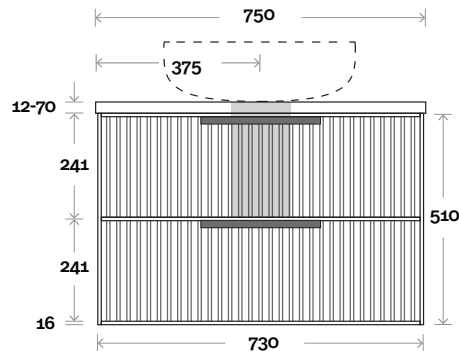

MARQUIS Lake

Lake 1 600mm all drawer centre basin

Top Thickness
 Caesarstone: 20mm
 Dekton: 12mm
 Symphony: 20mm
 Timber: 30-35mm
 (Above counter only)

Note:
 • Stone & Timber waste centre:
 300mm std (may vary depending on basin)

MARQUIS

Lake

Lake 2 750mm all drawer centre basin

Top Thickness
 Caesarstone: 20mm
 Dekton: 12mm
 Symphony: 20mm
 Timber: 30-35mm
 (Above counter only)

Note:
 • Stone & Timber waste centre:
 375mm Std (may vary depending on basin)

 **Plumbing allowance**

Plumbing

Configuration

Kick

Legs

Wallmount

All measurements are in 'mm' and are approximate and to be used as a guide only. Installation preparations are not recommended without product onsite.

MARQUIS Lake

Lake 3 900mm all drawer centre basin

Top Thickness
 Caesarstone: 20mm
 Dekton: 12mm
 Symphony: 20mm
 Timber: 30-35mm
 (Above counter only)

Note:
 • Stone & Timber waste centre:
 450mm std (may vary depending on basin)