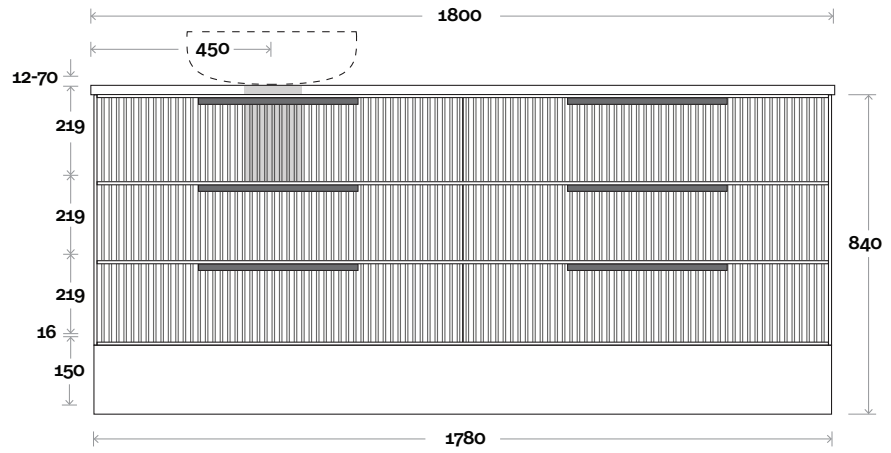

Lake 10 1800mm centre basin

Top Thickness
 Caesarstone: 20mm
 Dekton: 12mm
 Symphony: 20mm
 Timber: 30-35mm
 (Above counter only)

Note:
 • Stone & Timber waste centre:
 900mm std (may vary depending on basin)

MARQUIS

Lake

Lake 11 1800mm off centre basin

Top Thickness

Caesarstone: 20mm

Dekton: 12mm

Symphony: 20mm

Timber: 30-35mm

(Above counter only)

Note:

- Stone & Timber waste centre:
450mm std (may vary depending on basin)

 Plumbing allowance

Plumbing

Configuration

Kick

Legs

Wallmount

All measurements are in 'mm' and are approximate and to be used as a guide only. Installation preparations are not recommended without product onsite.

MARQUIS Lake

Lake 12 1800mm double basin

Top Thickness
 Caesarstone: 20mm
 Dekton: 12mm
 Symphony: 20mm
 Timber: 30-35mm
 (Above counter only)