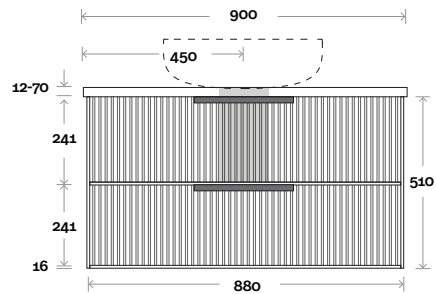

MARQUIS

Lake

Lake 2 750mm all drawer centre basin

Top Thickness
 Caesarstone: 20mm
 Dekton: 12mm
 Symphony: 20mm
 Timber: 30-35mm
 (Above counter only)

Note:
 • Stone & Timber waste centre:
 375mm Std (may vary depending on basin)

MARQUIS Lake

Lake 3 900mm all drawer centre basin

Top Thickness
 Caesarstone: 20mm
 Dekton: 12mm
 Symphony: 20mm
 Timber: 30-35mm
 (Above counter only)

Note:
 • Stone & Timber waste centre:
 450mm std (may vary depending on basin)

 **Plumbing allowance**

Plumbing

Configuration

Kick

Legs

Wallmount

Top Drawer Box

All measurements are in 'mm' and are approximate and to be used as a guide only. Installation preparations are not recommended without product onsite.

MARQUIS

Lake

Lake 4 1200mm centre basin

Top Thickness

Caesarstone: 20mm

Dekton: 12mm

Symphony: 20mm

Timber: 30-35mm
(Above counter only)