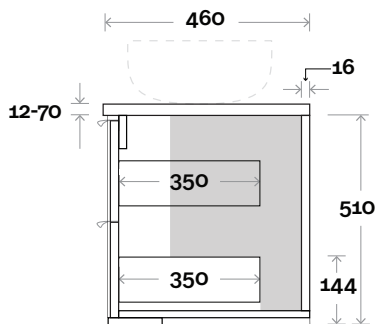

Top Drawer Box

All measurements are in 'mm' and are approximate and to be used as a guide only. Installation preparations are not recommended without product onsite.

MARQUIS Lake

Lake 5 1200mm off centre basin

Plumbing

Configuration

Kick

Legs

Wallmount

All measurements are in 'mm' and are approximate and to be used as a guide only. Installation preparations are not recommended without product onsite.

MARQUIS Lake

Lake 6 1200mm double basin

Top Thickness
 Caesarstone: 20mm
 Dekton: 12mm
 Symphony: 20mm
 Timber: 30-35mm
 (Above counter only)

Note:
 • Stone & Timber waste centre:
 300mm std (may vary depending on basin)