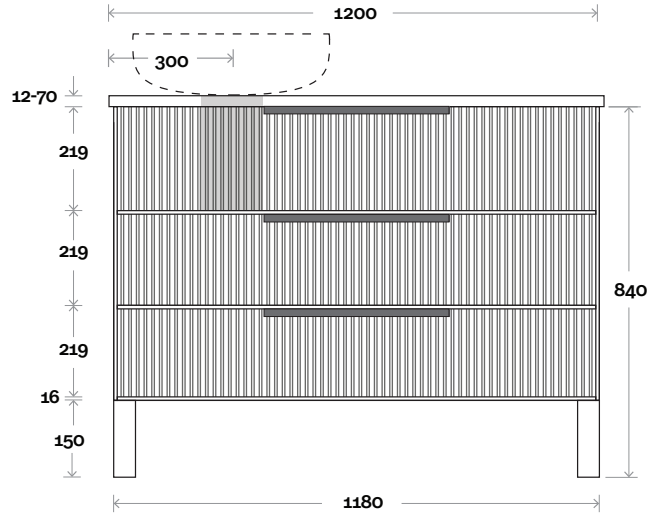

MARQUIS Lake

Lake 5 1200mm off centre basin

Top Thickness
Caesarstone: 20mm
Dekton: 12mm
Symphony: 20mm
Timber: 30-35mm
(Above counter only)

Note:
• Stone & Timber waste centre:
300mm std (may vary depending on basin)

Plumbing allowance

Plumbing

Configuration

Kick

Legs

Wallmount

All measurements are in 'mm' and are approximate and to be used as a guide only. Installation preparations are not recommended without product onsite.