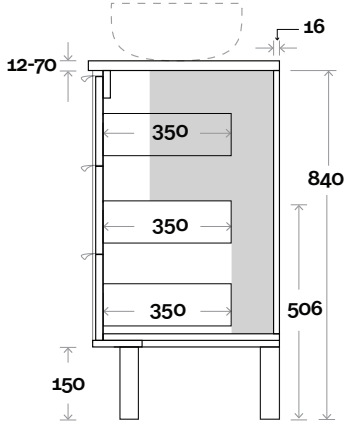

Top Drawer Box

All measurements are in 'mm' and are approximate and to be used as a guide only. Installation preparations are not recommended without product onsite.

MARQUIS Lake

Lake 5 1200mm off centre basin

Top Thickness
 Caesarstone: 20mm
 Dekton: 12mm
 Symphony: 20mm
 Timber: 30-35mm
 (Above counter only)

Note:
 • Stone & Timber waste centre:
 300mm std (may vary depending on basin)

 **Plumbing allowance**

Plumbing

Configuration

Kick

Legs

Wallmount

All measurements are in 'mm' and are approximate and to be used as a guide only. Installation preparations are not recommended without product onsite.

MARQUIS Lake