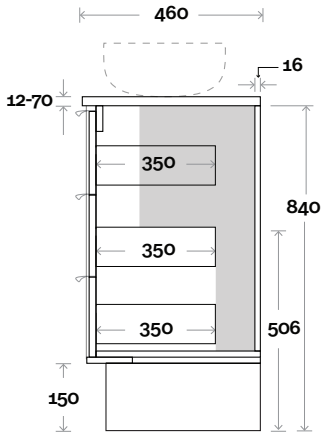

 **Plumbing allowance**

Plumbing

Configuration

Kick

Legs

Wallmount

All measurements are in 'mm' and are approximate and to be used as a guide only. Installation preparations are not recommended without product onsite.

MARQUIS Lake

Lake 3 900mm all drawer centre basin

Top Thickness
 Caesarstone: 20mm
 Dekton: 12mm
 Symphony: 20mm
 Timber: 30-35mm
 (Above counter only)

Note:
 • Stone & Timber waste centre:
 450mm std (may vary depending on basin)

 **Plumbing allowance**

Plumbing

Configuration

Kick

Legs

Wallmount

Top Drawer Box

All measurements are in 'mm' and are approximate and to be used as a guide only. Installation preparations are not recommended without product onsite.

Top Drawer Box

All measurements are in 'mm' and are approximate and to be used as a guide only. Installation preparations are not recommended without product onsite.

MARQUIS Lake

Lake 5 1200mm off centre basin