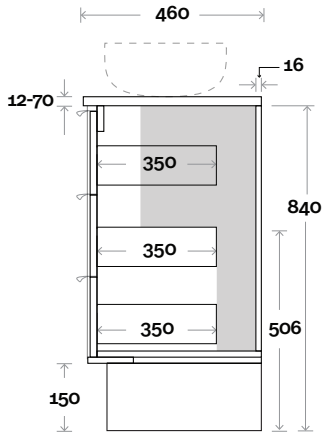

Configuration

Kick

Legs

Wallmount

All measurements are in 'mm' and are approximate and to be used as a guide only. Installation preparations are not recommended without product onsite.

MARQUIS

Lake

Lake 9 1500mm double basin

Plumbing

Configuration

Kick

Legs

Wallmount

All measurements are in 'mm' and are approximate and to be used as a guide only. Installation preparations are not recommended without product onsite.

MARQUIS Lake

Lake 10 1800mm centre basin

Top Thickness
 Caesarstone: 20mm
 Dekton: 12mm
 Symphony: 20mm
 Timber: 30-35mm
 (Above counter only)

Note:
 • Stone & Timber waste centre:
 900mm std (may vary depending on basin)

 **Plumbing allowance**

Plumbing

Configuration

Kick

Legs

Wallmount

Top Drawer Box

All measurements are in 'mm' and are approximate and to be used as a guide only. Installation preparations are not recommended without product onsite.