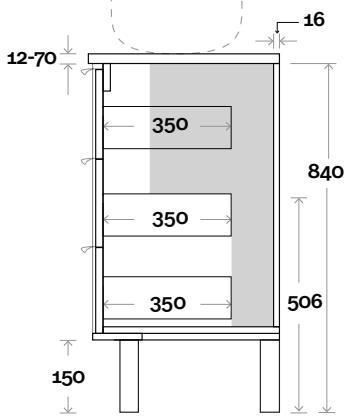

 **Plumbing allowance**

Plumbing

Configuration

Kick

Legs

Wallmount

All measurements are in 'mm' and are approximate and to be used as a guide only. Installation preparations are not recommended without product onsite.

Wallmount

Top Drawer Box

All measurements are in 'mm' and are approximate and to be used as a guide only. Installation preparations are not recommended without product onsite.

MARQUIS Lake

Lake 8 1500mm off centre basin