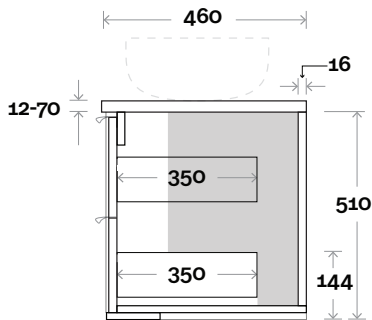

MARQUIS Lake

Lake 1 600mm all drawer centre basin

Top Thickness
 Caesarstone: 20mm
 Dekton: 12mm
 Symphony: 20mm
 Timber: 30-35mm
 (Above counter only)

Note:
 • Stone & Timber waste centre:
 300mm std (may vary depending on basin)

 **Plumbing allowance**

Plumbing

Configuration

Kick

Legs

Wallmount

Top Drawer Box

All measurements are in 'mm' and are approximate and to be used as a guide only. Installation preparations are not recommended without product onsite.

MARQUIS

Lake

Lake 2 750mm all drawer centre basin

Top Thickness
 Caesarstone: 20mm
 Dekton: 12mm
 Symphony: 20mm
 Timber: 30-35mm
 (Above counter only)

Note:
 • Stone & Timber waste centre:
 375mm Std (may vary depending on basin)

MARQUIS Lake

Lake 3 900mm all drawer centre basin

Top Thickness
 Caesarstone: 20mm
 Dekton: 12mm
 Symphony: 20mm
 Timber: 30-35mm
 (Above counter only)

Note:
 • Stone & Timber waste centre:
 450mm std (may vary depending on basin)