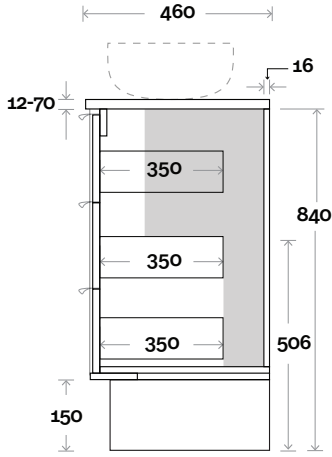

Top Drawer Box

All measurements are in 'mm' and are approximate and to be used as a guide only. Installation preparations are not recommended without product onsite.

MARQUIS Lake

Lake 5 1200mm off centre basin

Wallmount

Top Drawer Box

All measurements are in 'mm' and are approximate and to be used as a guide only. Installation preparations are not recommended without product onsite.

MARQUIS Lake

Lake 8 1500mm off centre basin

Top Thickness
 Caesarstone: 20mm
 Dekton: 12mm
 Symphony: 20mm
 Timber: 30-35mm
 (Above counter only)

Note:
 • Stone & Timber waste centre:
 375mm Std (may vary depending on basin)

 Plumbing allowance

Plumbing

Configuration

Kick

Legs

Wallmount

All measurements are in 'mm' and are approximate and to be used as a guide only. Installation preparations are not recommended without product onsite.

MARQUIS

Lake

Lake 9 1500mm double basin