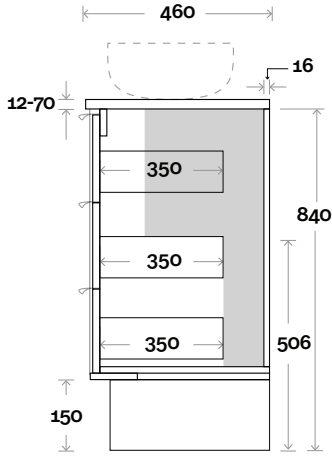

MARQUIS Lake

Lake 1 600mm all drawer centre basin

Top Thickness
 Caesarstone: 20mm
 Dekton: 12mm
 Symphony: 20mm
 Timber: 30-35mm
 (Above counter only)

Note:
 • Stone & Timber waste centre:
 300mm std (may vary depending on basin)

 **Plumbing allowance**

Plumbing

Configuration

Kick

Legs

Wallmount

Top Drawer Box

All measurements are in 'mm' and are approximate and to be used as a guide only. Installation preparations are not recommended without product onsite.

MARQUIS

Lake

Lake 2 750mm all drawer centre basin

Top Thickness
 Caesarstone: 20mm
 Dekton: 12mm
 Symphony: 20mm
 Timber: 30-35mm
 (Above counter only)

Note:
 • Stone & Timber waste centre:
 375mm Std (may vary depending on basin)

 **Plumbing allowance**

Plumbing

Configuration

Kick

Legs

Wallmount

All measurements are in 'mm' and are approximate and to be used as a guide only. Installation preparations are not recommended without product onsite.