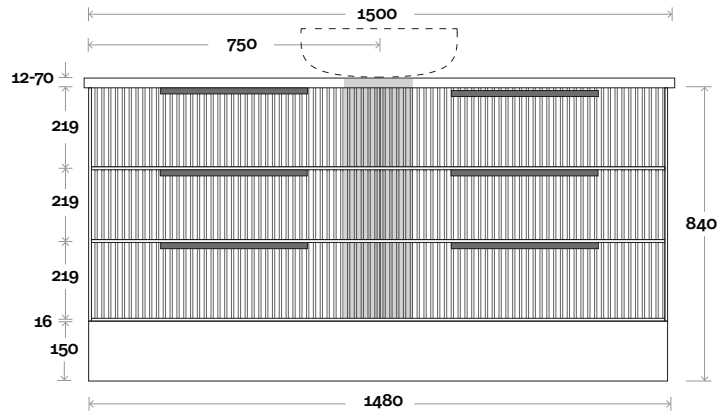

MARQUIS

Lake

Lake 7 1500mm centre basin

Top Thickness

Caesarstone: 20mm

Dekton: 12mm

Symphony: 20mm

Timber: 30-35mm

(Above counter only)

Note:

- Stone & Timber waste centre: 750mm std (may vary depending on basin)

 Plumbing allowance

Plumbing

Configuration

Kick

Legs

Wallmount

Top Drawer Box

All measurements are in 'mm' and are approximate and to be used as a guide only. Installation preparations are not recommended without product onsite.

MARQUIS Lake

Lake 8 1500mm off centre basin

Top Thickness
 Caesarstone: 20mm
 Dekton: 12mm
 Symphony: 20mm
 Timber: 30-35mm
 (Above counter only)

Note:
 • Stone & Timber waste centre:
 375mm Std (may vary depending on basin)

 Plumbing allowance

Plumbing