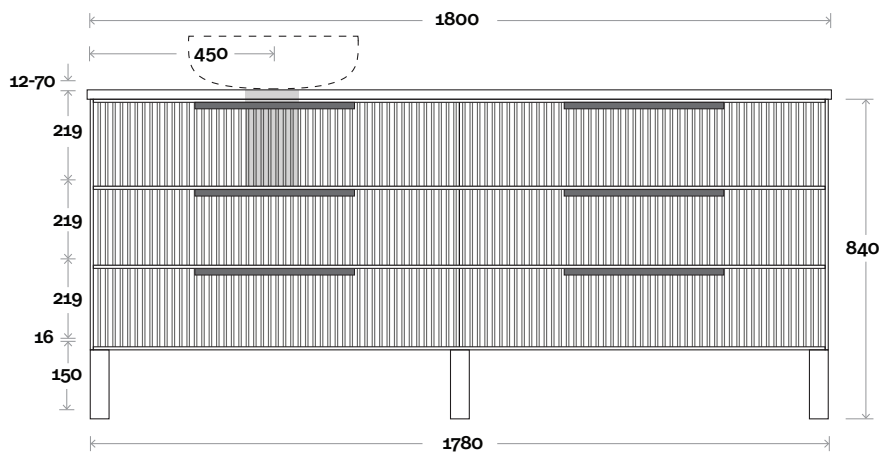

Lake 10 1800mm centre basin

Top Thickness
 Caesarstone: 20mm
 Dekton: 12mm
 Symphony: 20mm
 Timber: 30-35mm
 (Above counter only)

Note:
 • Stone & Timber waste centre:
 900mm std (may vary depending on basin)

MARQUIS

Lake

Lake 11 1800mm off centre basin

Top Thickness

Caesarstone: 20mm

Dekton: 12mm

Symphony: 20mm

Timber: 30-35mm

(Above counter only)

Note:

- Stone & Timber waste centre:
450mm std (may vary depending on basin)

 Plumbing allowance

Plumbing

Configuration

Kick

Legs

Wallmount

All measurements are in 'mm' and are approximate and to be used as a guide only. Installation preparations are not recommended without product onsite.

MARQUIS Lake

Lake 12 1800mm double basin

Top Thickness
 Caesarstone: 20mm
 Dekton: 12mm
 Symphony: 20mm
 Timber: 30-35mm
 (Above counter only)