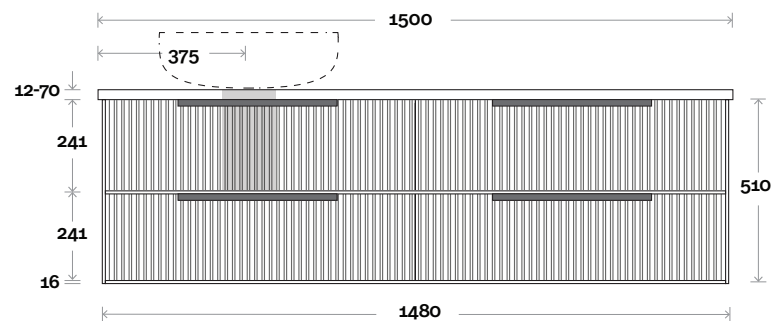

Top Thickness
 Caesarstone: 20mm
 Dekton: 12mm
 Symphony: 20mm
 Timber: 30-35mm
 (Above counter only)

Note:
 • Stone & Timber waste centre:
 375mm Std (may vary depending on basin)

 Plumbing allowance

Plumbing

Configuration

Kick

Legs

Wallmount

All measurements are in 'mm' and are approximate and to be used as a guide only. Installation preparations are not recommended without product onsite.

MARQUIS

Lake

Lake 9 1500mm double basin

Top Thickness
 Caesarstone: 20mm
 Dekton: 12mm
 Symphony: 20mm
 Timber: 30-35mm
 (Above counter only)

Note:
 • Stone & Timber waste centre:
 375mm Std (may vary depending on basin)

 **Plumbing allowance**