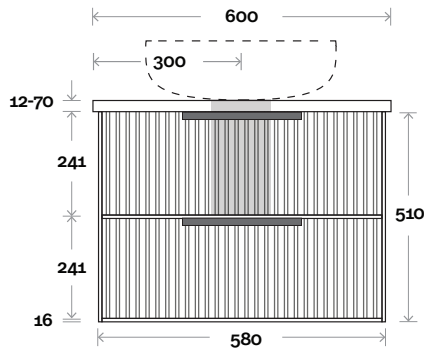

MARQUIS Lake

Lake 1 600mm all drawer centre basin

Top Thickness
 Caesarstone: 20mm
 Dekton: 12mm
 Symphony: 20mm
 Timber: 30-35mm
 (Above counter only)

Note:
 • Stone & Timber waste centre:
 300mm std (may vary depending on basin)

 **Plumbing allowance**

Plumbing

Configuration

Kick

Legs

Wallmount

Top Drawer Box

All measurements are in 'mm' and are approximate and to be used as a guide only. Installation preparations are not recommended without product onsite.

MARQUIS

Lake

Lake 2 750mm all drawer centre basin

Top Thickness
 Caesarstone: 20mm
 Dekton: 12mm
 Symphony: 20mm
 Timber: 30-35mm
 (Above counter only)

Note:
 • Stone & Timber waste centre:
 375mm Std (may vary depending on basin)

MARQUIS Lake

Lake 3 900mm all drawer centre basin

Top Thickness
 Caesarstone: 20mm
 Dekton: 12mm
 Symphony: 20mm
 Timber: 30-35mm
 (Above counter only)

Note:
 • Stone & Timber waste centre:
 450mm std (may vary depending on basin)