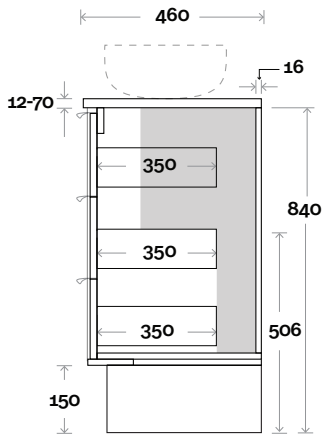

MARQUIS

Lake

Lake 4 1200mm centre basin

Top Thickness

Caesarstone: 20mm

Dekton: 12mm

Symphony: 20mm

Timber: 30-35mm
(Above counter only)

Note:

- Stone & Timber waste centre:
600mm std (may vary depending on basin)

 Plumbing allowance

Plumbing

Configuration

Kick

Legs

Wallmount

Top Drawer Box

All measurements are in 'mm' and are approximate and to be used as a guide only. Installation preparations are not recommended without product onsite.

MARQUIS Lake

Lake 5 1200mm off centre basin