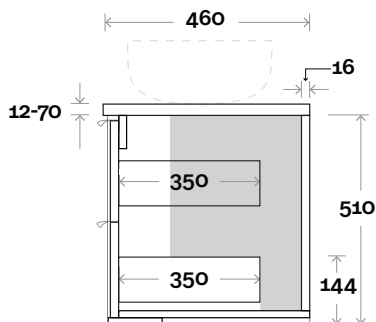

Top Drawer Box

All measurements are in 'mm' and are approximate and to be used as a guide only. Installation preparations are not recommended without product onsite.

MARQUIS Lake

Lake 5 1200mm off centre basin

MARQUIS

Lake

Lake 11 1800mm off centre basin

Top Thickness

Caesarstone: 20mm

Dekton: 12mm

Symphony: 20mm

Timber: 30-35mm

(Above counter only)

Note:

- Stone & Timber waste centre:
450mm std (may vary depending on basin)

 Plumbing allowance

Plumbing

Configuration

Kick

Legs

Wallmount

All measurements are in 'mm' and are approximate and to be used as a guide only. Installation preparations are not recommended without product onsite.

MARQUIS Lake

Lake 12 1800mm double basin

Top Thickness
 Caesarstone: 20mm
 Dekton: 12mm
 Symphony: 20mm
 Timber: 30-35mm
 (Above counter only)