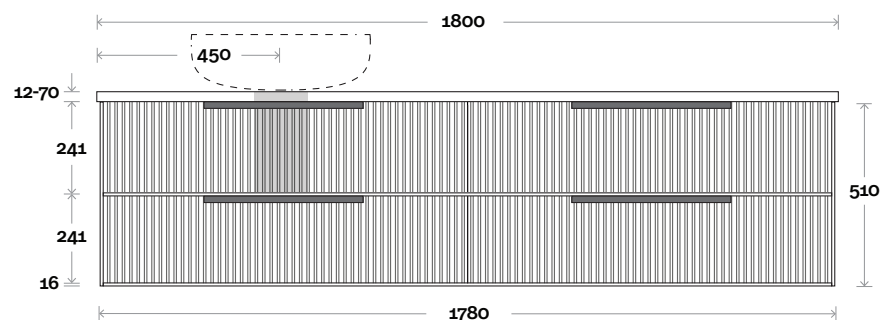

MARQUIS

Lake

Lake 11 1800mm off centre basin

Top Thickness

Caesarstone: 20mm

Dekton: 12mm

Symphony: 20mm

Timber: 30-35mm

(Above counter only)

Note:

- Stone & Timber waste centre:
450mm std (may vary depending on basin)

 Plumbing allowance

Plumbing

Configuration

Kick

Legs

Wallmount

All measurements are in 'mm' and are approximate and to be used as a guide only. Installation preparations are not recommended without product onsite.

MARQUIS Lake

Lake 12 1800mm double basin

Top Thickness
 Caesarstone: 20mm
 Dekton: 12mm
 Symphony: 20mm
 Timber: 30-35mm
 (Above counter only)