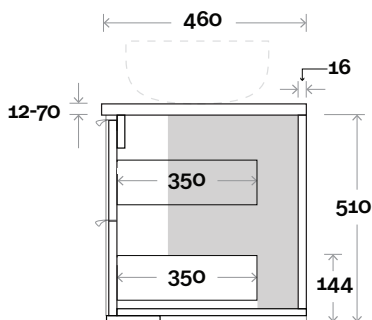

Top Drawer Box

All measurements are in 'mm' and are approximate and to be used as a guide only. Installation preparations are not recommended without product onsite.

MARQUIS Lake

Lake 5 1200mm off centre basin

(Above counter only)

Note:

- Stone & Timber waste centre: 750mm std (may vary depending on basin)

 Plumbing allowance

Plumbing

Configuration

Kick

Legs

Wallmount

Top Drawer Box

All measurements are in 'mm' and are approximate and to be used as a guide only. Installation preparations are not recommended without product onsite.

MARQUIS Lake

Lake 8 1500mm off centre basin