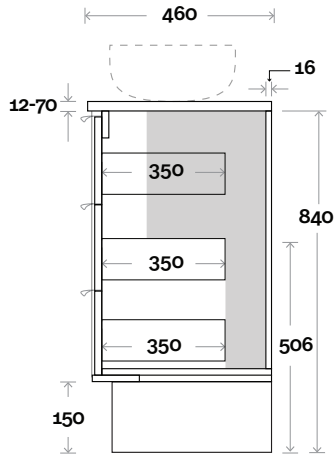

Top Drawer Box

All measurements are in 'mm' and are approximate and to be used as a guide only. Installation preparations are not recommended without product onsite.

MARQUIS Lake

Lake 5 1200mm off centre basin

MARQUIS

Lake

Lake 11 1800mm off centre basin

Top Thickness

Caesarstone: 20mm

Dekton: 12mm

Symphony: 20mm

Timber: 30-35mm

(Above counter only)

Note:

- Stone & Timber waste centre:
450mm std (may vary depending on basin)

 Plumbing allowance

Plumbing

Configuration

Kick

Legs

Wallmount

All measurements are in 'mm' and are approximate and to be used as a guide only. Installation preparations are not recommended without product onsite.

MARQUIS Lake

Lake 12 1800mm double basin

Top Thickness
 Caesarstone: 20mm
 Dekton: 12mm
 Symphony: 20mm
 Timber: 30-35mm
 (Above counter only)