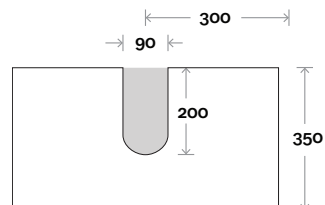

MARQUIS Lake

Lake 1 600mm all drawer centre basin

Top Thickness
 Caesarstone: 20mm
 Dekton: 12mm
 Symphony: 20mm
 Timber: 30-35mm
 (Above counter only)

Note:
 • Stone & Timber waste centre:
 300mm std (may vary depending on basin)

 **Plumbing allowance**

Plumbing

Configuration

Kick

Legs

Wallmount

Top Drawer Box

All measurements are in 'mm' and are approximate and to be used as a guide only. Installation preparations are not recommended without product onsite.

MARQUIS

Lake

Lake 2 750mm all drawer centre basin

Top Thickness
 Caesarstone: 20mm
 Dekton: 12mm
 Symphony: 20mm
 Timber: 30-35mm
 (Above counter only)

Note:
 • Stone & Timber waste centre:
 375mm Std (may vary depending on basin)

MARQUIS Lake

Lake 3 900mm all drawer centre basin

Top Thickness
 Caesarstone: 20mm
 Dekton: 12mm
 Symphony: 20mm
 Timber: 30-35mm
 (Above counter only)

Note:
 • Stone & Timber waste centre:
 450mm std (may vary depending on basin)