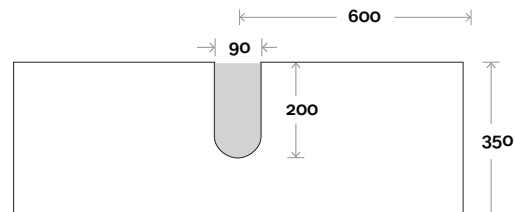

MARQUIS

Lake

Lake 4 1200mm centre basin

Top Thickness

Caesarstone: 20mm

Dekton: 12mm

Symphony: 20mm

Timber: 30-35mm
(Above counter only)

Top Drawer Box

All measurements are in 'mm' and are approximate and to be used as a guide only. Installation preparations are not recommended without product onsite.

MARQUIS Lake

Lake 5 1200mm off centre basin