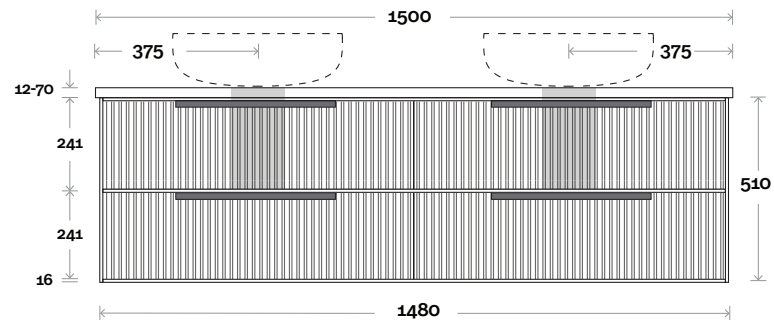

Top Thickness
 Caesarstone: 20mm
 Dekton: 12mm
 Symphony: 20mm
 Timber: 30-35mm
 (Above counter only)

Note:
 • Stone & Timber waste centre:
 375mm Std (may vary depending on basin)

 **Plumbing allowance**

Plumbing

Configuration

Kick

Legs

Wallmount

All measurements are in 'mm' and are approximate and to be used as a guide only. Installation preparations are not recommended without product onsite.

MARQUIS Lake

Lake 10 1800mm centre basin

Top Thickness
 Caesarstone: 20mm
 Dekton: 12mm
 Symphony: 20mm
 Timber: 30-35mm
 (Above counter only)

Note:
 • Stone & Timber waste centre:
 900mm std (may vary depending on basin)