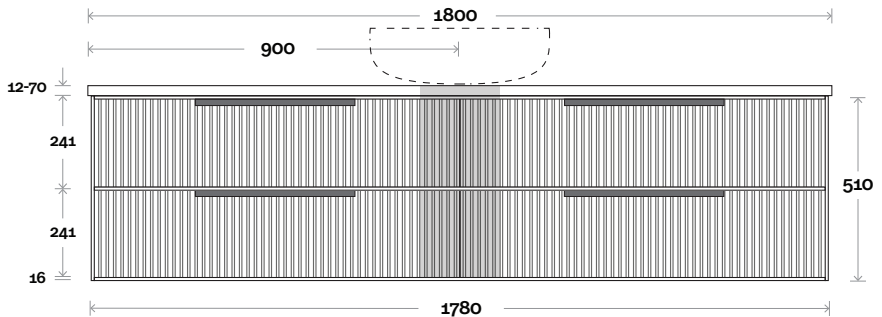

Lake 10 1800mm centre basin

Top Thickness
 Caesarstone: 20mm
 Dekton: 12mm
 Symphony: 20mm
 Timber: 30-35mm
 (Above counter only)

Note:
 • Stone & Timber waste centre:
 900mm std (may vary depending on basin)

 **Plumbing allowance**

Plumbing

Configuration

Kick

Legs

Wallmount

Top Drawer Box

All measurements are in 'mm' and are approximate and to be used as a guide only. Installation preparations are not recommended without product onsite.

MARQUIS

Lake

Lake 11 1800mm off centre basin

Top Thickness

Caesarstone: 20mm

Dekton: 12mm

Symphony: 20mm

Timber: 30-35mm