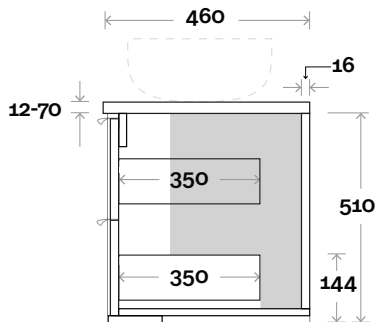

MARQUIS

Lake

Lake 2 750mm all drawer centre basin

Top Thickness
 Caesarstone: 20mm
 Dekton: 12mm
 Symphony: 20mm
 Timber: 30-35mm
 (Above counter only)

Note:
 • Stone & Timber waste centre:
 375mm Std (may vary depending on basin)

 **Plumbing allowance**

Plumbing

Configuration

Kick

Legs

Wallmount

All measurements are in 'mm' and are approximate and to be used as a guide only. Installation preparations are not recommended without product onsite.

MARQUIS Lake

Lake 3 900mm all drawer centre basin

Top Thickness
 Caesarstone: 20mm
 Dekton: 12mm
 Symphony: 20mm
 Timber: 30-35mm
 (Above counter only)

Note:
 • Stone & Timber waste centre:
 450mm std (may vary depending on basin)

Top Drawer Box

All measurements are in 'mm' and are approximate and to be used as a guide only. Installation preparations are not recommended without product onsite.

MARQUIS Lake

Lake 5 1200mm off centre basin