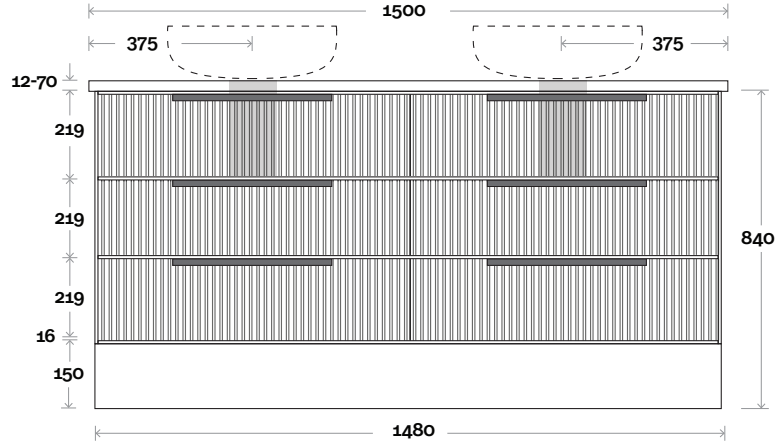

MARQUIS

Lake

Lake 9 1500mm double basin

Top Thickness
Caesarstone: 20mm
Dekton: 12mm
Symphony: 20mm
Timber: 30-35mm
(Above counter only)

Note:
• Stone & Timber waste centre:
375mm Std (may vary depending on basin)

Plumbing allowance

Plumbing

Configuration

Kick