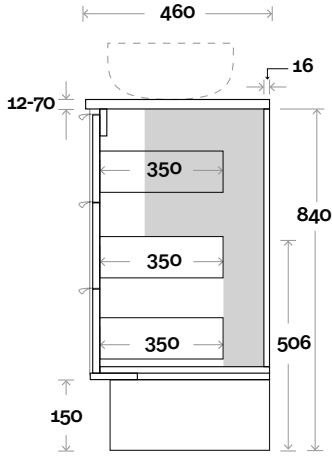

Wallmount

Top Drawer Box

All measurements are in 'mm' and are approximate and to be used as a guide only. Installation preparations are not recommended without product onsite.

MARQUIS Lake

Lake 8 1500mm off centre basin

Configuration

Kick

Legs

Wallmount

All measurements are in 'mm' and are approximate and to be used as a guide only. Installation preparations are not recommended without product onsite.

MARQUIS

Lake

Lake 9 1500mm double basin

Top Thickness
 Caesarstone: 20mm
 Dekton: 12mm
 Symphony: 20mm
 Timber: 30-35mm
 (Above counter only)

Note:
 • Stone & Timber waste centre:
 375mm Std (may vary depending on basin)

 **Plumbing allowance**

Plumbing

Configuration

Kick

Legs

Wallmount

All measurements are in 'mm' and are approximate and to be used as a guide only. Installation preparations are not recommended without product onsite.

MARQUIS Lake