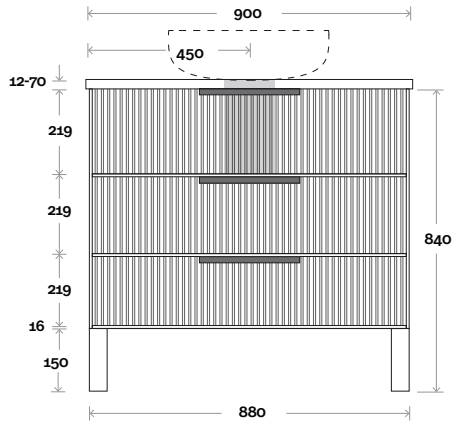

MARQUIS

Lake

Lake 2 750mm all drawer centre basin

Top Thickness
 Caesarstone: 20mm
 Dekton: 12mm
 Symphony: 20mm
 Timber: 30-35mm
 (Above counter only)

Note:
 • Stone & Timber waste centre:
 375mm Std (may vary depending on basin)

MARQUIS Lake

Lake 3 900mm all drawer centre basin

Top Thickness
 Caesarstone: 20mm
 Dekton: 12mm
 Symphony: 20mm
 Timber: 30-35mm
 (Above counter only)

Note:
 • Stone & Timber waste centre:
 450mm std (may vary depending on basin)

 **Plumbing allowance**

Plumbing

Configuration

Kick

Legs

Wallmount

Top Drawer Box

All measurements are in 'mm' and are approximate and to be used as a guide only. Installation preparations are not recommended without product onsite.

MARQUIS

Lake

Lake 4 1200mm centre basin

Top Thickness

Caesarstone: 20mm

Dekton: 12mm

Symphony: 20mm

Timber: 30-35mm
(Above counter only)