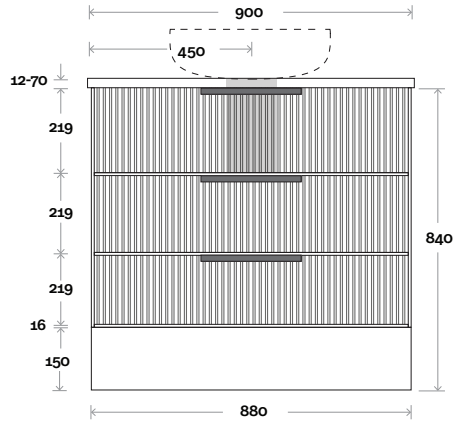

MARQUIS Lake

Lake 3 900mm all drawer centre basin

Top Thickness
Caesarstone: 20mm
Dekton: 12mm
Symphony: 20mm
Timber: 30-35mm
(Above counter only)

Note:
• Stone & Timber waste centre:
450mm std (may vary depending on basin)

Plumbing allowance

Plumbing

Configuration

Kick