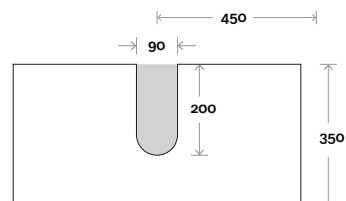

MARQUIS Lake

Lake 3 900mm all drawer centre basin

Top Thickness
 Caesarstone: 20mm
 Dekton: 12mm
 Symphony: 20mm
 Timber: 30-35mm
 (Above counter only)

Note:
 • Stone & Timber waste centre:
 450mm std (may vary depending on basin)

 **Plumbing allowance**

Plumbing

Configuration

Kick

Legs

Wallmount

Top Drawer Box

All measurements are in 'mm' and are approximate and to be used as a guide only. Installation preparations are not recommended without product onsite.

MARQUIS

Lake

Lake 4 1200mm centre basin

Top Thickness

Caesarstone: 20mm

Dekton: 12mm

Symphony: 20mm

Timber: 30-35mm
(Above counter only)

Top Drawer Box

All measurements are in 'mm' and are approximate and to be used as a guide only. Installation preparations are not recommended without product onsite.

MARQUIS Lake

Lake 5 1200mm off centre basin