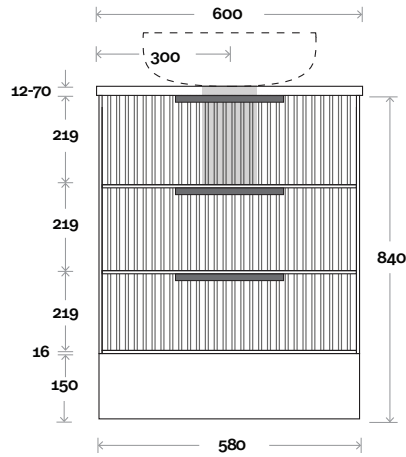

MARQUIS Lake

Lake 1 600mm all drawer centre basin

Top Thickness
Caesarstone: 20mm
Dekton: 12mm
Symphony: 20mm
Timber: 30-35mm
(Above counter only)

Note:
• Stone & Timber waste centre:
300mm std (may vary depending on basin)

Plumbing allowance

Plumbing

Configuration

Kick