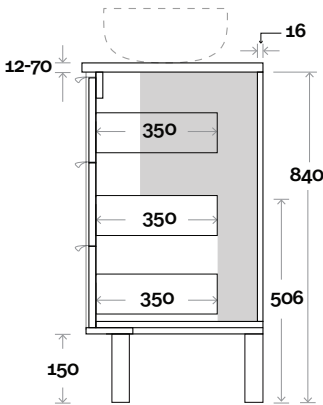

Note:

- Stone & Timber waste centre:
600mm std (may vary depending on basin)

 Plumbing allowance

Plumbing

Configuration

Kick

Legs

Wallmount

Top Drawer Box

All measurements are in 'mm' and are approximate and to be used as a guide only. Installation preparations are not recommended without product onsite.

MARQUIS Lake

Lake 5 1200mm off centre basin