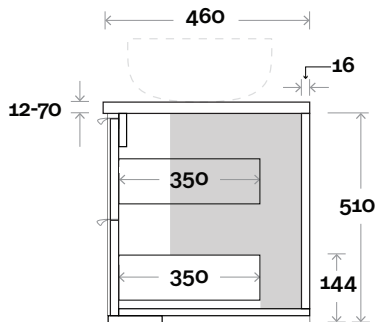

Top Drawer Box

All measurements are in 'mm' and are approximate and to be used as a guide only. Installation preparations are not recommended without product onsite.

MARQUIS Lake

Lake 5 1200mm off centre basin

(Above counter only)

Note:

- Stone & Timber waste centre:
450mm std (may vary depending on basin)

 Plumbing allowance

Plumbing

Configuration

Kick

Legs

Wallmount

All measurements are in 'mm' and are approximate and to be used as a guide only. Installation preparations are not recommended without product onsite.

MARQUIS Lake

Lake 12 1800mm double basin

Top Thickness
 Caesarstone: 20mm
 Dekton: 12mm
 Symphony: 20mm
 Timber: 30-35mm
 (Above counter only)

Note:
 • Stone & Timber waste centre:
 450mm std (may vary depending on basin)

 **Plumbing allowance**

Plumbing

Configuration

Kick

Legs

Wallmount

All measurements are in 'mm' and are approximate and to be used as a guide only. Installation preparations are not recommended without product onsite.