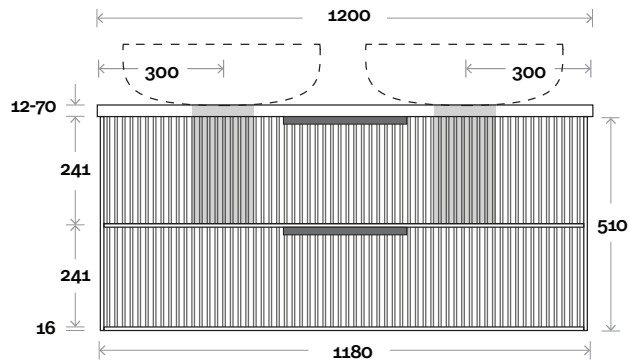

Lake 6 1200mm double basin

Top Thickness
 Caesarstone: 20mm
 Dekton: 12mm
 Symphony: 20mm
 Timber: 30-35mm
 (Above counter only)

Note:
 • Stone & Timber waste centre:
 300mm std (may vary depending on basin)

 **Plumbing allowance**

Plumbing

Configuration

Kick

Legs

Wallmount

All measurements are in 'mm' and are approximate and to be used as a guide only. Installation preparations are not recommended without product onsite.

MARQUIS

Lake

Lake 7 1500mm centre basin

Top Thickness

Caesarstone: 20mm

Dekton: 12mm

Symphony: 20mm

Timber: 30-35mm