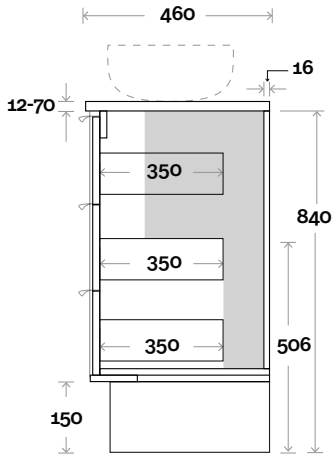

Note:

- Stone & Timber waste centre:
600mm std (may vary depending on basin)

 Plumbing allowance

Plumbing

Configuration

Kick

Legs

Wallmount

Top Drawer Box

All measurements are in 'mm' and are approximate and to be used as a guide only. Installation preparations are not recommended without product onsite.

MARQUIS Lake

Lake 5 1200mm off centre basin

Top Thickness
 Caesarstone: 20mm
 Dekton: 12mm
 Symphony: 20mm
 Timber: 30-35mm
 (Above counter only)

Note:
 • Stone & Timber waste centre:
 300mm std (may vary depending on basin)

 **Plumbing allowance**

Plumbing

Configuration

Kick

Legs

Wallmount

All measurements are in 'mm' and are approximate and to be used as a guide only. Installation preparations are not recommended without product onsite.

MARQUIS Lake