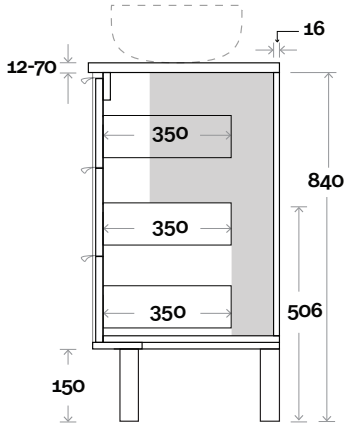

Top Drawer Box

All measurements are in 'mm' and are approximate and to be used as a guide only. Installation preparations are not recommended without product onsite.

MARQUIS Lake

Lake 5 1200mm off centre basin

(Above counter only)

Note:

- Stone & Timber waste centre:
450mm std (may vary depending on basin)

 Plumbing allowance

Plumbing

Configuration

Kick

Legs

Wallmount

All measurements are in 'mm' and are approximate and to be used as a guide only. Installation preparations are not recommended without product onsite.

MARQUIS Lake

Lake 12 1800mm double basin

Top Thickness
 Caesarstone: 20mm
 Dekton: 12mm
 Symphony: 20mm
 Timber: 30-35mm
 (Above counter only)

Note:
 • Stone & Timber waste centre:
 450mm std (may vary depending on basin)

 **Plumbing allowance**

Plumbing

Configuration

Kick

Legs

Wallmount

All measurements are in 'mm' and are approximate and to be used as a guide only. Installation preparations are not recommended without product onsite.