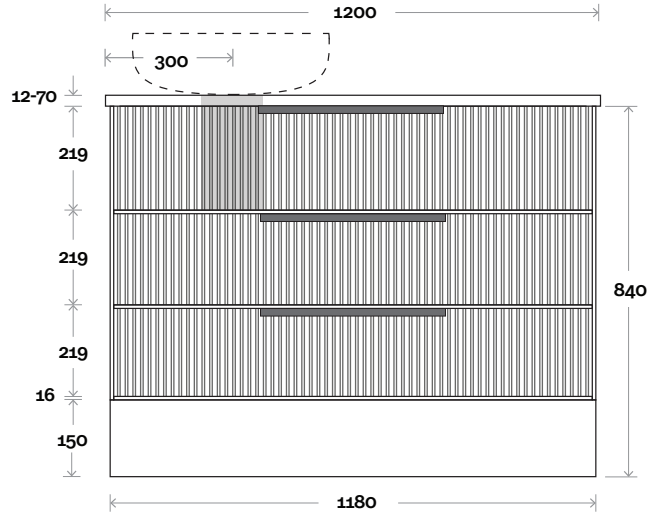

MARQUIS Lake

Lake 5 1200mm off centre basin

Top Thickness
Caesarstone: 20mm
Dekton: 12mm
Symphony: 20mm
Timber: 30-35mm
(Above counter only)

Note:
• Stone & Timber waste centre:
300mm std (may vary depending on basin)

Plumbing allowance

Plumbing

Configuration

Kick