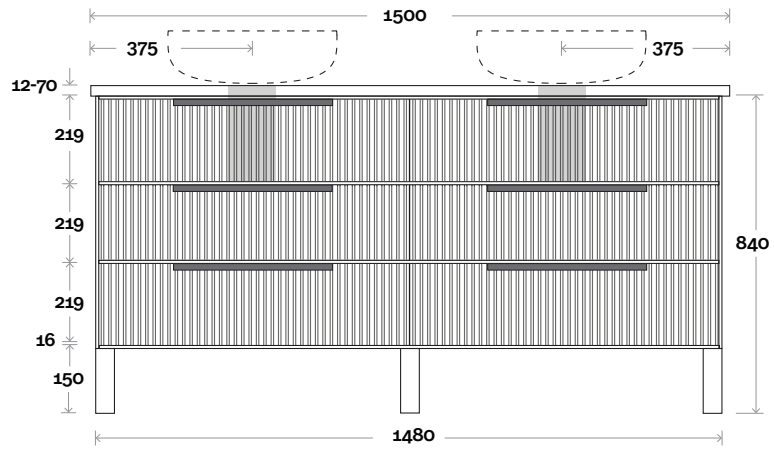

Configuration

Kick

Legs

Wallmount

All measurements are in 'mm' and are approximate and to be used as a guide only. Installation preparations are not recommended without product onsite.

MARQUIS

Lake

Lake 9 1500mm double basin

Top Thickness
 Caesarstone: 20mm
 Dekton: 12mm
 Symphony: 20mm
 Timber: 30-35mm
 (Above counter only)

Note:
 • Stone & Timber waste centre:
 375mm Std (may vary depending on basin)

 **Plumbing allowance**

Plumbing

Configuration

Kick

Legs

Wallmount

All measurements are in 'mm' and are approximate and to be used as a guide only. Installation preparations are not recommended without product onsite.

MARQUIS Lake

Lake 10 1800mm centre basin

Top Thickness
 Caesarstone: 20mm
 Dekton: 12mm
 Symphony: 20mm
 Timber: 30-35mm
 (Above counter only)

Note:
 • Stone & Timber waste centre:
 900mm std (may vary depending on basin)