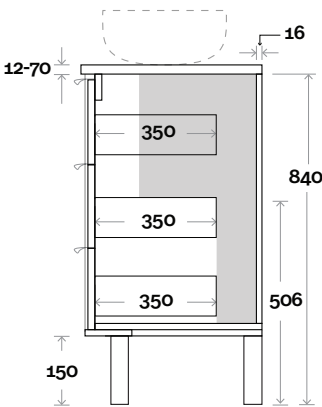

MARQUIS Lake

Lake 3 900mm all drawer centre basin

Top Thickness
 Caesarstone: 20mm
 Dekton: 12mm
 Symphony: 20mm
 Timber: 30-35mm
 (Above counter only)

Note:
 • Stone & Timber waste centre:
 450mm std (may vary depending on basin)

 **Plumbing allowance**

Plumbing

Configuration

Kick

Legs

Wallmount

Top Drawer Box

All measurements are in 'mm' and are approximate and to be used as a guide only. Installation preparations are not recommended without product onsite.

MARQUIS

Lake

Lake 4 1200mm centre basin

Top Thickness

Caesarstone: 20mm

Dekton: 12mm

Symphony: 20mm

Timber: 30-35mm
(Above counter only)

Top Drawer Box

All measurements are in 'mm' and are approximate and to be used as a guide only. Installation preparations are not recommended without product onsite.

MARQUIS Lake

Lake 5 1200mm off centre basin