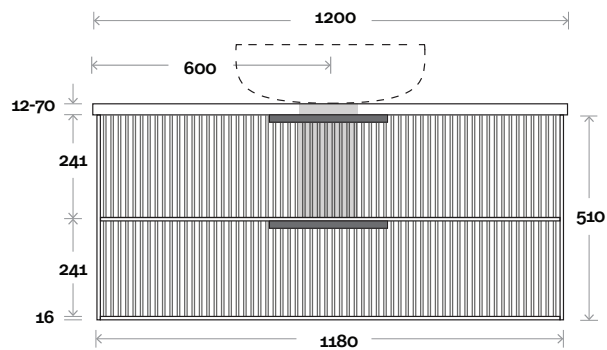

MARQUIS Lake

Lake 3 900mm all drawer centre basin

Top Thickness
 Caesarstone: 20mm
 Dekton: 12mm
 Symphony: 20mm
 Timber: 30-35mm
 (Above counter only)

Note:
 • Stone & Timber waste centre:
 450mm std (may vary depending on basin)

MARQUIS

Lake

Lake 4 1200mm centre basin

Top Thickness

Caesarstone: 20mm

Dekton: 12mm

Symphony: 20mm

Timber: 30-35mm
(Above counter only)

Note:

- Stone & Timber waste centre:
600mm std (may vary depending on basin)

 Plumbing allowance

Plumbing

Configuration

Kick

Legs

Wallmount

Top Drawer Box

All measurements are in 'mm' and are approximate and to be used as a guide only. Installation preparations are not recommended without product onsite.

MARQUIS Lake

Lake 5 1200mm off centre basin