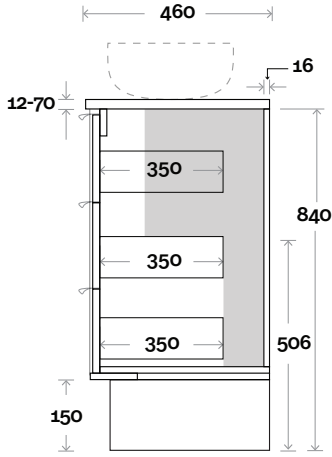

Top Drawer Box

All measurements are in 'mm' and are approximate and to be used as a guide only. Installation preparations are not recommended without product onsite.

MARQUIS Lake

Lake 5 1200mm off centre basin

(Above counter only)

Note:

- Stone & Timber waste centre:
450mm std (may vary depending on basin)

 Plumbing allowance

Plumbing

Configuration

Kick

Legs

Wallmount

All measurements are in 'mm' and are approximate and to be used as a guide only. Installation preparations are not recommended without product onsite.

MARQUIS Lake

Lake 12 1800mm double basin

Top Thickness
 Caesarstone: 20mm
 Dekton: 12mm
 Symphony: 20mm
 Timber: 30-35mm
 (Above counter only)

Note:
 • Stone & Timber waste centre:
 450mm std (may vary depending on basin)

 **Plumbing allowance**

Plumbing

Configuration

Kick

Legs

Wallmount

All measurements are in 'mm' and are approximate and to be used as a guide only. Installation preparations are not recommended without product onsite.