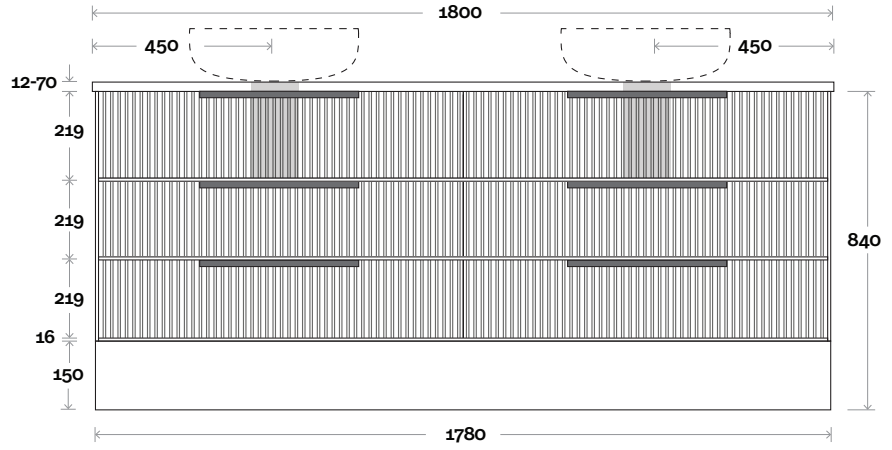

MARQUIS Lake

Lake 12 1800mm double basin

Top Thickness
Caesarstone: 20mm
Dekton: 12mm
Symphony: 20mm
Timber: 30-35mm
(Above counter only)

Note:
• Stone & Timber waste centre:
450mm std (may vary depending on basin)

Plumbing allowance

Plumbing

Configuration

Kick