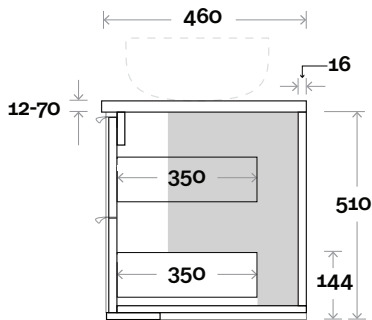

Plumbing

Configuration

Kick

Legs

Wallmount

All measurements are in 'mm' and are approximate and to be used as a guide only. Installation preparations are not recommended without product onsite.

MARQUIS Lake

Lake 10 1800mm centre basin

Top Thickness
 Caesarstone: 20mm
 Dekton: 12mm
 Symphony: 20mm
 Timber: 30-35mm
 (Above counter only)

Note:
 • Stone & Timber waste centre:
 900mm std (may vary depending on basin)

 **Plumbing allowance**

Plumbing

Configuration

Kick

Legs

Wallmount

Top Drawer Box

All measurements are in 'mm' and are approximate and to be used as a guide only. Installation preparations are not recommended without product onsite.

MARQUIS

Lake

Lake 11 1800mm off centre basin

Top Thickness

Caesarstone: 20mm

Dekton: 12mm

Symphony: 20mm

Timber: 30-35mm