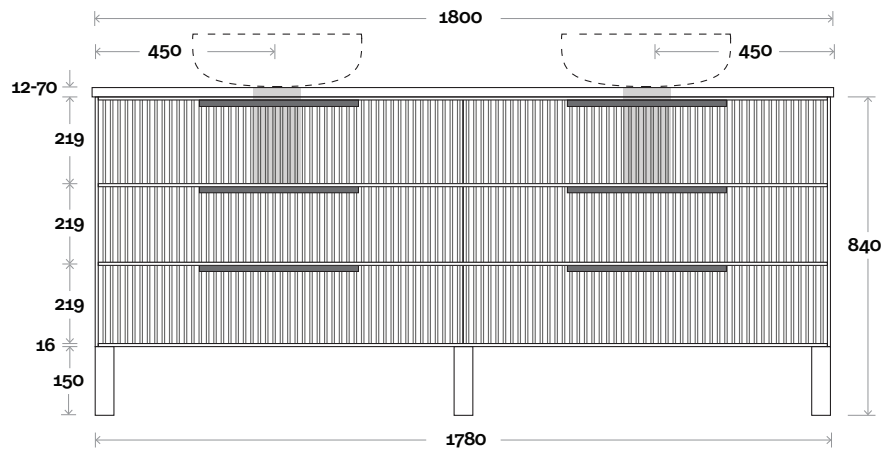

Wallmount

All measurements are in 'mm' and are approximate and to be used as a guide only. Installation preparations are not recommended without product onsite.

MARQUIS Lake

Lake 12 1800mm double basin

Top Thickness
 Caesarstone: 20mm
 Dekton: 12mm
 Symphony: 20mm
 Timber: 30-35mm
 (Above counter only)

Note:
 • Stone & Timber waste centre:
 450mm std (may vary depending on basin)

 **Plumbing allowance**

Plumbing

Configuration

Kick

Legs

Wallmount

All measurements are in 'mm' and are approximate and to be used as a guide only. Installation preparations are not recommended without product onsite.