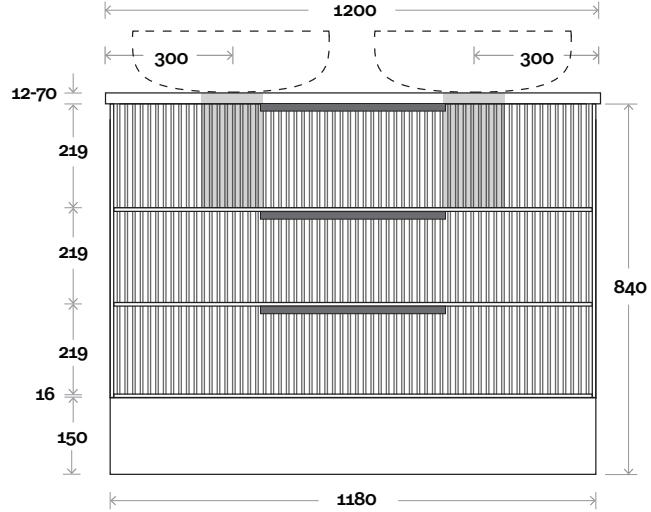

MARQUIS Lake

Lake 6 1200mm double basin

Top Thickness
Caesarstone: 20mm
Dekton: 12mm
Symphony: 20mm
Timber: 30-35mm
(Above counter only)

Note:
• Stone & Timber waste centre:
300mm std (may vary depending on basin)

Plumbing allowance

Plumbing

Configuration

Kick