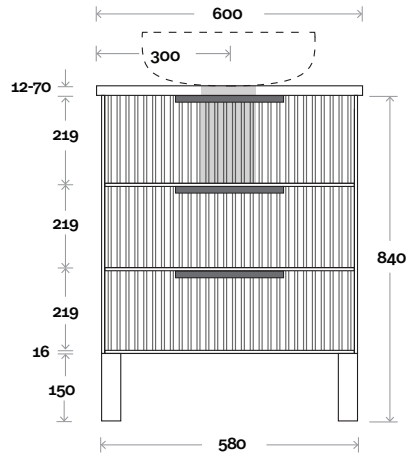

MARQUIS Lake

Lake 1 600mm all drawer centre basin

Top Thickness
 Caesarstone: 20mm
 Dekton: 12mm
 Symphony: 20mm
 Timber: 30-35mm
 (Above counter only)

Note:
 • Stone & Timber waste centre:
 300mm std (may vary depending on basin)

 **Plumbing allowance**

Plumbing

Configuration

Kick

Legs

Wallmount

Top Drawer Box

All measurements are in 'mm' and are approximate and to be used as a guide only. Installation preparations are not recommended without product onsite.

MARQUIS

Lake

Lake 2 750mm all drawer centre basin

Top Thickness
 Caesarstone: 20mm
 Dekton: 12mm
 Symphony: 20mm
 Timber: 30-35mm
 (Above counter only)

Note:
 • Stone & Timber waste centre:
 375mm Std (may vary depending on basin)

MARQUIS Lake

Lake 3 900mm all drawer centre basin

Top Thickness
 Caesarstone: 20mm
 Dekton: 12mm
 Symphony: 20mm
 Timber: 30-35mm
 (Above counter only)

Note:
 • Stone & Timber waste centre:
 450mm std (may vary depending on basin)