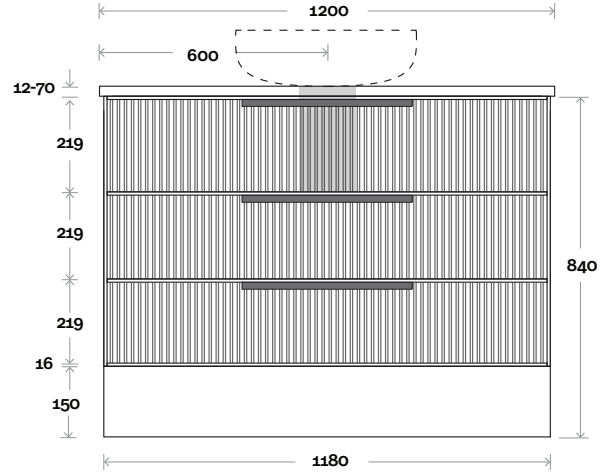

MARQUIS

Lake

Lake 4 1200mm centre basin

Top Thickness

Caesarstone: 20mm

Dekton: 12mm

Symphony: 20mm

Timber: 30-35mm
(Above counter only)

Note:

- Stone & Timber waste centre:
  600mm std (may vary depending on basin)

Plumbing allowance

Plumbing

Configuration

Kick