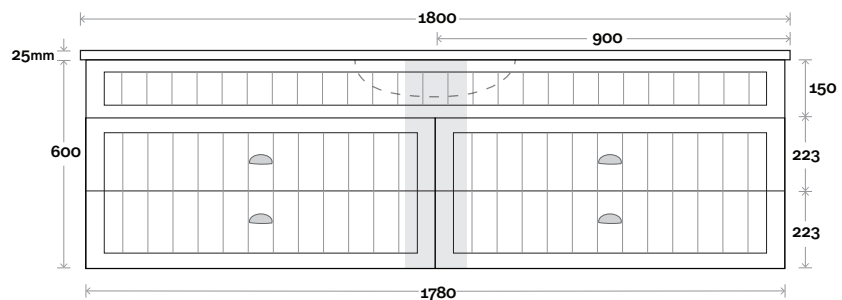

Top Drawer Box

All measurements are in 'mm' and are approximate and to be used as a guide only. Installation preparations are not recommended without product onsite.

MARQUIS

Kiama

Top Thickness
Nova Acrylic top: 25mm

Note:
• Nova waste centre: 900mm

Plumbing allowance

Kiama 19 1800mm all drawer centre basin

Profile

Configuration

Kick

Legs

Wallmount