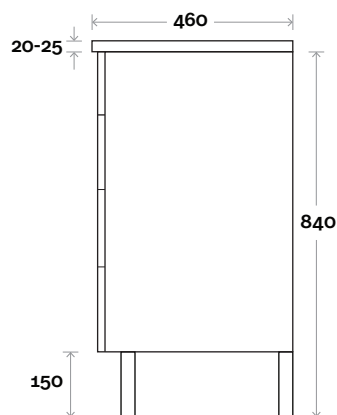

Kiama 3 900mm centre basin

Top Thickness
 Nova Acrylic top: 25mm
 Casa ceramic: 20mm

Note:
 • Casa & Nova waste centre: 450mm

Plumbing allowance

Profile

Configuration

Kick

Legs

Wallmount

All measurements are in 'mm' and are approximate and to be used as a guide only. Installation preparations are not recommended without product onsite.

MARQUIS

Kiama

Kiama 4 900mm off centre basin

Top Thickness
 Nova Acrylic top: 25mm
 Casa ceramic: 20mm

- Note:**
- Casa waste centre: 340mm
 - Nova waste centre: 300mm
 - Left or Right hand bowl

Plumbing allowance

Profile

Configuration

Kick

Legs

Wallmount

All measurements are in 'mm' and are approximate and to be used as a guide only. Installation preparations are not recommended without product onsite.

MARQUIS

Kiama

Kiama 5 1200mm centre basin

Top Thickness
 Nova Acrylic top: 25mm
 Casa ceramic: 20mm