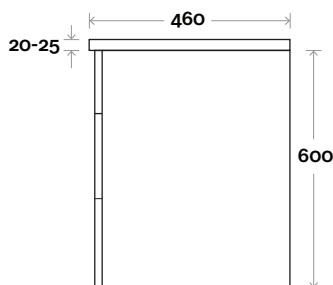

Kiama 9 1500mm double basin

Plumbing allowance

Profile

Configuration

Kick

Legs

Wallmount

All measurements are in 'mm' and are approximate and to be used as a guide only. Installation preparations are not recommended without product onsite.

MARQUIS

Kiama

Kiama 10 1800mm single basin

Top Thickness
Nova Acrylic top: 25mm

Note:
• Nova waste centre: 900mm

Plumbing allowance

Profile

Configuration

Kick

Legs

Wallmount

All measurements are in 'mm' and are approximate and to be used as a guide only. Installation preparations are not recommended without product onsite.

MARQUIS

Kiama

Top Thickness
Nova Acrylic top: 25mm

All measurements are in 'mm' and are approximate and to be used as a guide only. Installation preparations are not recommended without product onsite.

MARQUIS

Kiama

Top Thickness
 Nova Acrylic top: 25mm
 Casa ceramic: 20mm