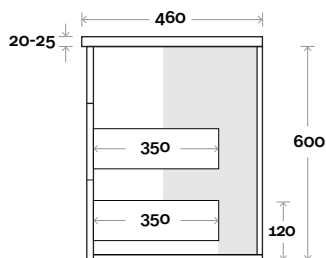

Top Drawer Box

All measurements are in 'mm' and are approximate and to be used as a guide only. Installation preparations are not recommended without product onsite.

MARQUIS

Kiama

Top Thickness
Nova Acrylic top: 25mm

Note:
• Nova waste centre: 900mm

Plumbing allowance

Kiama 19 1800mm all drawer centre basin

Profile

Configuration

Kick

Legs

Wallmount