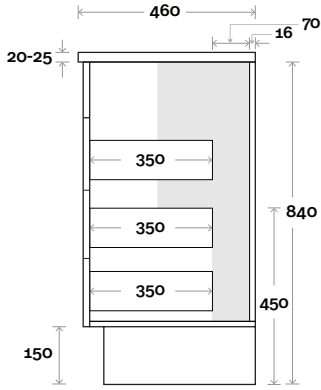

Top Drawer Box

All measurements are in 'mm' and are approximate and to be used as a guide only. Installation preparations are not recommended without product onsite.

MARQUIS

Kiama

Top Thickness
Nova Acrylic top: 25mm

Note:
• Nova waste centre: 550mm

Kiama 20 1800mm all drawer double basin

Plumbing allowance

Profile

Configuration

Kick

Legs

Wallmount