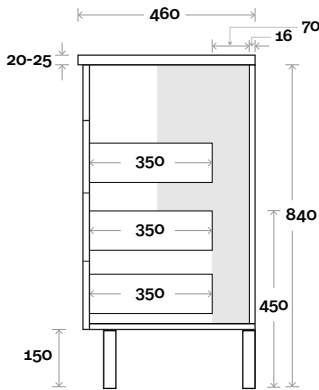

Top Thickness
 Nova Acrylic top: 25mm
 Casa ceramic: 20mm

Note:
 • Casa & Nova waste centre: 450mm

Plumbing allowance

Profile

Configuration

Kick

Legs

Wallmount

Top Drawer Box

MARQUIS

Kiama

Top Thickness
 Nova Acrylic top: 25mm
 Casa ceramic: 20mm

Note:
 • Casa & Nova waste centre: 600mm

Plumbing allowance

Kiama 15 1200mm all drawer centre basin

Profile

Configuration

Kick

Legs

Wallmount

Top Drawer Box

MARQUIS

Kiama

Top Thickness
Nova Acrylic top: 25mm

Note:
• Nova waste centre: 300mm

Kiama 16 1200mm all drawer double basin

Plumbing allowance

Profile

Configuration

Kick

Legs

Wallmount