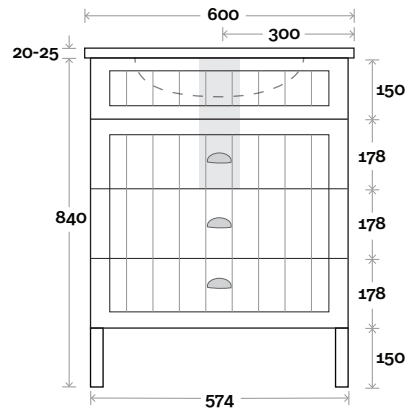

All measurements are in 'mm' and are approximate and to be used as a guide only. Installation preparations are not recommended without product onsite.

MARQUIS

Kiama

Top Thickness
 Nova Acrylic top: 25mm
 Casa ceramic: 20mm

Note:
 • Casa & Nova waste centre: 300mm

Plumbing allowance

Kiama 12 600mm all drawer centre basin

Profile

Configuration

Kick

Legs

Wallmount

Top Drawer Box

MARQUIS

Kiama

Top Thickness
 Nova Acrylic top: 25mm
 Casa ceramic: 20mm

Note:
 • Casa & Nova waste centre: 375mm

Plumbing allowance

Kiama 13 750mm all drawer centre basin

Profile

Configuration

Kick

Legs

Wallmount

Top Drawer Box

MARQUIS

Kiama

Kiama 14 900mm all drawer centre basin