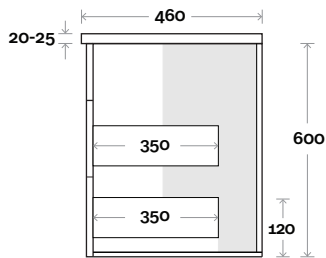

Top Drawer Box

All measurements are in 'mm' and are approximate and to be used as a guide only. Installation preparations are not recommended without product onsite.

MARQUIS

Kiama

Top Thickness
Nova Acrylic top: 25mm

Note:
• Nova waste centre: 550mm

Kiama 20 1800mm all drawer double basin

Plumbing allowance

Profile

Configuration

Kick

Legs

Wallmount