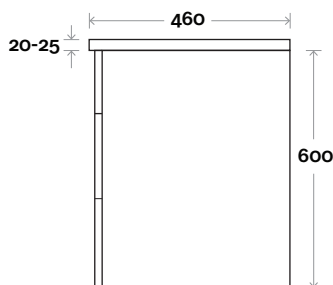

All measurements are in 'mm' and are approximate and to be used as a guide only. Installation preparations are not recommended without product onsite.

MARQUIS

Kiama

Top Thickness
Nova Acrylic top: 25mm

Note:
• Nova waste centre: 400mm

Kiama 9 1500mm double basin

Plumbing allowance

Profile

Configuration

Kick

Legs

Wallmount

All measurements are in 'mm' and are approximate and to be used as a guide only. Installation preparations are not recommended without product onsite.

MARQUIS

Kiama

Kiama 10 1800mm single basin

Top Thickness
Nova Acrylic top: 25mm

Note:
• Nova waste centre: 900mm

Plumbing allowance

Profile

Configuration

Kick

Legs

Wallmount

All measurements are in 'mm' and are approximate and to be used as a guide only. Installation preparations are not recommended without product onsite.

MARQUIS

Kiama

Top Thickness
Nova Acrylic top: 25mm