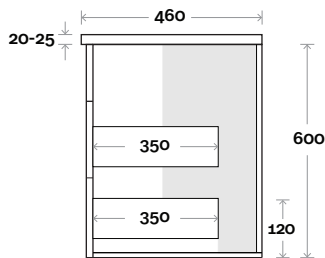

Top Thickness
 Nova Acrylic top: 25mm
 Casa ceramic: 20mm

Note:
 • Casa & Nova waste centre: 450mm

Plumbing allowance

Profile

Configuration

Kick

Legs

Wallmount

Top Drawer Box

MARQUIS

Kiama

Top Thickness
 Nova Acrylic top: 25mm
 Casa ceramic: 20mm

Note:
 • Casa & Nova waste centre: 600mm

Plumbing allowance

Kiama 15 1200mm all drawer centre basin

Profile

Configuration

Kick

Legs

Wallmount

Top Drawer Box

MARQUIS

Kiama

Top Thickness
Nova Acrylic top: 25mm

Note:
• Nova waste centre: 300mm

Kiama 16 1200mm all drawer double basin

Plumbing allowance

Profile

Configuration

Kick

Legs

Wallmount