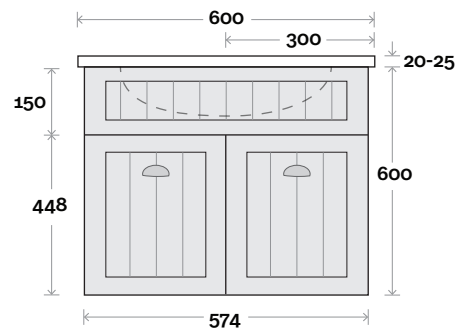

MARQUIS

Kiama

Kiama 1 600mm centre basin

Top Thickness
 Nova Acrylic top: 25mm
 Casa ceramic: 20mm

Note:
 • Casa & Nova waste centre: 300mm

Plumbing allowance

Profile

Configuration

Kick

Legs

Wallmount

MARQUIS

Kiama

Kiama 2 750mm centre basin

Top Thickness
 Nova Acrylic top: 25mm
 Casa ceramic: 20mm

Note:
 • Casa & Nova waste centre: 375mm

Wallmount

All measurements are in 'mm' and are approximate and to be used as a guide only. Installation preparations are not recommended without product onsite.

MARQUIS

Kiama

Kiama 4 900mm off centre basin