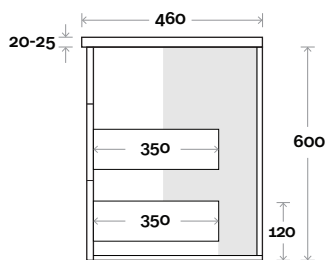

Configuration

Kick

Legs

Wallmount

Top Drawer Box

MARQUIS

Kiama

Top Thickness
Nova Acrylic top: 25mm

Note:
• Nova waste centre: 375mm

Kiama 18 1500mm all drawer double basin

Plumbing allowance

Profile

Configuration

Kick

Legs

Wallmount

Top Drawer Box

All measurements are in 'mm' and are approximate and to be used as a guide only. Installation preparations are not recommended without product onsite.

MARQUIS

Kiama

Top Thickness
Nova Acrylic top: 25mm