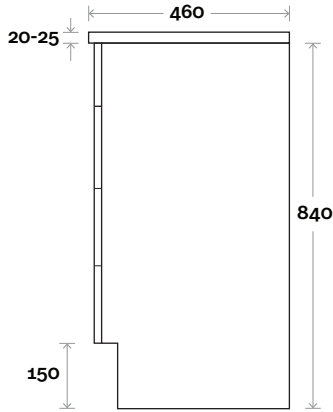

All measurements are in 'mm' and are approximate and to be used as a guide only. Installation preparations are not recommended without product onsite.

MARQUIS

Kiama

Top Thickness
Nova Acrylic top: 25mm

Note:
• Nova waste centre: 400mm

Kick

Legs

Wallmount

All measurements are in 'mm' and are approximate and to be used as a guide only. Installation preparations are not recommended without product onsite.

MARQUIS

Kiama

Top Thickness
Nova Acrylic top: 25mm

Note:
• Nova waste centre: 550mm

Kiama 11 1800mm double basin

Plumbing allowance

Profile

Configuration

Kick

Legs

Wallmount

All measurements are in 'mm' and are approximate and to be used as a guide only. Installation preparations are not recommended without product onsite.

MARQUIS

Kiama

Top Thickness
 Nova Acrylic top: 25mm
 Casa ceramic: 20mm