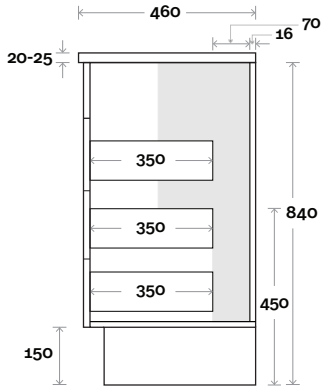

Note:
• Nova waste centre: 300mm

Kiama 16 1200mm all drawer double basin

Plumbing allowance

Profile

Configuration

Kick

Legs

Wallmount

Top Drawer Box

MARQUIS

Kiama

Top Thickness
Nova Acrylic top: 25mm

Note:
• Nova waste centre: 750mm

Kiama 17 1500mm all drawer single basin

Plumbing allowance

Profile

Configuration

Kick

Legs

Wallmount

Top Drawer Box

MARQUIS

Kiama

Top Thickness
Nova Acrylic top: 25mm

Top Drawer Box

All measurements are in 'mm' and are approximate and to be used as a guide only. Installation preparations are not recommended without product onsite.

MARQUIS

Kiama

Top Thickness
Nova Acrylic top: 25mm