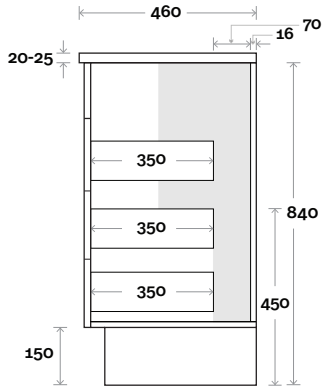

Top Drawer Box

MARQUIS

Kiama

Top Thickness
 Nova Acrylic top: 25mm
 Casa ceramic: 20mm

Note:
 • Casa & Nova waste centre: 600mm

Plumbing allowance

Kiama 15 1200mm all drawer centre basin

Profile

Configuration

Kick

Legs

Wallmount

Top Drawer Box

MARQUIS

Kiama

Top Thickness
Nova Acrylic top: 25mm

Note:
• Nova waste centre: 300mm

Kiama 16 1200mm all drawer double basin

Plumbing allowance

Profile

Configuration

Kick

Legs

Wallmount

Top Drawer Box

MARQUIS

Kiama

Top Thickness
Nova Acrylic top: 25mm

Note:
• Nova waste centre: 750mm

Kiama 17 1500mm all drawer single basin

Plumbing allowance

Profile