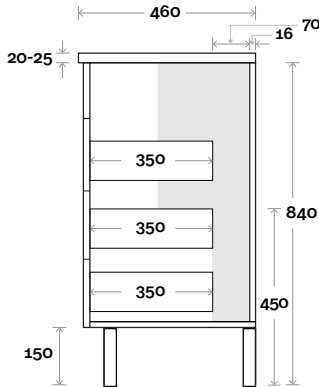

Configuration

Kick

Legs

Wallmount

Top Drawer Box

MARQUIS

Kiama

Top Thickness
Nova Acrylic top: 25mm

Note:
• Nova waste centre: 375mm

Kiama 18 1500mm all drawer double basin

Plumbing allowance

Profile

Configuration

Kick

Legs

Wallmount

Top Drawer Box

All measurements are in 'mm' and are approximate and to be used as a guide only. Installation preparations are not recommended without product onsite.

MARQUIS

Kiama

Top Thickness
Nova Acrylic top: 25mm