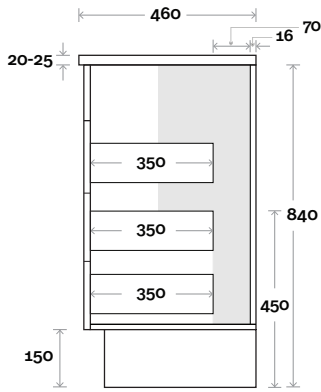

Top Drawer Box

MARQUIS

Kiama

Top Thickness
 Nova Acrylic top: 25mm
 Casa ceramic: 20mm

Note:
 • Casa & Nova waste centre: 375mm

Plumbing allowance

Kiama 13 750mm all drawer centre basin

Profile

Configuration

Kick

Legs

Wallmount

Top Drawer Box

MARQUIS

Kiama

Kiama 14 900mm all drawer centre basin

Top Thickness
 Nova Acrylic top: 25mm
 Casa ceramic: 20mm

Note:
 • Casa & Nova waste centre: 450mm

Plumbing allowance

Profile

Configuration

Kick

Legs

Wallmount

Top Drawer Box

MARQUIS

Kiama

Top Thickness
 Nova Acrylic top: 25mm
 Casa ceramic: 20mm

Note:
 • Casa & Nova waste centre: 600mm

Plumbing allowance

Kiama 15 1200mm all drawer centre basin

Profile