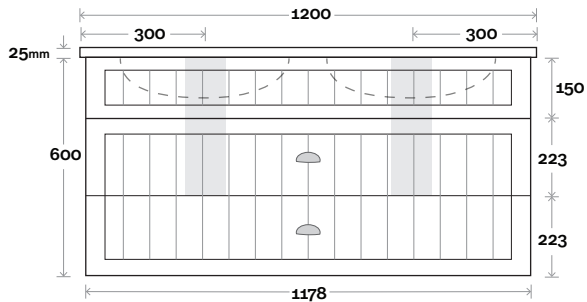

Note:
• Nova waste centre: 300mm

Kiama 16 1200mm all drawer double basin

Plumbing allowance

Profile

Configuration

Kick

Legs

Wallmount

Top Drawer Box

MARQUIS

Kiama

Top Thickness
Nova Acrylic top: 25mm

Note:
• Nova waste centre: 750mm

Kiama 17 1500mm all drawer single basin

Plumbing allowance

Profile