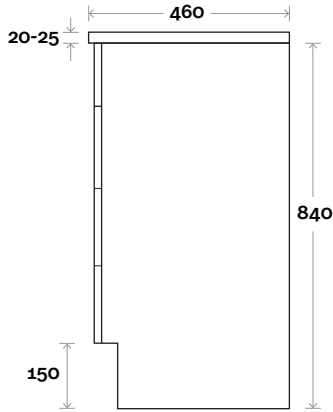

MARQUIS

Kiama

Kiama 1 600mm centre basin

Top Thickness
 Nova Acrylic top: 25mm
 Casa ceramic: 20mm

Note:
 • Casa & Nova waste centre: 300mm

Plumbing allowance

Profile

Configuration

Kick

Legs

Wallmount

MARQUIS

Kiama

Kiama 2 750mm centre basin

Top Thickness
 Nova Acrylic top: 25mm
 Casa ceramic: 20mm

Note:
 • Casa & Nova waste centre: 375mm

Top Thickness
 Nova Acrylic top: 25mm
 Casa ceramic: 20mm

- Note:**
- Casa waste centre: 340mm
 - Nova waste centre: 300mm
 - Left or Right hand bowl

Plumbing allowance

Profile

Configuration

Kick

Legs

Wallmount

All measurements are in 'mm' and are approximate and to be used as a guide only. Installation preparations are not recommended without product onsite.

MARQUIS

Kiama

Kiama 5 1200mm centre basin

Top Thickness
 Nova Acrylic top: 25mm
 Casa ceramic: 20mm