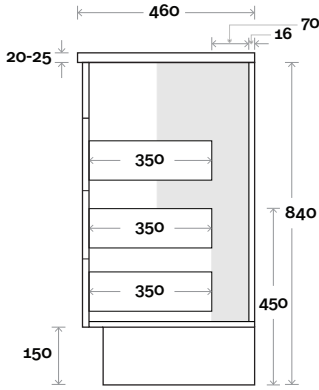

Configuration

Kick

Legs

Wallmount

Top Drawer Box

MARQUIS

Kiama

Top Thickness
Nova Acrylic top: 25mm

Note:
• Nova waste centre: 375mm

Kiama 18 1500mm all drawer double basin

Plumbing allowance

Profile

Configuration

Kick

Legs

Wallmount

Top Drawer Box

All measurements are in 'mm' and are approximate and to be used as a guide only. Installation preparations are not recommended without product onsite.

MARQUIS

Kiama

Top Thickness
Nova Acrylic top: 25mm