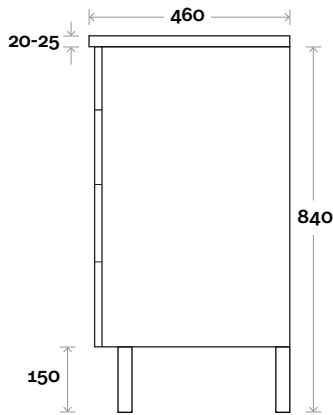

- Note:**
- Nova waste centre: 350mm
 - Left or Right hand bowl

Kiama 7 1200mm off centre basin

Plumbing allowance

Profile

Configuration

Kick

Legs

Wallmount

All measurements are in 'mm' and are approximate and to be used as a guide only. Installation preparations are not recommended without product onsite.

MARQUIS

Kiama

Top Thickness
Nova Acrylic top: 25mm

Note:
• Nova waste centre: 400mm

Kiama 9 1500mm double basin

Plumbing allowance

Profile

Configuration

Kick

Legs

Wallmount

All measurements are in 'mm' and are approximate and to be used as a guide only. Installation preparations are not recommended without product onsite.

Kick

Legs

Wallmount

All measurements are in 'mm' and are approximate and to be used as a guide only. Installation preparations are not recommended without product onsite.

MARQUIS

Kiama

Top Thickness
Nova Acrylic top: 25mm