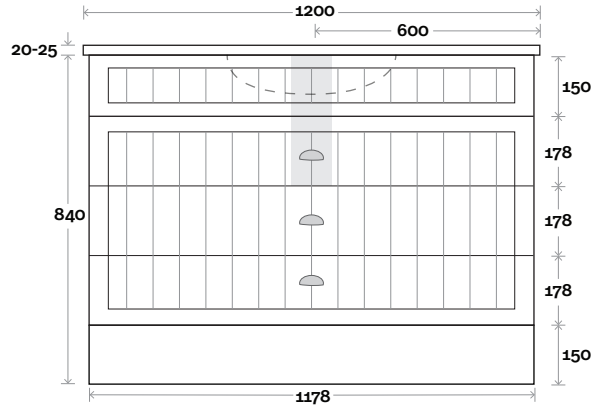

Top Thickness
 Nova Acrylic top: 25mm
 Casa ceramic: 20mm

Note:
 • Casa & Nova waste centre: 450mm

Plumbing allowance

Profile

Configuration

Kick

Legs

Wallmount

Top Drawer Box

MARQUIS

Kiama

Top Thickness
 Nova Acrylic top: 25mm
 Casa ceramic: 20mm

Note:
 • Casa & Nova waste centre: 600mm

Plumbing allowance

Kiama 15 1200mm all drawer centre basin

Profile

Configuration

Kick

Legs

Wallmount

Top Drawer Box

MARQUIS

Kiama

Top Thickness
Nova Acrylic top: 25mm