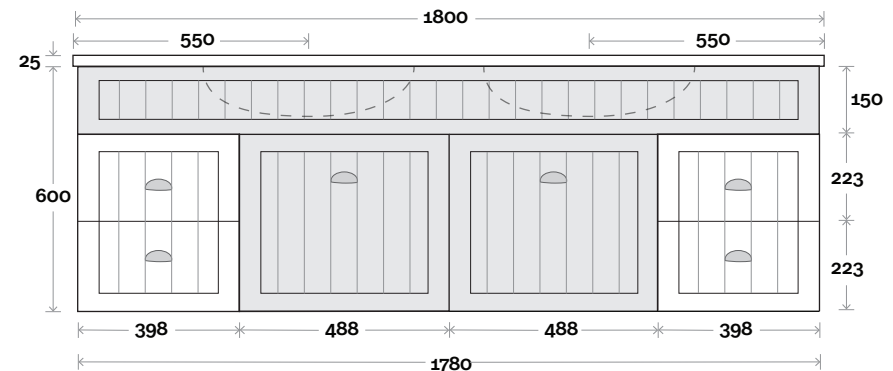

Kick

Legs

Wallmount

All measurements are in 'mm' and are approximate and to be used as a guide only. Installation preparations are not recommended without product onsite.

MARQUIS

Kiama

Top Thickness
Nova Acrylic top: 25mm

Note:
• Nova waste centre: 550mm

Kiama 11 1800mm double basin

Plumbing allowance

Profile

Configuration

Kick

Legs

Wallmount

All measurements are in 'mm' and are approximate and to be used as a guide only. Installation preparations are not recommended without product onsite.

MARQUIS

Kiama

Top Thickness
 Nova Acrylic top: 25mm
 Casa ceramic: 20mm