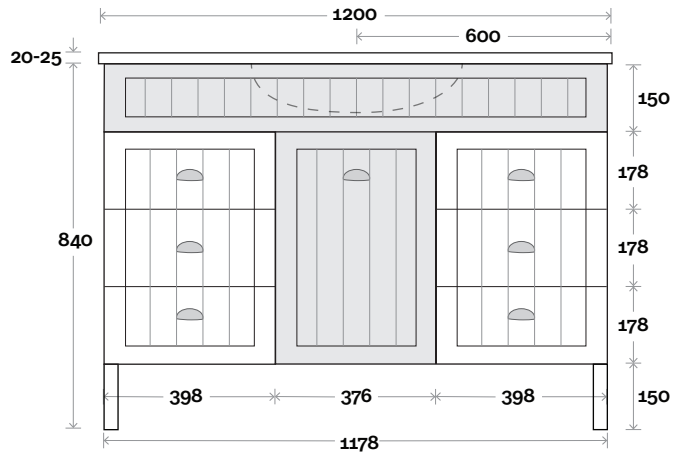

All measurements are in 'mm' and are approximate and to be used as a guide only. Installation preparations are not recommended without product onsite.

MARQUIS

Kiama

Kiama 5 1200mm centre basin

Top Thickness
 Nova Acrylic top: 25mm
 Casa ceramic: 20mm

Note:
 • Casa & Nova waste centre: 600mm

Plumbing allowance

Profile

Configuration

Kick

Legs

Wallmount

All measurements are in 'mm' and are approximate and to be used as a guide only. Installation preparations are not recommended without product onsite.