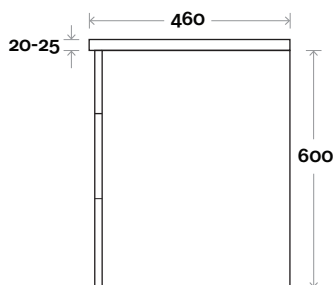

Top Thickness
 Nova Acrylic top: 25mm
 Casa ceramic: 20mm

- Note:**
- Casa waste centre: 340mm
 - Nova waste centre: 300mm
 - Left or Right hand bowl

Plumbing allowance

Profile

Configuration

Kick

Legs

Wallmount

All measurements are in 'mm' and are approximate and to be used as a guide only. Installation preparations are not recommended without product onsite.

MARQUIS

Kiama

Kiama 5 1200mm centre basin

Top Thickness
 Nova Acrylic top: 25mm
 Casa ceramic: 20mm

MARQUIS

Kiama

Kiama 6 1200mm double basin

Top Thickness
Nova Acrylic top: 25mm

Note:
• Nova waste centre: 300mm

Plumbing allowance

Profile

Configuration

Kick

Legs

Wallmount

All measurements are in 'mm' and are approximate and to be used as a guide only. Installation preparations are not recommended without product onsite.

MARQUIS

Kiama

Top Thickness
Nova Acrylic top: 25mm