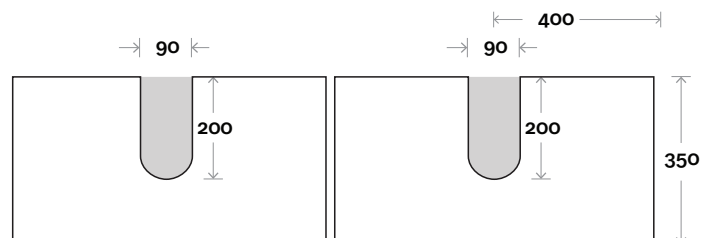

Note:
• Nova waste centre: 375mm

Kiama 18 1500mm all drawer double basin

Plumbing allowance

Profile

Configuration

Kick

Legs

Wallmount

Top Drawer Box

All measurements are in 'mm' and are approximate and to be used as a guide only. Installation preparations are not recommended without product onsite.

MARQUIS

Kiama

Top Thickness
Nova Acrylic top: 25mm