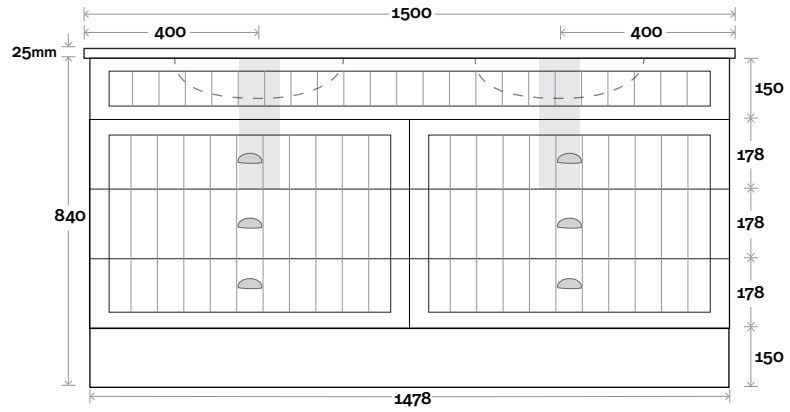

Configuration

Kick

Legs

Wallmount

Top Drawer Box

MARQUIS

Kiama

Top Thickness
Nova Acrylic top: 25mm

Note:
• Nova waste centre: 375mm

Kiama 18 1500mm all drawer double basin

Plumbing allowance

Profile

Configuration

Kick

Legs

Wallmount

Top Drawer Box

All measurements are in 'mm' and are approximate and to be used as a guide only. Installation preparations are not recommended without product onsite.

MARQUIS

Kiama

Top Thickness
Nova Acrylic top: 25mm