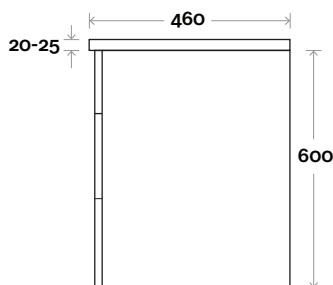

MARQUIS

Kiama

Kiama 1 600mm centre basin

Top Thickness
 Nova Acrylic top: 25mm
 Casa ceramic: 20mm

Note:
 • Casa & Nova waste centre: 300mm

Plumbing allowance

Profile

Configuration

Kick

Legs

Wallmount

MARQUIS

Kiama

Kiama 2 750mm centre basin

Top Thickness
 Nova Acrylic top: 25mm
 Casa ceramic: 20mm

Note:
 • Casa & Nova waste centre: 375mm

Wallmount

All measurements are in 'mm' and are approximate and to be used as a guide only. Installation preparations are not recommended without product onsite.

MARQUIS

Kiama

Kiama 4 900mm off centre basin

Top Thickness
 Nova Acrylic top: 25mm
 Casa ceramic: 20mm

- Note:**
- Casa waste centre: 340mm
 - Nova waste centre: 300mm
 - Left or Right hand bowl

Plumbing allowance

Profile

Configuration

Kick

Legs

Wallmount