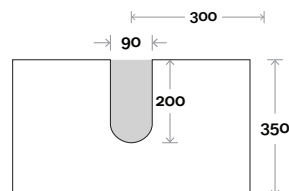

All measurements are in 'mm' and are approximate and to be used as a guide only. Installation preparations are not recommended without product onsite.

MARQUIS

Kiama

Top Thickness
 Nova Acrylic top: 25mm
 Casa ceramic: 20mm

Note:
 • Casa & Nova waste centre: 300mm

Plumbing allowance

Kiama 12 600mm all drawer centre basin

Profile

Configuration

Kick

Legs

Wallmount

Top Drawer Box

MARQUIS

Kiama

Top Thickness
 Nova Acrylic top: 25mm
 Casa ceramic: 20mm

Note:
 • Casa & Nova waste centre: 375mm

Plumbing allowance

Kiama 13 750mm all drawer centre basin

Profile