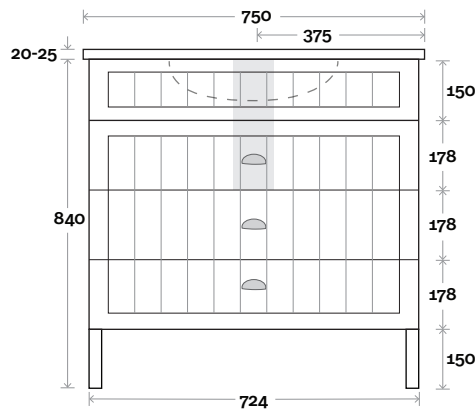

All measurements are in 'mm' and are approximate and to be used as a guide only. Installation preparations are not recommended without product onsite.

MARQUIS

Kiama

Top Thickness
 Nova Acrylic top: 25mm
 Casa ceramic: 20mm

Top Drawer Box

MARQUIS

Kiama

Top Thickness
 Nova Acrylic top: 25mm
 Casa ceramic: 20mm

Note:
 • Casa & Nova waste centre: 375mm

Plumbing allowance

Kiama 13 750mm all drawer centre basin

Profile

Configuration

Kick

Legs

Wallmount

Top Drawer Box

MARQUIS

Kiama

Kiama 14 900mm all drawer centre basin