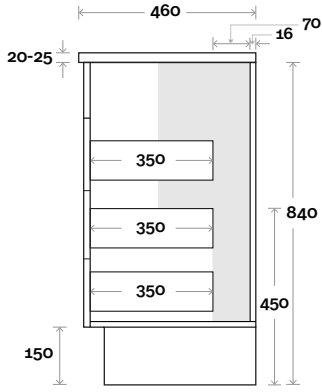

All measurements are in 'mm' and are approximate and to be used as a guide only. Installation preparations are not recommended without product onsite.

MARQUIS

Kiama

Top Thickness
 Nova Acrylic top: 25mm
 Casa ceramic: 20mm

Note:
 • Casa & Nova waste centre: 300mm

Plumbing allowance

Kiama 12 600mm all drawer centre basin

Profile

Configuration

Kick

Legs

Wallmount

Top Drawer Box

MARQUIS

Kiama

Top Thickness
 Nova Acrylic top: 25mm
 Casa ceramic: 20mm

Note:
 • Casa & Nova waste centre: 375mm

Plumbing allowance

Kiama 13 750mm all drawer centre basin

Profile

Configuration

Kick

Legs

Wallmount

Top Drawer Box

MARQUIS

Kiama

Kiama 14 900mm all drawer centre basin