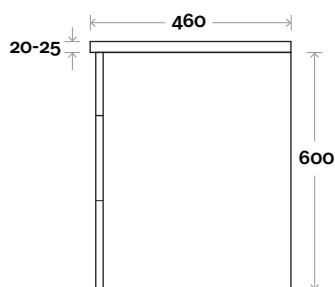

MARQUIS

Kiama

Kiama 2 750mm centre basin

Top Thickness
Nova Acrylic top: 25mm
Casa ceramic: 20mm

Note:
• Casa & Nova waste centre: 375mm

Plumbing allowance

Profile

Configuration

Kick

Legs

Wallmount