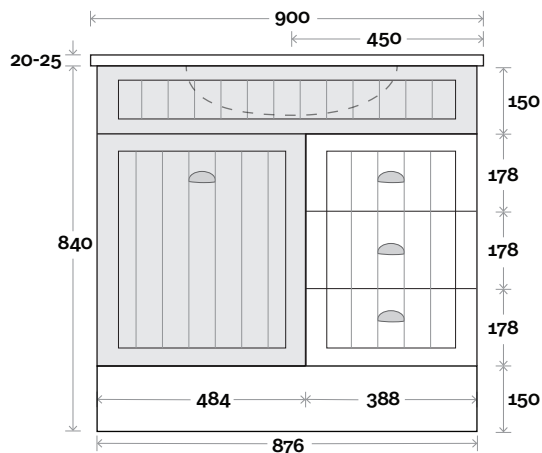

Kiama 3 900mm centre basin

Top Thickness
 Nova Acrylic top: 25mm
 Casa ceramic: 20mm

Note:
 • Casa & Nova waste centre: 450mm

Plumbing allowance

Profile

Configuration

Kick

Legs

Wallmount

All measurements are in 'mm' and are approximate and to be used as a guide only. Installation preparations are not recommended without product onsite.

MARQUIS

Kiama

Kiama 4 900mm off centre basin

Top Thickness
 Nova Acrylic top: 25mm
 Casa ceramic: 20mm

- Note:**
- Casa waste centre: 340mm
 - Nova waste centre: 300mm
 - Left or Right hand bowl

Plumbing allowance

Profile

Configuration

Kick

Legs

Wallmount

All measurements are in 'mm' and are approximate and to be used as a guide only. Installation preparations are not recommended without product onsite.

MARQUIS

Kiama

Kiama 5 1200mm centre basin

Top Thickness
 Nova Acrylic top: 25mm
 Casa ceramic: 20mm