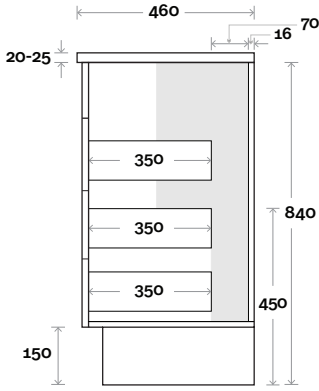

Top Thickness
 Nova Acrylic top: 25mm
 Casa ceramic: 20mm

Note:
 • Casa & Nova waste centre: 450mm

Plumbing allowance

Profile

Configuration

Kick

Legs

Wallmount

Top Drawer Box

MARQUIS

Kiama

Top Thickness
 Nova Acrylic top: 25mm
 Casa ceramic: 20mm

Note:
 • Casa & Nova waste centre: 600mm

Plumbing allowance

Kiama 15 1200mm all drawer centre basin

Profile

Configuration

Kick

Legs

Wallmount

Top Drawer Box

MARQUIS

Kiama

Top Thickness
Nova Acrylic top: 25mm

Note:
• Nova waste centre: 300mm

Kiama 16 1200mm all drawer double basin

Plumbing allowance

Profile

Configuration

Kick

Legs

Wallmount