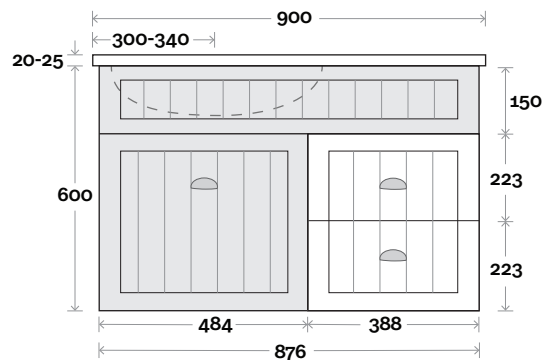

Wallmount

All measurements are in 'mm' and are approximate and to be used as a guide only. Installation preparations are not recommended without product onsite.

MARQUIS

Kiama

Kiama 4 900mm off centre basin

Top Thickness
 Nova Acrylic top: 25mm
 Casa ceramic: 20mm

- Note:**
- Casa waste centre: 340mm
 - Nova waste centre: 300mm
 - Left or Right hand bowl

Plumbing allowance

Profile

Configuration

Kick

Legs

Wallmount

All measurements are in 'mm' and are approximate and to be used as a guide only. Installation preparations are not recommended without product onsite.

MARQUIS

Kiama

Kiama 5 1200mm centre basin

Top Thickness
 Nova Acrylic top: 25mm
 Casa ceramic: 20mm