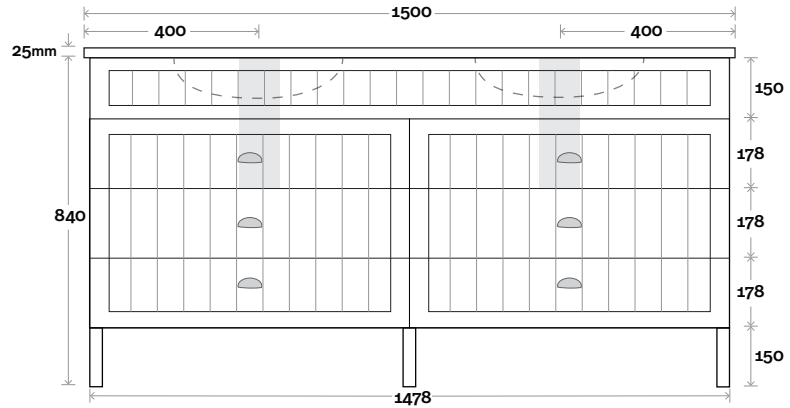

Note:
• Nova waste centre: 375mm

Kiama 18 1500mm all drawer double basin

Plumbing allowance

Profile

Configuration

Kick

Legs

Wallmount

Top Drawer Box

All measurements are in 'mm' and are approximate and to be used as a guide only. Installation preparations are not recommended without product onsite.

MARQUIS

Kiama

Top Thickness
Nova Acrylic top: 25mm