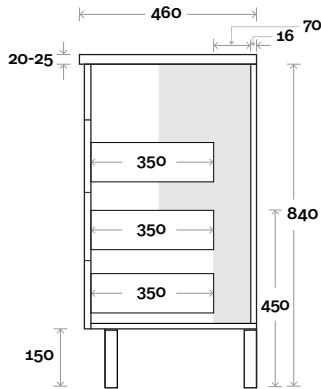

Note:
• Nova waste centre: 300mm

Kiama 16 1200mm all drawer double basin

Plumbing allowance

Profile

Configuration

Kick

Legs

Wallmount

Top Drawer Box

MARQUIS

Kiama

Top Thickness
Nova Acrylic top: 25mm

Note:
• Nova waste centre: 750mm

Kiama 17 1500mm all drawer single basin

Plumbing allowance

Profile

Configuration

Kick

Legs

Wallmount

Top Drawer Box

MARQUIS

Kiama

Top Thickness
Nova Acrylic top: 25mm

Top Drawer Box

All measurements are in 'mm' and are approximate and to be used as a guide only. Installation preparations are not recommended without product onsite.

MARQUIS

Kiama

Top Thickness
Nova Acrylic top: 25mm