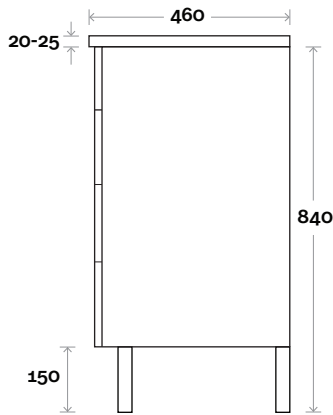

Kick

Legs

Wallmount

All measurements are in 'mm' and are approximate and to be used as a guide only. Installation preparations are not recommended without product onsite.

MARQUIS

Kiama

Top Thickness
Nova Acrylic top: 25mm

Note:
• Nova waste centre: 550mm

Kiama 11 1800mm double basin

Plumbing allowance

Profile

Configuration

Kick

Legs

Wallmount

All measurements are in 'mm' and are approximate and to be used as a guide only. Installation preparations are not recommended without product onsite.

MARQUIS

Kiama

Top Thickness
 Nova Acrylic top: 25mm
 Casa ceramic: 20mm

Top Drawer Box

MARQUIS

Kiama

Top Thickness
 Nova Acrylic top: 25mm
 Casa ceramic: 20mm

Note:
 • Casa & Nova waste centre: 375mm

Plumbing allowance

Kiama 13 750mm all drawer centre basin

Profile