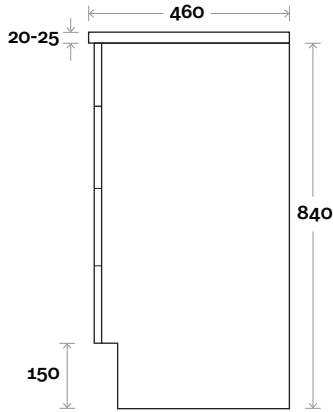

Wallmount

All measurements are in 'mm' and are approximate and to be used as a guide only. Installation preparations are not recommended without product onsite.

MARQUIS

Kiama

Kiama 4 900mm off centre basin

Top Thickness
 Nova Acrylic top: 25mm
 Casa ceramic: 20mm

- Note:**
- Casa waste centre: 340mm
 - Nova waste centre: 300mm
 - Left or Right hand bowl

Plumbing allowance

Profile

Configuration

Kick

Legs

Wallmount

All measurements are in 'mm' and are approximate and to be used as a guide only. Installation preparations are not recommended without product onsite.

MARQUIS

Kiama

Kiama 5 1200mm centre basin

Top Thickness
 Nova Acrylic top: 25mm
 Casa ceramic: 20mm

Note:
 • Casa & Nova waste centre: 600mm

Plumbing allowance

Profile

Configuration

Kick

Legs

Wallmount

All measurements are in 'mm' and are approximate and to be used as a guide only. Installation preparations are not recommended without product onsite.