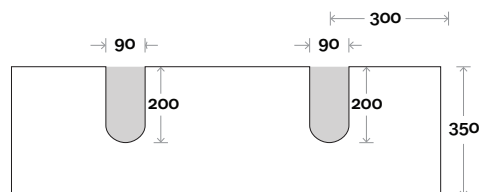

Top Drawer Box