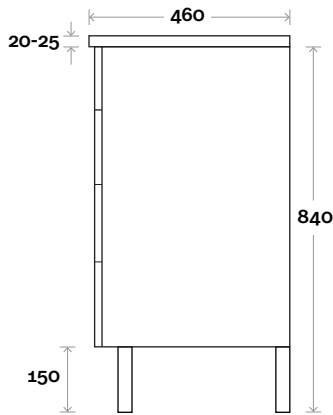

Wallmount

All measurements are in 'mm' and are approximate and to be used as a guide only. Installation preparations are not recommended without product onsite.

MARQUIS

Kiama

Kiama 4 900mm off centre basin

Top Thickness
 Nova Acrylic top: 25mm
 Casa ceramic: 20mm

- Note:**
- Casa waste centre: 340mm
 - Nova waste centre: 300mm
 - Left or Right hand bowl

Plumbing allowance

Profile

Configuration

Kick

Legs

Wallmount

All measurements are in 'mm' and are approximate and to be used as a guide only. Installation preparations are not recommended without product onsite.

MARQUIS

Kiama

Kiama 5 1200mm centre basin

Top Thickness
 Nova Acrylic top: 25mm
 Casa ceramic: 20mm

Note:
 • Casa & Nova waste centre: 600mm

Plumbing allowance

Profile

Configuration

Kick

Legs

Wallmount

All measurements are in 'mm' and are approximate and to be used as a guide only. Installation preparations are not recommended without product onsite.