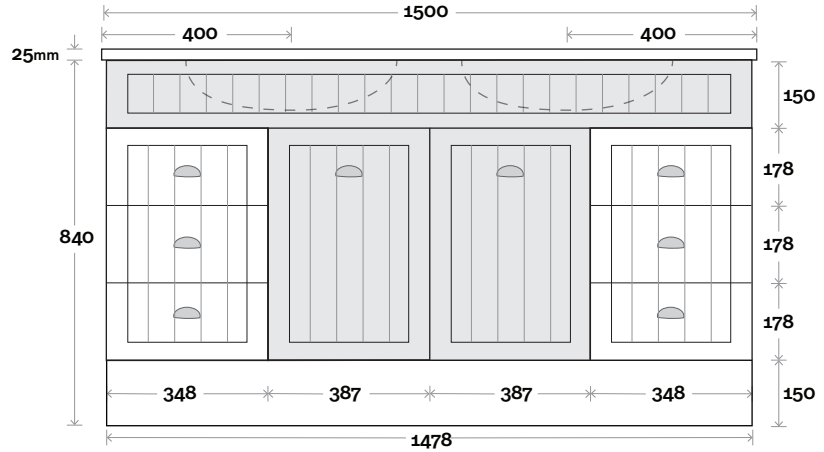

Kiama 9 1500mm double basin

Plumbing allowance

Profile

Configuration

Kick

Legs

Wallmount

All measurements are in 'mm' and are approximate and to be used as a guide only. Installation preparations are not recommended without product onsite.