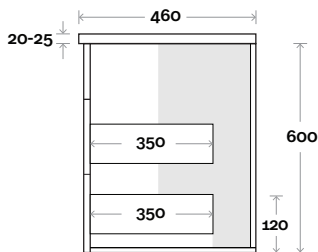

Top Drawer Box

MARQUIS

Kiama

Top Thickness
 Nova Acrylic top: 25mm
 Casa ceramic: 20mm

Note:
 • Casa & Nova waste centre: 375mm

Plumbing allowance

Kiama 13 750mm all drawer centre basin

Profile

Configuration

Kick

Legs

Wallmount

Top Drawer Box

MARQUIS

Kiama

Kiama 14 900mm all drawer centre basin

Top Thickness
 Nova Acrylic top: 25mm
 Casa ceramic: 20mm

Note:
 • Casa & Nova waste centre: 450mm

Plumbing allowance

Profile

Configuration

Kick

Legs

Wallmount

Top Drawer Box

MARQUIS

Kiama

Top Thickness
 Nova Acrylic top: 25mm
 Casa ceramic: 20mm

Note:
 • Casa & Nova waste centre: 600mm

Plumbing allowance

Kiama 15 1200mm all drawer centre basin

Profile