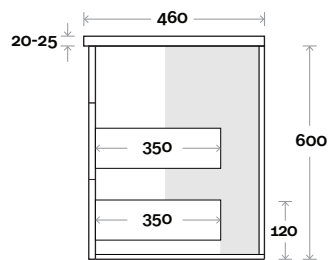

Top Drawer Box

MARQUIS

Kiama

Top Thickness
 Nova Acrylic top: 25mm
 Casa ceramic: 20mm

Note:
 • Casa & Nova waste centre: 600mm

Plumbing allowance

Kiama 15 1200mm all drawer centre basin

Profile

Configuration

Kick

Legs

Wallmount

Top Drawer Box

MARQUIS

Kiama

Top Thickness
Nova Acrylic top: 25mm

Note:
• Nova waste centre: 300mm

Kiama 16 1200mm all drawer double basin

Plumbing allowance

Profile

Configuration

Kick

Legs

Wallmount

Top Drawer Box

MARQUIS

Kiama

Top Thickness
Nova Acrylic top: 25mm

Note:
• Nova waste centre: 750mm

Kiama 17 1500mm all drawer single basin

Plumbing allowance

Profile