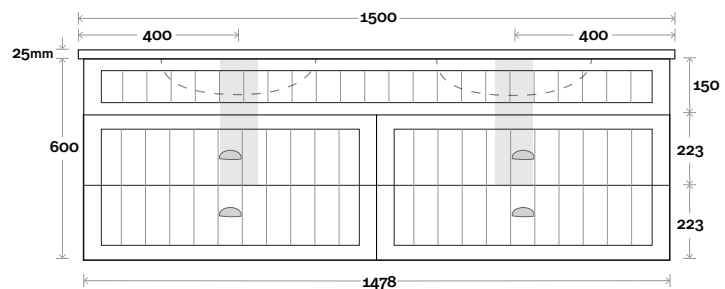

Note:
• Nova waste centre: 375mm

Kiama 18 1500mm all drawer double basin

Plumbing allowance

Profile

Configuration

Kick

Legs

Wallmount

Top Drawer Box

All measurements are in 'mm' and are approximate and to be used as a guide only. Installation preparations are not recommended without product onsite.

MARQUIS

Kiama

Top Thickness
Nova Acrylic top: 25mm