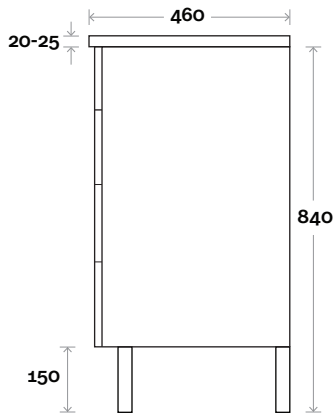

Top Thickness
 Nova Acrylic top: 25mm
 Casa ceramic: 20mm

- Note:**
- Casa waste centre: 340mm
 - Nova waste centre: 300mm
 - Left or Right hand bowl

Plumbing allowance

Profile

Configuration

Kick

Legs

Wallmount

All measurements are in 'mm' and are approximate and to be used as a guide only. Installation preparations are not recommended without product onsite.

MARQUIS

Kiama

Kiama 5 1200mm centre basin

Top Thickness
 Nova Acrylic top: 25mm
 Casa ceramic: 20mm

MARQUIS

Kiama

Kiama 6 1200mm double basin

Top Thickness
Nova Acrylic top: 25mm

Note:
• Nova waste centre: 300mm

Plumbing allowance

Profile

Configuration

Kick

Legs

Wallmount

All measurements are in 'mm' and are approximate and to be used as a guide only. Installation preparations are not recommended without product onsite.

MARQUIS

Kiama

Top Thickness
Nova Acrylic top: 25mm