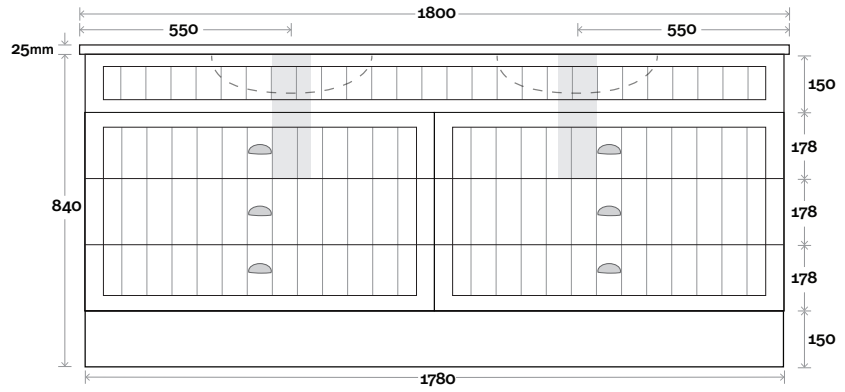

Top Drawer Box

All measurements are in 'mm' and are approximate and to be used as a guide only. Installation preparations are not recommended without product onsite.

MARQUIS

Kiama

Top Thickness
Nova Acrylic top: 25mm

Note:
• Nova waste centre: 550mm

Kiama 20 1800mm all drawer double basin

Plumbing allowance

Profile

Configuration

Kick

Legs

Wallmount