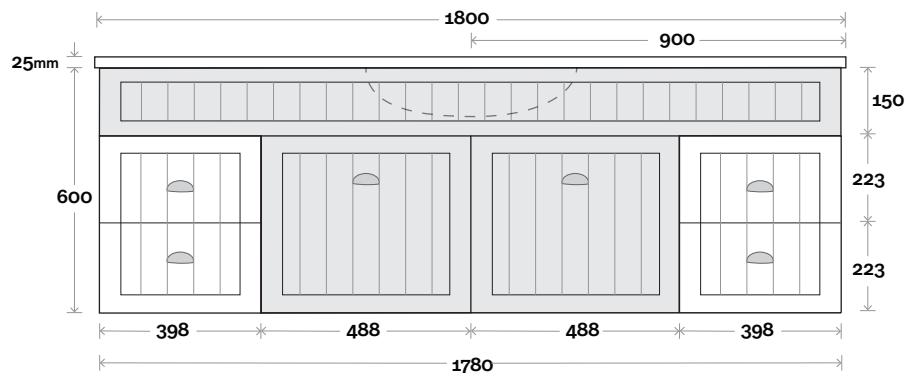

Kiama 9 1500mm double basin

Plumbing allowance

Profile

Configuration

Kick

Legs

Wallmount

All measurements are in 'mm' and are approximate and to be used as a guide only. Installation preparations are not recommended without product onsite.

MARQUIS

Kiama

Kiama 10 1800mm single basin

Top Thickness
Nova Acrylic top: 25mm

Note:
• Nova waste centre: 900mm

Plumbing allowance

Profile

Configuration

Kick

Legs

Wallmount

All measurements are in 'mm' and are approximate and to be used as a guide only. Installation preparations are not recommended without product onsite.

MARQUIS

Kiama

Top Thickness
Nova Acrylic top: 25mm