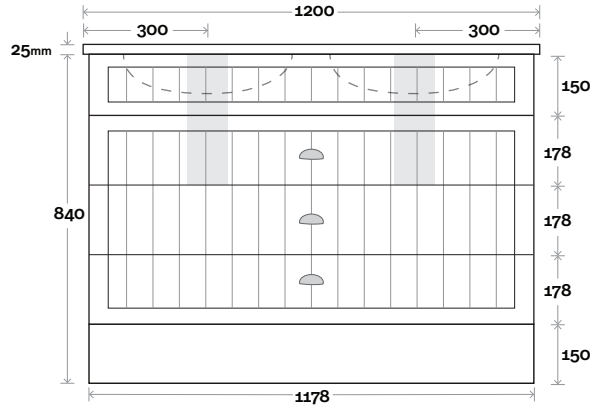

Configuration

Kick

Legs

Wallmount

Top Drawer Box

MARQUIS

Kiama

Top Thickness
Nova Acrylic top: 25mm

Note:
• Nova waste centre: 300mm

Kiama 16 1200mm all drawer double basin

Plumbing allowance

Profile

Configuration

Kick

Legs

Wallmount

Top Drawer Box

MARQUIS

Kiama

Top Thickness
Nova Acrylic top: 25mm

Note:
• Nova waste centre: 750mm

Kiama 17 1500mm all drawer single basin

Plumbing allowance

Profile