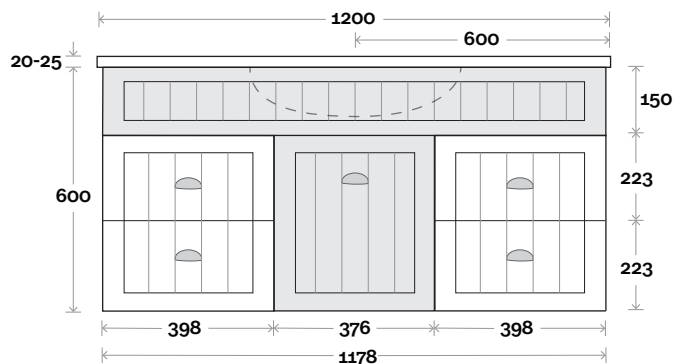

Top Thickness
 Nova Acrylic top: 25mm
 Casa ceramic: 20mm

- Note:**
- Casa waste centre: 340mm
 - Nova waste centre: 300mm
 - Left or Right hand bowl

Plumbing allowance

Profile

Configuration

Kick

Legs

Wallmount

All measurements are in 'mm' and are approximate and to be used as a guide only. Installation preparations are not recommended without product onsite.

MARQUIS

Kiama

Kiama 5 1200mm centre basin

Top Thickness
 Nova Acrylic top: 25mm
 Casa ceramic: 20mm

Note:
 • Casa & Nova waste centre: 600mm

Plumbing allowance

Profile

Configuration

Kick

Legs

Wallmount

All measurements are in 'mm' and are approximate and to be used as a guide only. Installation preparations are not recommended without product onsite.

MARQUIS

Kiama

Kiama 6 1200mm double basin

Top Thickness
Nova Acrylic top: 25mm

Note:
• Nova waste centre: 300mm

Plumbing allowance

Profile

Configuration