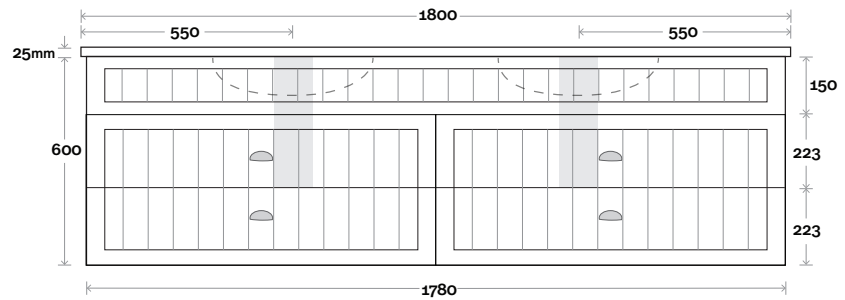

Top Drawer Box

All measurements are in 'mm' and are approximate and to be used as a guide only. Installation preparations are not recommended without product onsite.

MARQUIS

Kiama

Top Thickness
Nova Acrylic top: 25mm

Note:
• Nova waste centre: 550mm

Kiama 20 1800mm all drawer double basin

Plumbing allowance

Profile

Configuration

Kick

Legs

Wallmount