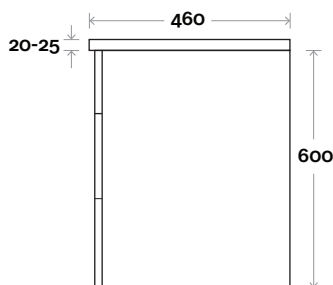

Top Thickness
 Nova Acrylic top: 25mm
 Casa ceramic: 20mm

- Note:**
- Casa waste centre: 340mm
 - Nova waste centre: 300mm
 - Left or Right hand bowl

Plumbing allowance

Profile

Configuration

Kick

Legs

Wallmount

All measurements are in 'mm' and are approximate and to be used as a guide only. Installation preparations are not recommended without product onsite.

MARQUIS

Kiama

Kiama 5 1200mm centre basin

Top Thickness
 Nova Acrylic top: 25mm
 Casa ceramic: 20mm

Note:
 • Casa & Nova waste centre: 600mm

Plumbing allowance

Profile

Configuration

Kick

Legs

Wallmount

All measurements are in 'mm' and are approximate and to be used as a guide only. Installation preparations are not recommended without product onsite.

Kick

Legs

Wallmount

All measurements are in 'mm' and are approximate and to be used as a guide only. Installation preparations are not recommended without product onsite.

MARQUIS

Kiama

Top Thickness
Nova Acrylic top: 25mm