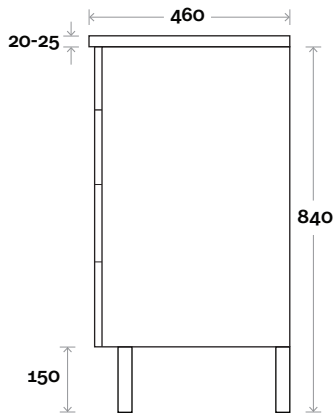

Top Thickness
 Nova Acrylic top: 25mm
 Casa ceramic: 20mm

- Note:**
- Casa waste centre: 340mm
 - Nova waste centre: 300mm
 - Left or Right hand bowl

Plumbing allowance

Profile

Configuration

Kick

Legs

Wallmount

All measurements are in 'mm' and are approximate and to be used as a guide only. Installation preparations are not recommended without product onsite.

MARQUIS

Kiama

Kiama 5 1200mm centre basin

Top Thickness
 Nova Acrylic top: 25mm
 Casa ceramic: 20mm

Note:
 • Casa & Nova waste centre: 600mm

Plumbing allowance

Profile

Configuration

Kick

Legs

Wallmount

All measurements are in 'mm' and are approximate and to be used as a guide only. Installation preparations are not recommended without product onsite.

Kick

Legs

Wallmount

All measurements are in 'mm' and are approximate and to be used as a guide only. Installation preparations are not recommended without product onsite.

MARQUIS

Kiama

Top Thickness
Nova Acrylic top: 25mm