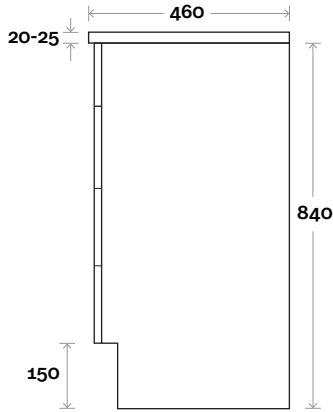

Top Thickness
 Nova Acrylic top: 25mm
 Casa ceramic: 20mm

- Note:**
- Casa waste centre: 340mm
 - Nova waste centre: 300mm
 - Left or Right hand bowl

Plumbing allowance

Profile

Configuration

Kick

Legs

Wallmount

All measurements are in 'mm' and are approximate and to be used as a guide only. Installation preparations are not recommended without product onsite.

MARQUIS

Kiama

Kiama 5 1200mm centre basin

Top Thickness
 Nova Acrylic top: 25mm
 Casa ceramic: 20mm

MARQUIS

Kiama

Kiama 6 1200mm double basin

Top Thickness
Nova Acrylic top: 25mm

Note:
• Nova waste centre: 300mm

Plumbing allowance

Profile

Configuration

Kick

Legs

Wallmount

All measurements are in 'mm' and are approximate and to be used as a guide only. Installation preparations are not recommended without product onsite.

MARQUIS

Kiama

Top Thickness
Nova Acrylic top: 25mm