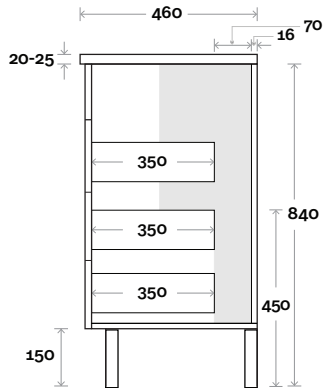

Top Drawer Box

MARQUIS

Kiama

Top Thickness
 Nova Acrylic top: 25mm
 Casa ceramic: 20mm

Note:
 • Casa & Nova waste centre: 600mm

Plumbing allowance

Kiama 15 1200mm all drawer centre basin

Profile

Configuration

Kick

Legs

Wallmount

Top Drawer Box

MARQUIS

Kiama

Top Thickness
Nova Acrylic top: 25mm

Note:
• Nova waste centre: 300mm

Kiama 16 1200mm all drawer double basin

Plumbing allowance

Profile

Configuration

Kick

Legs

Wallmount

Top Drawer Box

MARQUIS

Kiama

Top Thickness
Nova Acrylic top: 25mm

Note:
• Nova waste centre: 750mm

Kiama 17 1500mm all drawer single basin

Plumbing allowance

Profile