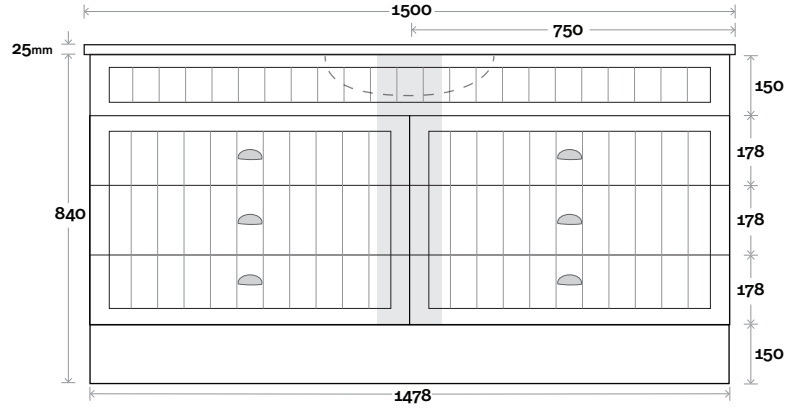

Top Drawer Box

MARQUIS

Kiama

Top Thickness
Nova Acrylic top: 25mm

Note:
• Nova waste centre: 750mm

Kiama 17 1500mm all drawer single basin

Plumbing allowance

Profile

Configuration

Kick

Legs

Wallmount

Top Drawer Box

MARQUIS

Kiama

Top Thickness
Nova Acrylic top: 25mm