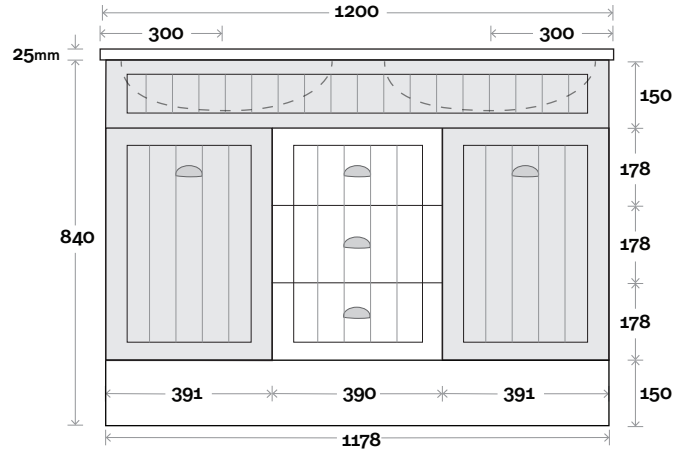

All measurements are in 'mm' and are approximate and to be used as a guide only. Installation preparations are not recommended without product onsite.

MARQUIS

Kiama

Kiama 5 1200mm centre basin

Top Thickness
 Nova Acrylic top: 25mm
 Casa ceramic: 20mm

Note:
 • Casa & Nova waste centre: 600mm

Plumbing allowance

Profile

Configuration

Kick

Legs

Wallmount

All measurements are in 'mm' and are approximate and to be used as a guide only. Installation preparations are not recommended without product onsite.

MARQUIS

Kiama

Kiama 6 1200mm double basin

Top Thickness
Nova Acrylic top: 25mm

Note:
• Nova waste centre: 300mm

Plumbing allowance

Profile

Configuration

Kick

Legs

Wallmount

All measurements are in 'mm' and are approximate and to be used as a guide only. Installation preparations are not recommended without product onsite.

MARQUIS

Kiama

Top Thickness
Nova Acrylic top: 25mm