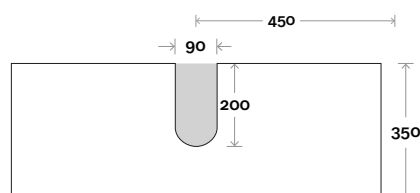

Top Thickness
 Nova Acrylic top: 25mm
 Casa ceramic: 20mm

Note:
 • Casa & Nova waste centre: 450mm

Plumbing allowance

Profile

Configuration

Kick

Legs

Wallmount

Top Drawer Box

MARQUIS

Kiama

Top Thickness
 Nova Acrylic top: 25mm
 Casa ceramic: 20mm

Note:
 • Casa & Nova waste centre: 600mm

Plumbing allowance

Kiama 15 1200mm all drawer centre basin

Profile