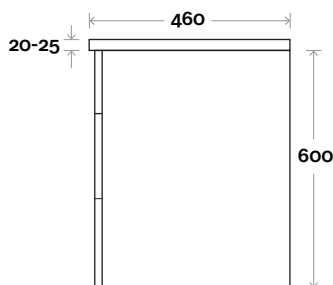

All measurements are in 'mm' and are approximate and to be used as a guide only. Installation preparations are not recommended without product onsite.

MARQUIS

Kiama

Kiama 5 1200mm centre basin

Top Thickness
 Nova Acrylic top: 25mm
 Casa ceramic: 20mm

Kick

Legs

Wallmount

All measurements are in 'mm' and are approximate and to be used as a guide only. Installation preparations are not recommended without product onsite.

MARQUIS

Kiama

Top Thickness
Nova Acrylic top: 25mm

- Note:**
- Nova waste centre: 350mm
 - Left or Right hand bowl

Kiama 7 1200mm off centre basin

Plumbing allowance

Profile

Configuration

Kick

Legs

Wallmount

All measurements are in 'mm' and are approximate and to be used as a guide only. Installation preparations are not recommended without product onsite.

MARQUIS

Kiama

Top Thickness
Nova Acrylic top: 25mm

Note:
• Nova waste centre: 400mm