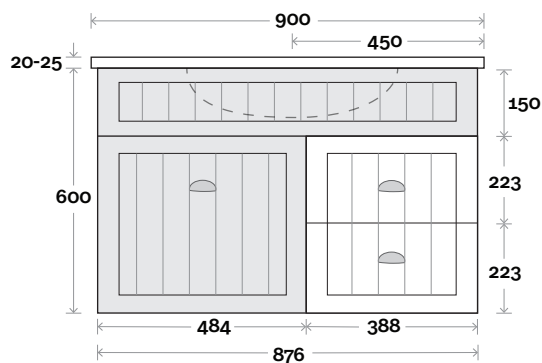

Kiama 3 900mm centre basin

Top Thickness
 Nova Acrylic top: 25mm
 Casa ceramic: 20mm

Note:
 • Casa & Nova waste centre: 450mm

Plumbing allowance

Profile

Configuration

Kick

Legs

Wallmount

All measurements are in 'mm' and are approximate and to be used as a guide only. Installation preparations are not recommended without product onsite.

MARQUIS

Kiama

Kiama 4 900mm off centre basin

Top Thickness
 Nova Acrylic top: 25mm
 Casa ceramic: 20mm

- Note:**
- Casa waste centre: 340mm
 - Nova waste centre: 300mm
 - Left or Right hand bowl

Plumbing allowance

Profile

Configuration

Kick

Legs

Wallmount

All measurements are in 'mm' and are approximate and to be used as a guide only. Installation preparations are not recommended without product onsite.

MARQUIS

Kiama

Kiama 5 1200mm centre basin

Top Thickness
 Nova Acrylic top: 25mm
 Casa ceramic: 20mm