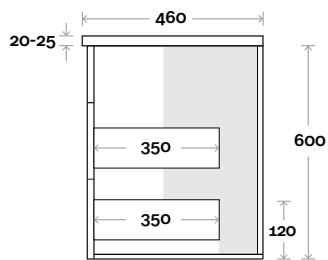

Top Drawer Box

MARQUIS

Kiama

Top Thickness
 Nova Acrylic top: 25mm
 Casa ceramic: 20mm

Note:
 • Casa & Nova waste centre: 375mm

Plumbing allowance

Kiama 13 750mm all drawer centre basin

Profile

Configuration

Kick

Legs

Wallmount

Top Drawer Box

MARQUIS

Kiama

Kiama 14 900mm all drawer centre basin

Top Thickness
 Nova Acrylic top: 25mm
 Casa ceramic: 20mm

Note:
 • Casa & Nova waste centre: 450mm

Plumbing allowance

Profile

Configuration

Kick

Legs

Wallmount

Top Drawer Box

MARQUIS

Kiama

Top Thickness
 Nova Acrylic top: 25mm
 Casa ceramic: 20mm

Note:
 • Casa & Nova waste centre: 600mm

Plumbing allowance

Kiama 15 1200mm all drawer centre basin

Profile