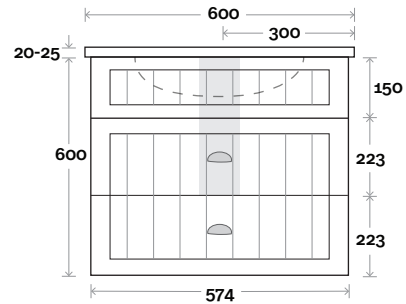

All measurements are in 'mm' and are approximate and to be used as a guide only. Installation preparations are not recommended without product onsite.

MARQUIS

Kiama

Top Thickness
 Nova Acrylic top: 25mm
 Casa ceramic: 20mm

Note:
 • Casa & Nova waste centre: 300mm

Plumbing allowance

Kiama 12 600mm all drawer centre basin

Profile

Configuration

Kick

Legs

Wallmount

Top Drawer Box

MARQUIS

Kiama

Top Thickness
 Nova Acrylic top: 25mm
 Casa ceramic: 20mm

Note:
 • Casa & Nova waste centre: 375mm

Plumbing allowance

Kiama 13 750mm all drawer centre basin

Profile