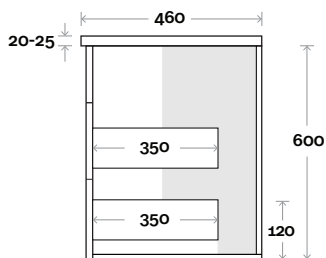

Top Drawer Box

MARQUIS

Kiama

Top Thickness
Nova Acrylic top: 25mm

Note:
• Nova waste centre: 750mm

Kiama 17 1500mm all drawer single basin

Plumbing allowance

Profile

Configuration

Kick

Legs

Wallmount

Top Drawer Box

MARQUIS

Kiama

Top Thickness
Nova Acrylic top: 25mm

Note:
• Nova waste centre: 375mm

Kiama 18 1500mm all drawer double basin

Plumbing allowance

Profile

Configuration

Kick

Legs

Wallmount

Top Drawer Box

All measurements are in 'mm' and are approximate and to be used as a guide only. Installation preparations are not recommended without product onsite.

MARQUIS

Kiama

Top Thickness
Nova Acrylic top: 25mm