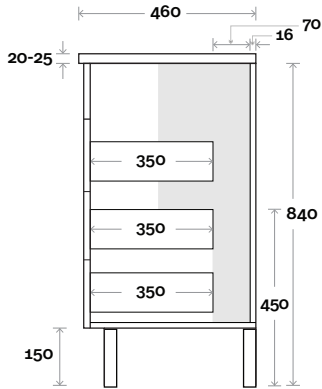

All measurements are in 'mm' and are approximate and to be used as a guide only. Installation preparations are not recommended without product onsite.

MARQUIS

Kiama

Top Thickness
 Nova Acrylic top: 25mm
 Casa ceramic: 20mm

Note:
 • Casa & Nova waste centre: 300mm

Plumbing allowance

Kiama 12 600mm all drawer centre basin

Profile

Configuration

Kick

Legs

Wallmount

Top Drawer Box

MARQUIS

Kiama

Top Thickness
 Nova Acrylic top: 25mm
 Casa ceramic: 20mm

Note:
 • Casa & Nova waste centre: 375mm

Plumbing allowance

Kiama 13 750mm all drawer centre basin

Profile

Configuration

Kick

Legs

Wallmount

Top Drawer Box

MARQUIS

Kiama

Kiama 14 900mm all drawer centre basin