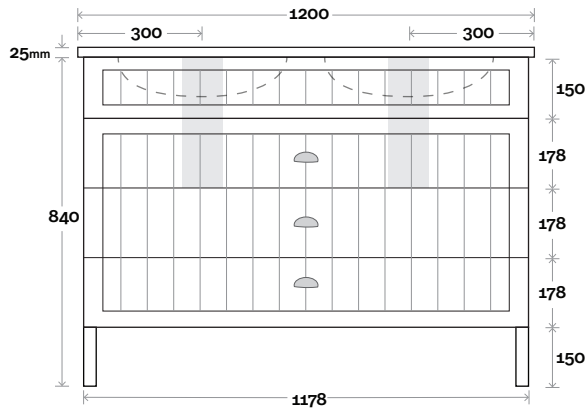

Configuration

Kick

Legs

Wallmount

Top Drawer Box

MARQUIS

Kiama

Top Thickness
Nova Acrylic top: 25mm

Note:
• Nova waste centre: 300mm

Kiama 16 1200mm all drawer double basin

Plumbing allowance

Profile

Configuration

Kick

Legs

Wallmount

Top Drawer Box

MARQUIS

Kiama

Top Thickness
Nova Acrylic top: 25mm

Note:
• Nova waste centre: 750mm

Kiama 17 1500mm all drawer single basin

Plumbing allowance

Profile