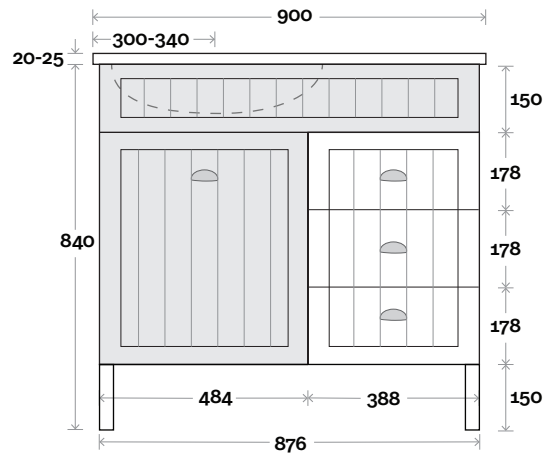

Wallmount

All measurements are in 'mm' and are approximate and to be used as a guide only. Installation preparations are not recommended without product onsite.

MARQUIS

Kiama

Kiama 4 900mm off centre basin

Top Thickness
 Nova Acrylic top: 25mm
 Casa ceramic: 20mm

- Note:**
- Casa waste centre: 340mm
 - Nova waste centre: 300mm
 - Left or Right hand bowl

Plumbing allowance

Profile

Configuration

Kick

Legs

Wallmount

All measurements are in 'mm' and are approximate and to be used as a guide only. Installation preparations are not recommended without product onsite.

MARQUIS

Kiama

Kiama 5 1200mm centre basin

Top Thickness
 Nova Acrylic top: 25mm
 Casa ceramic: 20mm