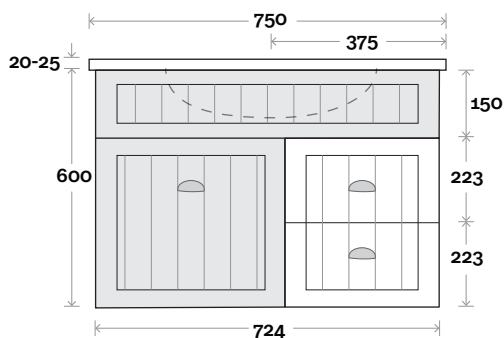

Plumbing allowance

Profile

Configuration

Kick

Legs

Wallmount

MARQUIS

Kiama

Wallmount

All measurements are in 'mm' and are approximate and to be used as a guide only. Installation preparations are not recommended without product onsite.

MARQUIS

Kiama

Kiama 4 900mm off centre basin