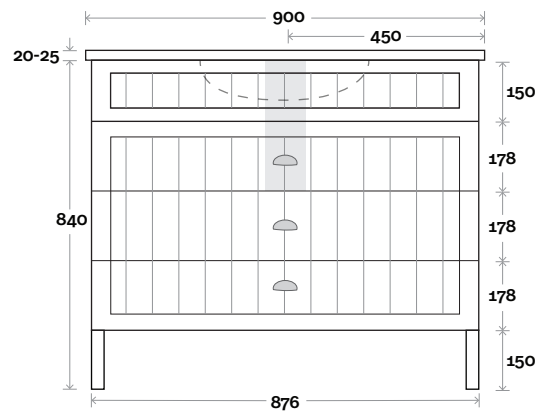

Configuration

Kick

Legs

Wallmount

Top Drawer Box

MARQUIS

Kiama

Kiama 14 900mm all drawer centre basin

Top Thickness
 Nova Acrylic top: 25mm
 Casa ceramic: 20mm

Note:
 • Casa & Nova waste centre: 450mm

Plumbing allowance

Profile

Configuration

Kick

Legs

Wallmount

Top Drawer Box

MARQUIS

Kiama

Top Thickness
 Nova Acrylic top: 25mm
 Casa ceramic: 20mm

Note:
 • Casa & Nova waste centre: 600mm

Plumbing allowance

Kiama 15 1200mm all drawer centre basin

Profile