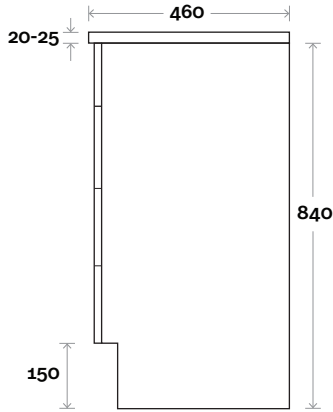

- Note:**
- Nova waste centre: 350mm
 - Left or Right hand bowl

Kiama 7 1200mm off centre basin

Plumbing allowance

Profile

Configuration

Kick

Legs

Wallmount

All measurements are in 'mm' and are approximate and to be used as a guide only. Installation preparations are not recommended without product onsite.

MARQUIS

Kiama

Top Thickness
Nova Acrylic top: 25mm

Note:
• Nova waste centre: 400mm

Kiama 9 1500mm double basin

Plumbing allowance

Profile

Configuration

Kick

Legs

Wallmount

All measurements are in 'mm' and are approximate and to be used as a guide only. Installation preparations are not recommended without product onsite.

MARQUIS

Kiama

Kiama 10 1800mm single basin

Top Thickness
Nova Acrylic top: 25mm

Note:
• Nova waste centre: 900mm

Plumbing allowance

Profile

Configuration