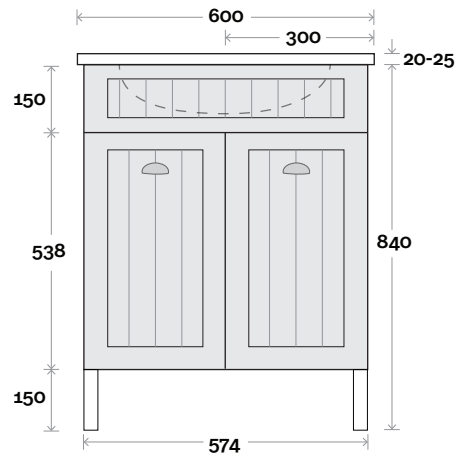

MARQUIS

Kiama

Kiama 1 600mm centre basin

Top Thickness
 Nova Acrylic top: 25mm
 Casa ceramic: 20mm

Note:
 • Casa & Nova waste centre: 300mm

Plumbing allowance

Profile

Configuration

Kick

Legs

Wallmount

MARQUIS

Kiama

Kiama 2 750mm centre basin

Top Thickness
 Nova Acrylic top: 25mm
 Casa ceramic: 20mm

Note:
 • Casa & Nova waste centre: 375mm