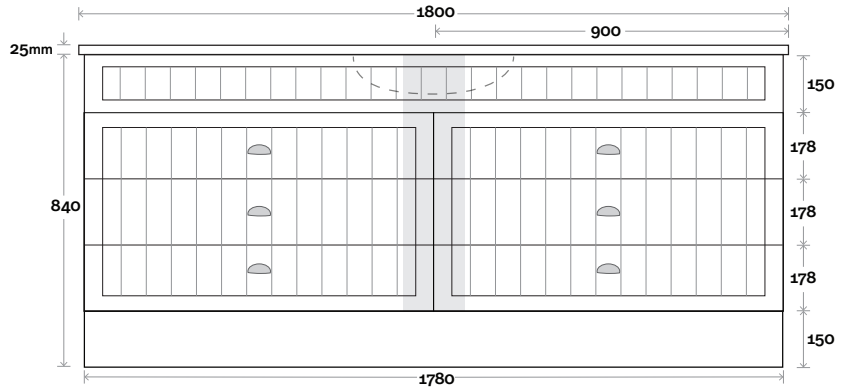

Top Drawer Box

All measurements are in 'mm' and are approximate and to be used as a guide only. Installation preparations are not recommended without product onsite.

MARQUIS

Kiama

Top Thickness
Nova Acrylic top: 25mm

Note:
• Nova waste centre: 900mm

Plumbing allowance

Kiama 19 1800mm all drawer centre basin

Profile

Configuration

Kick

Legs

Wallmount