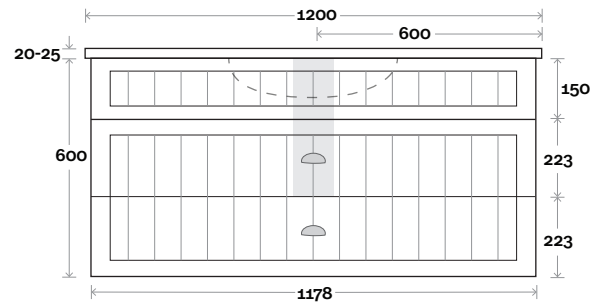

Top Drawer Box

MARQUIS

Kiama

Top Thickness
 Nova Acrylic top: 25mm
 Casa ceramic: 20mm

Note:
 • Casa & Nova waste centre: 600mm

Plumbing allowance

Kiama 15 1200mm all drawer centre basin

Profile

Configuration

Kick

Legs

Wallmount

Top Drawer Box

MARQUIS

Kiama

Top Thickness
Nova Acrylic top: 25mm

Note:
• Nova waste centre: 300mm

Kiama 16 1200mm all drawer double basin

Plumbing allowance

Profile

Configuration

Kick

Legs

Wallmount