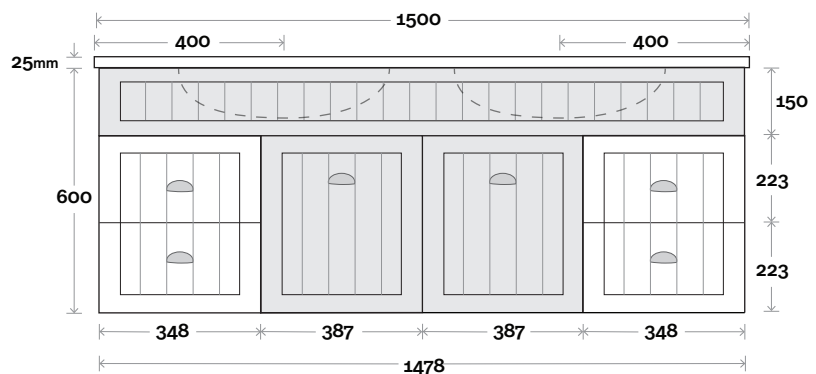

Kiama 9 1500mm double basin

Plumbing allowance

Profile

Configuration

Kick

Legs

Wallmount

All measurements are in 'mm' and are approximate and to be used as a guide only. Installation preparations are not recommended without product onsite.