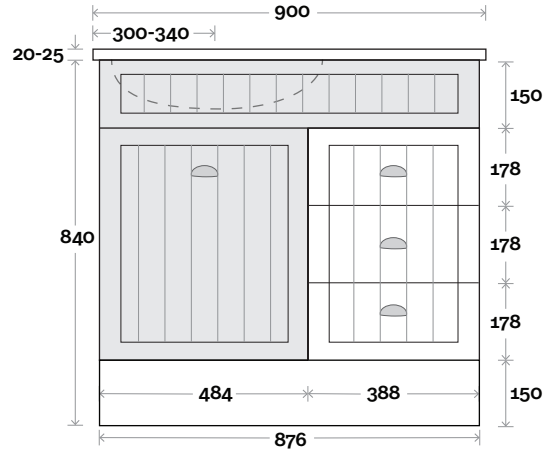

Wallmount

All measurements are in 'mm' and are approximate and to be used as a guide only. Installation preparations are not recommended without product onsite.

MARQUIS

Kiama

Kiama 4 900mm off centre basin

Top Thickness
 Nova Acrylic top: 25mm
 Casa ceramic: 20mm

- Note:**
- Casa waste centre: 340mm
 - Nova waste centre: 300mm
 - Left or Right hand bowl

Plumbing allowance

Profile

Configuration

Kick

Legs

Wallmount

All measurements are in 'mm' and are approximate and to be used as a guide only. Installation preparations are not recommended without product onsite.

MARQUIS

Kiama

Kiama 5 1200mm centre basin

Top Thickness
 Nova Acrylic top: 25mm
 Casa ceramic: 20mm