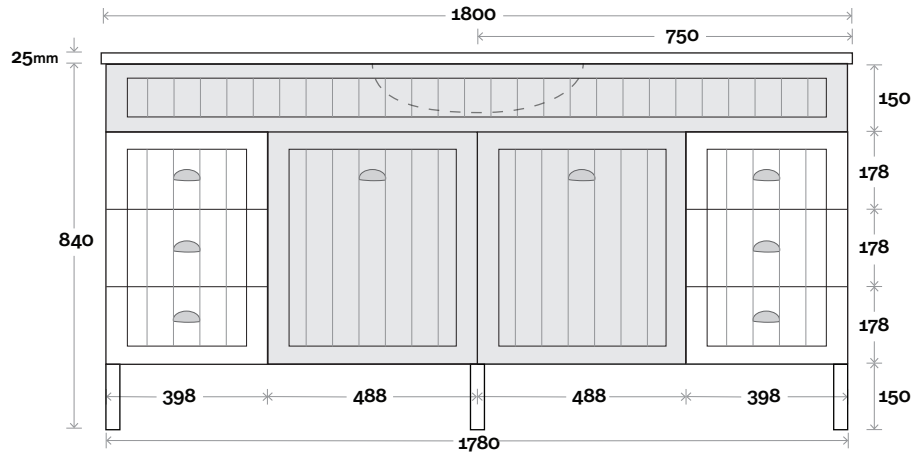

Kiama 9 1500mm double basin

Plumbing allowance

Profile

Configuration

Kick

Legs

Wallmount

All measurements are in 'mm' and are approximate and to be used as a guide only. Installation preparations are not recommended without product onsite.

MARQUIS

Kiama

Kiama 10 1800mm single basin

Top Thickness
Nova Acrylic top: 25mm

Note:
• Nova waste centre: 900mm

Plumbing allowance

Profile

Configuration

Kick

Legs

Wallmount

All measurements are in 'mm' and are approximate and to be used as a guide only. Installation preparations are not recommended without product onsite.

MARQUIS

Kiama

Top Thickness
Nova Acrylic top: 25mm