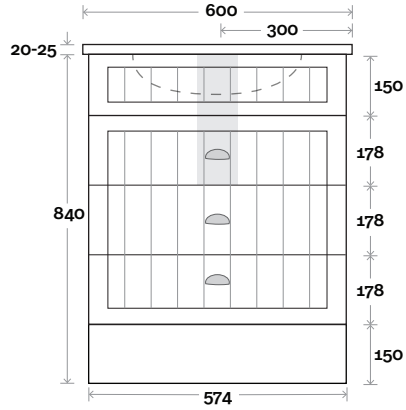

All measurements are in 'mm' and are approximate and to be used as a guide only. Installation preparations are not recommended without product onsite.

MARQUIS

Kiama

Top Thickness
 Nova Acrylic top: 25mm
 Casa ceramic: 20mm

Note:
 • Casa & Nova waste centre: 300mm

Plumbing allowance

Kiama 12 600mm all drawer centre basin

Profile

Configuration

Kick

Legs

Wallmount

Top Drawer Box

MARQUIS

Kiama

Top Thickness
 Nova Acrylic top: 25mm
 Casa ceramic: 20mm

Note:
 • Casa & Nova waste centre: 375mm

Plumbing allowance

Kiama 13 750mm all drawer centre basin

Profile

Configuration

Kick

Legs

Wallmount

Top Drawer Box

MARQUIS

Kiama

Kiama 14 900mm all drawer centre basin