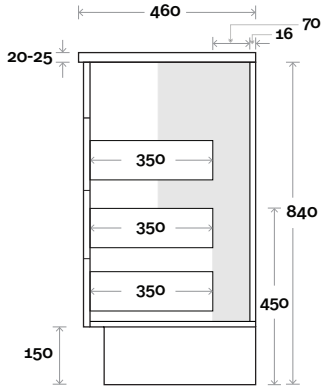

Note:
• Nova waste centre: 375mm

Kiama 18 1500mm all drawer double basin

Plumbing allowance

Profile

Configuration

Kick

Legs

Wallmount

Top Drawer Box

All measurements are in 'mm' and are approximate and to be used as a guide only. Installation preparations are not recommended without product onsite.

MARQUIS

Kiama

Top Thickness
Nova Acrylic top: 25mm

Note:
• Nova waste centre: 900mm

Plumbing allowance

Kiama 19 1800mm all drawer centre basin

Profile

Configuration

Kick

Legs

Wallmount