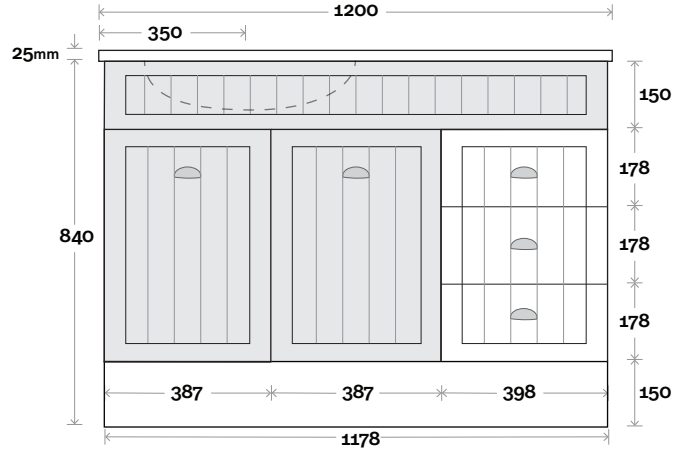

Kick

Legs

Wallmount

All measurements are in 'mm' and are approximate and to be used as a guide only. Installation preparations are not recommended without product onsite.

MARQUIS

Kiama

Top Thickness
Nova Acrylic top: 25mm

- Note:**
- Nova waste centre: 350mm
 - Left or Right hand bowl

Kiama 7 1200mm off centre basin

Plumbing allowance

Profile

Configuration

Kick

Legs

Wallmount

All measurements are in 'mm' and are approximate and to be used as a guide only. Installation preparations are not recommended without product onsite.

MARQUIS

Kiama

Top Thickness
Nova Acrylic top: 25mm

Note:
• Nova waste centre: 400mm