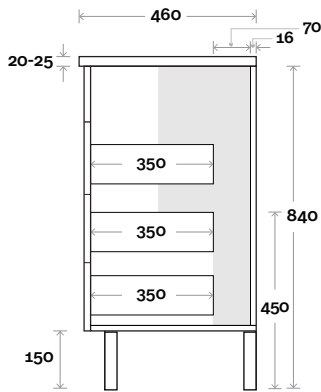

Top Drawer Box

All measurements are in 'mm' and are approximate and to be used as a guide only. Installation preparations are not recommended without product onsite.

MARQUIS

Kiama

Top Thickness
Nova Acrylic top: 25mm

Note:
• Nova waste centre: 550mm

Kiama 20 1800mm all drawer double basin

Plumbing allowance

Profile

Configuration

Kick

Legs

Wallmount