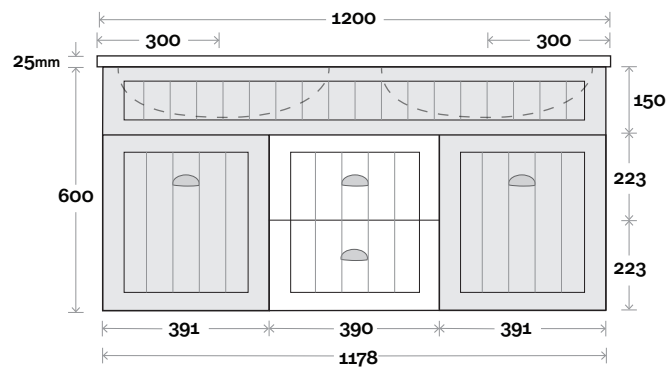

Note:
 • Casa & Nova waste centre: 600mm

Plumbing allowance

Profile

Configuration

Kick

Legs

Wallmount

All measurements are in 'mm' and are approximate and to be used as a guide only. Installation preparations are not recommended without product onsite.

MARQUIS

Kiama

Kiama 6 1200mm double basin

Top Thickness
Nova Acrylic top: 25mm

Note:
• Nova waste centre: 300mm

Plumbing allowance

Profile

Configuration

Kick

Legs

Wallmount

All measurements are in 'mm' and are approximate and to be used as a guide only. Installation preparations are not recommended without product onsite.

MARQUIS

Kiama

Top Thickness
Nova Acrylic top: 25mm