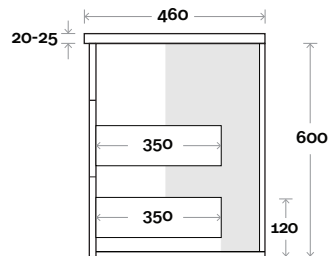

All measurements are in 'mm' and are approximate and to be used as a guide only. Installation preparations are not recommended without product onsite.

MARQUIS

Kiama

Top Thickness
 Nova Acrylic top: 25mm
 Casa ceramic: 20mm

Note:
 • Casa & Nova waste centre: 300mm

Plumbing allowance

Kiama 12 600mm all drawer centre basin

Profile

Configuration

Kick

Legs

Wallmount

Top Drawer Box

MARQUIS

Kiama

Top Thickness
 Nova Acrylic top: 25mm
 Casa ceramic: 20mm

Note:
 • Casa & Nova waste centre: 375mm

Plumbing allowance

Kiama 13 750mm all drawer centre basin

Profile