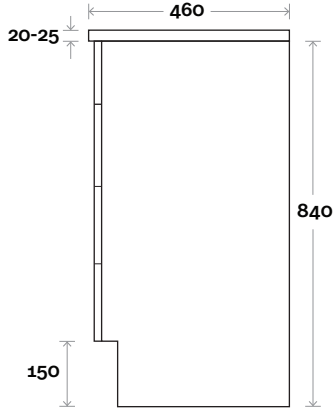

Top Thickness
 Nova Acrylic top: 25mm
 Casa ceramic: 20mm

- Note:**
- Casa waste centre: 340mm
 - Nova waste centre: 300mm
 - Left or Right hand bowl

Plumbing allowance

Profile

Configuration

Kick

Legs

Wallmount

Kick

Legs

Wallmount

All measurements are in 'mm' and are approximate and to be used as a guide only. Installation preparations are not recommended without product onsite.

MARQUIS

Kiama

Top Thickness
Nova Acrylic top: 25mm

- Note:**
- Nova waste centre: 350mm
 - Left or Right hand bowl

Kiama 7 1200mm off centre basin

Plumbing allowance

Profile

Configuration

Kick

Legs

Wallmount

All measurements are in 'mm' and are approximate and to be used as a guide only. Installation preparations are not recommended without product onsite.

MARQUIS

Kiama

Top Thickness
Nova Acrylic top: 25mm

Note:
• Nova waste centre: 400mm