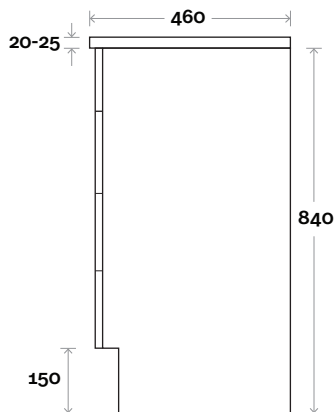

MARQUIS

Kiama

Kiama 2 750mm centre basin

Top Thickness
Nova Acrylic top: 25mm
Casa ceramic: 20mm

Note:
• Casa & Nova waste centre: 375mm

Plumbing allowance

Profile

Configuration

Kick