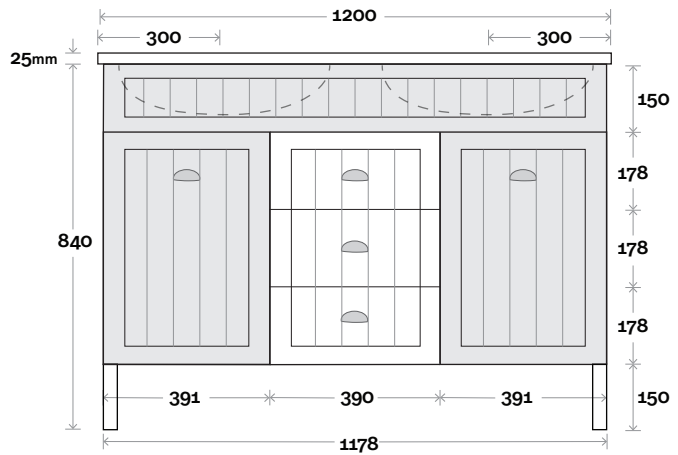

Note:
 • Casa & Nova waste centre: 600mm

Plumbing allowance

Profile

Configuration

Kick

Legs

Wallmount

All measurements are in 'mm' and are approximate and to be used as a guide only. Installation preparations are not recommended without product onsite.

MARQUIS

Kiama

Kiama 6 1200mm double basin

Top Thickness
Nova Acrylic top: 25mm

Note:
• Nova waste centre: 300mm

Plumbing allowance

Profile

Configuration

Kick

Legs

Wallmount

All measurements are in 'mm' and are approximate and to be used as a guide only. Installation preparations are not recommended without product onsite.

MARQUIS

Kiama

Top Thickness
Nova Acrylic top: 25mm