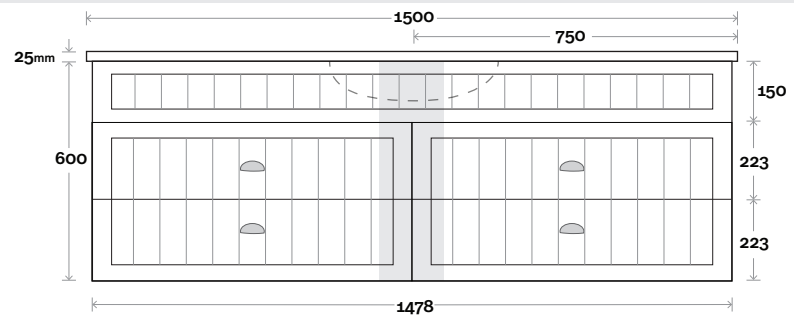

Configuration

Kick

Legs

Wallmount

Top Drawer Box

MARQUIS

Kiama

Top Thickness
Nova Acrylic top: 25mm

Top Drawer Box

All measurements are in 'mm' and are approximate and to be used as a guide only. Installation preparations are not recommended without product onsite.

MARQUIS

Kiama

Top Thickness
Nova Acrylic top: 25mm