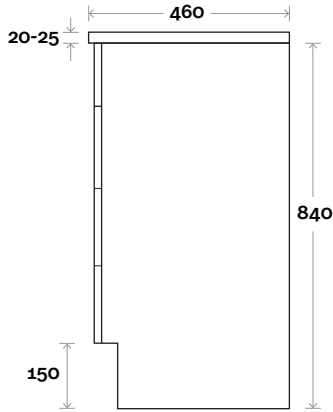

All measurements are in 'mm' and are approximate and to be used as a guide only. Installation preparations are not recommended without product onsite.

MARQUIS

Kiama

Top Thickness
Nova Acrylic top: 25mm

Note:
• Nova waste centre: 400mm

Kiama 9 1500mm double basin

Plumbing allowance

Profile

Configuration

Kick

Legs

Wallmount

All measurements are in 'mm' and are approximate and to be used as a guide only. Installation preparations are not recommended without product onsite.

MARQUIS

Kiama

Kiama 10 1800mm single basin

Top Thickness
Nova Acrylic top: 25mm

Note:
• Nova waste centre: 900mm

Plumbing allowance

Profile

Configuration

Kick

Legs

Wallmount

All measurements are in 'mm' and are approximate and to be used as a guide only. Installation preparations are not recommended without product onsite.

MARQUIS

Kiama

Top Thickness
Nova Acrylic top: 25mm