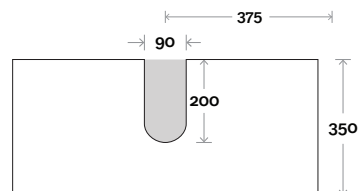

Top Drawer Box

MARQUIS

Kiama

Top Thickness
 Nova Acrylic top: 25mm
 Casa ceramic: 20mm

Note:
 • Casa & Nova waste centre: 375mm

Plumbing allowance

Kiama 13 750mm all drawer centre basin

Profile

Configuration

Kick

Legs

Wallmount

Top Drawer Box

MARQUIS

Kiama

Kiama 14 900mm all drawer centre basin

Top Thickness
 Nova Acrylic top: 25mm
 Casa ceramic: 20mm

Note:
 • Casa & Nova waste centre: 450mm

Plumbing allowance

Profile

Configuration

Kick

Legs

Wallmount