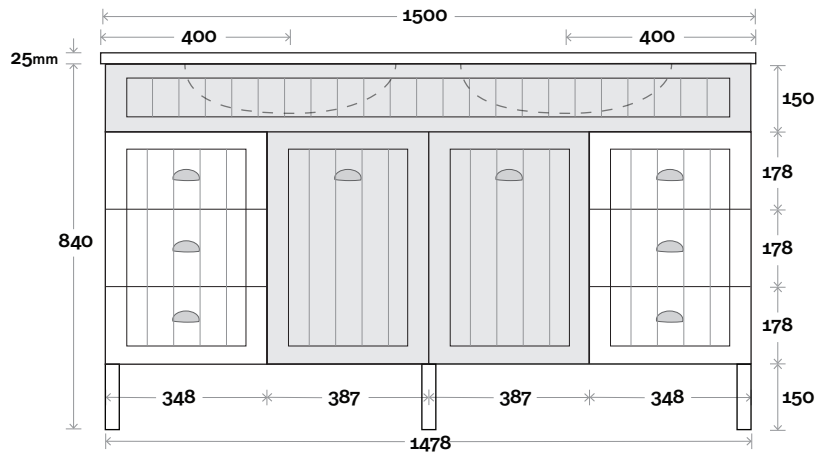

Kiama 9 1500mm double basin

Plumbing allowance

Profile

Configuration

Kick

Legs

Wallmount

All measurements are in 'mm' and are approximate and to be used as a guide only. Installation preparations are not recommended without product onsite.