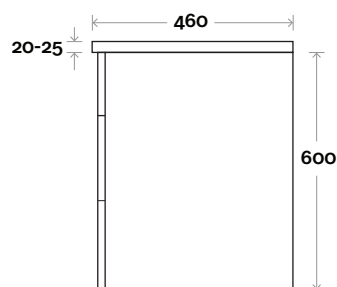

Kiama 3 900mm centre basin

Top Thickness
 Nova Acrylic top: 25mm
 Casa ceramic: 20mm

Note:
 • Casa & Nova waste centre: 450mm

Plumbing allowance

Profile

Configuration

Kick

Legs

Wallmount

All measurements are in 'mm' and are approximate and to be used as a guide only. Installation preparations are not recommended without product onsite.

MARQUIS

Kiama

Kiama 4 900mm off centre basin

Top Thickness
 Nova Acrylic top: 25mm
 Casa ceramic: 20mm

- Note:**
- Casa waste centre: 340mm
 - Nova waste centre: 300mm
 - Left or Right hand bowl

Plumbing allowance

Profile

Configuration

Kick

Legs

Wallmount

All measurements are in 'mm' and are approximate and to be used as a guide only. Installation preparations are not recommended without product onsite.

MARQUIS

Kiama

Kiama 5 1200mm centre basin

Top Thickness
 Nova Acrylic top: 25mm
 Casa ceramic: 20mm