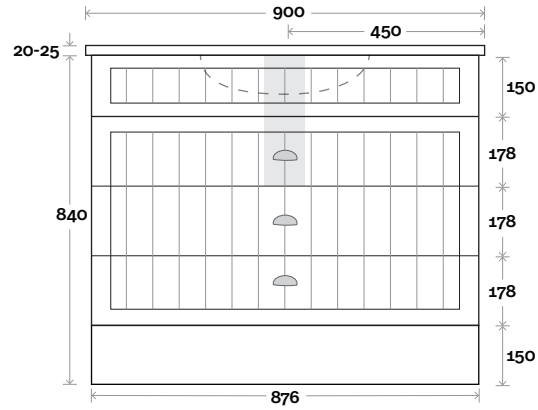

Configuration

Kick

Legs

Wallmount

Top Drawer Box

MARQUIS

Kiama

Kiama 14 900mm all drawer centre basin

Top Thickness
 Nova Acrylic top: 25mm
 Casa ceramic: 20mm

Note:
 • Casa & Nova waste centre: 450mm

Plumbing allowance

Profile

Configuration

Kick

Legs

Wallmount

Top Drawer Box

MARQUIS

Kiama

Top Thickness
 Nova Acrylic top: 25mm
 Casa ceramic: 20mm

Note:
 • Casa & Nova waste centre: 600mm

Plumbing allowance

Kiama 15 1200mm all drawer centre basin

Profile