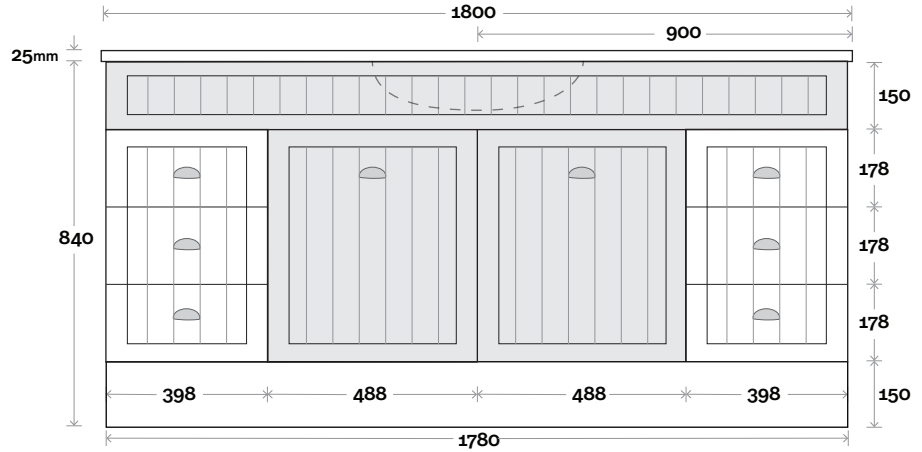

Kiama 9 1500mm double basin

Plumbing allowance

Profile

Configuration

Kick

Legs

Wallmount

All measurements are in 'mm' and are approximate and to be used as a guide only. Installation preparations are not recommended without product onsite.

MARQUIS

Kiama

Kiama 10 1800mm single basin

Top Thickness
Nova Acrylic top: 25mm

Note:
• Nova waste centre: 900mm

Plumbing allowance

Profile

Configuration

Kick

Legs

Wallmount

All measurements are in 'mm' and are approximate and to be used as a guide only. Installation preparations are not recommended without product onsite.

MARQUIS

Kiama

Top Thickness
Nova Acrylic top: 25mm