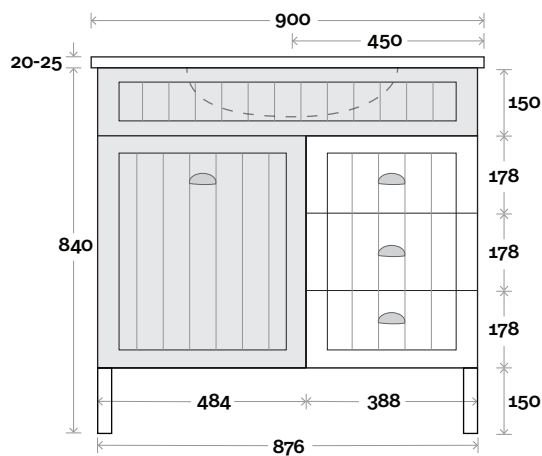

Kiama 3 900mm centre basin

Top Thickness
 Nova Acrylic top: 25mm
 Casa ceramic: 20mm

Note:
 • Casa & Nova waste centre: 450mm

Plumbing allowance

Profile

Configuration

Kick

Legs

Wallmount

All measurements are in 'mm' and are approximate and to be used as a guide only. Installation preparations are not recommended without product onsite.

MARQUIS

Kiama

Kiama 4 900mm off centre basin

Top Thickness
 Nova Acrylic top: 25mm
 Casa ceramic: 20mm

- Note:**
- Casa waste centre: 340mm
 - Nova waste centre: 300mm
 - Left or Right hand bowl

Plumbing allowance

Profile

Configuration

Kick

Legs

Wallmount