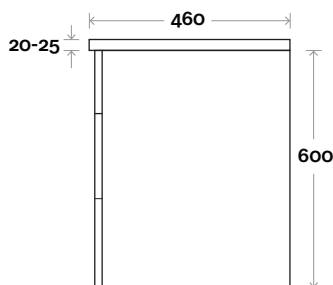

Wallmount

All measurements are in 'mm' and are approximate and to be used as a guide only. Installation preparations are not recommended without product onsite.

MARQUIS

Kiama

Kiama 4 900mm off centre basin

Top Thickness
 Nova Acrylic top: 25mm
 Casa ceramic: 20mm

- Note:**
- Casa waste centre: 340mm
 - Nova waste centre: 300mm
 - Left or Right hand bowl

Plumbing allowance

Profile

Configuration

Kick

Legs

Wallmount

All measurements are in 'mm' and are approximate and to be used as a guide only. Installation preparations are not recommended without product onsite.

MARQUIS

Kiama

Kiama 5 1200mm centre basin

Top Thickness
 Nova Acrylic top: 25mm
 Casa ceramic: 20mm