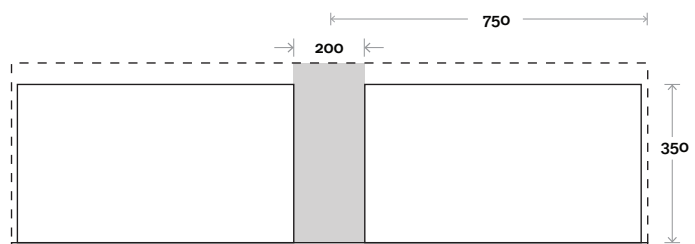

Configuration

Kick

Legs

Wallmount

Top Drawer Box

MARQUIS

Kiama

Top Thickness
Nova Acrylic top: 25mm