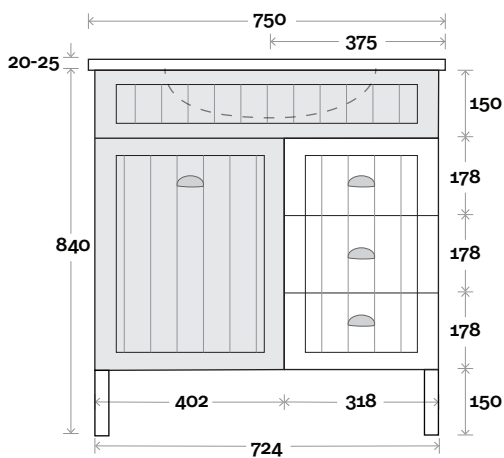

MARQUIS

Kiama

Kiama 2 750mm centre basin

Top Thickness
Nova Acrylic top: 25mm
Casa ceramic: 20mm

Note:
• Casa & Nova waste centre: 375mm

Plumbing allowance

Profile

Configuration

Kick

Legs

Wallmount