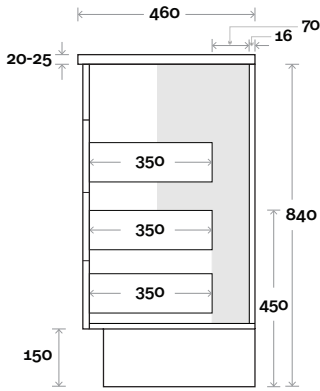

All measurements are in 'mm' and are approximate and to be used as a guide only. Installation preparations are not recommended without product onsite.

MARQUIS

Kiama

Top Thickness
 Nova Acrylic top: 25mm
 Casa ceramic: 20mm

Top Drawer Box

MARQUIS

Kiama

Top Thickness
 Nova Acrylic top: 25mm
 Casa ceramic: 20mm

Note:
 • Casa & Nova waste centre: 375mm

Plumbing allowance

Kiama 13 750mm all drawer centre basin

Profile

Configuration

Kick

Legs

Wallmount

Top Drawer Box

MARQUIS

Kiama

Kiama 14 900mm all drawer centre basin

Top Thickness
 Nova Acrylic top: 25mm
 Casa ceramic: 20mm

Note:
 • Casa & Nova waste centre: 450mm

Plumbing allowance

Profile

Configuration

Kick

Legs

Wallmount