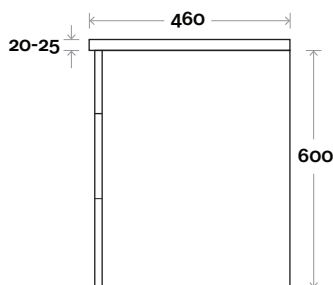

Kick

Legs

Wallmount

All measurements are in 'mm' and are approximate and to be used as a guide only. Installation preparations are not recommended without product onsite.

MARQUIS

Kiama

Top Thickness
Nova Acrylic top: 25mm

Note:
• Nova waste centre: 550mm

Kiama 11 1800mm double basin

Plumbing allowance

Profile

Configuration

Kick

Legs

Wallmount

All measurements are in 'mm' and are approximate and to be used as a guide only. Installation preparations are not recommended without product onsite.

MARQUIS

Kiama

Top Thickness
 Nova Acrylic top: 25mm
 Casa ceramic: 20mm