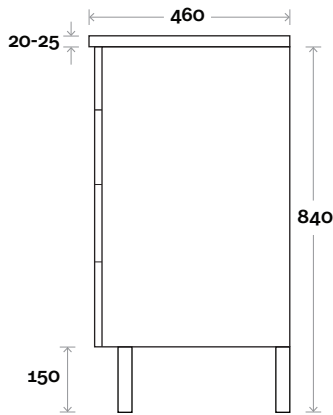

Top Thickness
 Nova Acrylic top: 25mm
 Casa ceramic: 20mm

- Note:**
- Casa waste centre: 340mm
 - Nova waste centre: 300mm
 - Left or Right hand bowl

Plumbing allowance

Profile

Configuration

Kick

Legs

Wallmount

Kick

Legs

Wallmount

All measurements are in 'mm' and are approximate and to be used as a guide only. Installation preparations are not recommended without product onsite.

MARQUIS

Kiama

Top Thickness
Nova Acrylic top: 25mm

- Note:**
- Nova waste centre: 350mm
 - Left or Right hand bowl

Kiama 7 1200mm off centre basin

Plumbing allowance

Profile

Configuration

Kick

Legs

Wallmount

All measurements are in 'mm' and are approximate and to be used as a guide only. Installation preparations are not recommended without product onsite.

MARQUIS

Kiama

Top Thickness
Nova Acrylic top: 25mm

Note:
• Nova waste centre: 400mm