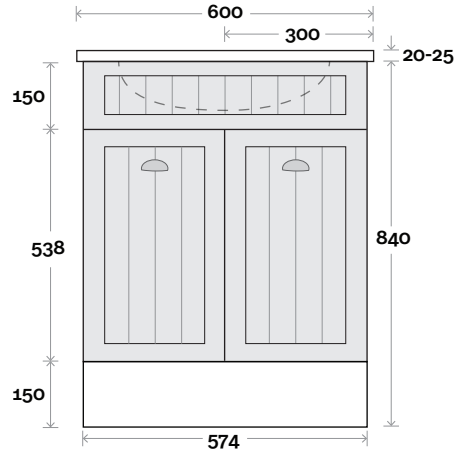

MARQUIS

Kiama

Kiama 1 600mm centre basin

Top Thickness
Nova Acrylic top: 25mm
Casa ceramic: 20mm

Note:
• Casa & Nova waste centre: 300mm

Plumbing allowance

Profile

Configuration

Kick