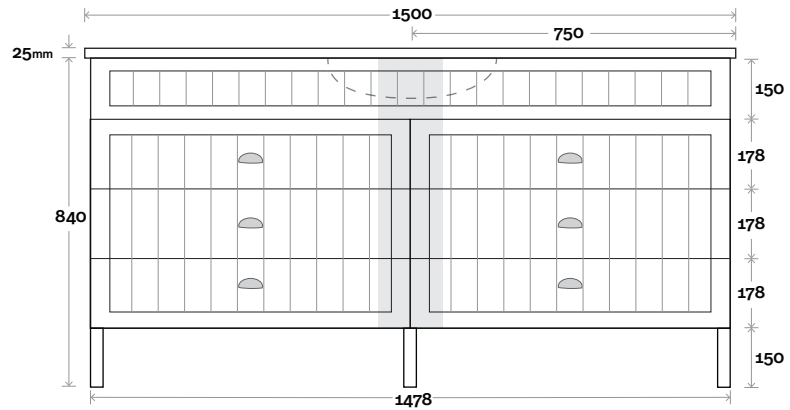

Top Drawer Box

MARQUIS

Kiama

Top Thickness
Nova Acrylic top: 25mm

Note:
• Nova waste centre: 750mm

Kiama 17 1500mm all drawer single basin

Plumbing allowance

Profile

Configuration

Kick

Legs

Wallmount

Top Drawer Box

MARQUIS

Kiama

Top Thickness
Nova Acrylic top: 25mm