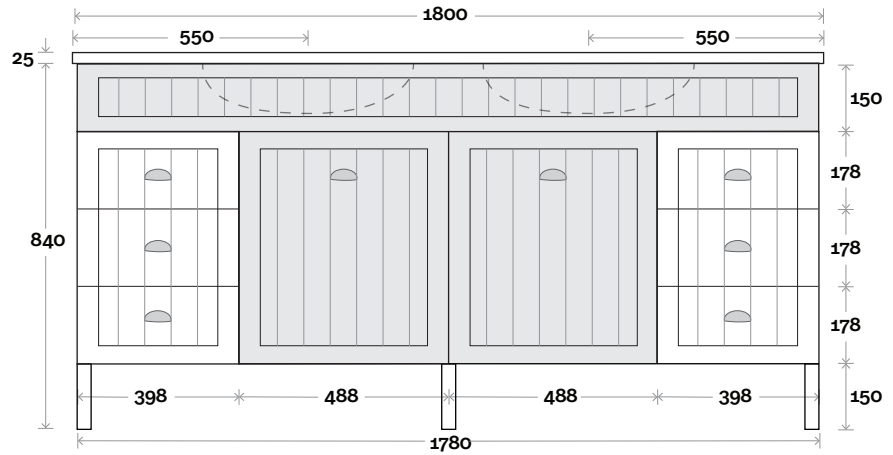

Kick

Legs

Wallmount

All measurements are in 'mm' and are approximate and to be used as a guide only. Installation preparations are not recommended without product onsite.

MARQUIS

Kiama

Top Thickness
Nova Acrylic top: 25mm

Note:
• Nova waste centre: 550mm

Kiama 11 1800mm double basin

Plumbing allowance

Profile

Configuration

Kick

Legs

Wallmount

All measurements are in 'mm' and are approximate and to be used as a guide only. Installation preparations are not recommended without product onsite.

MARQUIS

Kiama

Top Thickness
 Nova Acrylic top: 25mm
 Casa ceramic: 20mm