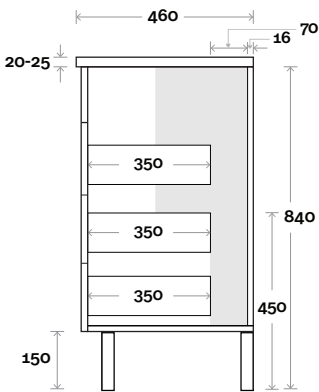

Top Drawer Box

MARQUIS

Kiama

Top Thickness
 Nova Acrylic top: 25mm
 Casa ceramic: 20mm

Note:
 • Casa & Nova waste centre: 375mm

Plumbing allowance

Kiama 13 750mm all drawer centre basin

Profile

Configuration

Kick

Legs

Wallmount

Top Drawer Box

MARQUIS

Kiama

Kiama 14 900mm all drawer centre basin

Top Thickness
 Nova Acrylic top: 25mm
 Casa ceramic: 20mm

Note:
 • Casa & Nova waste centre: 450mm

Plumbing allowance

Profile

Configuration

Kick

Legs

Wallmount

Top Drawer Box

MARQUIS

Kiama

Top Thickness
 Nova Acrylic top: 25mm
 Casa ceramic: 20mm

Note:
 • Casa & Nova waste centre: 600mm

Plumbing allowance

Kiama 15 1200mm all drawer centre basin

Profile