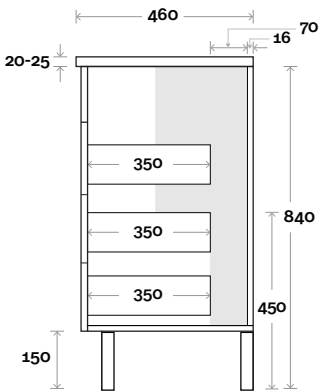

All measurements are in 'mm' and are approximate and to be used as a guide only. Installation preparations are not recommended without product onsite.

MARQUIS

Kiama

Top Thickness
 Nova Acrylic top: 25mm
 Casa ceramic: 20mm

Top Drawer Box

MARQUIS

Kiama

Top Thickness
 Nova Acrylic top: 25mm
 Casa ceramic: 20mm

Note:
 • Casa & Nova waste centre: 375mm

Plumbing allowance

Kiama 13 750mm all drawer centre basin

Profile

Configuration

Kick

Legs

Wallmount

Top Drawer Box

MARQUIS

Kiama

Kiama 14 900mm all drawer centre basin

Top Thickness
 Nova Acrylic top: 25mm
 Casa ceramic: 20mm

Note:
 • Casa & Nova waste centre: 450mm

Plumbing allowance

Profile

Configuration

Kick

Legs

Wallmount