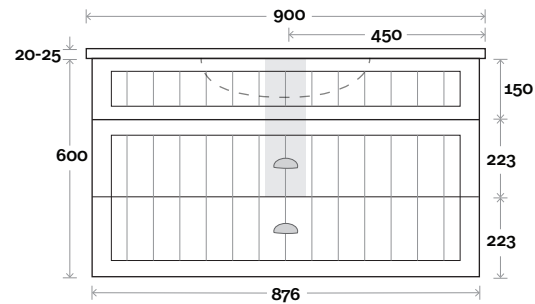

Configuration

Kick

Legs

Wallmount

Top Drawer Box

MARQUIS

Kiama

Kiama 14 900mm all drawer centre basin

Top Thickness
 Nova Acrylic top: 25mm
 Casa ceramic: 20mm

Note:
 • Casa & Nova waste centre: 450mm

Plumbing allowance

Profile

Configuration

Kick

Legs

Wallmount

Top Drawer Box

MARQUIS

Kiama

Top Thickness
 Nova Acrylic top: 25mm
 Casa ceramic: 20mm

Note:
 • Casa & Nova waste centre: 600mm

Plumbing allowance

Kiama 15 1200mm all drawer centre basin

Profile