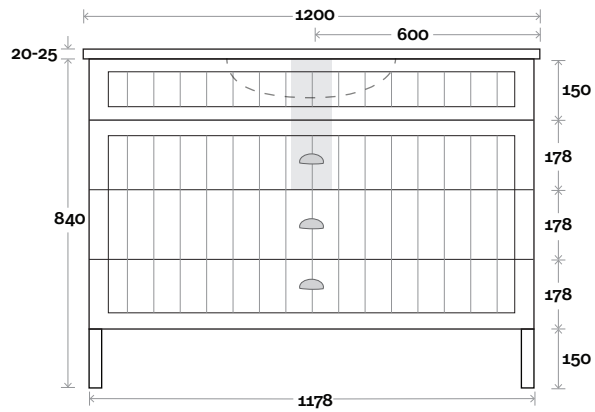

Top Thickness
 Nova Acrylic top: 25mm
 Casa ceramic: 20mm

Note:
 • Casa & Nova waste centre: 450mm

Plumbing allowance

Profile

Configuration

Kick

Legs

Wallmount

Top Drawer Box

MARQUIS

Kiama

Top Thickness
 Nova Acrylic top: 25mm
 Casa ceramic: 20mm

Note:
 • Casa & Nova waste centre: 600mm

Plumbing allowance

Kiama 15 1200mm all drawer centre basin

Profile

Configuration

Kick

Legs

Wallmount

Top Drawer Box

MARQUIS

Kiama

Top Thickness
Nova Acrylic top: 25mm