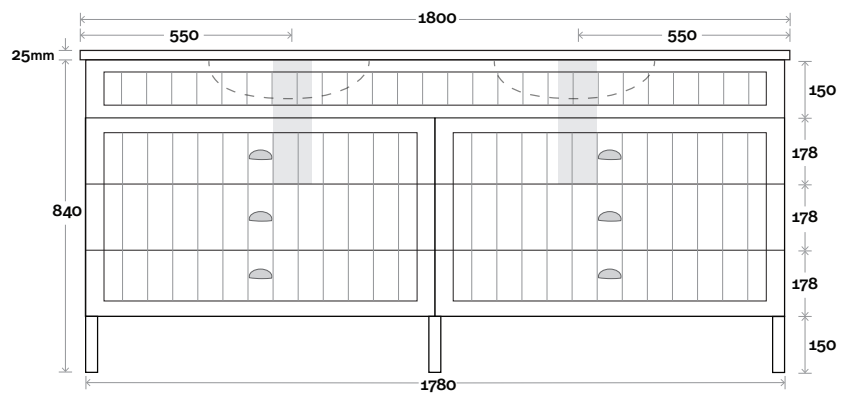

Top Drawer Box

All measurements are in 'mm' and are approximate and to be used as a guide only. Installation preparations are not recommended without product onsite.

MARQUIS

Kiama

Top Thickness
Nova Acrylic top: 25mm

Note:
• Nova waste centre: 550mm

Kiama 20 1800mm all drawer double basin

Plumbing allowance

Profile

Configuration

Kick

Legs

Wallmount