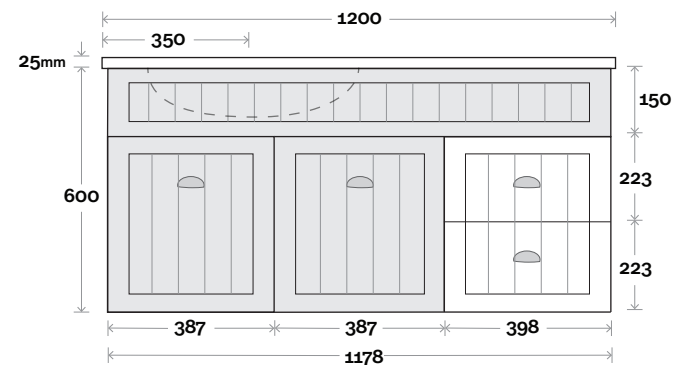

Kick

Legs

Wallmount

All measurements are in 'mm' and are approximate and to be used as a guide only. Installation preparations are not recommended without product onsite.

MARQUIS

Kiama

Top Thickness
Nova Acrylic top: 25mm

- Note:**
- Nova waste centre: 350mm
 - Left or Right hand bowl

Kiama 7 1200mm off centre basin

Plumbing allowance

Profile

Configuration

Kick

Legs

Wallmount

All measurements are in 'mm' and are approximate and to be used as a guide only. Installation preparations are not recommended without product onsite.

MARQUIS

Kiama

Top Thickness
Nova Acrylic top: 25mm

Note:
• Nova waste centre: 400mm