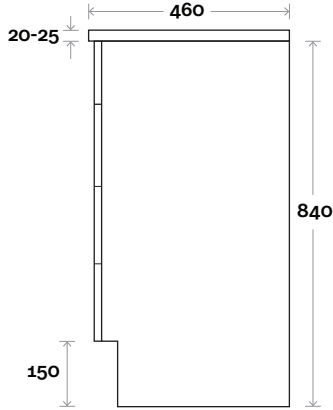

Top Thickness
 Nova Acrylic top: 25mm
 Casa ceramic: 20mm

- Note:**
- Casa waste centre: 340mm
 - Nova waste centre: 300mm
 - Left or Right hand bowl

Plumbing allowance

Profile

Configuration

Kick

Legs

Wallmount

All measurements are in 'mm' and are approximate and to be used as a guide only. Installation preparations are not recommended without product onsite.

MARQUIS

Kiama

Kiama 5 1200mm centre basin

Top Thickness
 Nova Acrylic top: 25mm
 Casa ceramic: 20mm

Note:
 • Casa & Nova waste centre: 600mm

Plumbing allowance

Profile

Configuration

Kick

Legs

Wallmount

All measurements are in 'mm' and are approximate and to be used as a guide only. Installation preparations are not recommended without product onsite.

MARQUIS

Kiama

Kiama 6 1200mm double basin

Top Thickness
Nova Acrylic top: 25mm

Note:
• Nova waste centre: 300mm

Plumbing allowance

Profile

Configuration