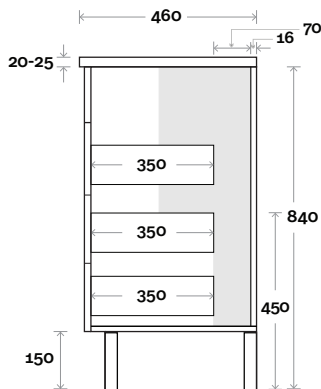

Note:
• Nova waste centre: 375mm

Kiama 18 1500mm all drawer double basin

Plumbing allowance

Profile

Configuration

Kick

Legs

Wallmount

Top Drawer Box

All measurements are in 'mm' and are approximate and to be used as a guide only. Installation preparations are not recommended without product onsite.

MARQUIS

Kiama

Top Thickness
Nova Acrylic top: 25mm

Note:
• Nova waste centre: 900mm

Plumbing allowance

Kiama 19 1800mm all drawer centre basin

Profile

Configuration

Kick

Legs

Wallmount