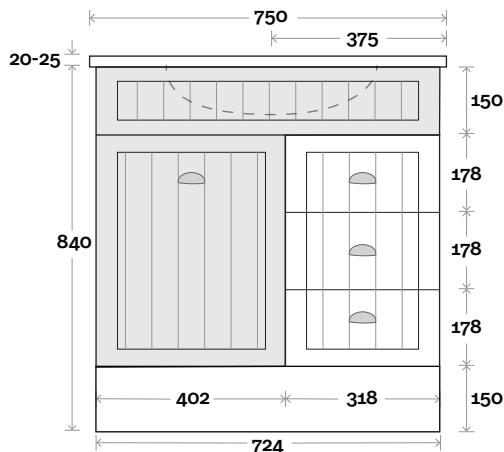

MARQUIS

Kiama

Kiama 2 750mm centre basin

Top Thickness
Nova Acrylic top: 25mm
Casa ceramic: 20mm

Note:
• Casa & Nova waste centre: 375mm

Plumbing allowance

Profile

Configuration

Kick