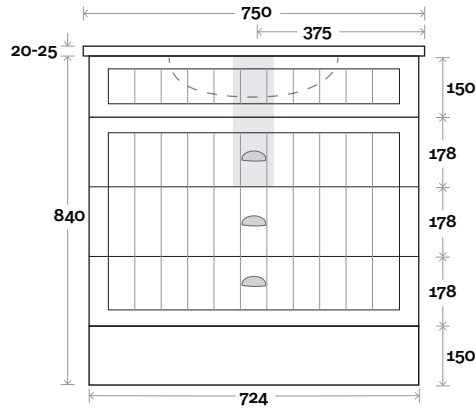

All measurements are in 'mm' and are approximate and to be used as a guide only. Installation preparations are not recommended without product onsite.

MARQUIS

Kiama

Top Thickness
 Nova Acrylic top: 25mm
 Casa ceramic: 20mm

Top Drawer Box

MARQUIS

Kiama

Top Thickness
 Nova Acrylic top: 25mm
 Casa ceramic: 20mm

Note:
 • Casa & Nova waste centre: 375mm

Plumbing allowance

Kiama 13 750mm all drawer centre basin

Profile

Configuration

Kick

Legs

Wallmount

Top Drawer Box

MARQUIS

Kiama

Kiama 14 900mm all drawer centre basin