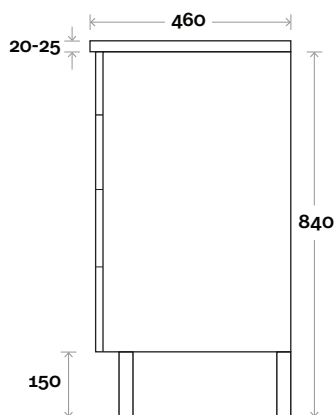

MARQUIS

Kiama

Kiama 2 750mm centre basin

Top Thickness
Nova Acrylic top: 25mm
Casa ceramic: 20mm

Note:
• Casa & Nova waste centre: 375mm

Plumbing allowance

Profile

Configuration

Kick

Legs

Wallmount