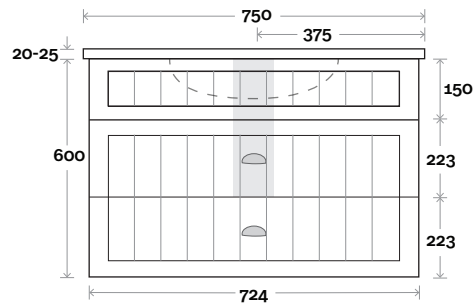

Configuration

Kick

Legs

Wallmount

Top Drawer Box

MARQUIS

Kiama

Kiama 14 900mm all drawer centre basin

Top Thickness
 Nova Acrylic top: 25mm
 Casa ceramic: 20mm

Note:
 • Casa & Nova waste centre: 450mm

Plumbing allowance

Profile

Configuration

Kick

Legs

Wallmount