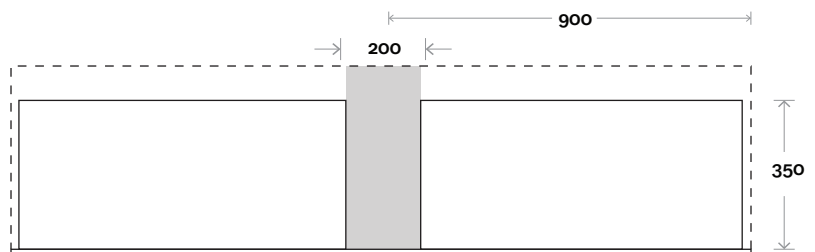

Top Drawer Box

All measurements are in 'mm' and are approximate and to be used as a guide only. Installation preparations are not recommended without product onsite.

MARQUIS

Kiama

Top Thickness
Nova Acrylic top: 25mm