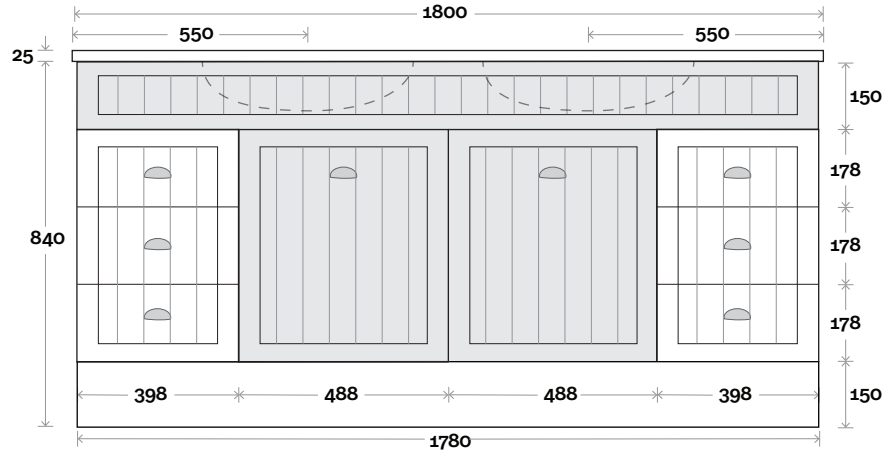

Kick

Legs

Wallmount

All measurements are in 'mm' and are approximate and to be used as a guide only. Installation preparations are not recommended without product onsite.

MARQUIS

Kiama

Top Thickness
Nova Acrylic top: 25mm

Note:
• Nova waste centre: 550mm

Kiama 11 1800mm double basin

Plumbing allowance

Profile

Configuration

Kick

Legs

Wallmount

All measurements are in 'mm' and are approximate and to be used as a guide only. Installation preparations are not recommended without product onsite.

MARQUIS

Kiama

Top Thickness
 Nova Acrylic top: 25mm
 Casa ceramic: 20mm