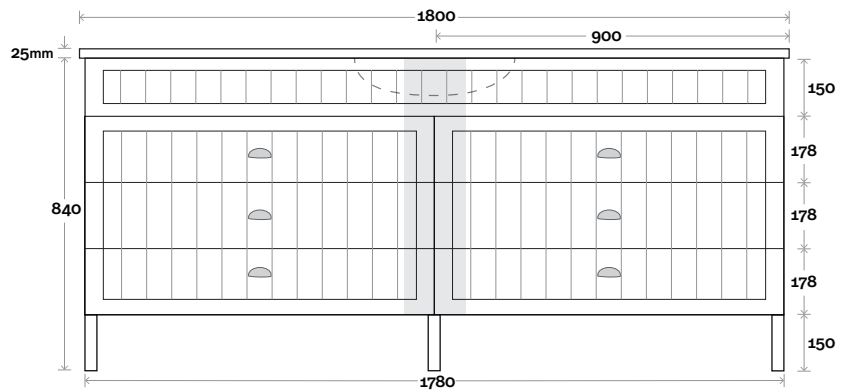

Top Drawer Box

All measurements are in 'mm' and are approximate and to be used as a guide only. Installation preparations are not recommended without product onsite.

MARQUIS

Kiama

Top Thickness
Nova Acrylic top: 25mm

Note:
• Nova waste centre: 900mm

Plumbing allowance

Kiama 19 1800mm all drawer centre basin

Profile

Configuration

Kick

Legs

Wallmount