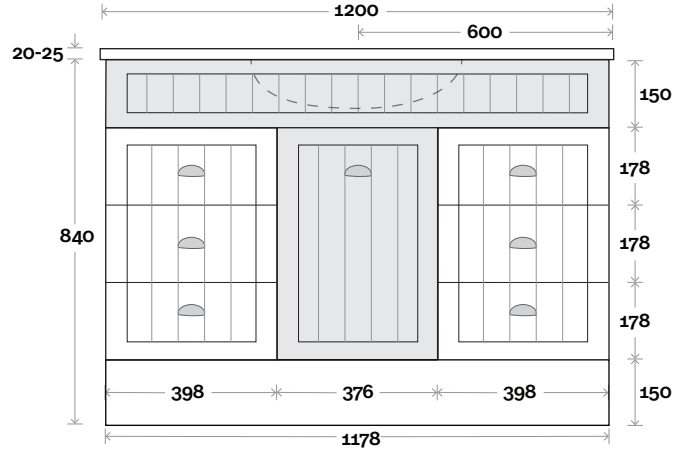

All measurements are in 'mm' and are approximate and to be used as a guide only. Installation preparations are not recommended without product onsite.

MARQUIS

Kiama

Kiama 5 1200mm centre basin

Top Thickness
 Nova Acrylic top: 25mm
 Casa ceramic: 20mm

Note:
 • Casa & Nova waste centre: 600mm

Plumbing allowance

Profile

Configuration

Kick

Legs

Wallmount

All measurements are in 'mm' and are approximate and to be used as a guide only. Installation preparations are not recommended without product onsite.