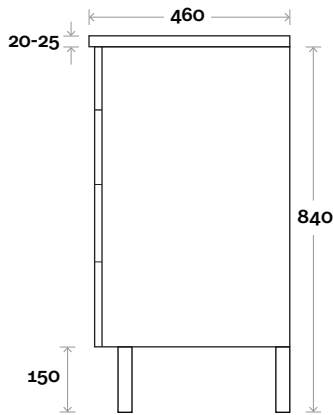

MARQUIS

Kiama

Kiama 1 600mm centre basin

Top Thickness
 Nova Acrylic top: 25mm
 Casa ceramic: 20mm

Note:
 • Casa & Nova waste centre: 300mm

Plumbing allowance

Profile

Configuration

Kick

Legs

Wallmount

MARQUIS

Kiama

Kiama 2 750mm centre basin

Top Thickness
 Nova Acrylic top: 25mm
 Casa ceramic: 20mm

Note:
 • Casa & Nova waste centre: 375mm

Wallmount

All measurements are in 'mm' and are approximate and to be used as a guide only. Installation preparations are not recommended without product onsite.

MARQUIS

Kiama

Kiama 4 900mm off centre basin

Top Thickness
 Nova Acrylic top: 25mm
 Casa ceramic: 20mm

- Note:**
- Casa waste centre: 340mm
 - Nova waste centre: 300mm
 - Left or Right hand bowl

Plumbing allowance

Profile

Configuration

Kick

Legs

Wallmount