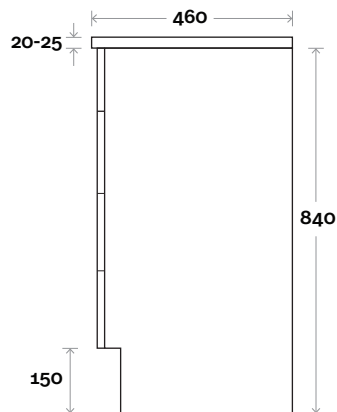

Kiama 3 900mm centre basin

Top Thickness
 Nova Acrylic top: 25mm
 Casa ceramic: 20mm

Note:
 • Casa & Nova waste centre: 450mm

Plumbing allowance

Profile

Configuration

Kick

Legs

Wallmount

All measurements are in 'mm' and are approximate and to be used as a guide only. Installation preparations are not recommended without product onsite.

MARQUIS

Kiama

Kiama 4 900mm off centre basin

Top Thickness
 Nova Acrylic top: 25mm
 Casa ceramic: 20mm

- Note:**
- Casa waste centre: 340mm
 - Nova waste centre: 300mm
 - Left or Right hand bowl

Plumbing allowance

Profile

Configuration

Kick

Legs

Wallmount

All measurements are in 'mm' and are approximate and to be used as a guide only. Installation preparations are not recommended without product onsite.

MARQUIS

Kiama

Kiama 5 1200mm centre basin

Top Thickness
 Nova Acrylic top: 25mm
 Casa ceramic: 20mm