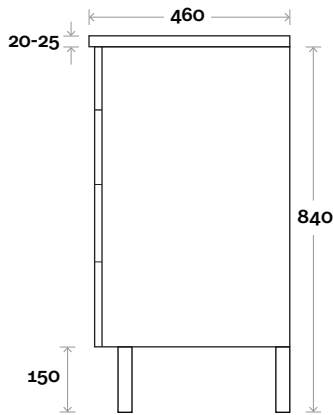

All measurements are in 'mm' and are approximate and to be used as a guide only. Installation preparations are not recommended without product onsite.

MARQUIS

Kiama

Top Thickness
Nova Acrylic top: 25mm

Note:
• Nova waste centre: 400mm

Kiama 9 1500mm double basin

Plumbing allowance

Profile

Configuration

Kick

Legs

Wallmount

All measurements are in 'mm' and are approximate and to be used as a guide only. Installation preparations are not recommended without product onsite.

MARQUIS

Kiama

Kiama 10 1800mm single basin

Top Thickness
Nova Acrylic top: 25mm

Note:
• Nova waste centre: 900mm

Plumbing allowance

Profile

Configuration

Kick

Legs

Wallmount

All measurements are in 'mm' and are approximate and to be used as a guide only. Installation preparations are not recommended without product onsite.

MARQUIS

Kiama

Top Thickness
Nova Acrylic top: 25mm