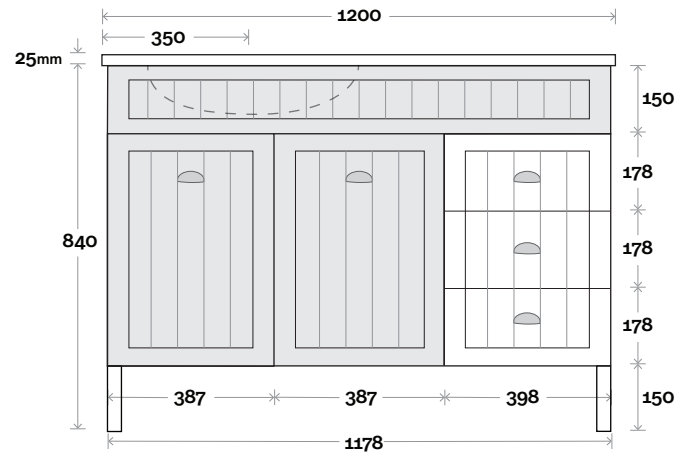

Kick

Legs

Wallmount

All measurements are in 'mm' and are approximate and to be used as a guide only. Installation preparations are not recommended without product onsite.

MARQUIS

Kiama

Top Thickness
Nova Acrylic top: 25mm

- Note:**
- Nova waste centre: 350mm
 - Left or Right hand bowl

Kiama 7 1200mm off centre basin

Plumbing allowance

Profile

Configuration

Kick

Legs

Wallmount