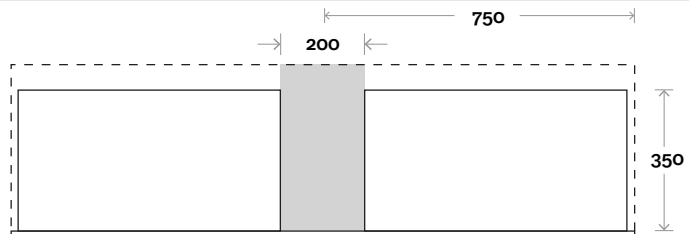

 Plumbing allowance

PLUMBING

CONFIGURATION

Kick

Legs

Wallmount

Top Drawer Box

All measurements are in 'mm' and are approximate and to be used as a guide only. Installation preparations are not recommended without product onsite.