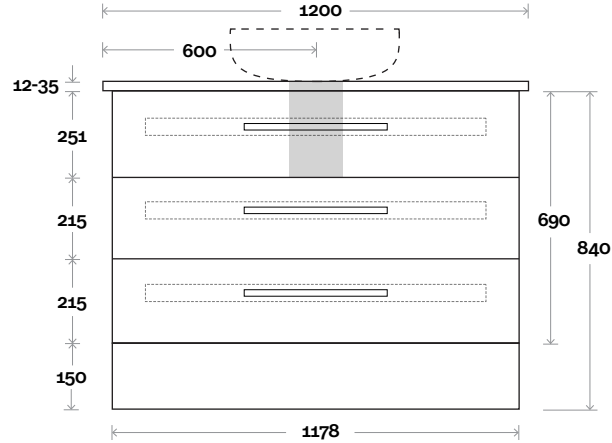

MARQUIS

Gold

Gold 8S 1200mm all drawer centre basin

Top Thickness

Stone Ambassador: 20mm
Caesarstone: 20mm
Dekton: 12mm
Vasari: 12mm
Symphony: 20mm
Timber: 30-35mm (Above counter only)

Note:

• Stone & Timber waste centre:
600 mm std (may vary depending on basin)

Plumbing allowance

PLUMBING

CONFIGURATION

Kick