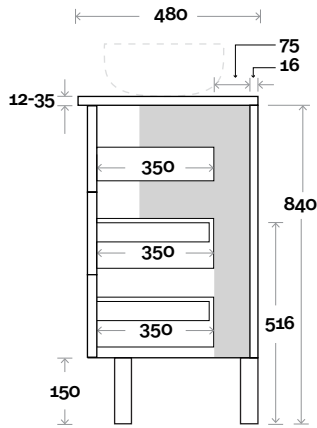

 Plumbing allowance

PLUMBING

CONFIGURATION

Kick

Legs

Wallmount

Top Drawer Box

All measurements are in 'mm' and are approximate and to be used as a guide only. Installation preparations are not recommended without product onsite.