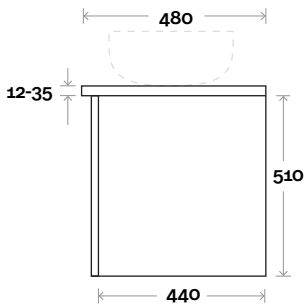

Gold 14 1500mm single basin

Top Thickness

- Stone Ambassador: 20mm
- Caesarstone: 20mm
- Dekton: 12mm
- Vasari: 12mm
- Symphony: 20mm
- Timber: 30-35mm (Above counter only)

Note:

- Stone & Timber waste centre: 750 mm std (may vary depending on basin)

 Plumbing allowance

PLUMBING

CONFIGURATION

Kick

Legs

Wallmount

All measurements are in 'mm' and are approximate and to be used as a guide only. Installation preparations are not recommended without product onsite.