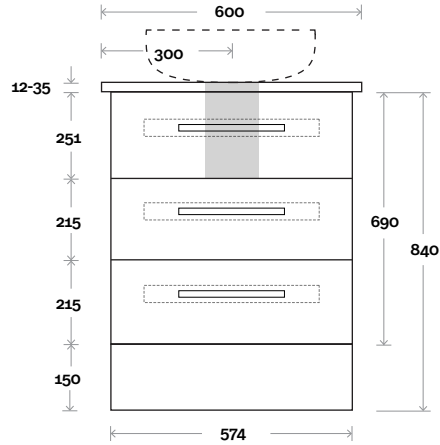

MARQUIS

Gold

Gold 1 600mm all drawer centre basin

Top Thickness

Stone Ambassador: 20mm
 Caesarstone: 20mm
 Dekton: 12mm
 Vasari: 12mm
 Symphony: 20mm
 Timber: 30-35mm (Above counter only)

Note:

• Stone & Timber waste centre:
 300mm std (may vary depending on basin)

 Plumbing allowance

PLUMBING

CONFIGURATION

Kick

Legs

Wallmount

Top Drawer Box

All measurements are in 'mm' and are approximate and to be used as a guide only. Installation preparations are not recommended without product onsite.

MARQUIS

Gold

Gold 2 600mm centre basin

Top Thickness

- Stone Ambassador: 20mm
- Caesarstone: 20mm
- Dekton: 12mm
- Vasari: 12mm
- Symphony: 20mm
- Timber: 30-35mm (Above counter only)

Note:

- Stone & Timber waste centre: 300mm std (may vary depending on basin)

Gold 3 750mm all drawer centre basin

Top Thickness

Stone Ambassador: 20mm
 Caesarstone: 20mm
 Dekton: 12mm
 Vasari: 12mm
 Symphony: 20mm
 Timber: 30-35mm (Above counter only)

Note:

• Stone & Timber waste centre:
 375 mm std (may vary depending on basin)