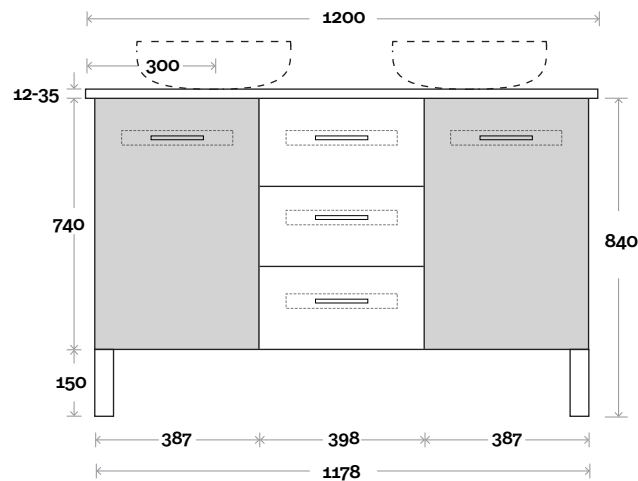

 Plumbing allowance

PLUMBING

CONFIGURATION

Kick

Legs

Wallmount

All measurements are in 'mm' and are approximate and to be used as a guide only. Installation preparations are not recommended without product onsite.