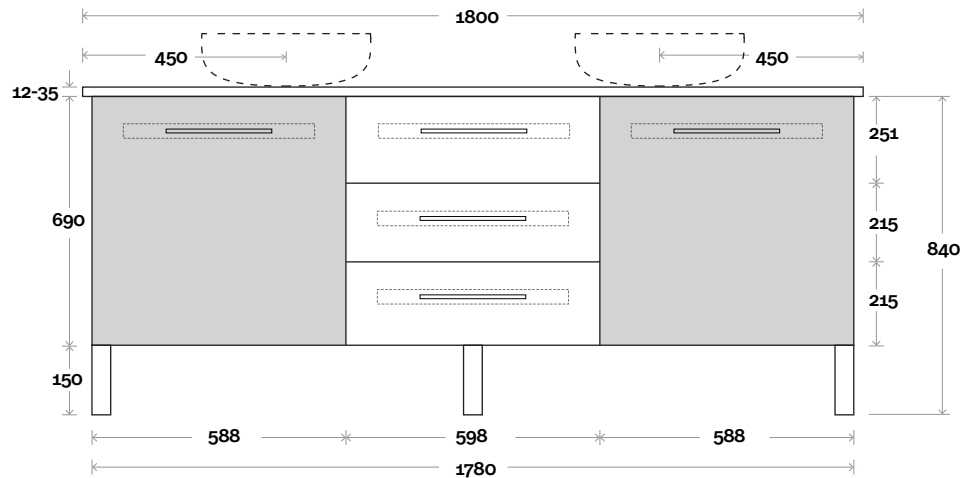

Gold 19 1800mm double basin

Top Thickness

Stone Ambassador: 20mm
 Caesarstone: 20mm
 Dekton: 12mm
 Vasari: 12mm
 Symphony: 20mm
 Timber: 30-35mm (Above counter only)

Note:

• Stone & Timber waste centre:
 450 mm std (may vary depending on basin)

 Plumbing allowance

PLUMBING

CONFIGURATION

Kick

Legs

Wallmount