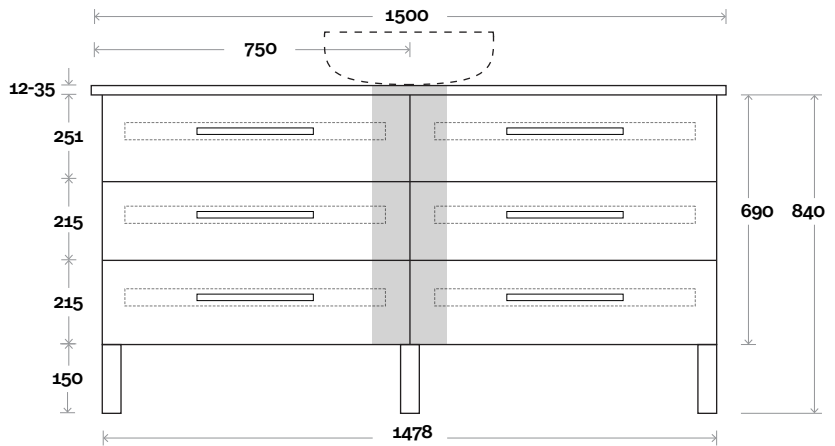

 Plumbing allowance

PLUMBING

CONFIGURATION

Kick

Legs

Wallmount

Top Drawer Box

All measurements are in 'mm' and are approximate and to be used as a guide only. Installation preparations are not recommended without product onsite.