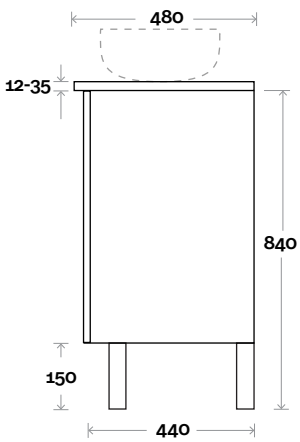

MARQUIS

Gold

Gold 18 1800mm single basin

Top Thickness

- Stone Ambassador: 20mm
- Caesarstone: 20mm
- Dekton: 12mm
- Vasari: 12mm
- Symphony: 20mm
- Timber: 30-35mm (Above counter only)

Note:

- Stone & Timber waste centre: 900 mm std (may vary depending on basin)

Plumbing allowance

PLUMBING

CONFIGURATION

Kick

Legs

Wallmount