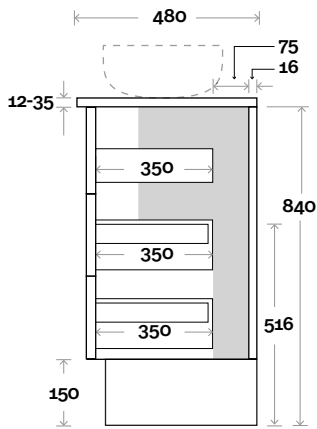

MARQUIS

Gold

Gold 1 600mm all drawer centre basin

Top Thickness

Stone Ambassador: 20mm
 Caesarstone: 20mm
 Dekton: 12mm
 Vasari: 12mm
 Symphony: 20mm
 Timber: 30-35mm (Above counter only)

Note:

• Stone & Timber waste centre:
 300mm std (may vary depending on basin)

 Plumbing allowance

PLUMBING

CONFIGURATION

Kick

Legs

Wallmount

Top Drawer Box

All measurements are in 'mm' and are approximate and to be used as a guide only. Installation preparations are not recommended without product onsite.