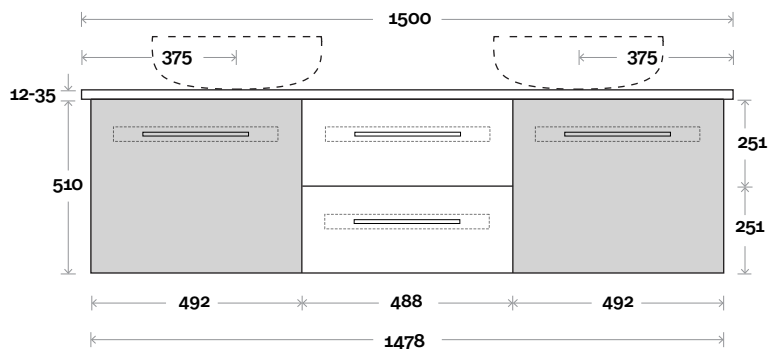

 Plumbing allowance

PLUMBING

CONFIGURATION

Kick

Legs

Wallmount

All measurements are in 'mm' and are approximate and to be used as a guide only. Installation preparations are not recommended without product onsite.