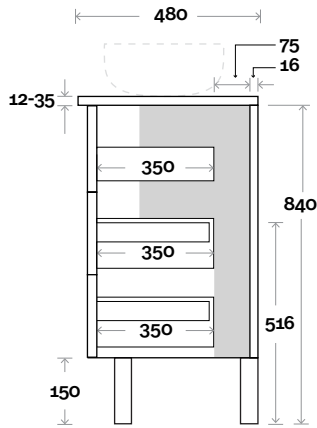

 **Plumbing allowance**

PLUMBING

CONFIGURATION

Kick

Legs

Wallmount

Top Drawer Box

MARQUIS

Gold

Gold 18 1800mm single basin

Top Thickness

- Stone Ambassador: 20mm
- Caesarstone: 20mm
- Dekton: 12mm
- Vasari: 12mm
- Symphony: 20mm
- Timber: 30-35mm (Above counter only)

Note:

- Stone & Timber waste centre: 900 mm std (may vary depending on basin)