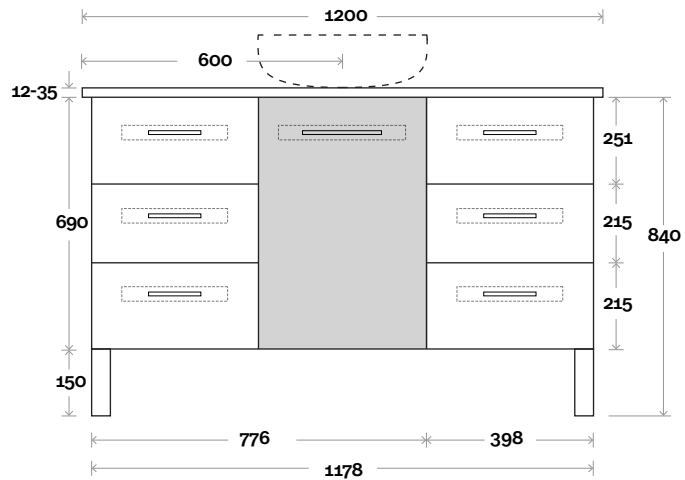

MARQUIS

Gold

Gold 9 1200mm centre basin

Top Thickness

Stone Ambassador: 20mm
Caesarstone: 20mm
Dekton: 12mm
Vasari: 12mm
Symphony: 20mm
Timber: 30-35mm (Above counter only)

Note:

• Stone & Timber waste centre:
600 mm std (may vary depending on basin)

Plumbing allowance

PLUMBING

CONFIGURATION

Kick

Legs

Wallmount