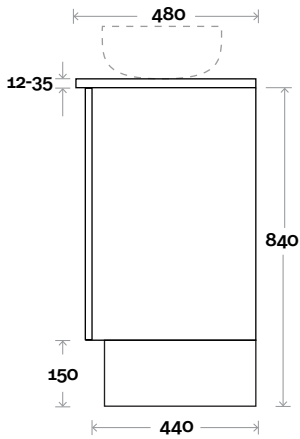

Gold 14 1500mm single basin

Top Thickness

- Stone Ambassador: 20mm
- Caesarstone: 20mm
- Dekton: 12mm
- Vasari: 12mm
- Symphony: 20mm
- Timber: 30-35mm (Above counter only)

Note:

- Stone & Timber waste centre: 750 mm std (may vary depending on basin)

 Plumbing allowance

PLUMBING

CONFIGURATION

Kick

Legs

Wallmount

All measurements are in 'mm' and are approximate and to be used as a guide only. Installation preparations are not recommended without product onsite.

MARQUIS

Gold

Gold 15 1500mm double basin

Top Thickness

Stone Ambassador: 20mm
 Caesarstone: 20mm
 Dekton: 12mm
 Vasari: 12mm
 Symphony: 20mm
 Timber: 30-35mm (Above counter only)

Note:

• Stone & Timber waste centre:
 375 mm std (may vary depending on basin)