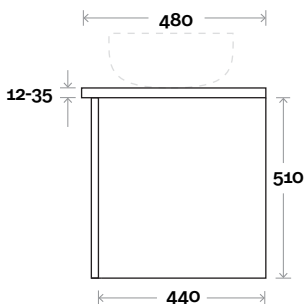

MARQUIS

Gold

Gold 18 1800mm single basin

Top Thickness

- Stone Ambassador: 20mm
- Caesarstone: 20mm
- Dekton: 12mm
- Vasari: 12mm
- Symphony: 20mm
- Timber: 30-35mm (Above counter only)

Note:

- Stone & Timber waste centre: 900 mm std (may vary depending on basin)

Plumbing allowance

PLUMBING

CONFIGURATION

Kick

Legs

Wallmount