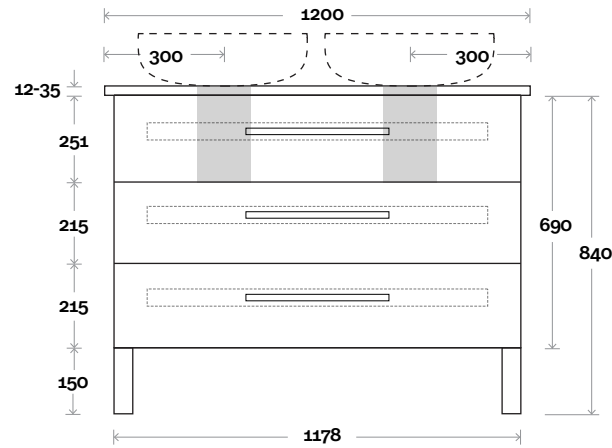

MARQUIS

Gold

Gold 8D 1200mm all drawer double basin

Top Thickness

- Stone Ambassador: 20mm
- Caesarstone: 20mm
- Dekton: 12mm
- Vasari: 12mm
- Symphony: 20mm
- Timber: 30-35mm (Above counter only)

Note:

- Stone & Timber waste centre: 300 mm std (may vary depending on basin)

Plumbing allowance

PLUMBING

CONFIGURATION

Kick

Legs

Wallmount

Top Drawer Box

All measurements are in 'mm' and are approximate and to be used as a guide only. Installation preparations are not recommended without product onsite.

MARQUIS

Gold

Gold 9 1200mm centre basin

Top Thickness

Stone Ambassador: 20mm
 Caesarstone: 20mm
 Dekton: 12mm
 Vasari: 12mm
 Symphony: 20mm
 Timber: 30-35mm (Above counter only)

Note:

• Stone & Timber waste centre:
 600 mm std (may vary depending on basin)