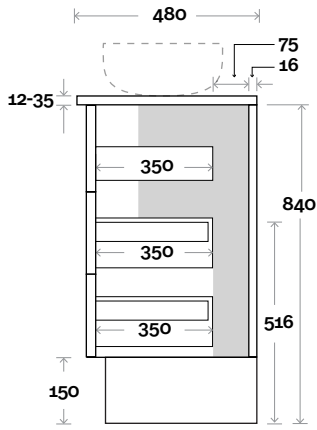

Gold 8S 1200mm all drawer centre basin

Top Thickness

Stone Ambassador: 20mm
 Caesarstone: 20mm
 Dekton: 12mm
 Vasari: 12mm
 Symphony: 20mm
 Timber: 30-35mm (Above counter only)

Note:

• Stone & Timber waste centre:
 600 mm std (may vary depending on basin)

 Plumbing allowance

PLUMBING

CONFIGURATION

Kick

Legs

Wallmount

Top Drawer Box

All measurements are in 'mm' and are approximate and to be used as a guide only. Installation preparations are not recommended without product onsite.