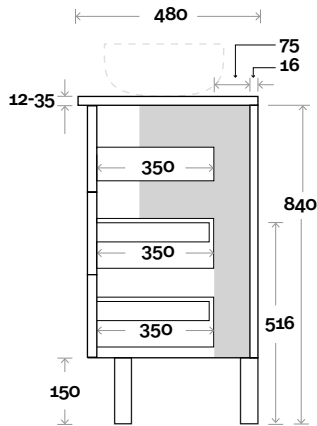

 Plumbing allowance

PLUMBING

CONFIGURATION

Kick

Legs

Wallmount

Top Drawer Box

All measurements are in 'mm' and are approximate and to be used as a guide only. Installation preparations are not recommended without product onsite.