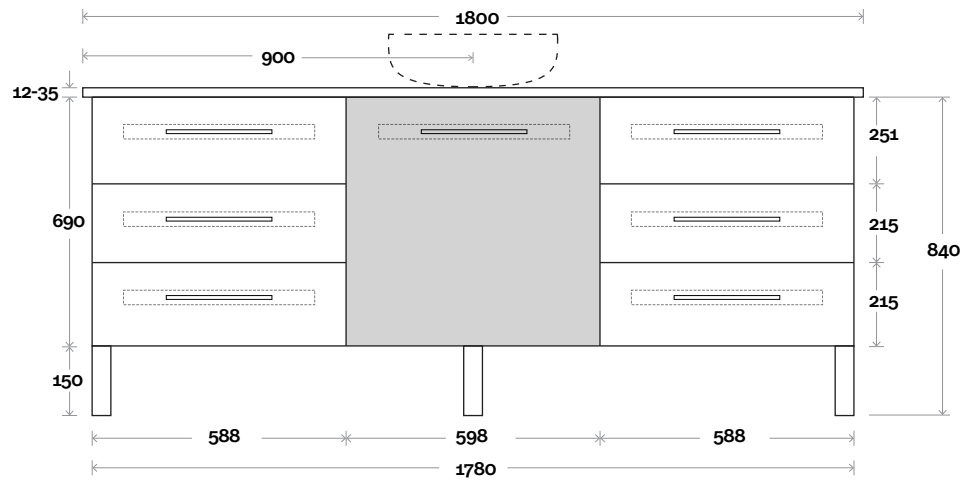

MARQUIS

Gold

Gold 18 1800mm single basin

Top Thickness

- Stone Ambassador: 20mm
- Caesarstone: 20mm
- Dekton: 12mm
- Vasari: 12mm
- Symphony: 20mm
- Timber: 30-35mm (Above counter only)

Note:

- Stone & Timber waste centre: 900 mm std (may vary depending on basin)

Plumbing allowance

PLUMBING

CONFIGURATION

Kick

Legs

Wallmount