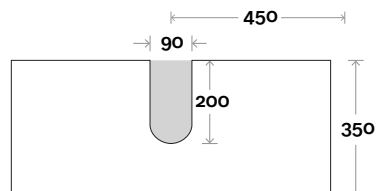

Top Drawer Box