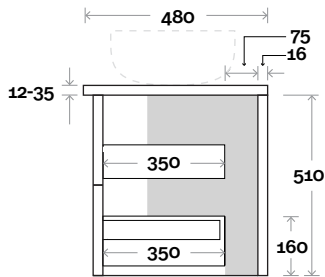

 Plumbing allowance

PLUMBING

CONFIGURATION

Kick

Legs

Wallmount

Top Drawer Box

All measurements are in 'mm' and are approximate and to be used as a guide only. Installation preparations are not recommended without product onsite.