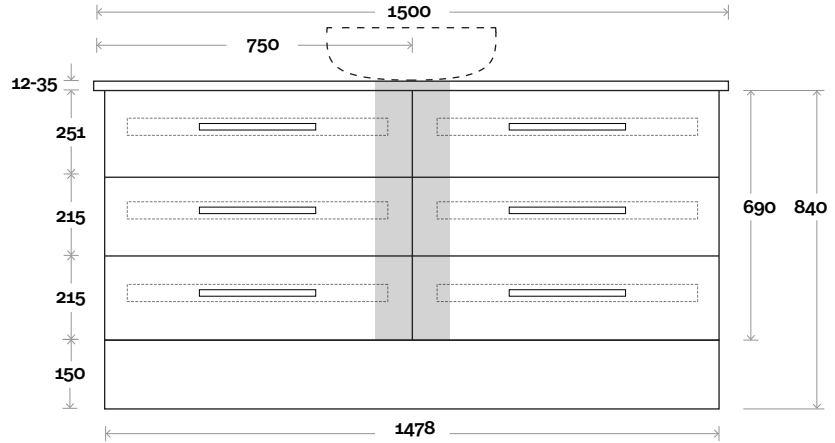

MARQUIS

Gold

Gold 12 1500mm all drawer centre basin

Top Thickness

Stone Ambassador: 20mm
Caesarstone: 20mm
Dekton: 12mm
Vasari: 12mm
Symphony: 20mm
Timber: 30-35mm (Above counter only)

Note:

• Stone & Timber waste centre:
750 mm std (may vary depending on basin)

Plumbing allowance

PLUMBING

CONFIGURATION

Kick