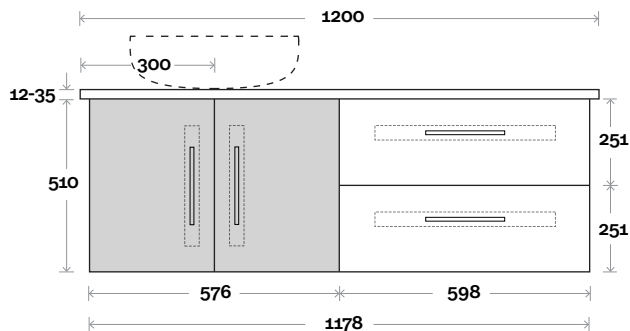

MARQUIS

Gold

Gold 10 1200mm off centre basin

Top Thickness

Stone Ambassador: 20mm
Caesarstone: 20mm
Dekton: 12mm
Vasari: 12mm
Symphony: 20mm
Timber: 30-35mm (Above counter only)

Note:

- Stone & Timber waste centre: 300 mm std (may vary depending on basin)
- Left or Right hand basin

Plumbing allowance

PLUMBING

CONFIGURATION

Kick

Legs

Wallmount