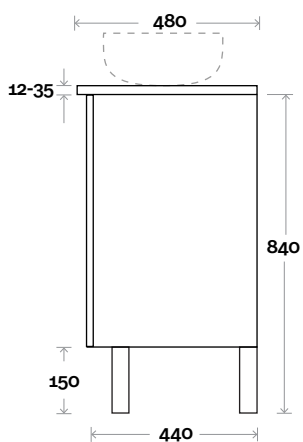

Timber: 30-35mm (Above counter only)

Note:

- Stone & Timber waste centre: 450 mm std (may vary depending on basin)

Plumbing allowance

PLUMBING

CONFIGURATION

Kick

Legs

Wallmount

MARQUIS

Gold

Gold 7 900mm off centre basin

Top Thickness

- Stone Ambassador: 20mm
- Caesarstone: 20mm
- Dekton: 12mm
- Vasari: 12mm
- Symphony: 20mm
- Timber: 30-35mm (Above counter only)

Note:

- Stone & Timber waste centre: 300 mm std (may vary depending on basin)
- Left or Right hand basin