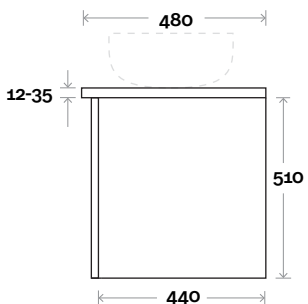

 Plumbing allowance

PLUMBING

CONFIGURATION

Kick

Legs

Wallmount

All measurements are in 'mm' and are approximate and to be used as a guide only. Installation preparations are not recommended without product onsite.

MARQUIS

Gold

Gold 17 1800mm all drawer double basin

Top Thickness

- Stone Ambassador: 20mm
- Caesarstone: 20mm
- Dekton: 12mm
- Vasari: 12mm
- Symphony: 20mm
- Timber: 30-35mm (Above counter only)

Note:

- Stone & Timber waste centre: 450 mm std (may vary depending on basin)