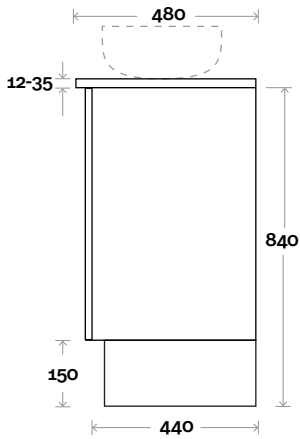

MARQUIS

Gold

Gold 18 1800mm single basin

Top Thickness

- Stone Ambassador: 20mm
- Caesarstone: 20mm
- Dekton: 12mm
- Vasari: 12mm
- Symphony: 20mm
- Timber: 30-35mm (Above counter only)

Note:

- Stone & Timber waste centre: 900 mm std (may vary depending on basin)

Plumbing allowance

PLUMBING

CONFIGURATION

Kick