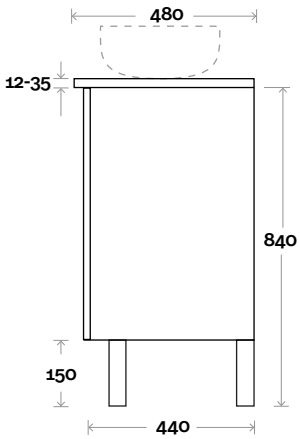

MARQUIS

Gold

Gold 9 1200mm centre basin

Top Thickness

Stone Ambassador: 20mm
Caesarstone: 20mm
Dekton: 12mm
Vasari: 12mm
Symphony: 20mm
Timber: 30-35mm (Above counter only)

Note:

• Stone & Timber waste centre:
600 mm std (may vary depending on basin)

Plumbing allowance

PLUMBING

CONFIGURATION

Kick

Legs

Wallmount