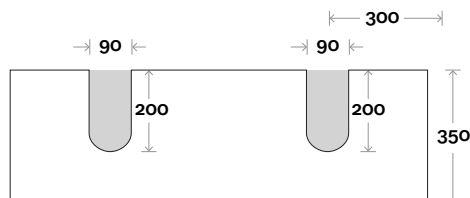

Plumbing allowance

PLUMBING

CONFIGURATION

Kick

Legs

Wallmount

Top Drawer Box

All measurements are in 'mm' and are approximate and to be used as a guide only. Installation preparations are not recommended without product onsite.