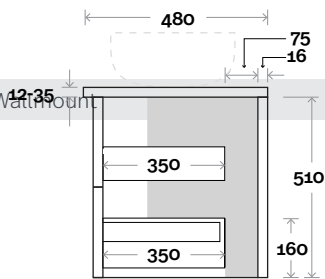

Gold 3 750mm all drawer centre basin

Top Thickness

Stone Ambassador: 20mm
 Caesarstone: 20mm
 Dekton: 12mm
 Vasari: 12mm
 Symphony: 20mm
 Timber: 30-35mm (Above counter only)

Note:

• Stone & Timber waste centre:
 375 mm std (may vary depending on basin)

Plumbing allowance

PLUMBING

CONFIGURATION

Kick

Legs

Wallmount

Top Drawer Box

All measurements are in 'mm' and are approximate and to be used as a guide only. Installation preparations are not recommended without product onsite.

MARQUIS

Gold

Gold 4 750mm centre basin

Top Thickness

Stone Ambassador: 20mm
 Caesarstone: 20mm
 Dekton: 12mm
 Vasari: 12mm
 Symphony: 20mm
 Timber: 30-35mm (Above counter only)

Note:

• Stone & Timber waste centre:
 375 mm std (may vary depending on basin)