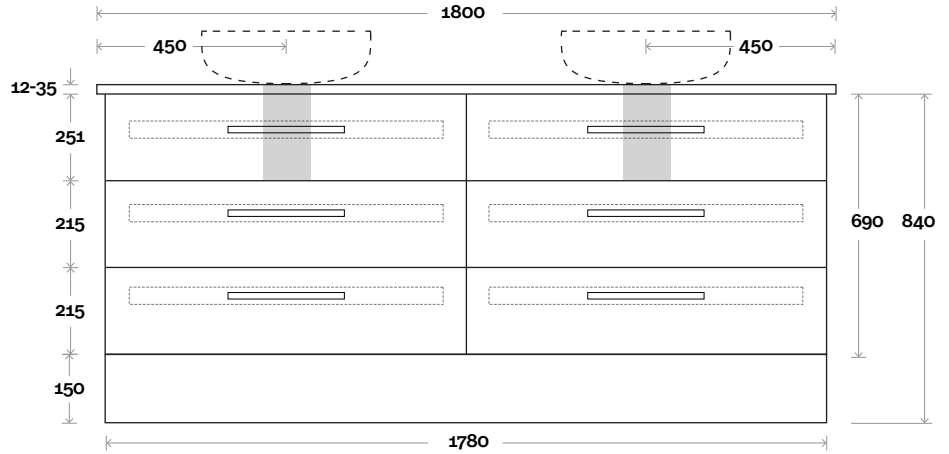

MARQUIS

Gold

Gold 17 1800mm all drawer double basin

Top Thickness

- Stone Ambassador: 20mm
- Caesarstone: 20mm
- Dekton: 12mm
- Vasari: 12mm
- Symphony: 20mm
- Timber: 30-35mm (Above counter only)

Note:

- Stone & Timber waste centre: 450 mm std (may vary depending on basin)

Plumbing allowance

PLUMBING

CONFIGURATION

Kick