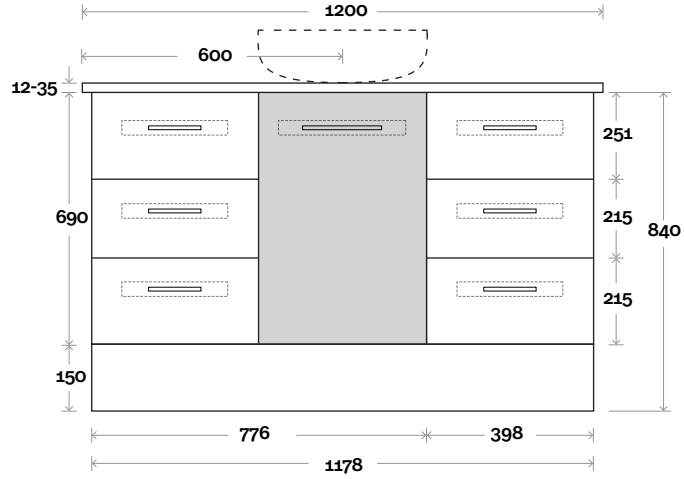

MARQUIS

Gold

Gold 9 1200mm centre basin

Top Thickness

Stone Ambassador: 20mm
Caesarstone: 20mm
Dekton: 12mm
Vasari: 12mm
Symphony: 20mm
Timber: 30-35mm (Above counter only)

Note:

• Stone & Timber waste centre:
600 mm std (may vary depending on basin)

Plumbing allowance

PLUMBING

CONFIGURATION

Kick