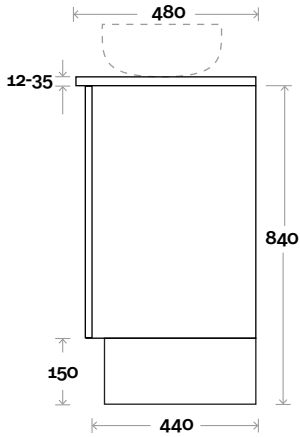

MARQUIS

Gold

Gold 7 900mm off centre basin

Top Thickness

- Stone Ambassador: 20mm
- Caesarstone: 20mm
- Dekton: 12mm
- Vasari: 12mm
- Symphony: 20mm
- Timber: 30-35mm (Above counter only)

Note:

- Stone & Timber waste centre: 300 mm std (may vary depending on basin)
- Left or Right hand basin

Plumbing allowance

PLUMBING

CONFIGURATION

Kick