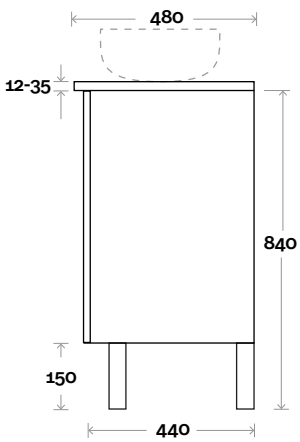

MARQUIS

Gold

Gold 2 600mm centre basin

Top Thickness

- Stone Ambassador: 20mm
- Caesarstone: 20mm
- Dekton: 12mm
- Vasari: 12mm
- Symphony: 20mm
- Timber: 30-35mm (Above counter only)

Note:

- Stone & Timber waste centre: 300mm std (may vary depending on basin)

Plumbing allowance

PLUMBING

CONFIGURATION

Kick

Legs

Wallmount