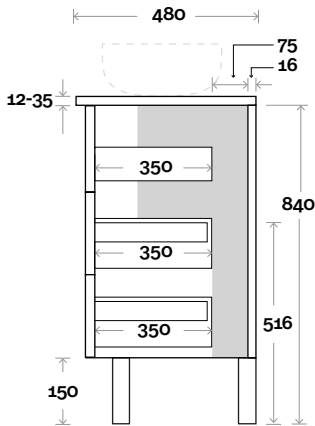

Plumbing allowance

PLUMBING

CONFIGURATION

Kick

Legs

Wallmount

Top Drawer Box

All measurements are in 'mm' and are approximate and to be used as a guide only. Installation preparations are not recommended without product onsite.