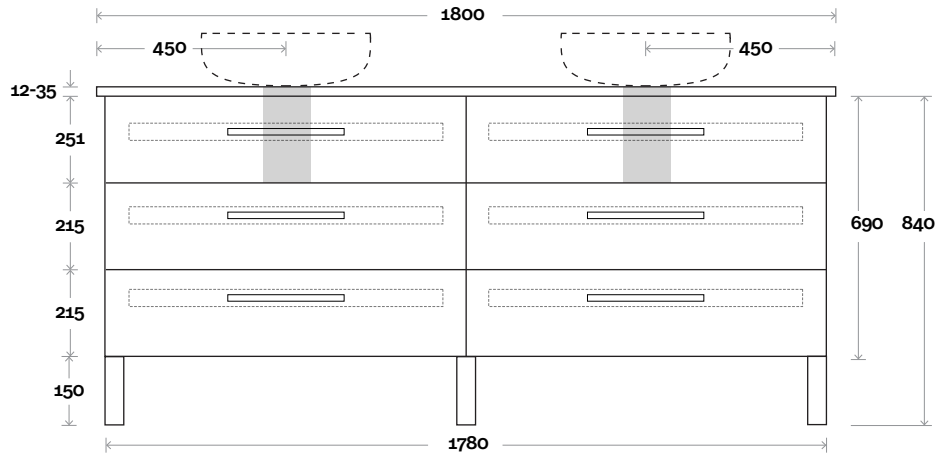

 **Plumbing allowance**

PLUMBING

CONFIGURATION

Kick

Legs

Wallmount

Top Drawer Box

MARQUIS

Gold

Gold 18 1800mm single basin

Top Thickness

- Stone Ambassador: 20mm
- Caesarstone: 20mm
- Dekton: 12mm
- Vasari: 12mm
- Symphony: 20mm
- Timber: 30-35mm (Above counter only)

Note:

- Stone & Timber waste centre: 900 mm std (may vary depending on basin)