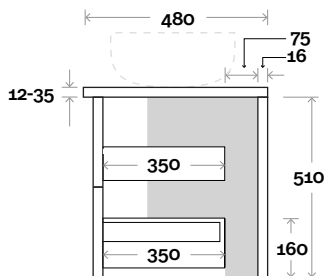

MARQUIS

Gold

Gold 1 600mm all drawer centre basin

Top Thickness

Stone Ambassador: 20mm
 Caesarstone: 20mm
 Dekton: 12mm
 Vasari: 12mm
 Symphony: 20mm
 Timber: 30-35mm (Above counter only)

Note:

• Stone & Timber waste centre:
 300mm std (may vary depending on basin)

 Plumbing allowance

PLUMBING

CONFIGURATION

Kick

Legs

Wallmount

Top Drawer Box

All measurements are in 'mm' and are approximate and to be used as a guide only. Installation preparations are not recommended without product onsite.