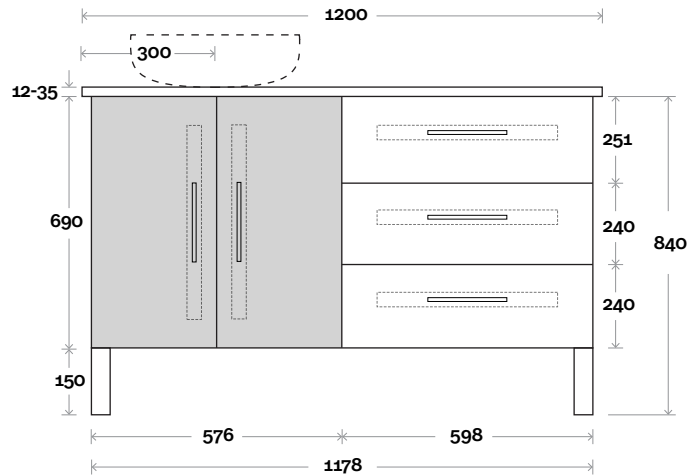

MARQUIS

Gold

Gold 10 1200mm off centre basin

Top Thickness

Stone Ambassador: 20mm
Caesarstone: 20mm
Dekton: 12mm
Vasari: 12mm
Symphony: 20mm
Timber: 30-35mm (Above counter only)

Note:

- Stone & Timber waste centre: 300 mm std (may vary depending on basin)
- Left or Right hand basin

Plumbing allowance

PLUMBING

CONFIGURATION

Kick

Legs

Wallmount