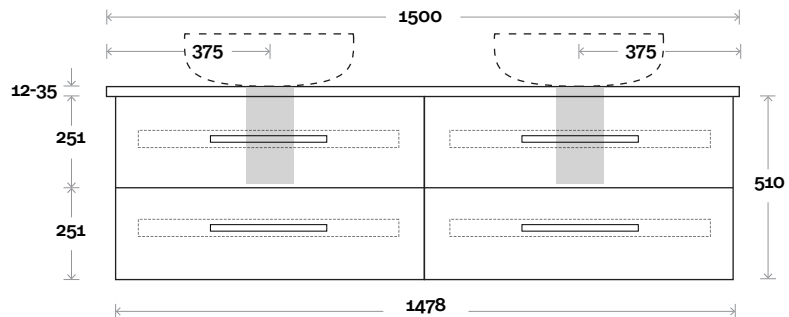

MARQUIS

Gold

Gold 13 1500mm all drawer double basin

Top Thickness

- Stone Ambassador: 20mm
- Caesarstone: 20mm
- Dekton: 12mm
- Vasari: 12mm
- Symphony: 20mm
- Timber: 30-35mm (Above counter only)

Note:

- Stone & Timber waste centre: 375 mm std (may vary depending on basin)

Plumbing allowance

PLUMBING

CONFIGURATION

Kick

Legs

Wallmount

Top Drawer Box