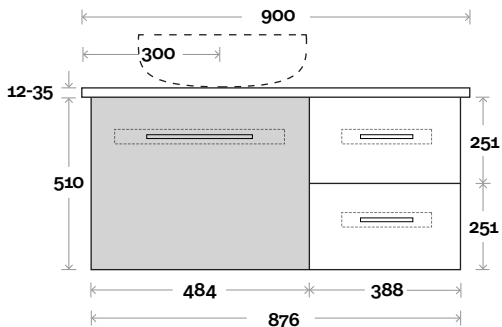

MARQUIS

Gold

Gold 7 900mm off centre basin

Top Thickness

- Stone Ambassador: 20mm
- Caesarstone: 20mm
- Dekton: 12mm
- Vasari: 12mm
- Symphony: 20mm
- Timber: 30-35mm (Above counter only)

Note:

- Stone & Timber waste centre: 300 mm std (may vary depending on basin)
- Left or Right hand basin

Plumbing allowance

PLUMBING

CONFIGURATION

Kick

Legs

Wallmount