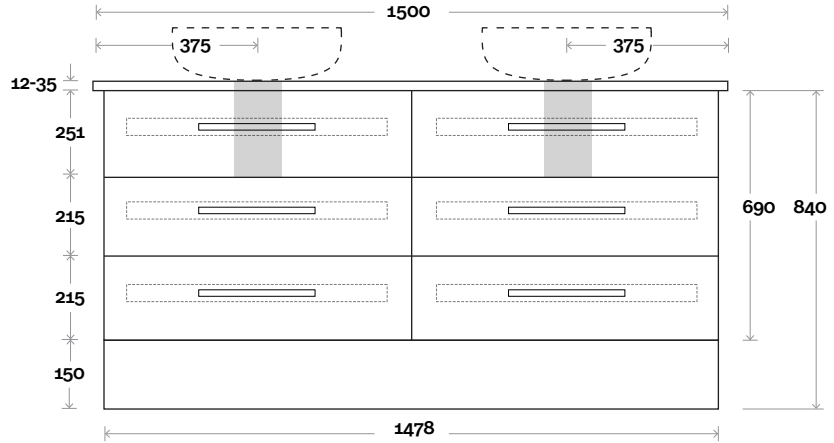

MARQUIS

Gold

Gold 13 1500mm all drawer double basin

Top Thickness

- Stone Ambassador: 20mm
- Caesarstone: 20mm
- Dekton: 12mm
- Vasari: 12mm
- Symphony: 20mm
- Timber: 30-35mm (Above counter only)

Note:

- Stone & Timber waste centre: 375 mm std (may vary depending on basin)

Plumbing allowance

PLUMBING

CONFIGURATION

Kick