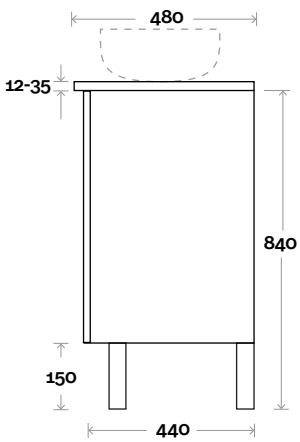

Gold 14 1500mm single basin

Top Thickness

- Stone Ambassador: 20mm
- Caesarstone: 20mm
- Dekton: 12mm
- Vasari: 12mm
- Symphony: 20mm
- Timber: 30-35mm (Above counter only)

Note:

- Stone & Timber waste centre: 750 mm std (may vary depending on basin)

 Plumbing allowance

PLUMBING

CONFIGURATION

Kick

Legs

Wallmount

All measurements are in 'mm' and are approximate and to be used as a guide only. Installation preparations are not recommended without product onsite.

MARQUIS

Gold

Gold 15 1500mm double basin

Top Thickness

Stone Ambassador: 20mm
 Caesarstone: 20mm
 Dekton: 12mm
 Vasari: 12mm
 Symphony: 20mm
 Timber: 30-35mm (Above counter only)

Note:

• Stone & Timber waste centre:
 375 mm std (may vary depending on basin)