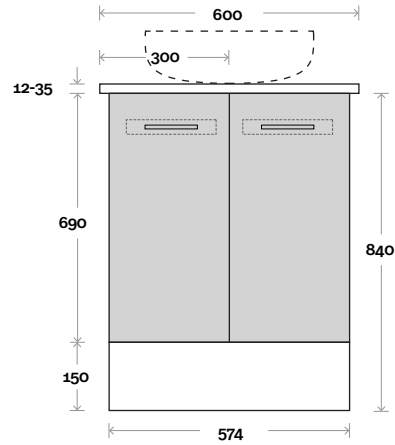

MARQUIS

Gold

Gold 2 600mm centre basin

Top Thickness

- Stone Ambassador: 20mm
- Caesarstone: 20mm
- Dekton: 12mm
- Vasari: 12mm
- Symphony: 20mm
- Timber: 30-35mm (Above counter only)

Note:

- Stone & Timber waste centre: 300mm std (may vary depending on basin)

Plumbing allowance

PLUMBING

CONFIGURATION

Kick