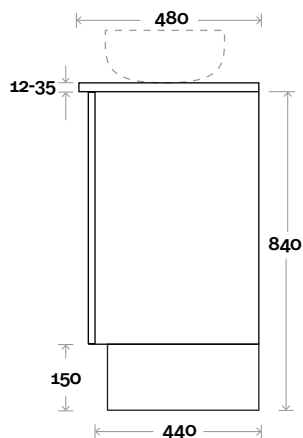

Gold

Gold 6 900mm centre basin

Top Thickness

Stone Ambassador: 20mm

Caesarstone: 20mm

Dekton: 12mm

Vasari: 12mm

Symphony: 20mm

Timber: 30-35mm (Above counter only)

Note:

- Stone & Timber waste centre: 450 mm std (may vary depending on basin)

Plumbing allowance

PLUMBING

CONFIGURATION

Kick

Legs

Wallmount

MARQUIS

Gold

Gold 7 900mm off centre basin

Top Thickness

- Stone Ambassador: 20mm
- Caesarstone: 20mm
- Dekton: 12mm
- Vasari: 12mm
- Symphony: 20mm
- Timber: 30-35mm (Above counter only)

Note:

- Stone & Timber waste centre: 300 mm std (may vary depending on basin)
- Left or Right hand basin