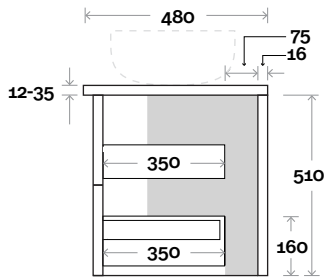

MARQUIS

Gold

Gold 5 900mm all drawer centre basin

Top Thickness

Stone Ambassador: 20mm
 Caesarstone: 20mm
 Dekton: 12mm
 Vasari: 12mm
 Symphony: 20mm
 Timber: 30-35mm (Above counter only)

Note:

• Stone & Timber waste centre:
 450 mm std (may vary depending on basin)

Plumbing allowance

PLUMBING

CONFIGURATION

Kick

Legs

Wallmount

Top Drawer Box

MARQUIS