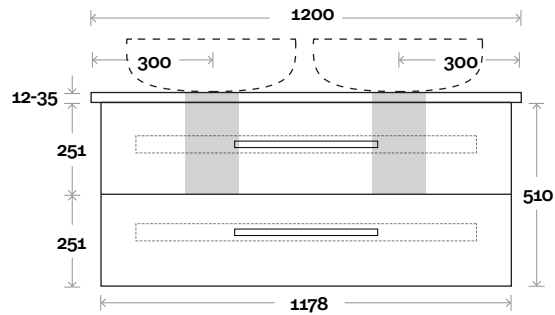

MARQUIS

Gold

Gold 8D 1200mm all drawer double basin

Top Thickness

- Stone Ambassador: 20mm
- Caesarstone: 20mm
- Dekton: 12mm
- Vasari: 12mm
- Symphony: 20mm
- Timber: 30-35mm (Above counter only)

Note:

- Stone & Timber waste centre: 300 mm std (may vary depending on basin)

Plumbing allowance

PLUMBING

CONFIGURATION

Kick

Legs

Wallmount

Top Drawer Box

All measurements are in 'mm' and are approximate and to be used as a guide only. Installation preparations are not recommended without product onsite.

MARQUIS

Gold

Gold 9 1200mm centre basin

Top Thickness

Stone Ambassador: 20mm
 Caesarstone: 20mm
 Dekton: 12mm
 Vasari: 12mm
 Symphony: 20mm
 Timber: 30-35mm (Above counter only)

Note:

• Stone & Timber waste centre:
 600 mm std (may vary depending on basin)