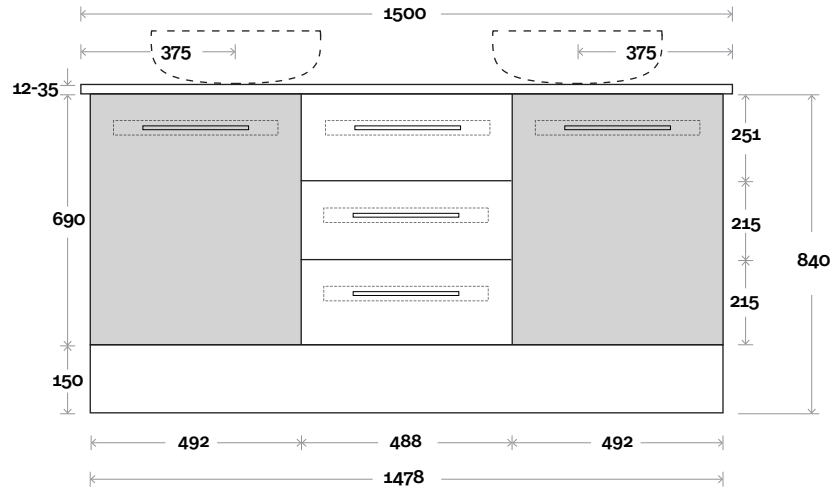

 Plumbing allowance

PLUMBING

CONFIGURATION

Kick

Legs

Wallmount

All measurements are in 'mm' and are approximate and to be used as a guide only. Installation preparations are not recommended without product onsite.

MARQUIS

Gold

Gold 15 1500mm double basin

Top Thickness

Stone Ambassador: 20mm
 Caesarstone: 20mm
 Dekton: 12mm
 Vasari: 12mm
 Symphony: 20mm
 Timber: 30-35mm (Above counter only)

Note:

• Stone & Timber waste centre:
 375 mm std (may vary depending on basin)