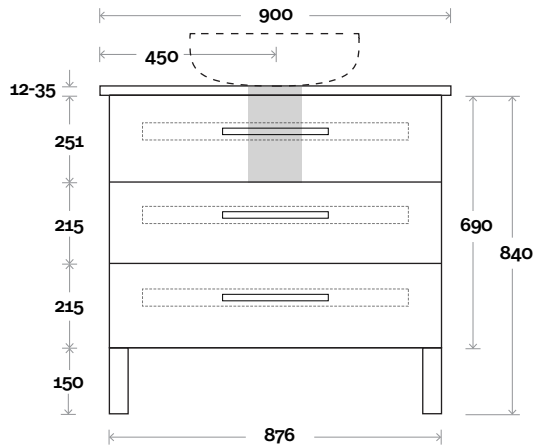

MARQUIS

Gold

Gold 5 900mm all drawer centre basin

Top Thickness

Stone Ambassador: 20mm
Caesarstone: 20mm
Dekton: 12mm
Vasari: 12mm
Symphony: 20mm
Timber: 30-35mm (Above counter only)

Note:

• Stone & Timber waste centre:
450 mm std (may vary depending on basin)

Plumbing allowance

PLUMBING

CONFIGURATION

Kick

Legs

Wallmount

Top Drawer Box