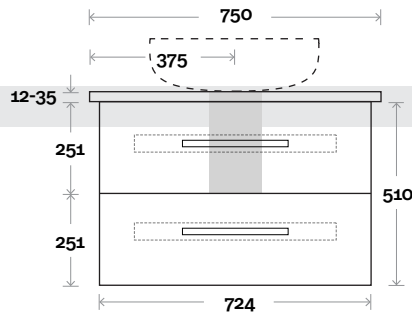

Gold 3 750mm all drawer centre basin

Top Thickness

Stone Ambassador: 20mm
 Caesarstone: 20mm
 Dekton: 12mm
 Vasari: 12mm
 Symphony: 20mm
 Timber: 30-35mm (Above counter only)

Note:

• Stone & Timber waste centre:
 375 mm std (may vary depending on basin)

Plumbing allowance

PLUMBING

CONFIGURATION

Kick

Legs

Wallmount

Top Drawer Box

All measurements are in 'mm' and are approximate and to be used as a guide only. Installation preparations are not recommended without product onsite.

MARQUIS

Gold

Gold 4 750mm centre basin

Top Thickness

Stone Ambassador: 20mm
 Caesarstone: 20mm
 Dekton: 12mm
 Vasari: 12mm
 Symphony: 20mm
 Timber: 30-35mm (Above counter only)

Note:

• Stone & Timber waste centre:
 375 mm std (may vary depending on basin)