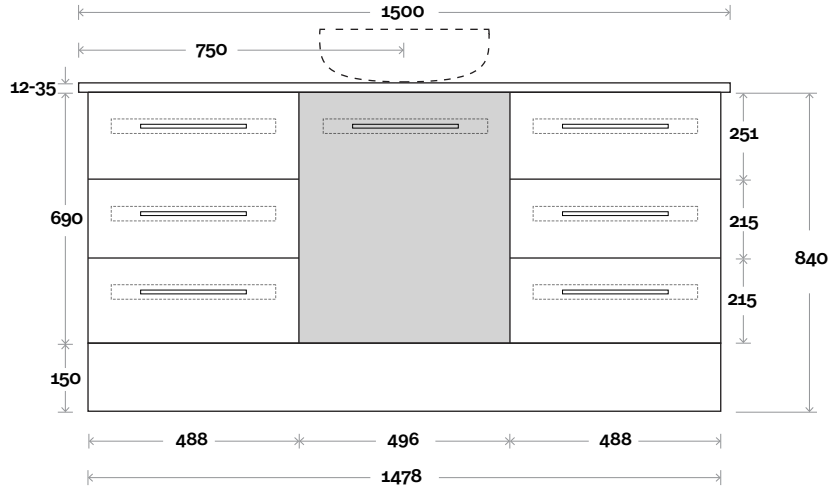

MARQUIS Gold

Gold 14 1500mm single basin

Top Thickness

- Stone Ambassador: 20mm
- Caesarstone: 20mm
- Dekton: 12mm
- Vasari: 12mm
- Symphony: 20mm
- Timber: 30-35mm (Above counter only)

Note:

- Stone & Timber waste centre: 750 mm std (may vary depending on basin)

Plumbing allowance

PLUMBING

CONFIGURATION

Kick