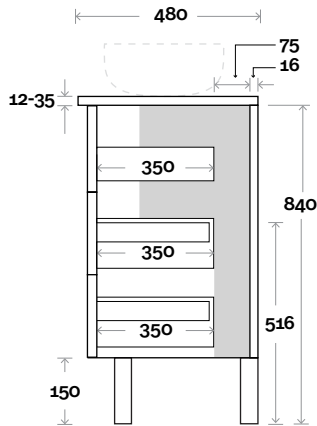

MARQUIS

Gold

Gold 13 1500mm all drawer double basin

Top Thickness

- Stone Ambassador: 20mm
- Caesarstone: 20mm
- Dekton: 12mm
- Vasari: 12mm
- Symphony: 20mm
- Timber: 30-35mm (Above counter only)

Note:

- Stone & Timber waste centre: 375 mm std (may vary depending on basin)

Plumbing allowance

PLUMBING

CONFIGURATION

Kick

Legs

Wallmount

Top Drawer Box