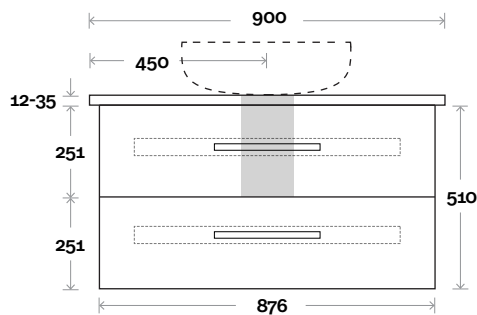

MARQUIS

Gold

Gold 5 900mm all drawer centre basin

Top Thickness

Stone Ambassador: 20mm
Caesarstone: 20mm
Dekton: 12mm
Vasari: 12mm
Symphony: 20mm
Timber: 30-35mm (Above counter only)

Note:

• Stone & Timber waste centre:
450 mm std (may vary depending on basin)

Plumbing allowance

PLUMBING

CONFIGURATION

Kick

Legs

Wallmount

Top Drawer Box