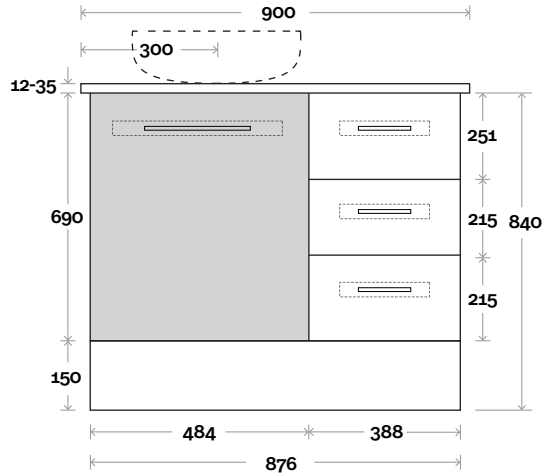

MARQUIS

Gold

Gold 7 900mm off centre basin

Top Thickness

- Stone Ambassador: 20mm
- Caesarstone: 20mm
- Dekton: 12mm
- Vasari: 12mm
- Symphony: 20mm
- Timber: 30-35mm (Above counter only)

Note:

- Stone & Timber waste centre: 300 mm std (may vary depending on basin)
- Left or Right hand basin

Plumbing allowance

PLUMBING

CONFIGURATION

Kick