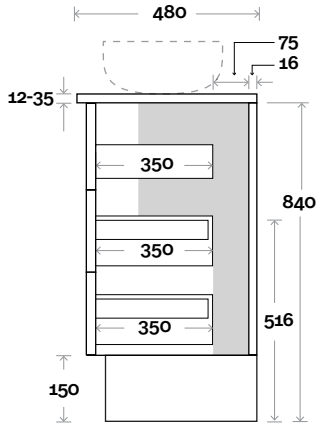

MARQUIS

Gold

Gold 13 1500mm all drawer double basin

Top Thickness

- Stone Ambassador: 20mm
- Caesarstone: 20mm
- Dekton: 12mm
- Vasari: 12mm
- Symphony: 20mm
- Timber: 30-35mm (Above counter only)

Note:

- Stone & Timber waste centre: 375 mm std (may vary depending on basin)

Plumbing allowance

PLUMBING

CONFIGURATION

Kick