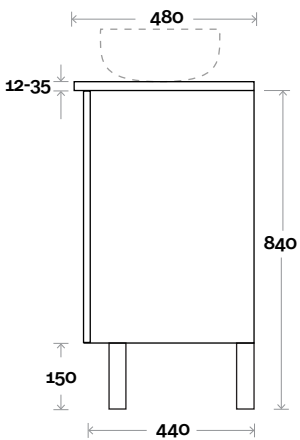

MARQUIS

Gold

Gold 15 1500mm double basin

Top Thickness

Stone Ambassador: 20mm
 Caesarstone: 20mm
 Dekton: 12mm
 Vasari: 12mm
 Symphony: 20mm
 Timber: 30-35mm (Above counter only)

Note:

• Stone & Timber waste centre:
 375 mm std (may vary depending on basin)

 Plumbing allowance

PLUMBING

CONFIGURATION

Kick

Legs

Wallmount

All measurements are in 'mm' and are approximate and to be used as a guide only. Installation preparations are not recommended without product onsite.

MARQUIS

Gold

Gold 17 1800mm all drawer double basin

Top Thickness

- Stone Ambassador: 20mm
- Caesarstone: 20mm
- Dekton: 12mm
- Vasari: 12mm
- Symphony: 20mm
- Timber: 30-35mm (Above counter only)

Note:

- Stone & Timber waste centre: 450 mm std (may vary depending on basin)