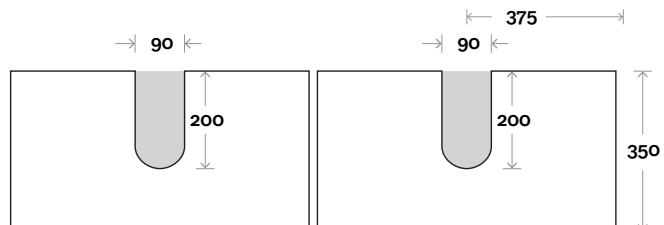

Top Drawer Box