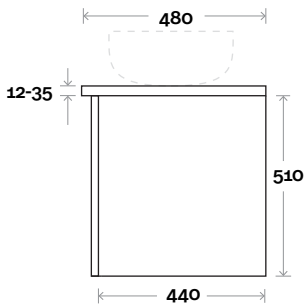

MARQUIS

Gold

Gold 10 1200mm off centre basin

Top Thickness

Stone Ambassador: 20mm
Caesarstone: 20mm
Dekton: 12mm
Vasari: 12mm
Symphony: 20mm
Timber: 30-35mm (Above counter only)

Note:

- Stone & Timber waste centre: 300 mm std (may vary depending on basin)
- Left or Right hand basin

Plumbing allowance

PLUMBING

CONFIGURATION

Kick

Legs

Wallmount