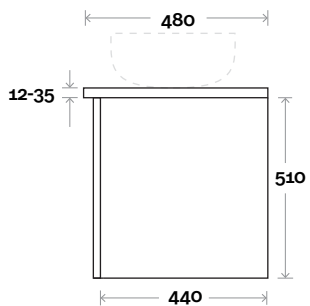

MARQUIS

Gold

Gold 2 600mm centre basin

Top Thickness

- Stone Ambassador: 20mm
- Caesarstone: 20mm
- Dekton: 12mm
- Vasari: 12mm
- Symphony: 20mm
- Timber: 30-35mm (Above counter only)

Note:

- Stone & Timber waste centre: 300mm std (may vary depending on basin)

Plumbing allowance

PLUMBING

CONFIGURATION

Kick

Legs

Wallmount