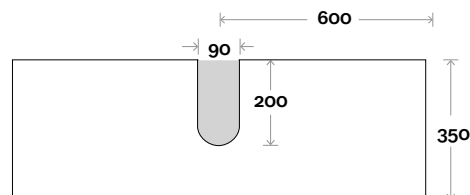

 Plumbing allowance

PLUMBING

CONFIGURATION

Kick

Legs

Wallmount

Top Drawer Box

All measurements are in 'mm' and are approximate and to be used as a guide only. Installation preparations are not recommended without product onsite.