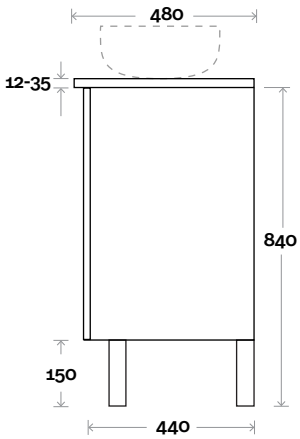

MARQUIS

Gold

Gold 10 1200mm off centre basin

Top Thickness

Stone Ambassador: 20mm
Caesarstone: 20mm
Dekton: 12mm
Vasari: 12mm
Symphony: 20mm
Timber: 30-35mm (Above counter only)

Note:

- Stone & Timber waste centre: 300 mm std (may vary depending on basin)
- Left or Right hand basin

Plumbing allowance

PLUMBING

CONFIGURATION

Kick

Legs

Wallmount