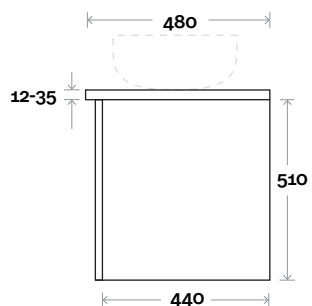

Timber: 30-35mm (Above counter only)

Note:

- Stone & Timber waste centre: 450 mm std (may vary depending on basin)

Plumbing allowance

PLUMBING

CONFIGURATION

Kick

Legs

Wallmount

MARQUIS

Gold

Gold 7 900mm off centre basin

Top Thickness

- Stone Ambassador: 20mm
- Caesarstone: 20mm
- Dekton: 12mm
- Vasari: 12mm
- Symphony: 20mm
- Timber: 30-35mm (Above counter only)

Note:

- Stone & Timber waste centre: 300 mm std (may vary depending on basin)
- Left or Right hand basin