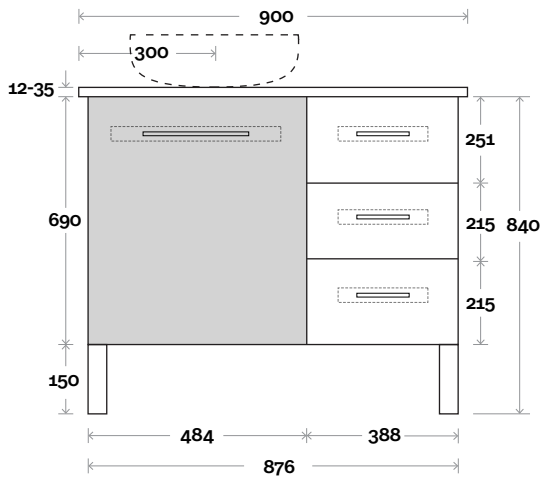

MARQUIS

Gold

Gold 7 900mm off centre basin

Top Thickness

- Stone Ambassador: 20mm
- Caesarstone: 20mm
- Dekton: 12mm
- Vasari: 12mm
- Symphony: 20mm
- Timber: 30-35mm (Above counter only)

Note:

- Stone & Timber waste centre: 300 mm std (may vary depending on basin)
- Left or Right hand basin

Plumbing allowance

PLUMBING

CONFIGURATION

Kick

Legs

Wallmount