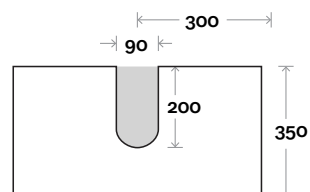

MARQUIS

Gold

Gold 1 600mm all drawer centre basin

Top Thickness

Stone Ambassador: 20mm
 Caesarstone: 20mm
 Dekton: 12mm
 Vasari: 12mm
 Symphony: 20mm
 Timber: 30-35mm (Above counter only)

Note:

• Stone & Timber waste centre:
 300mm std (may vary depending on basin)

 Plumbing allowance

PLUMBING

CONFIGURATION

Kick

Legs

Wallmount

Top Drawer Box

All measurements are in 'mm' and are approximate and to be used as a guide only. Installation preparations are not recommended without product onsite.

MARQUIS

Gold

Gold 2 600mm centre basin

Top Thickness

- Stone Ambassador: 20mm
- Caesarstone: 20mm
- Dekton: 12mm
- Vasari: 12mm
- Symphony: 20mm
- Timber: 30-35mm (Above counter only)

Note:

- Stone & Timber waste centre: 300mm std (may vary depending on basin)

Gold 3 750mm all drawer centre basin

Top Thickness

Stone Ambassador: 20mm
 Caesarstone: 20mm
 Dekton: 12mm
 Vasari: 12mm
 Symphony: 20mm
 Timber: 30-35mm (Above counter only)

Note:

• Stone & Timber waste centre:
 375 mm std (may vary depending on basin)