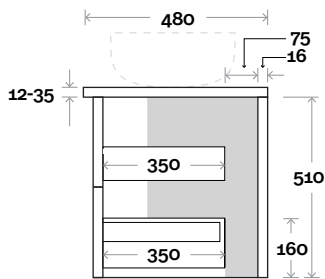

Plumbing allowance

PLUMBING

CONFIGURATION

Kick

Legs

Wallmount

Top Drawer Box

All measurements are in 'mm' and are approximate and to be used as a guide only. Installation preparations are not recommended without product onsite.