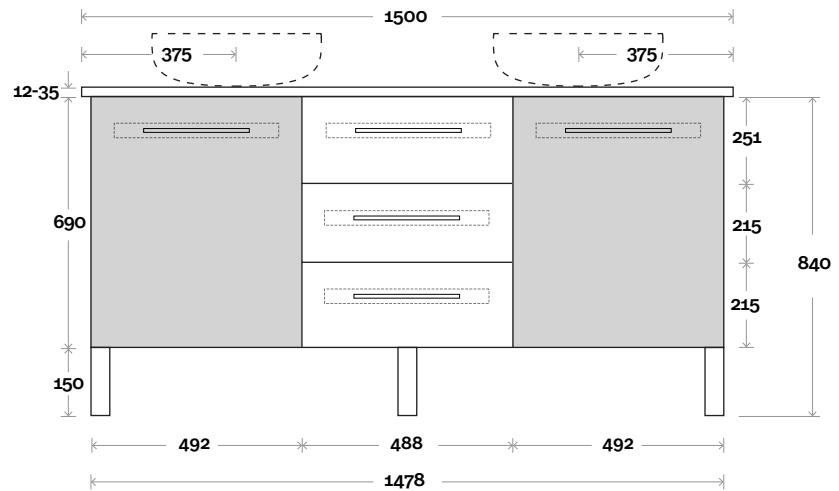

 Plumbing allowance

PLUMBING

CONFIGURATION

Kick

Legs

Wallmount

All measurements are in 'mm' and are approximate and to be used as a guide only. Installation preparations are not recommended without product onsite.