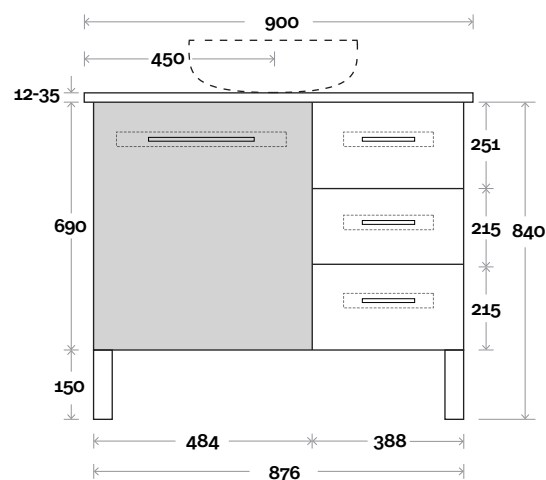

Timber: 30-35mm (Above counter only)

Note:

- Stone & Timber waste centre: 450 mm std (may vary depending on basin)

Plumbing allowance

PLUMBING

CONFIGURATION

Kick

Legs