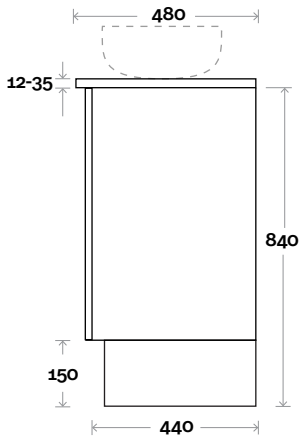

Gold 14 1500mm single basin

Top Thickness

- Stone Ambassador: 20mm
- Caesarstone: 20mm
- Dekton: 12mm
- Vasari: 12mm
- Symphony: 20mm
- Timber: 30-35mm (Above counter only)

Note:

- Stone & Timber waste centre: 750 mm std (may vary depending on basin)

 Plumbing allowance

PLUMBING

CONFIGURATION

Kick

Legs

Wallmount

All measurements are in 'mm' and are approximate and to be used as a guide only. Installation preparations are not recommended without product onsite.