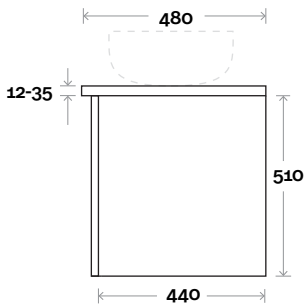

MARQUIS

Gold

Gold 9 1200mm centre basin

Top Thickness

Stone Ambassador: 20mm
Caesarstone: 20mm
Dekton: 12mm
Vasari: 12mm
Symphony: 20mm
Timber: 30-35mm (Above counter only)

Note:

• Stone & Timber waste centre:
600 mm std (may vary depending on basin)

Plumbing allowance

PLUMBING

CONFIGURATION

Kick

Legs

Wallmount