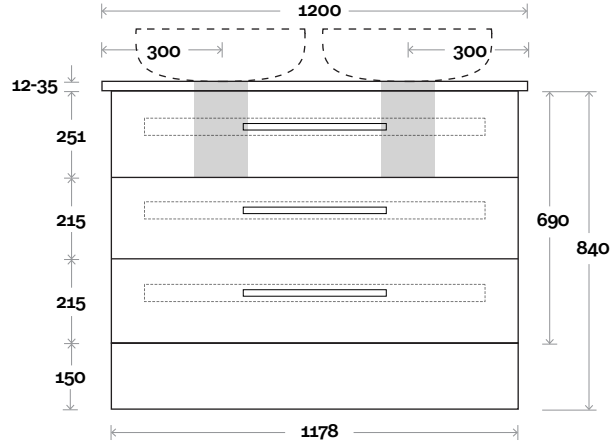

MARQUIS

Gold

Gold 8D 1200mm all drawer double basin

Top Thickness

- Stone Ambassador: 20mm
- Caesarstone: 20mm
- Dekton: 12mm
- Vasari: 12mm
- Symphony: 20mm
- Timber: 30-35mm (Above counter only)

Note:

- Stone & Timber waste centre: 300 mm std (may vary depending on basin)

Plumbing allowance

PLUMBING

CONFIGURATION

Kick