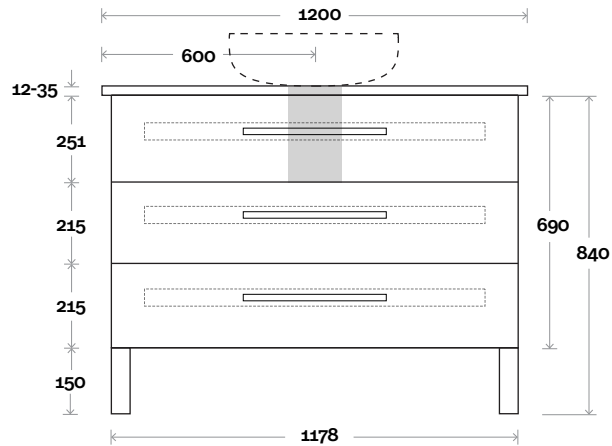

Gold 8S 1200mm all drawer centre basin

Top Thickness

Stone Ambassador: 20mm
 Caesarstone: 20mm
 Dekton: 12mm
 Vasari: 12mm
 Symphony: 20mm
 Timber: 30-35mm (Above counter only)

Note:

• Stone & Timber waste centre:
 600 mm std (may vary depending on basin)

 Plumbing allowance

PLUMBING

CONFIGURATION

Kick

Legs

Wallmount

Top Drawer Box

All measurements are in 'mm' and are approximate and to be used as a guide only. Installation preparations are not recommended without product onsite.

MARQUIS

Gold

Gold 8D 1200mm all drawer double basin

Top Thickness

- Stone Ambassador: 20mm
- Caesarstone: 20mm
- Dekton: 12mm
- Vasari: 12mm
- Symphony: 20mm
- Timber: 30-35mm (Above counter only)

Note:

- Stone & Timber waste centre: 300 mm std (may vary depending on basin)