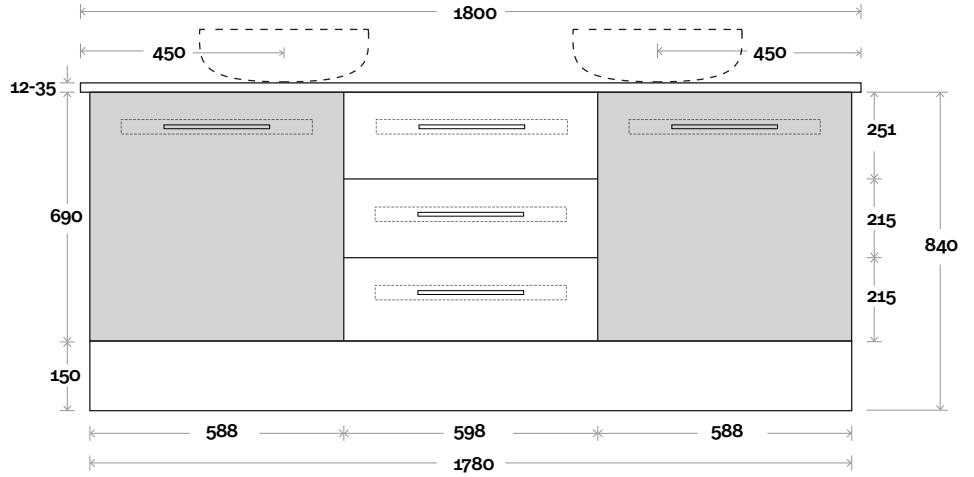

MARQUIS

Gold

Gold 19 1800mm double basin

Top Thickness

Stone Ambassador: 20mm
Caesarstone: 20mm
Dekton: 12mm
Vasari: 12mm
Symphony: 20mm
Timber: 30-35mm (Above counter only)

Note:

• Stone & Timber waste centre:
450 mm std (may vary depending on basin)

Plumbing allowance

PLUMBING

CONFIGURATION

Kick