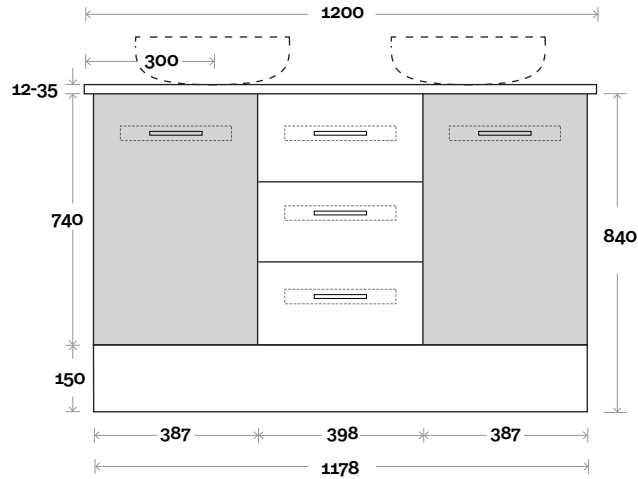

Gold 11 1200mm double basin

Top Thickness

Stone Ambassador: 20mm
 Caesarstone: 20mm
 Dekton: 12mm
 Vasari: 12mm
 Symphony: 20mm
 Timber: 30-35mm (Above counter only)

Note:

• Stone & Timber waste centre:
 300 mm std (may vary depending on basin)

 Plumbing allowance

PLUMBING

CONFIGURATION

Kick

Legs

Wallmount

All measurements are in 'mm' and are approximate and to be used as a guide only. Installation preparations are not recommended without product onsite.