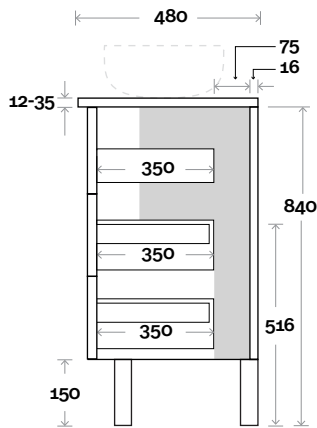

MARQUIS

Gold

Gold 1 600mm all drawer centre basin

Top Thickness

Stone Ambassador: 20mm
 Caesarstone: 20mm
 Dekton: 12mm
 Vasari: 12mm
 Symphony: 20mm
 Timber: 30-35mm (Above counter only)

Note:

• Stone & Timber waste centre:
 300mm std (may vary depending on basin)

 Plumbing allowance

PLUMBING

CONFIGURATION

Kick

Legs

Wallmount

Top Drawer Box

All measurements are in 'mm' and are approximate and to be used as a guide only. Installation preparations are not recommended without product onsite.