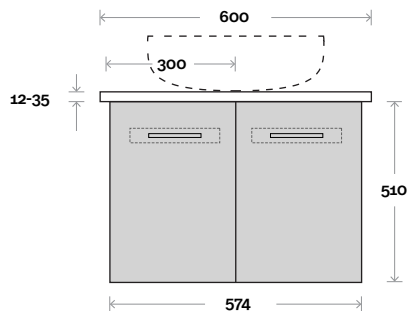

MARQUIS

Gold

Gold 2 600mm centre basin

Top Thickness

- Stone Ambassador: 20mm
- Caesarstone: 20mm
- Dekton: 12mm
- Vasari: 12mm
- Symphony: 20mm
- Timber: 30-35mm (Above counter only)

Note:

- Stone & Timber waste centre: 300mm std (may vary depending on basin)

Plumbing allowance

PLUMBING

CONFIGURATION

Kick

Legs

Wallmount