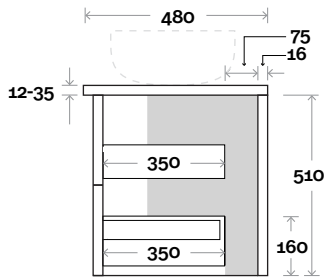

MARQUIS

Gold

Gold 13 1500mm all drawer double basin

Top Thickness

- Stone Ambassador: 20mm
- Caesarstone: 20mm
- Dekton: 12mm
- Vasari: 12mm
- Symphony: 20mm
- Timber: 30-35mm (Above counter only)

Note:

- Stone & Timber waste centre: 375 mm std (may vary depending on basin)

Plumbing allowance

PLUMBING

CONFIGURATION

Kick

Legs

Wallmount

Top Drawer Box