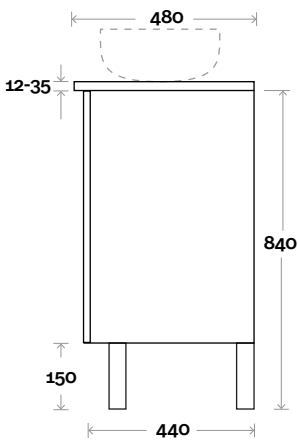

Gold 11 1200mm double basin

Top Thickness

Stone Ambassador: 20mm
 Caesarstone: 20mm
 Dekton: 12mm
 Vasari: 12mm
 Symphony: 20mm
 Timber: 30-35mm (Above counter only)

Note:

• Stone & Timber waste centre:
 300 mm std (may vary depending on basin)

 Plumbing allowance

PLUMBING

CONFIGURATION

Kick

Legs

Wallmount

All measurements are in 'mm' and are approximate and to be used as a guide only. Installation preparations are not recommended without product onsite.

MARQUIS

Gold

Gold 12 1500mm all drawer centre basin

Top Thickness

Stone Ambassador: 20mm
 Caesarstone: 20mm
 Dekton: 12mm
 Vasari: 12mm
 Symphony: 20mm
 Timber: 30-35mm (Above counter only)

Note:

• Stone & Timber waste centre:
 750 mm std (may vary depending on basin)