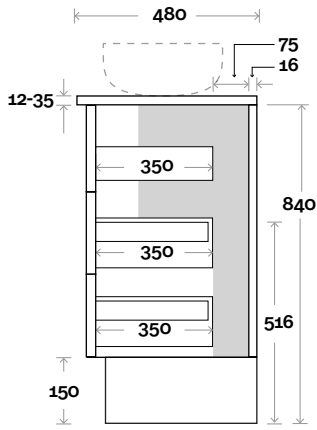

Gold 3 750mm all drawer centre basin

Top Thickness

Stone Ambassador: 20mm
 Caesarstone: 20mm
 Dekton: 12mm
 Vasari: 12mm
 Symphony: 20mm
 Timber: 30-35mm (Above counter only)

Note:

• Stone & Timber waste centre:
 375 mm std (may vary depending on basin)

Plumbing allowance

PLUMBING

CONFIGURATION

Kick

Legs

Wallmount

Top Drawer Box

All measurements are in 'mm' and are approximate and to be used as a guide only. Installation preparations are not recommended without product onsite.