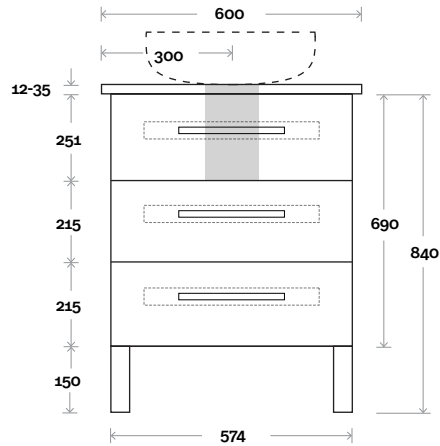

MARQUIS

Gold

Gold 1 600mm all drawer centre basin

Top Thickness

Stone Ambassador: 20mm
 Caesarstone: 20mm
 Dekton: 12mm
 Vasari: 12mm
 Symphony: 20mm
 Timber: 30-35mm (Above counter only)

Note:

• Stone & Timber waste centre:
 300mm std (may vary depending on basin)

 Plumbing allowance

PLUMBING

CONFIGURATION

Kick

Legs

Wallmount

Top Drawer Box

All measurements are in 'mm' and are approximate and to be used as a guide only. Installation preparations are not recommended without product onsite.

MARQUIS

Gold

Gold 2 600mm centre basin

Top Thickness

- Stone Ambassador: 20mm
- Caesarstone: 20mm
- Dekton: 12mm
- Vasari: 12mm
- Symphony: 20mm
- Timber: 30-35mm (Above counter only)

Note:

- Stone & Timber waste centre: 300mm std (may vary depending on basin)

Gold 3 750mm all drawer centre basin

Top Thickness

Stone Ambassador: 20mm
 Caesarstone: 20mm
 Dekton: 12mm
 Vasari: 12mm
 Symphony: 20mm
 Timber: 30-35mm (Above counter only)

Note:

• Stone & Timber waste centre:
 375 mm std (may vary depending on basin)