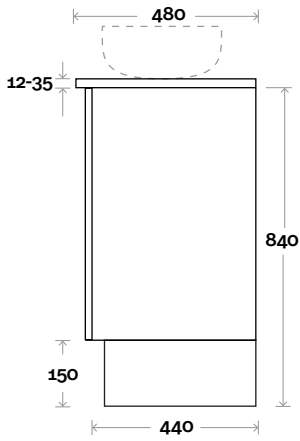

MARQUIS

Gold

Gold 19 1800mm double basin

Top Thickness

Stone Ambassador: 20mm
Caesarstone: 20mm
Dekton: 12mm
Vasari: 12mm
Symphony: 20mm
Timber: 30-35mm (Above counter only)

Note:

• Stone & Timber waste centre:
450 mm std (may vary depending on basin)

Plumbing allowance

PLUMBING

CONFIGURATION

Kick