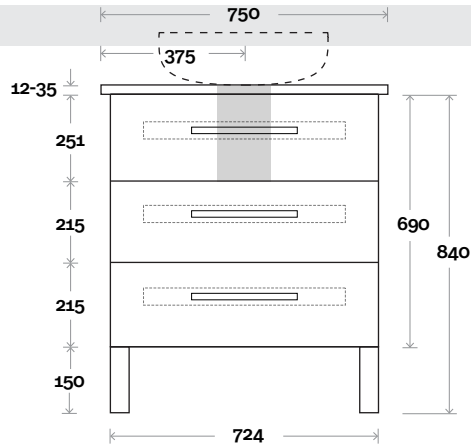

Gold 3 750mm all drawer centre basin

Top Thickness

Stone Ambassador: 20mm
 Caesarstone: 20mm
 Dekton: 12mm
 Vasari: 12mm
 Symphony: 20mm
 Timber: 30-35mm (Above counter only)

Note:

• Stone & Timber waste centre:
 375 mm std (may vary depending on basin)

Plumbing allowance

PLUMBING

CONFIGURATION

Kick

Legs

Wallmount

Top Drawer Box

All measurements are in 'mm' and are approximate and to be used as a guide only. Installation preparations are not recommended without product onsite.

MARQUIS

Gold

Gold 4 750mm centre basin

Top Thickness

Stone Ambassador: 20mm
 Caesarstone: 20mm
 Dekton: 12mm
 Vasari: 12mm
 Symphony: 20mm
 Timber: 30-35mm (Above counter only)

Note:

• Stone & Timber waste centre:
 375 mm std (may vary depending on basin)

MARQUIS

Gold

Gold 5 900mm all drawer centre basin

Top Thickness

Stone Ambassador: 20mm
 Caesarstone: 20mm
 Dekton: 12mm
 Vasari: 12mm
 Symphony: 20mm
 Timber: 30-35mm (Above counter only)

Note:

• Stone & Timber waste centre:
 450 mm std (may vary depending on basin)