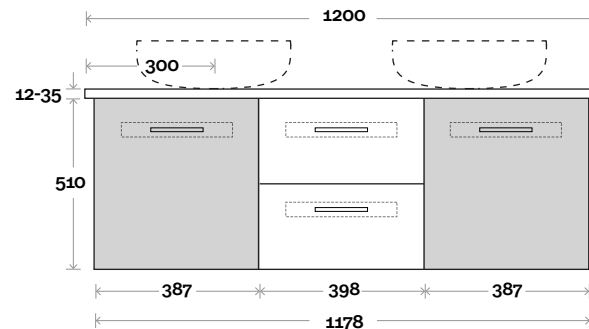

Gold 11 1200mm double basin

Top Thickness

Stone Ambassador: 20mm
 Caesarstone: 20mm
 Dekton: 12mm
 Vasari: 12mm
 Symphony: 20mm
 Timber: 30-35mm (Above counter only)

Note:

• Stone & Timber waste centre:
 300 mm std (may vary depending on basin)

 Plumbing allowance

PLUMBING

CONFIGURATION

Kick

Legs

Wallmount

All measurements are in 'mm' and are approximate and to be used as a guide only. Installation preparations are not recommended without product onsite.

MARQUIS

Gold

Gold 12 1500mm all drawer centre basin

Top Thickness

Stone Ambassador: 20mm
 Caesarstone: 20mm
 Dekton: 12mm
 Vasari: 12mm
 Symphony: 20mm
 Timber: 30-35mm (Above counter only)

Note:

• Stone & Timber waste centre:
 750 mm std (may vary depending on basin)