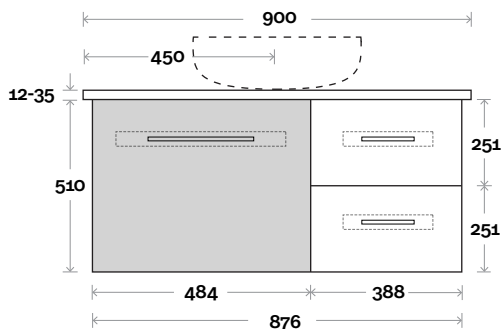

Timber: 30-35mm (Above counter only)

Note:

- Stone & Timber waste centre: 450 mm std (may vary depending on basin)

Plumbing allowance

PLUMBING

CONFIGURATION

Kick

Legs

Wallmount

MARQUIS

Gold

Gold 7 900mm off centre basin

Top Thickness

- Stone Ambassador: 20mm
- Caesarstone: 20mm
- Dekton: 12mm
- Vasari: 12mm
- Symphony: 20mm
- Timber: 30-35mm (Above counter only)

Note:

- Stone & Timber waste centre: 300 mm std (may vary depending on basin)
- Left or Right hand basin