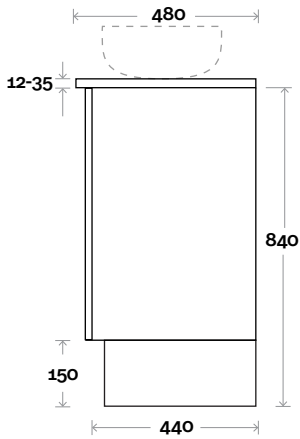

MARQUIS

Gold

Gold 2 600mm centre basin

Top Thickness

- Stone Ambassador: 20mm
- Caesarstone: 20mm
- Dekton: 12mm
- Vasari: 12mm
- Symphony: 20mm
- Timber: 30-35mm (Above counter only)

Note:

- Stone & Timber waste centre: 300mm std (may vary depending on basin)

Plumbing allowance

PLUMBING

CONFIGURATION

Kick