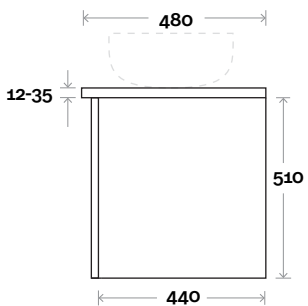

MARQUIS

Gold

Gold 4 750mm centre basin

Top Thickness

Stone Ambassador: 20mm
 Caesarstone: 20mm
 Dekton: 12mm
 Vasari: 12mm
 Symphony: 20mm
 Timber: 30-35mm (Above counter only)

Note:

• Stone & Timber waste centre:
 375 mm std (may vary depending on basin)

 Plumbing allowance

PLUMBING

CONFIGURATION

Kick

Legs

Wallmount

All measurements are in 'mm' and are approximate and to be used as a guide only. Installation preparations are not recommended without product onsite.

MARQUIS

Gold

Gold 5 900mm all drawer centre basin

Top Thickness

Stone Ambassador: 20mm
 Caesarstone: 20mm
 Dekton: 12mm
 Vasari: 12mm
 Symphony: 20mm
 Timber: 30-35mm (Above counter only)

Note:

• Stone & Timber waste centre:
 450 mm std (may vary depending on basin)