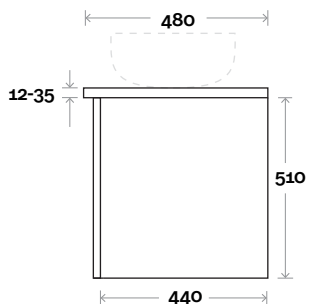

Gold 11 1200mm double basin

Top Thickness

Stone Ambassador: 20mm
 Caesarstone: 20mm
 Dekton: 12mm
 Vasari: 12mm
 Symphony: 20mm
 Timber: 30-35mm (Above counter only)

Note:

• Stone & Timber waste centre:
 300 mm std (may vary depending on basin)

 Plumbing allowance

PLUMBING

CONFIGURATION

Kick

Legs

Wallmount

All measurements are in 'mm' and are approximate and to be used as a guide only. Installation preparations are not recommended without product onsite.