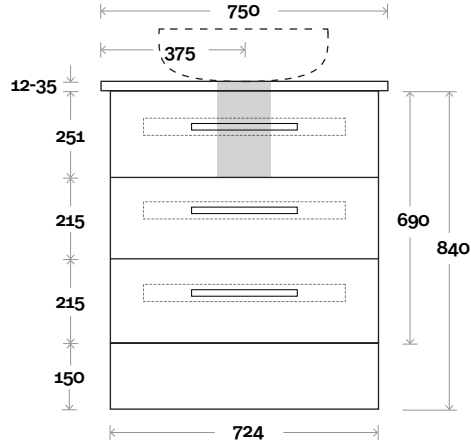

MARQUIS

Gold

Gold 1 600mm all drawer centre basin

Top Thickness

Stone Ambassador: 20mm
 Caesarstone: 20mm
 Dekton: 12mm
 Vasari: 12mm
 Symphony: 20mm
 Timber: 30-35mm (Above counter only)

Note:

• Stone & Timber waste centre:
 300mm std (may vary depending on basin)

Gold 3 750mm all drawer centre basin

Top Thickness

Stone Ambassador: 20mm
 Caesarstone: 20mm
 Dekton: 12mm
 Vasari: 12mm
 Symphony: 20mm
 Timber: 30-35mm (Above counter only)

Note:

• Stone & Timber waste centre:
 375 mm std (may vary depending on basin)

Plumbing allowance

PLUMBING

CONFIGURATION

Kick

Legs

Wallmount

Top Drawer Box

All measurements are in 'mm' and are approximate and to be used as a guide only. Installation preparations are not recommended without product onsite.

MARQUIS

Gold

Gold 4 750mm centre basin

Top Thickness

Stone Ambassador: 20mm
 Caesarstone: 20mm
 Dekton: 12mm
 Vasari: 12mm
 Symphony: 20mm
 Timber: 30-35mm (Above counter only)

Note:

• Stone & Timber waste centre:
 375 mm std (may vary depending on basin)