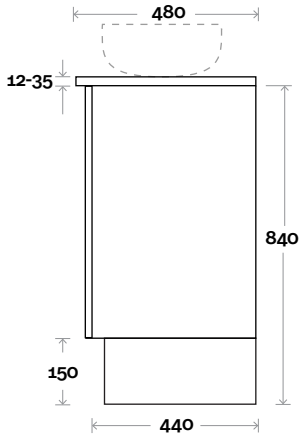

MARQUIS

Gold

Gold 9 1200mm centre basin

Top Thickness

Stone Ambassador: 20mm
Caesarstone: 20mm
Dekton: 12mm
Vasari: 12mm
Symphony: 20mm
Timber: 30-35mm (Above counter only)

Note:

• Stone & Timber waste centre:
600 mm std (may vary depending on basin)

Plumbing allowance

PLUMBING

CONFIGURATION

Kick