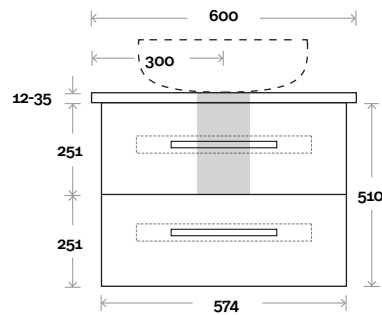

MARQUIS

Gold

Gold 1 600mm all drawer centre basin

Top Thickness

Stone Ambassador: 20mm
 Caesarstone: 20mm
 Dekton: 12mm
 Vasari: 12mm
 Symphony: 20mm
 Timber: 30-35mm (Above counter only)

Note:

• Stone & Timber waste centre:
 300mm std (may vary depending on basin)

 Plumbing allowance

PLUMBING

CONFIGURATION

Kick

Legs

Wallmount

Top Drawer Box

All measurements are in 'mm' and are approximate and to be used as a guide only. Installation preparations are not recommended without product onsite.

MARQUIS

Gold

Gold 2 600mm centre basin

Top Thickness

- Stone Ambassador: 20mm
- Caesarstone: 20mm
- Dekton: 12mm
- Vasari: 12mm
- Symphony: 20mm
- Timber: 30-35mm (Above counter only)

Note:

- Stone & Timber waste centre: 300mm std (may vary depending on basin)

Gold 3 750mm all drawer centre basin

Top Thickness

Stone Ambassador: 20mm
 Caesarstone: 20mm
 Dekton: 12mm
 Vasari: 12mm
 Symphony: 20mm
 Timber: 30-35mm (Above counter only)

Note:

• Stone & Timber waste centre:
 375 mm std (may vary depending on basin)