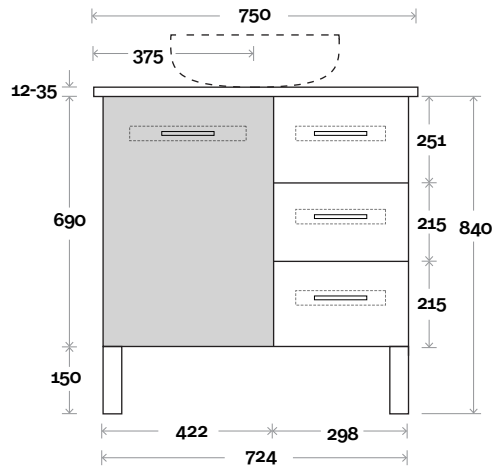

 Plumbing allowance

PLUMBING

CONFIGURATION

Kick

Legs

Wallmount

All measurements are in 'mm' and are approximate and to be used as a guide only. Installation preparations are not recommended without product onsite.