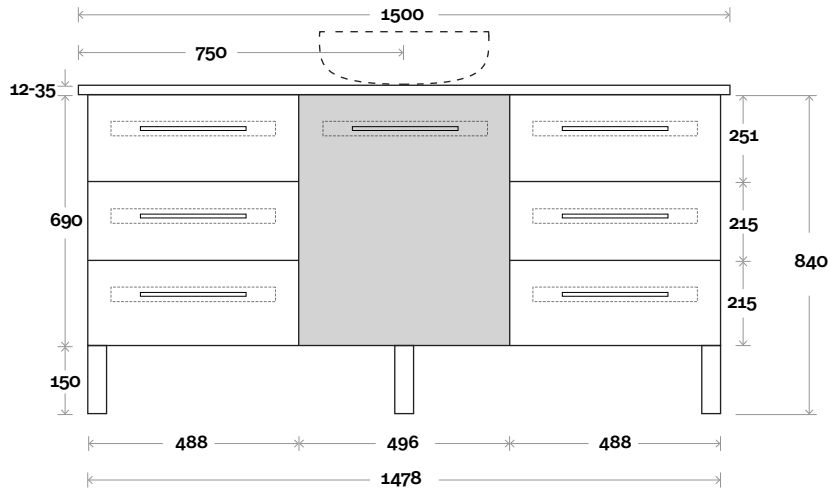

 Plumbing allowance

PLUMBING

CONFIGURATION

Kick

Legs

Wallmount

All measurements are in 'mm' and are approximate and to be used as a guide only. Installation preparations are not recommended without product onsite.