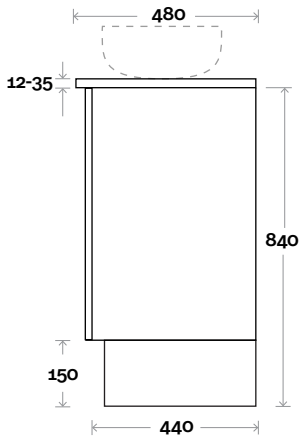

Gold 3 750mm all drawer centre basin

Top Thickness

Stone Ambassador: 20mm
 Caesarstone: 20mm
 Dekton: 12mm
 Vasari: 12mm
 Symphony: 20mm
 Timber: 30-35mm (Above counter only)

Note:

• Stone & Timber waste centre:
 375 mm std (may vary depending on basin)

Plumbing allowance

PLUMBING

CONFIGURATION

Kick

Legs

Wallmount

Top Drawer Box

All measurements are in 'mm' and are approximate and to be used as a guide only. Installation preparations are not recommended without product onsite.

MARQUIS

Gold

Gold 4 750mm centre basin

Top Thickness

Stone Ambassador: 20mm
 Caesarstone: 20mm
 Dekton: 12mm
 Vasari: 12mm
 Symphony: 20mm
 Timber: 30-35mm (Above counter only)

Note:

• Stone & Timber waste centre:
 375 mm std (may vary depending on basin)

 Plumbing allowance

PLUMBING

CONFIGURATION

Kick

Legs

Wallmount

All measurements are in 'mm' and are approximate and to be used as a guide only. Installation preparations are not recommended without product onsite.