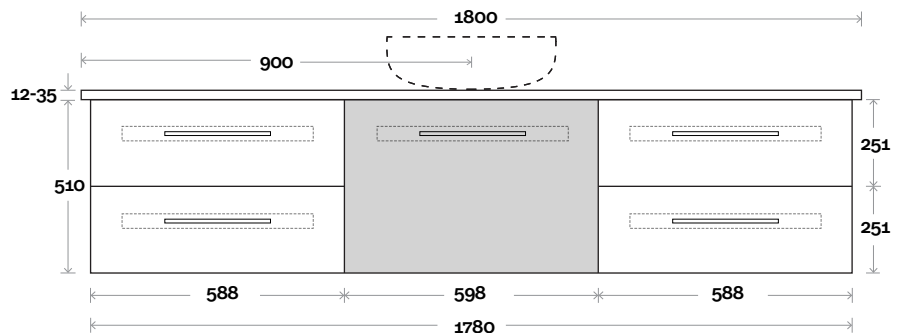

MARQUIS

Gold

Gold 18 1800mm single basin

Top Thickness

- Stone Ambassador: 20mm
- Caesarstone: 20mm
- Dekton: 12mm
- Vasari: 12mm
- Symphony: 20mm
- Timber: 30-35mm (Above counter only)

Note:

- Stone & Timber waste centre: 900 mm std (may vary depending on basin)

Plumbing allowance

PLUMBING

CONFIGURATION

Kick

Legs

Wallmount