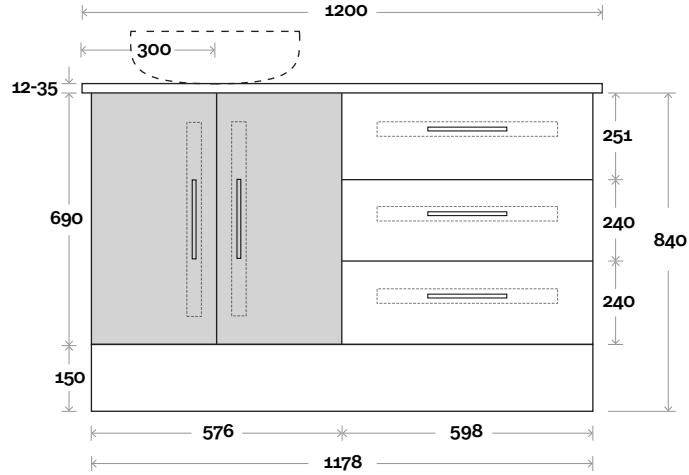

MARQUIS

Gold

Gold 10 1200mm off centre basin

Top Thickness

Stone Ambassador: 20mm
Caesarstone: 20mm
Dekton: 12mm
Vasari: 12mm
Symphony: 20mm
Timber: 30-35mm (Above counter only)

Note:

- Stone & Timber waste centre: 300 mm std (may vary depending on basin)
- Left or Right hand basin

Plumbing allowance

PLUMBING

CONFIGURATION

Kick