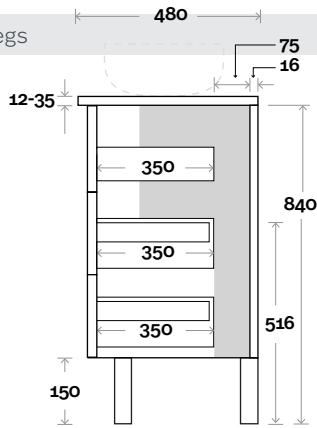

Gold 3 750mm all drawer centre basin

Top Thickness

Stone Ambassador: 20mm
 Caesarstone: 20mm
 Dekton: 12mm
 Vasari: 12mm
 Symphony: 20mm
 Timber: 30-35mm (Above counter only)

Note:

• Stone & Timber waste centre:
 375 mm std (may vary depending on basin)

Plumbing allowance

PLUMBING

CONFIGURATION

Kick

Legs

Wallmount

Top Drawer Box

All measurements are in 'mm' and are approximate and to be used as a guide only. Installation preparations are not recommended without product onsite.