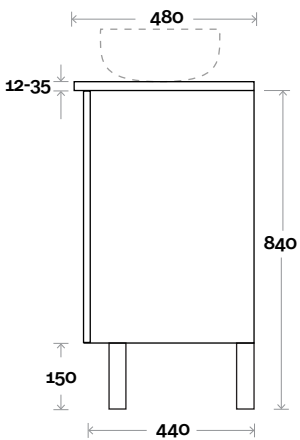

MARQUIS

Gold

Gold 7 900mm off centre basin

Top Thickness

- Stone Ambassador: 20mm
- Caesarstone: 20mm
- Dekton: 12mm
- Vasari: 12mm
- Symphony: 20mm
- Timber: 30-35mm (Above counter only)

Note:

- Stone & Timber waste centre: 300 mm std (may vary depending on basin)
- Left or Right hand basin

Plumbing allowance

PLUMBING

CONFIGURATION

Kick

Legs

Wallmount