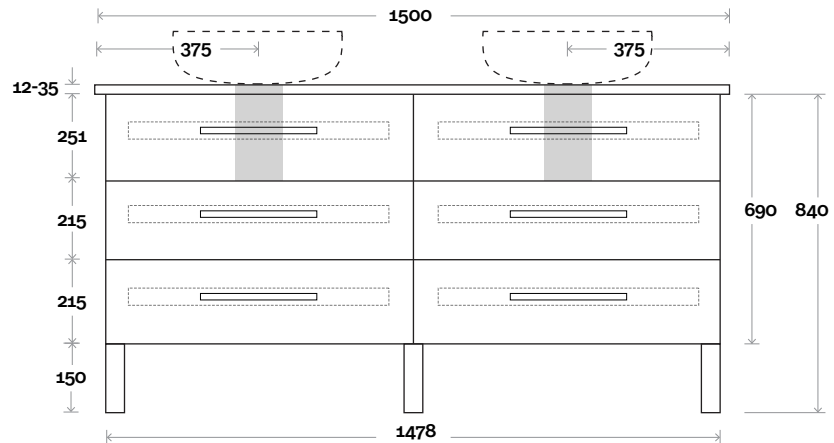

MARQUIS

Gold

Gold 13 1500mm all drawer double basin

Top Thickness

- Stone Ambassador: 20mm
- Caesarstone: 20mm
- Dekton: 12mm
- Vasari: 12mm
- Symphony: 20mm
- Timber: 30-35mm (Above counter only)

Note:

- Stone & Timber waste centre: 375 mm std (may vary depending on basin)

Plumbing allowance

PLUMBING

CONFIGURATION

Kick

Legs

Wallmount

Top Drawer Box