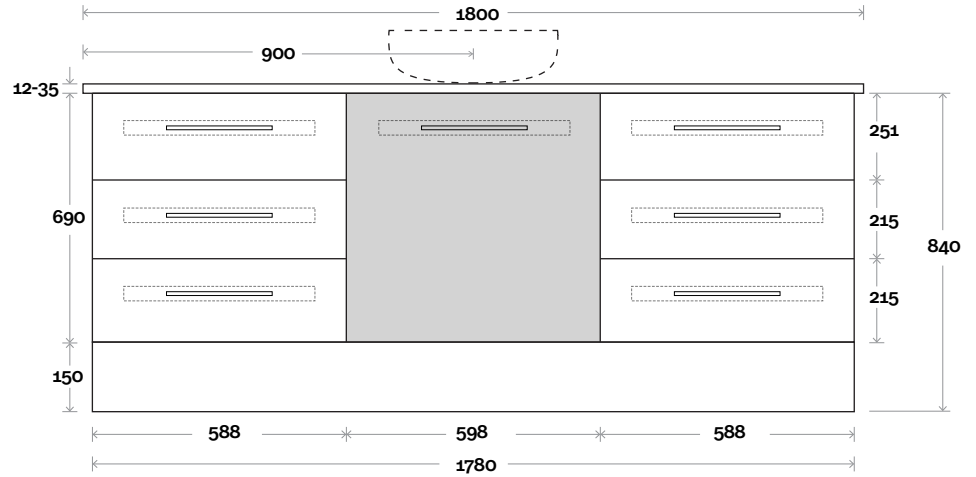

MARQUIS

Gold

Gold 18 1800mm single basin

Top Thickness

- Stone Ambassador: 20mm
- Caesarstone: 20mm
- Dekton: 12mm
- Vasari: 12mm
- Symphony: 20mm
- Timber: 30-35mm (Above counter only)

Note:

- Stone & Timber waste centre: 900 mm std (may vary depending on basin)

Plumbing allowance

PLUMBING

CONFIGURATION

Kick