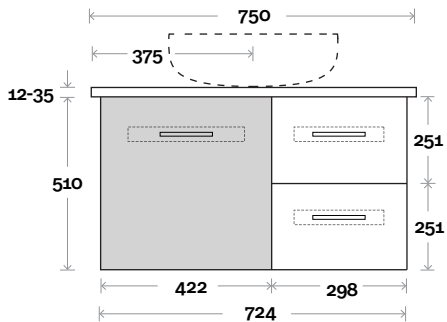

 Plumbing allowance

PLUMBING

CONFIGURATION

Kick

Legs

Wallmount

All measurements are in 'mm' and are approximate and to be used as a guide only. Installation preparations are not recommended without product onsite.

MARQUIS

Gold

Gold 5 900mm all drawer centre basin

Top Thickness

Stone Ambassador: 20mm
 Caesarstone: 20mm
 Dekton: 12mm
 Vasari: 12mm
 Symphony: 20mm
 Timber: 30-35mm (Above counter only)

Note:

• Stone & Timber waste centre:
 450 mm std (may vary depending on basin)