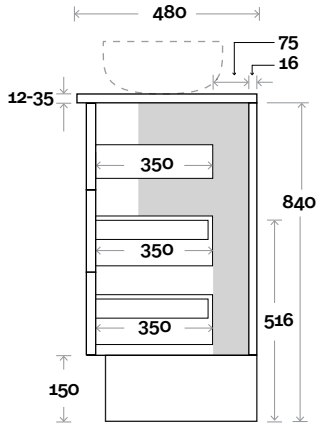

MARQUIS

Gold

Gold 17 1800mm all drawer double basin

Top Thickness

- Stone Ambassador: 20mm
- Caesarstone: 20mm
- Dekton: 12mm
- Vasari: 12mm
- Symphony: 20mm
- Timber: 30-35mm (Above counter only)

Note:

- Stone & Timber waste centre: 450 mm std (may vary depending on basin)

Plumbing allowance

PLUMBING

CONFIGURATION

Kick