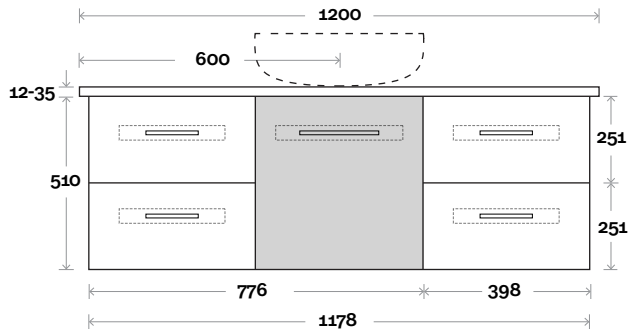

MARQUIS

Gold

Gold 9 1200mm centre basin

Top Thickness

Stone Ambassador: 20mm
Caesarstone: 20mm
Dekton: 12mm
Vasari: 12mm
Symphony: 20mm
Timber: 30-35mm (Above counter only)

Note:

• Stone & Timber waste centre:
600 mm std (may vary depending on basin)

Plumbing allowance

PLUMBING

CONFIGURATION

Kick

Legs

Wallmount