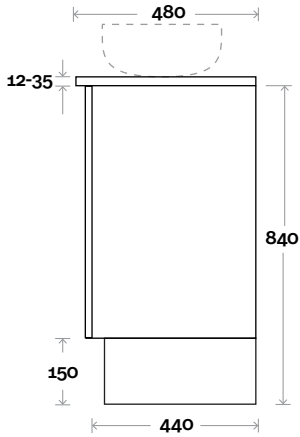

MARQUIS

Gold

Gold 10 1200mm off centre basin

Top Thickness

Stone Ambassador: 20mm
Caesarstone: 20mm
Dekton: 12mm
Vasari: 12mm
Symphony: 20mm
Timber: 30-35mm (Above counter only)

Note:

- Stone & Timber waste centre: 300 mm std (may vary depending on basin)
- Left or Right hand basin

Plumbing allowance

PLUMBING

CONFIGURATION

Kick