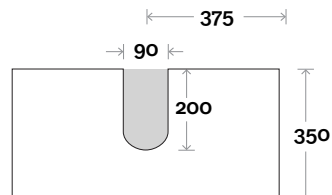

Gold 3 750mm all drawer centre basin

Top Thickness

Stone Ambassador: 20mm
 Caesarstone: 20mm
 Dekton: 12mm
 Vasari: 12mm
 Symphony: 20mm
 Timber: 30-35mm (Above counter only)

Note:

• Stone & Timber waste centre:
 375 mm std (may vary depending on basin)

Plumbing allowance

PLUMBING

CONFIGURATION

Kick

Legs

Wallmount

Top Drawer Box

All measurements are in 'mm' and are approximate and to be used as a guide only. Installation preparations are not recommended without product onsite.

MARQUIS

Gold

Gold 4 750mm centre basin

Top Thickness

Stone Ambassador: 20mm
 Caesarstone: 20mm
 Dekton: 12mm
 Vasari: 12mm
 Symphony: 20mm
 Timber: 30-35mm (Above counter only)

Note:

• Stone & Timber waste centre:
 375 mm std (may vary depending on basin)