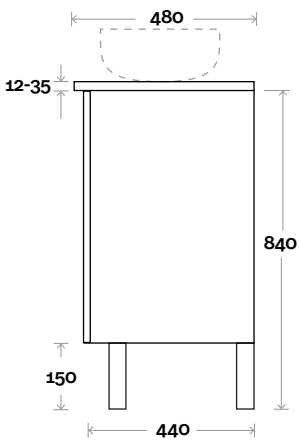

MARQUIS

Gold

Gold 4 750mm centre basin

Top Thickness

Stone Ambassador: 20mm
 Caesarstone: 20mm
 Dekton: 12mm
 Vasari: 12mm
 Symphony: 20mm
 Timber: 30-35mm (Above counter only)

Note:

• Stone & Timber waste centre:
 375 mm std (may vary depending on basin)

 Plumbing allowance

PLUMBING

CONFIGURATION

Kick

Legs

Wallmount

All measurements are in 'mm' and are approximate and to be used as a guide only. Installation preparations are not recommended without product onsite.

MARQUIS

Gold

Gold 5 900mm all drawer centre basin

Top Thickness

Stone Ambassador: 20mm
 Caesarstone: 20mm
 Dekton: 12mm
 Vasari: 12mm
 Symphony: 20mm
 Timber: 30-35mm (Above counter only)

Note:

• Stone & Timber waste centre:
 450 mm std (may vary depending on basin)