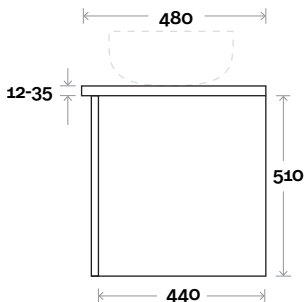

MARQUIS

Gold

Gold 7 900mm off centre basin

Top Thickness

- Stone Ambassador: 20mm
- Caesarstone: 20mm
- Dekton: 12mm
- Vasari: 12mm
- Symphony: 20mm
- Timber: 30-35mm (Above counter only)

Note:

- Stone & Timber waste centre: 300 mm std (may vary depending on basin)
- Left or Right hand basin

Plumbing allowance

PLUMBING

CONFIGURATION

Kick

Legs

Wallmount