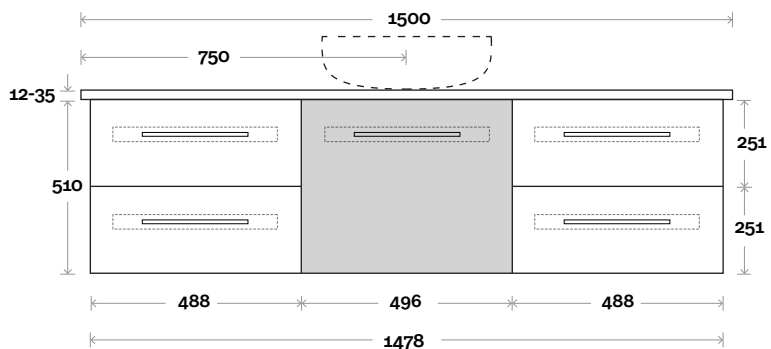

 Plumbing allowance

PLUMBING

CONFIGURATION

Kick

Legs

Wallmount

All measurements are in 'mm' and are approximate and to be used as a guide only. Installation preparations are not recommended without product onsite.