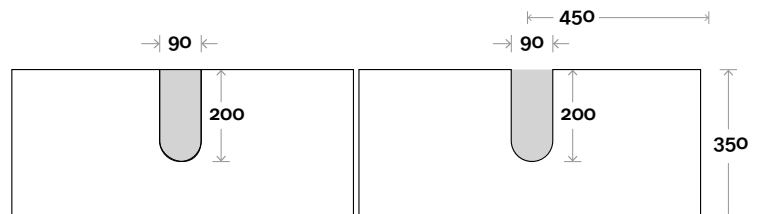

Top Drawer Box