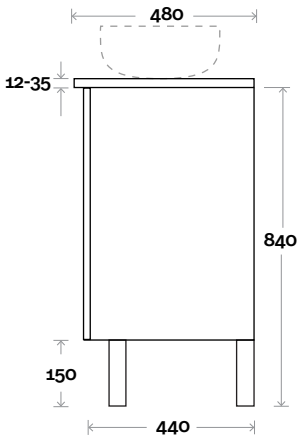

MARQUIS

Gold

Gold 19 1800mm double basin

Top Thickness

Stone Ambassador: 20mm
Caesarstone: 20mm
Dekton: 12mm
Vasari: 12mm
Symphony: 20mm
Timber: 30-35mm (Above counter only)

Note:

• Stone & Timber waste centre:
450 mm std (may vary depending on basin)

Plumbing allowance

PLUMBING

CONFIGURATION

Kick

Legs

Wallmount