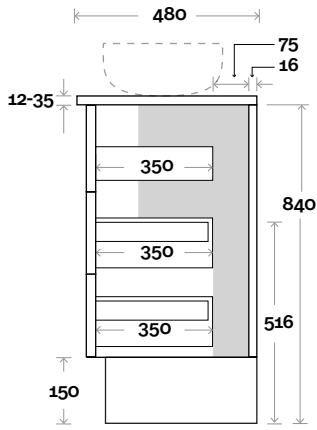

MARQUIS

Gold

Gold 5 900mm all drawer centre basin

Top Thickness

Stone Ambassador: 20mm
Caesarstone: 20mm
Dekton: 12mm
Vasari: 12mm
Symphony: 20mm
Timber: 30-35mm (Above counter only)

Note:

• Stone & Timber waste centre:
450 mm std (may vary depending on basin)

Plumbing allowance

PLUMBING

CONFIGURATION

Kick