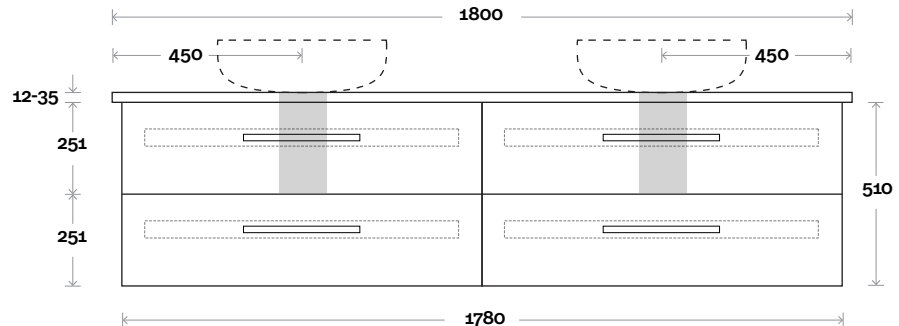

MARQUIS

Gold

Gold 17 1800mm all drawer double basin

Top Thickness

- Stone Ambassador: 20mm
- Caesarstone: 20mm
- Dekton: 12mm
- Vasari: 12mm
- Symphony: 20mm
- Timber: 30-35mm (Above counter only)

Note:

- Stone & Timber waste centre: 450 mm std (may vary depending on basin)

Plumbing allowance

PLUMBING

CONFIGURATION

Kick

Legs

Wallmount

Top Drawer Box