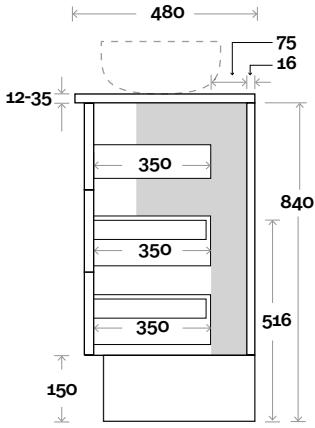

 Plumbing allowance

PLUMBING

CONFIGURATION

Kick

Legs

Wallmount

Top Drawer Box

All measurements are in 'mm' and are approximate and to be used as a guide only. Installation preparations are not recommended without product onsite.

MARQUIS

Gold

Gold 8D 1200mm all drawer double basin

Top Thickness

- Stone Ambassador: 20mm
- Caesarstone: 20mm
- Dekton: 12mm
- Vasari: 12mm
- Symphony: 20mm
- Timber: 30-35mm (Above counter only)

Note:

- Stone & Timber waste centre: 300 mm std (may vary depending on basin)