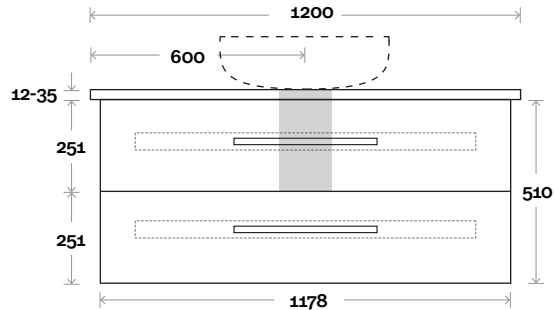

Gold 8S 1200mm all drawer centre basin

Top Thickness

Stone Ambassador: 20mm
 Caesarstone: 20mm
 Dekton: 12mm
 Vasari: 12mm
 Symphony: 20mm
 Timber: 30-35mm (Above counter only)

Note:

• Stone & Timber waste centre:
 600 mm std (may vary depending on basin)

 Plumbing allowance

PLUMBING

CONFIGURATION

Kick

Legs

Wallmount

Top Drawer Box

All measurements are in 'mm' and are approximate and to be used as a guide only. Installation preparations are not recommended without product onsite.

MARQUIS

Gold

Gold 8D 1200mm all drawer double basin

Top Thickness

- Stone Ambassador: 20mm
- Caesarstone: 20mm
- Dekton: 12mm
- Vasari: 12mm
- Symphony: 20mm
- Timber: 30-35mm (Above counter only)

Note:

- Stone & Timber waste centre: 300 mm std (may vary depending on basin)