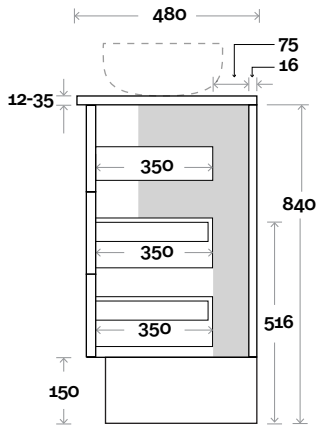

 Plumbing allowance

PLUMBING

CONFIGURATION

Kick

Legs

Wallmount

All measurements are in 'mm' and are approximate and to be used as a guide only. Installation preparations are not recommended without product onsite.

MARQUIS

Gold

Gold 12 1500mm all drawer centre basin

Top Thickness

Stone Ambassador: 20mm
 Caesarstone: 20mm
 Dekton: 12mm
 Vasari: 12mm
 Symphony: 20mm
 Timber: 30-35mm (Above counter only)

Note:

• Stone & Timber waste centre:
 750 mm std (may vary depending on basin)

 Plumbing allowance

PLUMBING

CONFIGURATION

Kick

Legs

Wallmount

Top Drawer Box

All measurements are in 'mm' and are approximate and to be used as a guide only. Installation preparations are not recommended without product onsite.