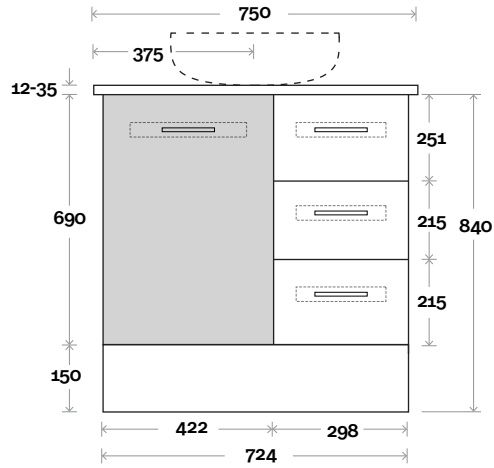

Gold 3 750mm all drawer centre basin

Top Thickness

Stone Ambassador: 20mm
 Caesarstone: 20mm
 Dekton: 12mm
 Vasari: 12mm
 Symphony: 20mm
 Timber: 30-35mm (Above counter only)

Note:

• Stone & Timber waste centre:
 375 mm std (may vary depending on basin)

Plumbing allowance

PLUMBING

CONFIGURATION

Kick

Legs

Wallmount

Top Drawer Box

All measurements are in 'mm' and are approximate and to be used as a guide only. Installation preparations are not recommended without product onsite.

MARQUIS

Gold

Gold 4 750mm centre basin

Top Thickness

Stone Ambassador: 20mm
 Caesarstone: 20mm
 Dekton: 12mm
 Vasari: 12mm
 Symphony: 20mm
 Timber: 30-35mm (Above counter only)

Note:

• Stone & Timber waste centre:
 375 mm std (may vary depending on basin)

 Plumbing allowance

PLUMBING

CONFIGURATION

Kick

Legs

Wallmount

All measurements are in 'mm' and are approximate and to be used as a guide only. Installation preparations are not recommended without product onsite.