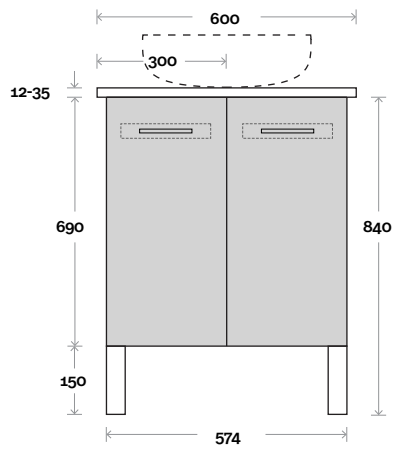

MARQUIS

Gold

Gold 2 600mm centre basin

Top Thickness

- Stone Ambassador: 20mm
- Caesarstone: 20mm
- Dekton: 12mm
- Vasari: 12mm
- Symphony: 20mm
- Timber: 30-35mm (Above counter only)

Note:

- Stone & Timber waste centre: 300mm std (may vary depending on basin)

Plumbing allowance

PLUMBING

CONFIGURATION

Kick

Legs

Wallmount