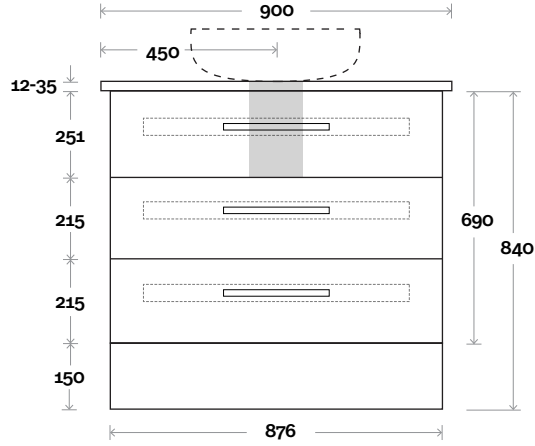

MARQUIS

Gold

Gold 5 900mm all drawer centre basin

Top Thickness

Stone Ambassador: 20mm
Caesarstone: 20mm
Dekton: 12mm
Vasari: 12mm
Symphony: 20mm
Timber: 30-35mm (Above counter only)

Note:

• Stone & Timber waste centre:
450 mm std (may vary depending on basin)

Plumbing allowance

PLUMBING

CONFIGURATION

Kick