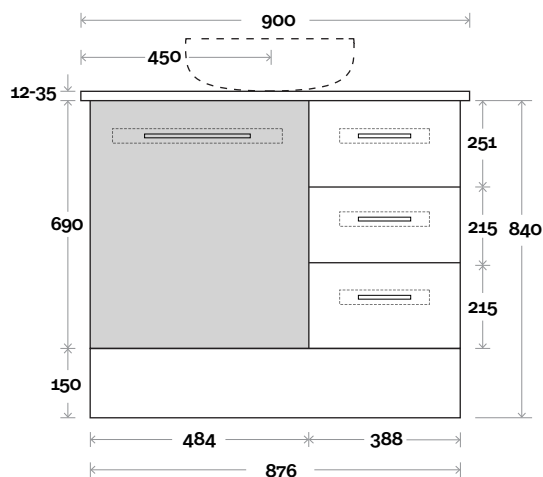

Timber: 30-35mm (Above counter only)

Note:

- Stone & Timber waste centre: 450 mm std (may vary depending on basin)

Plumbing allowance

PLUMBING

CONFIGURATION

Kick

Legs

Wallmount

MARQUIS

Gold

Gold 7 900mm off centre basin

Top Thickness

- Stone Ambassador: 20mm
- Caesarstone: 20mm
- Dekton: 12mm
- Vasari: 12mm
- Symphony: 20mm
- Timber: 30-35mm (Above counter only)

Note:

- Stone & Timber waste centre: 300 mm std (may vary depending on basin)
- Left or Right hand basin