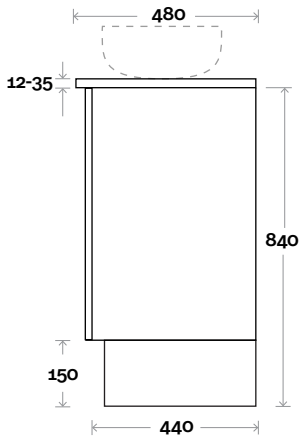

Gold 10 1200mm off centre basin

Top Thickness

Stone Ambassador: 20mm
 Caesarstone: 20mm
 Dekton: 12mm
 Vasari: 12mm
 Symphony: 20mm
 Timber: 30-35mm (Above counter only)

Note:

- Stone & Timber waste centre: 300 mm std (may vary depending on basin)
- Left or Right hand basin

Gold 11 1200mm double basin

Top Thickness

Stone Ambassador: 20mm
 Caesarstone: 20mm
 Dekton: 12mm
 Vasari: 12mm
 Symphony: 20mm
 Timber: 30-35mm (Above counter only)

Note:

• Stone & Timber waste centre:
 300 mm std (may vary depending on basin)

 Plumbing allowance

PLUMBING

CONFIGURATION

Kick

Legs

Wallmount

All measurements are in 'mm' and are approximate and to be used as a guide only. Installation preparations are not recommended without product onsite.