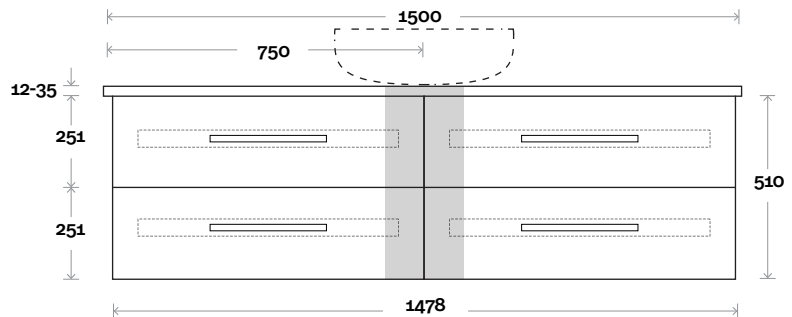

 Plumbing allowance

PLUMBING

CONFIGURATION

Kick

Legs

Wallmount

Top Drawer Box

All measurements are in 'mm' and are approximate and to be used as a guide only. Installation preparations are not recommended without product onsite.