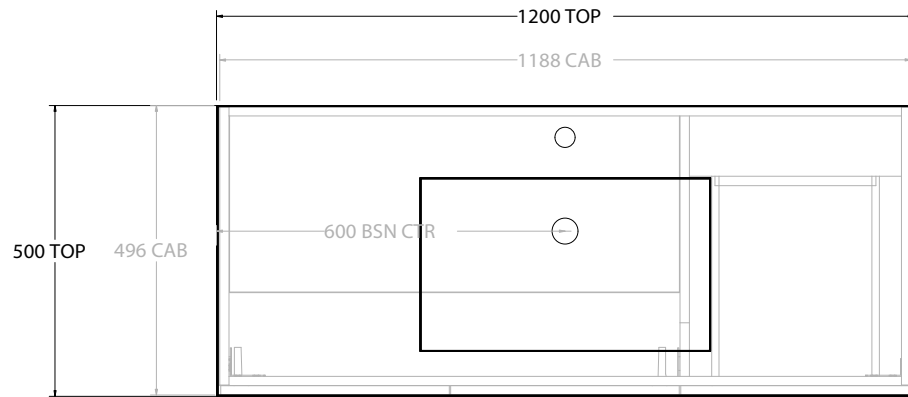

PRODUCT:	GLACIER DOOR & DRAWER TWIN 1200 WALL HUNG CENTRE BASIN	
CODE:	LITE: GLLFCW1200WHCCM	PRO: GLPFCW1200WHCCM
MOUNTING:	WALL HUNG	
SIZE:	1200W X 500D X 565H	
CONFIGURATION:	DOOR & DRAWER	
VERSION:	01	DATE: 08/16/22

TOP:	CAST MARBLE LAURETTA 1200
BASIN POSITION:	CENTRE BASIN

NOTES:
ALL DIMENSIONS ARE NOMINAL AND SUBJECT TO CHANGE. DO NOT DRILL OR ROUGH IN UNTIL YOU HAVE RECEIVED AND MEASURED YOUR PRODUCT. ALL DIMENSIONS ARE IN MILLIMETRES. DO NOT MEASURE FROM DRAWING.