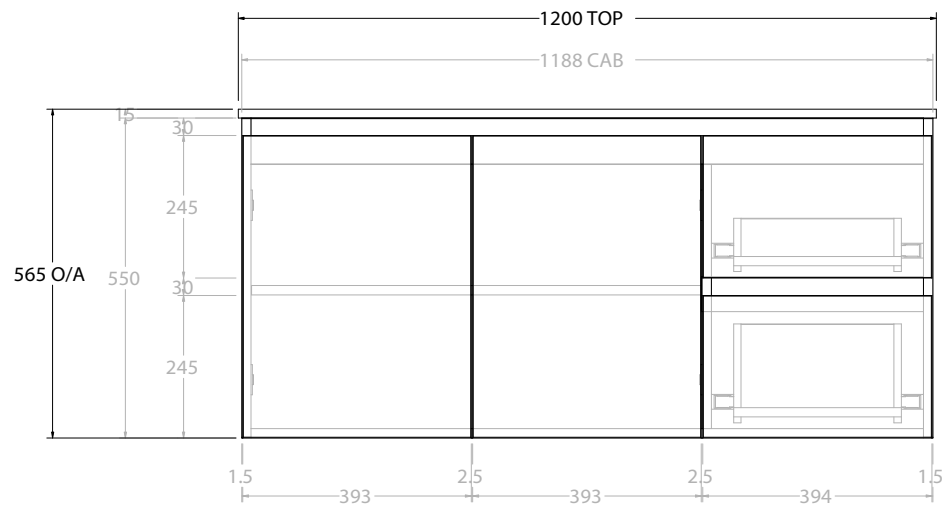

| | |
|-----------------|---------------------------|
| TOP: | CAST MARBLE LAURETTA 1200 |
| BASIN POSITION: | CENTRE BASIN |

| |
|--|
| NOTES: |
| ALL DIMENSIONS ARE NOMINAL AND SUBJECT TO CHANGE. DO NOT DRILL OR ROUGH IN UNTIL YOU HAVE RECEIVED AND MEASURED YOUR PRODUCT. ALL DIMENSIONS ARE IN MILLIMETRES. DO NOT MEASURE FROM DRAWING. |

| | | |
|----------------|--|----------------------|
| PRODUCT: | GLACIER DOOR & DRAWER TWIN 1200 WALL HUNG DOUBLE BASIN | |
| CODE: | LITE: GLLFCW1200WHDCM | PRO: GLPFCW1200WHDCM |
| MOUNTING: | WALL HUNG | |
| SIZE: | 1200W X 500D X 565H | |
| CONFIGURATION: | DOOR & DRAWER | |
| VERSION: | 01 | DATE: 08/16/22 |

| | |
|-----------------|---------------------------|
| TOP: | CAST MARBLE LAURETTA 1200 |
| BASIN POSITION: | DOUBLE BASIN |

| |
|--|
| NOTES: |
| ALL DIMENSIONS ARE NOMINAL AND SUBJECT TO CHANGE. DO NOT DRILL OR ROUGH IN UNTIL YOU HAVE RECEIVED AND MEASURED YOUR PRODUCT. ALL DIMENSIONS ARE IN MILLIMETRES. DO NOT MEASURE FROM DRAWING. |

| | |
|-----------------|---------------------------|
| TOP: | CAST MARBLE LAURETTA 1800 |
| BASIN POSITION: | DOUBLE BASIN |

| |
|--|
| NOTES: |
| ALL DIMENSIONS ARE NOMINAL AND SUBJECT TO CHANGE. DO NOT DRILL OR ROUGH IN UNTIL YOU HAVE RECEIVED AND MEASURED YOUR PRODUCT. ALL DIMENSIONS ARE IN MILLIMETRES. DO NOT MEASURE FROM DRAWING. |