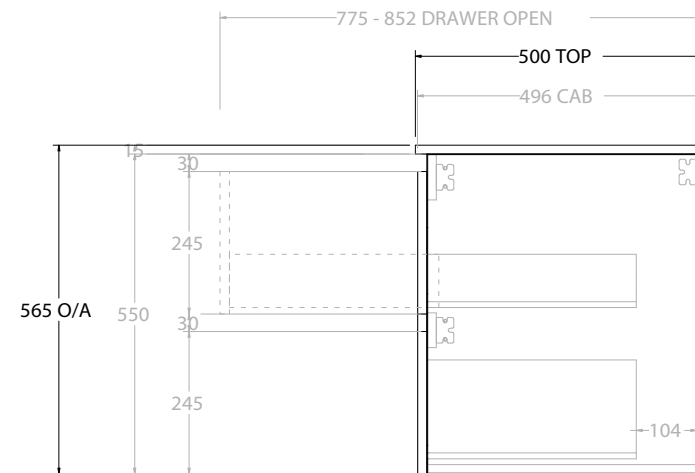

| | |
|-----------------|--------------------------|
| TOP: | CAST MARBLE LAURETTA 900 |
| BASIN POSITION: | CENTRE BASIN |

| |
|--|
| NOTES: |
| ALL DIMENSIONS ARE NOMINAL AND SUBJECT TO CHANGE. DO NOT DRILL OR ROUGH IN UNTIL YOU HAVE RECEIVED AND MEASURED YOUR PRODUCT. ALL DIMENSIONS ARE IN MILLIMETRES. DO NOT MEASURE FROM DRAWING. |

| | |
|-----------------|--------------------------|
| TOP: | CAST MARBLE LAURETTA 900 |
| BASIN POSITION: | OFFSET BASIN |

| |
|--|
| NOTES: |
| ALL DIMENSIONS ARE NOMINAL AND SUBJECT TO CHANGE. |
| DO NOT DRILL OR ROUGH IN UNTIL YOU HAVE RECEIVED AND MEASURED YOUR PRODUCT. |
| ALL DIMENSIONS ARE IN MILLIMETRES. |
| DO NOT MEASURE FROM DRAWING. |
| *LEFT HAND OFFSET PICTURED, RIGHT HAND OFFSET IS SAME BUT MIRRORED (REPLACE CODE SUFFIX L, WITH R) |

| | |
|-----------------|---------------------------|
| TOP: | CAST MARBLE LAURETTA 1200 |
| BASIN POSITION: | CENTRE BASIN |

| |
|--|
| NOTES: |
| ALL DIMENSIONS ARE NOMINAL AND SUBJECT TO CHANGE. DO NOT DRILL OR ROUGH IN UNTIL YOU HAVE RECEIVED AND MEASURED YOUR PRODUCT. ALL DIMENSIONS ARE IN MILLIMETRES. DO NOT MEASURE FROM DRAWING. |

| | |
|-----------------|---------------------------|
| TOP: | CAST MARBLE LAURETTA 1200 |
| BASIN POSITION: | DOUBLE BASIN |

| |
|--|
| NOTES: |
| ALL DIMENSIONS ARE NOMINAL AND SUBJECT TO CHANGE. DO NOT DRILL OR ROUGH IN UNTIL YOU HAVE RECEIVED AND MEASURED YOUR PRODUCT. ALL DIMENSIONS ARE IN MILLIMETRES. DO NOT MEASURE FROM DRAWING. |