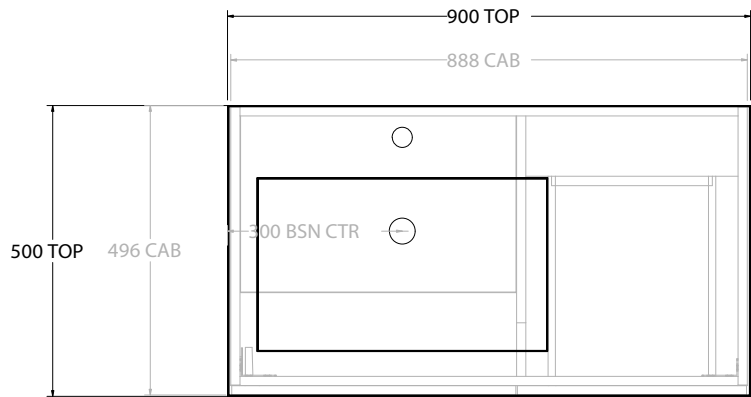

| | | |
|----------------|---|----------------------|
| PRODUCT: | GLACIER DOOR & DRAWER TWIN 750 WALL HUNG CENTRE BASIN | |
| CODE: | LITE: GLLFCW0750WHCCM | PRO: GLPFCW0750WHCCM |
| MOUNTING: | WALL HUNG | |
| SIZE: | 750W X 500D X 565H | |
| CONFIGURATION: | DOOR & DRAWER | |
| VERSION: | 01 | DATE: 08/16/22 |

| | |
|-----------------|--------------------------|
| TOP: | CAST MARBLE LAURETTA 750 |
| BASIN POSITION: | CENTRE BASIN |

| |
|--|
| NOTES: |
| ALL DIMENSIONS ARE NOMINAL AND SUBJECT TO CHANGE. DO NOT DRILL OR ROUGH IN UNTIL YOU HAVE RECEIVED AND MEASURED YOUR PRODUCT. ALL DIMENSIONS ARE IN MILLIMETRES. DO NOT MEASURE FROM DRAWING. |

| | | |
|----------------|---|----------------------|
| PRODUCT: | GLACIER DOOR & DRAWER TWIN 900 WALL HUNG CENTRE BASIN | |
| CODE: | LITE: GLLFCW0900WHCCM | PRO: GLPFCW0900WHCCM |
| MOUNTING: | WALL HUNG | |
| SIZE: | 900W X 500D X 565H | |
| CONFIGURATION: | DOOR & DRAWER | |
| VERSION: | 01 | DATE: 08/16/22 |

| | |
|-----------------|--------------------------|
| TOP: | CAST MARBLE LAURETTA 900 |
| BASIN POSITION: | CENTRE BASIN |

| |
|--|
| NOTES: |
| ALL DIMENSIONS ARE NOMINAL AND SUBJECT TO CHANGE. DO NOT DRILL OR ROUGH IN UNTIL YOU HAVE RECEIVED AND MEASURED YOUR PRODUCT. ALL DIMENSIONS ARE IN MILLIMETRES. DO NOT MEASURE FROM DRAWING. |