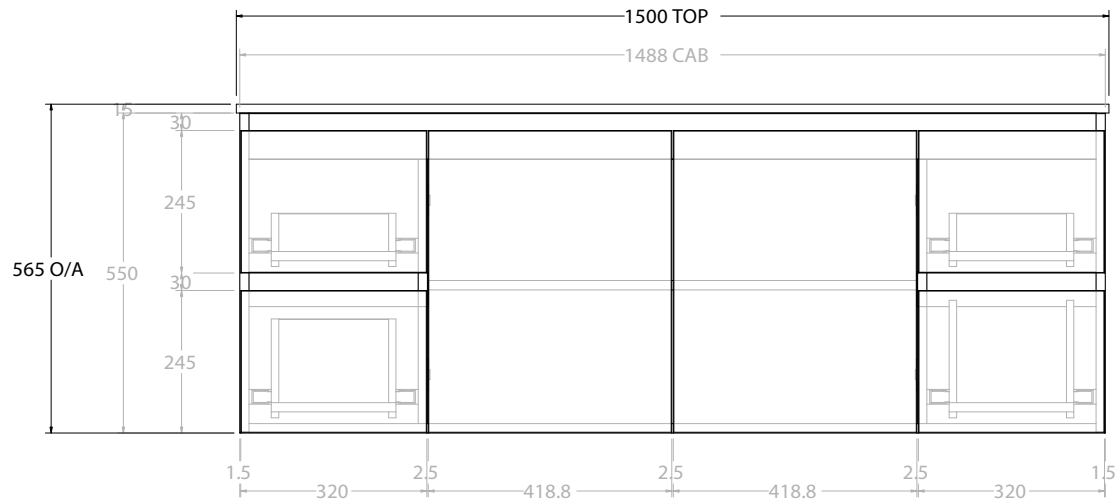

PRODUCT:	GLACIER DOOR & DRAWER TWIN 1500 WALL HUNG DOUBLE BASIN	
CODE:	LITE: GLLFCW1500WHDCM	PRO: GLPFCW1500WHDCM
MOUNTING:	WALL HUNG	
SIZE:	1500W X 500D X 565H	
CONFIGURATION:	DOOR & DRAWER	
VERSION:	01	DATE: 08/16/22

TOP:	CAST MARBLE LAURETTA 1500
BASIN POSITION:	DOUBLE BASIN

NOTES:
ALL DIMENSIONS ARE NOMINAL AND SUBJECT TO CHANGE. DO NOT DRILL OR ROUGH IN UNTIL YOU HAVE RECEIVED AND MEASURED YOUR PRODUCT. ALL DIMENSIONS ARE IN MILLIMETRES. DO NOT MEASURE FROM DRAWING.