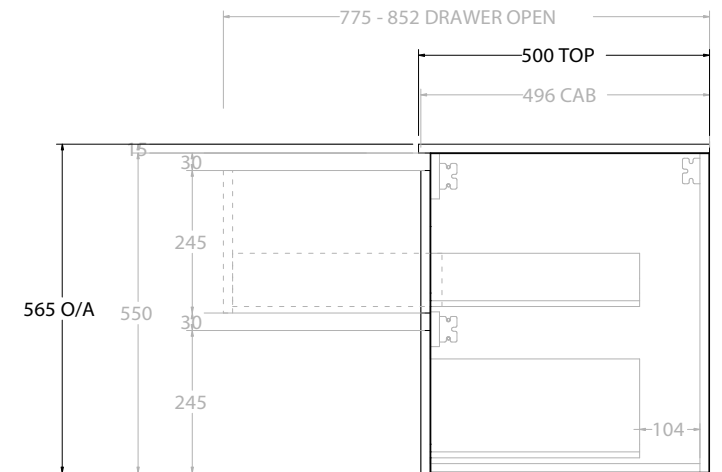

| | |
|-----------------|---------------------------|
| TOP: | CAST MARBLE LAURETTA 1500 |
| BASIN POSITION: | CENTRE BASIN |

| |
|--|
| NOTES: |
| ALL DIMENSIONS ARE NOMINAL AND SUBJECT TO CHANGE. DO NOT DRILL OR ROUGH IN UNTIL YOU HAVE RECEIVED AND MEASURED YOUR PRODUCT. ALL DIMENSIONS ARE IN MILLIMETRES. DO NOT MEASURE FROM DRAWING. |

| | |
|-----------------|---------------------------|
| TOP: | CAST MARBLE LAURETTA 1500 |
| BASIN POSITION: | DOUBLE BASIN |

| |
|--|
| NOTES: |
| ALL DIMENSIONS ARE NOMINAL AND SUBJECT TO CHANGE. DO NOT DRILL OR ROUGH IN UNTIL YOU HAVE RECEIVED AND MEASURED YOUR PRODUCT. ALL DIMENSIONS ARE IN MILLIMETRES. DO NOT MEASURE FROM DRAWING. |

| | |
|-----------------|---------------------------|
| TOP: | CAST MARBLE LAURETTA 1800 |
| BASIN POSITION: | CENTRE BASIN |

| |
|--|
| NOTES: |
| ALL DIMENSIONS ARE NOMINAL AND SUBJECT TO CHANGE. DO NOT DRILL OR ROUGH IN UNTIL YOU HAVE RECEIVED AND MEASURED YOUR PRODUCT. ALL DIMENSIONS ARE IN MILLIMETRES. DO NOT MEASURE FROM DRAWING. |

| | |
|-----------------|---------------------------|
| TOP: | CAST MARBLE LAURETTA 1800 |
| BASIN POSITION: | DOUBLE BASIN |

| |
|--|
| NOTES: |
| ALL DIMENSIONS ARE NOMINAL AND SUBJECT TO CHANGE. DO NOT DRILL OR ROUGH IN UNTIL YOU HAVE RECEIVED AND MEASURED YOUR PRODUCT. ALL DIMENSIONS ARE IN MILLIMETRES. DO NOT MEASURE FROM DRAWING. |