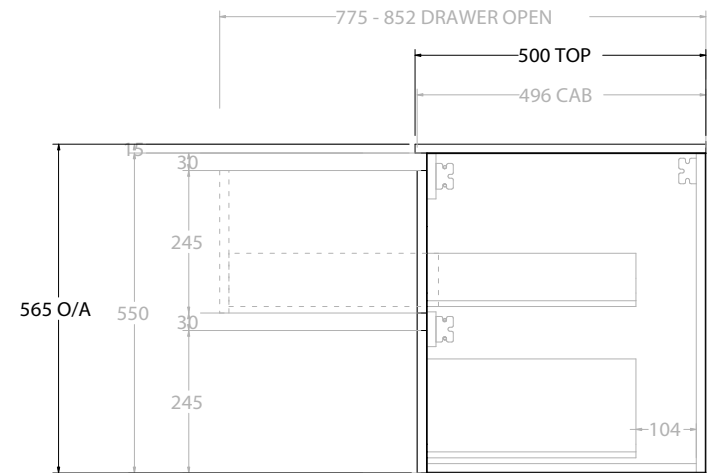

| | |
|-----------------|---------------------------|
| TOP: | CAST MARBLE LAURETTA 1200 |
| BASIN POSITION: | DOUBLE BASIN |

| |
|--|
| NOTES: |
| ALL DIMENSIONS ARE NOMINAL AND SUBJECT TO CHANGE. DO NOT DRILL OR ROUGH IN UNTIL YOU HAVE RECEIVED AND MEASURED YOUR PRODUCT. ALL DIMENSIONS ARE IN MILLIMETRES. DO NOT MEASURE FROM DRAWING. |

| | |
|-----------------|---------------------------|
| TOP: | CAST MARBLE LAURETTA 1200 |
| BASIN POSITION: | OFFSET BASIN |

| |
|---|
| NOTES: |
| ALL DIMENSIONS ARE NOMINAL AND SUBJECT TO CHANGE. |
| DO NOT DRILL OR ROUGH IN UNTIL YOU HAVE RECEIVED AND MEASURED YOUR PRODUCT. |
| ALL DIMENSIONS ARE IN MILLIMETRES. |
| DO NOT MEASURE FROM DRAWING. |
| *LEFT HAND OFFSET PICTURED, RIGHT HAND OFFSET IS SAME BUT MIRRORRED (REPLACE CODE SUFFIX L, WITH R) |

| | |
|-----------------|---------------------------|
| TOP: | CAST MARBLE LAURETTA 1500 |
| BASIN POSITION: | CENTRE BASIN |

| |
|--|
| NOTES: |
| ALL DIMENSIONS ARE NOMINAL AND SUBJECT TO CHANGE. DO NOT DRILL OR ROUGH IN UNTIL YOU HAVE RECEIVED AND MEASURED YOUR PRODUCT. ALL DIMENSIONS ARE IN MILLIMETRES. DO NOT MEASURE FROM DRAWING. |