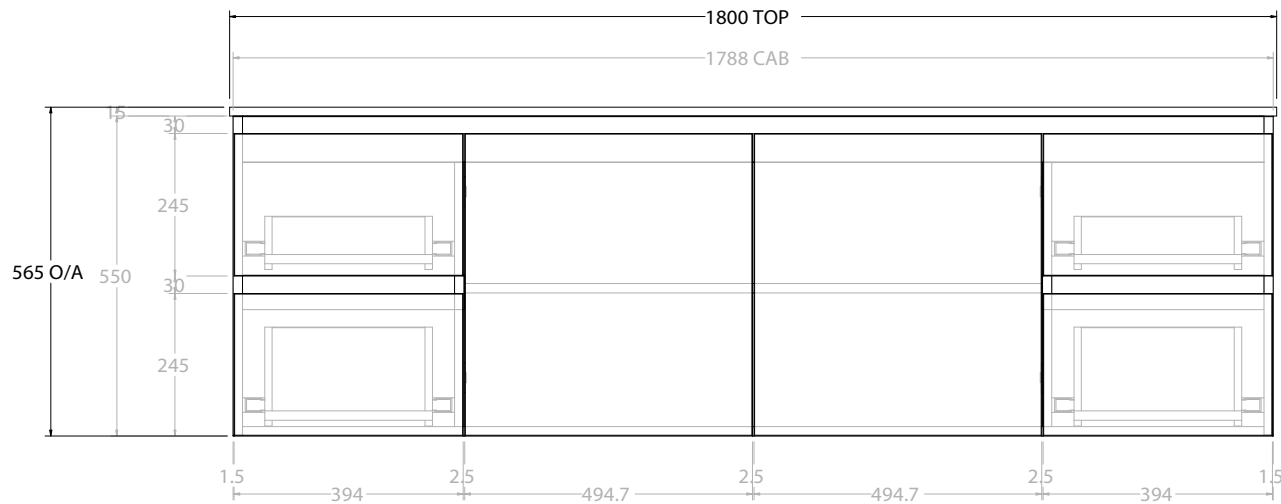

PRODUCT:	GLACIER DOOR & DRAWER TWIN 1800 WALL HUNG CENTRE BASIN	
CODE:	LITE: GLLFCW1800WHCCM	PRO: GLPFCW1800WHCCM
MOUNTING:	WALL HUNG	
SIZE:	1800W X 500D X 565H	
CONFIGURATION:	DOOR & DRAWER	
VERSION:	01	DATE: 08/16/22

TOP:	CAST MARBLE LAURETTA 1800
BASIN POSITION:	CENTRE BASIN

NOTES:
ALL DIMENSIONS ARE NOMINAL AND SUBJECT TO CHANGE. DO NOT DRILL OR ROUGH IN UNTIL YOU HAVE RECEIVED AND MEASURED YOUR PRODUCT. ALL DIMENSIONS ARE IN MILLIMETRES. DO NOT MEASURE FROM DRAWING.