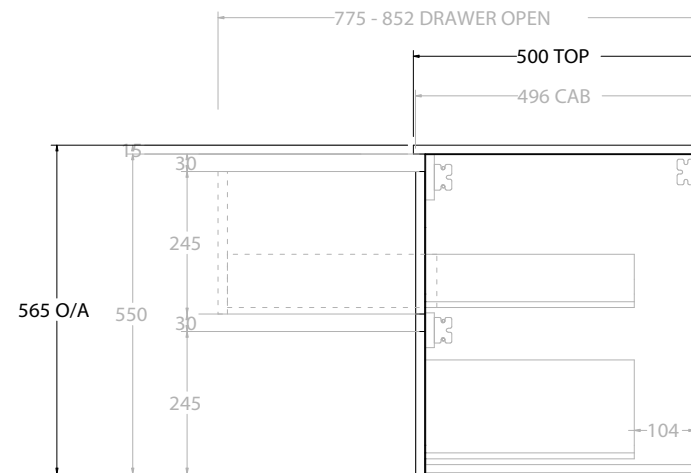

| | |
|-----------------|--------------------------|
| TOP: | CAST MARBLE LAURETTA 750 |
| BASIN POSITION: | CENTRE BASIN |

| |
|--|
| NOTES: |
| ALL DIMENSIONS ARE NOMINAL AND SUBJECT TO CHANGE. DO NOT DRILL OR ROUGH IN UNTIL YOU HAVE RECEIVED AND MEASURED YOUR PRODUCT. ALL DIMENSIONS ARE IN MILLIMETRES. DO NOT MEASURE FROM DRAWING. |

| | | |
|----------------|---|----------------------|
| PRODUCT: | GLACIER DOOR & DRAWER TWIN 900 WALL HUNG CENTRE BASIN | |
| CODE: | LITE: GLLFCW0900WHCCM | PRO: GLPFCW0900WHCCM |
| MOUNTING: | WALL HUNG | |
| SIZE: | 900W X 500D X 565H | |
| CONFIGURATION: | DOOR & DRAWER | |
| VERSION: | 01 | DATE: 08/16/22 |

| | |
|-----------------|--------------------------|
| TOP: | CAST MARBLE LAURETTA 900 |
| BASIN POSITION: | CENTRE BASIN |

| |
|--|
| NOTES: |
| ALL DIMENSIONS ARE NOMINAL AND SUBJECT TO CHANGE. DO NOT DRILL OR ROUGH IN UNTIL YOU HAVE RECEIVED AND MEASURED YOUR PRODUCT. ALL DIMENSIONS ARE IN MILLIMETRES. DO NOT MEASURE FROM DRAWING. |

| | |
|-----------------|---------------------------|
| TOP: | CAST MARBLE LAURETTA 1200 |
| BASIN POSITION: | CENTRE BASIN |

| |
|--|
| NOTES: |
| ALL DIMENSIONS ARE NOMINAL AND SUBJECT TO CHANGE. DO NOT DRILL OR ROUGH IN UNTIL YOU HAVE RECEIVED AND MEASURED YOUR PRODUCT. ALL DIMENSIONS ARE IN MILLIMETRES. DO NOT MEASURE FROM DRAWING. |