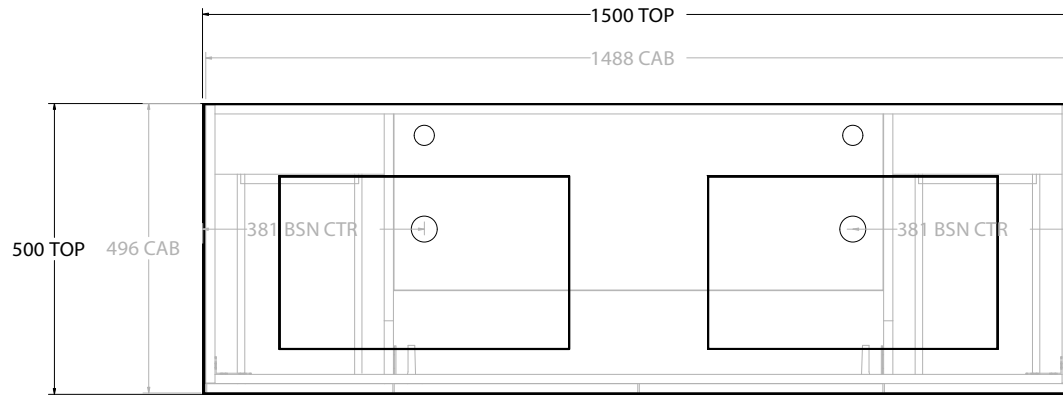

PRODUCT:	GLACIER DOOR & DRAWER TWIN 1500 WALL HUNG DOUBLE BASIN	
CODE:	LITE: GLLFCW1500WHDCM	PRO: GLPFCW1500WHDCM
MOUNTING:	WALL HUNG	
SIZE:	1500W X 500D X 565H	
CONFIGURATION:	DOOR & DRAWER	
VERSION:	01	DATE: 08/16/22

TOP:	CAST MARBLE LAURETTA 1500
BASIN POSITION:	DOUBLE BASIN

NOTES:
ALL DIMENSIONS ARE NOMINAL AND SUBJECT TO CHANGE. DO NOT DRILL OR ROUGH IN UNTIL YOU HAVE RECEIVED AND MEASURED YOUR PRODUCT. ALL DIMENSIONS ARE IN MILLIMETRES. DO NOT MEASURE FROM DRAWING.