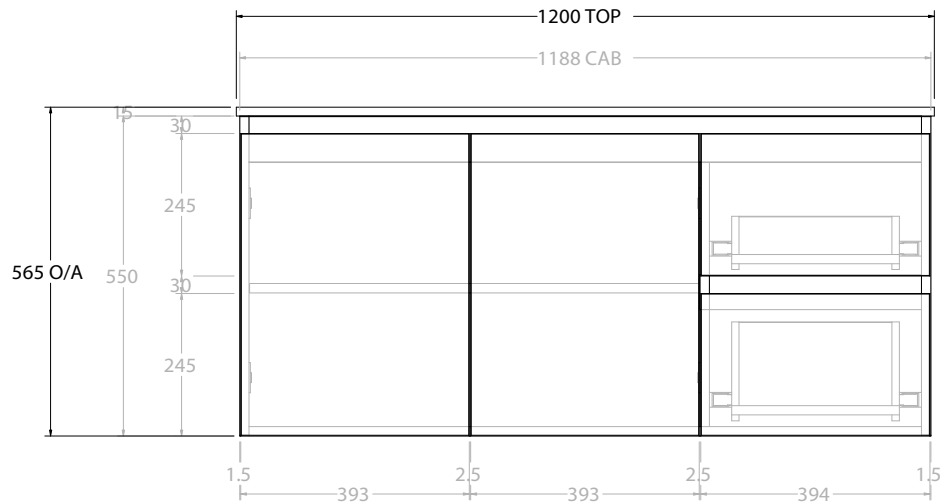

| | | |
|----------------|---|----------------------|
| PRODUCT: | GLACIER DOOR & DRAWER TWIN 900 WALL HUNG CENTRE BASIN | |
| CODE: | LITE: GLLFCW0900WHCCM | PRO: GLPFCW0900WHCCM |
| MOUNTING: | WALL HUNG | |
| SIZE: | 900W X 500D X 565H | |
| CONFIGURATION: | DOOR & DRAWER | |
| VERSION: | 01 | DATE: 08/16/22 |

| | |
|-----------------|--------------------------|
| TOP: | CAST MARBLE LAURETTA 900 |
| BASIN POSITION: | CENTRE BASIN |

| |
|--|
| NOTES: |
| ALL DIMENSIONS ARE NOMINAL AND SUBJECT TO CHANGE. DO NOT DRILL OR ROUGH IN UNTIL YOU HAVE RECEIVED AND MEASURED YOUR PRODUCT. ALL DIMENSIONS ARE IN MILLIMETRES. DO NOT MEASURE FROM DRAWING. |

| | |
|-----------------|--------------------------|
| TOP: | CAST MARBLE LAURETTA 900 |
| BASIN POSITION: | OFFSET BASIN |

| |
|--|
| NOTES: |
| ALL DIMENSIONS ARE NOMINAL AND SUBJECT TO CHANGE. |
| DO NOT DRILL OR ROUGH IN UNTIL YOU HAVE RECEIVED AND MEASURED YOUR PRODUCT. |
| ALL DIMENSIONS ARE IN MILLIMETRES. |
| DO NOT MEASURE FROM DRAWING. |
| *LEFT HAND OFFSET PICTURED, RIGHT HAND OFFSET IS SAME BUT MIRRORED (REPLACE CODE SUFFIX L, WITH R) |

| | |
|-----------------|---------------------------|
| TOP: | CAST MARBLE LAURETTA 1800 |
| BASIN POSITION: | DOUBLE BASIN |

| |
|--|
| NOTES: |
| ALL DIMENSIONS ARE NOMINAL AND SUBJECT TO CHANGE. DO NOT DRILL OR ROUGH IN UNTIL YOU HAVE RECEIVED AND MEASURED YOUR PRODUCT. ALL DIMENSIONS ARE IN MILLIMETRES. DO NOT MEASURE FROM DRAWING. |