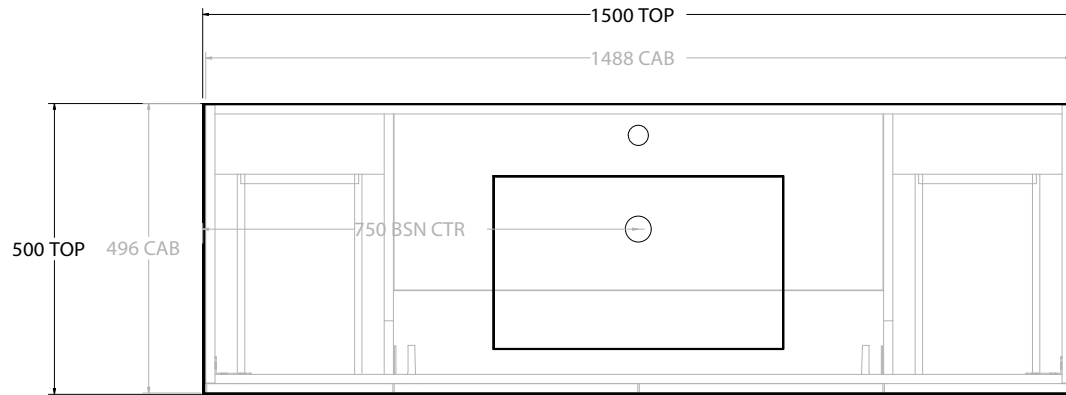

Adp

PRODUCT:	GLACIER DOOR & DRAWER TWIN 1500 WALL HUNG CENTRE BASIN	
CODE:	LITE: GLLFCW1500WHCCM	PRO: GLPFCW1500WHCCM
MOUNTING:	WALL HUNG	
SIZE:	1500W X 500D X 565H	
CONFIGURATION:	DOOR & DRAWER	
VERSION:	01	DATE: 08/16/22

TOP:	CAST MARBLE LAURETTA 1500
BASIN POSITION:	CENTRE BASIN

NOTES:
ALL DIMENSIONS ARE NOMINAL AND SUBJECT TO CHANGE. DO NOT DRILL OR ROUGH IN UNTIL YOU HAVE RECEIVED AND MEASURED YOUR PRODUCT. ALL DIMENSIONS ARE IN MILLIMETRES. DO NOT MEASURE FROM DRAWING.