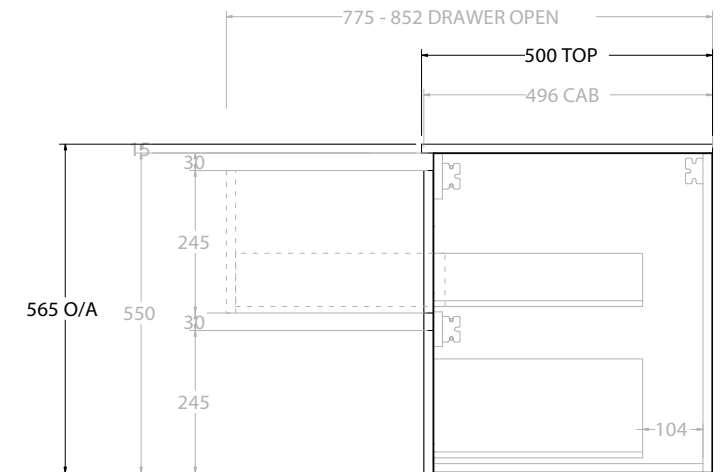

| | |
|-----------------|---------------------------|
| TOP: | CAST MARBLE LAURETTA 1500 |
| BASIN POSITION: | CENTRE BASIN |

| |
|--|
| NOTES: |
| ALL DIMENSIONS ARE NOMINAL AND SUBJECT TO CHANGE. DO NOT DRILL OR ROUGH IN UNTIL YOU HAVE RECEIVED AND MEASURED YOUR PRODUCT. ALL DIMENSIONS ARE IN MILLIMETRES. DO NOT MEASURE FROM DRAWING. |

| | |
|-----------------|---------------------------|
| TOP: | CAST MARBLE LAURETTA 1500 |
| BASIN POSITION: | DOUBLE BASIN |

| |
|--|
| NOTES: |
| ALL DIMENSIONS ARE NOMINAL AND SUBJECT TO CHANGE. DO NOT DRILL OR ROUGH IN UNTIL YOU HAVE RECEIVED AND MEASURED YOUR PRODUCT. ALL DIMENSIONS ARE IN MILLIMETRES. DO NOT MEASURE FROM DRAWING. |

| | |
|-----------------|---------------------------|
| TOP: | CAST MARBLE LAURETTA 1800 |
| BASIN POSITION: | CENTRE BASIN |

| |
|--|
| NOTES: |
| ALL DIMENSIONS ARE NOMINAL AND SUBJECT TO CHANGE. DO NOT DRILL OR ROUGH IN UNTIL YOU HAVE RECEIVED AND MEASURED YOUR PRODUCT. ALL DIMENSIONS ARE IN MILLIMETRES. DO NOT MEASURE FROM DRAWING. |

| | |
|-----------------|---------------------------|
| TOP: | CAST MARBLE LAURETTA 1800 |
| BASIN POSITION: | DOUBLE BASIN |

| |
|--|
| NOTES: |
| ALL DIMENSIONS ARE NOMINAL AND SUBJECT TO CHANGE. DO NOT DRILL OR ROUGH IN UNTIL YOU HAVE RECEIVED AND MEASURED YOUR PRODUCT. ALL DIMENSIONS ARE IN MILLIMETRES. DO NOT MEASURE FROM DRAWING. |