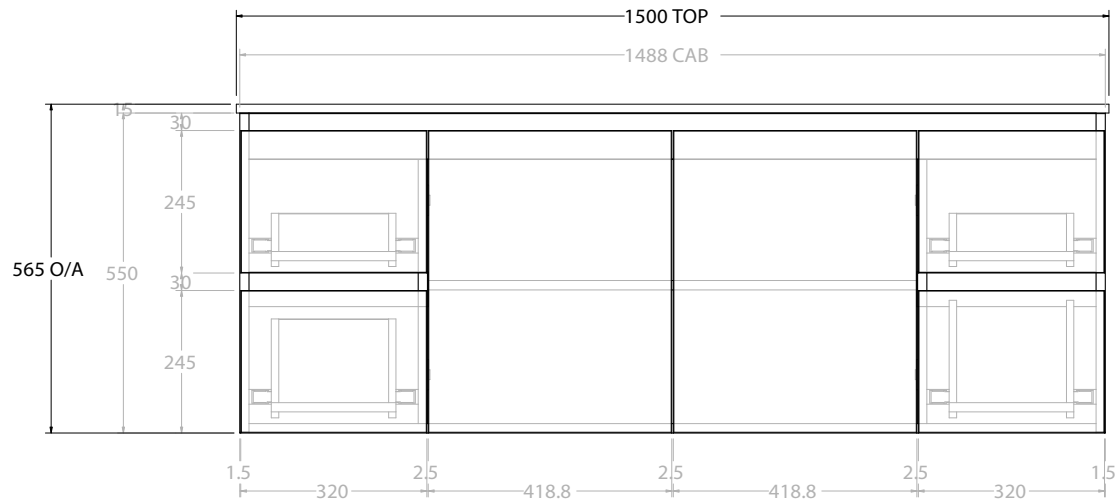

Adp

PRODUCT:	GLACIER DOOR & DRAWER TWIN 1500 WALL HUNG CENTRE BASIN	
CODE:	LITE: GLLFCW1500WHCCM	PRO: GLPFCW1500WHCCM
MOUNTING:	WALL HUNG	
SIZE:	1500W X 500D X 565H	
CONFIGURATION:	DOOR & DRAWER	
VERSION:	01	DATE: 08/16/22

TOP:	CAST MARBLE LAURETTA 1500
BASIN POSITION:	CENTRE BASIN

NOTES:
ALL DIMENSIONS ARE NOMINAL AND SUBJECT TO CHANGE. DO NOT DRILL OR ROUGH IN UNTIL YOU HAVE RECEIVED AND MEASURED YOUR PRODUCT. ALL DIMENSIONS ARE IN MILLIMETRES. DO NOT MEASURE FROM DRAWING.