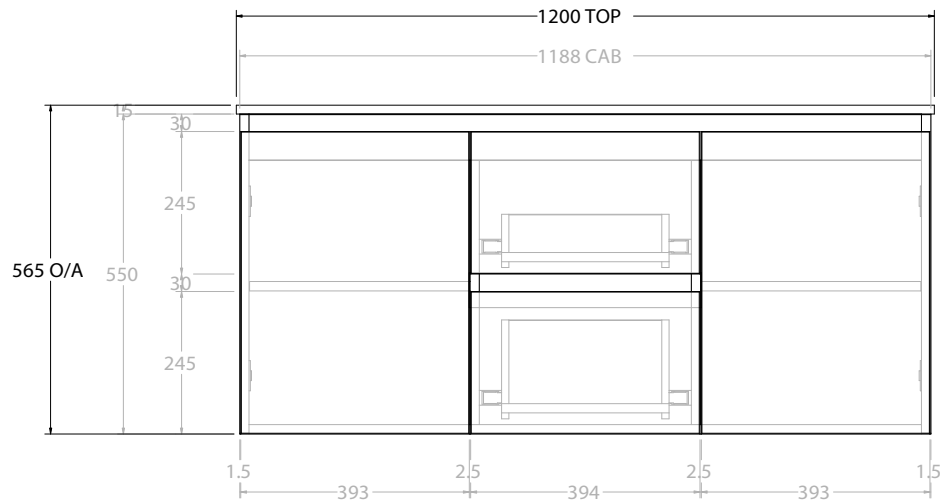

| | |
|-----------------|--------------------------|
| TOP: | CAST MARBLE LAURETTA 900 |
| BASIN POSITION: | CENTRE BASIN |

| |
|--|
| NOTES: |
| ALL DIMENSIONS ARE NOMINAL AND SUBJECT TO CHANGE. DO NOT DRILL OR ROUGH IN UNTIL YOU HAVE RECEIVED AND MEASURED YOUR PRODUCT. ALL DIMENSIONS ARE IN MILLIMETRES. DO NOT MEASURE FROM DRAWING. |

| | |
|-----------------|--------------------------|
| TOP: | CAST MARBLE LAURETTA 900 |
| BASIN POSITION: | OFFSET BASIN |

| |
|--|
| NOTES: |
| ALL DIMENSIONS ARE NOMINAL AND SUBJECT TO CHANGE. |
| DO NOT DRILL OR ROUGH IN UNTIL YOU HAVE RECEIVED AND MEASURED YOUR PRODUCT. |
| ALL DIMENSIONS ARE IN MILLIMETRES. |
| DO NOT MEASURE FROM DRAWING. |
| *LEFT HAND OFFSET PICTURED, RIGHT HAND OFFSET IS SAME BUT MIRRORED (REPLACE CODE SUFFIX L, WITH R) |

| | | |
|----------------|--|----------------------|
| PRODUCT: | GLACIER DOOR & DRAWER TWIN 1200 WALL HUNG CENTRE BASIN | |
| CODE: | LITE: GLLFCW1200WHCCM | PRO: GLPFCW1200WHCCM |
| MOUNTING: | WALL HUNG | |
| SIZE: | 1200W X 500D X 565H | |
| CONFIGURATION: | DOOR & DRAWER | |
| VERSION: | 01 | DATE: 08/16/22 |

| | |
|-----------------|---------------------------|
| TOP: | CAST MARBLE LAURETTA 1200 |
| BASIN POSITION: | CENTRE BASIN |

| |
|--|
| NOTES: |
| ALL DIMENSIONS ARE NOMINAL AND SUBJECT TO CHANGE. DO NOT DRILL OR ROUGH IN UNTIL YOU HAVE RECEIVED AND MEASURED YOUR PRODUCT. ALL DIMENSIONS ARE IN MILLIMETRES. DO NOT MEASURE FROM DRAWING. |