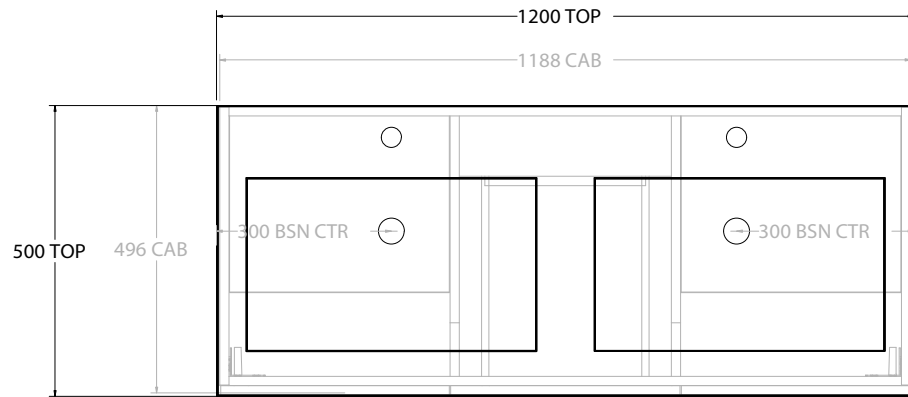

Adp

| | | |
|----------------|---|-----------------------|
| PRODUCT: | GLACIER DOOR & DRAWER TWIN 900 WALL HUNG OFFSET BASIN | |
| CODE: | LITE: GLLFCW0900WHLCM* | PRO: GLPFCW0900WHLCM* |
| MOUNTING: | WALL HUNG | |
| SIZE: | 900W X 500D X 565H | |
| CONFIGURATION: | DOOR & DRAWER | |
| VERSION: | 01 | DATE: 08/16/22 |

| | |
|-----------------|--------------------------|
| TOP: | CAST MARBLE LAURETTA 900 |
| BASIN POSITION: | OFFSET BASIN |

| |
|--|
| NOTES: |
| ALL DIMENSIONS ARE NOMINAL AND SUBJECT TO CHANGE. |
| DO NOT DRILL OR ROUGH IN UNTIL YOU HAVE RECEIVED AND MEASURED YOUR PRODUCT. |
| ALL DIMENSIONS ARE IN MILLIMETRES. |
| DO NOT MEASURE FROM DRAWING. |
| *LEFT HAND OFFSET PICTURED, RIGHT HAND OFFSET IS SAME BUT MIRRORED (REPLACE CODE SUFFIX L, WITH R) |

| | | |
|----------------|--|----------------------|
| PRODUCT: | GLACIER DOOR & DRAWER TWIN 1200 WALL HUNG CENTRE BASIN | |
| CODE: | LITE: GLLFCW1200WHCCM | PRO: GLPFCW1200WHCCM |
| MOUNTING: | WALL HUNG | |
| SIZE: | 1200W X 500D X 565H | |
| CONFIGURATION: | DOOR & DRAWER | |
| VERSION: | 01 | DATE: 08/16/22 |

| | |
|-----------------|---------------------------|
| TOP: | CAST MARBLE LAURETTA 1200 |
| BASIN POSITION: | CENTRE BASIN |

| |
|--|
| NOTES: |
| ALL DIMENSIONS ARE NOMINAL AND SUBJECT TO CHANGE. DO NOT DRILL OR ROUGH IN UNTIL YOU HAVE RECEIVED AND MEASURED YOUR PRODUCT. ALL DIMENSIONS ARE IN MILLIMETRES. DO NOT MEASURE FROM DRAWING. |