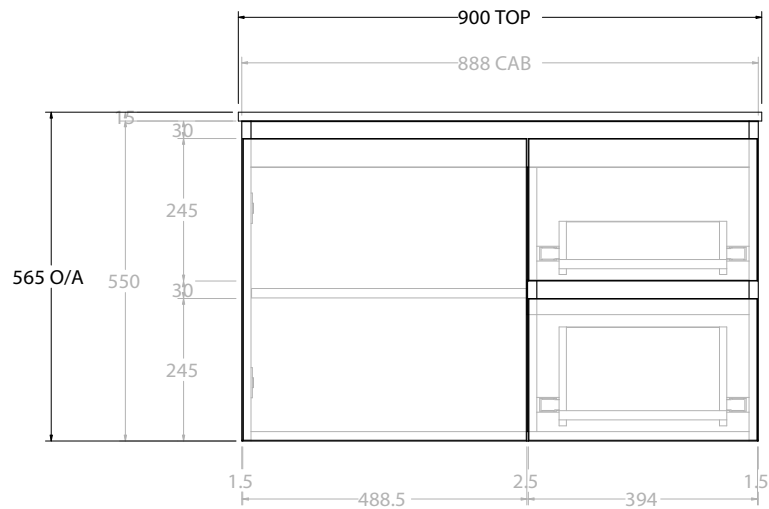

| | |
|-----------------|--------------------------|
| TOP: | CAST MARBLE LAURETTA 750 |
| BASIN POSITION: | CENTRE BASIN |

| |
|--|
| NOTES: |
| ALL DIMENSIONS ARE NOMINAL AND SUBJECT TO CHANGE. DO NOT DRILL OR ROUGH IN UNTIL YOU HAVE RECEIVED AND MEASURED YOUR PRODUCT. ALL DIMENSIONS ARE IN MILLIMETRES. DO NOT MEASURE FROM DRAWING. |

| | | |
|----------------|---|----------------------|
| PRODUCT: | GLACIER DOOR & DRAWER TWIN 900 WALL HUNG CENTRE BASIN | |
| CODE: | LITE: GLLFCW0900WHCCM | PRO: GLPFCW0900WHCCM |
| MOUNTING: | WALL HUNG | |
| SIZE: | 900W X 500D X 565H | |
| CONFIGURATION: | DOOR & DRAWER | |
| VERSION: | 01 | DATE: 08/16/22 |

| | |
|-----------------|--------------------------|
| TOP: | CAST MARBLE LAURETTA 900 |
| BASIN POSITION: | CENTRE BASIN |

| |
|--|
| NOTES: |
| ALL DIMENSIONS ARE NOMINAL AND SUBJECT TO CHANGE. DO NOT DRILL OR ROUGH IN UNTIL YOU HAVE RECEIVED AND MEASURED YOUR PRODUCT. ALL DIMENSIONS ARE IN MILLIMETRES. DO NOT MEASURE FROM DRAWING. |

| | |
|-----------------|---------------------------|
| TOP: | CAST MARBLE LAURETTA 1800 |
| BASIN POSITION: | DOUBLE BASIN |

| |
|--|
| NOTES: |
| ALL DIMENSIONS ARE NOMINAL AND SUBJECT TO CHANGE. DO NOT DRILL OR ROUGH IN UNTIL YOU HAVE RECEIVED AND MEASURED YOUR PRODUCT. ALL DIMENSIONS ARE IN MILLIMETRES. DO NOT MEASURE FROM DRAWING. |