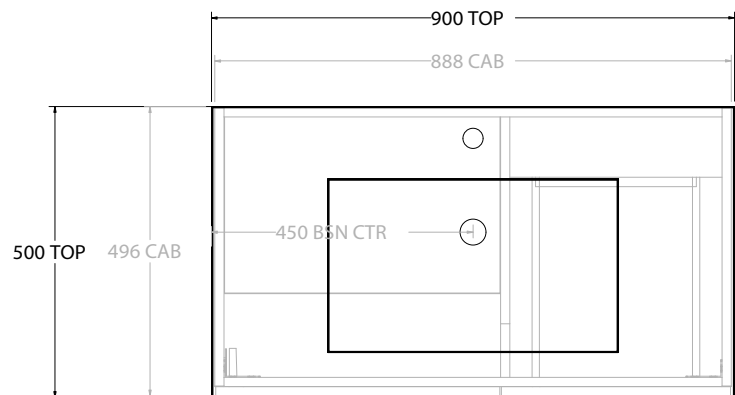

| | | |
|----------------|---|----------------------|
| PRODUCT: | GLACIER DOOR & DRAWER TWIN 750 WALL HUNG CENTRE BASIN | |
| CODE: | LITE: GLLFCW0750WHCCM | PRO: GLPFCW0750WHCCM |
| MOUNTING: | WALL HUNG | |
| SIZE: | 750W X 500D X 565H | |
| CONFIGURATION: | DOOR & DRAWER | |
| VERSION: | 01 | DATE: 08/16/22 |

| | |
|-----------------|--------------------------|
| TOP: | CAST MARBLE LAURETTA 750 |
| BASIN POSITION: | CENTRE BASIN |

| |
|--|
| NOTES: |
| ALL DIMENSIONS ARE NOMINAL AND SUBJECT TO CHANGE. DO NOT DRILL OR ROUGH IN UNTIL YOU HAVE RECEIVED AND MEASURED YOUR PRODUCT. ALL DIMENSIONS ARE IN MILLIMETRES. DO NOT MEASURE FROM DRAWING. |

| | | |
|----------------|---|----------------------|
| PRODUCT: | GLACIER DOOR & DRAWER TWIN 900 WALL HUNG CENTRE BASIN | |
| CODE: | LITE: GLLFCW0900WHCCM | PRO: GLPFCW0900WHCCM |
| MOUNTING: | WALL HUNG | |
| SIZE: | 900W X 500D X 565H | |
| CONFIGURATION: | DOOR & DRAWER | |
| VERSION: | 01 | DATE: 08/16/22 |

| | |
|-----------------|--------------------------|
| TOP: | CAST MARBLE LAURETTA 900 |
| BASIN POSITION: | CENTRE BASIN |

| |
|--|
| NOTES: |
| ALL DIMENSIONS ARE NOMINAL AND SUBJECT TO CHANGE. DO NOT DRILL OR ROUGH IN UNTIL YOU HAVE RECEIVED AND MEASURED YOUR PRODUCT. ALL DIMENSIONS ARE IN MILLIMETRES. DO NOT MEASURE FROM DRAWING. |