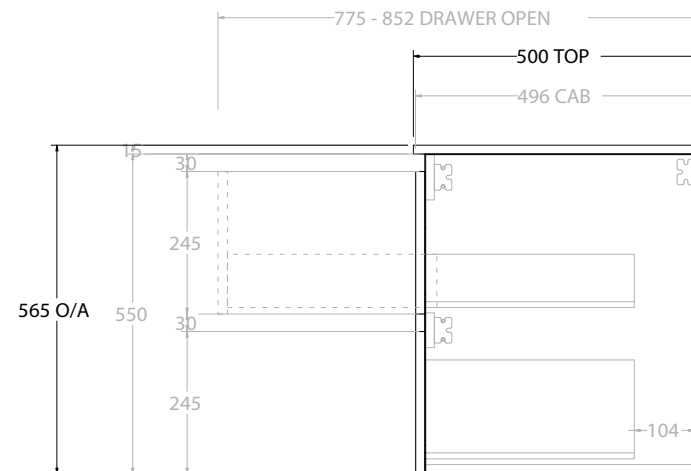

| | |
|-----------------|---------------------------|
| TOP: | CAST MARBLE LAURETTA 1200 |
| BASIN POSITION: | CENTRE BASIN |

| |
|--|
| NOTES: |
| ALL DIMENSIONS ARE NOMINAL AND SUBJECT TO CHANGE. DO NOT DRILL OR ROUGH IN UNTIL YOU HAVE RECEIVED AND MEASURED YOUR PRODUCT. ALL DIMENSIONS ARE IN MILLIMETRES. DO NOT MEASURE FROM DRAWING. |

| | |
|-----------------|---------------------------|
| TOP: | CAST MARBLE LAURETTA 1200 |
| BASIN POSITION: | DOUBLE BASIN |

| |
|--|
| NOTES: |
| ALL DIMENSIONS ARE NOMINAL AND SUBJECT TO CHANGE. DO NOT DRILL OR ROUGH IN UNTIL YOU HAVE RECEIVED AND MEASURED YOUR PRODUCT. ALL DIMENSIONS ARE IN MILLIMETRES. DO NOT MEASURE FROM DRAWING. |

| | |
|-----------------|---------------------------|
| TOP: | CAST MARBLE LAURETTA 1800 |
| BASIN POSITION: | DOUBLE BASIN |

| |
|--|
| NOTES: |
| ALL DIMENSIONS ARE NOMINAL AND SUBJECT TO CHANGE. DO NOT DRILL OR ROUGH IN UNTIL YOU HAVE RECEIVED AND MEASURED YOUR PRODUCT. ALL DIMENSIONS ARE IN MILLIMETRES. DO NOT MEASURE FROM DRAWING. |