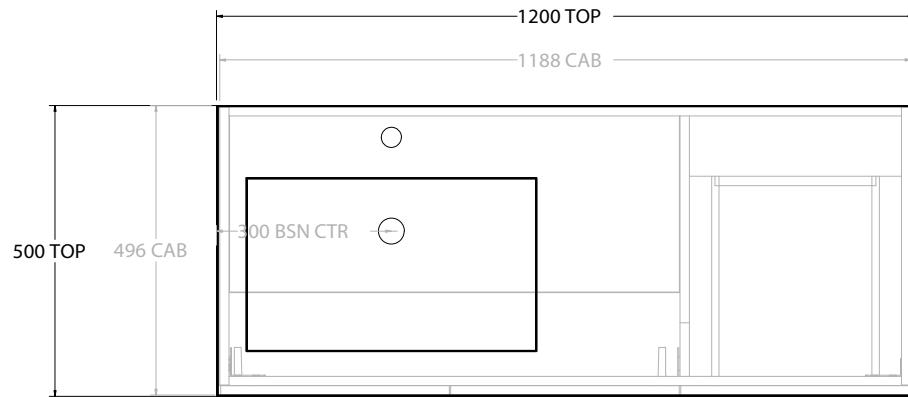

| | | |
|----------------|--|----------------------|
| PRODUCT: | GLACIER DOOR & DRAWER TWIN 1200 WALL HUNG CENTRE BASIN | |
| CODE: | LITE: GLLFCW1200WHCCM | PRO: GLPFCW1200WHCCM |
| MOUNTING: | WALL HUNG | |
| SIZE: | 1200W X 500D X 565H | |
| CONFIGURATION: | DOOR & DRAWER | |
| VERSION: | 01 | DATE: 08/16/22 |

| | |
|-----------------|---------------------------|
| TOP: | CAST MARBLE LAURETTA 1200 |
| BASIN POSITION: | CENTRE BASIN |

| |
|--|
| NOTES: |
| ALL DIMENSIONS ARE NOMINAL AND SUBJECT TO CHANGE. DO NOT DRILL OR ROUGH IN UNTIL YOU HAVE RECEIVED AND MEASURED YOUR PRODUCT. ALL DIMENSIONS ARE IN MILLIMETRES. DO NOT MEASURE FROM DRAWING. |

| | | |
|----------------|--|----------------------|
| PRODUCT: | GLACIER DOOR & DRAWER TWIN 1200 WALL HUNG DOUBLE BASIN | |
| CODE: | LITE: GLLFCW1200WHDCM | PRO: GLPFCW1200WHDCM |
| MOUNTING: | WALL HUNG | |
| SIZE: | 1200W X 500D X 565H | |
| CONFIGURATION: | DOOR & DRAWER | |
| VERSION: | 01 | DATE: 08/16/22 |

| | |
|-----------------|---------------------------|
| TOP: | CAST MARBLE LAURETTA 1200 |
| BASIN POSITION: | DOUBLE BASIN |

| |
|--|
| NOTES: |
| ALL DIMENSIONS ARE NOMINAL AND SUBJECT TO CHANGE. DO NOT DRILL OR ROUGH IN UNTIL YOU HAVE RECEIVED AND MEASURED YOUR PRODUCT. ALL DIMENSIONS ARE IN MILLIMETRES. DO NOT MEASURE FROM DRAWING. |