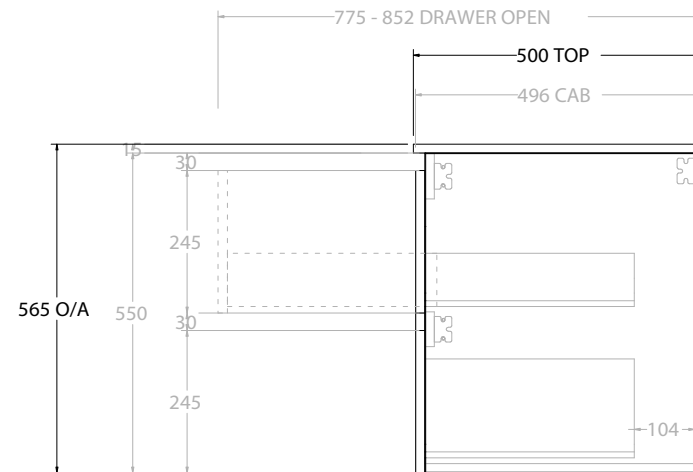

| | |
|-----------------|--------------------------|
| TOP: | CAST MARBLE LAURETTA 750 |
| BASIN POSITION: | CENTRE BASIN |

| |
|--|
| NOTES: |
| ALL DIMENSIONS ARE NOMINAL AND SUBJECT TO CHANGE. DO NOT DRILL OR ROUGH IN UNTIL YOU HAVE RECEIVED AND MEASURED YOUR PRODUCT. ALL DIMENSIONS ARE IN MILLIMETRES. DO NOT MEASURE FROM DRAWING. |

| | |
|-----------------|--------------------------|
| TOP: | CAST MARBLE LAURETTA 900 |
| BASIN POSITION: | CENTRE BASIN |

| |
|--|
| NOTES: |
| ALL DIMENSIONS ARE NOMINAL AND SUBJECT TO CHANGE. DO NOT DRILL OR ROUGH IN UNTIL YOU HAVE RECEIVED AND MEASURED YOUR PRODUCT. ALL DIMENSIONS ARE IN MILLIMETRES. DO NOT MEASURE FROM DRAWING. |

| | |
|-----------------|--------------------------|
| TOP: | CAST MARBLE LAURETTA 900 |
| BASIN POSITION: | OFFSET BASIN |

| |
|--|
| NOTES: |
| ALL DIMENSIONS ARE NOMINAL AND SUBJECT TO CHANGE. |
| DO NOT DRILL OR ROUGH IN UNTIL YOU HAVE RECEIVED AND MEASURED YOUR PRODUCT. |
| ALL DIMENSIONS ARE IN MILLIMETRES. |
| DO NOT MEASURE FROM DRAWING. |
| *LEFT HAND OFFSET PICTURED, RIGHT HAND OFFSET IS SAME BUT MIRRORED (REPLACE CODE SUFFIX L, WITH R) |

| | |
|-----------------|---------------------------|
| TOP: | CAST MARBLE LAURETTA 1200 |
| BASIN POSITION: | CENTRE BASIN |

| |
|--|
| NOTES: |
| ALL DIMENSIONS ARE NOMINAL AND SUBJECT TO CHANGE. DO NOT DRILL OR ROUGH IN UNTIL YOU HAVE RECEIVED AND MEASURED YOUR PRODUCT. ALL DIMENSIONS ARE IN MILLIMETRES. DO NOT MEASURE FROM DRAWING. |