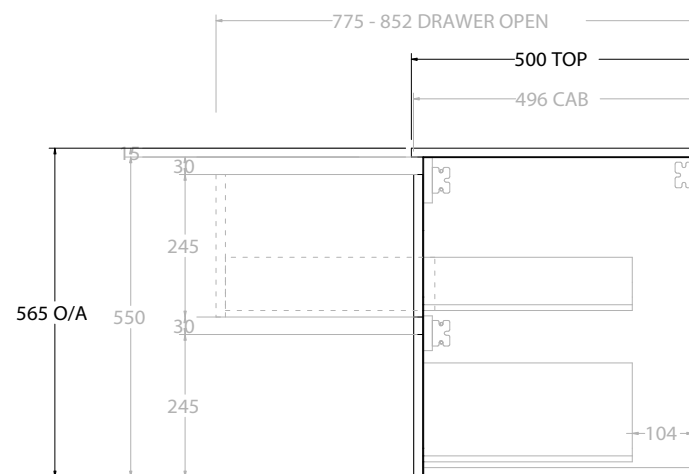

| | | |
|----------------|---|----------------------|
| PRODUCT: | GLACIER DOOR & DRAWER TWIN 750 WALL HUNG CENTRE BASIN | |
| CODE: | LITE: GLLFCW0750WHCCM | PRO: GLPFCW0750WHCCM |
| MOUNTING: | WALL HUNG | |
| SIZE: | 750W X 500D X 565H | |
| CONFIGURATION: | DOOR & DRAWER | |
| VERSION: | 01 | DATE: 08/16/22 |

| | |
|-----------------|--------------------------|
| TOP: | CAST MARBLE LAURETTA 750 |
| BASIN POSITION: | CENTRE BASIN |

| |
|--|
| NOTES: |
| ALL DIMENSIONS ARE NOMINAL AND SUBJECT TO CHANGE. DO NOT DRILL OR ROUGH IN UNTIL YOU HAVE RECEIVED AND MEASURED YOUR PRODUCT. ALL DIMENSIONS ARE IN MILLIMETRES. DO NOT MEASURE FROM DRAWING. |

| | | |
|----------------|---|----------------------|
| PRODUCT: | GLACIER DOOR & DRAWER TWIN 900 WALL HUNG CENTRE BASIN | |
| CODE: | LITE: GLLFCW0900WHCCM | PRO: GLPFCW0900WHCCM |
| MOUNTING: | WALL HUNG | |
| SIZE: | 900W X 500D X 565H | |
| CONFIGURATION: | DOOR & DRAWER | |
| VERSION: | 01 | DATE: 08/16/22 |

| | |
|-----------------|--------------------------|
| TOP: | CAST MARBLE LAURETTA 900 |
| BASIN POSITION: | CENTRE BASIN |

| |
|--|
| NOTES: |
| ALL DIMENSIONS ARE NOMINAL AND SUBJECT TO CHANGE. DO NOT DRILL OR ROUGH IN UNTIL YOU HAVE RECEIVED AND MEASURED YOUR PRODUCT. ALL DIMENSIONS ARE IN MILLIMETRES. DO NOT MEASURE FROM DRAWING. |