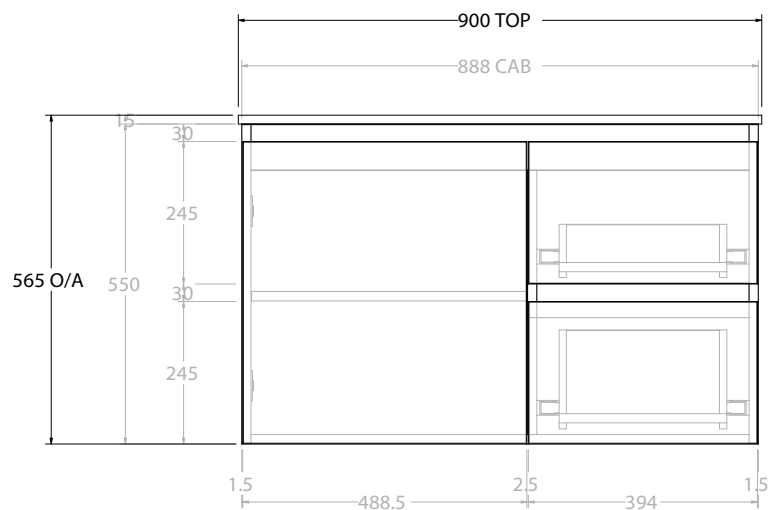

| | | |
|----------------|---|----------------------|
| PRODUCT: | GLACIER DOOR & DRAWER TWIN 750 WALL HUNG CENTRE BASIN | |
| CODE: | LITE: GLLFCW0750WHCCM | PRO: GLPFCW0750WHCCM |
| MOUNTING: | WALL HUNG | |
| SIZE: | 750W X 500D X 565H | |
| CONFIGURATION: | DOOR & DRAWER | |
| VERSION: | 01 | DATE: 08/16/22 |

| | |
|-----------------|--------------------------|
| TOP: | CAST MARBLE LAURETTA 750 |
| BASIN POSITION: | CENTRE BASIN |

| |
|--|
| NOTES: |
| ALL DIMENSIONS ARE NOMINAL AND SUBJECT TO CHANGE. DO NOT DRILL OR ROUGH IN UNTIL YOU HAVE RECEIVED AND MEASURED YOUR PRODUCT. ALL DIMENSIONS ARE IN MILLIMETRES. DO NOT MEASURE FROM DRAWING. |

| | | |
|----------------|---|----------------------|
| PRODUCT: | GLACIER DOOR & DRAWER TWIN 900 WALL HUNG CENTRE BASIN | |
| CODE: | LITE: GLLFCW0900WHCCM | PRO: GLPFCW0900WHCCM |
| MOUNTING: | WALL HUNG | |
| SIZE: | 900W X 500D X 565H | |
| CONFIGURATION: | DOOR & DRAWER | |
| VERSION: | 01 | DATE: 08/16/22 |

| | |
|-----------------|--------------------------|
| TOP: | CAST MARBLE LAURETTA 900 |
| BASIN POSITION: | CENTRE BASIN |

| |
|--|
| NOTES: |
| ALL DIMENSIONS ARE NOMINAL AND SUBJECT TO CHANGE. DO NOT DRILL OR ROUGH IN UNTIL YOU HAVE RECEIVED AND MEASURED YOUR PRODUCT. ALL DIMENSIONS ARE IN MILLIMETRES. DO NOT MEASURE FROM DRAWING. |