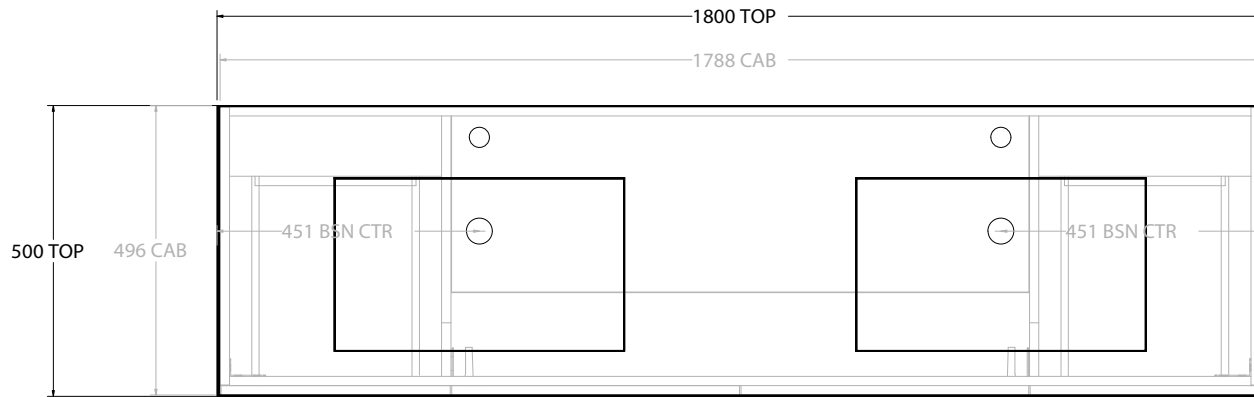

| | |
|-----------------|---------------------------|
| TOP: | CAST MARBLE LAURETTA 1500 |
| BASIN POSITION: | DOUBLE BASIN |

| |
|--|
| NOTES: |
| ALL DIMENSIONS ARE NOMINAL AND SUBJECT TO CHANGE. DO NOT DRILL OR ROUGH IN UNTIL YOU HAVE RECEIVED AND MEASURED YOUR PRODUCT. ALL DIMENSIONS ARE IN MILLIMETRES. DO NOT MEASURE FROM DRAWING. |

| | |
|-----------------|---------------------------|
| TOP: | CAST MARBLE LAURETTA 1800 |
| BASIN POSITION: | CENTRE BASIN |

| |
|--|
| NOTES: |
| ALL DIMENSIONS ARE NOMINAL AND SUBJECT TO CHANGE. DO NOT DRILL OR ROUGH IN UNTIL YOU HAVE RECEIVED AND MEASURED YOUR PRODUCT. ALL DIMENSIONS ARE IN MILLIMETRES. DO NOT MEASURE FROM DRAWING. |

| | |
|-----------------|---------------------------|
| TOP: | CAST MARBLE LAURETTA 1800 |
| BASIN POSITION: | DOUBLE BASIN |

| |
|--|
| NOTES: |
| ALL DIMENSIONS ARE NOMINAL AND SUBJECT TO CHANGE. DO NOT DRILL OR ROUGH IN UNTIL YOU HAVE RECEIVED AND MEASURED YOUR PRODUCT. ALL DIMENSIONS ARE IN MILLIMETRES. DO NOT MEASURE FROM DRAWING. |