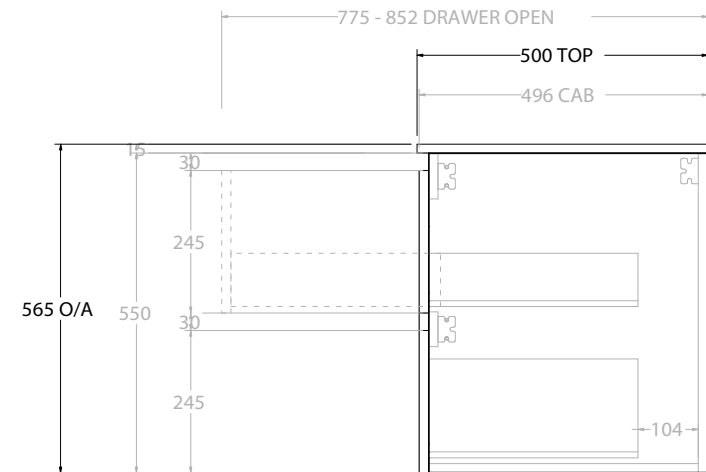

Adp

PRODUCT:	GLACIER DOOR & DRAWER TWIN 1500 WALL HUNG CENTRE BASIN	
CODE:	LITE: GLLFCW1500WHCCM	PRO: GLPFCW1500WHCCM
MOUNTING:	WALL HUNG	
SIZE:	1500W X 500D X 565H	
CONFIGURATION:	DOOR & DRAWER	
VERSION:	01	DATE: 08/16/22

TOP:	CAST MARBLE LAURETTA 1500
BASIN POSITION:	CENTRE BASIN

NOTES:
ALL DIMENSIONS ARE NOMINAL AND SUBJECT TO CHANGE. DO NOT DRILL OR ROUGH IN UNTIL YOU HAVE RECEIVED AND MEASURED YOUR PRODUCT. ALL DIMENSIONS ARE IN MILLIMETRES. DO NOT MEASURE FROM DRAWING.