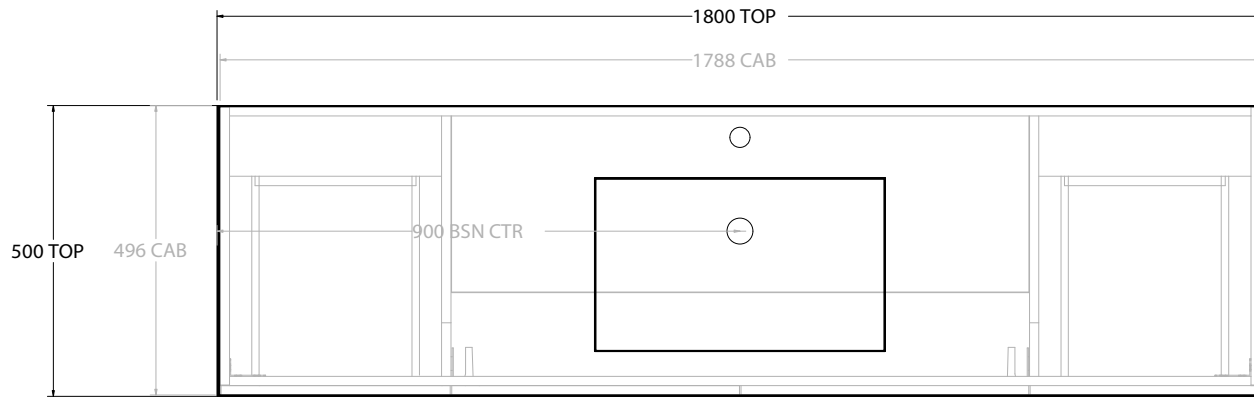

PRODUCT:	GLACIER DOOR & DRAWER TWIN 1800 WALL HUNG CENTRE BASIN	
CODE:	LITE: GLLFCW1800WHCCM	PRO: GLPFCW1800WHCCM
MOUNTING:	WALL HUNG	
SIZE:	1800W X 500D X 565H	
CONFIGURATION:	DOOR & DRAWER	
VERSION:	01	DATE: 08/16/22

TOP:	CAST MARBLE LAURETTA 1800
BASIN POSITION:	CENTRE BASIN

NOTES:
ALL DIMENSIONS ARE NOMINAL AND SUBJECT TO CHANGE. DO NOT DRILL OR ROUGH IN UNTIL YOU HAVE RECEIVED AND MEASURED YOUR PRODUCT. ALL DIMENSIONS ARE IN MILLIMETRES. DO NOT MEASURE FROM DRAWING.