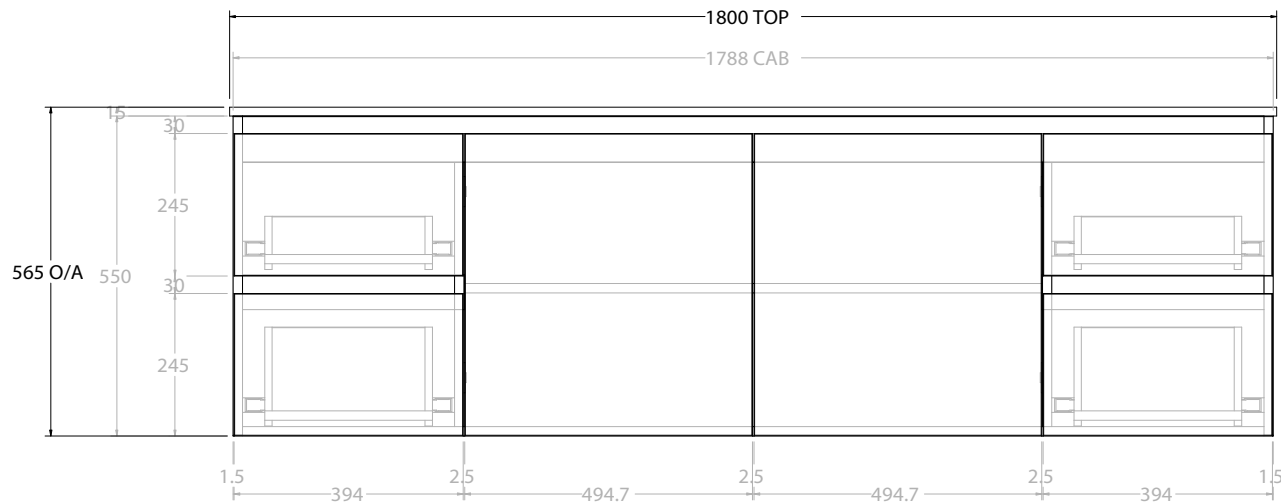

| | |
|-----------------|---------------------------|
| TOP: | CAST MARBLE LAURETTA 1500 |
| BASIN POSITION: | DOUBLE BASIN |

| |
|--|
| NOTES: |
| ALL DIMENSIONS ARE NOMINAL AND SUBJECT TO CHANGE. DO NOT DRILL OR ROUGH IN UNTIL YOU HAVE RECEIVED AND MEASURED YOUR PRODUCT. ALL DIMENSIONS ARE IN MILLIMETRES. DO NOT MEASURE FROM DRAWING. |

| | |
|-----------------|---------------------------|
| TOP: | CAST MARBLE LAURETTA 1800 |
| BASIN POSITION: | CENTRE BASIN |

| |
|--|
| NOTES: |
| ALL DIMENSIONS ARE NOMINAL AND SUBJECT TO CHANGE. DO NOT DRILL OR ROUGH IN UNTIL YOU HAVE RECEIVED AND MEASURED YOUR PRODUCT. ALL DIMENSIONS ARE IN MILLIMETRES. DO NOT MEASURE FROM DRAWING. |

| | |
|-----------------|---------------------------|
| TOP: | CAST MARBLE LAURETTA 1800 |
| BASIN POSITION: | DOUBLE BASIN |

| |
|--|
| NOTES: |
| ALL DIMENSIONS ARE NOMINAL AND SUBJECT TO CHANGE. DO NOT DRILL OR ROUGH IN UNTIL YOU HAVE RECEIVED AND MEASURED YOUR PRODUCT. ALL DIMENSIONS ARE IN MILLIMETRES. DO NOT MEASURE FROM DRAWING. |