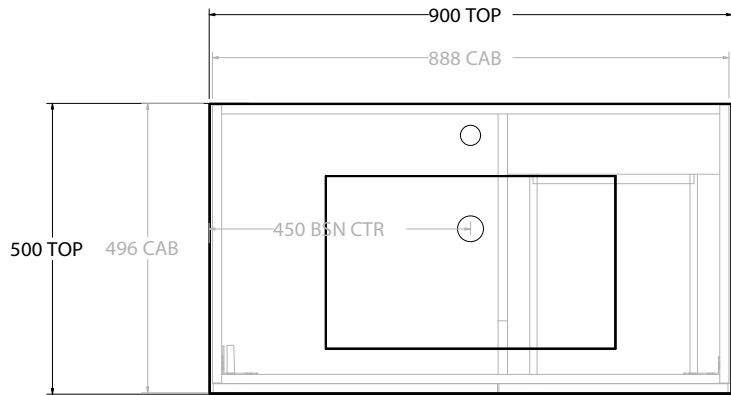

PRODUCT:	GLACIER DOOR & DRAWER SLIM 750 WALL HUNG CENTRE BASIN	
CODE:	LITE: GLLFCS0750WHCCM	PRO: GLPFC0750WHCCM
MOUNTING:	WALL HUNG	
SIZE:	750W X 500D X 395H	
CONFIGURATION:	DOOR & DRAWER	
VERSION:	01	DATE: 15/08/22

TOP:	CAST MARBLE LAURETTA 750
BASIN POSITION:	CENTRE BASIN

NOTES:
ALL DIMENSIONS ARE NOMINAL AND SUBJECT TO CHANGE. DO NOT DRILL OR ROUGH IN UNTIL YOU HAVE RECEIVED AND MEASURED YOUR PRODUCT. ALL DIMENSIONS ARE IN MILLIMETRES. DO NOT MEASURE FROM DRAWING.

PRODUCT:	GLACIER DOOR & DRAWER SLIM 900 WALL HUNG CENTRE BASIN	
CODE:	LITE: GLLFCS0900WHCCM	PRO: GLPFC50900WHCCM
MOUNTING:	WALL HUNG	
SIZE:	900W X 500D X 395H	
CONFIGURATION:	DOOR & DRAWER	
VERSION:	01	DATE: 15/08/22

TOP:	CAST MARBLE LAURETTA 1800
BASIN POSITION:	DOUBLE BASIN

NOTES:
ALL DIMENSIONS ARE NOMINAL AND SUBJECT TO CHANGE. DO NOT DRILL OR ROUGH IN UNTIL YOU HAVE RECEIVED AND MEASURED YOUR PRODUCT. ALL DIMENSIONS ARE IN MILLIMETRES. DO NOT MEASURE FROM DRAWING.