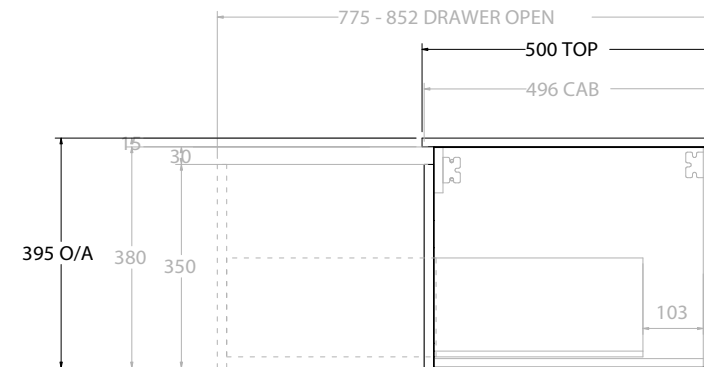

TOP:	CAST MARBLE LAURETTA 900
BASIN POSITION:	OFFSET BASIN

NOTES:
ALL DIMENSIONS ARE NOMINAL AND SUBJECT TO CHANGE. DO NOT DRILL OR ROUGH IN UNTIL YOU HAVE RECEIVED AND MEASURED YOUR PRODUCT. ALL DIMENSIONS ARE IN MILLIMETRES. DO NOT MEASURE FROM DRAWING. *LEFT HAND OFFSET PICTURED, RIGHT HAND OFFSET IS SAME BUT MIRRORED (REPLACE CODE SUFFIX L, WITH R)

TOP:	CAST MARBLE LAURETTA 1200
BASIN POSITION:	DOUBLE BASIN

NOTES:
ALL DIMENSIONS ARE NOMINAL AND SUBJECT TO CHANGE. DO NOT DRILL OR ROUGH IN UNTIL YOU HAVE RECEIVED AND MEASURED YOUR PRODUCT. ALL DIMENSIONS ARE IN MILLIMETRES. DO NOT MEASURE FROM DRAWING.

TOP:	CAST MARBLE LAURETTA 1200
BASIN POSITION:	OFFSET BASIN

NOTES:
ALL DIMENSIONS ARE NOMINAL AND SUBJECT TO CHANGE. DO NOT DRILL OR ROUGH IN UNTIL YOU HAVE RECEIVED AND MEASURED YOUR PRODUCT. ALL DIMENSIONS ARE IN MILLIMETRES. DO NOT MEASURE FROM DRAWING. *LEFT HAND OFFSET PICTURED, RIGHT HAND OFFSET IS SAME BUT MIRRORED (REPLACE CODE SUFFIX L, WITH R)

TOP:	CAST MARBLE LAURETTA 1800
BASIN POSITION:	DOUBLE BASIN

NOTES:
ALL DIMENSIONS ARE NOMINAL AND SUBJECT TO CHANGE. DO NOT DRILL OR ROUGH IN UNTIL YOU HAVE RECEIVED AND MEASURED YOUR PRODUCT. ALL DIMENSIONS ARE IN MILLIMETRES. DO NOT MEASURE FROM DRAWING.