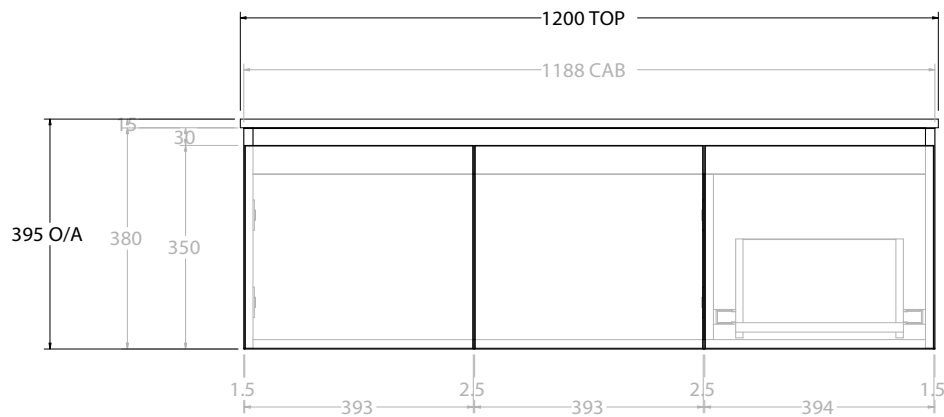

TOP:	CAST MARBLE LAURETTA 900
BASIN POSITION:	OFFSET BASIN

NOTES:
ALL DIMENSIONS ARE NOMINAL AND SUBJECT TO CHANGE. DO NOT DRILL OR ROUGH IN UNTIL YOU HAVE RECEIVED AND MEASURED YOUR PRODUCT. ALL DIMENSIONS ARE IN MILLIMETRES. DO NOT MEASURE FROM DRAWING. *LEFT HAND OFFSET PICTURED, RIGHT HAND OFFSET IS SAME BUT MIRRORED (REPLACE CODE SUFFIX L, WITH R)

Adp

PRODUCT:	GLACIER DOOR & DRAWER SLIM 1200 WALL HUNG DOUBLE BASIN	
CODE:	LITE: GLLFCS1200WHDCM	PRO: GLPFCS1200WHDCM
MOUNTING:	WALL HUNG	
SIZE:	1200W X 500D X 395H	
CONFIGURATION:	DOOR & DRAWER	
VERSION:	01	DATE: 15/08/22

TOP:	CAST MARBLE LAURETTA 1200
BASIN POSITION:	DOUBLE BASIN

NOTES:
ALL DIMENSIONS ARE NOMINAL AND SUBJECT TO CHANGE. DO NOT DRILL OR ROUGH IN UNTIL YOU HAVE RECEIVED AND MEASURED YOUR PRODUCT. ALL DIMENSIONS ARE IN MILLIMETRES. DO NOT MEASURE FROM DRAWING.

TOP:	CAST MARBLE LAURETTA 1800
BASIN POSITION:	DOUBLE BASIN

NOTES:
ALL DIMENSIONS ARE NOMINAL AND SUBJECT TO CHANGE. DO NOT DRILL OR ROUGH IN UNTIL YOU HAVE RECEIVED AND MEASURED YOUR PRODUCT. ALL DIMENSIONS ARE IN MILLIMETRES. DO NOT MEASURE FROM DRAWING.