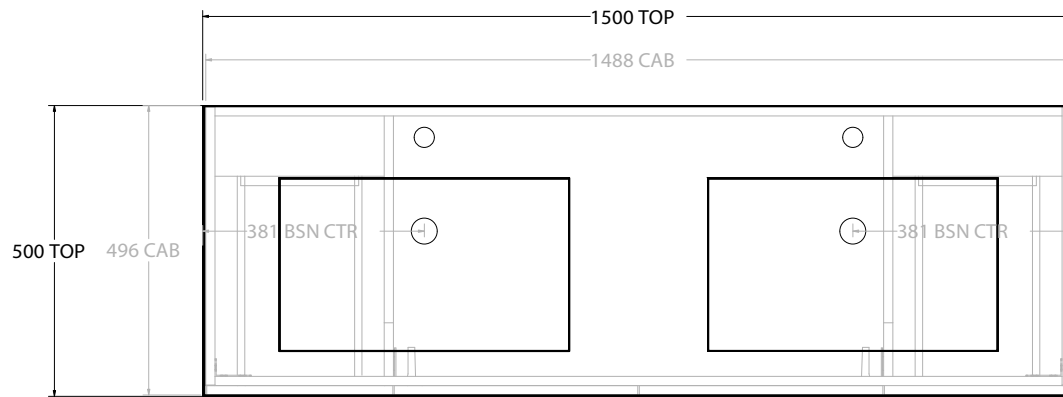

TOP:	CAST MARBLE LAURETTA 1200
BASIN POSITION:	DOUBLE BASIN

NOTES:
ALL DIMENSIONS ARE NOMINAL AND SUBJECT TO CHANGE. DO NOT DRILL OR ROUGH IN UNTIL YOU HAVE RECEIVED AND MEASURED YOUR PRODUCT. ALL DIMENSIONS ARE IN MILLIMETRES. DO NOT MEASURE FROM DRAWING.

TOP:	CAST MARBLE LAURETTA 1200
BASIN POSITION:	OFFSET BASIN

NOTES:
ALL DIMENSIONS ARE NOMINAL AND SUBJECT TO CHANGE. DO NOT DRILL OR ROUGH IN UNTIL YOU HAVE RECEIVED AND MEASURED YOUR PRODUCT. ALL DIMENSIONS ARE IN MILLIMETRES. DO NOT MEASURE FROM DRAWING. *LEFT HAND OFFSET PICTURED, RIGHT HAND OFFSET IS SAME BUT MIRRORED (REPLACE CODE SUFFIX L, WITH R)

TOP:	CAST MARBLE LAURETTA 1500
BASIN POSITION:	CENTRE BASIN

NOTES:
ALL DIMENSIONS ARE NOMINAL AND SUBJECT TO CHANGE. DO NOT DRILL OR ROUGH IN UNTIL YOU HAVE RECEIVED AND MEASURED YOUR PRODUCT. ALL DIMENSIONS ARE IN MILLIMETRES. DO NOT MEASURE FROM DRAWING.

TOP:	CAST MARBLE LAURETTA 1800
BASIN POSITION:	DOUBLE BASIN

NOTES:
ALL DIMENSIONS ARE NOMINAL AND SUBJECT TO CHANGE. DO NOT DRILL OR ROUGH IN UNTIL YOU HAVE RECEIVED AND MEASURED YOUR PRODUCT. ALL DIMENSIONS ARE IN MILLIMETRES. DO NOT MEASURE FROM DRAWING.