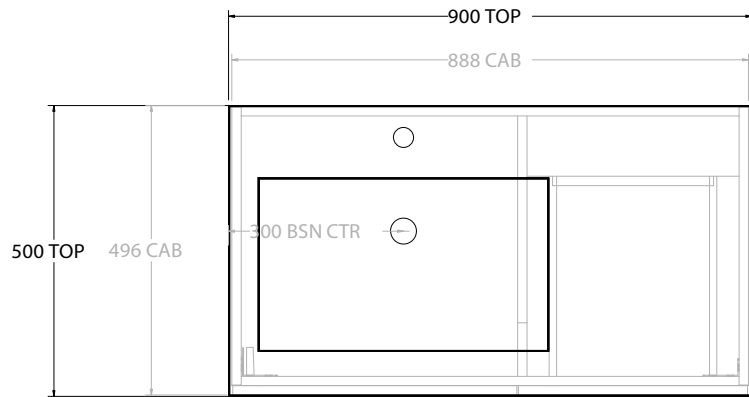

TOP:	CAST MARBLE LAURETTA 750
BASIN POSITION:	CENTRE BASIN

NOTES:
ALL DIMENSIONS ARE NOMINAL AND SUBJECT TO CHANGE. DO NOT DRILL OR ROUGH IN UNTIL YOU HAVE RECEIVED AND MEASURED YOUR PRODUCT. ALL DIMENSIONS ARE IN MILLIMETRES. DO NOT MEASURE FROM DRAWING.

PRODUCT:	GLACIER DOOR & DRAWER SLIM 900 WALL HUNG CENTRE BASIN	
CODE:	LITE: GLLFCS0900WHCCM	PRO: GLPFC50900WHCCM
MOUNTING:	WALL HUNG	
SIZE:	900W X 500D X 395H	
CONFIGURATION:	DOOR & DRAWER	
VERSION:	01	DATE: 15/08/22

TOP:	CAST MARBLE LAURETTA 900
BASIN POSITION:	CENTRE BASIN

NOTES:
ALL DIMENSIONS ARE NOMINAL AND SUBJECT TO CHANGE. DO NOT DRILL OR ROUGH IN UNTIL YOU HAVE RECEIVED AND MEASURED YOUR PRODUCT. ALL DIMENSIONS ARE IN MILLIMETRES. DO NOT MEASURE FROM DRAWING.

TOP:	CAST MARBLE LAURETTA 1800
BASIN POSITION:	DOUBLE BASIN

NOTES:
ALL DIMENSIONS ARE NOMINAL AND SUBJECT TO CHANGE. DO NOT DRILL OR ROUGH IN UNTIL YOU HAVE RECEIVED AND MEASURED YOUR PRODUCT. ALL DIMENSIONS ARE IN MILLIMETRES. DO NOT MEASURE FROM DRAWING.