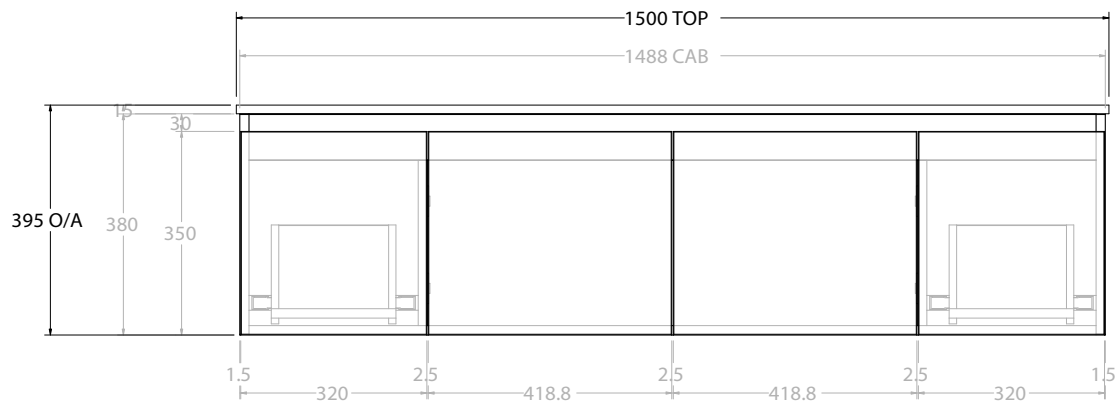

TOP:	CAST MARBLE LAURETTA 1200
BASIN POSITION:	DOUBLE BASIN

NOTES:
ALL DIMENSIONS ARE NOMINAL AND SUBJECT TO CHANGE. DO NOT DRILL OR ROUGH IN UNTIL YOU HAVE RECEIVED AND MEASURED YOUR PRODUCT. ALL DIMENSIONS ARE IN MILLIMETRES. DO NOT MEASURE FROM DRAWING.

Adp

PRODUCT:	GLACIER DOOR & DRAWER SLIM 1200 WALL HUNG OFFSET BASIN	
CODE:	LITE: GLLFCS1200WHLCM*	PRO: GLPFCS1200WHLCM*
MOUNTING:	WALL HUNG	
SIZE:	1200W X 500D X 395H	
CONFIGURATION:	DOOR & DRAWER	
VERSION:	01	DATE: 15/08/22

TOP:	CAST MARBLE LAURETTA 1200
BASIN POSITION:	OFFSET BASIN

NOTES:
ALL DIMENSIONS ARE NOMINAL AND SUBJECT TO CHANGE. DO NOT DRILL OR ROUGH IN UNTIL YOU HAVE RECEIVED AND MEASURED YOUR PRODUCT. ALL DIMENSIONS ARE IN MILLIMETRES. DO NOT MEASURE FROM DRAWING. *LEFT HAND OFFSET PICTURED, RIGHT HAND OFFSET IS SAME BUT MIRRORED (REPLACE CODE SUFFIX L, WITH R)

TOP:	CAST MARBLE LAURETTA 1800
BASIN POSITION:	DOUBLE BASIN

NOTES:
ALL DIMENSIONS ARE NOMINAL AND SUBJECT TO CHANGE. DO NOT DRILL OR ROUGH IN UNTIL YOU HAVE RECEIVED AND MEASURED YOUR PRODUCT. ALL DIMENSIONS ARE IN MILLIMETRES. DO NOT MEASURE FROM DRAWING.