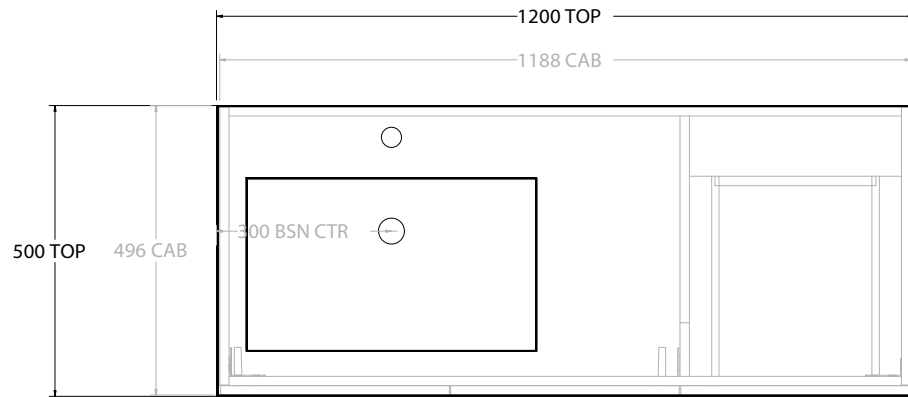

Adp

PRODUCT:	GLACIER DOOR & DRAWER SLIM 900 WALL HUNG OFFSET BASIN	
CODE:	LITE: GLLFCS0900WHLCM*	PRO: GLPFC50900WHLCM*
MOUNTING:	WALL HUNG	
SIZE:	900W X 500D X 395H	
CONFIGURATION:	DOOR & DRAWER	
VERSION:	01	DATE: 15/08/22

TOP:	CAST MARBLE LAURETTA 900
BASIN POSITION:	OFFSET BASIN

NOTES:
ALL DIMENSIONS ARE NOMINAL AND SUBJECT TO CHANGE. DO NOT DRILL OR ROUGH IN UNTIL YOU HAVE RECEIVED AND MEASURED YOUR PRODUCT. ALL DIMENSIONS ARE IN MILLIMETRES. DO NOT MEASURE FROM DRAWING. *LEFT HAND OFFSET PICTURED, RIGHT HAND OFFSET IS SAME BUT MIRRORED (REPLACE CODE SUFFIX L, WITH R)

Adp

PRODUCT:	GLACIER DOOR & DRAWER SLIM 1200 WALL HUNG DOUBLE BASIN	
CODE:	LITE: GLLFCS1200WHDCM	PRO: GLPFCS1200WHDCM
MOUNTING:	WALL HUNG	
SIZE:	1200W X 500D X 395H	
CONFIGURATION:	DOOR & DRAWER	
VERSION:	01	DATE: 15/08/22

TOP:	CAST MARBLE LAURETTA 1200
BASIN POSITION:	DOUBLE BASIN

NOTES:
ALL DIMENSIONS ARE NOMINAL AND SUBJECT TO CHANGE. DO NOT DRILL OR ROUGH IN UNTIL YOU HAVE RECEIVED AND MEASURED YOUR PRODUCT. ALL DIMENSIONS ARE IN MILLIMETRES. DO NOT MEASURE FROM DRAWING.