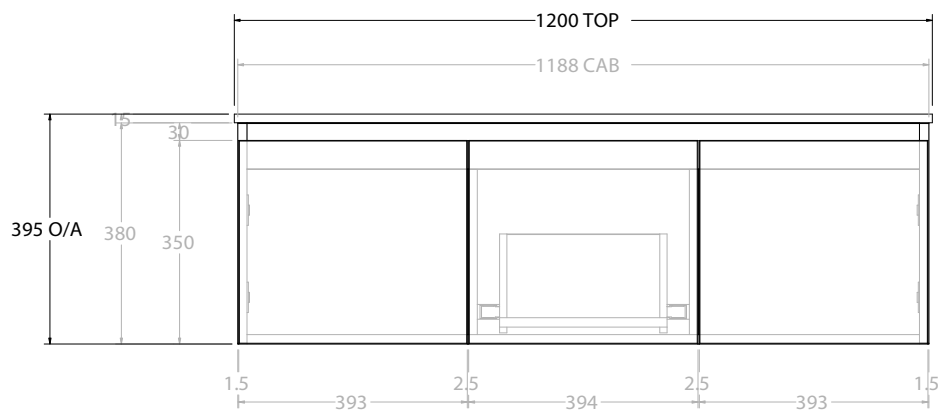

TOP:	CAST MARBLE LAURETTA 900
BASIN POSITION:	CENTRE BASIN

NOTES:
ALL DIMENSIONS ARE NOMINAL AND SUBJECT TO CHANGE. DO NOT DRILL OR ROUGH IN UNTIL YOU HAVE RECEIVED AND MEASURED YOUR PRODUCT. ALL DIMENSIONS ARE IN MILLIMETRES. DO NOT MEASURE FROM DRAWING.

TOP:	CAST MARBLE LAURETTA 900
BASIN POSITION:	OFFSET BASIN

NOTES:
ALL DIMENSIONS ARE NOMINAL AND SUBJECT TO CHANGE. DO NOT DRILL OR ROUGH IN UNTIL YOU HAVE RECEIVED AND MEASURED YOUR PRODUCT. ALL DIMENSIONS ARE IN MILLIMETRES. DO NOT MEASURE FROM DRAWING. *LEFT HAND OFFSET PICTURED, RIGHT HAND OFFSET IS SAME BUT MIRRORED (REPLACE CODE SUFFIX L, WITH R)

TOP:	CAST MARBLE LAURETTA 1200
BASIN POSITION:	DOUBLE BASIN

NOTES:
ALL DIMENSIONS ARE NOMINAL AND SUBJECT TO CHANGE. DO NOT DRILL OR ROUGH IN UNTIL YOU HAVE RECEIVED AND MEASURED YOUR PRODUCT. ALL DIMENSIONS ARE IN MILLIMETRES. DO NOT MEASURE FROM DRAWING.

TOP:	CAST MARBLE LAURETTA 1800
BASIN POSITION:	DOUBLE BASIN

NOTES:
ALL DIMENSIONS ARE NOMINAL AND SUBJECT TO CHANGE. DO NOT DRILL OR ROUGH IN UNTIL YOU HAVE RECEIVED AND MEASURED YOUR PRODUCT. ALL DIMENSIONS ARE IN MILLIMETRES. DO NOT MEASURE FROM DRAWING.