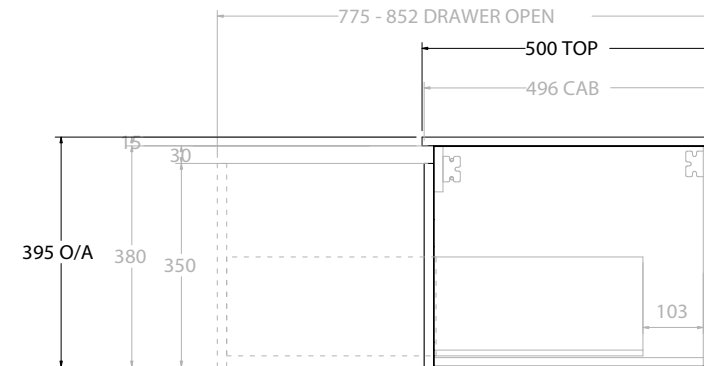

TOP:	CAST MARBLE LAURETTA 1200
BASIN POSITION:	DOUBLE BASIN

NOTES:
ALL DIMENSIONS ARE NOMINAL AND SUBJECT TO CHANGE. DO NOT DRILL OR ROUGH IN UNTIL YOU HAVE RECEIVED AND MEASURED YOUR PRODUCT. ALL DIMENSIONS ARE IN MILLIMETRES. DO NOT MEASURE FROM DRAWING.

TOP:	CAST MARBLE LAURETTA 1200
BASIN POSITION:	OFFSET BASIN

NOTES:
ALL DIMENSIONS ARE NOMINAL AND SUBJECT TO CHANGE. DO NOT DRILL OR ROUGH IN UNTIL YOU HAVE RECEIVED AND MEASURED YOUR PRODUCT. ALL DIMENSIONS ARE IN MILLIMETRES. DO NOT MEASURE FROM DRAWING. *LEFT HAND OFFSET PICTURED, RIGHT HAND OFFSET IS SAME BUT MIRRORED (REPLACE CODE SUFFIX L, WITH R)

TOP:	CAST MARBLE LAURETTA 1500
BASIN POSITION:	CENTRE BASIN

NOTES:
ALL DIMENSIONS ARE NOMINAL AND SUBJECT TO CHANGE. DO NOT DRILL OR ROUGH IN UNTIL YOU HAVE RECEIVED AND MEASURED YOUR PRODUCT. ALL DIMENSIONS ARE IN MILLIMETRES. DO NOT MEASURE FROM DRAWING.

TOP:	CAST MARBLE LAURETTA 1800
BASIN POSITION:	DOUBLE BASIN

NOTES:
ALL DIMENSIONS ARE NOMINAL AND SUBJECT TO CHANGE. DO NOT DRILL OR ROUGH IN UNTIL YOU HAVE RECEIVED AND MEASURED YOUR PRODUCT. ALL DIMENSIONS ARE IN MILLIMETRES. DO NOT MEASURE FROM DRAWING.