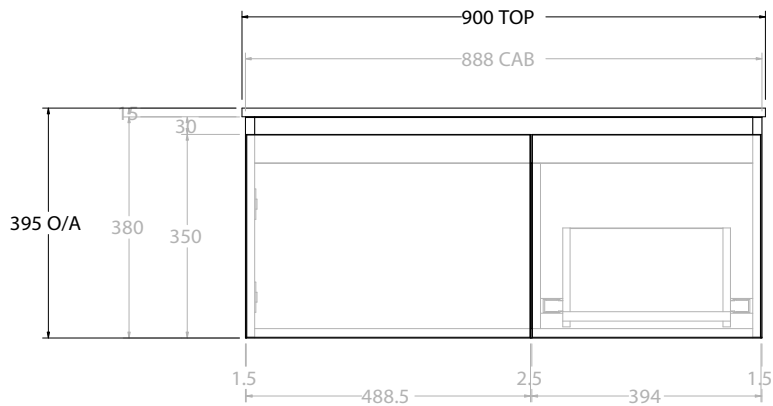

PRODUCT:	GLACIER DOOR & DRAWER SLIM 750 WALL HUNG CENTRE BASIN	
CODE:	LITE: GLLFCS0750WHCCM	PRO: GLPFC0750WHCCM
MOUNTING:	WALL HUNG	
SIZE:	750W X 500D X 395H	
CONFIGURATION:	DOOR & DRAWER	
VERSION:	01	DATE: 15/08/22

TOP:	CAST MARBLE LAURETTA 750
BASIN POSITION:	CENTRE BASIN

NOTES:
ALL DIMENSIONS ARE NOMINAL AND SUBJECT TO CHANGE. DO NOT DRILL OR ROUGH IN UNTIL YOU HAVE RECEIVED AND MEASURED YOUR PRODUCT. ALL DIMENSIONS ARE IN MILLIMETRES. DO NOT MEASURE FROM DRAWING.

TOP:	CAST MARBLE LAURETTA 900
BASIN POSITION:	CENTRE BASIN

NOTES:
ALL DIMENSIONS ARE NOMINAL AND SUBJECT TO CHANGE. DO NOT DRILL OR ROUGH IN UNTIL YOU HAVE RECEIVED AND MEASURED YOUR PRODUCT. ALL DIMENSIONS ARE IN MILLIMETRES. DO NOT MEASURE FROM DRAWING.

TOP:	CAST MARBLE LAURETTA 1800
BASIN POSITION:	DOUBLE BASIN

NOTES:
ALL DIMENSIONS ARE NOMINAL AND SUBJECT TO CHANGE. DO NOT DRILL OR ROUGH IN UNTIL YOU HAVE RECEIVED AND MEASURED YOUR PRODUCT. ALL DIMENSIONS ARE IN MILLIMETRES. DO NOT MEASURE FROM DRAWING.