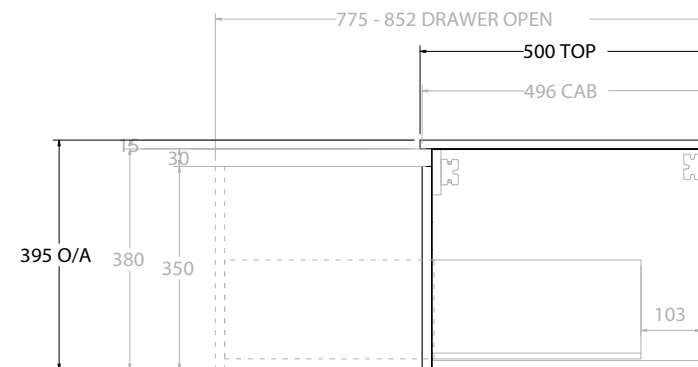

TOP:	CAST MARBLE LAURETTA 900
BASIN POSITION:	CENTRE BASIN

NOTES:
ALL DIMENSIONS ARE NOMINAL AND SUBJECT TO CHANGE. DO NOT DRILL OR ROUGH IN UNTIL YOU HAVE RECEIVED AND MEASURED YOUR PRODUCT. ALL DIMENSIONS ARE IN MILLIMETRES. DO NOT MEASURE FROM DRAWING.

TOP:	CAST MARBLE LAURETTA 900
BASIN POSITION:	OFFSET BASIN

NOTES:
ALL DIMENSIONS ARE NOMINAL AND SUBJECT TO CHANGE. DO NOT DRILL OR ROUGH IN UNTIL YOU HAVE RECEIVED AND MEASURED YOUR PRODUCT. ALL DIMENSIONS ARE IN MILLIMETRES. DO NOT MEASURE FROM DRAWING. *LEFT HAND OFFSET PICTURED, RIGHT HAND OFFSET IS SAME BUT MIRRORED (REPLACE CODE SUFFIX L, WITH R)

TOP:	CAST MARBLE LAURETTA 1200
BASIN POSITION:	DOUBLE BASIN

NOTES:
ALL DIMENSIONS ARE NOMINAL AND SUBJECT TO CHANGE. DO NOT DRILL OR ROUGH IN UNTIL YOU HAVE RECEIVED AND MEASURED YOUR PRODUCT. ALL DIMENSIONS ARE IN MILLIMETRES. DO NOT MEASURE FROM DRAWING.

TOP:	CAST MARBLE LAURETTA 1800
BASIN POSITION:	DOUBLE BASIN

NOTES:
ALL DIMENSIONS ARE NOMINAL AND SUBJECT TO CHANGE. DO NOT DRILL OR ROUGH IN UNTIL YOU HAVE RECEIVED AND MEASURED YOUR PRODUCT. ALL DIMENSIONS ARE IN MILLIMETRES. DO NOT MEASURE FROM DRAWING.