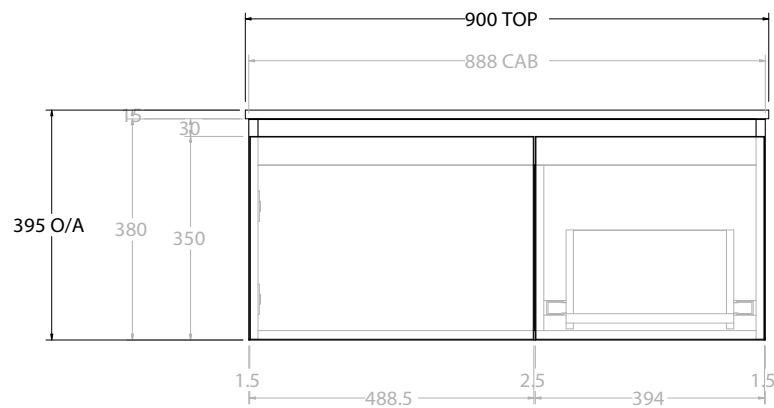

TOP:	CAST MARBLE LAURETTA 750
BASIN POSITION:	CENTRE BASIN

NOTES:
ALL DIMENSIONS ARE NOMINAL AND SUBJECT TO CHANGE. DO NOT DRILL OR ROUGH IN UNTIL YOU HAVE RECEIVED AND MEASURED YOUR PRODUCT. ALL DIMENSIONS ARE IN MILLIMETRES. DO NOT MEASURE FROM DRAWING.

PRODUCT:	GLACIER DOOR & DRAWER SLIM 900 WALL HUNG CENTRE BASIN	
CODE:	LITE: GLLFCS0900WHCCM	PRO: GLPFC50900WHCCM
MOUNTING:	WALL HUNG	
SIZE:	900W X 500D X 395H	
CONFIGURATION:	DOOR & DRAWER	
VERSION:	01	DATE: 15/08/22

TOP:	CAST MARBLE LAURETTA 900
BASIN POSITION:	CENTRE BASIN

NOTES:
ALL DIMENSIONS ARE NOMINAL AND SUBJECT TO CHANGE. DO NOT DRILL OR ROUGH IN UNTIL YOU HAVE RECEIVED AND MEASURED YOUR PRODUCT. ALL DIMENSIONS ARE IN MILLIMETRES. DO NOT MEASURE FROM DRAWING.

TOP:	CAST MARBLE LAURETTA 1800
BASIN POSITION:	DOUBLE BASIN

NOTES:
ALL DIMENSIONS ARE NOMINAL AND SUBJECT TO CHANGE. DO NOT DRILL OR ROUGH IN UNTIL YOU HAVE RECEIVED AND MEASURED YOUR PRODUCT. ALL DIMENSIONS ARE IN MILLIMETRES. DO NOT MEASURE FROM DRAWING.