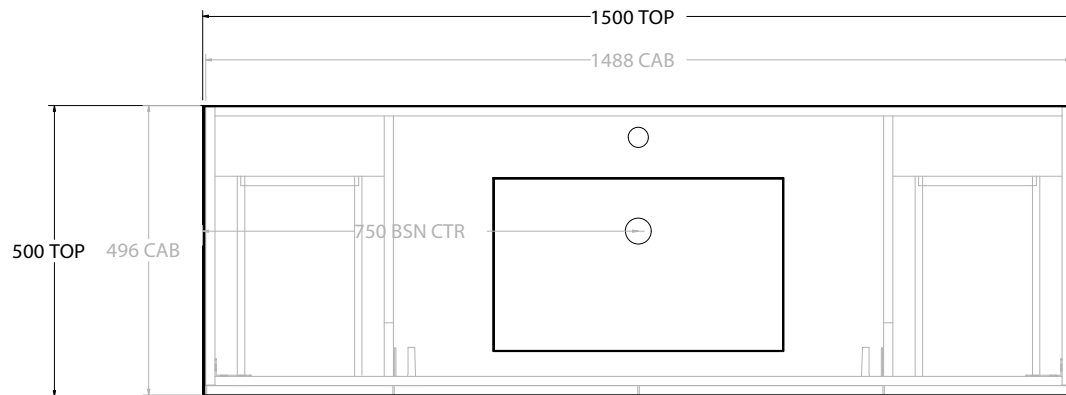

TOP:	CAST MARBLE LAURETTA 1200
BASIN POSITION:	DOUBLE BASIN

NOTES:
ALL DIMENSIONS ARE NOMINAL AND SUBJECT TO CHANGE. DO NOT DRILL OR ROUGH IN UNTIL YOU HAVE RECEIVED AND MEASURED YOUR PRODUCT. ALL DIMENSIONS ARE IN MILLIMETRES. DO NOT MEASURE FROM DRAWING.

Adp

PRODUCT:	GLACIER DOOR & DRAWER SLIM 1200 WALL HUNG OFFSET BASIN	
CODE:	LITE: GLLFCS1200WHLCM*	PRO: GLPFCS1200WHLCM*
MOUNTING:	WALL HUNG	
SIZE:	1200W X 500D X 395H	
CONFIGURATION:	DOOR & DRAWER	
VERSION:	01	DATE: 15/08/22

TOP:	CAST MARBLE LAURETTA 1200
BASIN POSITION:	OFFSET BASIN

NOTES:
ALL DIMENSIONS ARE NOMINAL AND SUBJECT TO CHANGE. DO NOT DRILL OR ROUGH IN UNTIL YOU HAVE RECEIVED AND MEASURED YOUR PRODUCT. ALL DIMENSIONS ARE IN MILLIMETRES. DO NOT MEASURE FROM DRAWING. *LEFT HAND OFFSET PICTURED, RIGHT HAND OFFSET IS SAME BUT MIRRORED (REPLACE CODE SUFFIX L, WITH R)