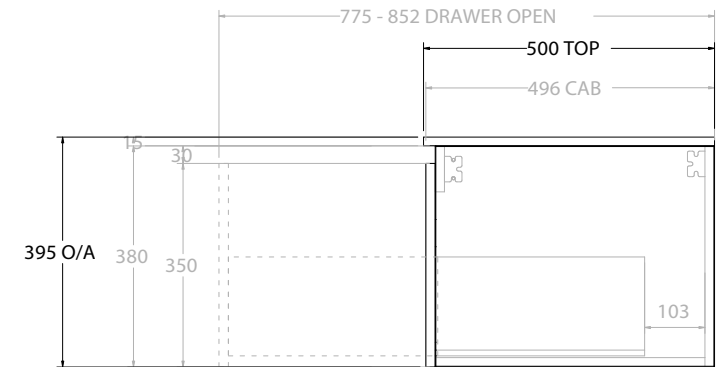

TOP:	CAST MARBLE LAURETTA 1500
BASIN POSITION:	CENTRE BASIN

NOTES:
ALL DIMENSIONS ARE NOMINAL AND SUBJECT TO CHANGE. DO NOT DRILL OR ROUGH IN UNTIL YOU HAVE RECEIVED AND MEASURED YOUR PRODUCT. ALL DIMENSIONS ARE IN MILLIMETRES. DO NOT MEASURE FROM DRAWING.

TOP:	CAST MARBLE LAURETTA 1500
BASIN POSITION:	DOUBLE BASIN

NOTES:
ALL DIMENSIONS ARE NOMINAL AND SUBJECT TO CHANGE. DO NOT DRILL OR ROUGH IN UNTIL YOU HAVE RECEIVED AND MEASURED YOUR PRODUCT. ALL DIMENSIONS ARE IN MILLIMETRES. DO NOT MEASURE FROM DRAWING.

TOP:	CAST MARBLE LAURETTA 1800
BASIN POSITION:	CENTRE BASIN

NOTES:
ALL DIMENSIONS ARE NOMINAL AND SUBJECT TO CHANGE. DO NOT DRILL OR ROUGH IN UNTIL YOU HAVE RECEIVED AND MEASURED YOUR PRODUCT. ALL DIMENSIONS ARE IN MILLIMETRES. DO NOT MEASURE FROM DRAWING.

TOP:	CAST MARBLE LAURETTA 1800
BASIN POSITION:	DOUBLE BASIN

NOTES:
ALL DIMENSIONS ARE NOMINAL AND SUBJECT TO CHANGE. DO NOT DRILL OR ROUGH IN UNTIL YOU HAVE RECEIVED AND MEASURED YOUR PRODUCT. ALL DIMENSIONS ARE IN MILLIMETRES. DO NOT MEASURE FROM DRAWING.