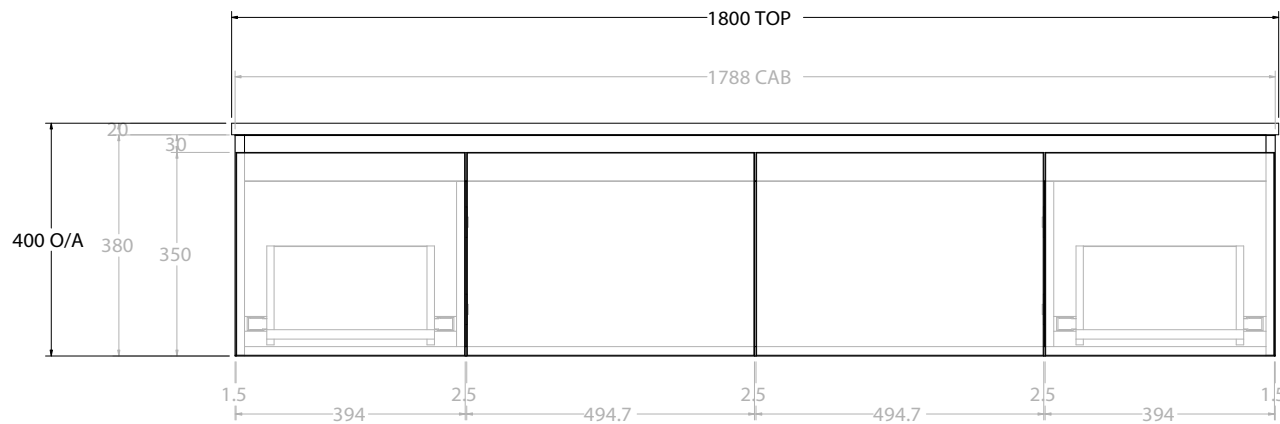

TOP:	CAST MARBLE LAURETTA 1500
BASIN POSITION:	DOUBLE BASIN

NOTES:
ALL DIMENSIONS ARE NOMINAL AND SUBJECT TO CHANGE. DO NOT DRILL OR ROUGH IN UNTIL YOU HAVE RECEIVED AND MEASURED YOUR PRODUCT. ALL DIMENSIONS ARE IN MILLIMETRES. DO NOT MEASURE FROM DRAWING.

TOP:	CAST MARBLE LAURETTA 1800
BASIN POSITION:	CENTRE BASIN

NOTES:
ALL DIMENSIONS ARE NOMINAL AND SUBJECT TO CHANGE. DO NOT DRILL OR ROUGH IN UNTIL YOU HAVE RECEIVED AND MEASURED YOUR PRODUCT. ALL DIMENSIONS ARE IN MILLIMETRES. DO NOT MEASURE FROM DRAWING.

TOP:	CAST MARBLE LAURETTA 1800
BASIN POSITION:	DOUBLE BASIN

NOTES:
ALL DIMENSIONS ARE NOMINAL AND SUBJECT TO CHANGE. DO NOT DRILL OR ROUGH IN UNTIL YOU HAVE RECEIVED AND MEASURED YOUR PRODUCT. ALL DIMENSIONS ARE IN MILLIMETRES. DO NOT MEASURE FROM DRAWING.