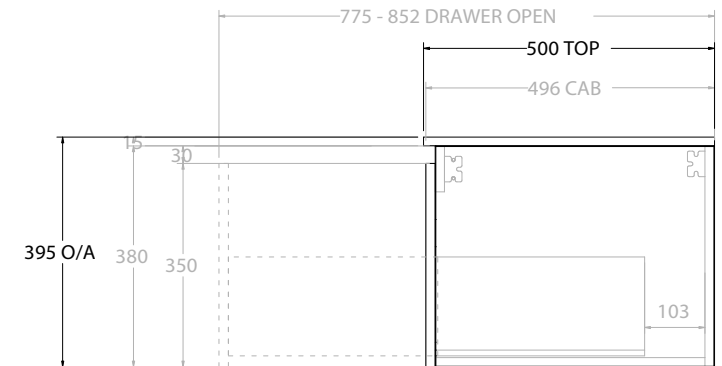

TOP:	CAST MARBLE LAURETTA 1500
BASIN POSITION:	CENTRE BASIN

NOTES:
ALL DIMENSIONS ARE NOMINAL AND SUBJECT TO CHANGE. DO NOT DRILL OR ROUGH IN UNTIL YOU HAVE RECEIVED AND MEASURED YOUR PRODUCT. ALL DIMENSIONS ARE IN MILLIMETRES. DO NOT MEASURE FROM DRAWING.

TOP:	CAST MARBLE LAURETTA 1500
BASIN POSITION:	DOUBLE BASIN

NOTES:
ALL DIMENSIONS ARE NOMINAL AND SUBJECT TO CHANGE. DO NOT DRILL OR ROUGH IN UNTIL YOU HAVE RECEIVED AND MEASURED YOUR PRODUCT. ALL DIMENSIONS ARE IN MILLIMETRES. DO NOT MEASURE FROM DRAWING.

TOP:	CAST MARBLE LAURETTA 1800
BASIN POSITION:	CENTRE BASIN

NOTES:
ALL DIMENSIONS ARE NOMINAL AND SUBJECT TO CHANGE. DO NOT DRILL OR ROUGH IN UNTIL YOU HAVE RECEIVED AND MEASURED YOUR PRODUCT. ALL DIMENSIONS ARE IN MILLIMETRES. DO NOT MEASURE FROM DRAWING.

TOP:	CAST MARBLE LAURETTA 1800
BASIN POSITION:	DOUBLE BASIN

NOTES:
ALL DIMENSIONS ARE NOMINAL AND SUBJECT TO CHANGE. DO NOT DRILL OR ROUGH IN UNTIL YOU HAVE RECEIVED AND MEASURED YOUR PRODUCT. ALL DIMENSIONS ARE IN MILLIMETRES. DO NOT MEASURE FROM DRAWING.