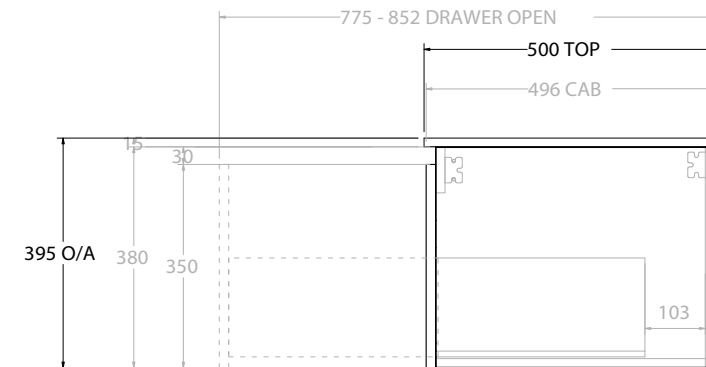

TOP:	CAST MARBLE LAURETTA 750
BASIN POSITION:	CENTRE BASIN

NOTES:
ALL DIMENSIONS ARE NOMINAL AND SUBJECT TO CHANGE. DO NOT DRILL OR ROUGH IN UNTIL YOU HAVE RECEIVED AND MEASURED YOUR PRODUCT. ALL DIMENSIONS ARE IN MILLIMETRES. DO NOT MEASURE FROM DRAWING.

TOP:	CAST MARBLE LAURETTA 900
BASIN POSITION:	CENTRE BASIN

NOTES:
ALL DIMENSIONS ARE NOMINAL AND SUBJECT TO CHANGE. DO NOT DRILL OR ROUGH IN UNTIL YOU HAVE RECEIVED AND MEASURED YOUR PRODUCT. ALL DIMENSIONS ARE IN MILLIMETRES. DO NOT MEASURE FROM DRAWING.

TOP:	CAST MARBLE LAURETTA 900
BASIN POSITION:	OFFSET BASIN

NOTES:
ALL DIMENSIONS ARE NOMINAL AND SUBJECT TO CHANGE. DO NOT DRILL OR ROUGH IN UNTIL YOU HAVE RECEIVED AND MEASURED YOUR PRODUCT. ALL DIMENSIONS ARE IN MILLIMETRES. DO NOT MEASURE FROM DRAWING. *LEFT HAND OFFSET PICTURED, RIGHT HAND OFFSET IS SAME BUT MIRRORED (REPLACE CODE SUFFIX L, WITH R)

TOP:	CAST MARBLE LAURETTA 1800
BASIN POSITION:	DOUBLE BASIN

NOTES:
ALL DIMENSIONS ARE NOMINAL AND SUBJECT TO CHANGE. DO NOT DRILL OR ROUGH IN UNTIL YOU HAVE RECEIVED AND MEASURED YOUR PRODUCT. ALL DIMENSIONS ARE IN MILLIMETRES. DO NOT MEASURE FROM DRAWING.