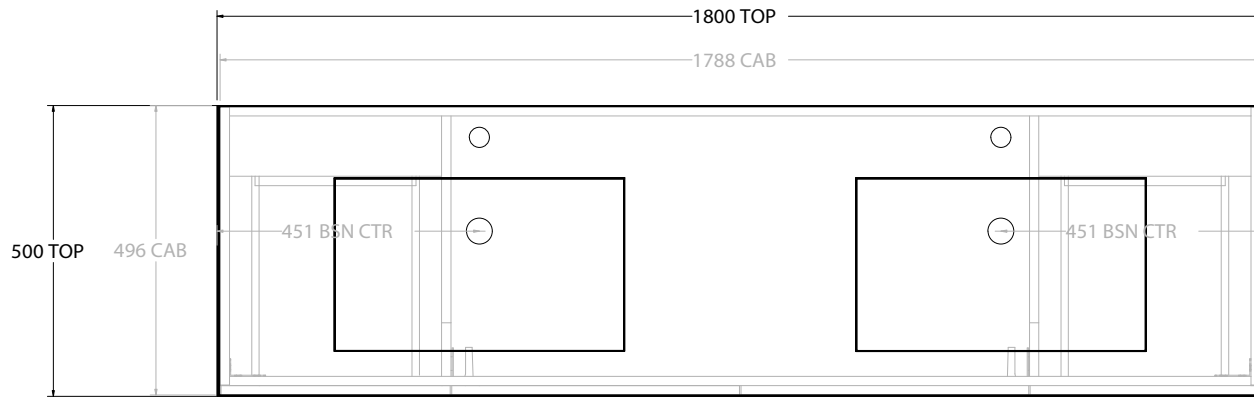

TOP:	CAST MARBLE LAURETTA 1500
BASIN POSITION:	DOUBLE BASIN

NOTES:
ALL DIMENSIONS ARE NOMINAL AND SUBJECT TO CHANGE. DO NOT DRILL OR ROUGH IN UNTIL YOU HAVE RECEIVED AND MEASURED YOUR PRODUCT. ALL DIMENSIONS ARE IN MILLIMETRES. DO NOT MEASURE FROM DRAWING.

Adp

PRODUCT:	GLACIER DOOR & DRAWER SLIM 1800 WALL HUNG CENTRE BASIN	
CODE:	LITE: GLLFCS1800WHCCM	PRO: GLPFC51800WHCCM
MOUNTING:	WALL HUNG	
SIZE:	1800W X 500D X 395H	
CONFIGURATION:	DOOR & DRAWER	
VERSION:	01	DATE: 15/08/22

TOP:	CAST MARBLE LAURETTA 1800
BASIN POSITION:	CENTRE BASIN

NOTES:
ALL DIMENSIONS ARE NOMINAL AND SUBJECT TO CHANGE. DO NOT DRILL OR ROUGH IN UNTIL YOU HAVE RECEIVED AND MEASURED YOUR PRODUCT. ALL DIMENSIONS ARE IN MILLIMETRES. DO NOT MEASURE FROM DRAWING.

TOP:	CAST MARBLE LAURETTA 1800
BASIN POSITION:	DOUBLE BASIN

NOTES:
ALL DIMENSIONS ARE NOMINAL AND SUBJECT TO CHANGE. DO NOT DRILL OR ROUGH IN UNTIL YOU HAVE RECEIVED AND MEASURED YOUR PRODUCT. ALL DIMENSIONS ARE IN MILLIMETRES. DO NOT MEASURE FROM DRAWING.