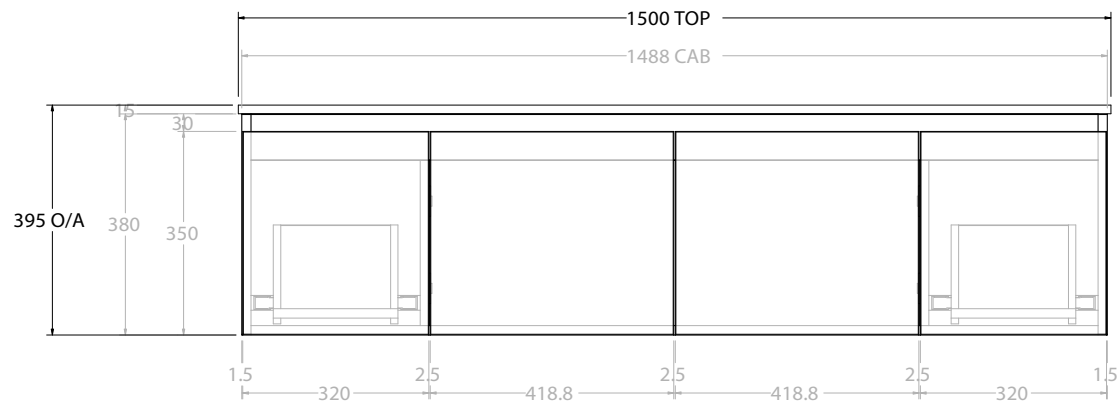

TOP:	CAST MARBLE LAURETTA 1200
BASIN POSITION:	DOUBLE BASIN

NOTES:
ALL DIMENSIONS ARE NOMINAL AND SUBJECT TO CHANGE. DO NOT DRILL OR ROUGH IN UNTIL YOU HAVE RECEIVED AND MEASURED YOUR PRODUCT. ALL DIMENSIONS ARE IN MILLIMETRES. DO NOT MEASURE FROM DRAWING.

TOP:	CAST MARBLE LAURETTA 1200
BASIN POSITION:	OFFSET BASIN

NOTES:
ALL DIMENSIONS ARE NOMINAL AND SUBJECT TO CHANGE. DO NOT DRILL OR ROUGH IN UNTIL YOU HAVE RECEIVED AND MEASURED YOUR PRODUCT. ALL DIMENSIONS ARE IN MILLIMETRES. DO NOT MEASURE FROM DRAWING. *LEFT HAND OFFSET PICTURED, RIGHT HAND OFFSET IS SAME BUT MIRRORED (REPLACE CODE SUFFIX L, WITH R)

TOP:	CAST MARBLE LAURETTA 1500
BASIN POSITION:	CENTRE BASIN

NOTES:
ALL DIMENSIONS ARE NOMINAL AND SUBJECT TO CHANGE. DO NOT DRILL OR ROUGH IN UNTIL YOU HAVE RECEIVED AND MEASURED YOUR PRODUCT. ALL DIMENSIONS ARE IN MILLIMETRES. DO NOT MEASURE FROM DRAWING.