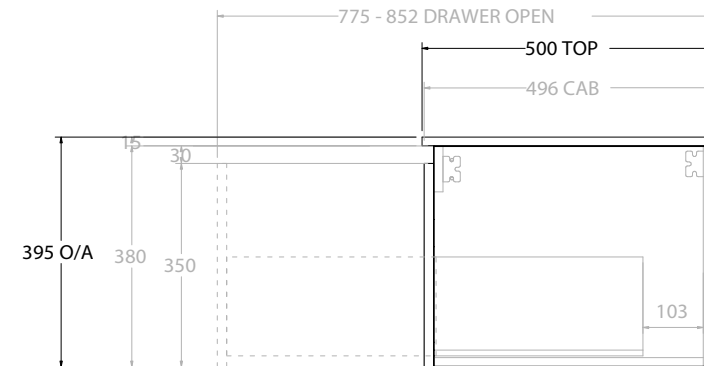

TOP:	CAST MARBLE LAURETTA 900
BASIN POSITION:	OFFSET BASIN

NOTES:
ALL DIMENSIONS ARE NOMINAL AND SUBJECT TO CHANGE. DO NOT DRILL OR ROUGH IN UNTIL YOU HAVE RECEIVED AND MEASURED YOUR PRODUCT. ALL DIMENSIONS ARE IN MILLIMETRES. DO NOT MEASURE FROM DRAWING. *LEFT HAND OFFSET PICTURED, RIGHT HAND OFFSET IS SAME BUT MIRRORED (REPLACE CODE SUFFIX L, WITH R)

TOP:	CAST MARBLE LAURETTA 1200
BASIN POSITION:	DOUBLE BASIN

NOTES:
ALL DIMENSIONS ARE NOMINAL AND SUBJECT TO CHANGE. DO NOT DRILL OR ROUGH IN UNTIL YOU HAVE RECEIVED AND MEASURED YOUR PRODUCT. ALL DIMENSIONS ARE IN MILLIMETRES. DO NOT MEASURE FROM DRAWING.

TOP:	CAST MARBLE LAURETTA 1200
BASIN POSITION:	OFFSET BASIN

NOTES:
ALL DIMENSIONS ARE NOMINAL AND SUBJECT TO CHANGE. DO NOT DRILL OR ROUGH IN UNTIL YOU HAVE RECEIVED AND MEASURED YOUR PRODUCT. ALL DIMENSIONS ARE IN MILLIMETRES. DO NOT MEASURE FROM DRAWING. *LEFT HAND OFFSET PICTURED, RIGHT HAND OFFSET IS SAME BUT MIRRORED (REPLACE CODE SUFFIX L, WITH R)

TOP:	CAST MARBLE LAURETTA 1800
BASIN POSITION:	DOUBLE BASIN

NOTES:
ALL DIMENSIONS ARE NOMINAL AND SUBJECT TO CHANGE. DO NOT DRILL OR ROUGH IN UNTIL YOU HAVE RECEIVED AND MEASURED YOUR PRODUCT. ALL DIMENSIONS ARE IN MILLIMETRES. DO NOT MEASURE FROM DRAWING.