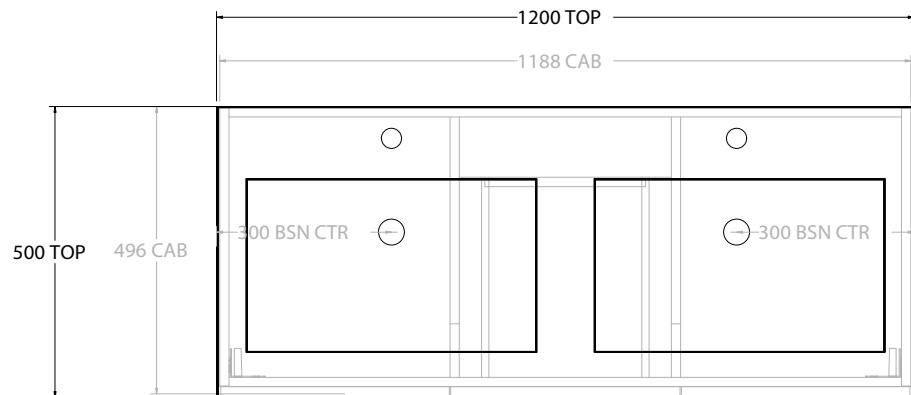

TOP:	CAST MARBLE LAURETTA 900
BASIN POSITION:	CENTRE BASIN

NOTES:
ALL DIMENSIONS ARE NOMINAL AND SUBJECT TO CHANGE. DO NOT DRILL OR ROUGH IN UNTIL YOU HAVE RECEIVED AND MEASURED YOUR PRODUCT. ALL DIMENSIONS ARE IN MILLIMETRES. DO NOT MEASURE FROM DRAWING.

Adp

PRODUCT:	GLACIER DOOR & DRAWER SLIM 900 WALL HUNG OFFSET BASIN	
CODE:	LITE: GLLFCS0900WHLCM*	PRO: GLPFC50900WHLCM*
MOUNTING:	WALL HUNG	
SIZE:	900W X 500D X 395H	
CONFIGURATION:	DOOR & DRAWER	
VERSION:	01	DATE: 15/08/22

TOP:	CAST MARBLE LAURETTA 900
BASIN POSITION:	OFFSET BASIN

NOTES:
ALL DIMENSIONS ARE NOMINAL AND SUBJECT TO CHANGE. DO NOT DRILL OR ROUGH IN UNTIL YOU HAVE RECEIVED AND MEASURED YOUR PRODUCT. ALL DIMENSIONS ARE IN MILLIMETRES. DO NOT MEASURE FROM DRAWING. *LEFT HAND OFFSET PICTURED, RIGHT HAND OFFSET IS SAME BUT MIRRORED (REPLACE CODE SUFFIX L, WITH R)

TOP:	CAST MARBLE LAURETTA 1800
BASIN POSITION:	DOUBLE BASIN

NOTES:
ALL DIMENSIONS ARE NOMINAL AND SUBJECT TO CHANGE. DO NOT DRILL OR ROUGH IN UNTIL YOU HAVE RECEIVED AND MEASURED YOUR PRODUCT. ALL DIMENSIONS ARE IN MILLIMETRES. DO NOT MEASURE FROM DRAWING.