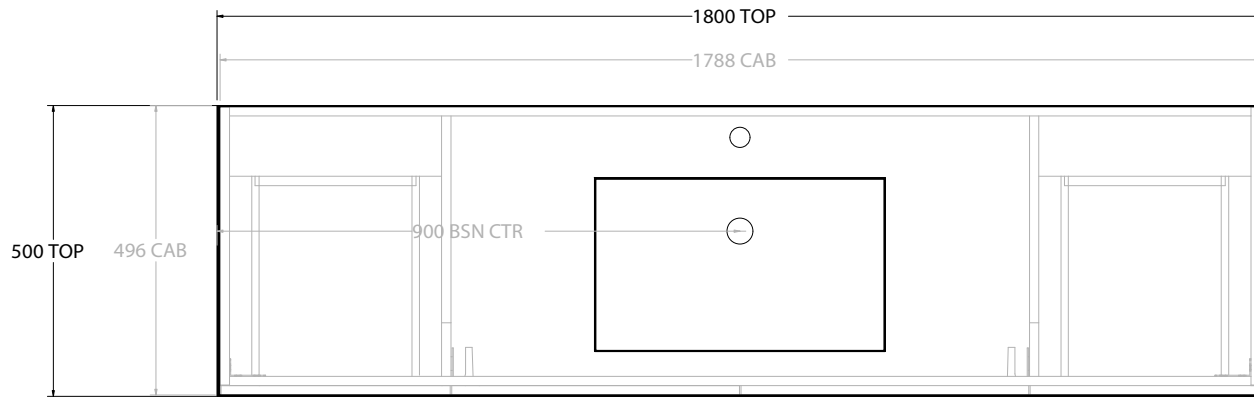

TOP:	CAST MARBLE LAURETTA 1500
BASIN POSITION:	CENTRE BASIN

NOTES:
ALL DIMENSIONS ARE NOMINAL AND SUBJECT TO CHANGE. DO NOT DRILL OR ROUGH IN UNTIL YOU HAVE RECEIVED AND MEASURED YOUR PRODUCT. ALL DIMENSIONS ARE IN MILLIMETRES. DO NOT MEASURE FROM DRAWING.

TOP:	CAST MARBLE LAURETTA 1500
BASIN POSITION:	DOUBLE BASIN

NOTES:
ALL DIMENSIONS ARE NOMINAL AND SUBJECT TO CHANGE. DO NOT DRILL OR ROUGH IN UNTIL YOU HAVE RECEIVED AND MEASURED YOUR PRODUCT. ALL DIMENSIONS ARE IN MILLIMETRES. DO NOT MEASURE FROM DRAWING.