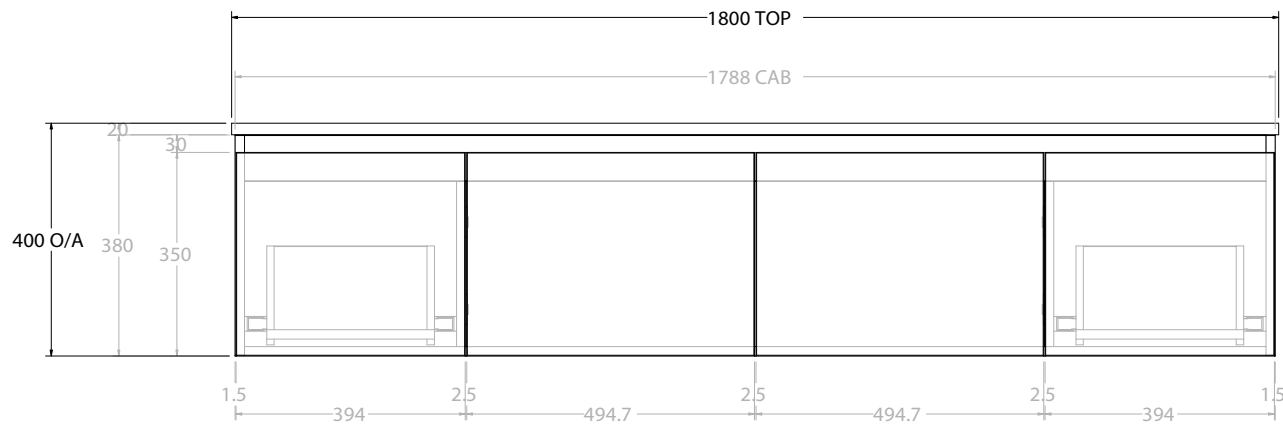

TOP:	CAST MARBLE LAURETTA 1500
BASIN POSITION:	CENTRE BASIN

NOTES:
ALL DIMENSIONS ARE NOMINAL AND SUBJECT TO CHANGE. DO NOT DRILL OR ROUGH IN UNTIL YOU HAVE RECEIVED AND MEASURED YOUR PRODUCT. ALL DIMENSIONS ARE IN MILLIMETRES. DO NOT MEASURE FROM DRAWING.

TOP:	CAST MARBLE LAURETTA 1500
BASIN POSITION:	DOUBLE BASIN

NOTES:
ALL DIMENSIONS ARE NOMINAL AND SUBJECT TO CHANGE. DO NOT DRILL OR ROUGH IN UNTIL YOU HAVE RECEIVED AND MEASURED YOUR PRODUCT. ALL DIMENSIONS ARE IN MILLIMETRES. DO NOT MEASURE FROM DRAWING.