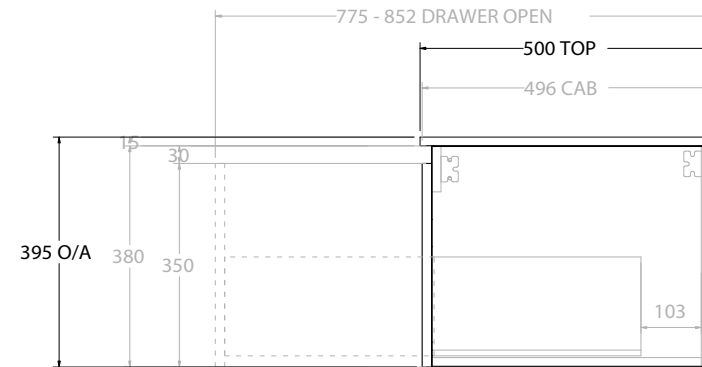

PRODUCT:	GLACIER DOOR & DRAWER SLIM 750 WALL HUNG CENTRE BASIN	
CODE:	LITE: GLLFCS0750WHCCM	PRO: GLPFC0750WHCCM
MOUNTING:	WALL HUNG	
SIZE:	750W X 500D X 395H	
CONFIGURATION:	DOOR & DRAWER	
VERSION:	01	DATE: 15/08/22

TOP:	CAST MARBLE LAURETTA 750
BASIN POSITION:	CENTRE BASIN

NOTES:
ALL DIMENSIONS ARE NOMINAL AND SUBJECT TO CHANGE. DO NOT DRILL OR ROUGH IN UNTIL YOU HAVE RECEIVED AND MEASURED YOUR PRODUCT. ALL DIMENSIONS ARE IN MILLIMETRES. DO NOT MEASURE FROM DRAWING.

TOP:	CAST MARBLE LAURETTA 900
BASIN POSITION:	CENTRE BASIN

NOTES:
ALL DIMENSIONS ARE NOMINAL AND SUBJECT TO CHANGE. DO NOT DRILL OR ROUGH IN UNTIL YOU HAVE RECEIVED AND MEASURED YOUR PRODUCT. ALL DIMENSIONS ARE IN MILLIMETRES. DO NOT MEASURE FROM DRAWING.

TOP:	CAST MARBLE LAURETTA 1800
BASIN POSITION:	DOUBLE BASIN

NOTES:
ALL DIMENSIONS ARE NOMINAL AND SUBJECT TO CHANGE. DO NOT DRILL OR ROUGH IN UNTIL YOU HAVE RECEIVED AND MEASURED YOUR PRODUCT. ALL DIMENSIONS ARE IN MILLIMETRES. DO NOT MEASURE FROM DRAWING.